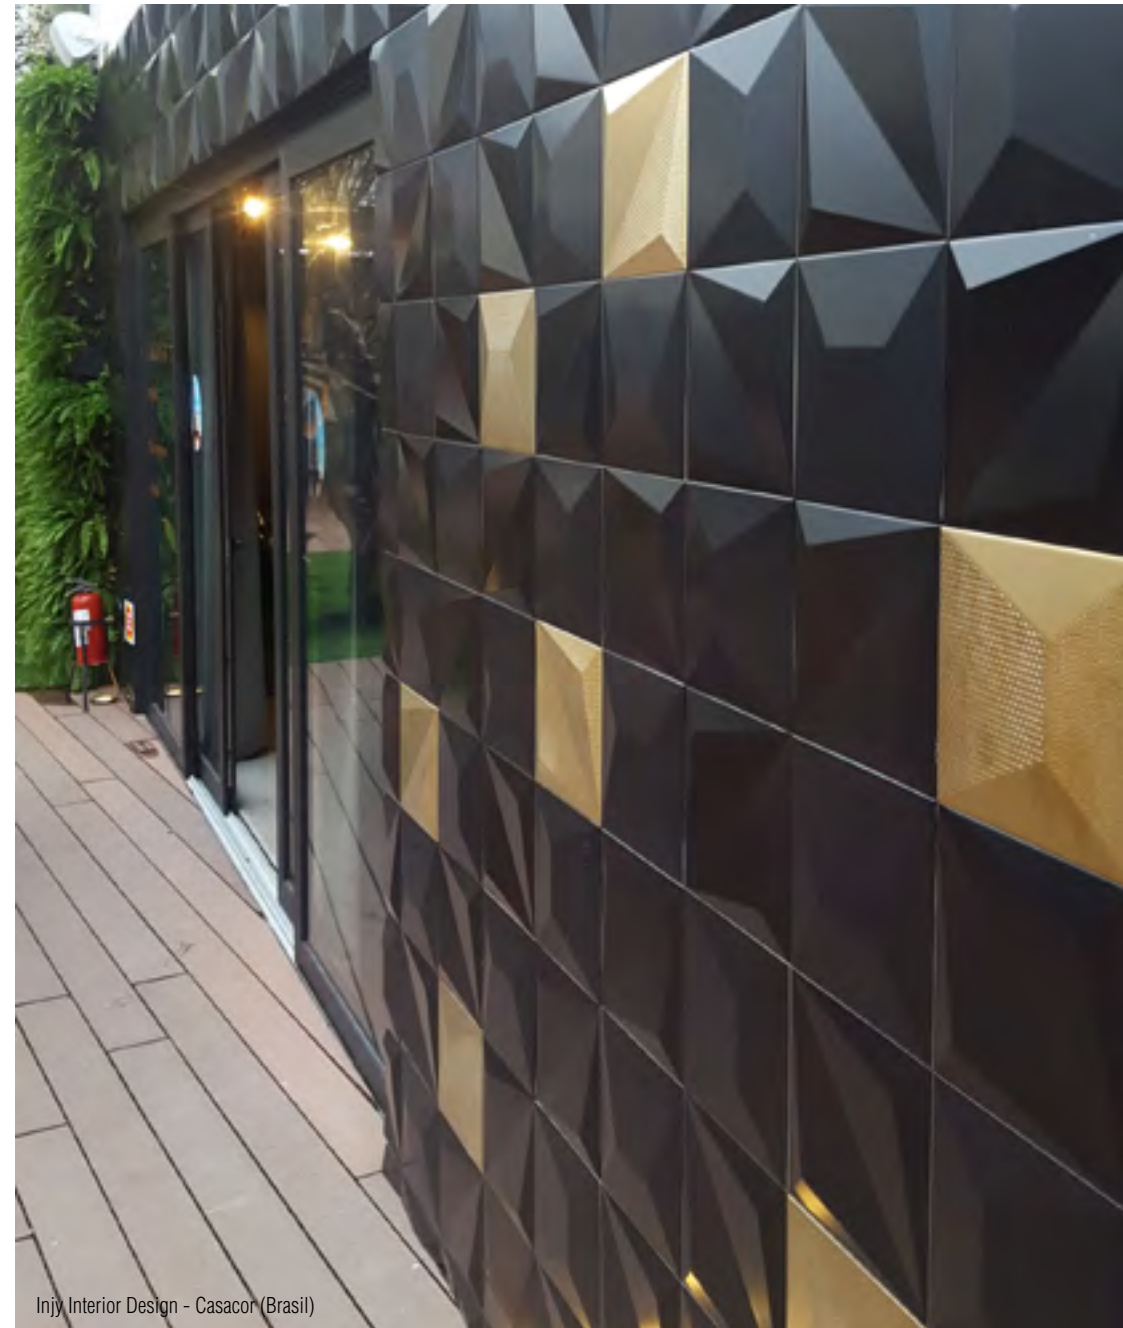

• = Ok C = Consultar/Consult

Okura Villas&suites, Guadalajara (Mexico)

187342 Origami White 25x25 cm./9.8"x9.8"

• = Ok C = Consultar/Consult

Temptation Cancun Resort, Qroo (Mexico)

Injy Interior Design - Casacor (Brasil)