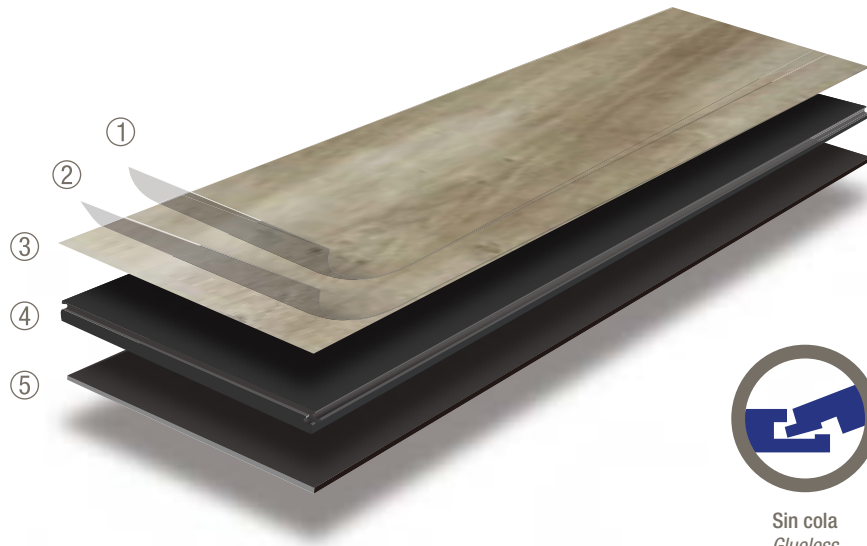

¿POR QUÉ CLICK&FLOOR? / WHY CLICK&FLOOR?

Su núcleo a base mineral y su capa de protección aportan unas prestaciones de resistencia y estabilidad muy superiores a las del vinilo estándar LVT, ofreciendo múltiples ventajas.

Its mineral-based core and its protective layer provide resistance and stability benefits far superior to those of standard LVT vinyl, offering multiple advantages.

Sin cola
Glueless

Fácil de instalar
Easy to install

- ① Capa de protección UV (cuarzo y uretano) / *UV protection layer (quartz and urethan)*
- ② Capa de desgaste 0.55mm ultra resistente / *0.55mm Ultra-resistant wear layer EIR embossing*
- ③ Capa decorativa con relieve sincronizado / *Deep structured decorative layer*
- ④ Núcleo rígido a base de piedra caliza <65% y PVC >35% / *Rigid core limestone-based <65% and PVC > 35%*
- ⑤ Capa de insonorización de 1mm (material virgen IXPE-P) / *1mm IXPE soundproof backing*

30
Year
Residential

15
Year
Light Commercial

Antideslizante
Anti-Slip

100% Impermeable
100% Waterproof

Apto para toda la casa.
Perfect for the whole house.

Ultra resistente
Extra resistant

Apto para mascotas
Pet friendly

Reducción acústica
Reduction acoustics

Apto para suelo radiante
Suitable for underfloor heating

Estable al calor y a la luz solar
Stable to heat and sunlight

Textura con aspecto natural
Texture with natural look

Sistema click extra hermético
Extra hermetic click system

Fácil limpieza
Easy to clean