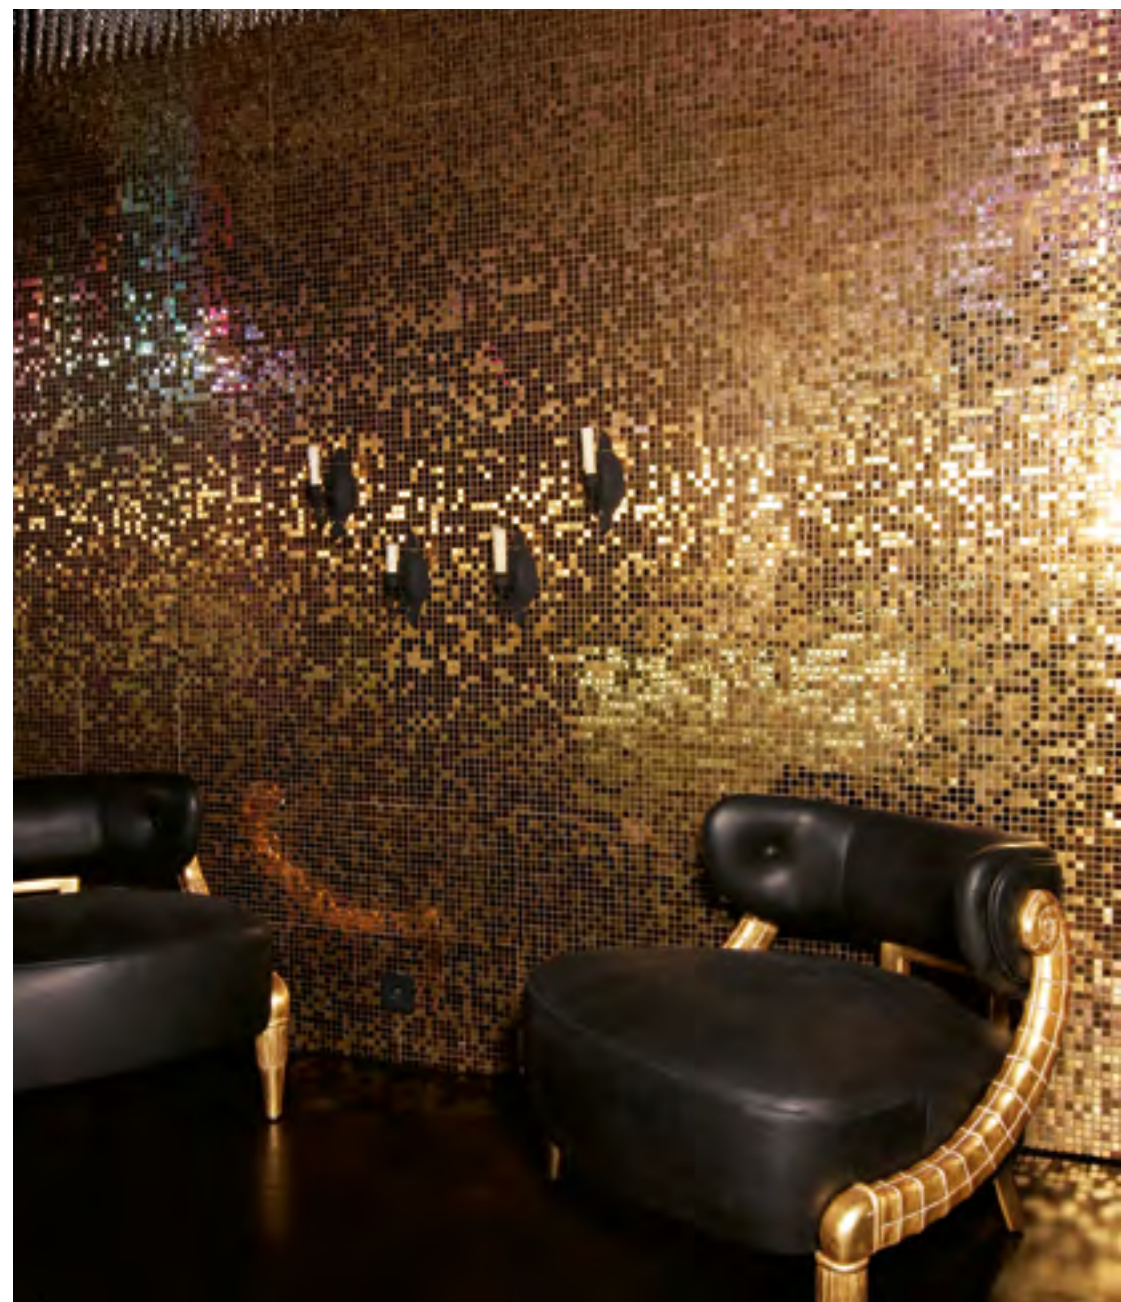

185686 Metallic Gold 30,1x30,1 cm./11.9"x11.9"

•

•

• = Ok C = Consultar/Consult