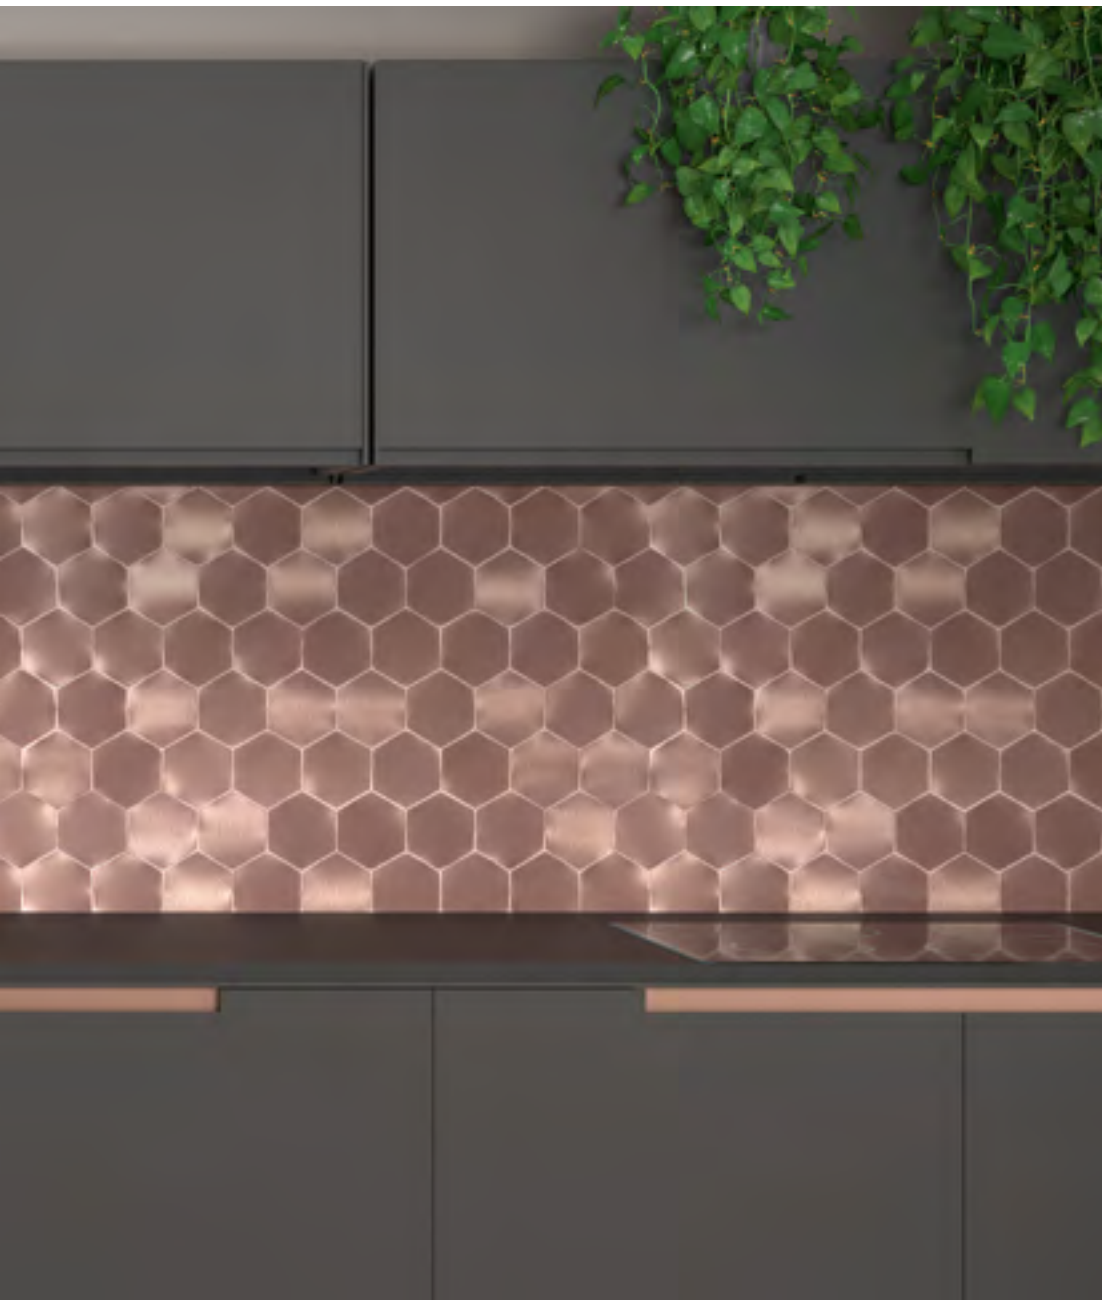

188528 Icon Copper 28x16,2 cm./11"x6.4"

•

•

•

• = Ok C = Consular/Consult