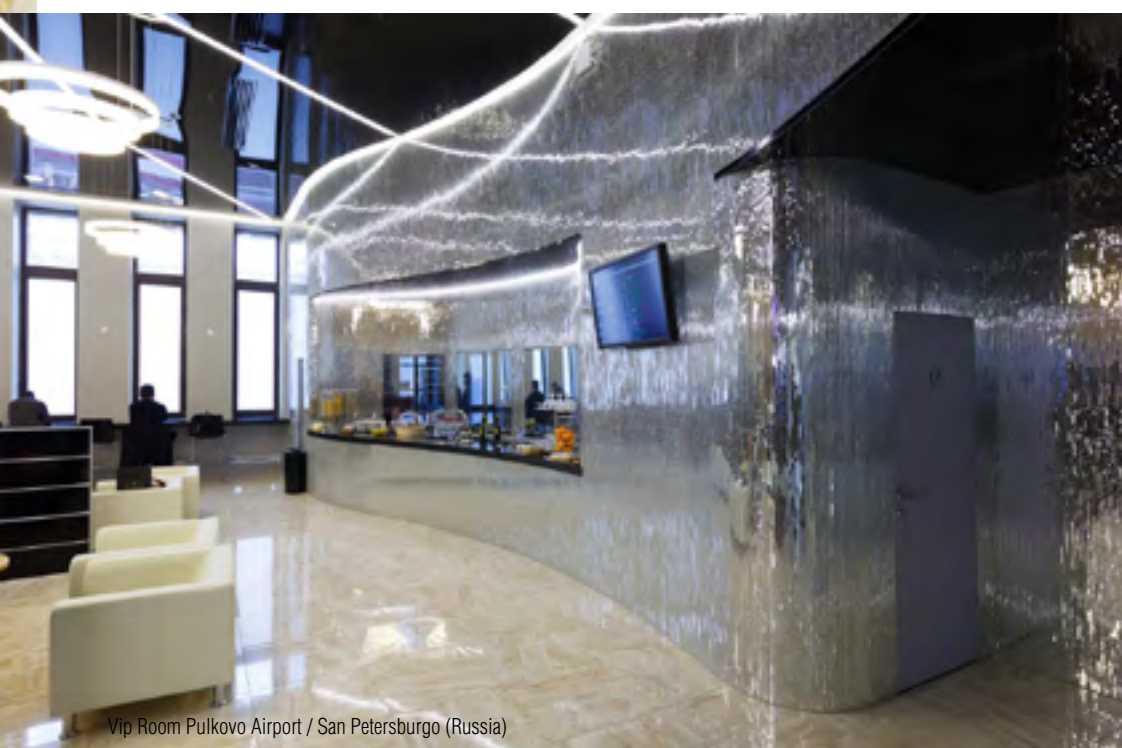

186738 Cleopatra 29x29 cm./11.4"x11.4"

● = Ok C = Consultar/Consult

187393 Princess 24x29 cm./9.4"x11.4"

● = Ok C = Consultar/Consult

Restaurant Brasserie Paleo / Oslo (Norway)

Vip Room Pulkovo Airport / San Petersburgo (Russia)