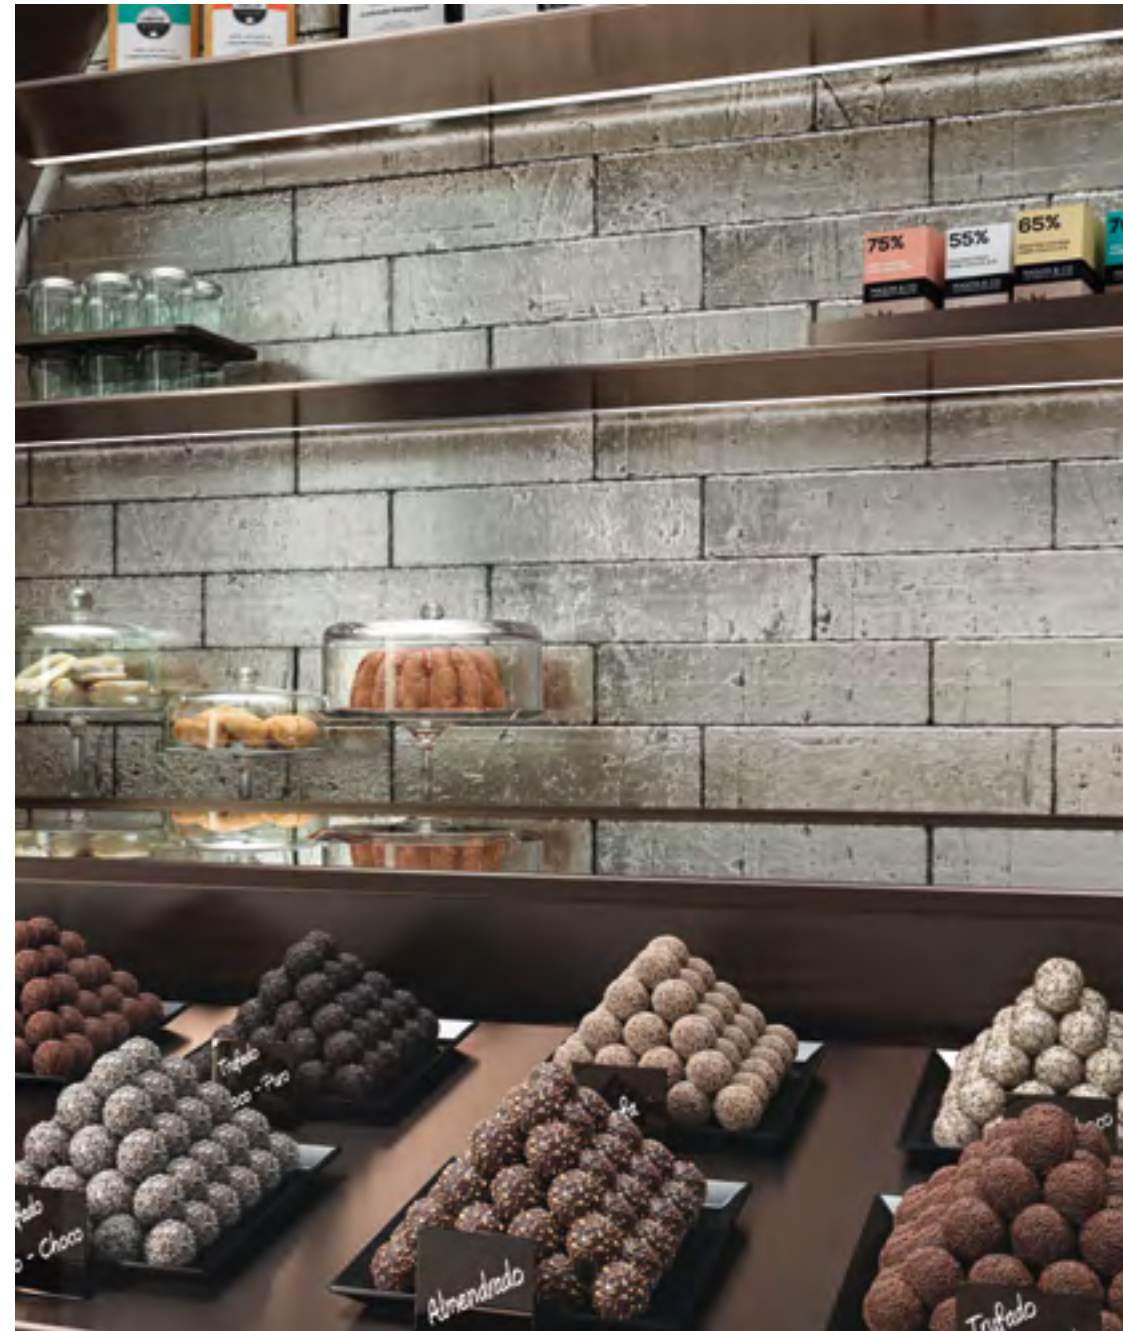

187619N Crystal Rock Silver
30×90 cm./11.8"×35.4" D1050

● = Ok C = Consultar/Consult