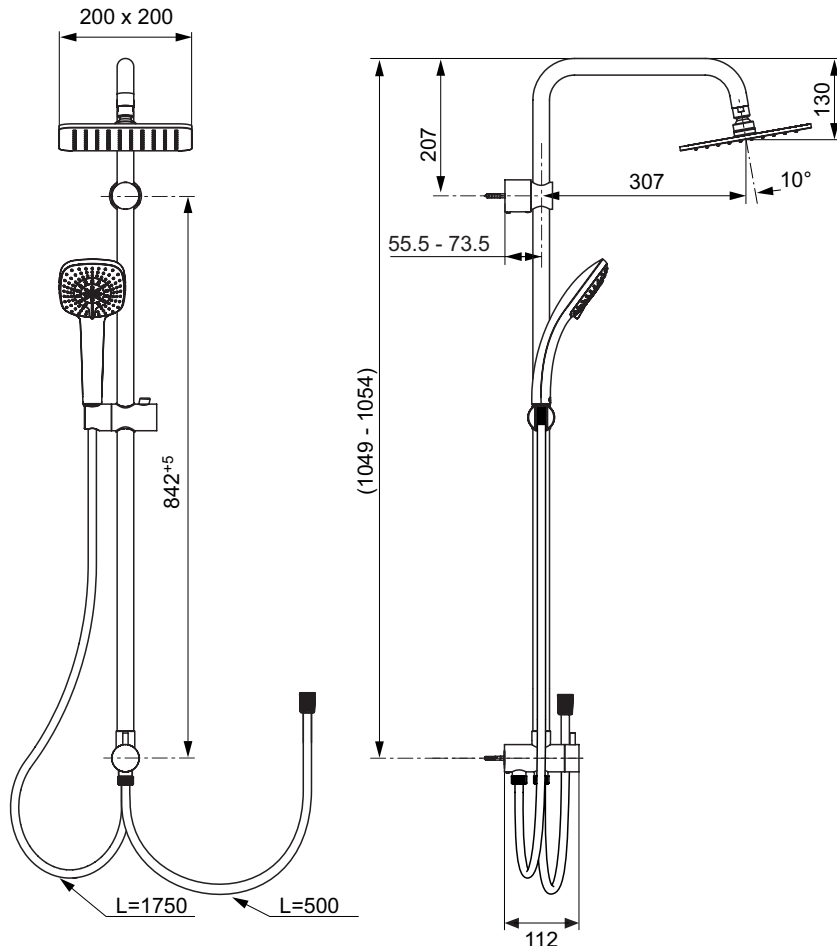

Finishes

AA Chrome