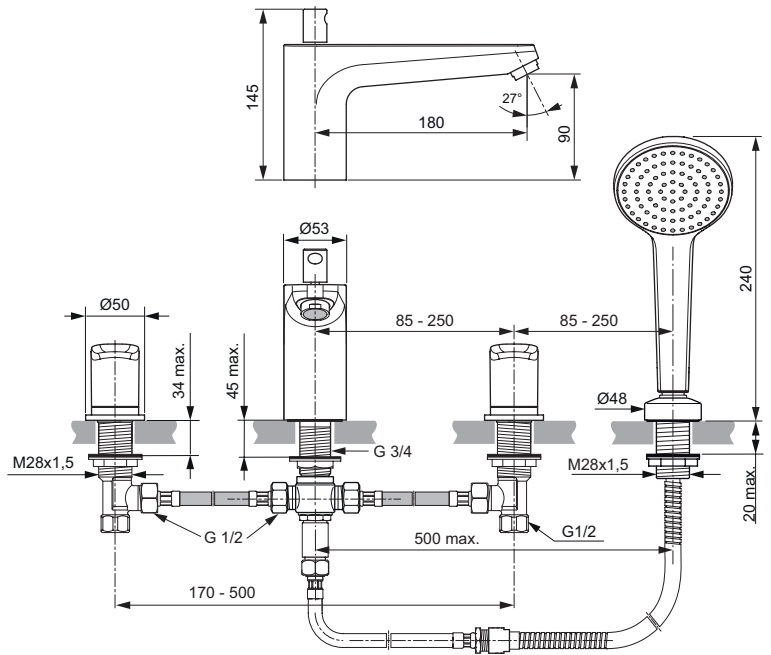

Sanitary brass

Product

One-hole bath & shower mixer with accessories
 4-hole bath & shower mixer with accessories

Article-No.	Price/EUR
B1960AA	
B1874AA	

Finishes

AA Chrome

B1960

B1874