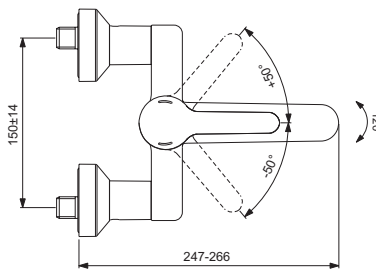

Description

Ceraplus 2 Basin exposed mixer with 150 mm cast spout (with On/Off S connectors)
Brass cast body with inclined self-draining cast spout
Fixed/Swivelling spout
Metal handle with red and blue colour indication - printed on handle, 110 mm
Low-aerosol flow straightener in vandal proof housing
Key for antivandal flow straightener in the box
38 mm cartridge HWTC
Covered S-Connectors
On/Off S connectors
Noise Class 1
Comply with EN817
All materials used in contact with drinking water are in accordance with KTW, ACS and WRAS requirements
- The same with 250 mm cast spout (with On/Off S connectors)
- The same with 200 mm cast spout (with Standard S-connection)

Product

Product	Article-No.	Price/EUR
Basin exposed mixer with 150 mm cast spout (with On/Off S connectors)	BC111AA	
Basin exposed mixer with 250 mm cast spout (with On/Off S connectors)	BC113AA	
Basin exposed mixer with 200 mm cast spout (with Standard S-connection)	BC116AA	

Finishes

AA Chrome

BC111