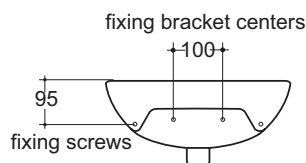

Description

Contour 21 accessible basin 60, 55 cm
- No tap hole
- One tap hole
Siphon is not included
Logo Armitage Shanks

Contour 21 handwash basin
One central tap hole
With bottom outlet
Without overflow
Siphon is not included
Logo Armitage Shanks

Product	W x D x H mm	Kg	Article-No.	Price/EUR
Accessible basin 60 cm, without tap hole	600 x 545 x 195	17,6	S216701	
Accessible basin 60 cm, one tap hole	600 x 545 x 195	17,6	S216801	
Accessible basin 55 cm, without tap hole	550 x 545 x 195	16,9	S216401	
Accessible basin 55 cm, one tap hole	550 x 545 x 195	16,9	S216501	
Handwash basin 37 cm, one tap hole	370 x 305 x 165	8,2	S212201	

Recommended equipment

Wall fixing set only for accessible basins	E015767	
Panel fixing set only for accessible basins	E006267	
Basin fixing set, with 14 cm rag bolts for solid walls only for accessible basins	E007067	
Concealed wall hangers (pair) only for Contour 21 37 cm	S911067	

Finishes

01 Euro White

	A
S2164, S2165	550
S2167, S2168	600

S2122