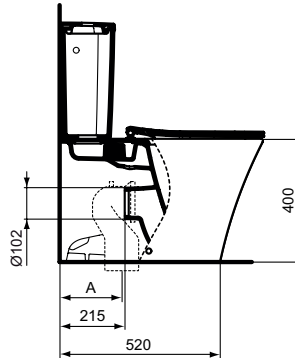

E0137
E0737

A 60 - 150	175 - 205	155 - 225	165 - 210