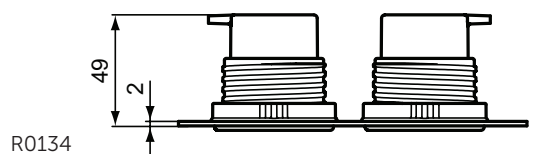

Finishes

- MY Stainless Steel
- AA Chrome
- AC White
- JG Matt Chrome