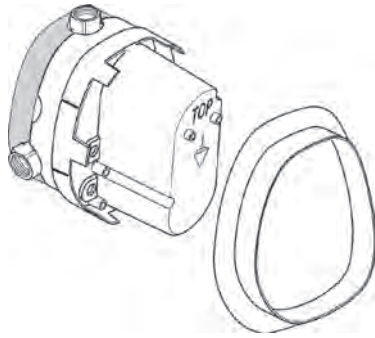

Description

Individual thermostatic built-in Kit 1
IS Thermostatic cartridge with membran technology and ceramic valve G1/2 180°
G1/2" connection thread

Central thermostatic built-in Kit 1
IS Thermostatic cartridge with membran technology
- G1/2 connection thread to the water supply system
- G3/4 connection thread to the water supply system

Product	Article-No.	Price/EUR
Individual Kit 1 for Thermostatic mixer, G1/2 connection thread to the water supply system	A2353NU	
Central Kit 1 for Thermostatic mixer, G1/2 connection thread to the water supply system	A2354NU	
Central Kit 1 for Thermostatic mixer, G3/4 connection thread to the water supply system	A2659NU	

Recommended equipment

Extension for Central UP Thermostatic Kit 2 (max 22 mm distance)	A963434NU	
Spacer frame for Central UP Thermostatic Kit 2 (max 20 mm distance)	A963436AA	

Finishes

AA Chrome