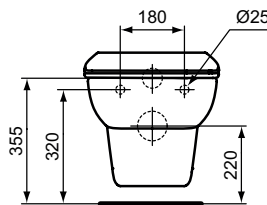

Finishes

- 01 Euro White
- 36 Blue
- GQ Red
- 79 Yellow
- MA Euro white Ideal Plus