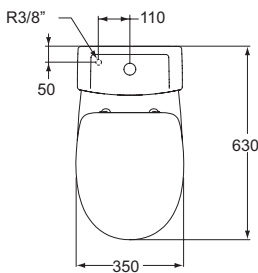

V3372
V3373