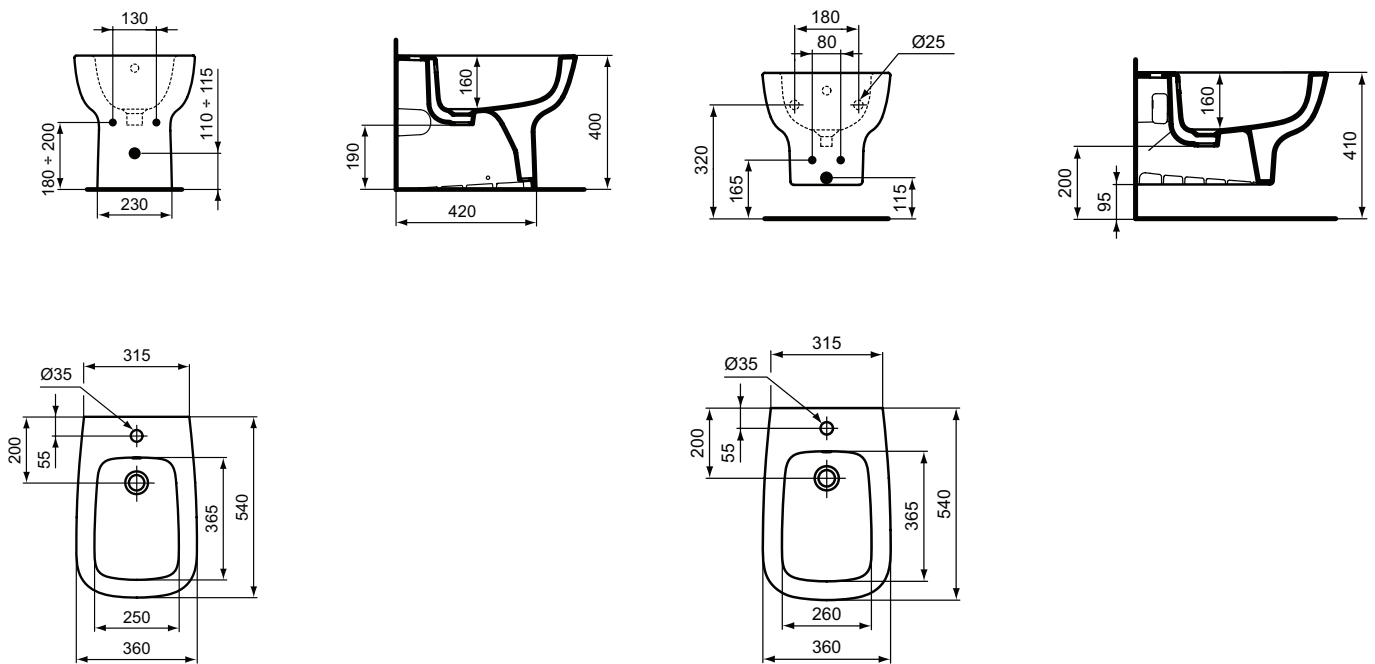

T2814

T2815

Finishes

- AA Chrome
- 01 Euro White

T2813