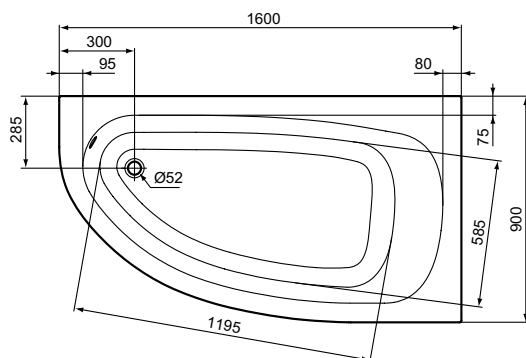

Finishes

- AA Chrome
- 01 Euro White

K2757 - Right hand version