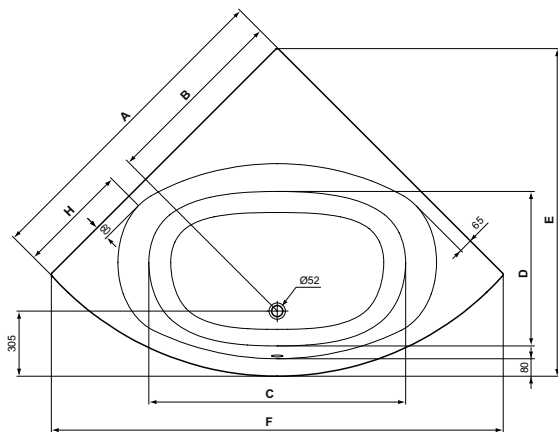

Finishes

- AA Chrome
- 01 Euro White
- Neutral

	A	B	C	D	E	F	G	H
K 2752 ...	1500	870	1200	720	1530	2115	295	520
K 2751 ...	1400	800	1100	660	1430	1970	250	500