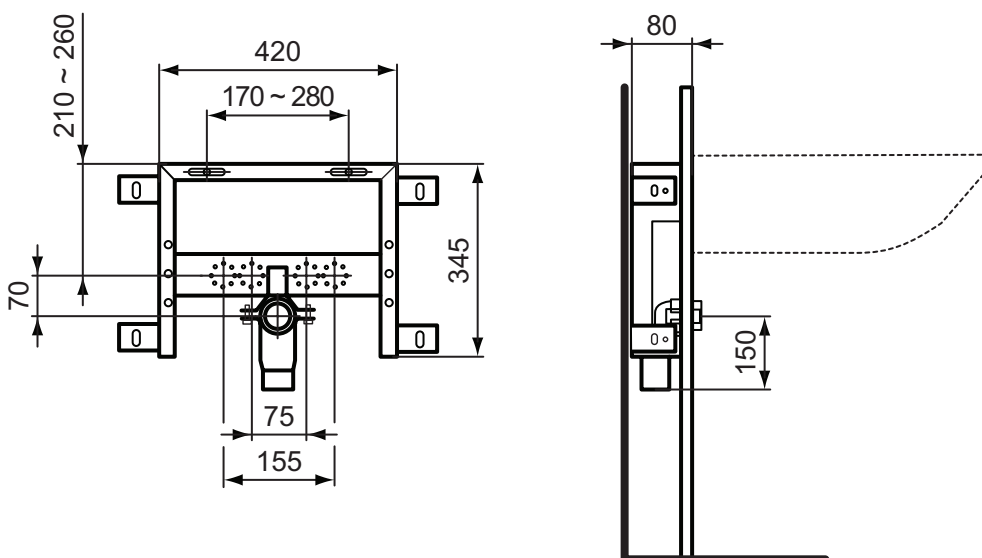

Accessories Included:

- Basin fixing hardware
- Frame fastening materials
- Outlet bend multi fit 40-32/50-40 mm

Installation systems

Product	W x D x H mm	Kg	Article-No.	Price/EUR
ProSys™ basin light frame	420 x 80 x 345	4,3	R016467	