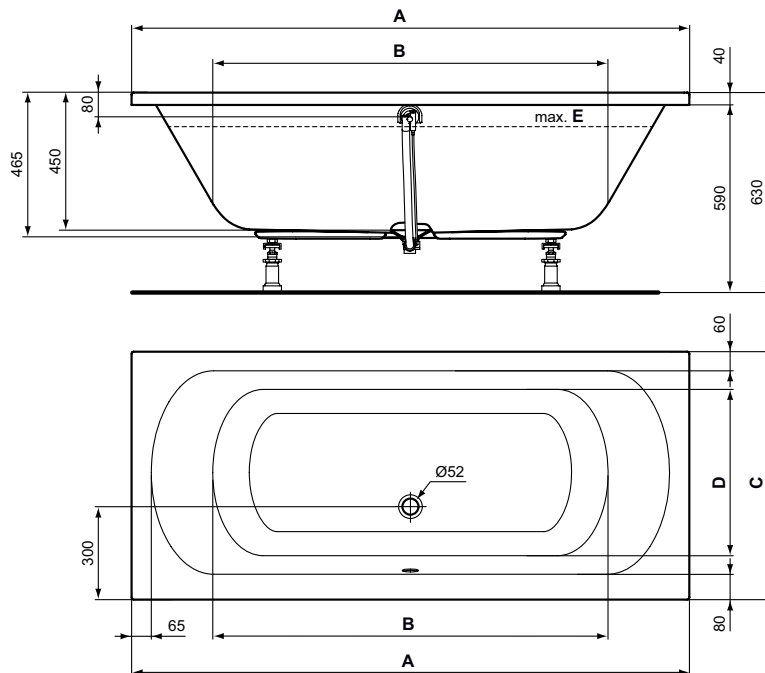

Finishes

- AA Chrome
- 01 Euro White

	A	B	C	D	E
K 2750 ..	1800	1275	800	535	265
K 2749 ..	1700	1175	750	485	225