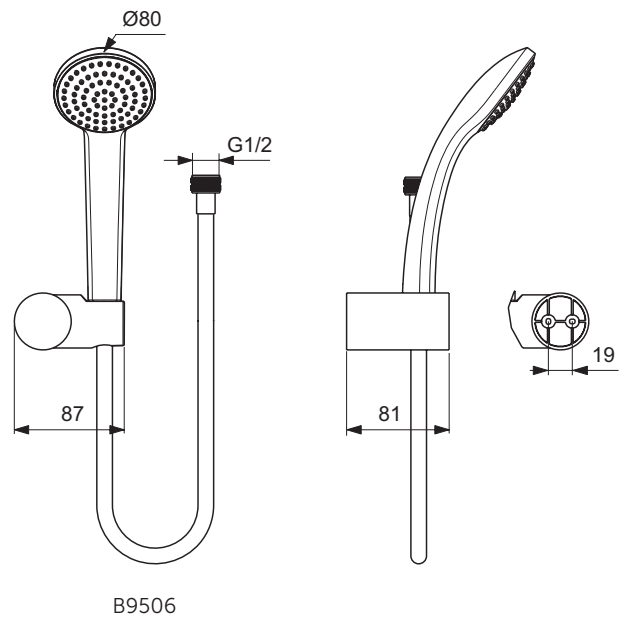

Showers

Product	Article-No.	Price/EUR
Shower Set 3-functional, 80 mm diameter	B9507AA	
Shower Set 1-functional, 80 mm diameter	B9506AA	

Finishes

AA Chrome

Description

Idealrain Soft Shower Kit with Hand Shower
 Sliding bar 900, 600 mm, 21 mm diameter
 Plastic slider and bracket
 Metal flexible hose 1750 mm, double clenched
 Plastic chrome plated soap dish
 Ideal Standard logo