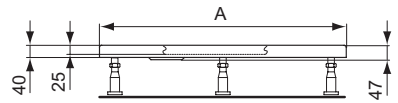

Finishes

- AA Chrome
- 01 Euro White

	A	B	C	D
K5175	1200	1200	1075	1075
K5174	1000	1000	875	875
K5173	900	900	785	785
K5172	800	800	675	675