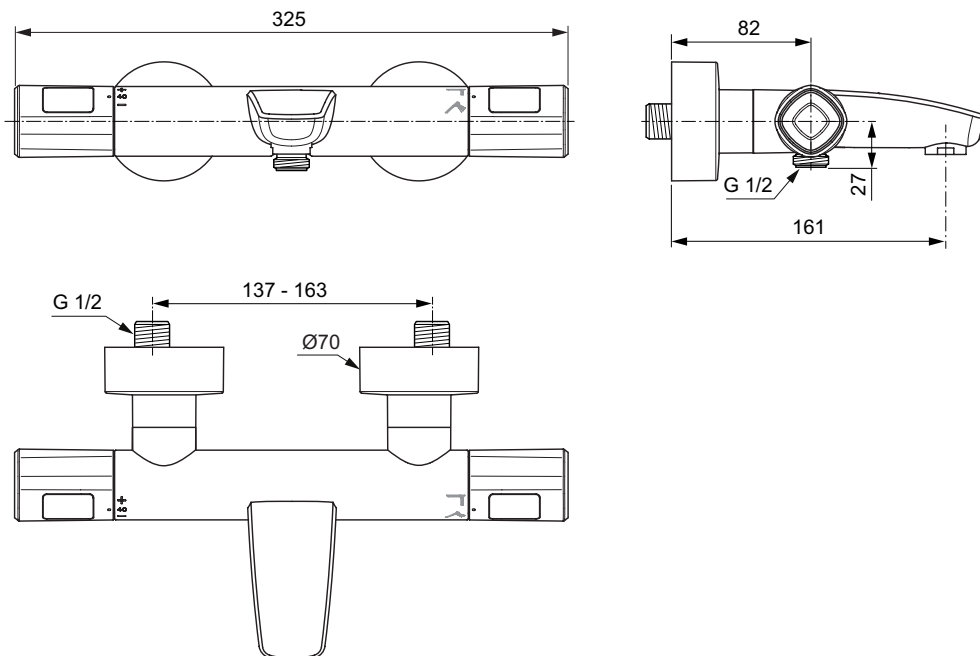

Price/EUR

Finishes

AA Chrome