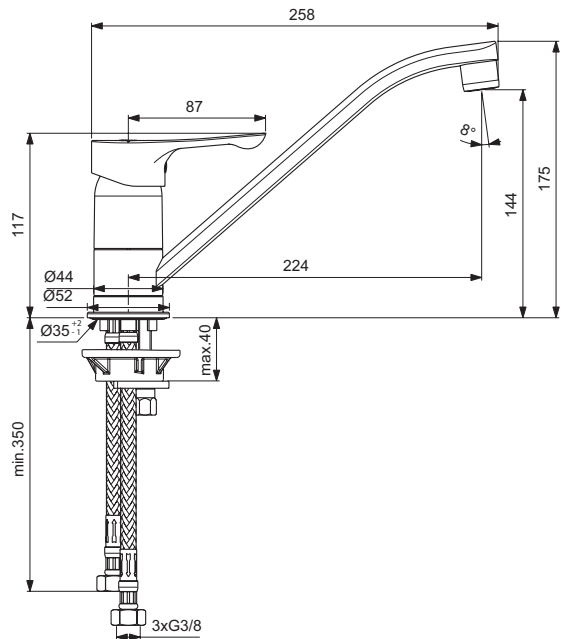

NEW

Description

One-hole kitchen mixer with low attached spout
35 mm ceramic cartridge with hot water limiter
Click technology
Metal handle with red and blue colour indication
Perlator aerator
Easy-Fix system for installation
Flexible hoses G3/8" for water supply
Comply with EN817
- The same for low pressure ND

Sanitary brass

Product

Product	Article-No.	Price/EUR
One-hole kitchen mixer with low attached spout	BC490AA	
One-hole kitchen mixer with low attached spout, for low pressure ND	BC663AA	

Finishes

AA Chrome