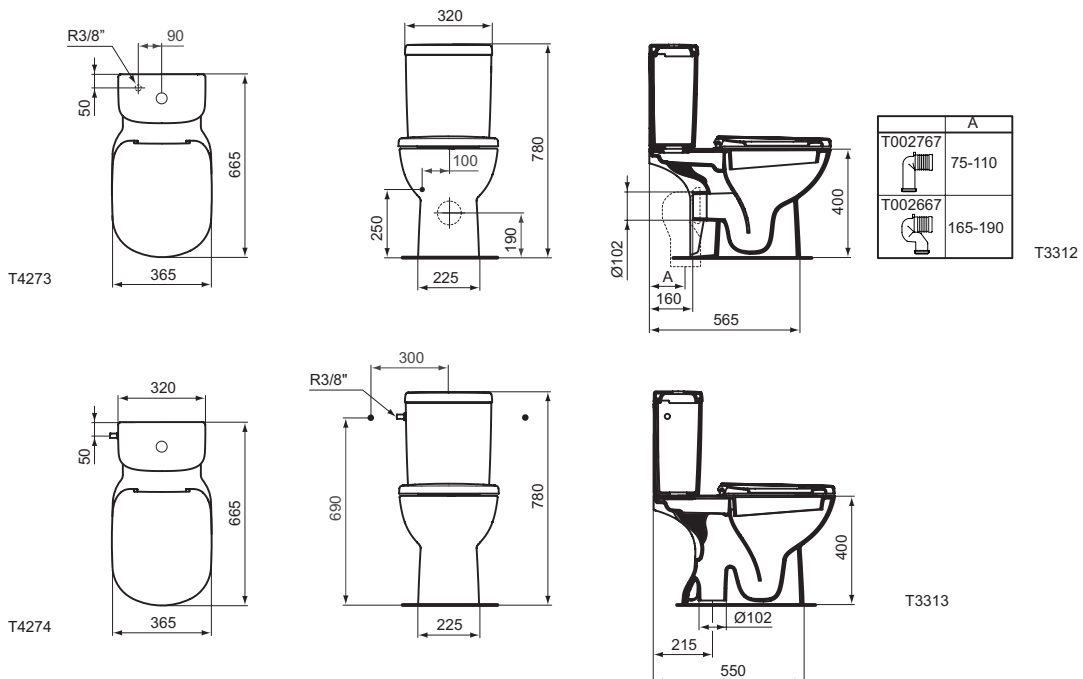

Finishes

01 Euro White