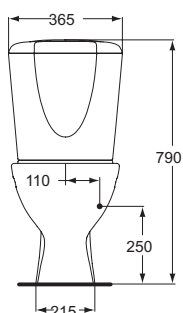

Description

Floor standing close coupled WC combination Ecco New EN 997

In carton box

Including: Fixation set TT0257919

- Washdown, horizontal outlet, 6/3 L cistern, bottom inlet valve
- Washdown, vertical outlet, 6/3 L cistern, bottom inlet valve

- Including seat and cover, metal hinges W300201
- Including seat and cover, SOFT CLOSE hinges W301801
- Without seat and cover

Product	W x D x H mm	Kg	Article-No.	Price/EUR
Ecco New Close coupled WC combination, horizontal outlet, seat and cover with metal hinges	355 x 630 x 810	39,0	W904201	
Ecco New Close coupled WC combination, horizontal outlet, seat and cover with SOFT CLOSE hinges	355 x 630 x 810	39,0	W908701	
Ecco New Close coupled WC combination, horizontal outlet, without seat and cover	355 x 630 x 810	39,0	W903401	
Ecco New Close coupled WC combination, vertical outlet, seat and cover with metal hinges	355 x 630 x 810	39,0	W904501	

Finishes

01 Euro White

W9042
W9087
W9034

W9045