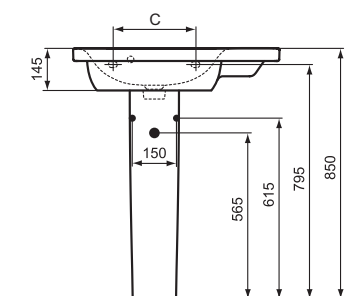

Finishes

- AA Chrome
- 01 Euro White