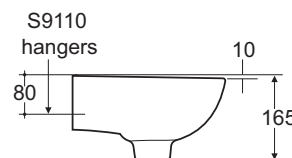

Description

Contour 21 accessible basin 60, 55 cm
- No tap hole
- One tap hole
Siphon is not included
Logo Armitage Shanks

Contour 21 handwash basin
One central tap hole
With bottom outlet
Without overflow
Siphon is not included
Logo Armitage Shanks

Product	W x D x H mm	Kg	Article-No.	Price/EUR
Accessible basin 60 cm, without tap hole	600 x 545 x 195	17,6	S216701	
Accessible basin 60 cm, one tap hole	600 x 545 x 195	17,6	S216801	
Accessible basin 55 cm, without tap hole	550 x 545 x 195	16,9	S216401	
Accessible basin 55 cm, one tap hole	550 x 545 x 195	16,9	S216501	
Handwash basin 37 cm, one tap hole	370 x 305 x 165	8,2	S212201	

Recommended equipment

Wall fixing set only for accessible basins	E015767	
Panel fixing set only for accessible basins	E006267	
Basin fixing set, with 14 cm rag bolts for solid walls only for accessible basins	E007067	
Concealed wall hangers (pair) only for Contour 21 37 cm	S911067	

Finishes

01 Euro White

	A
S2164, S2165	550
S2167, S2168	600

S2122