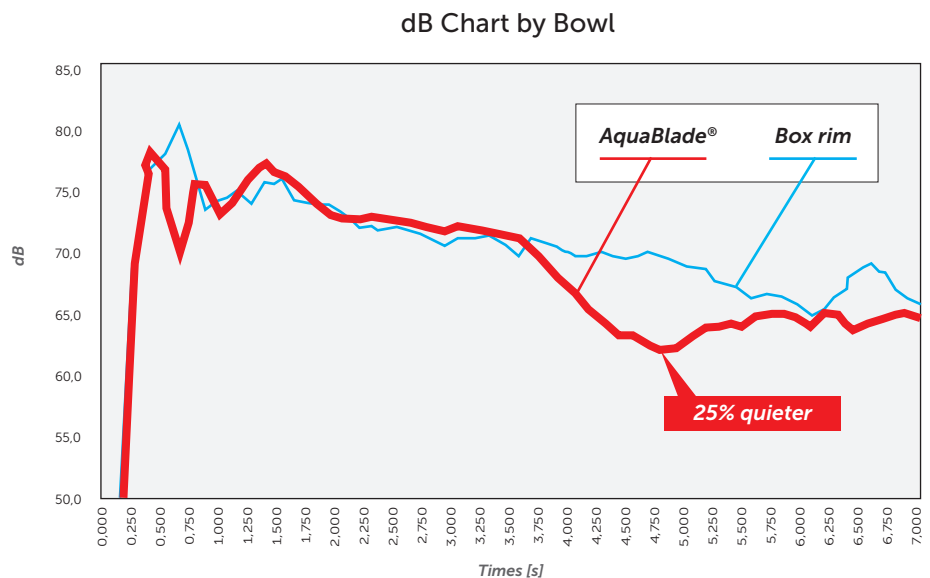

QUIETER

In comparison with many traditional flushes, AquaBlade® is up to 60% quieter. Our scientific comparisons have been made against exact like-for-like toilet bowls, one with the new revolutionary AquaBlade® flush and one with a traditional flush. The results show a 25% reduction in noise.

THE RESULTS SHOW
A 25% REDUCTION
IN NOISE