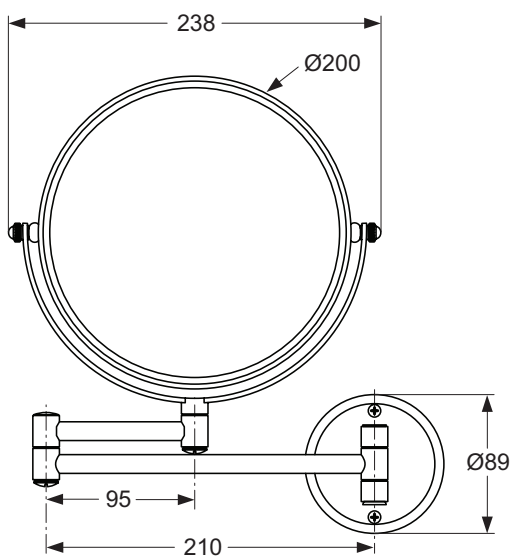

Description

Pedal bin
3L capacity
Floor standing
Opening by pedal

Cosmetic/Shaver mirror
180° turnable
Magnifying 3 times
Including fixation set
Wall mounted
200 mm mirror diameter

Product	W x D x H mm	Kg	Article-No.	Price/EUR
Pedal bin	174 x 235 x 257	0,9	A9104MY	
Cosmetic/Shaver mirror	238 x 20 x 293	1,2	A9111AA	

Finishes

- AA Chrome
- MY Stainless Steel

A9104

A9111

Accessories