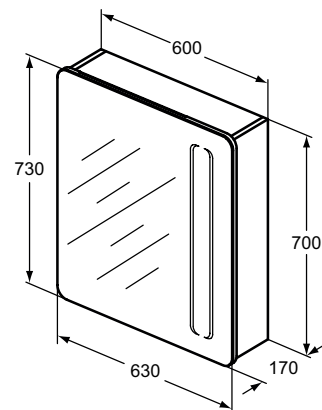

Finishes

AL Aluminium Effect

	A	B
T3425	1200	1230
T3389	1000	1030
T3388	800	830

T3373