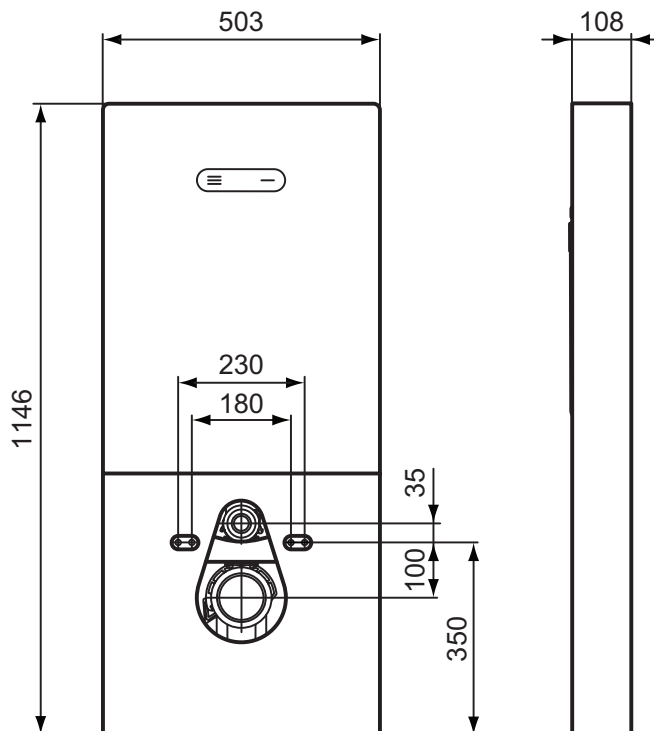

Product	W x D x H mm	Kg	Article-No.	Price/EUR
ProSys NeoX™ module	503 x 108 x 1146	26,7	R0144A6 R0144AC	

Finishes

- AC White
- A6 Black

NEW

Description

ProSys Comfort™ 80 easy move frame
 Suitable to be used with wall mounted WC bowls