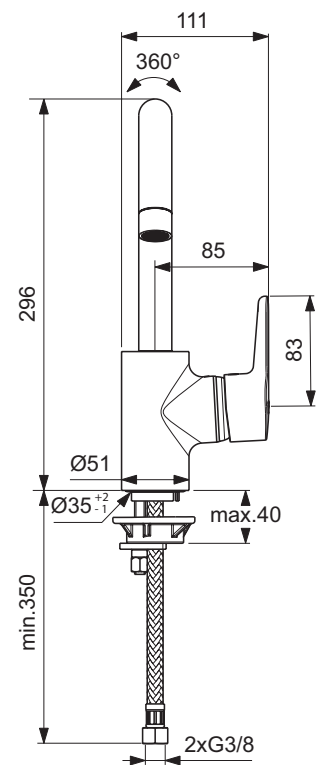

Description

Kitchen mixer with cast spout
Easy-Fix fixation
Centering & Sealing Ring
Flexible hoses G3/8" for water supply system connection (PEX hoses - antibacterial)
47 mm IS cartridge with hot water limiter, with Click
Turnable cast body
Metal handle with red and blue indicator
Perlator aerator
Comply with EN817

Kitchen mixer with tubular spout
Easy-Fix fixation
Centering & Sealing Ring
Flexible hoses G3/8" for water supply system connection (PEX hoses - antibacterial)
40 mm IS cartridge with hot water limiter, with Click
Turnable tubular spout R200 mm
Metal handle with red and blue indicator
Cascade aerator M22x1
Comply with EN817

Product

Kitchen mixer with cast spout
Kitchen mixer with tubular spout

Article-No. Price/EUR

B9931AA	
B9932AA	

Finishes

AA Chrome

Sanitary brass