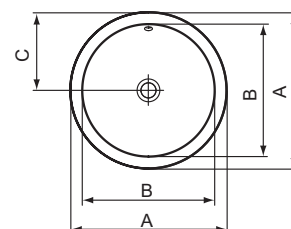

A	B	C	D	E	F	G
E5051	380	310	190	165	120	625	575
E5053	480	405	240	175	130	615	565