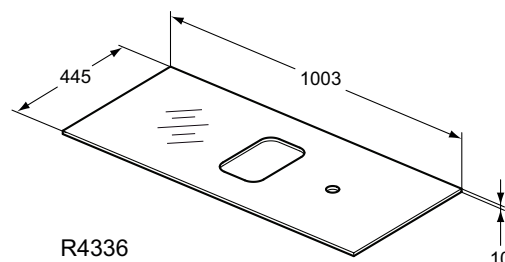

Finishes

- SA White glass
- FA Glossy light grey
- FC Glossy light brown
- FE Wood light grey
- FF Wood light brown
- WG Glossy White