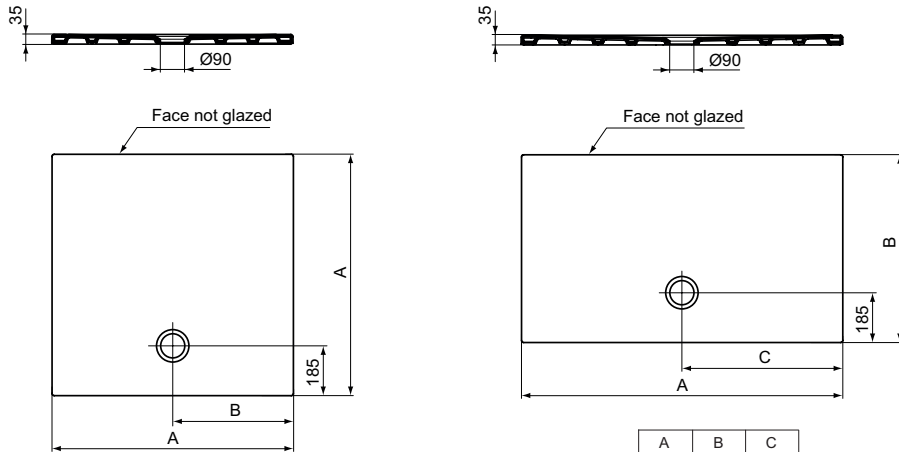

Finishes

- AA Chrome
- YK White, antislip treatment

	A	B
T2554YK	900	450
T2553YK	800	400

	A	B	C
T2578YK	1200	700	700
T2577YK	1200	900	600
T2574YK	1200	800	600
T2576YK	1200	700	600
T2573YK	1000	800	500
T2575YK	1000	750	500
T2572YK	1000	700	500
T2571YK	900	700	450