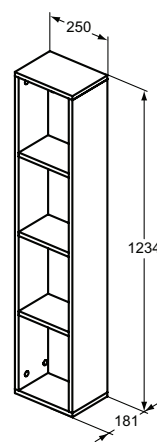

Finishes

- WG Glossy White
- PA Dark Walnut
- PB Gold Oak
- Y2 Matt Anthracite (Lacquered)