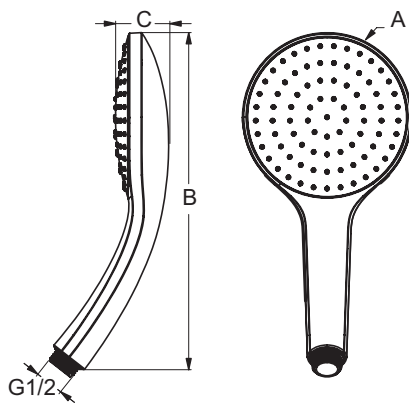

Finishes

AA Chrome

	A	B	C
B9400AA	Ø80	225	33
B9402AA	Ø100	245,5	35,3
B9404AA	Ø120	246	38