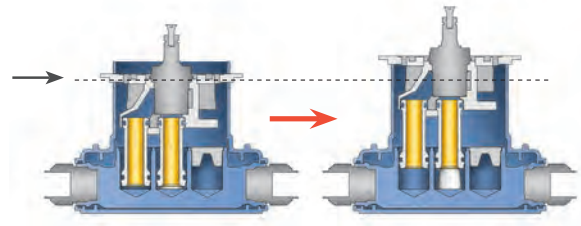

TELESCOPIC FUNCTION

The telescopic function permits different installation depths of up to 17 mm to be levelled up without difficulty.