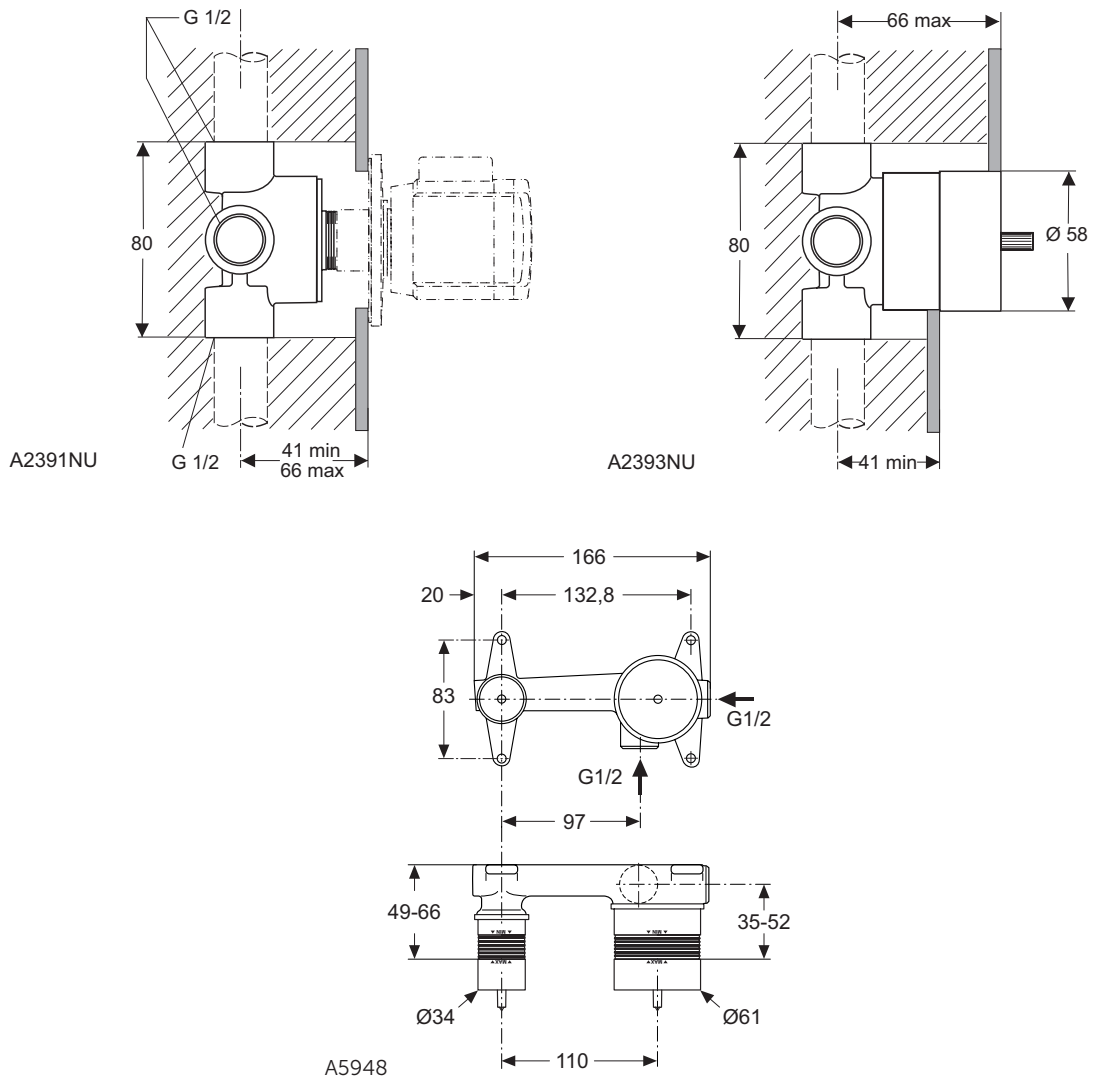

Description

Multiway diverter
Built-in Kit 1 version
- A2391NU Kit 1 G1/2 connection 3/4 positions diverter, 3 outlets
- A2393NU Kit 1 G1/2 connection 2/3 positions diverter, 2 outlets

Built-in part for mixers, Kit 1

Product	Article-No.	Price/EUR
Multiway diverter built-in 4/3	A2391NU	
Multiway diverter built-in 3/2	A2393NU	
Kit 1 (internal part) for basin built-in mixer	A5948NU	
Recommended equipment		
Extension Kit for 3/2 and 4/3 way switch (max 20 mm distance)	A963554NU	

Sanitary brass