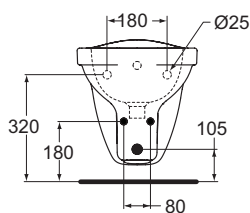

Description

Floor standing bidet
One tap hole punched
Loose on pallet
EN 14528
Recommended fixation set M 6 x 70 mm - not included

Wall mounted bidet
One tap hole punched, for over rim supply
Loose on pallet
EN 14528

Product	W x D x H mm	Kg	Article-No.	Price/EUR
Floor standing bidet	355 x 530 x 390	17,0	V414001	
Wall mounted bidet	360 x 520 x 350	15,0	V493101	

Recommended equipment

Fixation set M6 x 70 mm for floor standing bidet	WW965068	
Siphon waste for bidet G1 1/4	A2307AA	
Stop angle valve (water connection G1/2, connection with mixer 10 mm/ G3/8) - 1 pc	B7883AA	

Finishes

- AA Chrome
- 01 Euro White

V4140

V4931