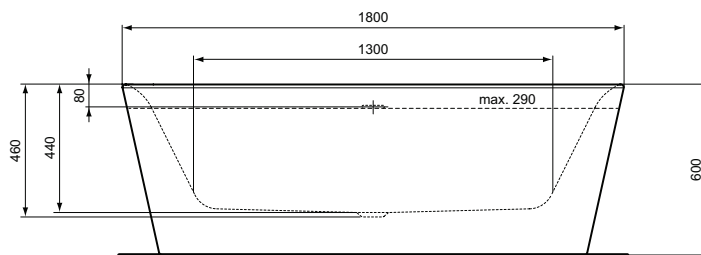

Finishes

- AA Chrome
- 01 Euro White

Wellness

Description

D Shaped Double-Ended Bathtub

4 mm, acrylic white

Including:

- Click-Clack waste and overflow device
- One 3 sided curved panel
- Fixation set