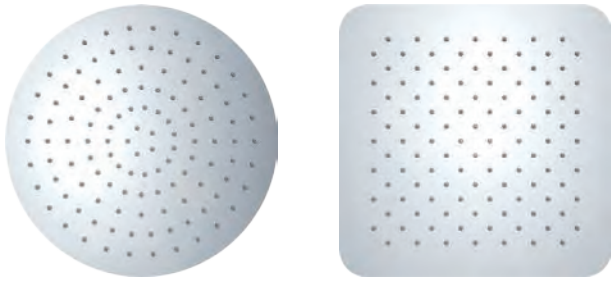

Product

Product	Article-No.	Price/EUR
Idealrain Evo Diamond Hand shower 115 mm and holder	B2240AA	
Idealrain Evo Round Hand shower 110 mm and holder	B2239AA	

Finishes

AA Chrome

Showers

Description

Idealrain Luxe shower head - Round
 Head size 400, 300, 250, 200 mm
 1-function shower head
 "Easy clean" nozzles to prevent lime scale build-up
 High performance spray pattern
 Ultra Slim design
 12 l/min flow restrictor
 Polished Stainless Steel finish