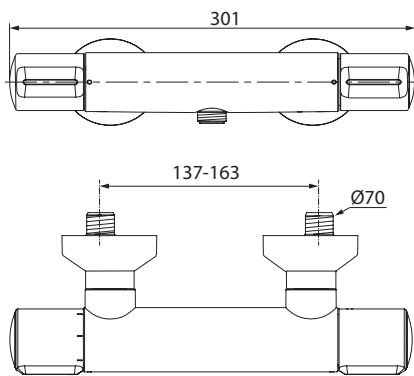

Finishes

AA Chrome

A4279