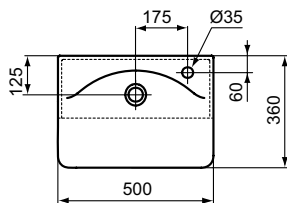

Description

Semi-Countertop basin Cube 50 cm

- one left tap hole
- one right tap hole

Back side glazed

In carton box

EN 14688

Including: Securing bracket pack S617967 and cutting template EESV82467

In case of installation with mixer with pop-up waste, please, order A960200AA Elongated pop-up rod

Product	W x D x H mm	Kg	Article-No.	Price/EUR
Semi-Countertop basin Cube 50 cm, one left tap hole	500 x 360 x 165	12,5	E779401	
Semi-Countertop basin Cube 50 cm, one right tap hole	500 x 360 x 165	12,5	E779501	

Recommended equipment

Siphon waste G1 1/4 - tubular type	A2305AA
Stop angle valve (water connection G1/2, connection with mixer 10 mm/ G3/8) - 1 pc	B7883AA
Escutcheon for siphon G1 1/4 (in case installation with mixer without pop-up waste)	B4801AA
Elongated pop-up rod	A960200AA

Finishes

- AA Chrome
- 01 Euro White

E7795