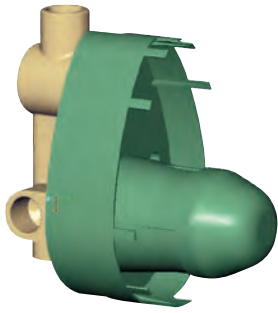

Description

Bath & Shower mixer built-in UNIVERSAL Kit 1
Bath & Shower built-in Kit 1 Universal for all built-in mixers and
Unitherm 47 mm Click cartridge
G1/2" connection thread

Bath & Shower mixer built-in MULTIPOINT Kit 1
Bath & Shower built-in Kit 1 Multipoint for all built-in mixers and
Unitherm 47 mm Click cartridge
G1/2" connection thread

Sanitary brass

Product	Article-No.	Price/EUR
Bath & shower mixer built-in UNIVERSAL Kit 1	A2650NU	
Bath & shower mixer built-in MULTIPOINT Kit 1	A2363NU	
Recommended equipment		
Extension Kit for built-in Shower mixer (max 20 mm distance) for A2650NU	A963541NU	
Extension Kit for built-in Bath&Shower mixer (max 20 mm distance) for A2650NU	A963542NU	
Extension Kit for built-in Shower Mixer (max 20 mm distance) for A2363NU	A963391NU	
Extension Kit for built-in Bath & Shower Mixer (max 20 mm distance) for A2363NU	A963392NU