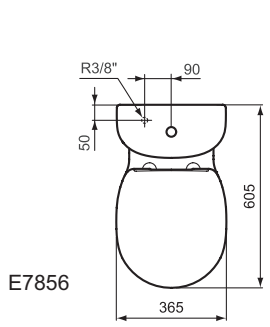

A
T682067		210
J324867		145

		A
T682067		210
J324867		145

		A
T682067		210
J324867		145

		A
T682067		210
J324867		145

E7856

		A
T682067		210
J324867		145