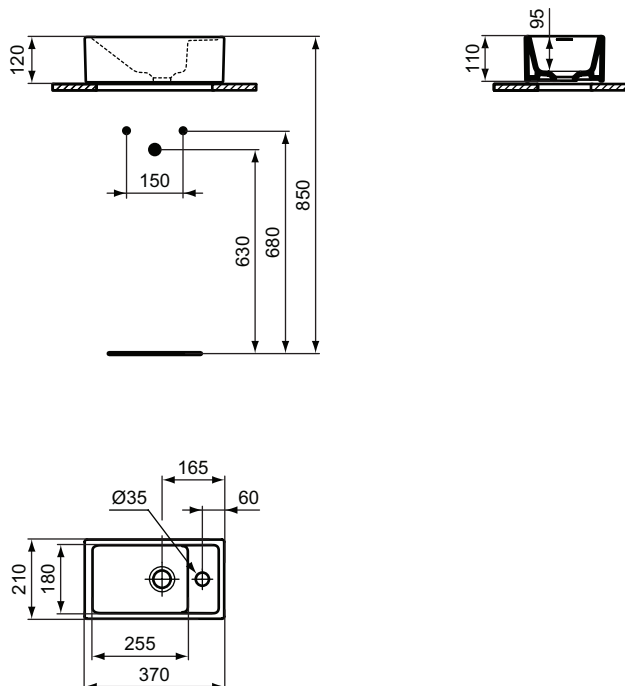

E2112

Finishes

- AA Chrome
- 01 Euro White