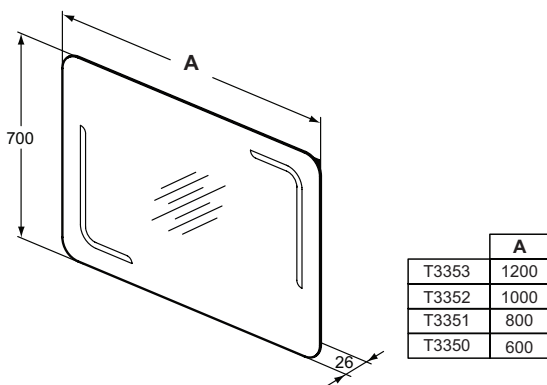

Finishes

BH Mirror