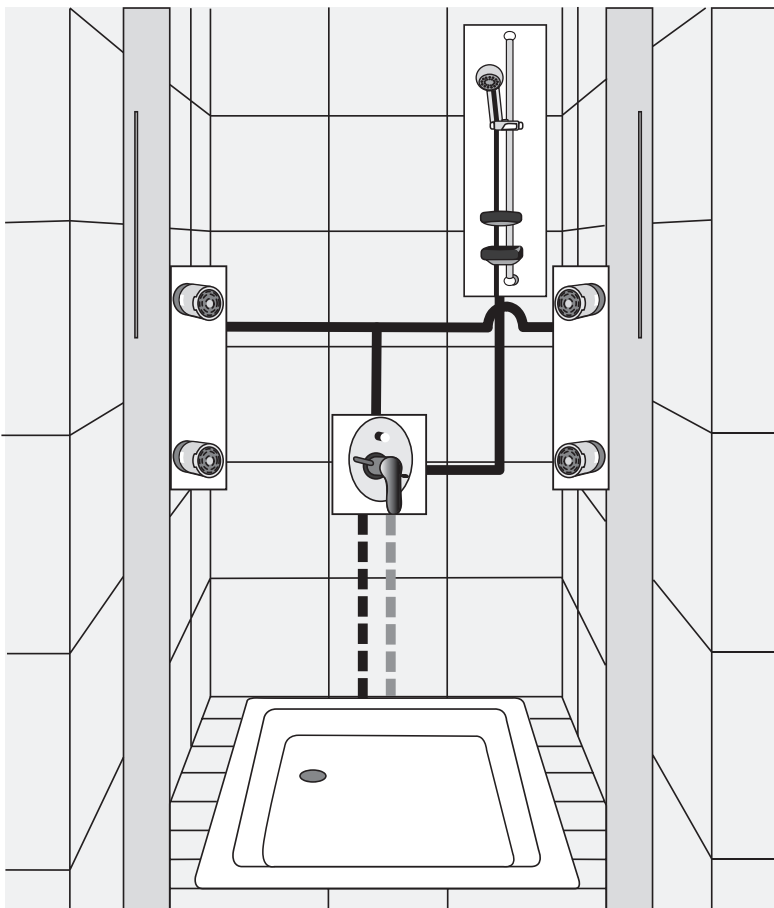

Extension set for installations which are too deep: A960704NU.

EXAMPLE 1

- built-in mixer with diverter
- shower head
- sliding bar with hand shower
- wall elbow

EXAMPLE 2

- built-in mixer with diverter
- jets
- sliding bar with hand shower
- wall elbow