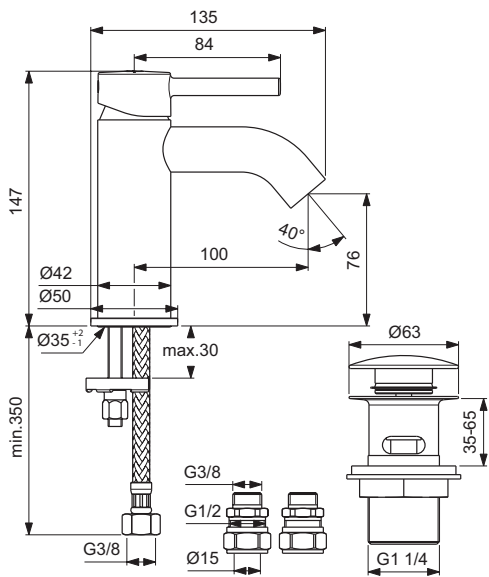

Finishes

AA Chrome

BC186