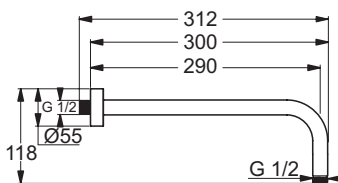

Description

Idealrain Pro Square Shower head 400x400, 300x300 mm
12 litres per minute max flow limiter
Anti-limescale feature
Metal for added strength and durability

Shower wall arm 400 , 300 mm

Ceiling mounted shower arm 150 mm

Product

Product	Article-No.	Price/EUR
Square Shower head 400x400 mm	B9845AA	
Square Shower head 300x300 mm	B9844AA	
Wall Arm 400 mm	B9445AA	
Wall Arm 300 mm	B9444AA	
Ceiling arm 150 mm	B9446AA	

Finishes

AA Chrome

B9444