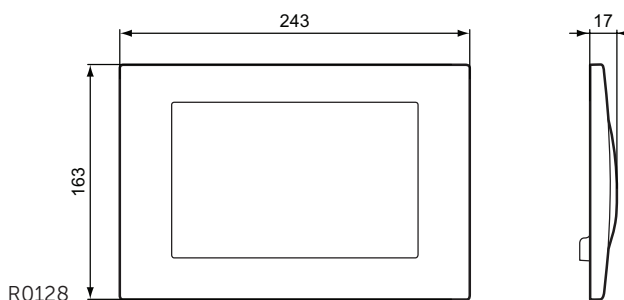

Product

Product	W x D x H mm	Kg	Article-No.	Price/EUR
Septa Pro™ M1 mechanical control plate	243 x 17 x 163	1,2	R0127MY	
Septa Pro™ M2 mechanical control plate	243 x 17 x 163	1,2	R0128MY	

Finishes

MY Stainless Steel