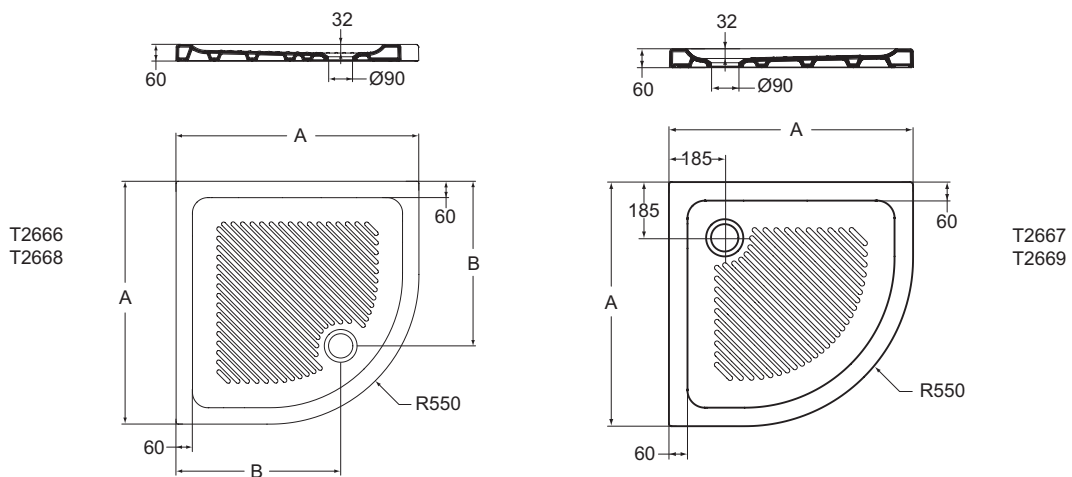

Finishes

- AA Chrome
- 01 Euro White

	A	B
T2668	900	610
T2666	800	510
T2669	900	----
T2667	800	----