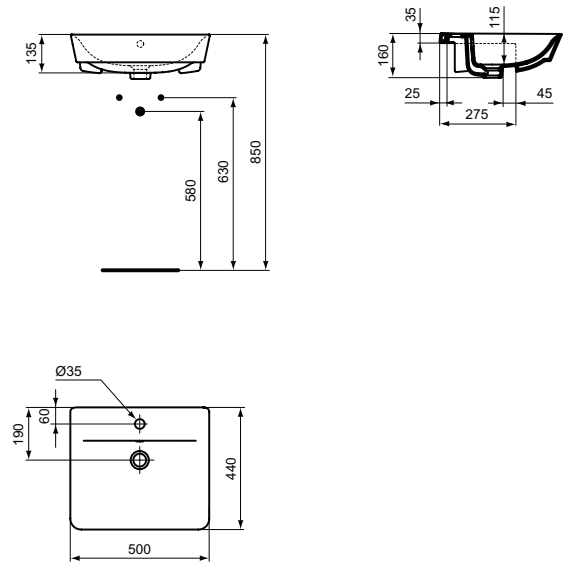

Ceramic products

Description

Semi-countertop basin 50 cm
1 central tap hole punched
Including fixation set E209167 and cutting template VV2401290525
In carton box
EN 14688

Product	W x D x H mm	Kg	Article-No.	Price/EUR
Semi-countertop basin 50 cm	500 x 440 x 160	12,5	E030801	
Recommended equipment				
Design siphon G1 1/4			E0079AA	
Design stop angle valve (water connection G1/2, connection with mixer 10 mm/ G3/8) - 1 pc			A3491AA	
Siphon waste G1 1/4 - tubular type			A2305AA	
Stop angle valve (water connection G1/2, connection with mixer 10 mm/ G3/8) - 1pc			B7883AA	
Escutcheon for siphon G1 1/4 (in case installation with mixer without pop up waste)			B4801AA	

Finishes

- AA Chrome
- 01 Euro White