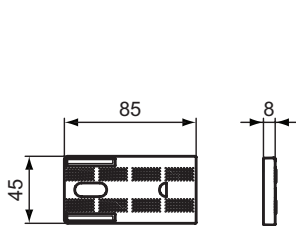

Finishes

AC White

R0106