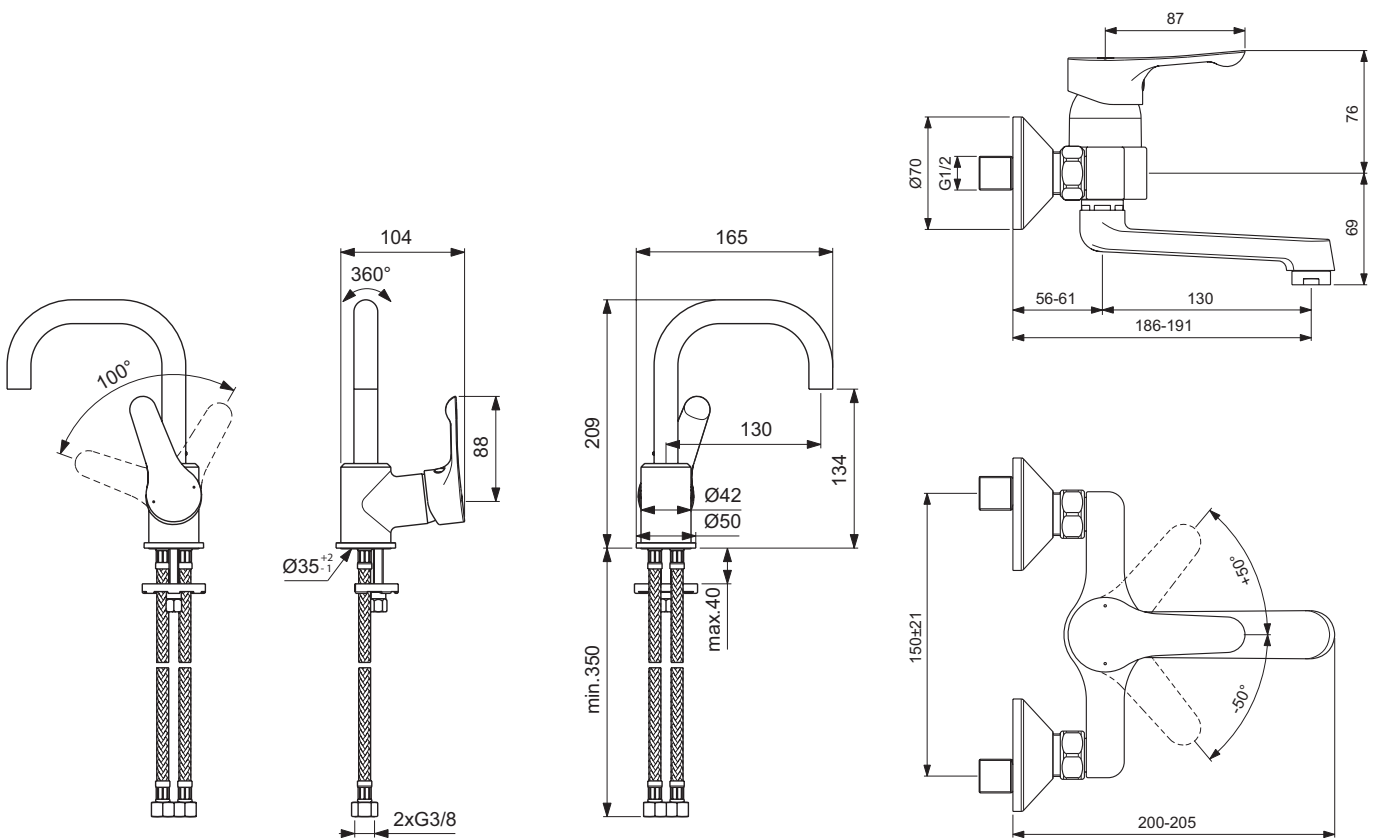

BC648

BC814

BC649

Finishes

AA Chrome

BC650