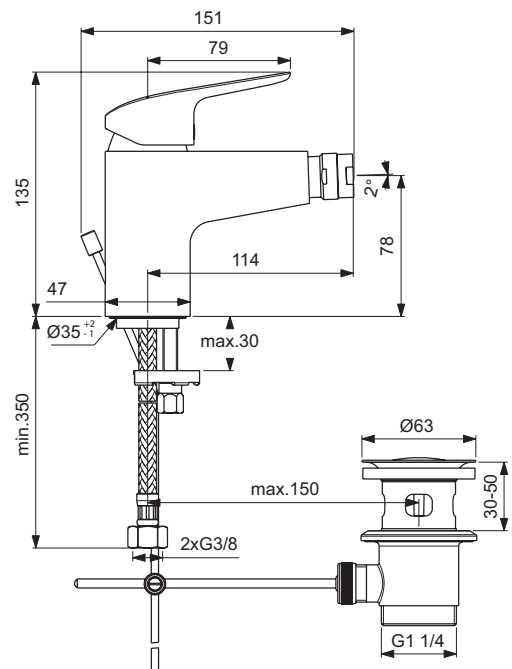

B1718

Sanitary brass