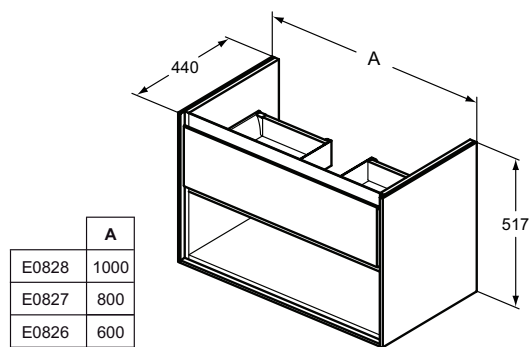

Product	W x D x H mm	Kg	Article-No.	Price/EUR
Basin unit 60 cm	600 x 440 x 517	21,6	E0826EQ E0826PS E0826VY E0826B2 E0826KN E0826UK	

Recommended equipment

Space Saving Siphon	EE23033967

Finishes

- B2 White Glossy (structure) + White Matt (frame/accent)
- EQ Glossy Light Grey (structure) + Matt White (frame/accent)
- PS Wood Light Grey (structure) + Matt White (frame/accent)
- UK Wood light brown (structure) + Matt Light Brown (frame/accent)
- VY Matt Dark Brown (structure) + Matt White (frame/accent)
- KN Glossy White (structure) + Matt Light Grey (frame/accent)