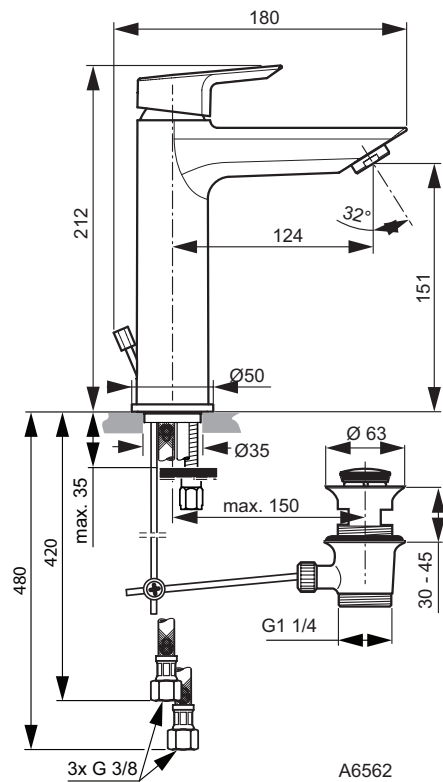

Description

One-hole basin mixer Grande
IS 28 mm ceramic cartridge
Temperature limiter – integrated in the box
Brass cast body 1 piece
Metal handle with red and blue colour indication - printed on handle
Cascade aerator with 5 l/min flow rate limiter
Metal pop-up waste
Flexible hoses G3/8" for water supply system connection
Easy-Fix system for installation
Centre ring
Comply with EN817
- The same for low pressure ND

Sanitary brass

Product

Product	Article-No.	Price/EUR
One-hole basin mixer Grande	A6563AA	
One-hole basin mixer Grande for low pressure ND	A6562AA	

Finishes

AA Chrome

A6562