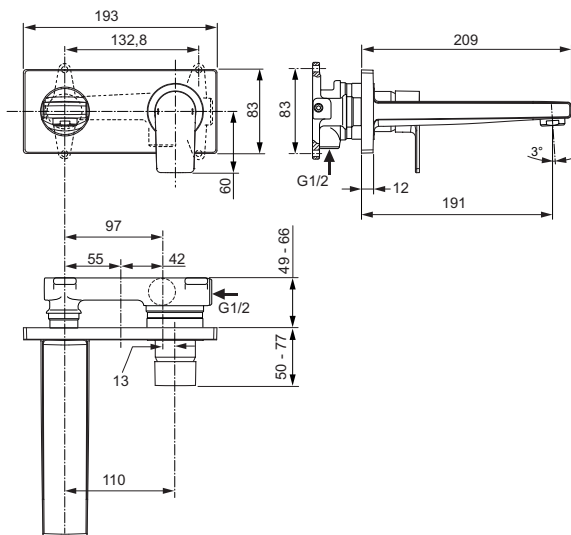

Finishes

AA Chrome

A7116