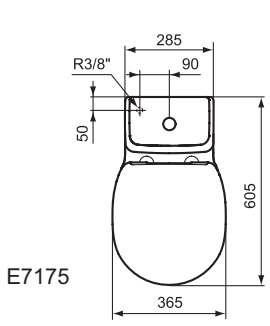

A
T682067		210
J324867		145

		A
T682067		210
J324867		145

E7175

		A
T682067		210
J324867		145

		A
T682067		210
J324867		145

		A
T682067		210
J324867		145