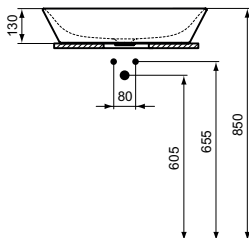

Description

Vessel basin 60, 40 cm
Without tap hole and without overflow hole
Including fixation set D570967 and cutting template VV2401290524 (for Vessel basin Rectangular 60 cm)/cutting template VV2401290523 (for Vessel basin Square 40 cm)
In carton box
EN 14688
Please make sure to assembly with free waste J3291AA (order separately!)
For assembly with: Connect Air Basin units on worktop with Design siphon

Product	W x D x H mm	Kg	Article-No.	Price/EUR
Vessel basin Rectangular 60x40 cm	600 x 400 x 135	11,5	E034801	
Vessel basin Square 40 cm	400 x 400 x 135	9,0	E034701	

Recommended equipment

Design siphon G1 1/4 (in case of alone basin installation)			E0079AA	
Design stop angle valve (water connection G1/2, connection with mixer 10 mm/ G3/8) - 1 pc			A3491AA	
Siphon waste G1 1/4 - tubular type			A2305AA	
Stop angle valve (water connection G1/2, connection with mixer 10 mm/ G3/8) - 1pc			B7883AA	
Escutcheon for siphon G1 1/4 (in case installation with mixer without pop-up waste)			B4801AA	
Free waste G1 1/4 for basins without overflow			J3291AA	

Finishes

- AA Chrome
- 01 Euro White

E0348