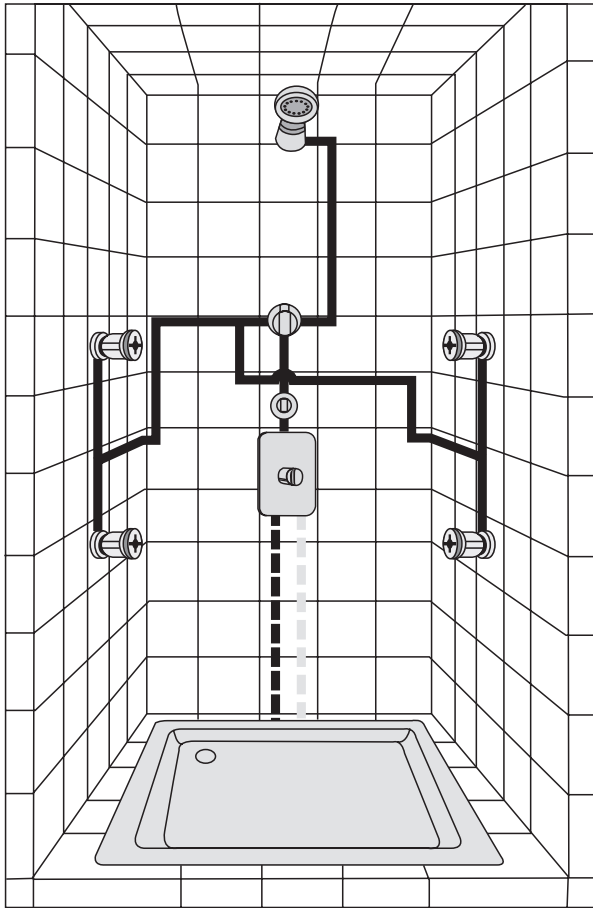

EXAMPLE 5

- built-in mixer
- built-in diverter
- built-in control valves for central thermostats
- jets
- sliding bar with hand shower
- wall elbow