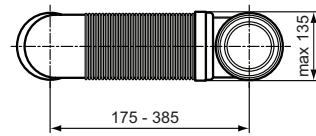

NEW

Description

Noise insulation kit Frame to floor
Acoustic insulation
Avoids direct contact between the frame and the floor

Noise insulation kit for WC
Acoustic insulation in expanded polyethylene
Avoids direct contact between the WC bowl and the tiles

Corner installation kit
Enables the installation of WCs in bathroom corners
Compatible with 1150 and 1130 high frames only

Flow rate reducer
Reduces flow rate to avoid splashing
Compatible with ProSys™ 80 and ProSys™ 150 cisterns

Connection pipes

Product	Kg	Article-No.	Price/EUR
Noise insulation kit - frame to floor (avoids direct contact between the frame and the floor)		R010667	
Acoustic insulation for wall mounted WC and bidet		R017467	
Corner installation kit (enables the installation of WCs in bathroom corners), compatible with ProSys™ 120 and ProSys™ 80 frames and freestanding frames		R018567	
Flow rate reducer (reduces flow rate to avoid splashing), compatible with ProSys™ 80		R019867	
S-bend outlet		R020367	
Horizontal outlet WC		R019967	
Telescopic connection pipe		R0200AC	
Flexible outlet WC bend		R019567	

Finishes

AC White