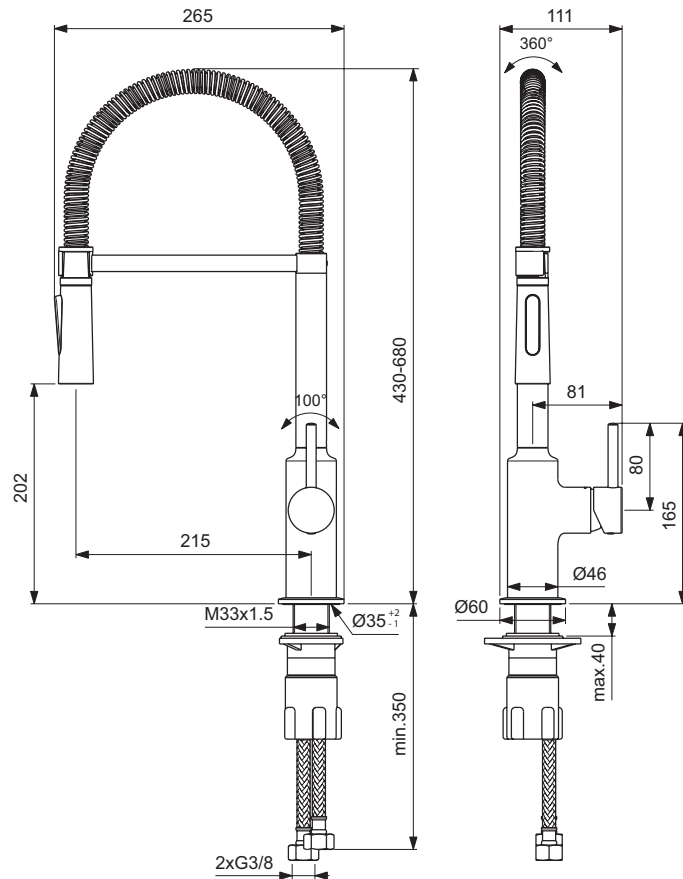

Sanitary brass

Product

One-hole SEMI PRO kitchen mixer

Article-No.

BC302AA

Price/EUR

Finishes

AA Chrome