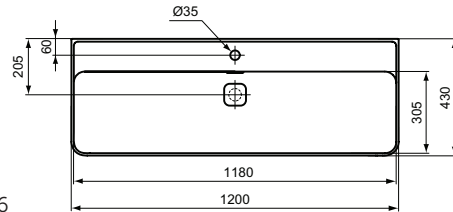

Finishes

- AA Chrome
- 01 Euro White

Ceramic products

T3595

T3006

T3641

Description

Washbasin 100, 80, 60, 50 cm
 - Tap hole punched, with overflow (slotted shape)
 - Without tap hole, overflow (slotted shape)
 - 2 tap holes punched, with overflow (slotted shape)
 Including waste white cover T854601
 In carton box
 EN 14688
 For assembly with: Adapto basin unit 97, 77, 57, 47 cm, semi-pedestal T299601 or alone with siphon
 Optional installation with: Click-clack waste with metal cover T3629AA

 Semi-pedestal
 In carton box
 Including fixation set TV63667 (no drill semi-pedestal fixation)

Product	W x D x H mm	Kg	Article-No.	Price/EUR
Washbasin 100 cm, with 2 tap holes, with overflow (slotted shape)	1000 x 430 x 170	24,0	T372401	
Washbasin 100 cm, with tap hole, with overflow (slotted shape)	1000 x 430 x 170	24,0	T300201	
Washbasin 100 cm, without tap hole, with overflow (slotted shape)	1000 x 430 x 170	24,0	T364001	
Washbasin 80 cm, with tap hole, with overflow (slotted shape)	800 x 430 x 170	22,0	T300101	
Washbasin 80 cm, without tap hole, with overflow (slotted shape)	800 x 430 x 170	22,0	T363901	
Washbasin 60 cm, with tap hole, with overflow (slotted shape)	600 x 430 x 170	17,0	T300001	
Washbasin 60 cm, without tap hole, with overflow (slotted shape)	600 x 430 x 170	17,0	T363801	
Washbasin 50 cm, with tap hole, with overflow (slotted shape)	500 x 430 x 170	15,0	T292801	
Washbasin 50 cm, without tap hole, with overflow (slotted shape)	500 x 430 x 170	15,0	T363701	