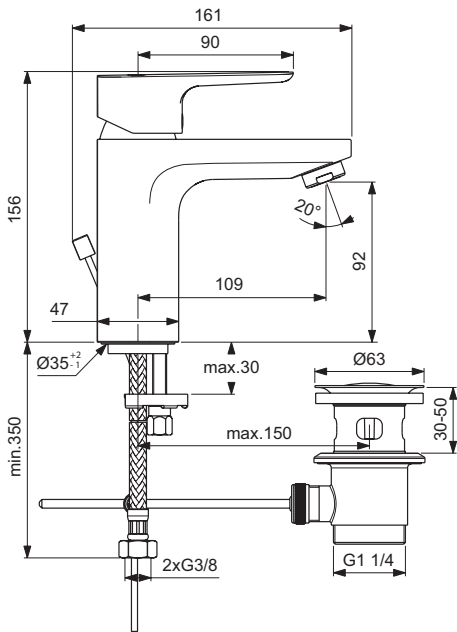

BC566

Price/EUR

Finishes

AA Chrome

BC570