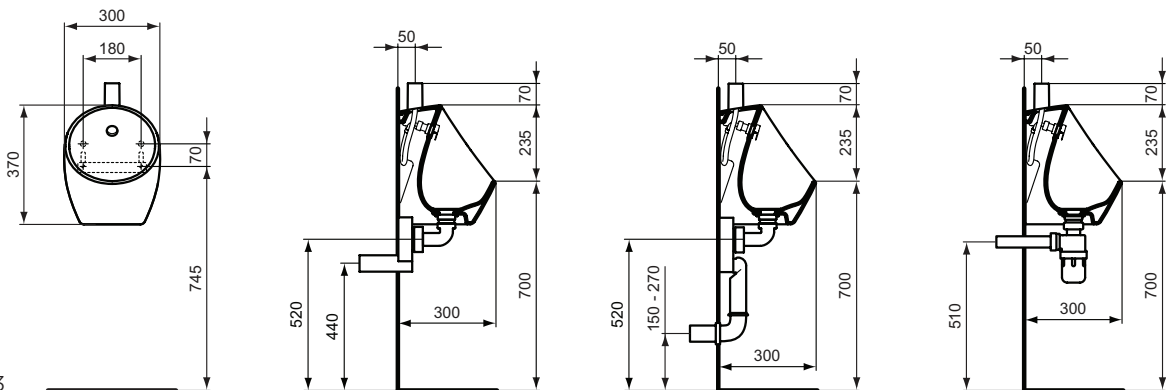

NEW

Description

Sphero MINI urinal - Standard Flush

- Exposed trap area
- Rimless bowl with no hidden surfaces
- Anti-splash geometry of the inner bowl
- BACK inlet connection pack included with flexible and isolating valve
- TOP inlet connection pack included with flexible hose and and white cap
- Branded spreader with check valve and flow regulator
- Easy maintenance TOP fixed waste
- Easy fixation hanger

In carton box
EN 13407

Product	W x D x H mm	Kg	Article-No.	Price/EUR
Mini urinal - Standard Flush with back inlet	300 x 300 x 370	12,4	E182801	
Mini urinal - Standard Flush with top inlet	300 x 300 x 370	12,4	E189301	

Recommended equipment

Bottle Trap 1½" plastic without outlet pipe	S891567
Siphon for urinal - horizontal outlet (to be installed with Outlet pipe RV07367 - please, order separately)	K822367
Siphon for urinal - vertical outlet (to be installed with Outlet pipe RV07367 - please, order separately)	K751501
Outlet pipe for installation with siphon for urinal K822367 or K751501	RV07367
Grate cap	E202567
ProSys™ basic urinal frame for top inlet urinals and exposed flushing valves (in case of urinal installation on light walls only)	R010367
ProSys™ universal urinal frame for back inlet urinals (in case of urinal installation on light walls only)	R016367
Septa Pro U1 urinal flush actuator	P0114AA
Septa Pro U2 urinal flush actuator	P0115AA
Septa Pro U3 urinal flush actuator	R0139AA R0139JG R0139AC

Finishes

- AA Chrome
- AC White
- JG Matt Chrome
- 01 Euro White

E1893