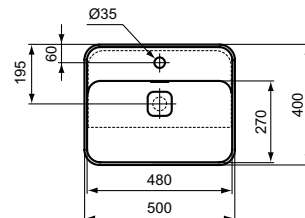

T2993

Finishes

- AA Chrome
- 01 Euro White

T2992