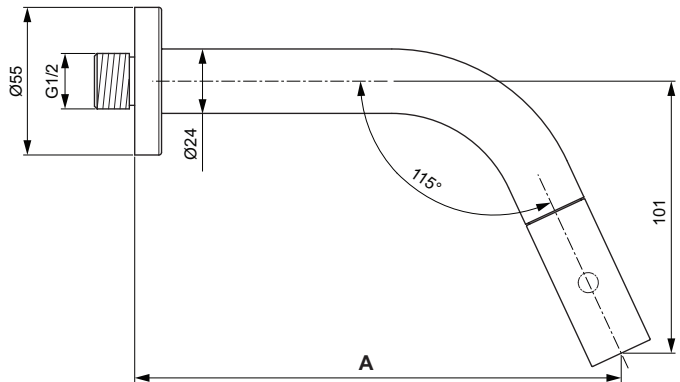

A
F2846	181
F2847	236