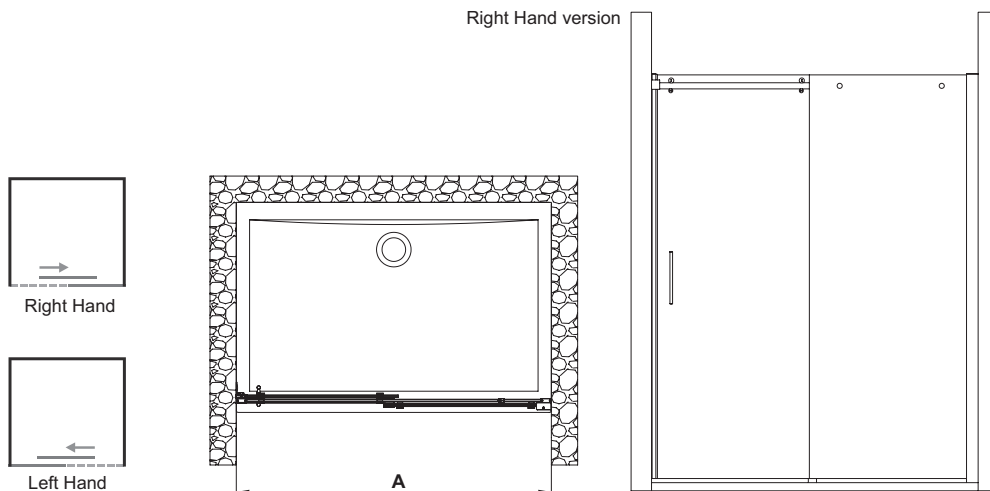

Finishes

YE Bright Silver Profile

	A	Free space for entering (cm) /when the door is open/	Adjustment (cm)
MAGNUM / PSC Niche 120 cm	120	46	119 - 121
MAGNUM / PSC Niche 140 cm	140	56	139 - 141
MAGNUM / PSC Niche 160 cm	160	63	159 - 161
MAGNUM / PSC Niche 170 cm	170	70	169 - 171
MAGNUM / PSC Niche 180 cm	180	73	179 - 181