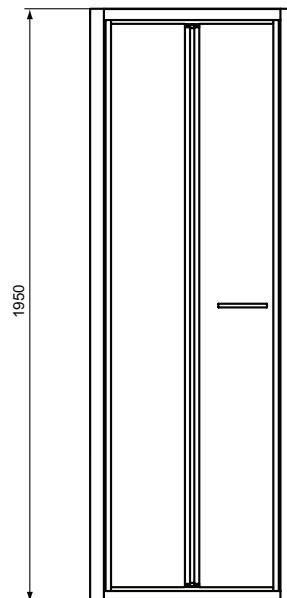

Finishes

- EO Silver profile
- 01 Matt white profile

	A	B
K9283	463	670
K9284	513	720
K9285	563	770
K9286	613	820
K9287	663	870
K9288	713	920
K9289	763	970