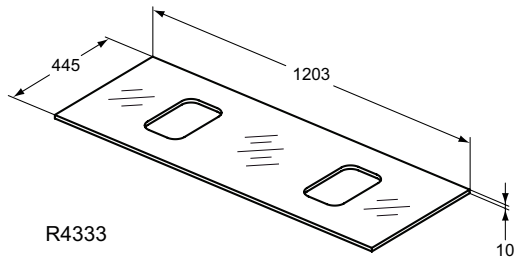

Finishes

- SA White glass
- FA Glossy light grey
- FC Glossy light brown
- FE Wood light grey
- FF Wood light brown
- WG Glossy White