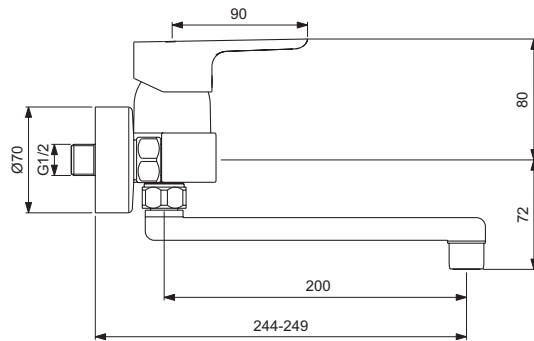

Finishes

AA Chrome