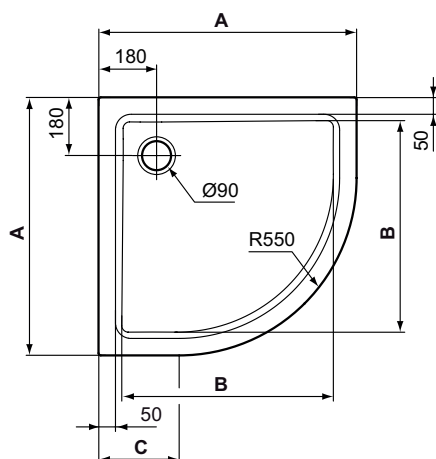

Finishes

- AA Chrome
- 01 Euro White

	A	B	C
K 2781 ..	1000	875	450
K 2780 ..	900	770	350
K 2779 ..	800	670	250