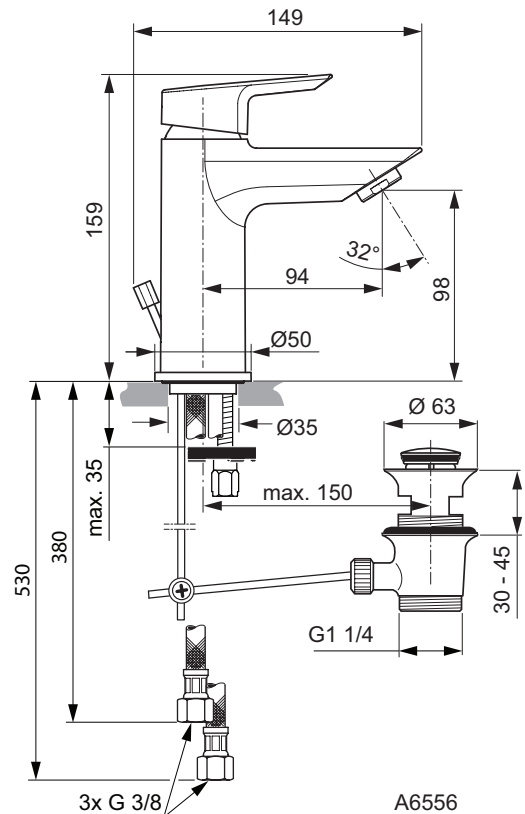

Finishes

AA Chrome