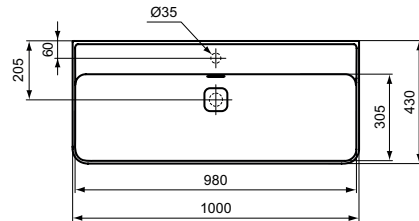

T3002
T3640