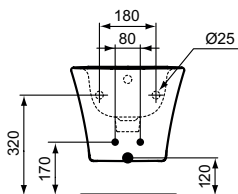

Ceramic products

Description

Floor standing BTW bidet with fully hidden fixation
One tap hole
Including fixation kit TT0293851 (for fully hidden attachment - no lateral holes)
In carton box
EN 14528

Wall mounted bidet with fully hidden fixation
One tap hole
Including fixation kit TT0299598 (for fully hidden attachment - no lateral holes)
In carton box
EN 14528

Product	W x D x H mm	Kg	Article-No.	Price/EUR
Floor standing BTW bidet with fully hidden fixation	360 x 545 x 395	18,5	E018001	
Wall mounted bidet with fully hidden fixation	360 x 540 x 295	17,0	E026601	

Recommended equipment

Siphon waste for bidet G1 1/4	A2307AA	
Stop angle valve (water connection G1/2, connection with mixer 10 mm/ G3/8) - 1 pc	B7883AA	

Finishes

- AA Chrome
- 01 Euro White

E0180

E0266