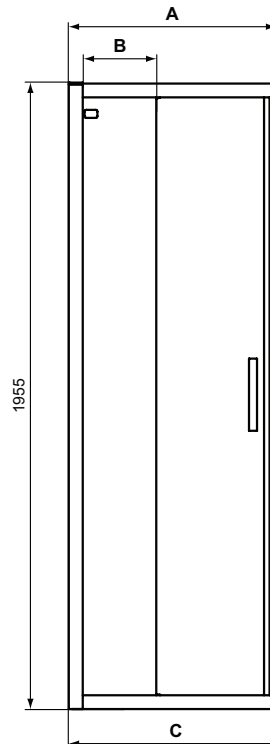

NEW

Description

CONNECT 2 Corner Square/Rectangular Shower Enclosure with sliding doors

- Height 195 cm
- 6 mm safety transparent glass
- Anti-limestone treatment Ideal Clean
- Aluminum Bright silver/Matt white frames
- Solid chrome plated handle 225 mm
- "Click & clean" function (releases the lower part of door panels for easy cleaning)
- Smooth running wheels
- Up to 25 mm adjustment per profile
- It is possible to be completed with Connect 2 L panel as a third side ONLY
- Can be combined with all shower trays Ideal Standard with the respective dimensions or can be installed directly on the tiles

REMARK: One code is a single side/door; for a complete enclosure two codes (sides) are needed to be ordered
REMARK: All the codes are reversible

Codes with Aluminum Matt white frames - available in April 2020

Product