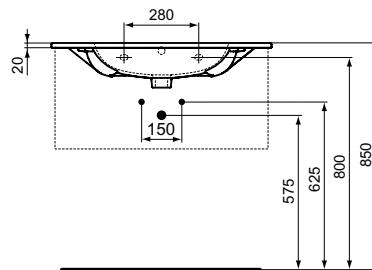

Ceramic products

Description

Vanity basin 103, 83, 63, 53 cm
Central tap hole punched
EN 14688

In carton box

For assembly only with:

- Basin 103 cm: Tesi basin unit 100 cm or alone with siphon
- Basin 83 cm: Tesi basin unit 80 cm or alone with siphon
- Basin 63 cm: Tesi basin unit 60 cm or alone with siphon
- Basin 53 cm: Tesi basin unit 50 cm or alone with siphon

Product		W x D x H mm	Kg	Article-No.	Price/EUR
Vanity basin 103 cm	NEW	1025 x 450 x 165	23,0	T350801 T3508V1	
Vanity basin 83 cm	NEW	825 x 450 x 165	19,0	T350901 T3509V1	
Vanity basin 63 cm	NEW	625 x 450 x 165	15,0	T351001 T3510V1	
Vanity basin 53 cm		525 x 375 x 165	12,0	T351101	

Recommended equipment

Fixation set M10 x 140 mm	WW965340
Design siphon G1 1/4 (in case of installation without semi-pedestal and without base cabinet)	E0079AA
Design stop angle valve (water connection G1/2, connection with mixer 10 mm/ G3/8)	A3491AA
Siphon waste G1 1/4 - tubular type	A2305AA
Stop angle valve (water connection G1/2, connection with mixer 10 mm/ G3/8) - 1 pc	B7883AA
Escutcheon for siphon G1 1/4 (in case installation with mixer without pop-up waste)	B4801AA

Finishes

- AA Chrome
- 01 Euro White
- V1 Silk White (Matt White)

	A	B
T3508	1025	600
T3509	825	505
T3510	625	460

T3511