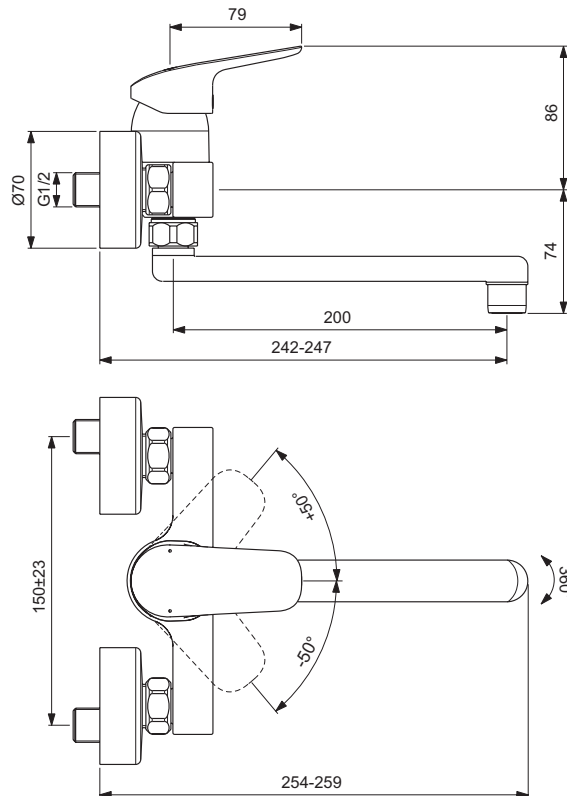

NEW

Description

One-hole High spout kitchen mixer
 35 mm ceramic cartridge with hot water limiter
 Click technology
 Metal handle with red and blue colour indication
 Cache hidden aerator
 Easy-Fix system for installation
 Flexible hoses G3/8" for water supply
 Comply with EN817