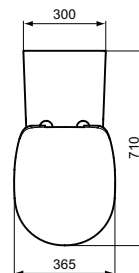

Description

Connect Freedom Wall mounted bowl - Raised
Boxed rim
Washdown
Loose on pallet
EN 997

Connect Freedom Wall mounted bowl - Rimless
Elongated 70 cm projection
Washdown
Loose on pallet
EN 997

Including: Flushing pipe 45x 400 mm (K836167)
Note: When installing with W370567 or W370767 you need to order
Out sleeve PVC for installation system W872367.

Necessary equipment

Connect seat & covers for Raised bowl:
- Seat and cover, metal hinges, duroplast (E712801)
- Seat and cover, SOFT CLOSE with Easy Take Off hinges, duroplast (E712701)

Connect Freedom seat & covers for Rimless bowl:
- Seat & cover, normal close, take off hinges (E822501)
- Seat ring, normal close, take off hinges (E822601)
- Seat ring with bar hinge, normal close (E821801)
- Seat & cover with bar hinge, normal close (E824401)

Recommended equipment

Installation systems (see section 2.2. Installation systems)

Product	W x D x H mm	Kg	Article-No.	Price/EUR
Wall mounted bowl - Raised, boxed rim	365 x 545	34,0	E607501	
Wall mounted bowl - Rimless, elongated 70 cm projection	360 x 700 x 360	32,0	E819401	

Necessary equipment

Seat and cover, metal hinges (for E607501)		2,5	E712801	
Seat and cover, SOFT CLOSE with Easy Take Off hinges (for E607501)		3,0	E712701	
Seat & cover, normal close, take off hinges (for E819401)			E822501	
Seat ring, normal close, take off hinges (for E819401)			E822601	
Seat ring with bar hinge, normal close (for E819401)			E821801	
Seat & cover with bar hinge, normal close (for E819401)			E824401	

Recommended equipment

Out sleeve PVC for installation system, Ø100mm, L=280mm (recommended for E819401)			W872367	

Finishes

01 Euro White