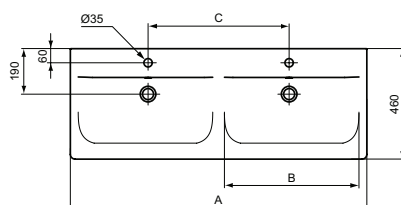

Finishes

- AA Chrome
- 01 Euro White

	A	B	C	D
E 0272 ..	1340	580	640	360
E 0273 ..	1240	540	590	310