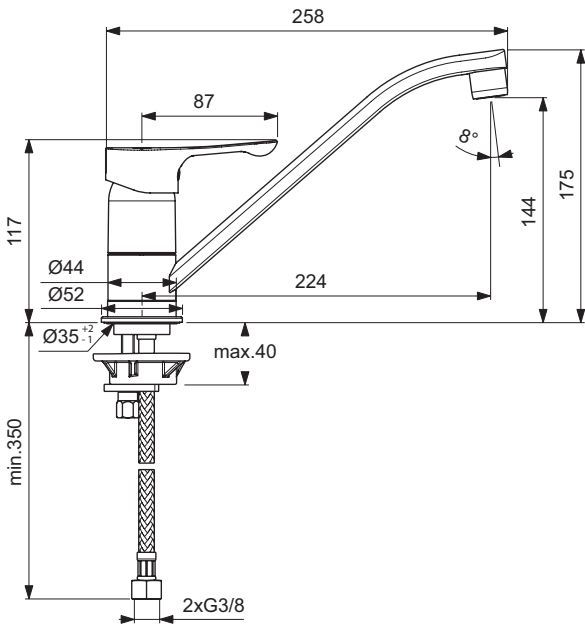

Finishes

AA Chrome