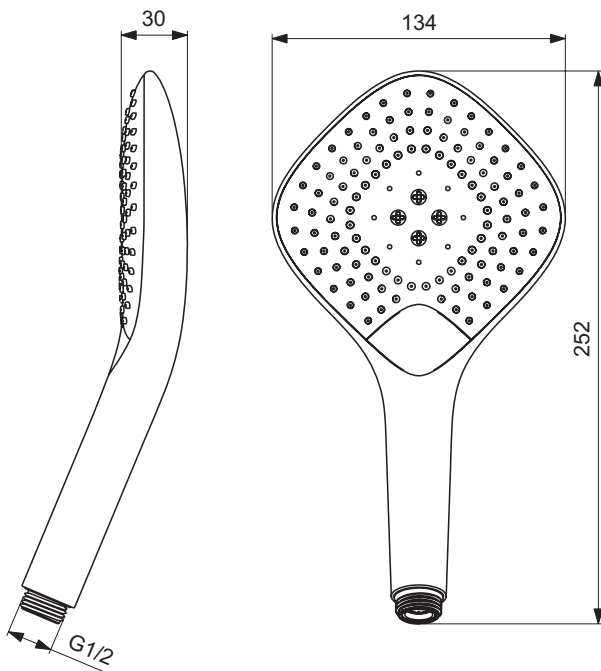

Product

Idealrain EvoJET Diamond Hand shower 134 mm
 Idealrain EvoJET Round Hand shower 125 mm

Article-No. Price/EUR

B1760AA	
B1759AA	

Finishes

AA Chrome

B1760

B1759