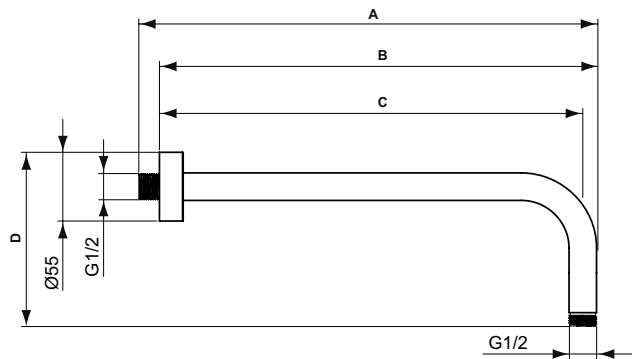

Finishes

AA Chrome

	A	B	C	D
B 9445..	420	403	392	109
B 9444 ..	312	300	290	118