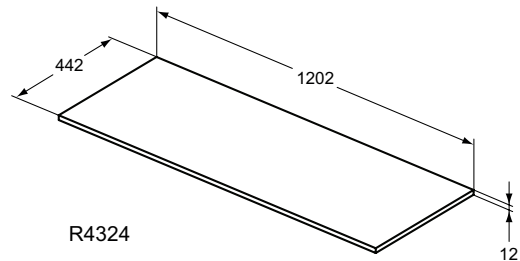

Finishes

- SA White glass
- FA Glossy light grey
- FC Glossy light brown
- FE Wood light grey
- FF Wood light brown
- WG Glossy White