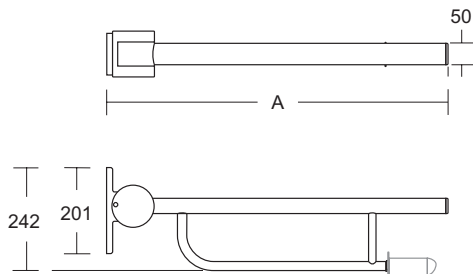

Finishes

- AC White
- MY Stainless Steel
- LJ Grey Varnish
- 36 Blue
- RN Charcoal

	A	B
S6360	800	848
S6361	650	698