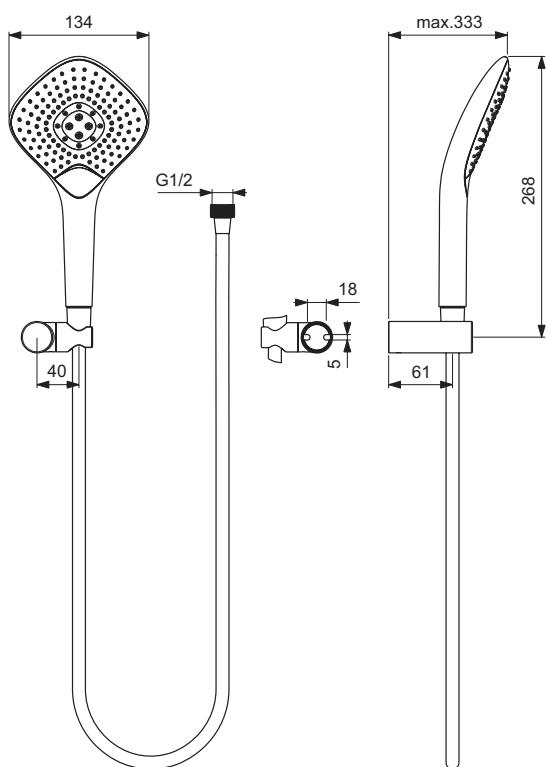

Showers

Product	Article-No.	Price/EUR
Idealrain EvoJET Diamond Hand shower 134 mm and holder	B1766AA	
Idealrain EvoJET Round Hand shower 125 mm and holder	B1765AA	

Finishes

AA Chrome

B1766

B1765

Description