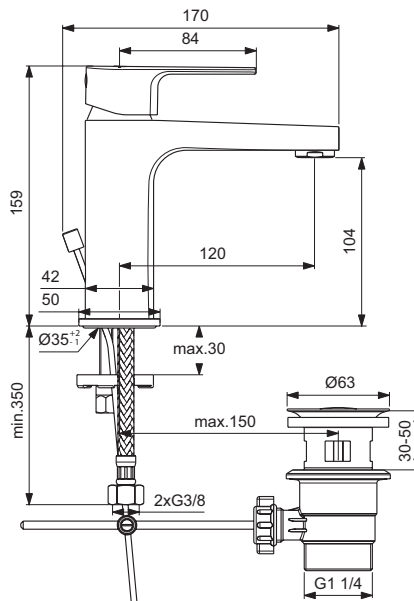

NEW

Description

One-hole basin mixer H105
28 mm ceramic cartridge FirmaFlow® with hot water limiter
Metal handle with red and blue indicator
Aerator Perlator with 5 l/min flow rate limiter
Decorative rosette part of the body (one piece)
Easy-Fix system for installation
Flexible hoses G3/8" for water supply system connection
Metal pop-up waste
Finishes:
- technology electroplating (AA)
- technology powder coating (U8)
Comply with EN817
- The same with plastic pop-up waste, finish: Chrome (AA)
- The same without pop-up waste, finish: Chrome (AA)

Available in April 2020

Sanitary brass

Product

	Article-No.	Price/EUR
One-hole basin mixer H105 with metal pop-up waste	BC686AA BC686U8	
One-hole basin mixer H105 with plastic pop-up waste	BC491AA	
One-hole basin mixer H105 without pop-up waste	BC553AA	

Finishes

AA Chrome
U8 Grey/chrome

BC491