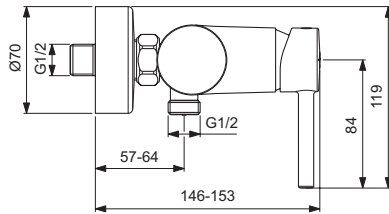

Finishes

AA Chrome

BC200