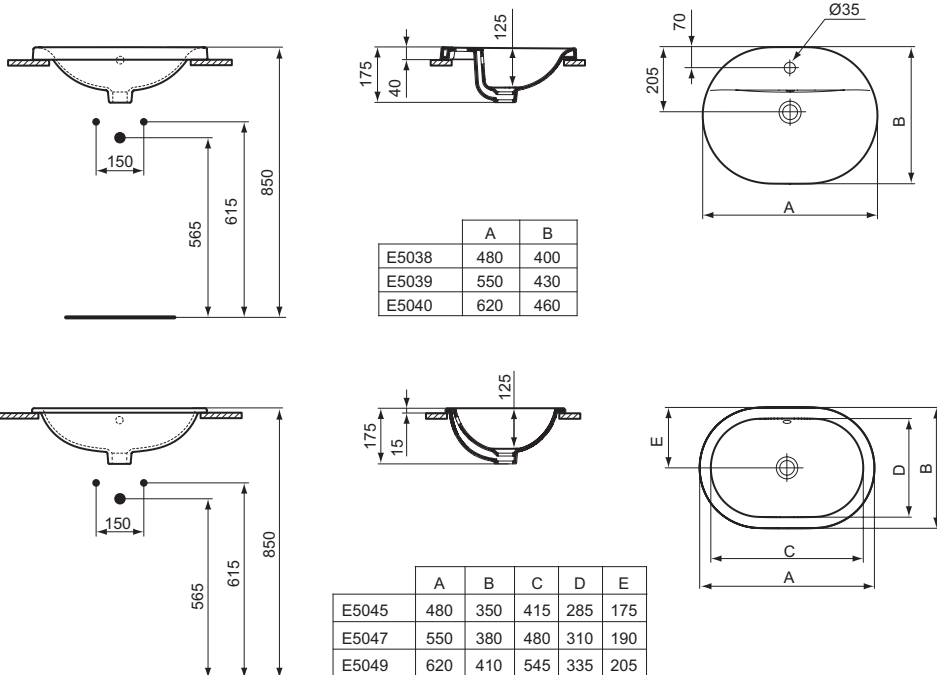

Finishes

- AA Chrome
- 01 Euro White
- MA Euro white Ideal Plus