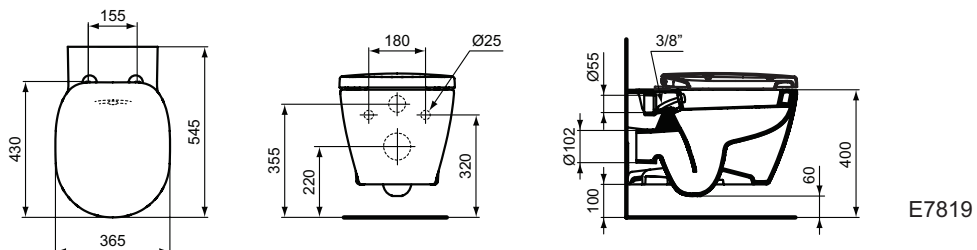

Finishes

- 01 Euro White
- MA Euro white Ideal Plus

E8035

E8045

E7819

Description

Floor standing BTW bidet
 One tap hole
 In carton box
 EN 14528
 Including: Fixation set TT0257919

Wall mounted bidet with fully hidden fixation
 One tap hole
 In carton box
 EN 14528
 Including: Fixation kit TT0299327 (for fully hidden attachment - no lateral holes)