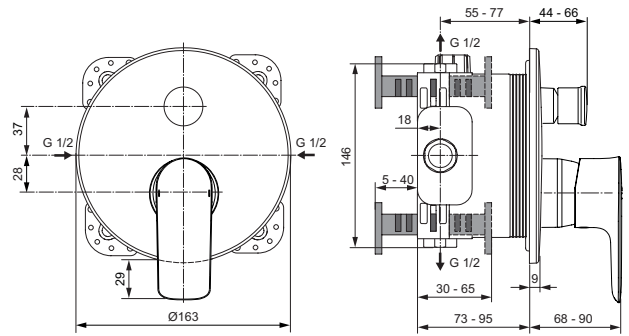

Necessary equipment

EASY-BOX universal built-in Kit 1	A1000NU	
-----------------------------------	---------	--

Finishes

- AA Chrome
- A2 Brushed Gold
- A5 Magnetic Grey
- GN Silver Storm

A7034

A7035

Description