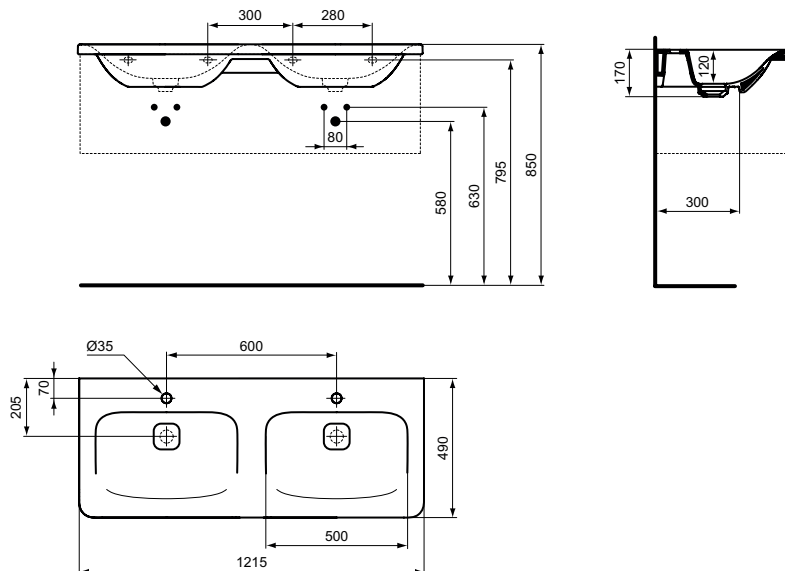

Finishes

- AA Chrome
- 01 Euro White