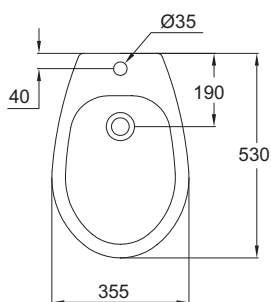

Finishes

- AA Chrome
- 01 Euro White

V4140