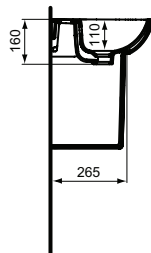

Finishes

- AA Chrome
- 01 Euro White