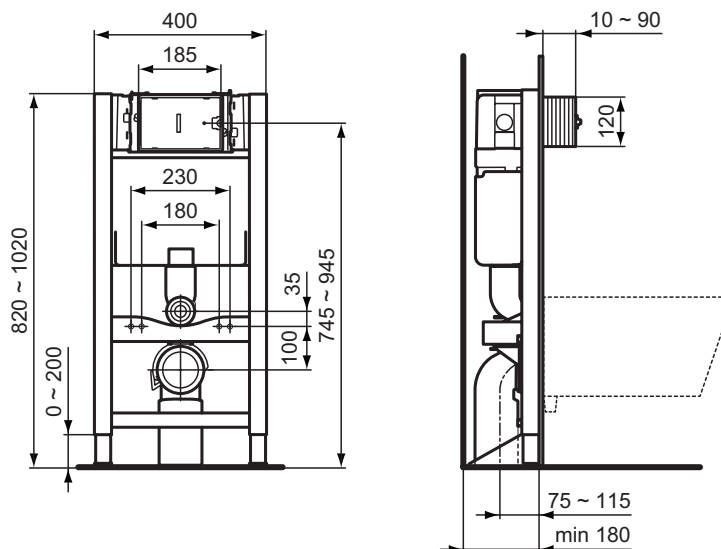

Recommended equipment

Acoustic insulation for wall mounted WC and bidet	R017467	
Noise insulation kit - frame to floor (avoids direct contact between the frame and the floor)	R010667