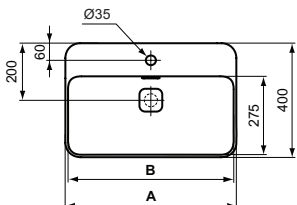

Finishes

- AA Chrome
- 01 Euro White