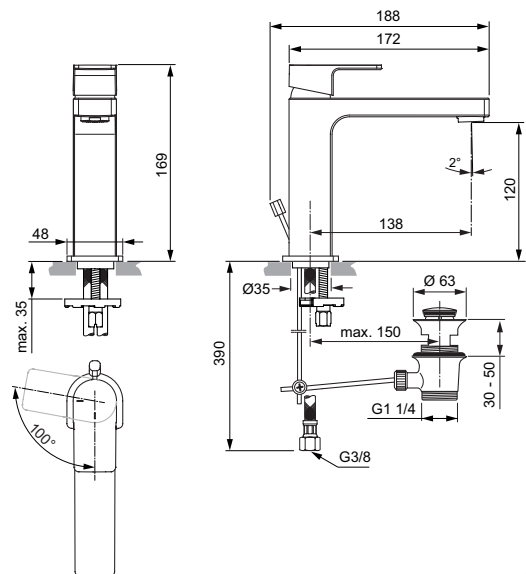

Description

- One-hole basin mixer Grande, slim
- 25 mm ceramic IS cartridge
- Metal handle with logo Ideal Standard and red/blue printing
- Aerator Perlator M24x1 with 5 l/min flow rate limiter
- Metal pop-up waste
- Flexible hoses PEX G3/8"
- Easy-Fix fixation with centering & sealing ring
- Noise class 1
- Comply with EN817
- The same with cold start BlueStart® technology
- The same without pop-up waste

Product

	Article-No.	Price/EUR
One-hole basin mixer Grande with metal pop-up waste	A7106AA	
One-hole basin mixer Grande BlueStart® with metal pop-up waste	A7107AA	
One-hole basin mixer Grande without pop-up waste	A7108AA	

Finishes

AA Chrome

Sanitary brass

A7107