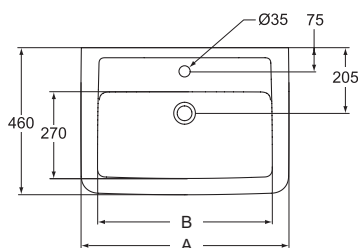

A	B
V3028	650	545
V3027	600	495