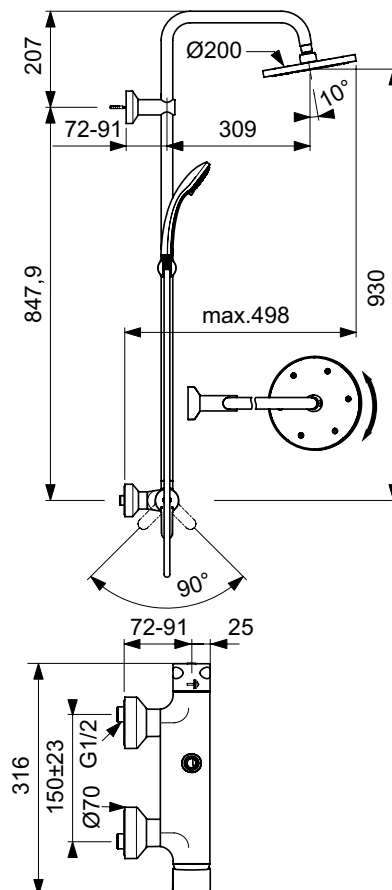

Finishes

AA Chrome