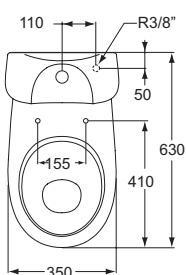

Description

Floor standing close coupled WC combination Ecco New EN 997

In carton box

Including: Fixation set TT0257919

- Washdown, horizontal outlet, 6/3 L cistern, bottom inlet valve
- Washdown, vertical outlet, 6/3 L cistern, bottom inlet valve

- Including seat and cover, metal hinges W300201
- Including seat and cover, SOFT CLOSE hinges W301801
- Without seat and cover

Product	W x D x H mm	Kg	Article-No.	Price/EUR
Ecco New Close coupled WC combination, horizontal outlet, seat and cover with metal hinges	355 x 630 x 810	39,0	W904201	
Ecco New Close coupled WC combination, horizontal outlet, seat and cover with SOFT CLOSE hinges	355 x 630 x 810	39,0	W908701	
Ecco New Close coupled WC combination, horizontal outlet, without seat and cover	355 x 630 x 810	39,0	W903401	
Ecco New Close coupled WC combination, vertical outlet, seat and cover with metal hinges	355 x 630 x 810	39,0	W904501	

Finishes

01 Euro White

W9042
W9087
W9034

W9045