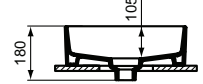

Finishes

- AA Chrome
- 01 Euro White