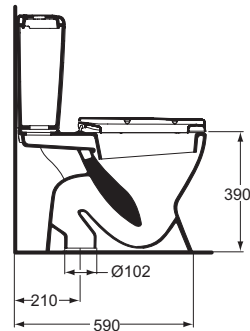

V3372
V3373