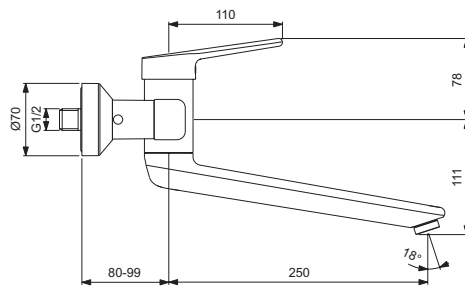

Description

Ceraplus 2 Basin exposed mixer with 150 mm cast spout (with On/Off S connectors)
Brass cast body with inclined self-draining cast spout
Fixed/Swivelling spout
Metal handle with red and blue colour indication - printed on handle, 110 mm
Low-aerosol flow straightener in vandal proof housing
Key for antivandal flow straightener in the box
38 mm cartridge HWTC
Covered S-Connectors
On/Off S connectors
Noise Class 1
Comply with EN817
All materials used in contact with drinking water are in accordance with KTW, ACS and WRAS requirements
- The same with 250 mm cast spout (with On/Off S connectors)
- The same with 200 mm cast spout (with Standard S-connection)

Product

Product	Article-No.	Price/EUR
Basin exposed mixer with 150 mm cast spout (with On/Off S connectors)	BC111AA	
Basin exposed mixer with 250 mm cast spout (with On/Off S connectors)	BC113AA	
Basin exposed mixer with 200 mm cast spout (with Standard S-connection)	BC116AA	

Finishes

AA Chrome