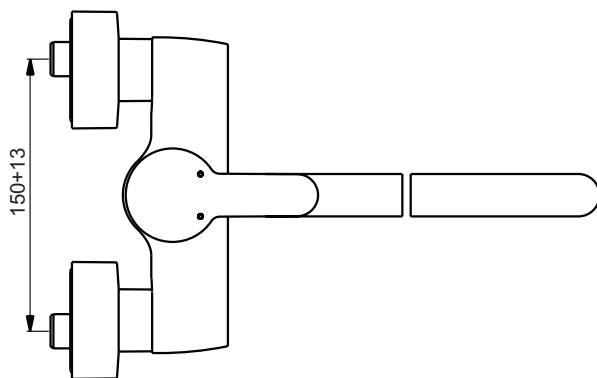

Finishes

AA Chrome

B9923