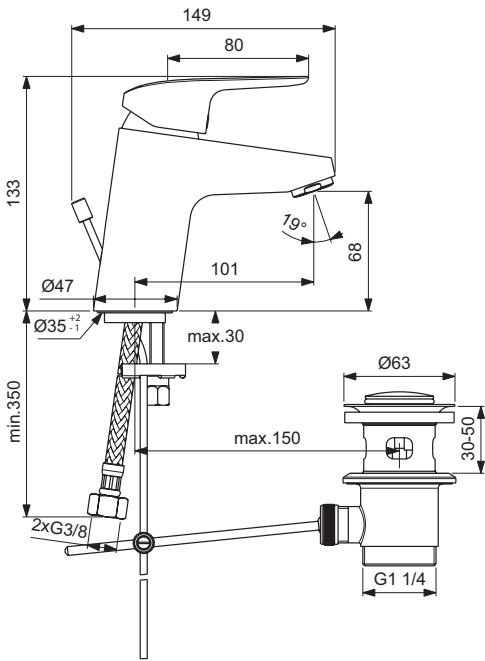

Finishes

AA Chrome

B1711