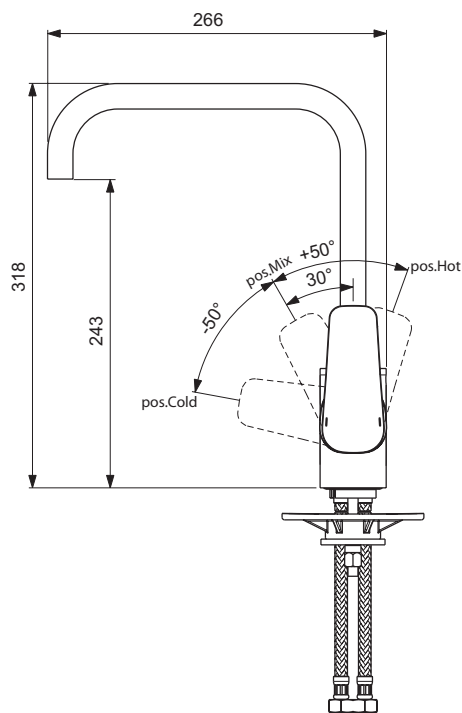

Sanitary brass

Product

	Article-No.	Price/EUR
One-hole kitchen mixer with cast spout	B0722AA	
One-hole kitchen mixer with tubular spout	B0725AA	

Finishes

AA Chrome

B0722

B0725

product design award