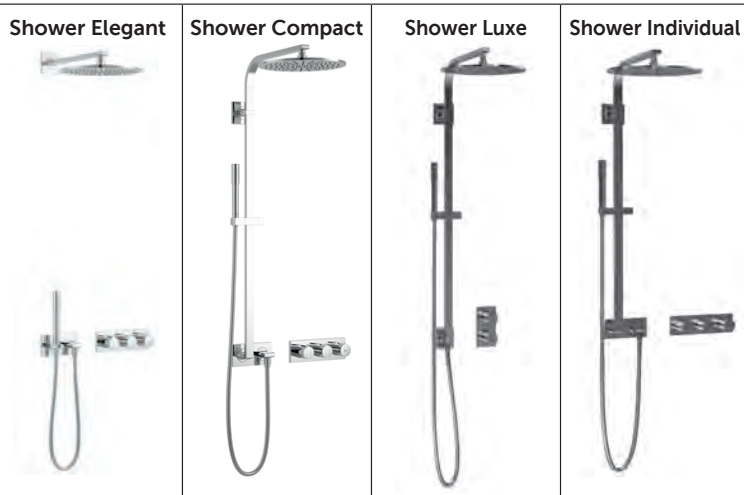

Overview Archimodule

		Shower Elegant	Shower Compact	Shower Luxe	Shower Individual
A1500NU	Built-in Kit 1 THERMOSTAT	1	1	1	1
A1501NU	Built-in Kit 1 UNIVERSAL	4	3	3	1
A1503NU	Mounting rail 600 mm	1	1		1
A1504AA	1-hole escutcheon 83 x 83 mm	1	2	1	2
A1505AA	2-hole escutcheon 83 x 166 mm	1		1	1
A1506AA	3-hole escutcheon 83 x 249 mm	1		1	
A1507AA	4-hole escutcheon 83 x 332 mm		1		
A1508AA	Volume knob, hand shower	1	1	1	
A1509AA	Volume knob, shower head	1	1	1	1
A1511AA	Volume knob, bath inlet				
A1522AA	Volume knob, cold water (blue)				
A1523AA	Volume knob, hot water (red)				
A1512AA	Temperature knob	1	1	1	1
A1513AA	Wall mounted spout				
A1514AA	Wall spout with integrated automatic change-over (bath-shower)				
A3306AA	Shower hose „Idealflex“ 1.25 m	1			
A4109AA	Shower hose „Idealflex“ 1.75 m		1	1	1
A1519AA	Stick hand shower	1	1	1	1
A1520AA	Wall bracket for hand shower	1			
A1521AA	Wall elbow, built-in	1		1	
B9442AA	Rain shower Idealrain 200 mm				
B9443AA	Rain shower Idealrain 300 mm	1	1	1	1
A1524AA	Wall connection 370 mm	1	1		
A1529AA	Shower rail 90 cm with integrated wall elbow		1		
A1530AA	Shower system (without hand shower)			1	
A1531AA	Shower system with integrated automatic change-over (without hand shower)				1
B9844AA	Rainshower Idealrain PRO 300 x 300 mm				
B9845AA	Rainshower Idealrain PRO 400 x 400 mm				
B9446AA	Ceiling connector