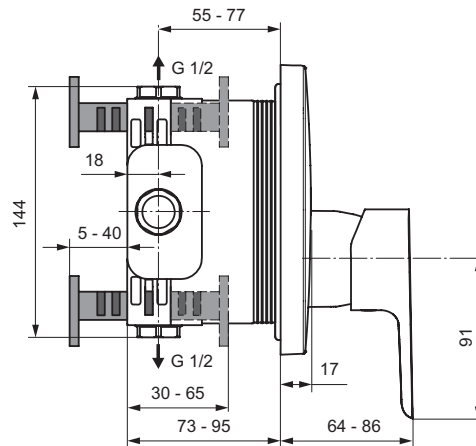

Finishes

AA Chrome