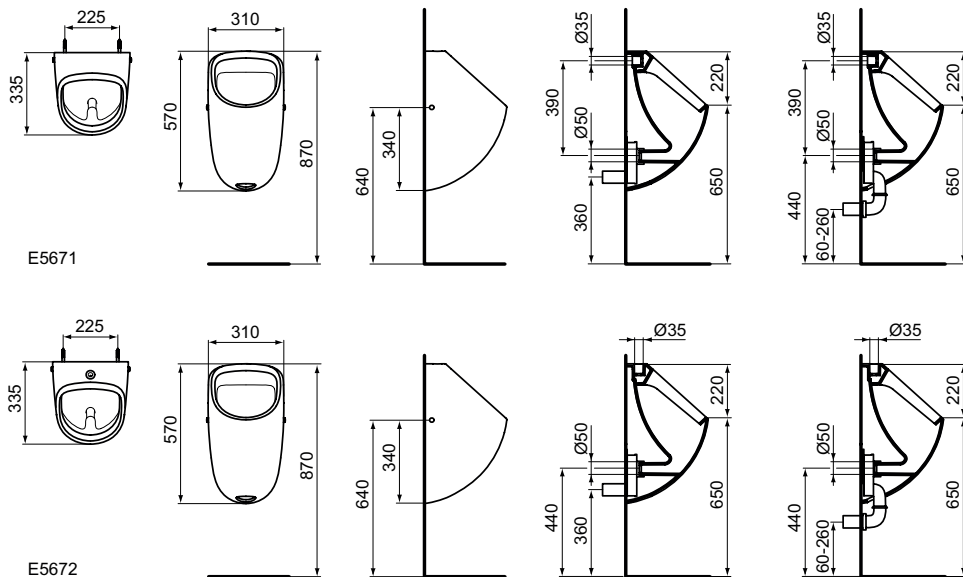

Finishes

- AA Chrome
- 01 Euro White
- 02 Neutral
- MA Euro white Ideal Plus