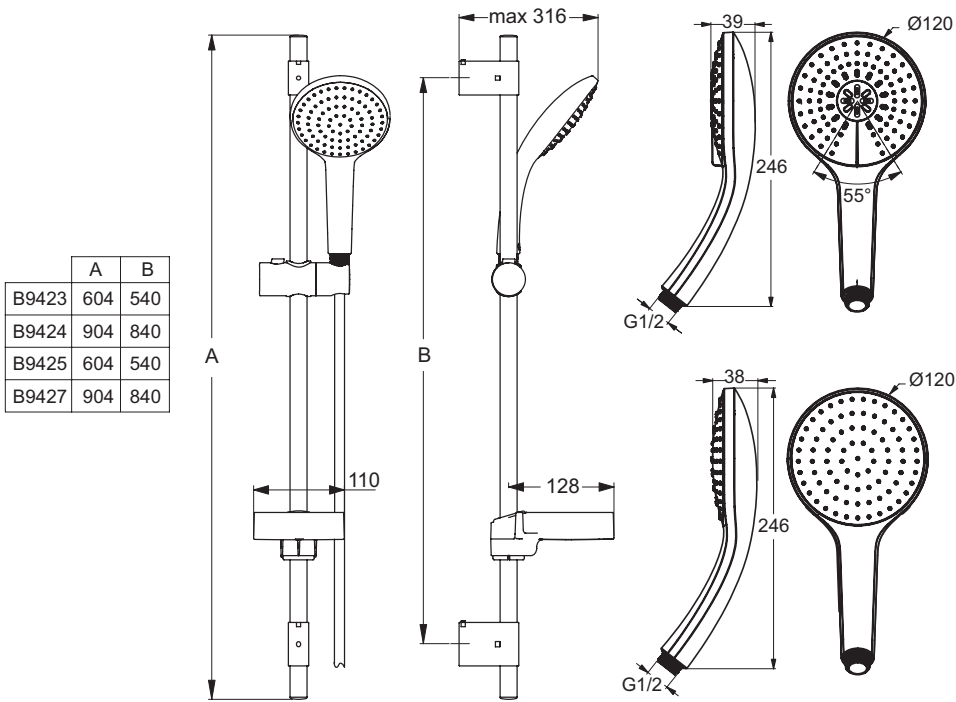

Finishes

AA Chrome

Showers

Description

Idealrain Soft Shower Kit with Hand Shower
 Sliding bar 600 mm, 21 mm diameter
 Plastic slider and bracket
 Metal flexible hose 1750 mm, double clenched
 Plastic transparent soap dish
 Ideal Standard logo