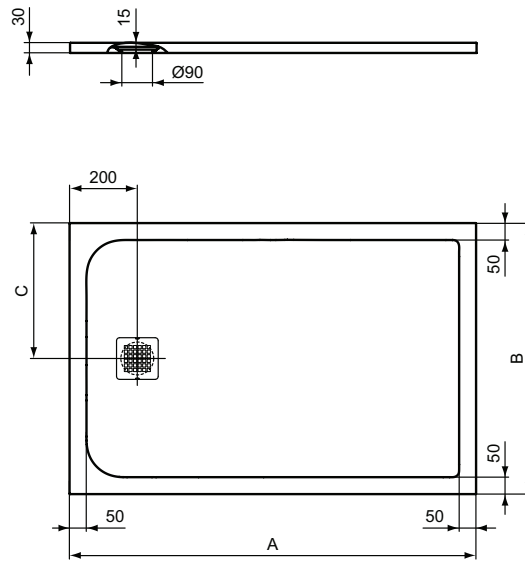

Product	W x D x H mm	Kg	Article-No.	Price/EUR
Rectangular Shower Tray 100x90 cm	1000 x 900 x 30	32,8	K8220FR K8220FS K8220FT K8220FV	
Rectangular Shower Tray 100x80 cm	1000 x 800 x 30	31,0	K8219FR K8219FS K8219FT K8219FV	
Rectangular Shower Tray 100x70 cm	1000 x 700 x 30	27,6	K8218FR K8218FS K8218FT K8218FV	
Rectangular Shower Tray 90x70 cm	900 x 700 x 30	25,3	K8190FR K8190FS K8190FT K8190FV	

Recommended equipment

Universal support legs with bi-adhesive stripes (for size 1000 mm and more - 2 pcs K936467 are required)	K936467	
Waste System - without cover to go with the design of the shower tray Stainless steel waste cover	K936367	
Optional: Colour design waste cover (originally the shower trays are delivered with Stainless steel – non-coloured)	KV169FS KV169FR KV169FT KV169FV	

Finishes

- FR Pure white
- FS Concrete grey
- FT Beach sand
- FV Jet black

	A	B	C
K8190	900	700	350
K8218	1000	700	350
K8219	1000	800	400
K8220	1000	900	450
K8221	1200	700	350
K8227	1200	800	400
K8230	1200	900	450
K8232	1200	1000	500
K8234	1400	700	350
K8237	1400	800	400
K8256	1400	900	450
K8276	1600	800	400
K8277	1600	900	450
K8319	1600	1000	500