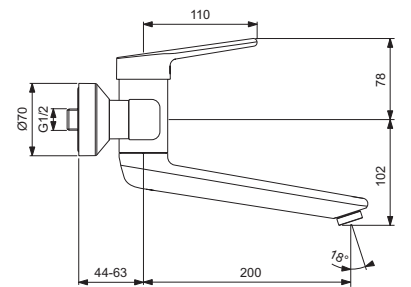

Description

Ceraplus 2 Basin exposed mixer with 150 mm cast spout (with On/Off S connectors)
Brass cast body with inclined self-draining cast spout
Fixed/Swivelling spout
Metal handle with red and blue colour indication - printed on handle, 110 mm
Low-aerosol flow straightener in vandal proof housing
Key for antivandal flow straightener in the box
38 mm cartridge HWTC
Covered S-Connectors
On/Off S connectors
Noise Class 1
Comply with EN817
All materials used in contact with drinking water are in accordance with KTW, ACS and WRAS requirements
- The same with 250 mm cast spout (with On/Off S connectors)
- The same with 200 mm cast spout (with Standard S-connection)

Product

Product	Article-No.	Price/EUR
Basin exposed mixer with 150 mm cast spout (with On/Off S connectors)	BC111AA	
Basin exposed mixer with 250 mm cast spout (with On/Off S connectors)	BC113AA	
Basin exposed mixer with 200 mm cast spout (with Standard S-connection)	BC116AA	

Finishes

AA Chrome