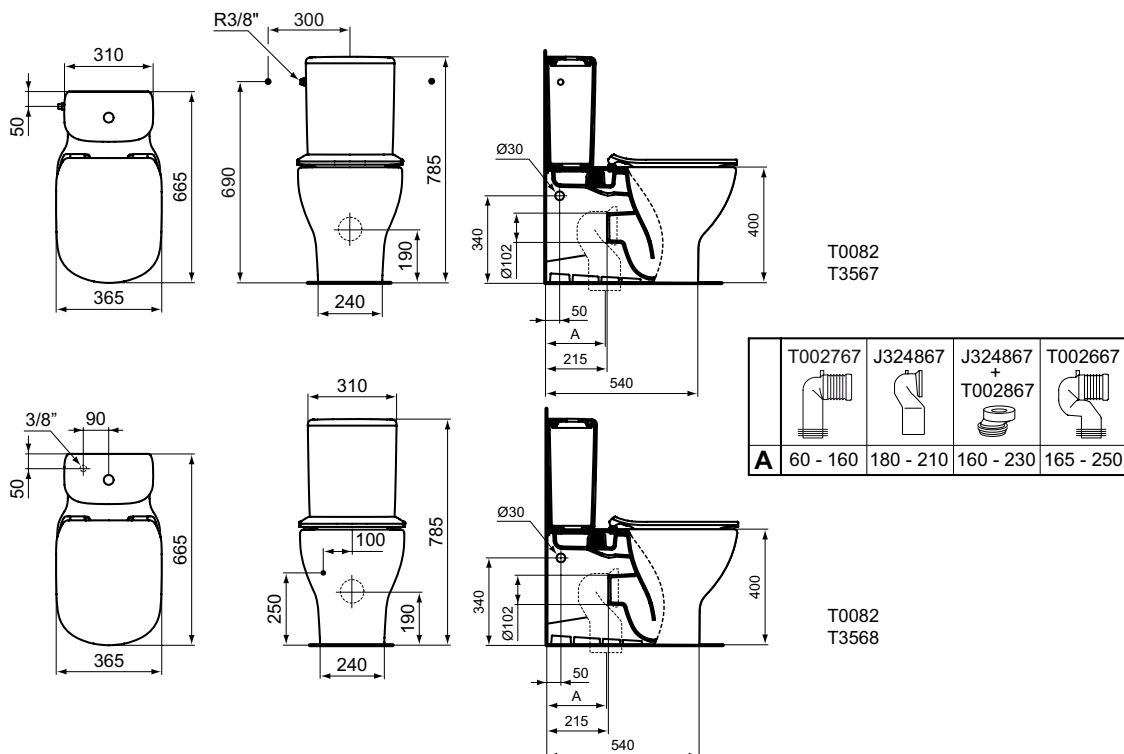

T0100

Finishes

- 01 Euro White
- V1 Silk White (Matt White)