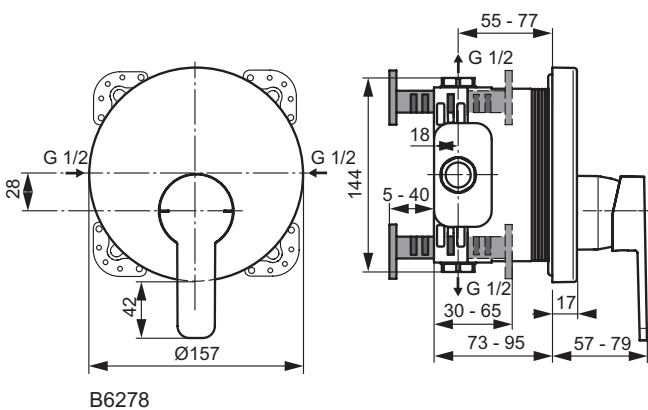

Finishes

AA Chrome