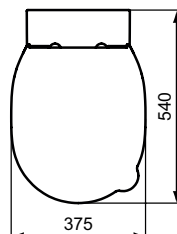

Finishes

- 01 Euro White
- 36 Blue
- GQ Red
- 79 Yellow
- MA Euro white Ideal Plus