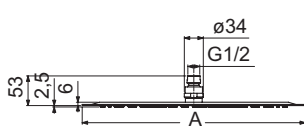

Finishes

- AA Chrome
- MY Stainless Steel