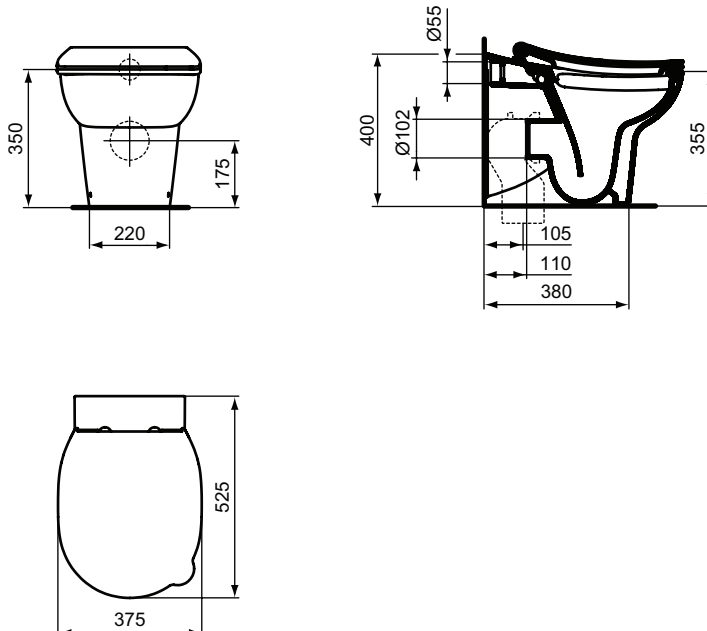

Finishes

- 36 Blue
- 01 Euro White
- GQ Red
- 79 Yellow
- MA Euro white Ideal Plus