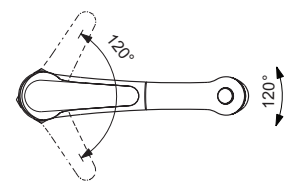

Finishes

AA Chrome

B5349

B5348

Sanitary brass