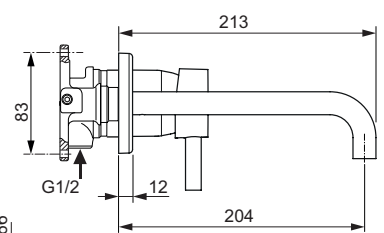

Description

One-hole High spout basin mixer
35 mm ceramic cartridge with hot water limiter
Metal handle with red and blue colour indication
Tubular spout R160
Perlator aerator with 5 l/min flow rate limiter
Easy-Fix fixation
Flexible hoses G3/8" for water supply
Metal pop-up waste
Comply with EN817

Built-in basin mixer
Built-in Kit 2 (visible part)
47 mm IS ceramic cartridge
Metal handle with red and blue colour indication
Tubular spout 195 mm
Cache aerator
To be used only in combination with: A5948NU Kit 1 (internal part)
(order separately)
Comply with EN817

Necessary equipment

Kit 1 (internal part) for built-in basin mixer (A5948NU)

Sanitary brass

Product

One-hole High spout basin mixer with pop-up waste
Built-in basin mixer

Article-No. Price/EUR

One-hole High spout basin mixer with pop-up waste	BC195AA	
Built-in basin mixer	A6938AA	

Necessary equipment

Built-in unit, Kit 1, for A6938AA

A5948NU

Finishes

AA Chrome