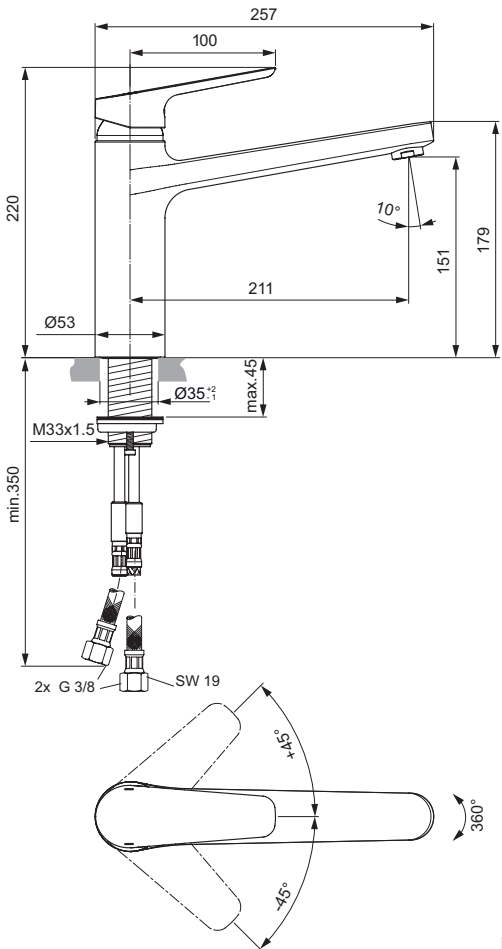

Finishes

AA Chrome

B0952