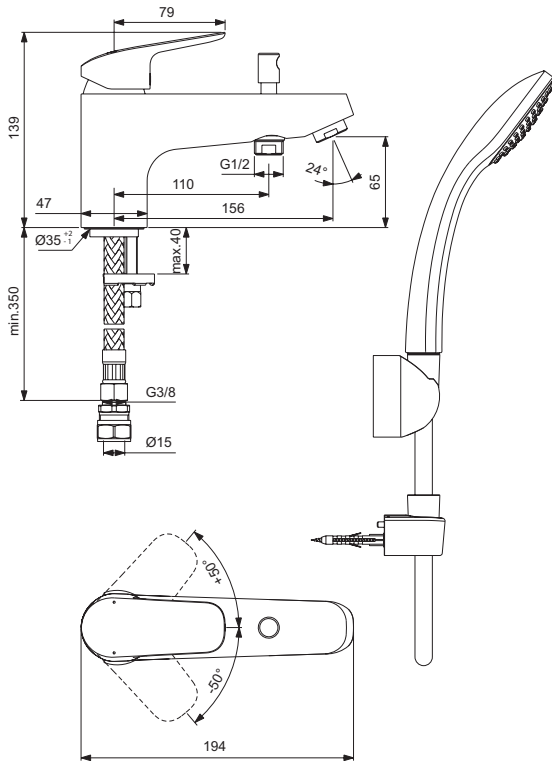

Finishes

AA Chrome

B1960