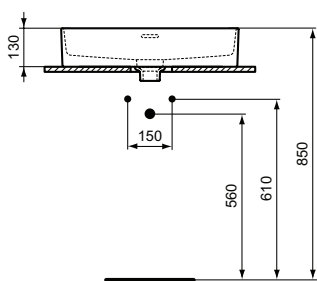

Finishes

- AA Chrome
- 01 Euro White