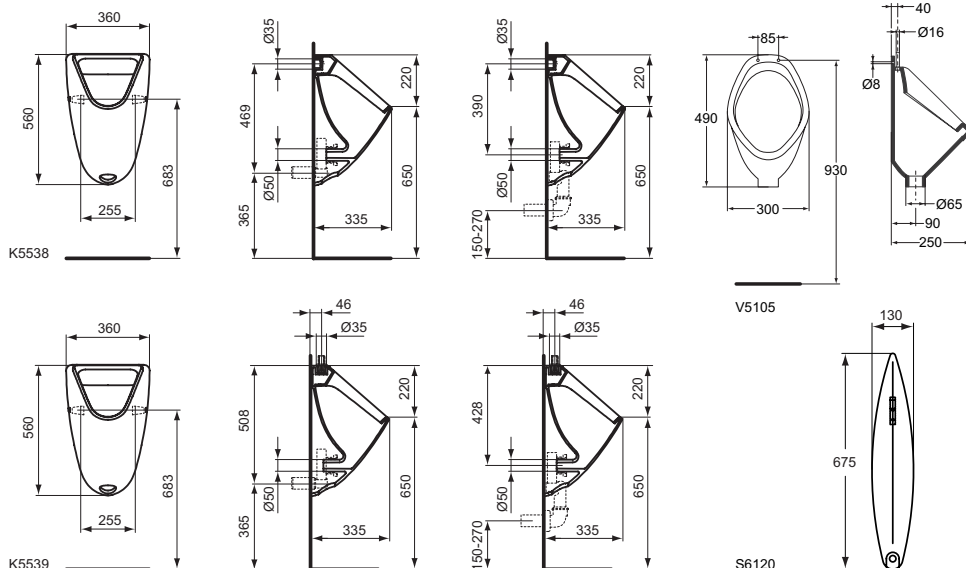

Finishes

- AA Chrome
- 01 Euro White
- 02 Neutral

Public sector solutions