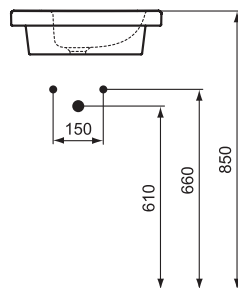

Finishes

- AA Chrome
- 01 Euro White

E1361

E1362

Description

Floor standing WC bowl BTW for combination
 Boxed rim
 Compact (Short Projection) - only 60 cm
 Washdown, back to wall
 Horizontal outlet (universal)
 In carton box
 EN 997
 Including: Fixation set TT0257919
 Optional: Outlet bend 90° (in case of vertical installation)