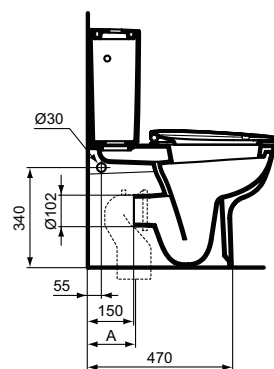

Finishes

01 Euro White

T002767	J324867	J324867 + T002867	T002667	T682067
A 60 - 100	125 - 145	100 - 165	165 - 185	185 - 215