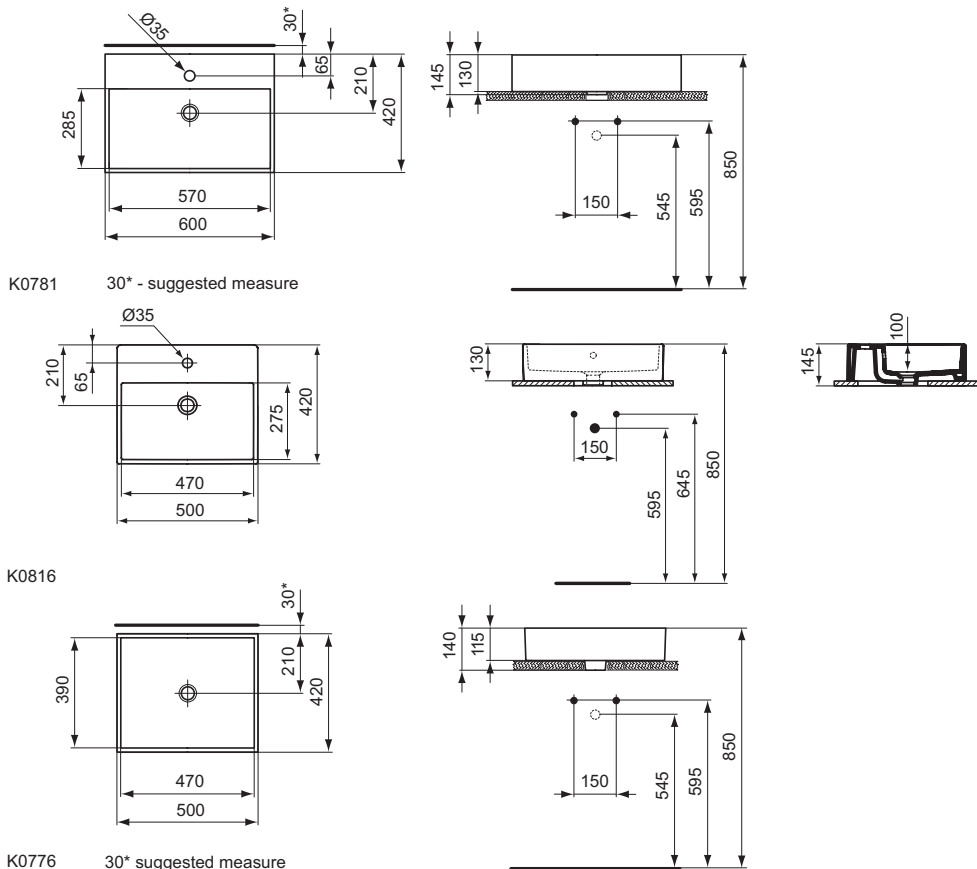

Finishes

- AA Chrome
- 01 Euro White