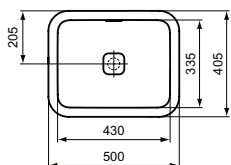

Finishes

- AA Chrome
- 01 Euro White

T2992