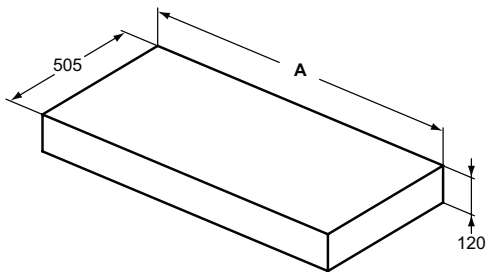

Furniture and mirrors

Product	W x D x H mm	Kg	Article-No.	Price/EUR
Basin structure 105 cm	1050 x 505 x 120	12,5	U8408WG U8408FF U8408FX U8408FW	
Basin structure 85 cm	850 x 505 x 120	10,5	U8407WG U8407FF U8407FX U8407FW	
Basin structure 70 cm	700 x 505 x 120	9,0	U8406WG U8406FF U8406FX U8406FW	
Basin structure 60 cm	600 x 505 x 120	8,0	U8405WG U8405FF U8405FX U8405FW	

Necessary equipment

Bracket for wall mounted Installation (1pc in set)	450 x 120 x 60	0,4	U842867	
Leg for frame for floor standing installation (1pc in set)	465 x 720	2,5	U8599FY	
Frame bar for floor standing installation 120 cm	1200 x 465	2,6	U8603FY	
Frame bar for floor standing installation 105 cm	1050 x 465	2,4	U8602FY	
Frame bar for floor standing installation 85 cm	850 x 465	2,2	U8601FY	
Frame bar for floor standing installation 60 cm	600 x 465	2,0	U8600FY	

Finishes

- WG Glossy White
- FF Wood light brown
- FW Dark Wood
- FX Grey Stone
- FY Dark Grey Anodise

	A
U8593..	1500
U8409..	1200
U8408..	1050
U8407..	850
U8406..	700
U8405..	600