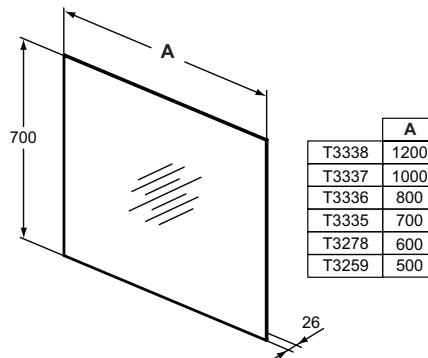

Finishes

BH Mirror