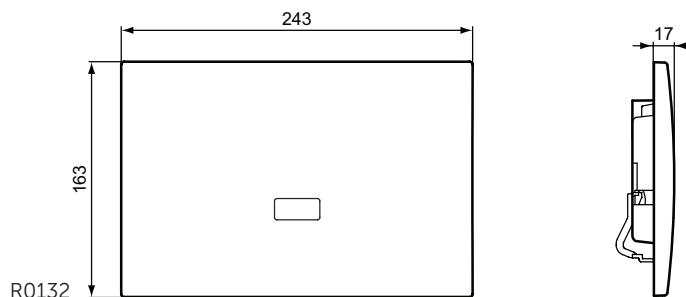

NEW

Description

Septa Pro™ E1 electronic/IR control plate
Dual flush (< 60 s half flush, > 60 s full flush)
Infrared actuation or mechanical actuation (in case of electricity failure), transformer (input: 100-230 V AC ±10%; output: 12 V DC) included
Vandal resistant
Chrome
Zamac material

Septa Pro™ E2 electronic/IR control plate
Dual flush (< 60 s half flush, > 60 s full flush)
Infrared sensor actuation, transformer (input: 100-230 V AC ±10%; output: 12 V DC) included
Vandal resistant
Chrome
Zamac material

Necessary equipment

For combination with conversion kit:
- For ProSys™ 80M frame/cistern in combination with: Kit for electronic/IR control plate conversion (R015167)
- For ProSys™ 120M frame/cistern in combination with: Kit for electronic/IR control plate conversion (R009967)

Product	W x D x H mm	Kg	Article-No.	Price/EUR
Septa Pro™ E1 electronic/IR control plate	243 x 17 x 163	1,4	R0131AA	
Septa Pro™ E2 electronic/IR control plate	243 x 17 x 163	1,4	R0132AA	

Necessary equipment

Kit for electronic/IR control plate conversion for combination with ProSys™ 120M frame/cistern		0,4	R009967	
Kit for electronic/IR control plate conversion for combination with ProSys™ 80M frame/cistern		0,2	R015167	

Finishes

AA Chrome

Installation systems