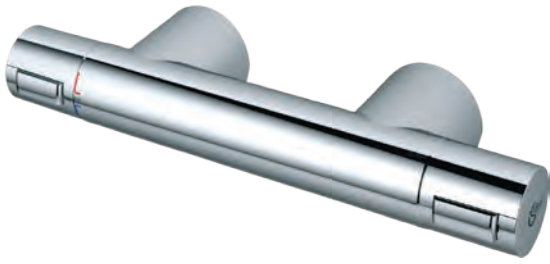

Product

One-hole kitchen mixer with high tubular spout

Article-No.

Price/EUR

- BC813AA
- BC813Q9
- BC813U4
- BC813U8

Finishes

- AA Chrome
- Q9 Champagne/chrome
- U4 Black/chrome
- U8 Grey/chrome

Sanitary brass