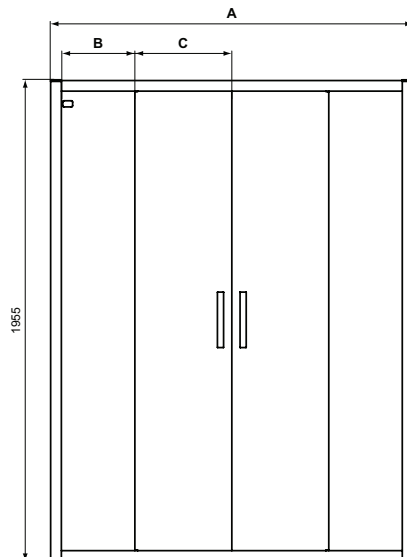

NEW

Description

CONNECT 2 Sliding door (2 sliding doors and 2 fixed panels)

- Height 195 cm
- 6 mm safety transparent glass
- Anti - limestone treatment Ideal Clean
- Aluminum Bright silver/Matt white frames
- Solid chrome plated handle 225 mm
- "Click & clean" function (releases the lower part of door panels for easy cleaning)
- Smooth running wheels
- Up to 25 mm adjustment per profile
- Suitable for a niche installation - from wall to wall - or corner installation (with fixed L Side panel)
- Can be combined with all shower trays Ideal Standard with the respective dimensions or can be installed directly on the tiles

Recommended combinations with:
CONNECT 2 L fixed Side panel

REMARK: All the codes are reversible

Codes with Aluminum Matt white frames - available in April 2020

Product

Product	Article-No.	Price/EUR
Sliding doors 160 cm, aluminum bright silver frame	K9282EO	
Sliding doors 160 cm, aluminum matt white frame	K968801	
Sliding doors 150 cm, aluminum bright silver frame	K9281EO	
Sliding doors 150 cm, aluminum matt white frame	K968701	

Recommended equipment

Side panel 90 cm, aluminum bright silver frame	K9374EO	
Side panel 90 cm, aluminum matt white frame	K970101	
Side panel 85 cm, aluminum bright silver frame	K9301EO	
Side panel 85 cm, aluminum matt white frame	K969901	
Side panel 80 cm, aluminum bright silver frame	K9299EO	
Side panel 80 cm, aluminum matt white frame	K969801	
Side panel 75 cm, aluminum bright silver frame	K9298EO	
Side panel 75 cm, aluminum matt white frame	K969701	
Side panel 70 cm, aluminum bright silver frame	K9297EO	
Side panel 70 cm, aluminum matt white frame	K969601	

Finishes

- EO Silver profile
- 01 Matt white profile

	A	B	C
K9281	1470	300	395
K9282	1570	325	420