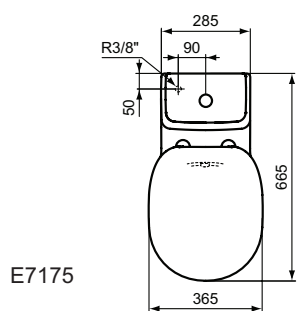

Ceramic products

E7175