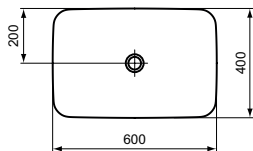

Finishes

- AA Chrome
- 01 Euro White

E0348