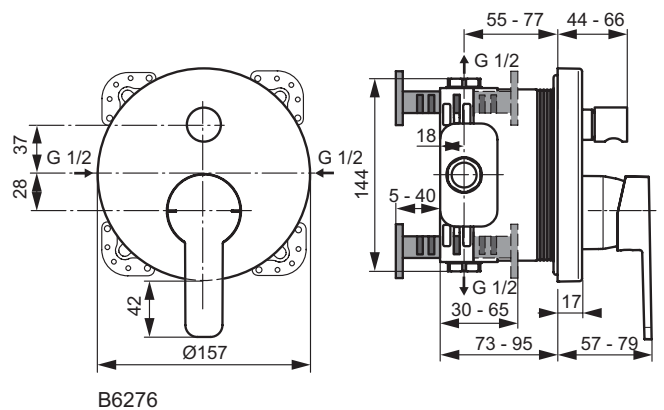

Finishes

AA Chrome