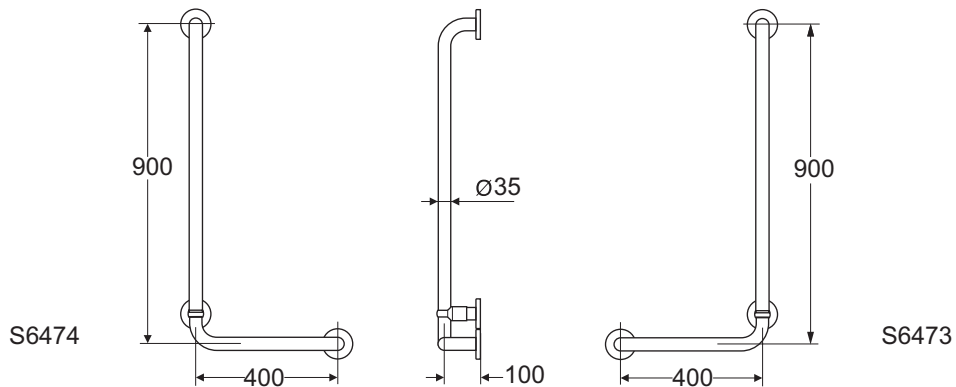

Finishes

- AC White
- RN Charcoal

S6472

Description

Maia Washbasin 67 cm
 1 central tap hole punched
 Without overflow hole
 Loose on pallet
 EN 14688
 Logo Dolomite

Maia Wall mounted WC bowl, 75 cm projection
 Washdown
 EN 997
 Loose on pallet
 Recommended optional: Flushing pipe 400 x 45 mm
 Logo Dolomite