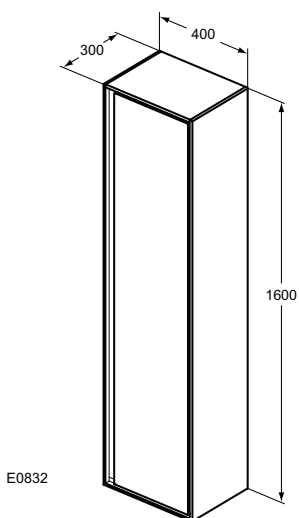

Finishes

- B2 White Glossy (structure) + White Matt (frame/accent)
- EQ Glossy Light Grey (structure) + Matt White (frame/accent)
- KN Glossy White (structure) + Matt Light Grey (frame/accent)
- PS Wood Light Grey (structure) + Matt White (frame/accent)
- UK Wood light brown (structure) + Matt Light Brown (frame/accent)
- VY Matt Dark Brown (structure) + Matt White (frame/accent)