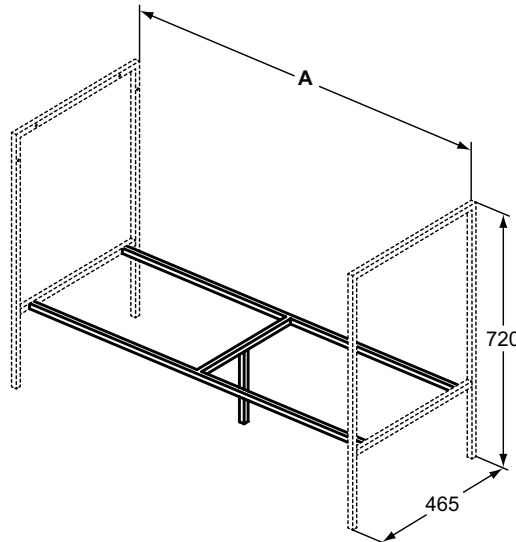

A
U8600	600
U8601	850
U8602	1050
U8603	1200