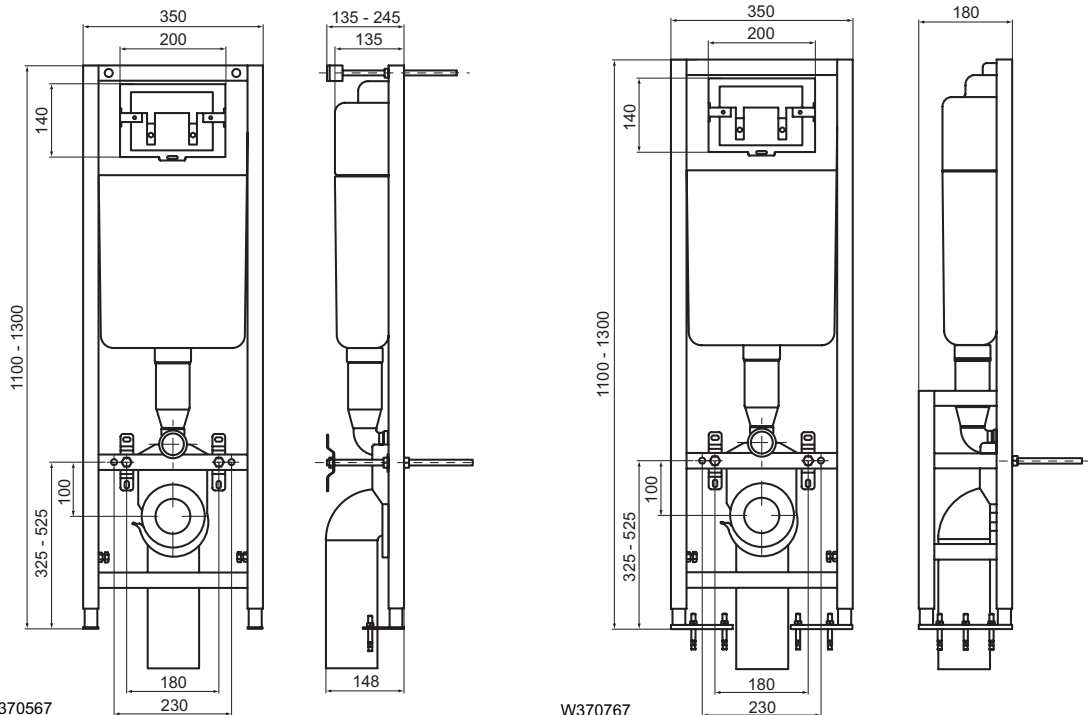

Finishes

- AA Chrome
- AC White
- AD Matt Chrome