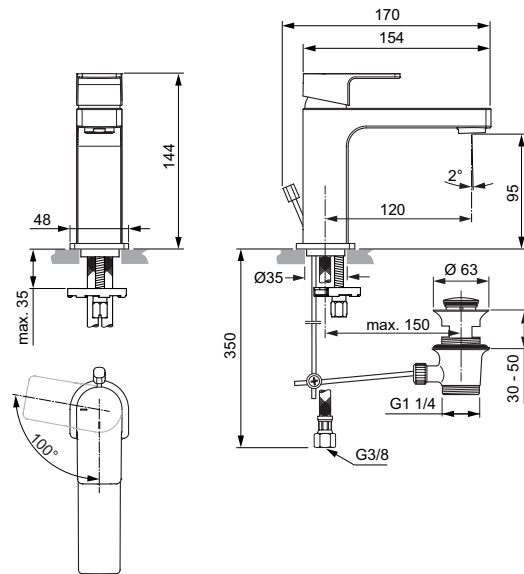

Description

- One-hole basin mixer, slim
- 25 mm ceramic IS cartridge
- Metal handle with logo Ideal Standard and red/blue printing
- Aerator Perlator M24x1 with 5 l/min flow rate limiter
- Metal pop-up waste
- Flexible hoses PEX G3/8"
- Easy-Fix fixation with centering & sealing ring
- Noise class 1
- Comply with EN817
- The same with cold start BlueStart® technology
- The same without pop-up waste

Product

Product	Article-No.	Price/EUR
One-hole basin mixer with metal pop-up waste	A7101AA	
One-hole basin mixer BlueStart® with metal pop-up waste	A7102AA	
One-hole basin mixer without pop-up waste	A7103AA	

Finishes

AA Chrome

Sanitary brass

A7102