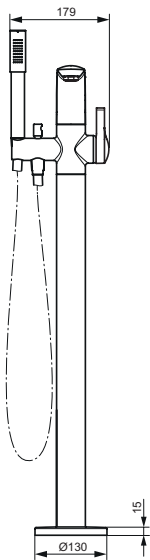

Finishes

AA Chrome

A6120