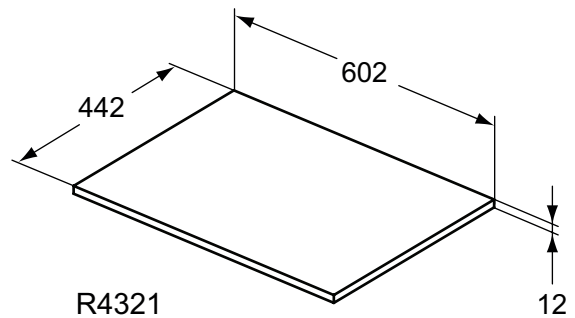

Finishes

- SA White glass
- FA Glossy light grey
- FC Glossy light brown
- FE Wood light grey
- FF Wood light brown
- WG Glossy White