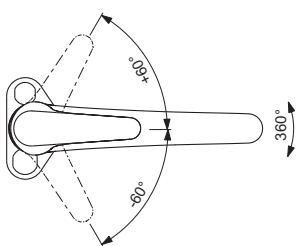

Finishes

AA Chrome

B5344

B5345

B6917

Description

One-hole kitchen mixer with Dish Washer Valve
 Easy-Fix fixation
 Flexible PEX hoses G3/8
 Metal handle with red and blue indicator
 Dish Washer Valve
 47 mm IS Click cartridge with hot water limiter