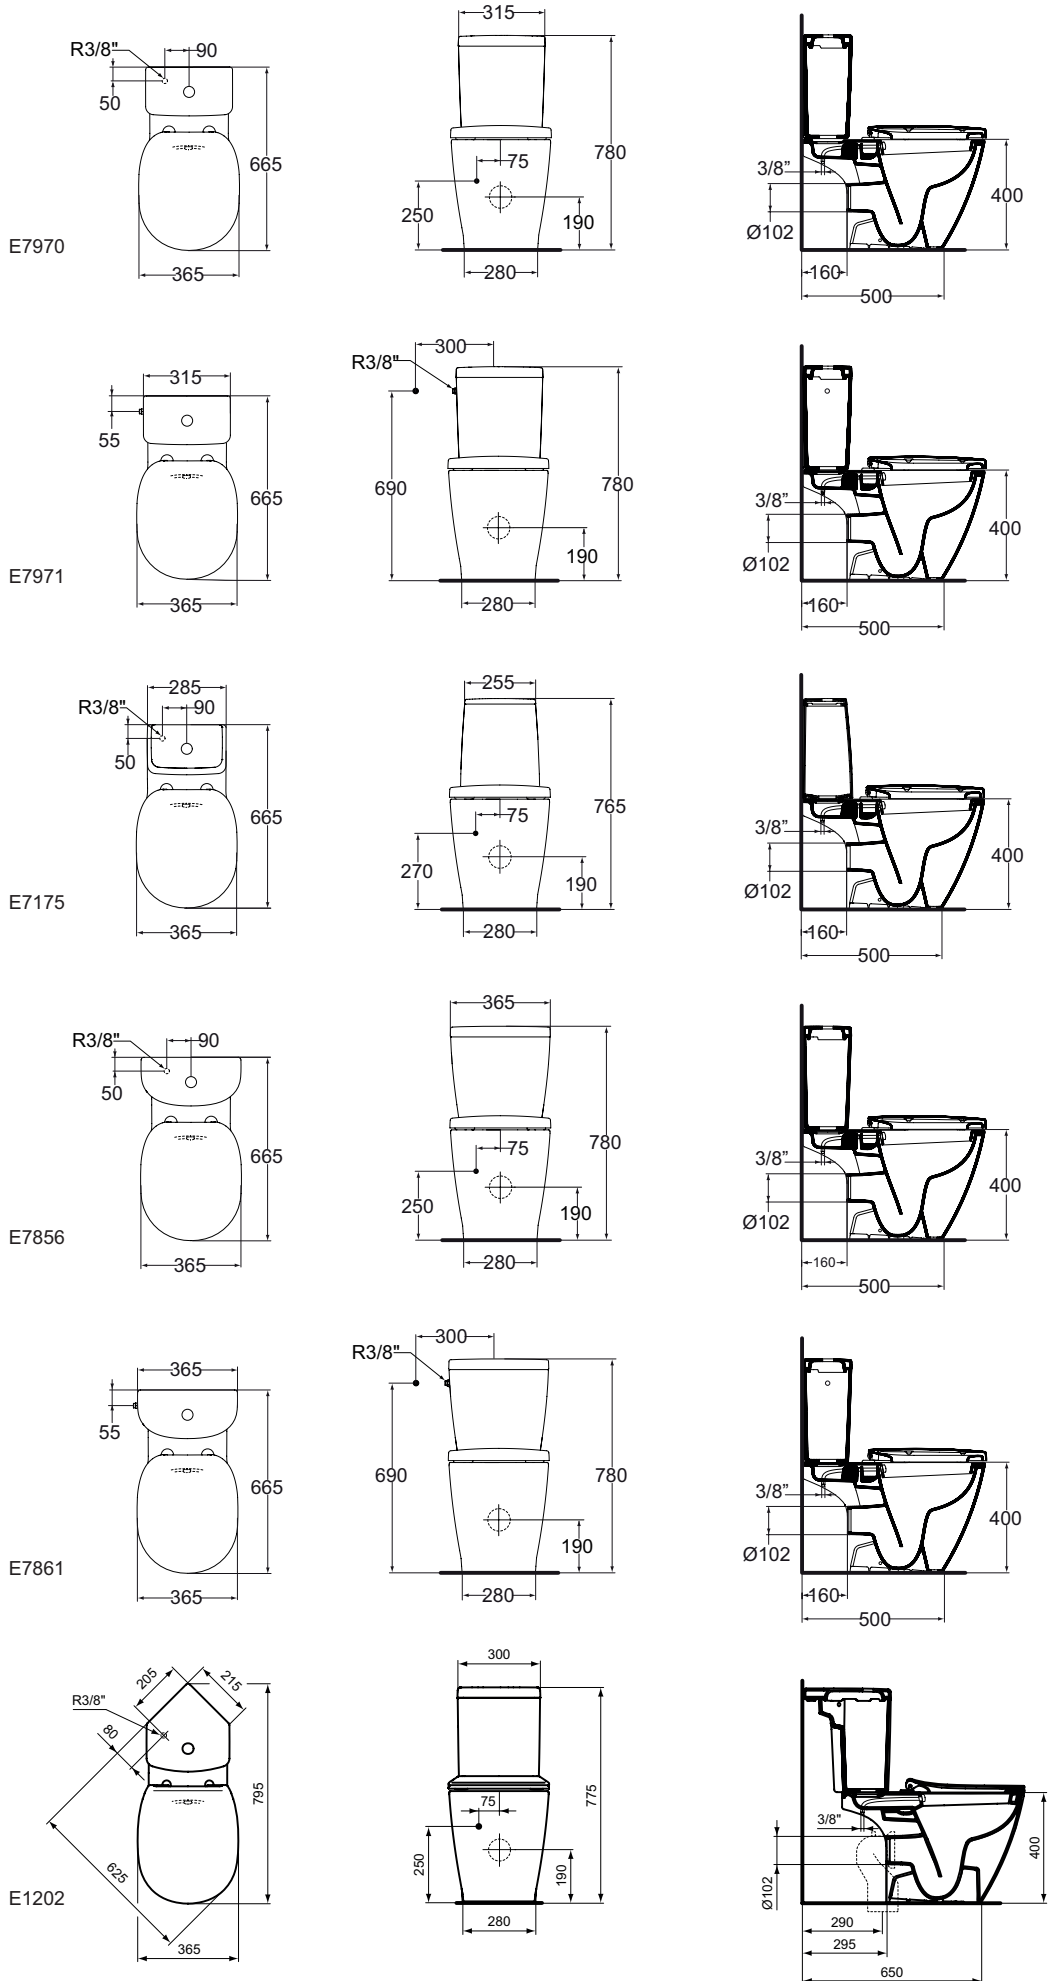

Ceramic products