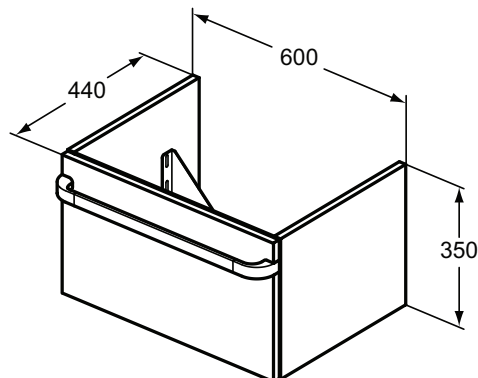

Finishes

- AA Chrome
- FA Glossy light grey
- FC Glossy light brown
- FE Wood light grey
- FF Wood light brown
- WG Glossy White