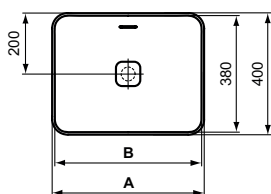

Finishes

- AA Chrome
- 01 Euro White