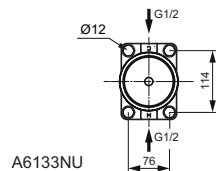

reddot design award 2011

Description

Freestanding bath & shower mixer
40 mm Multiport cartridge – no Click
Hot water limiter – integrated
New design brass body – 2 pieces
Aerator Cascade
Metal handle with red and blue colour indication - printed on handle
Automatic diverter
Hand-spray Stick
Shower hose Idealflex 1250 mm
To be used only in combination with: New KIT 1 – vertical adjustable
and suitable for in-floor installation 80 - 160 mm floor thickness
Floor base escutcheon chrom
Comply with EN817

Necessary equipment

Internal KIT 1 (A6133NU)

Sanitary brass

Product

Freestanding bath & shower mixer

Article-No.

A6120AA

Price/EUR

Necessary equipment

Kit 1, built-in unit

A6133NU

Finishes

AA Chrome

A6133NU