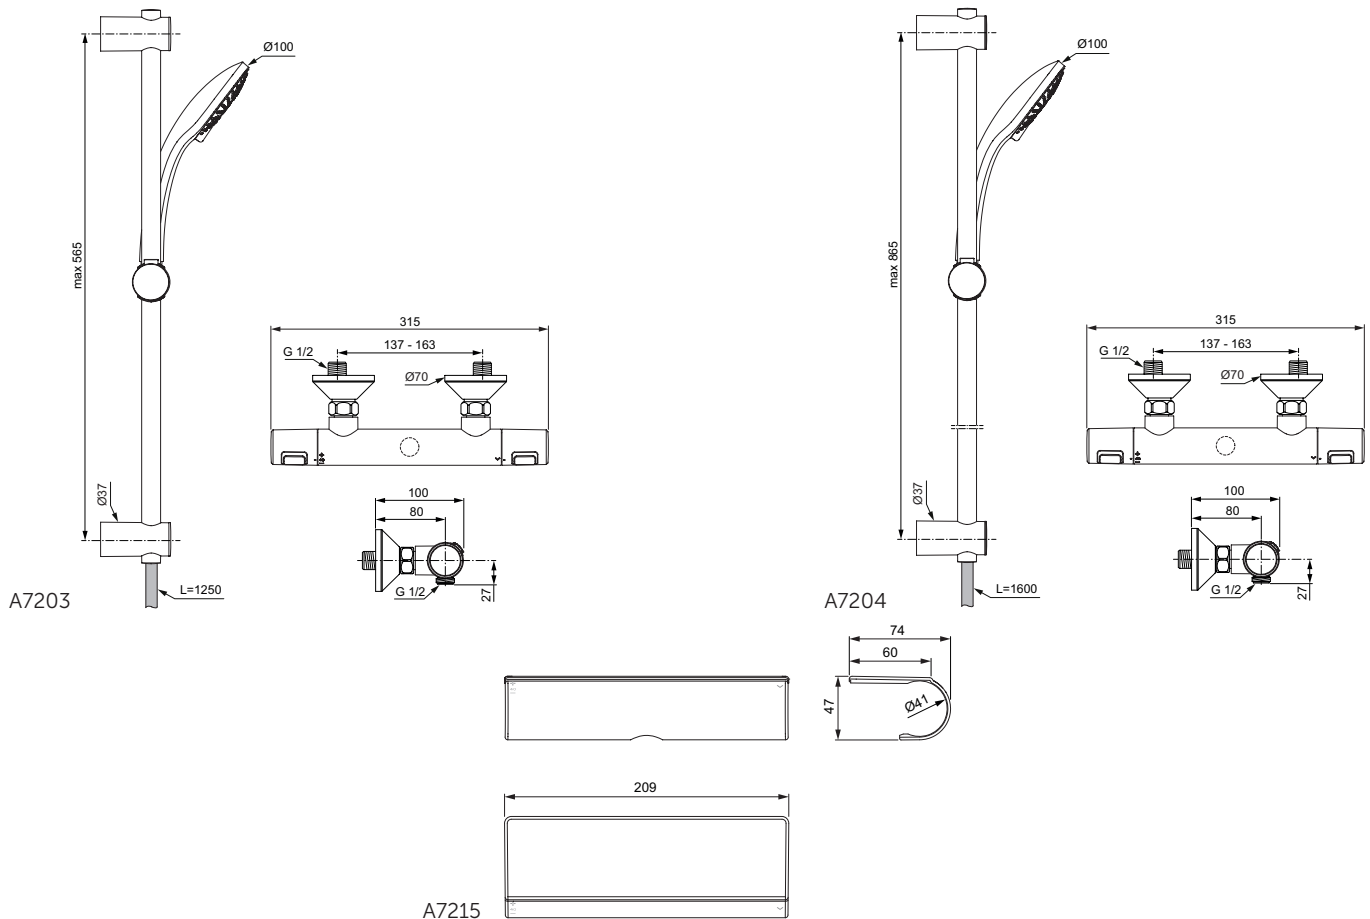

Finishes

AA Chrome