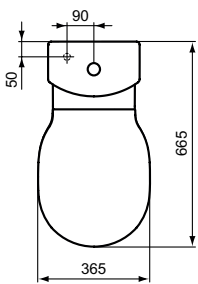

E0137
E0739

A 60 - 150	175 - 205	155 - 225	165 - 210