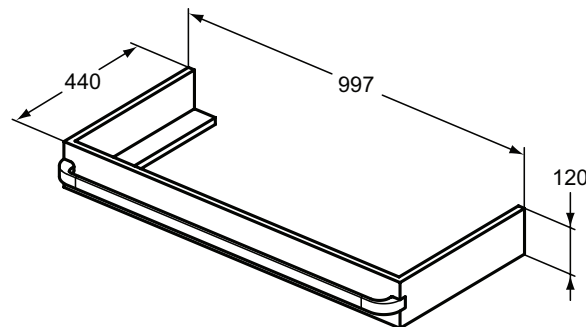

Finishes

- AA Chrome
- FA Glossy light grey
- FC Glossy light brown
- FE Wood light grey
- FF Wood light brown
- WG Glossy White