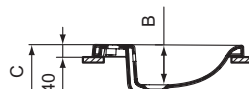

Finishes

- AA Chrome
- 01 Euro White
- MA Euro white Ideal Plus

	A	B	C
E5041	380	115	165
E5042	480	125	175