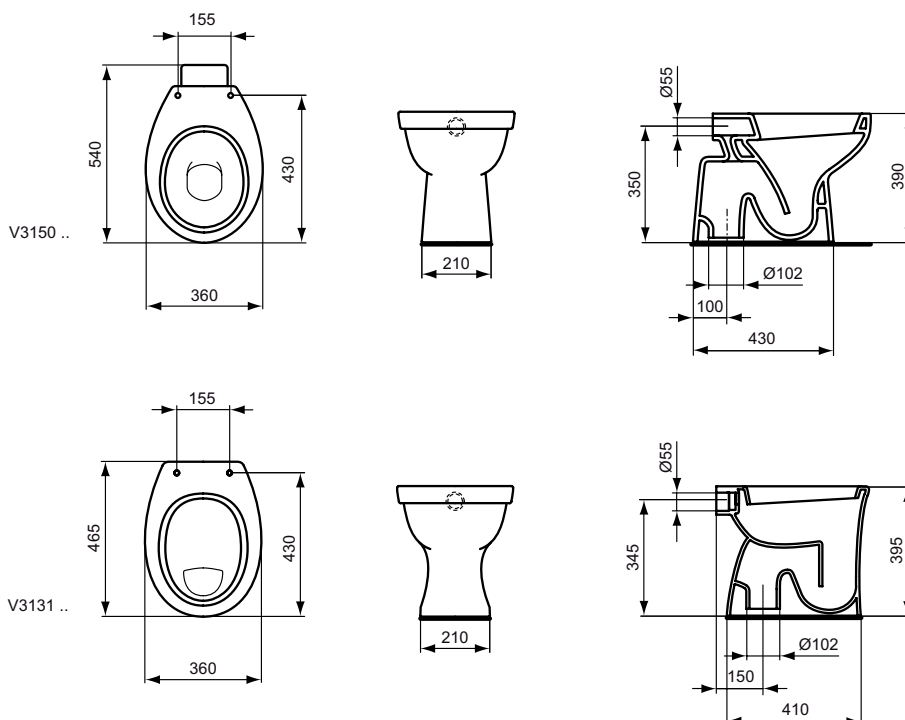

Finishes

01 Euro White