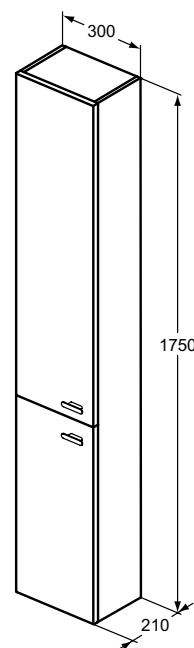

Description

Guest add on unit
Add on unit for assembly with Guest basin units
Handle included
Wall mounted

Glass top (optional for Add on unit)

Column with short projection
To be used in small places

Type of materials: See section 4. Technical information: Materials

Furniture and mirrors

Product	W x D x H mm	Kg	Article-No.	Price/EUR
Guest add on unit	200 x 242 x 500	10,5	E0372KR E0372WG	
Guest Glass top (optional for Add on unit)	218 x 228 x 6	0,7	E0362RU E0362RP E0362SA	
Column with short projection	300 x 210 x 1750	27,1	E0379KR E0379WG	

Finishes

- RP Light Brown glass
- RU Grey glass
- SA White glass
- KR Glossy Grey
- WG Glossy White

E0379