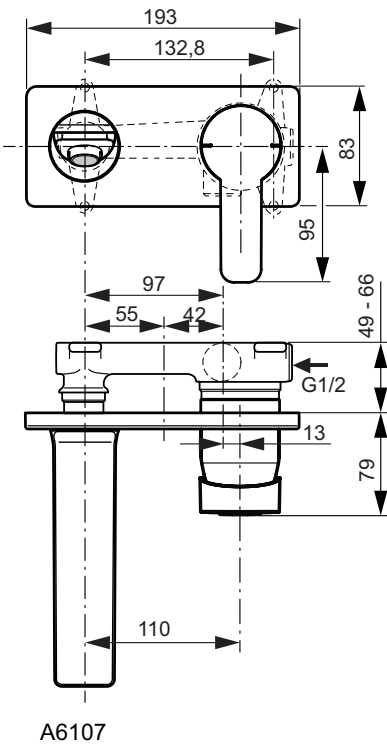

Finishes

AA Chrome