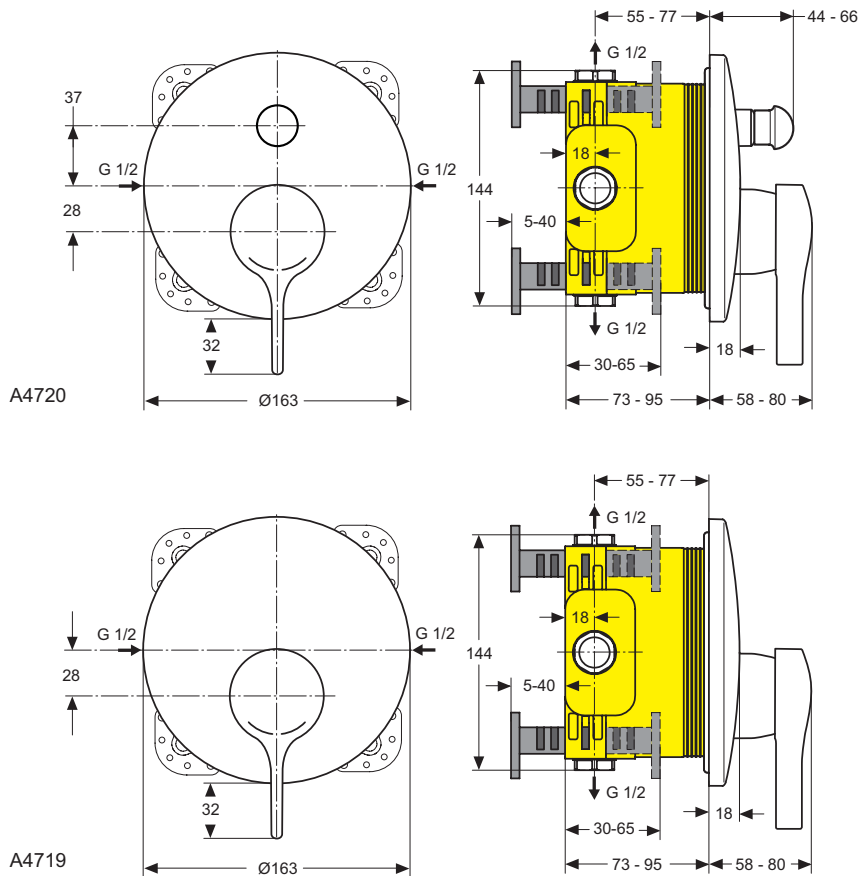

Finishes

AA Chrome