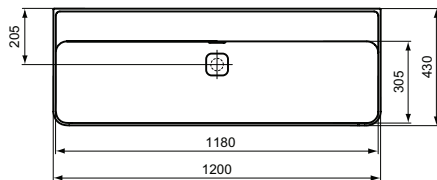

Ceramic products

T3641