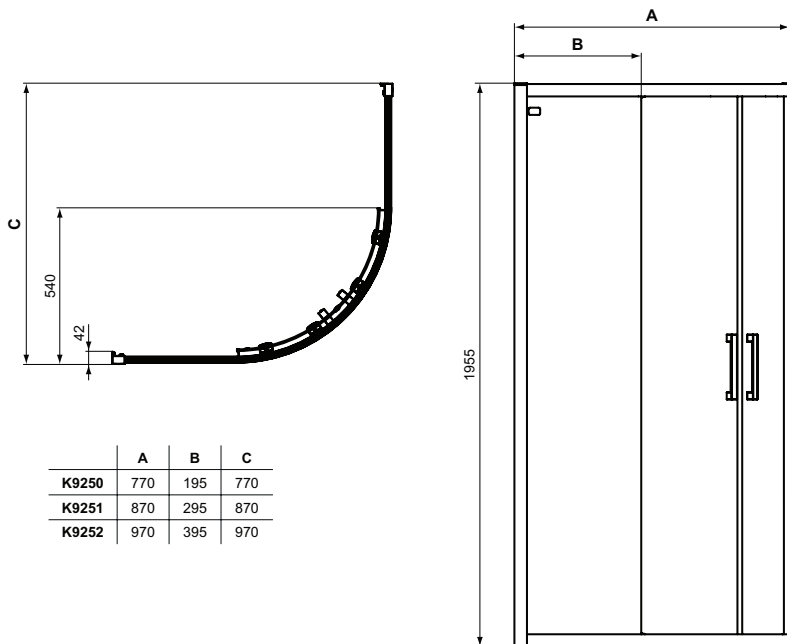

Finishes

- EO Silver profile
- 01 Matt white profile