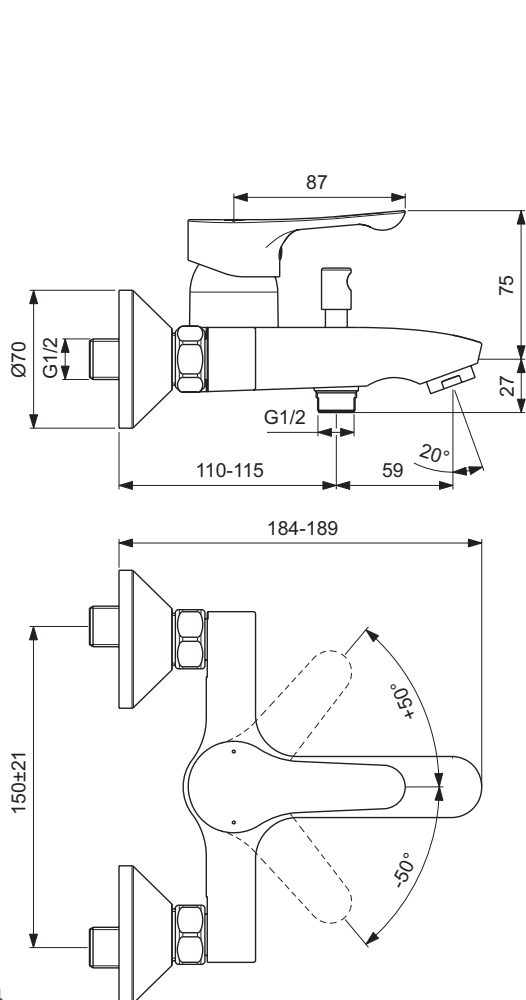

Finishes

AA Chrome

BC654