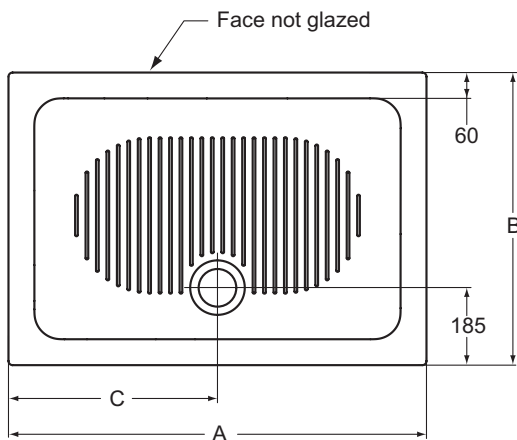

Finishes

- AA Chrome
- 01 Euro White

	A	B	C
T2679	1200	800	600
T2676	1000	800	500
T2674	1000	700	500
T2672	900	750	450
T2670	900	700	450