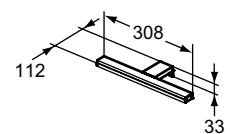

Description

1. **LUXURY Light**
   LED light
   230 V, 50 Hz, 1 x 9 W, IP44, Class II, Energetic class A, 700 Lm, 4000 Kelvin
   Including mounting kit
2. **COMPACT Light**
   LED light
   230 V, 50 Hz, 1 x 6 W, IP44, Class II, Energetic class A, 360 Lm, 6000 Kelvin
   Including mounting kit
3. **TITTY Light**
   LED light
   230 V, 50 Hz, 1 x 4,8 W, IP44, Class II, Energetic class A, 220 Lm, 4000 Kelvin
   Including mounting kit
4. **IRENE Light**
   LED light
   220-240 V, 50-60 Hz, 1x6W IP44, Class II, Energetic class A, 125 Lm, 5700 Kelvin
   Including mounting kit
5. **PANDORA Light 60,8 cm**
   LED light
   220-240 V, 50-60 Hz, 1 x 12 W, IP44, Class II, Energetic class A+, 1320 Lm, 5700 Kelvin
   Including mounting kit
6. **PANDORA Light 30,8 cm**
   LED light
   220-240 V, 50-60 Hz, 1 x 8 W, IP44, Class II, Energetic class A+, 880 Lm, 5700 Kelvin
   Including mounting kit

Type of materials: See section 4. Technical information: Materials

Product	W x D x H mm	Kg	Article-No.	Price/EUR
LUXURY Light	344 x 92 x 43	0,4	T2907AA	
COMPACT Light	200 x 80 x 19	0,4	T2908AA	
TITTY Light	80 x 95 x 47	0,2	T3153AA	
IRENE Light	286 x 102 x 30	0,3	T2909AA	
PANDORA Light 60,8 cm	608 x 112 x 33	0,3	T322967	
PANDORA Light 30,8 cm	308 x 112 x 33	0,3	T320967	

Finishes

AA Chrome

T3209