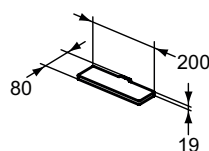

Description

1. **LUXURY Light**
   LED light
   230 V, 50 Hz, 1 x 9 W, IP44, Class II, Energetic class A, 700 Lm, 4000 Kelvin
   Including mounting kit
2. **COMPACT Light**
   LED light
   230 V, 50 Hz, 1 x 6 W, IP44, Class II, Energetic class A, 360 Lm, 6000 Kelvin
   Including mounting kit
3. **TITTY Light**
   LED light
   230 V, 50 Hz, 1 x 4,8 W, IP44, Class II, Energetic class A, 220 Lm, 4000 Kelvin
   Including mounting kit
4. **IRENE Light**
   LED light
   220-240 V, 50-60 Hz, 1x6W IP44, Class II, Energetic class A, 125 Lm, 5700 Kelvin
   Including mounting kit
5. **PANDORA Light 60,8 cm**
   LED light
   220-240 V, 50-60 Hz, 1 x 12 W, IP44, Class II, Energetic class A+, 1320 Lm, 5700 Kelvin
   Including mounting kit
6. **PANDORA Light 30,8 cm**
   LED light
   220-240 V, 50-60 Hz, 1 x 8 W, IP44, Class II, Energetic class A+, 880 Lm, 5700 Kelvin
   Including mounting kit

Type of materials: See section 4. Technical information: Materials

Product	W x D x H mm	Kg	Article-No.	Price/EUR
LUXURY Light	344 x 92 x 43	0,4	T2907AA	
COMPACT Light	200 x 80 x 19	0,4	T2908AA	
TITTY Light	80 x 95 x 47	0,2	T3153AA	
IRENE Light	286 x 102 x 30	0,3	T2909AA	
PANDORA Light 60,8 cm	608 x 112 x 33	0,3	T322967	
PANDORA Light 30,8 cm	308 x 112 x 33	0,3	T320967	

Finishes

AA Chrome

T2908