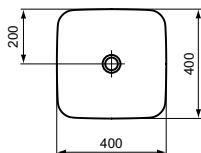

Description

Vessel basin 60, 40 cm
Without tap hole and without overflow hole
Including fixation set D570967 and cutting template VV2401290524 (for Vessel basin Rectangular 60 cm)/cutting template VV2401290523 (for Vessel basin Square 40 cm)
In carton box
EN 14688
Please make sure to assembly with free waste J3291AA (order separately!)
For assembly with: Connect Air Basin units on worktop with Design siphon

Product	W x D x H mm	Kg	Article-No.	Price/EUR
Vessel basin Rectangular 60x40 cm	600 x 400 x 135	11,5	E034801	
Vessel basin Square 40 cm	400 x 400 x 135	9,0	E034701	

Recommended equipment

Design siphon G1 1/4 (in case of alone basin installation)			E0079AA	
Design stop angle valve (water connection G1/2, connection with mixer 10 mm/ G3/8) - 1 pc			A3491AA	
Siphon waste G1 1/4 - tubular type			A2305AA	
Stop angle valve (water connection G1/2, connection with mixer 10 mm/ G3/8) - 1pc			B7883AA	
Escutcheon for siphon G1 1/4 (in case installation with mixer without pop-up waste)			B4801AA	
Free waste G1 1/4 for basins without overflow			J3291AA	

Finishes

- AA Chrome
- 01 Euro White

E0348