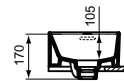

Finishes

- AA Chrome
- 01 Euro White

T2994