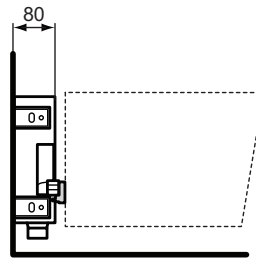

Accessories Included:

- Bidet fixing hardware
- Frame fastening materials
- Outlet bend multi fit 40-32/50-40 mm

Product

Product	W x D x H mm	Kg	Article-No.	Price/EUR
ProSys™ bidet light frame	500 x 80 x 320	3,2	R016567	
ProSys™ bidet half frame	420 x 80-120 x 505	5,9	R015967	