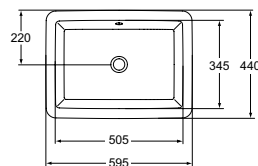

Finishes

- AA Chrome
- 01 Euro White

K0779

K0780

Ceramic products

Description

STRADA "O" Vessel basin
 Without tap hole and without overflow hole
 In carton box
 EN 14688
 Including: Fixation set E009567 and furniture cutting template
 For instalation with vessel faucet only (extended version) and free waste
 - Oval vessel basin 76x43 cm
 - Oval vessel basin 60x42 cm
 - Round vessel basin 43x43 cm