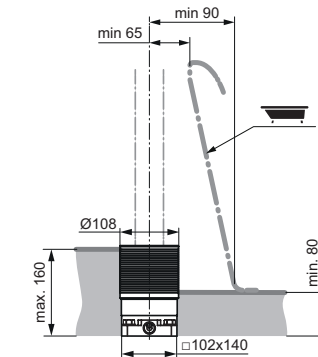

reddot design award 2011

Description

Freestanding bath & shower mixer
40 mm Multiport cartridge – no Click
Hot water limiter – integrated
New design brass body – 2 pieces
Aerator Cascade
Metal handle with red and blue colour indication - printed on handle
Automatic diverter
Hand-spray Stick
Shower hose Idealflex 1250 mm
To be used only in combination with: New KIT 1 – vertical adjustable
and suitable for in-floor installation 80 - 160 mm floor thickness
Floor base escutcheon chrom
Comply with EN817

Necessary equipment

Internal KIT 1 (A6133NU)

Sanitary brass

Product

Freestanding bath & shower mixer

Article-No.

A6120AA

Price/EUR

Necessary equipment

Kit 1, built-in unit

A6133NU

Finishes

AA Chrome