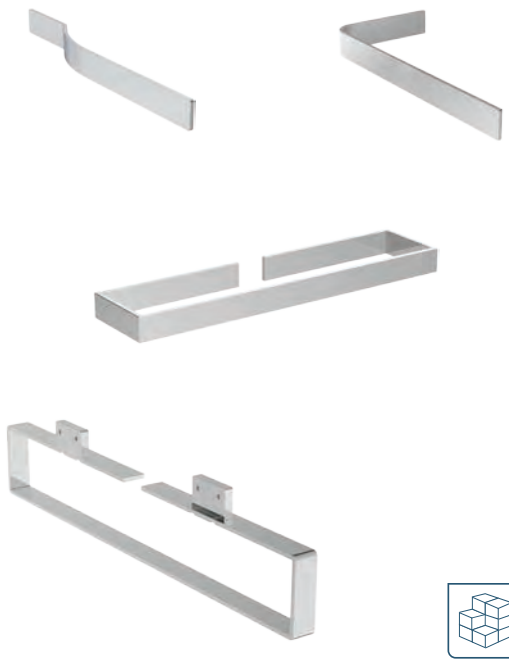

Finishes

FY Dark Grey Anodise

	A
U8600	600
U8601	850
U8602	1050
U8603	1200

Description

Towel rail - Onda
Including mounting kit

Towel rail - Bordo
Including mounting kit

Towel rail - Cubo, 35 cm
Including mounting kit