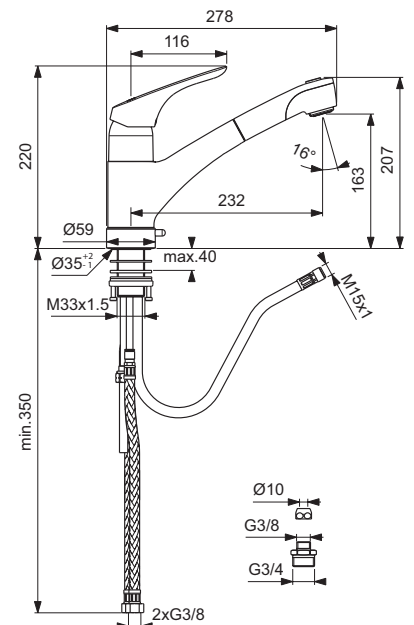

Finishes

AA Chrome

B5347

B5349

Sanitary brass