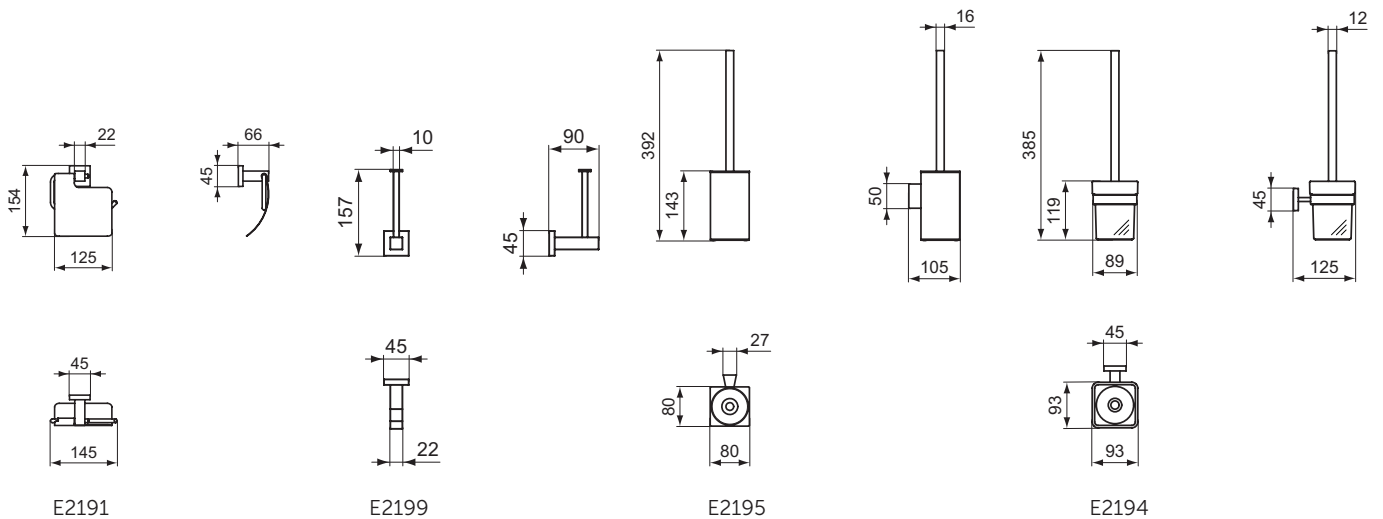

Finishes

AA Chrome

Accessories