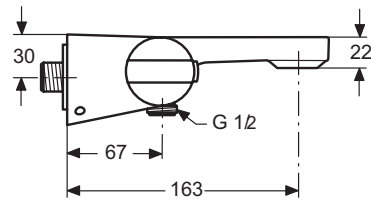

Sanitary brass