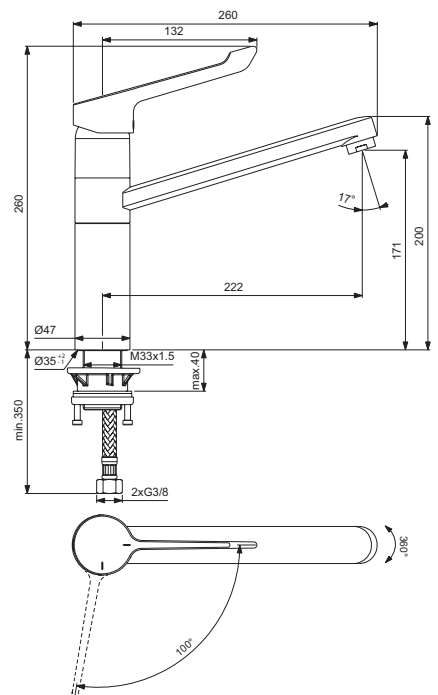

Sanitary brass

Product

	Article-No.	Price/EUR
One-hole sink mixer	BC135AA	
One-hole sink mixer for low pressure ND	BC136AA	
One-hole sink mixer with medical handle	BC137AA	

Finishes

AA Chrome

BC135

BC136

BC137