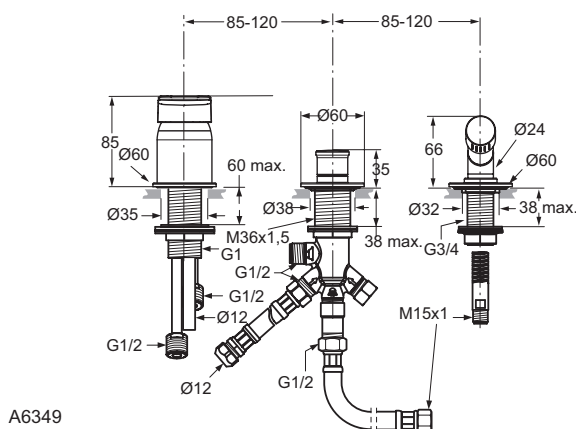

Finishes

AA Chrome