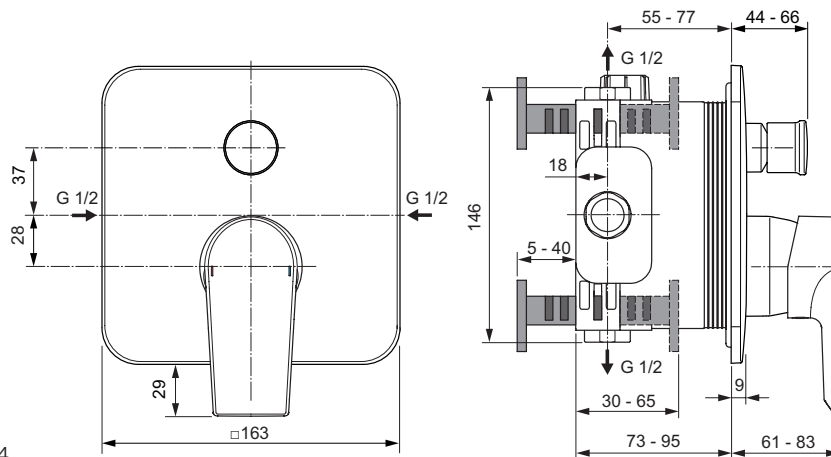

Description

Built-in shower mixer
Built-in Kit 2 based on A1000NU
47 mm Click cartridge
Metal handle with logo Ideal Standard and red/blue printing
Chrome plated metal escutcheon
Noise class 1
To be used only in combination with A1000NU Kit 1 (internal part)
Comply with EN817

Built-in bath & shower mixer
Built-in Kit 2 based on A1000NU
47 mm Click cartridge
Automatic diverter
Metal handle with logo Ideal Standard and red/blue printing
Chrome plated metal escutcheon
Noise class 1
To be used only in combination with A1000NU Kit 1 (internal part)
Comply with EN817

Necessary equipment

EASY-BOX universal built-in Kit 1 (A1000NU)

Sanitary brass

Product

Product	Article-No.	Price/EUR
Built-in shower mixer	A7123AA	
Built-in bath & shower mixer	A7124AA	

Necessary equipment

EASY BOX universal built-in Kit 1	A1000NU	

Finishes

AA Chrome

A7124