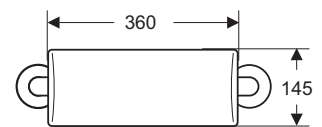

Description

Contour 21 grab rails
A comprehensive range of grab rails for use where facilities for people with disabilities or infirmities must be provided
35 mm tube
5 colour finishes
Concealed fixing

Contour 21 toilet roll holder for hinged support arm

Contour 21 backrest & Backrest cushion

Product	W x D x H mm	Kg	Article-No.	Price/EUR
Hinged support arm 80 cm	107 x 848 x 242		S6360AC S6360LJ S6360RN S636036 S6360MY	
Hinged support arm 65 cm	107 x 698 x 242		S636136 S6361LJ S6361RN S6361AC S6361MY	
Toilet roll holder for hinged support arm			S6363AC S6363LJ S6363RN S636336 S6363MY	

Recommended equipment

Backrest, without cushion	S6466AC S6466LJ S6466RN S646636 S6466MY
Backrest, without cushion	S6481AC S6481MY S648136 S6481LJ S6481RN
Backrest cushion, support and clips	S688467

Finishes

- AC White
- MY Stainless Steel
- LJ Grey Varnish
- 36 Blue
- RN Charcoal

	A	B
S6360	800	848
S6361	650	698

S688467

	A	B
S6481	260	170
S6466	310	220