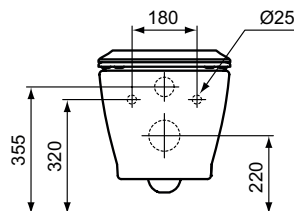

Ceramic products

Description

Wall mounted bowl with fully hidden fixation - AquaBlade® Washdown
Including fixation kit TT0299327 (for fully hidden attachment - no lateral holes)
In carton box
EN 997
Note: Depending on the concealed system used and/or the wall thickness for the installation, it may be required to order separately the elongated outlet sleeve (length 280mm) - code W872367
Note: AquaBlade® WCs installation with pressure flush valve is not recommended!

Wall mounted bowl - Rimless
EN 997
Washdown
Note: Rimless WCs installation with pressure flush valve is not recommended!

Necessary equipment

Seat and cover THIN, metal hinges, duroplast (E772301)
Seat and cover THIN, SOFT CLOSE with Easy Take Off hinges, duroplast (E772401)
Seat and cover, metal hinges, duroplast (E712801)
Seat and cover, SOFT CLOSE with Easy Take Off hinges, duroplast (E712701)

Recommended equipment

Installation systems (see section 2.2. Installation systems)

Product	W x D x H mm	Kg	Article-No.	Price/EUR
Wall mounted bowl with fully hidden fixation - AquaBlade®	365 x 540 x 340	29,0	E047901	
Wall mounted bowl - Rimless, loose on pallet	360 x 550 x 335	21,8	E817401 E8174MA	
Wall mounted bowl - Rimless, in carton box	360 x 550 x 335	23,9	E814901 E8149MA	

Necessary equipment

Seat and cover THIN, metal hinges	2,5	E772301	
Seat and cover THIN, SOFT CLOSE with Easy Take Off hinges	2,5	E772401	
Seat and cover, metal hinges	2,5	E712801	
Seat and cover, SOFT CLOSE with Easy Take Off hinges	3,0	E712701	

Recommended equipment

Out sleeve PVC for installation system, Ø100mm, L=280mm /recommended for E0479/	W872367	
Holey restrictor (in case nominal full flush volume is more than 6L up to 9L)	WW965956	

Finishes

- 01 Euro White
- MA Euro white Ideal Plus