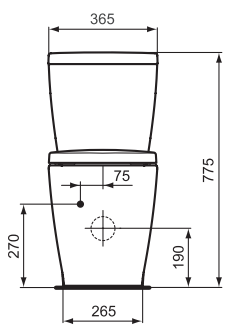

A
T682067		210
J324867		145