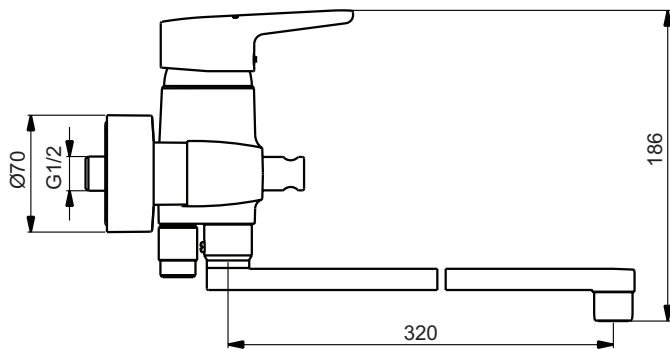

Finishes

AA Chrome

B9923