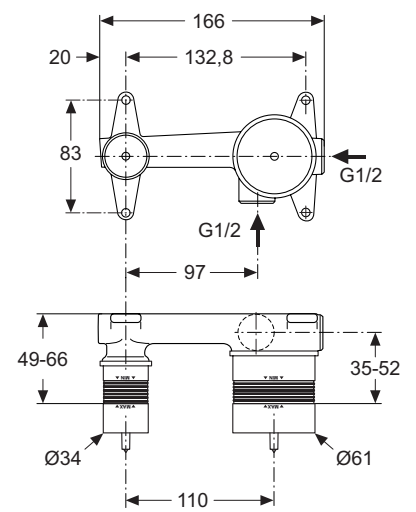

Description

Built-in basin mixer
Built-in Kit 2 (visible part)
47 mm IS ceramic cartridge with hot water limiter
Metal handle with red and blue colour indication - printed on handle
Tubular spout 195 mm
Cache aerator
To be used only in combination with:
A5948NU Kit 1 (internal part) (order separately) (See Section Built-in parts)
Comply with EN817

Necessary equipment

Built-in unit, Kit 1 (A5948NU)

Sanitary brass

Product	Article-No.	Price/EUR
Built-in basin mixer	A5933AA	
Necessary equipment		
Built-in unit, Kit 1	A5948NU	

Finishes

AA Chrome

A5948