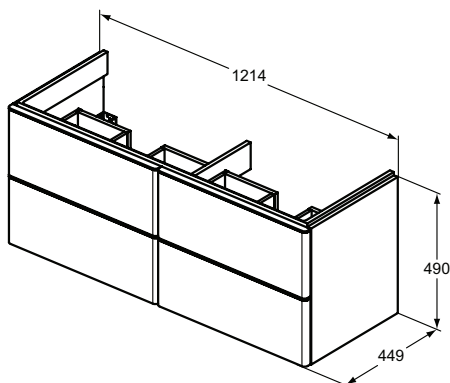

Finishes

- WG Glossy White
- PA Dark Walnut
- PB Gold Oak
- Y2 Matt Anthracite (Lacquered)

T4298