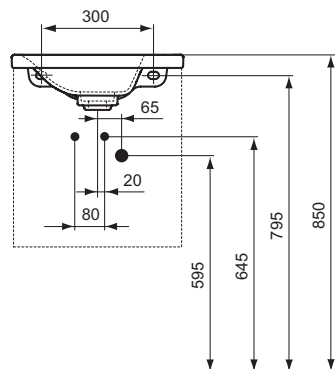

Finishes

- AA Chrome
- 01 Euro White