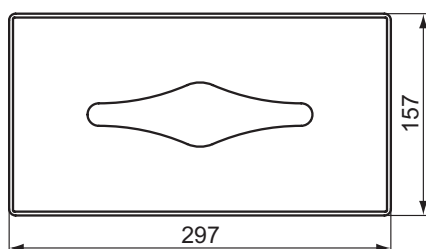

Description

Tissue holder with cover
Including fixation set

Spare tissue holder without cover
Including fixation set

Kleenex holder
Stainless steel
Built-in

Product

Product	W x D x H mm	Kg	Article-No.	Price/EUR
Tissue holder with cover	122 x 63 x 118	0,4	A9127AA	
Spare tissue holder without cover	48 x 144 x 48	0,3	A9132AA	
Kleenex holder	297 x 157 x 58	0,9	A9133MY	

Finishes

- AA Chrome
- MY Stainless Steel