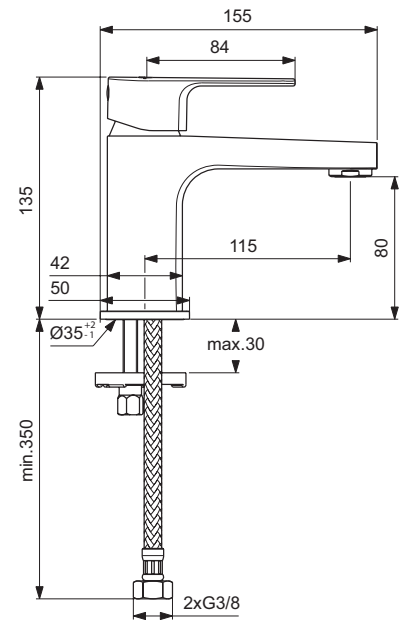

NEW

Description

- One-hole basin mixer H80
- 28 mm ceramic cartridge FirmaFlow® with hot water limiter
- Metal handle with red and blue indicator
- Aerator Perlator with 5 l/min flow rate limiter
- Decorative rosette part of the body (one piece)
- Easy-Fix system for installation
- Flexible hoses G3/8" for water supply system connection
- Metal pop-up waste
- Comply with EN817
- The same with plastic pop-up waste
- The same without pop-up waste

Available in April 2020

Sanitary brass

Product

Product	Article-No.	Price/EUR
One-hole basin mixer H80 with metal pop-up waste	BC685AA	
One-hole basin mixer H80 with plastic pop-up waste	BC684AA	
One-hole basin mixer H80 without pop-up waste	BC682AA	

Finishes

AA Chrome

BC682