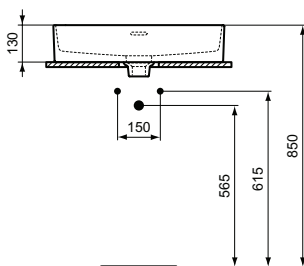

Finishes

- AA Chrome
- 01 Euro White