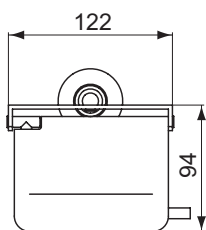

Finishes

- AA Chrome
- MY Stainless Steel

A9127