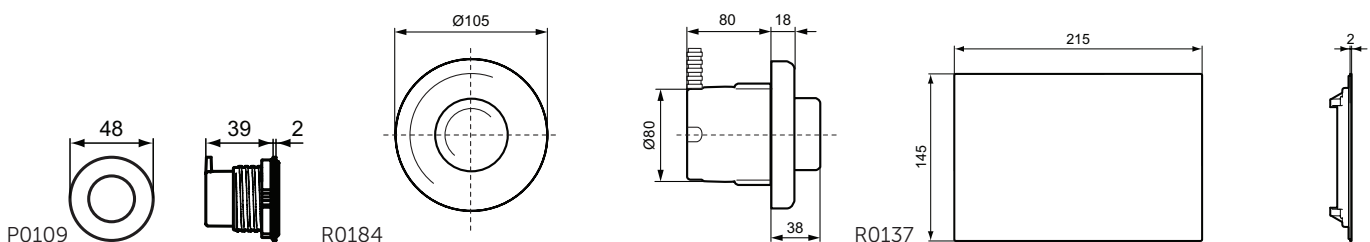

Finishes

- AA Chrome
- AC White
- JG Matt Chrome