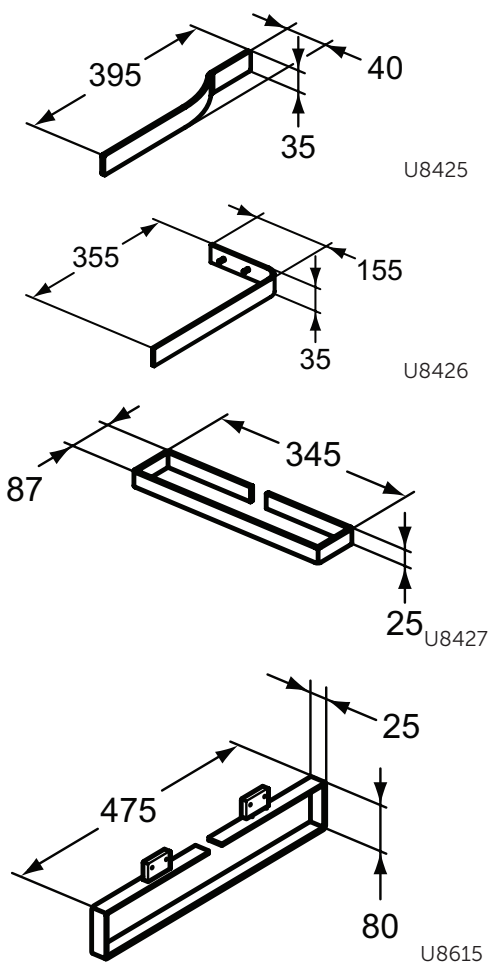

Finishes

AA Chrome