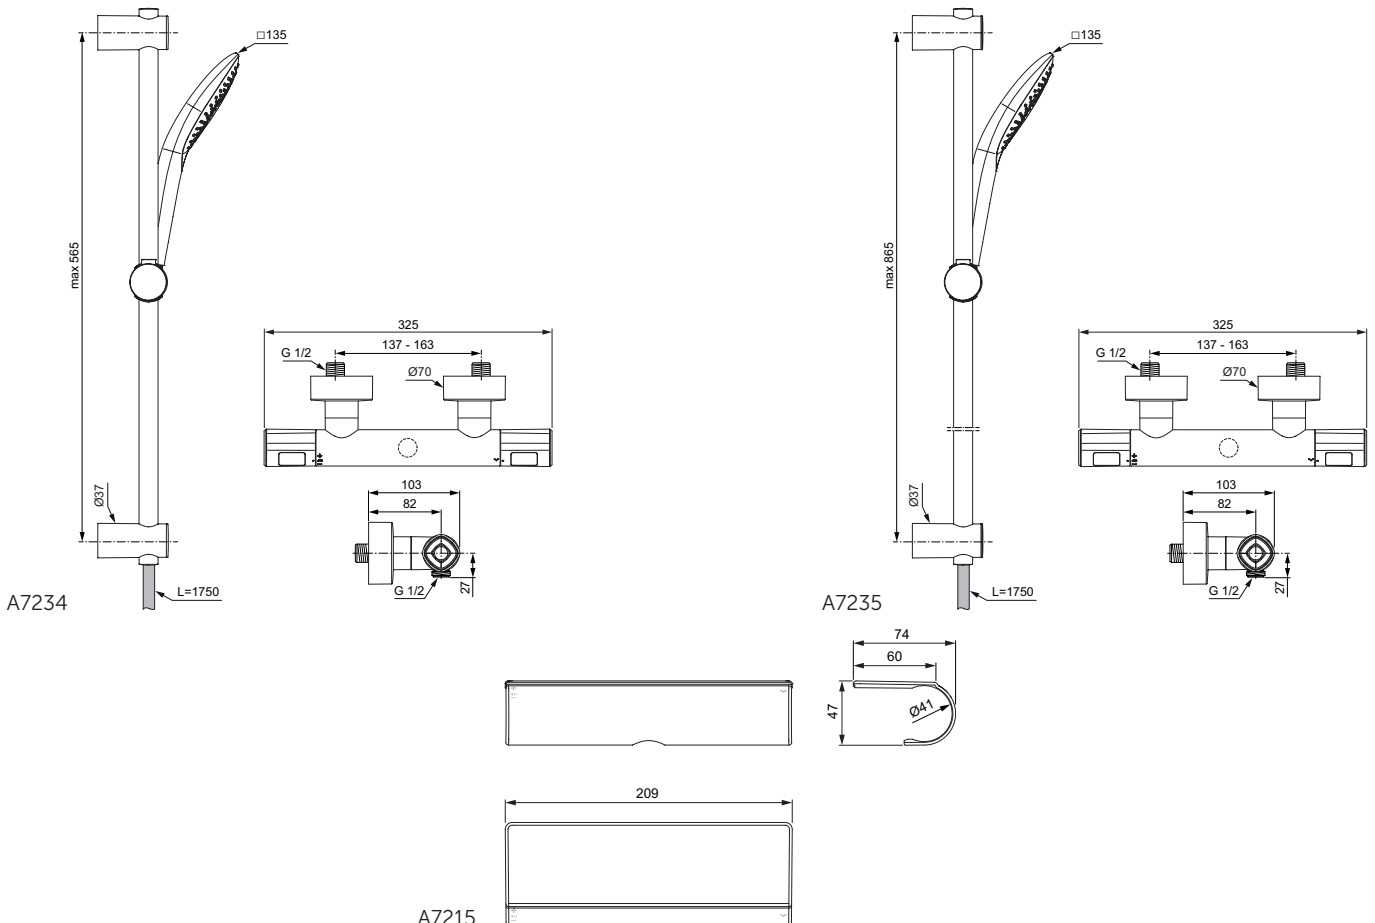

Finishes

AA Chrome