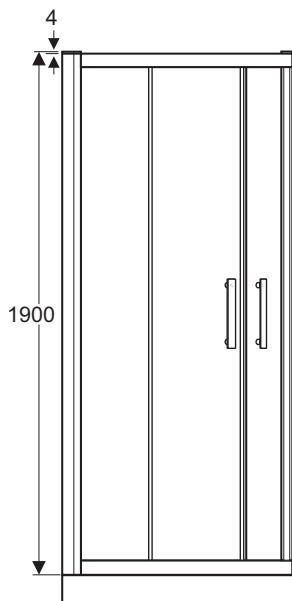

Finishes

EO Silver profile

Corner entry enclosure	A Width (mm)	B Opening (mm)
L6386	970-995	535
L6383	870-895	535
L6380	770-795	415

Wellness