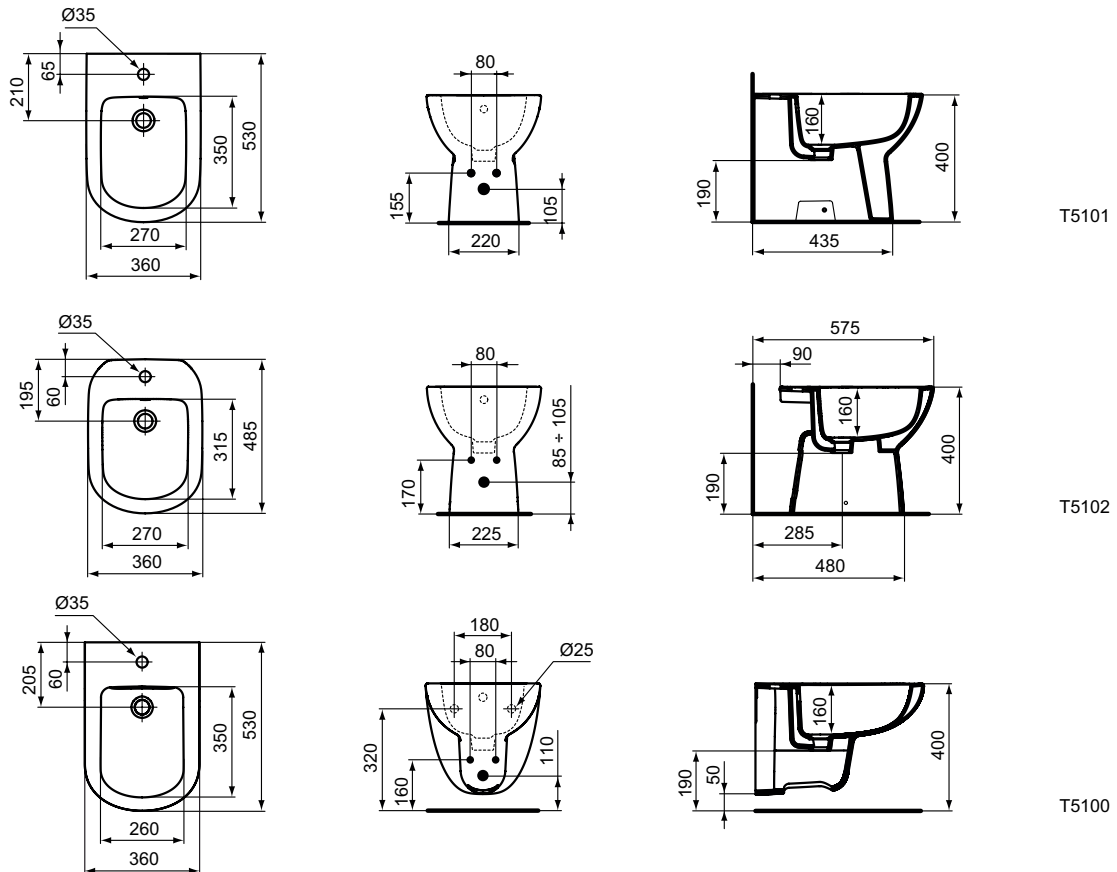

Finishes

- AA Chrome
- 01 Euro White