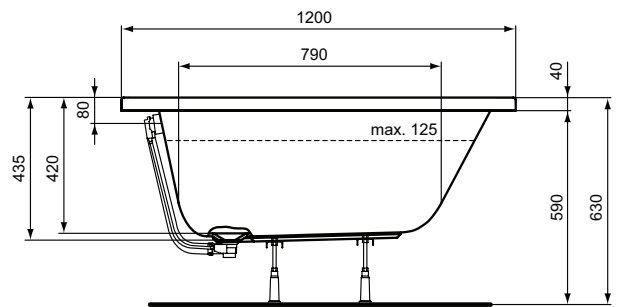

Recommended equipment

Leg set	C896067	
Waste siphon Ø 52 mm	B4812AA	

Finishes

AA Chrome

01 Euro White

W0041

W0040

Wellness