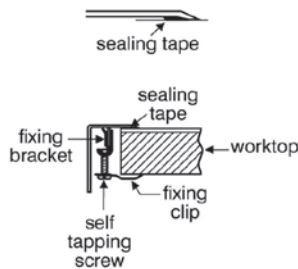

Description

Troon 2 countertop basin
Countertop washbasin 39 cm complete
With 1. 1/2" waste and fixing clips, no overflow
Can also be fixed using clips provided as under-countertop washbasin
Can be mounted from on top or underneath
Trap 1 1/2" plastic resealing bottle with 75mm seal, multi-purpose outlet (not included)

Berwick 2 countertop basin
Stainless steel self rimming countertop bowl
1 1/4" combined chainwaste & plug overflow, with fixing kit
Trap 1 1/4" plastic resealing bottle with 75mm seal, multi-purpose outlet (not included)

Product	W x D x H mm	Kg	Article-No.	Price/EUR
Troon 2 Countertop washbasin 39 cm complete	388 x 388 x 150	2,6	S2629MY	
Berwick 2 Stainless steel self rimming countertop bowl	472 x 390 x 140	2,8	S2628MY	

Recommended equipment

Trap 1 1/2" plastic resealing bottle with 75 mm seal, multi-purpose outlet (for Troon 2)	S892567	
Trap 1 1/4" plastic resealing bottle with 75 mm seal, multi-purpose outlet (for Berwick 2)	S892067	

Finishes

MY Stainless Steel

S2629MY