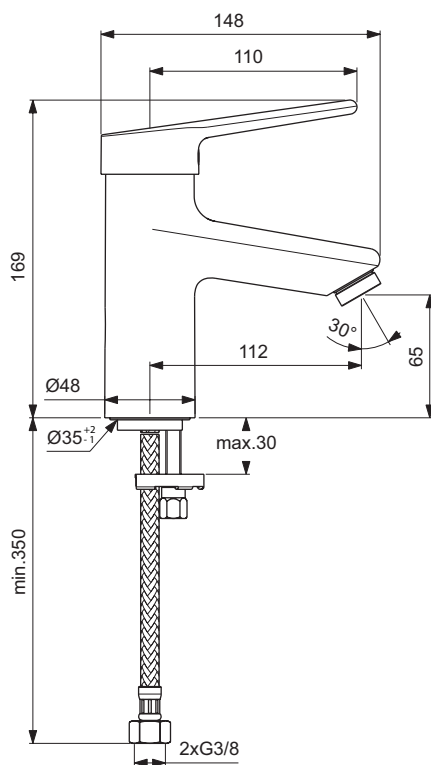

Description

Ceraplus 2 One-hole Basin mixer
Brass cast body with inclined self-draining spout
Metal handle with red and blue colour indication - printed on handle, 110 mm
Metal pop-up waste
Low-aerosol flow straightener in vandal proof housing
Flow restrictor 8,4 l/min (inside cartridge)
PEX flexible hoses G 3/8"
38 mm cartridge HWTC
Easy-Fix system for installation
Noise Class 1
Comply with EN817
All materials used in contact with drinking water are in accordance with KTW, ACS and WRAS requirements
- The same without pop-up waste

Ceraplus 2 One-hole Basin mixer with medical handle
Brass cast body with inclined self-draining spout
Medical Metal handle with red and blue colour indication - printed on handle, 160 mm
Metal pop-up waste
Low-aerosol flow straightener in vandal proof housing
Flow restrictor 8,4 l/min (inside cartridge)
PEX flexible hoses G 3/8"
38 mm cartridge HWTC
Easy-Fix system for installation
Noise Class 1
Comply with EN817
All materials used in contact with drinking water are in accordance with KTW, ACS and WRAS requirements

Product

Product	Article-No.	Price/EUR
One-hole Basin mixer with pop-up waste	BC091AA	
One-hole Basin mixer without pop-up waste	BC092AA	
One-hole Basin mixer with medical handle and pop-up waste	BC097AA	

Finishes

AA Chrome

BC092

Public sector solutions