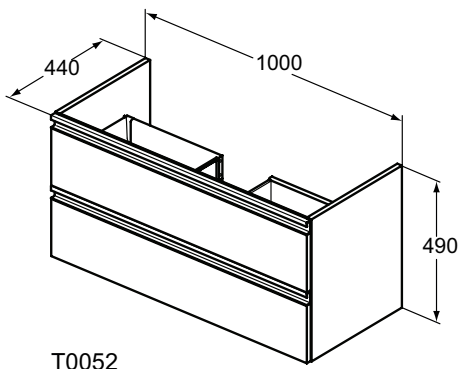

Finishes

- OV Glossy White (Handle: Matt White)
- PH Glossy Light Grey (Handle: Matt Light Gray)
- PU Matt Dark Taupe (Handle: Matt Dark Taupe)
- VI Light Wood (Handle: Matt Light Gray)
- WI Matt Avio (Handle: Matt Light Gray)