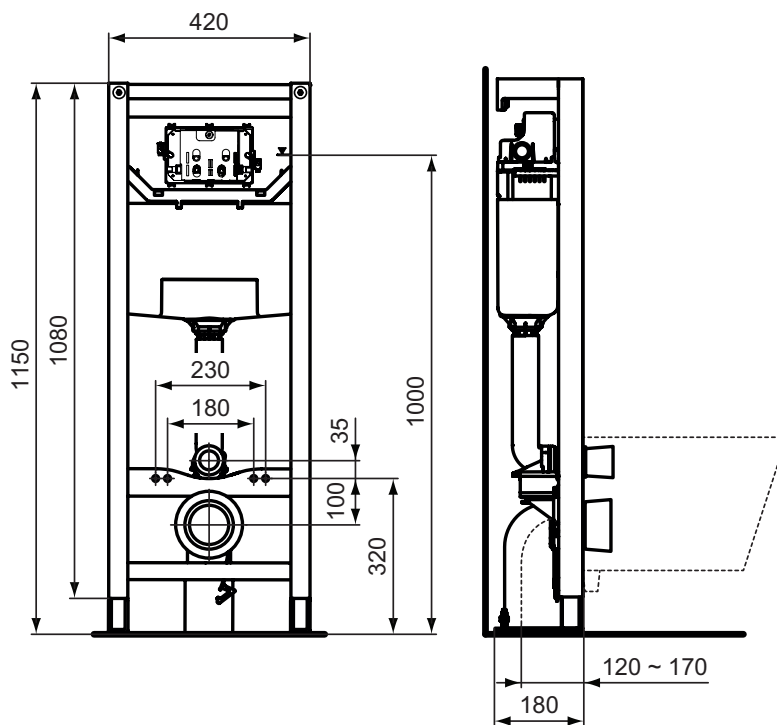

Product	W x D x H mm	Kg	Article-No.	Price/EUR
ProSys™ 120M freestanding frame	420 x 180 x 1150	19,4	R015467	

Recommended equipment

Corner installation kit (enables the installation of WCs in bathroom corners), compatible with ProSys™ 120 and ProSys™ 80 frames and freestanding frames	R018567	
Acoustic insulation for wall mounted WC and bidet	R017467	
Noise insulation kit - frame to floor (avoids direct contact between the frame and the floor)	R010667	

Installation systems