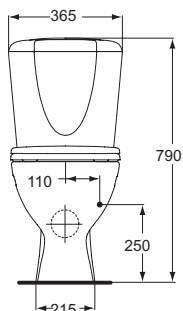

Finishes

01 Euro White

W9042
W9087
W9034