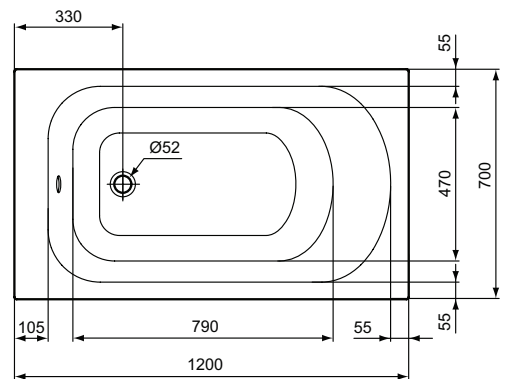

Recommended equipment

Leg set	C896067	
Waste siphon Ø 52 mm	B4812AA	

Finishes

AA Chrome

01 Euro White

W0041

W0040

Wellness