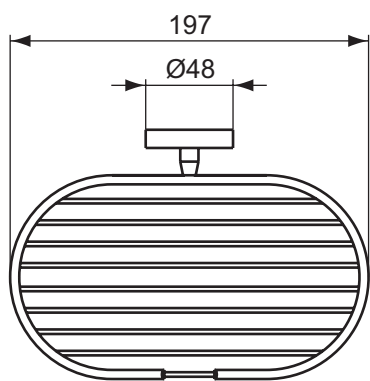

Finishes

AA Chrome

Accessories

A9112