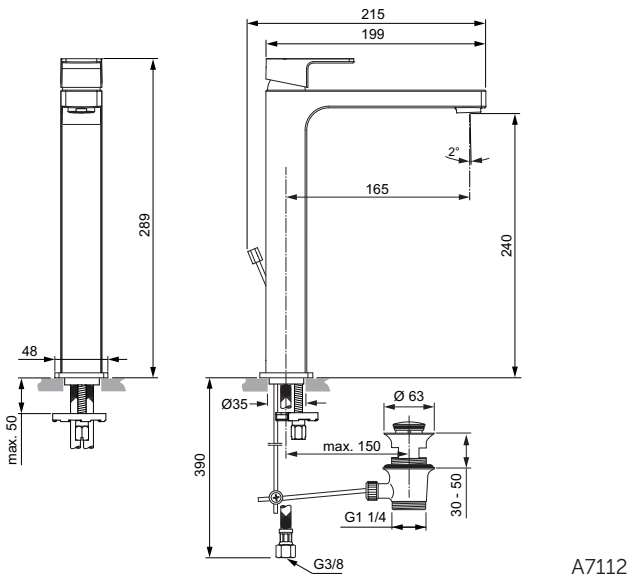

Finishes

AA Chrome