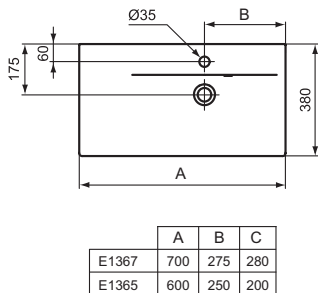

Finishes

- AA Chrome
- 01 Euro White