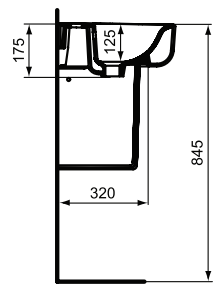

Finishes

- AA Chrome
- 01 Euro White