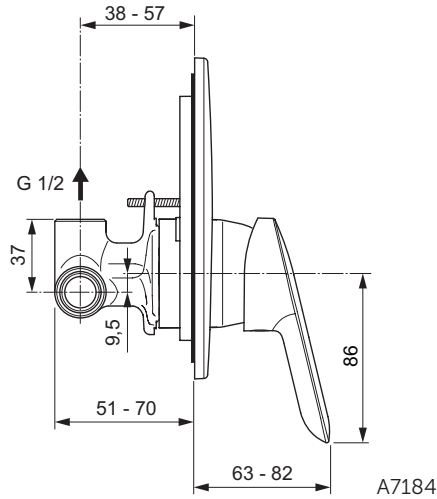

Finishes

AA Chrome