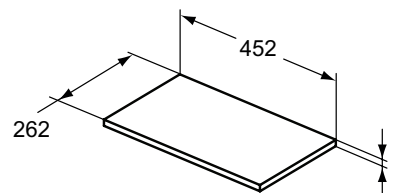

Necessary equipment

Handle for Guest Basin unit/structure 45 cm	447 x 48 x 30	0,6	R4356WG R4356AA

Recommended equipment

Open Shelf (white painted) 45 cm giving some additional space	R4344WG

Finishes

- AA Chrome
- FA Glossy light grey
- FC Glossy light brown
- FE Wood light grey
- FF Wood light brown
- WG Glossy White

Furniture and mirrors

R4338