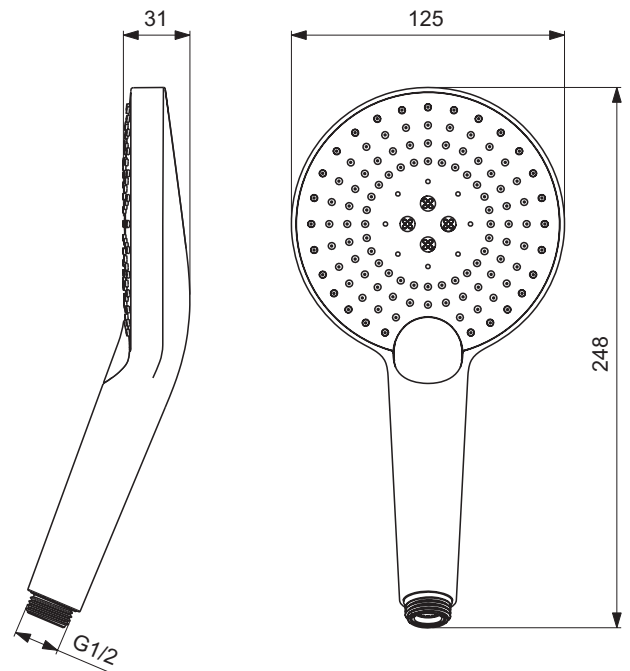

Product

Idealrain EvoJET Diamond Hand shower 134 mm
 Idealrain EvoJET Round Hand shower 125 mm

Article-No. Price/EUR

B1760AA	
B1759AA	

Finishes

AA Chrome

B1760

B1759