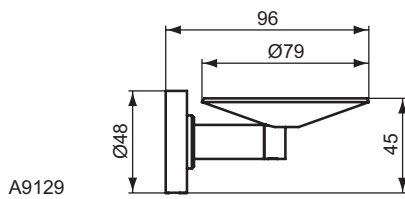

Finishes

- AA Chrome
- MY Stainless Steel