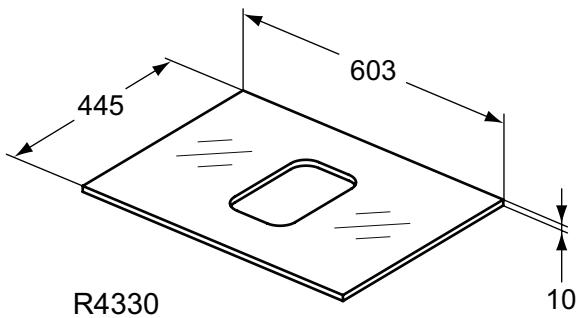

Finishes

- SA White glass
- FA Glossy light grey
- FC Glossy light brown
- FE Wood light grey
- FF Wood light brown
- WG Glossy White