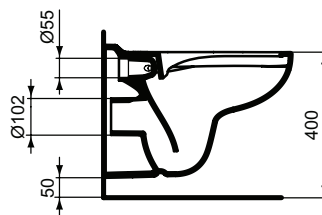

Finishes

01 Euro White