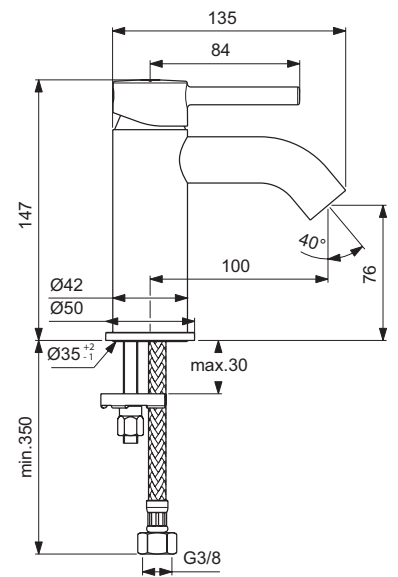

Description

One-hole basin mixer with Click waste
35 mm ceramic cartridge with hot water limiter
Metal handle with red and blue colour indication
Cache aerator with 5 l/min flow rate limiter (mounted on the product)
Flow straightener outlet (in the box separately)
Click waste
Easy-Fix fixation
Flexible hoses G3/8" for water supply
Comply with EN817

One-hole basin mixer
35 mm ceramic cartridge with hot water limiter
Metal handle with red and blue colour indication
Cache aerator with 5 l/min flow rate limiter
Metal pop-up waste
Easy-Fix fixation
Flexible hoses G3/8" for water supply
Comply with EN817
- The same without pop-up waste

Sanitary brass

Product

Product	Article-No.	Price/EUR
One-hole basin mixer with Click waste	BC186AA	
One-hole basin mixer with pop-up waste	BC193AA	
One-hole basin mixer without pop-up waste	BC268AA	

Finishes

AA Chrome

BC268