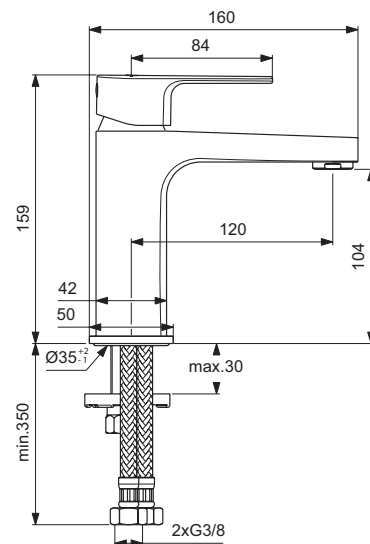

NEW

Description

- One-hole basin mixer H105 BlueStart®
- 28 mm ceramic cartridge FirmaFlow® with hot water limiter
- Metal handle with red and blue indicator
- Aerator Perlator with 5 l/min flow rate limiter
- BlueStart® technology
- Decorative rosette part of the body (one piece)
- Easy-Fix system for installation
- Flexible hoses G3/8" for water supply system connection
- Plastic pop-up waste
- Comply with EN817
- The same without pop-up waste

Available in April 2020

Product

Product	Article-No.	Price/EUR
One-hole basin mixer H105 BlueStart® with plastic pop-up waste	BC688AA	
One-hole basin mixer H105 BlueStart® without pop-up waste	BC687AA	

Finishes

AA Chrome

Sanitary brass