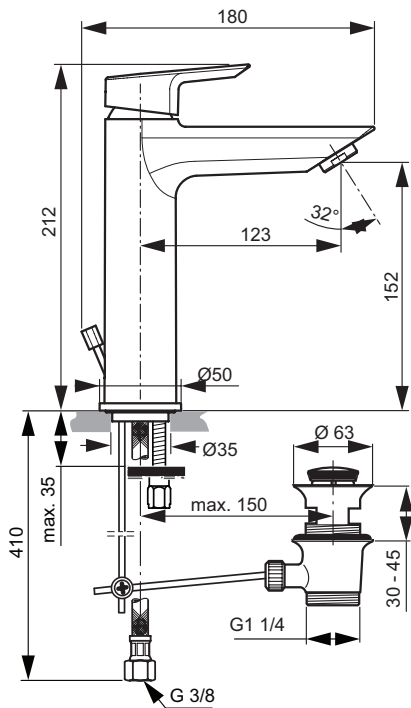

Finishes

AA Chrome

A6563