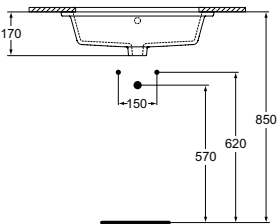

Finishes

- AA Chrome
- 01 Euro White

K0779