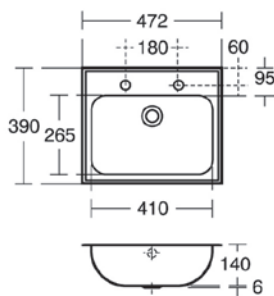

Finishes

MY Stainless Steel

S2628MY