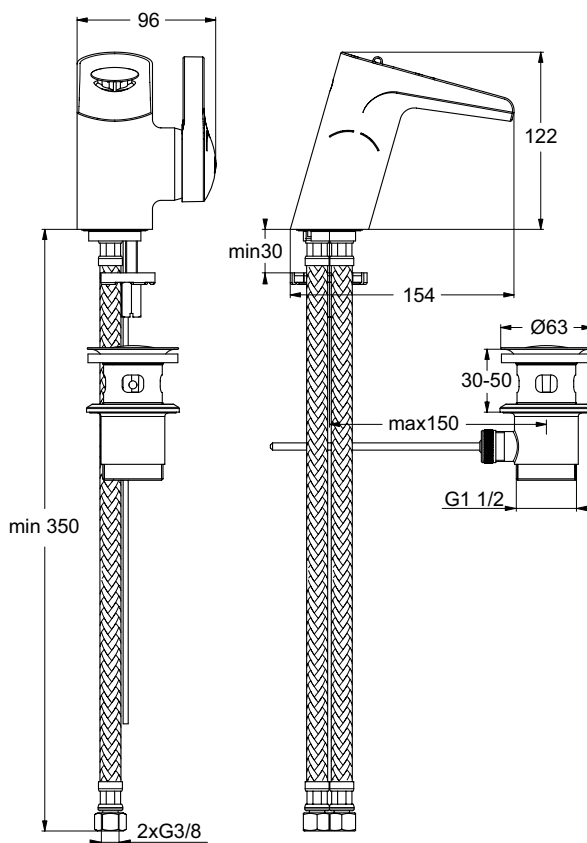

reddot design award 2011

Description

One-hole High spout basin mixer
 Easy-Fix fixation
 Flexible hoses G3/8 for water supply system connection
 35 mm cartridge KEROX with hot water limit stop
 High spout cast body with hole for pop-up rod
 Metal pop-up waste
 Metal handle with red and blue indicator
 Cache M21,5x1 hidden aerator
 Comply with EN817
 - The same without pop-up waste