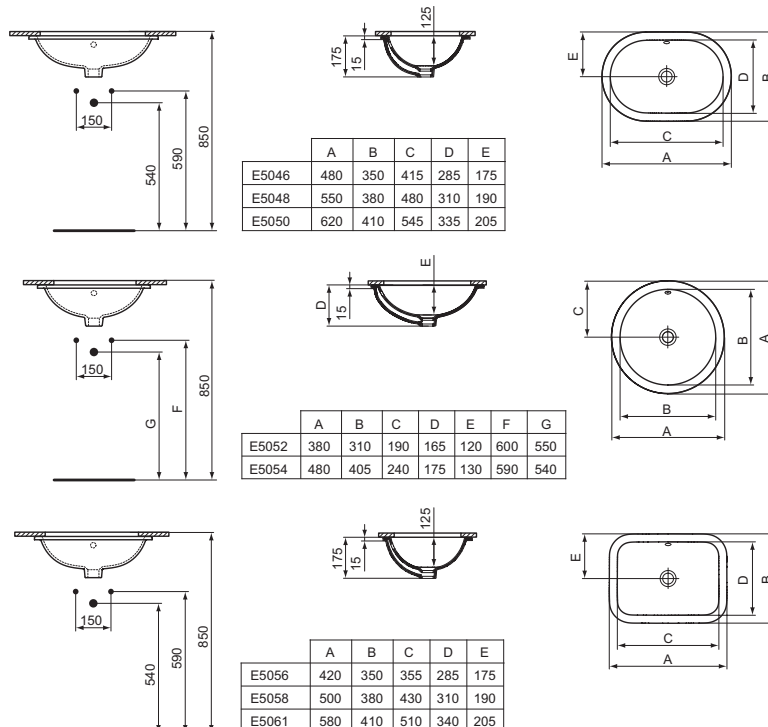

Finishes

- AA Chrome
- 01 Euro White
- MA Euro white Ideal Plus