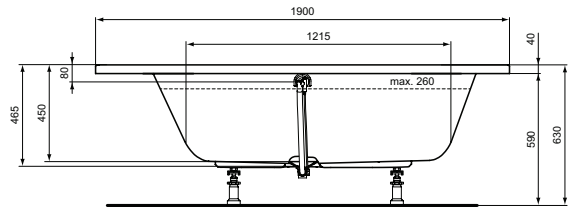

Finishes

- AA Chrome
- 01 Euro White

K2756