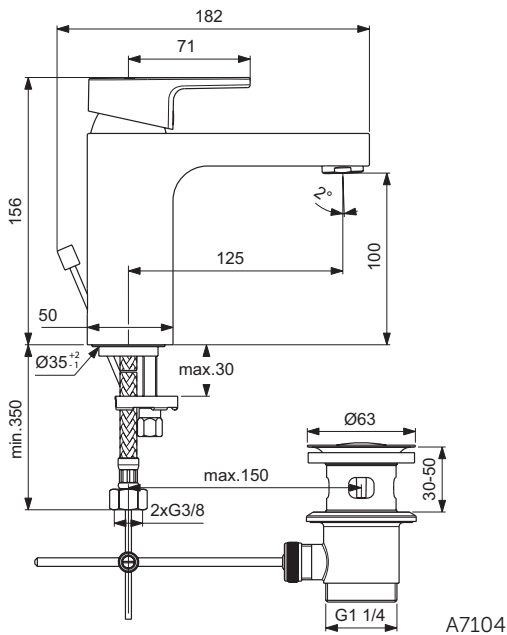

Finishes

AA Chrome