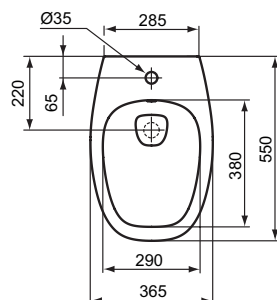

Ceramic products

Description

Floor standing BTW bidet

One tap hole

Back to wall

Including:

1. Fixation set TT0257919
   - Ceramic waste cover T852501
2. EN 14528

Wall mounted bidet

One tap hole

Including:

1. Fixation set TT0299327 (for fully hidden attachment)
   - Ceramic waste cover T852501
2. EN 14528

Product	W x D x H mm	Kg	Article-No.	Price/EUR
Floor standing BTW bidet	365 x 550 x 400	25,0	T509901	
Wall mounted bidet	365 x 550 x 325	20,0	T509801 T5098MA	

Recommended equipment

Siphon waste for bidet G1 1/4	A2307AA	
Stop angle valve (water connection G1/2, connection with mixer 10 mm/ G3/8) - 1pc	B7883AA	

Finishes

AA Chrome

O1 Euro White

MA Euro white Ideal Plus

T5099

T5098