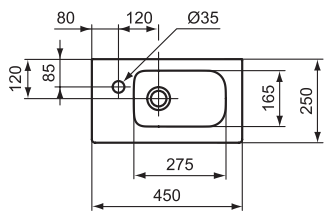

Description

Guest Furniture basin 45 cm
One tap hole, without overflow
- Left hand basin platform
- Right hand basin platform
In carton box
EN 14688
Please make sure to assembly with free waste J3291AA (order separately)!
For assembly with: Connect Space furniture only

Product	W x D x H mm	Kg	Article-No.	Price/EUR
Guest Furniture Basin 45 cm, Left hand basin platform	450 x 250 x 130	10,0	E136201	
Guest Furniture Basin 45 cm, Right hand basin platform	450 x 250 x 130	10,0	E136101	

Recommended equipment

Free waste G1 1/4 for basins without overflow	J3291AA	
Siphon waste G1 1/4 - tubular type	A2305AA	
Stop angle valve (water connection G1/2, connection with mixer 10 mm/ G3/8) - 1pc	B7883AA	
Escutcheon for siphon G1 1/4 (in case installation with mixer without pop-up waste)	B4801AA	

Finishes

- AA Chrome
- 01 Euro White

E1362