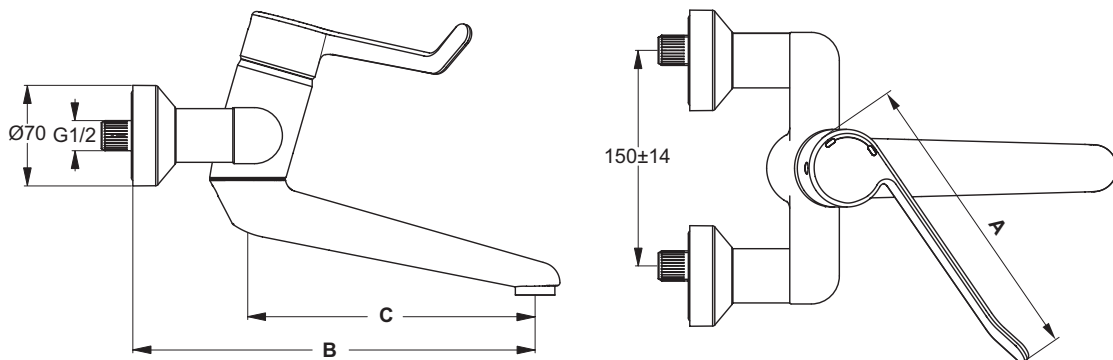

Finishes

AA Chrome

		A	B	C
B8222	On-Off S-connectors with noise reducers	180	230	150
B8314	Standard S-connectors with noise reducers	180	208	150
B8223	On-Off S-connectors with noise reducers	230	230	150
B8315	Standard S-connectors with noise reducers	230	208	150
B8224	On-Off S-connectors with noise reducers	180	280	200
B8316	Standard S-connectors with noise reducers	180	258	200
B8225	On-Off S-connectors with noise reducers	230	280	200
B8317	Standard S-connectors with noise reducers	230	258	200
B8318	Standard S-connectors with noise reducers	230	308	250