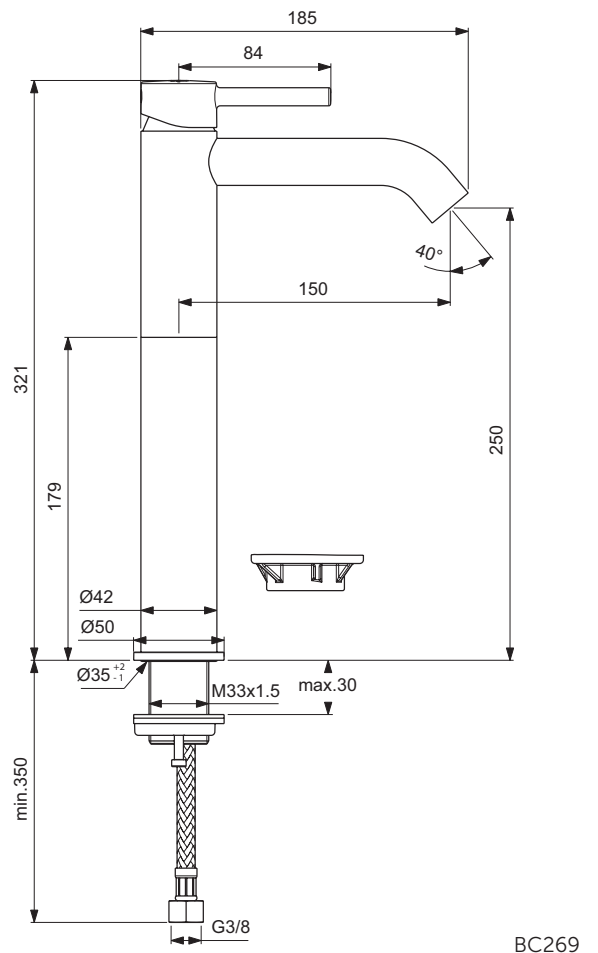

Finishes

AA Chrome

Sanitary brass