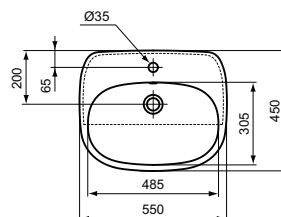

Finishes

- AA Chrome
- 01 Euro White