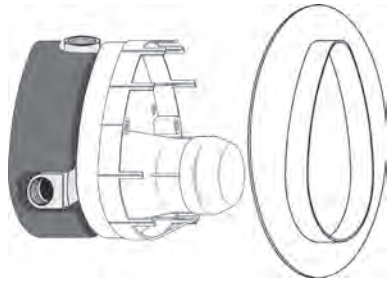

Description

Bath & Shower mixer built-in UNIVERSAL Kit 1
Bath & Shower built-in Kit 1 Universal for all built-in mixers and
Unitherm 47 mm Click cartridge
G1/2" connection thread

Bath & Shower mixer built-in MULTIPOINT Kit 1
Bath & Shower built-in Kit 1 Multipoint for all built-in mixers and
Unitherm 47 mm Click cartridge
G1/2" connection thread