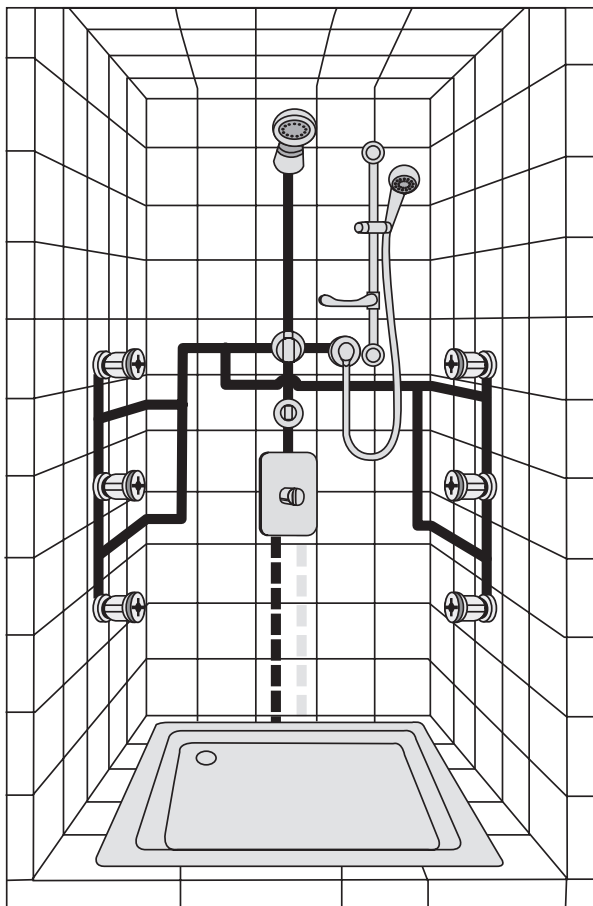

EXAMPLE 6

- built-in mixer
- built-in diverter for more than 2 outlets
- built-in control valves for central thermostats
- jets
- sliding bar with hand shower
- wall elbow
- shower head