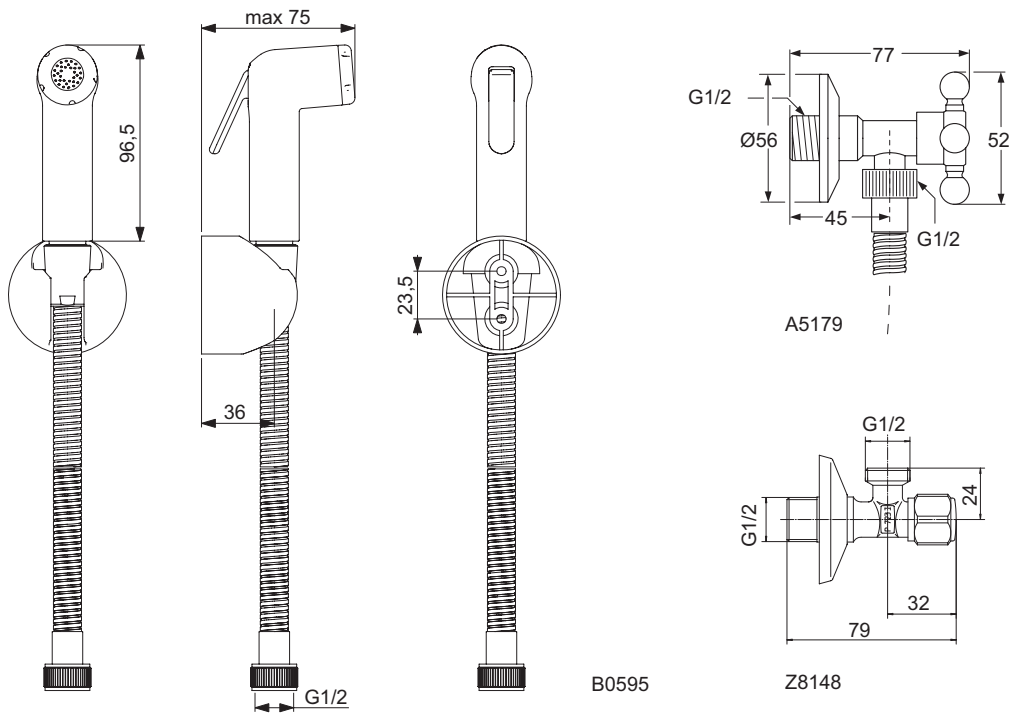

Finishes

- AA Chrome
- AC White