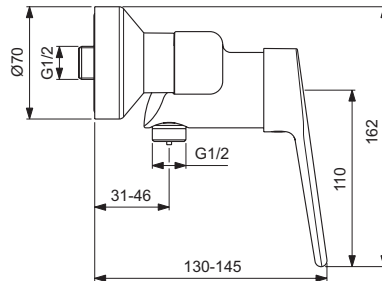

Finishes

AA Chrome