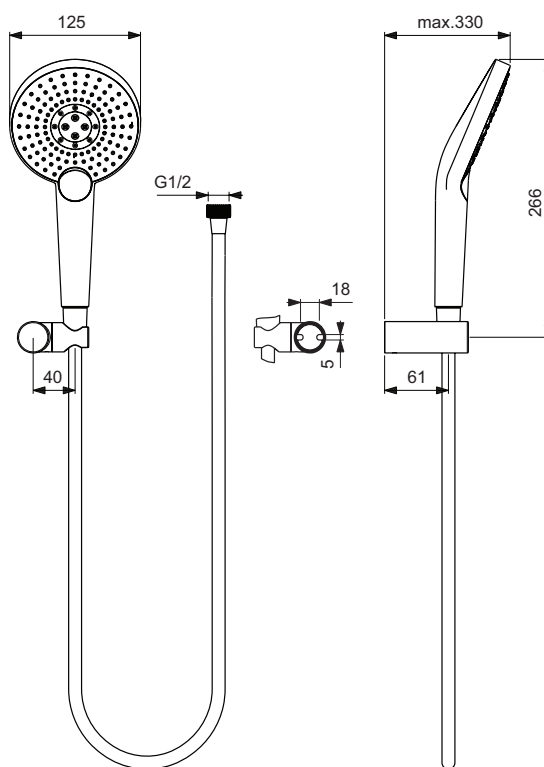

Showers

Product	Article-No.	Price/EUR
Idealrain EvoJET Diamond Hand shower 134 mm and holder	B1766AA	
Idealrain EvoJET Round Hand shower 125 mm and holder	B1765AA	

Finishes

AA Chrome

B1766

B1765

Description