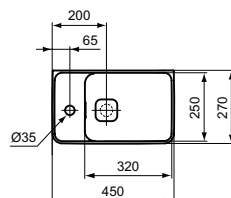

Description

Handwash basin 45 cm
Tap hole punched, with overflow (slotted shape)
Including waste white cover T360301
Including fixation set TT0299699
In carton box
EN 14688
For assembly with Adapto handwash basin unit 43 cm or alone with siphon
Optional installation with: Click-clack waste with metal cover small T3630AA

Product	W x D x H mm	Kg	Article-No.	Price/EUR
Handwash basin 45 cm, Right tap hole punched, with overflow (slotted shape)	450 x 270 x 170	11,5	T299401	
Handwash basin 45 cm, Left tap hole punched, with overflow (slotted shape)	450 x 270 x 170	11,5	T299501	

Recommended equipment

Fixation set M8 x 90 mm	K714467	
Design siphon G1 1/4 (in case of installation without semi-pedestal and without base cabinet)	E0079AA	
Design stop angle valve (water connection G1/2, connection with mixer 10 mm/ G3/8) - 1 pc	A3491AA	
Siphon waste G1 1/4 - tubular type	A2305AA	
Stop angle valve (water connection G1/2, connection with mixer 10 mm/ G3/8) - 1 pc	B7883AA	
Escutcheon for siphon G1 1/4 (in case installation with mixer without pop-up waste)	B4801AA	
Click-clack waste with metal cover small	T3630AA	

Finishes

- AA Chrome
- 01 Euro White

T2994

T2995