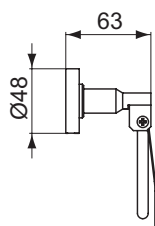

Description

Tissue holder with cover
Including fixation set

Spare tissue holder without cover
Including fixation set

Kleenex holder
Stainless steel
Built-in

Product

Product	W x D x H mm	Kg	Article-No.	Price/EUR
Tissue holder with cover	122 x 63 x 118	0,4	A9127AA	
Spare tissue holder without cover	48 x 144 x 48	0,3	A9132AA	
Kleenex holder	297 x 157 x 58	0,9	A9133MY	

Finishes

- AA Chrome
- MY Stainless Steel

A9132