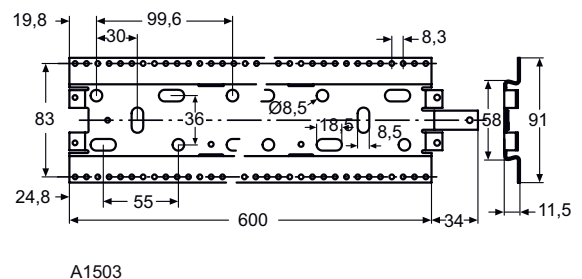

Description

ARCHIMODULE built-in Kit 1 THERMOSTAT (A1500NU)
Installation built-in Kit 1 thermostatic unit
Including mounting rail 600 mm
Lateral closing-off valves
To be built-in into a brick wall
Set includes a cleaning kit and flushing block
Suitable for Archimodule flow-rate and temperature control handle
Protruding fixations G 1/2
Built-in range 78-95 mm
Noise DIN 4109
Class 1

ARCHIMODULE built-in Kit 1 UNIVERSAL (A1501NU)
Installation built-in Kit 1 thermostatic unit
Lateral closing-off valves
To be built-in into a brick wall
Set includes a cleaning kit and flushing block
Suitable for Archimodule control handles except for the temperature control handle
Protruding fixations G 1/2
Built-in range 78-95 mm
Noise DIN 4109
Class 1

ARCHIMODULE Mounting rail 60 cm
Recommended base for the built-in THERMOSTATIC Kit 1 (A1500NU) and built-in UNIVERSAL Kit 1 (A1501NU)
Fixation set: not included

Product	Article-No.	Price/EUR
Built-in installation KIT1 THERMOSTAT, including one mounting rail 60 cm	A1500NU	
Built-in installation KIT1 UNIVERSAL	A1501NU	
Mounting rail 60 cm	A1503NU	
Recommended equipment		
Fixation set for mounting rail	A963713NU	
Flushing device for the thermostatic unit	A963723NU