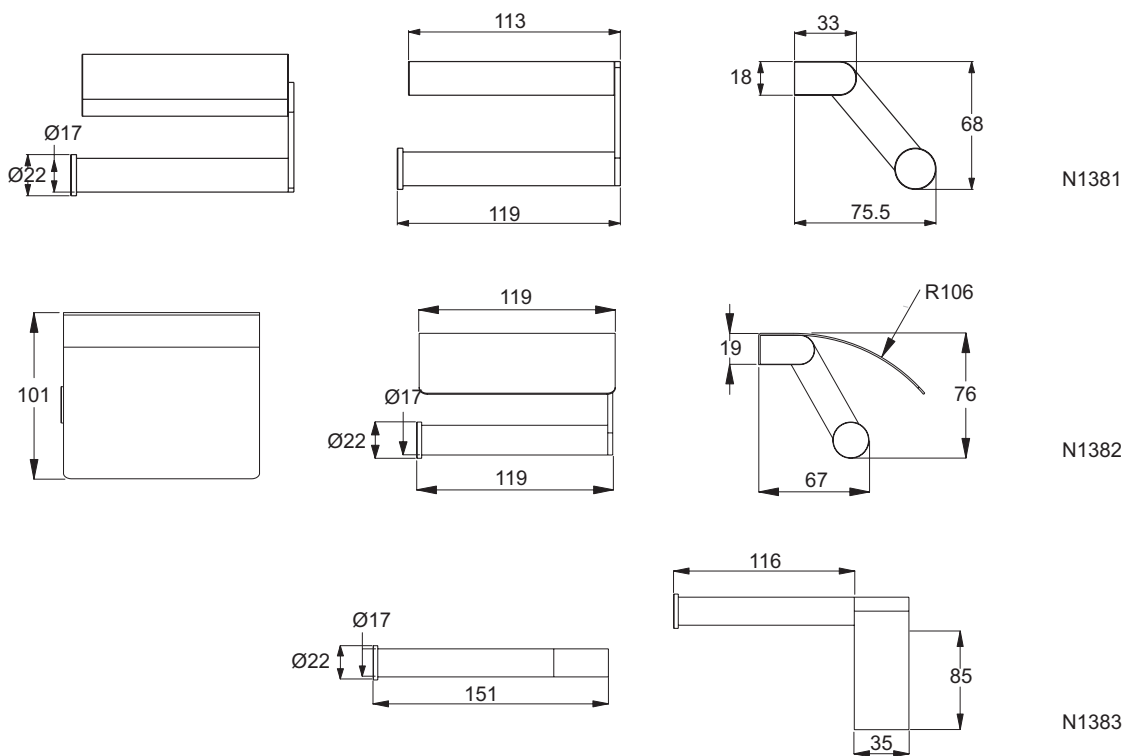

Finishes

AA Chrome

Accessories

Description

Towel rail
60, 45, 30 cm
Chorme plated
Wall mounted, 2 supports with fixation set included

Double Towel rail
Chorme plated
Wall mounted
Inclning fixation set

Glass shelf
60, 50 cm
Glass is tempered, transparent, extra clear
Chrome plated holders
Wall mounted
Including fixation set