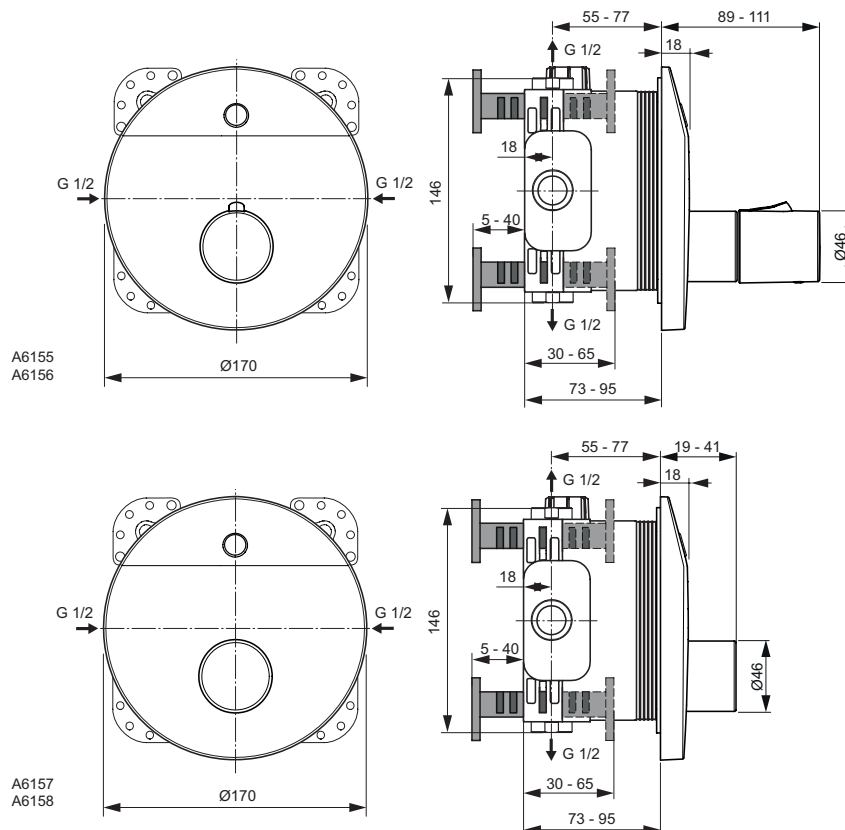

Finishes

AA Chrome

Public sector solutions