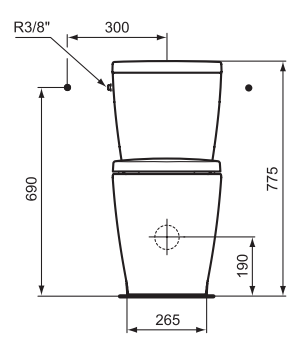

A
T682067		210
J324867		145