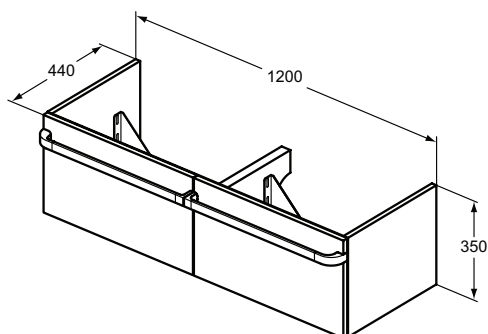

Recommended equipment	Article-No.	Price/EUR
Divider	R4337WG	

Finishes

- AA Chrome
- FA Glossy light grey
- FC Glossy light brown
- FE Wood light grey
- FF Wood light brown
- WG Glossy White

Description

Basin structure 120 cm
 Wall mounted
 To be installed with or without handles (instead of towel rail)
 Accessories included:
 - Mounting kit
 - Frame bracket
 - Cover Plate with logo
 For assembly with:
 - Tonic II Vanity basins 120 cm K0873 (with tap holes) or K0874 (without tap holes) or
 - Tonic II Vessel Symmetric basin 55 cm K0834 (2 pcs) with required Glass White Worktop R4333SA and wall mixer or
 - Alone without basin as shelf with worktop R4324