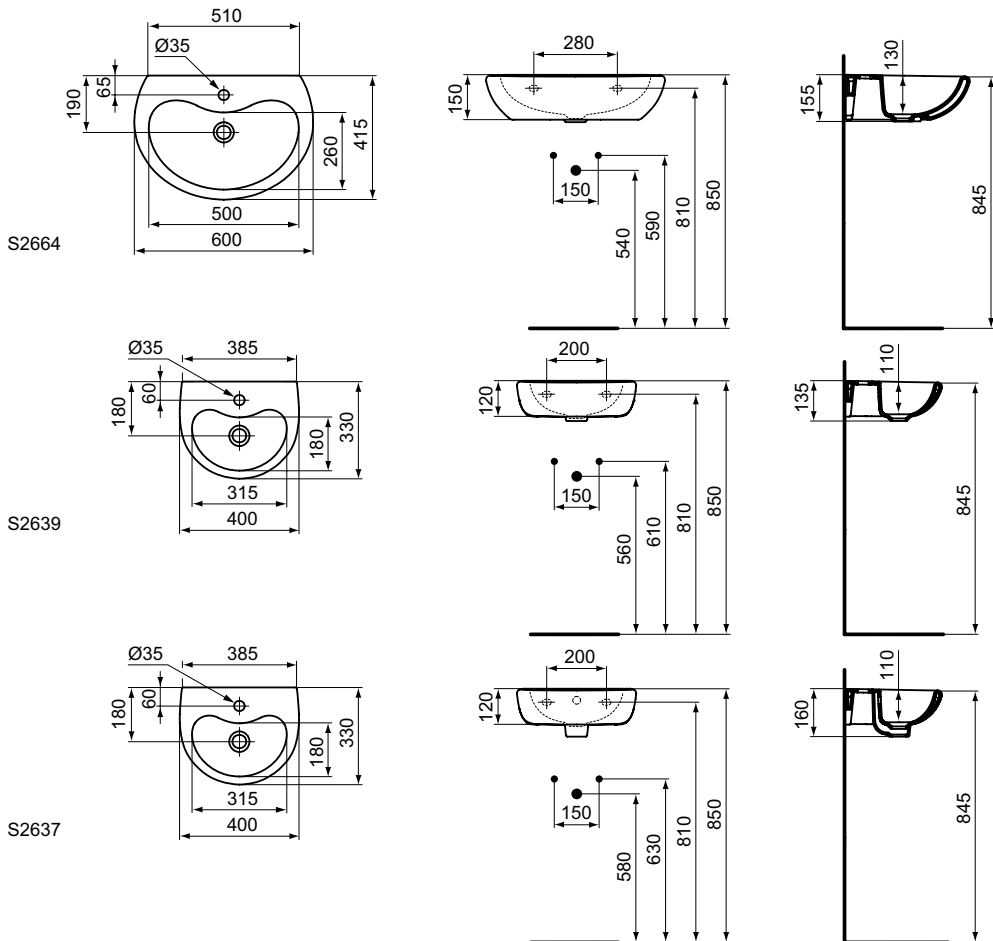

Finishes

- AA Chrome
- 01 Euro White
- MA Euro white Ideal Plus