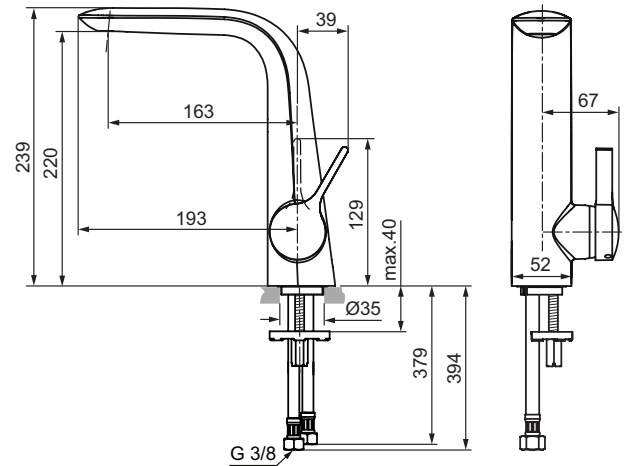

Product

	Article-No.	Price/EUR
One-hole High spout basin mixer with pop-up waste	A6041AA	
One-hole High spout basin mixer without pop-up waste	A6042AA	

Finishes

AA Chrome

A6041

A6042

Sanitary brass

reddot design award 2011