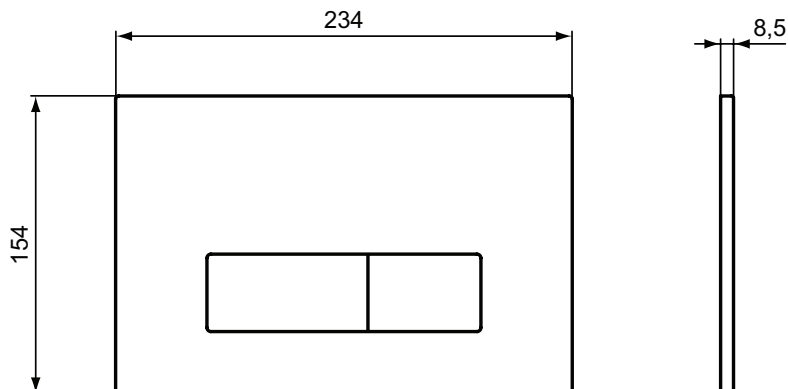

Finishes

- AA Chrome
- AC White
- JG Matt Chrome
- A6 Black