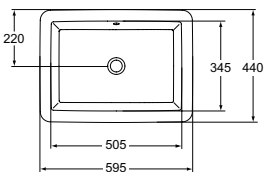

Finishes

- AA Chrome
- 01 Euro White

K0779