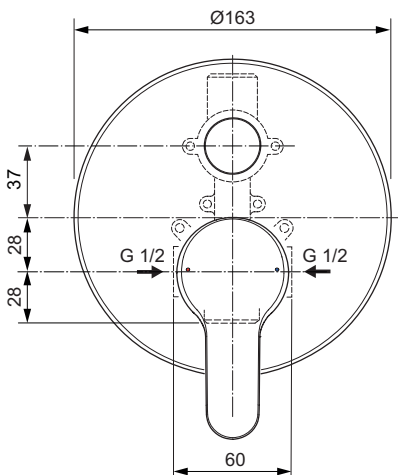

Finishes

AA Chrome