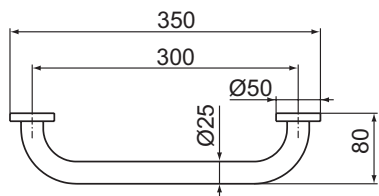

Finishes

AA Chrome

A9126