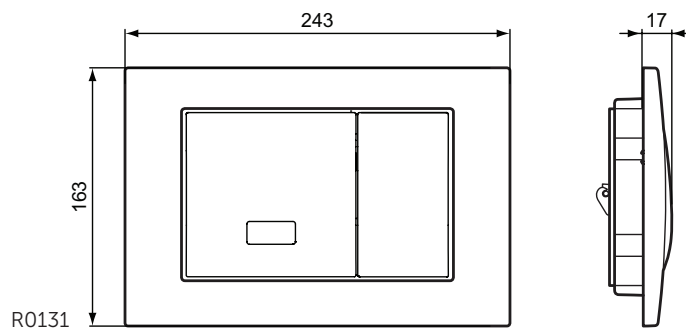

NEW

Description

Septa Pro™ E1 electronic/IR control plate
Dual flush (< 60 s half flush, > 60 s full flush)
Infrared actuation or mechanical actuation (in case of electricity failure), transformer (input: 100-230 V AC ±10%; output: 12 V DC) included
Vandal resistant
Chrome
Zamac material

Septa Pro™ E2 electronic/IR control plate
Dual flush (< 60 s half flush, > 60 s full flush)
Infrared sensor actuation, transformer (input: 100-230 V AC ±10%; output: 12 V DC) included
Vandal resistant
Chrome
Zamac material

Necessary equipment

For combination with conversion kit:
- For ProSys™ 80M frame/cistern in combination with: Kit for electronic/IR control plate conversion (R015167)
- For ProSys™ 120M frame/cistern in combination with: Kit for electronic/IR control plate conversion (R009967)

Product	W x D x H mm	Kg	Article-No.	Price/EUR
Septa Pro™ E1 electronic/IR control plate	243 x 17 x 163	1,4	R0131AA	
Septa Pro™ E2 electronic/IR control plate	243 x 17 x 163	1,4	R0132AA	

Necessary equipment

Kit for electronic/IR control plate conversion for combination with ProSys™ 120M frame/cistern		0,4	R009967	
Kit for electronic/IR control plate conversion for combination with ProSys™ 80M frame/cistern		0,2	R015167	

Finishes

AA Chrome

Installation systems