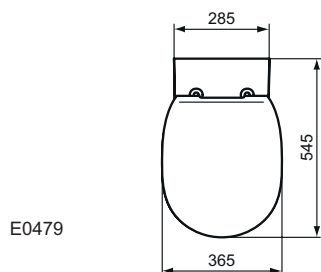

Finishes

- 01 Euro White
- MA Euro white Ideal Plus

E0479