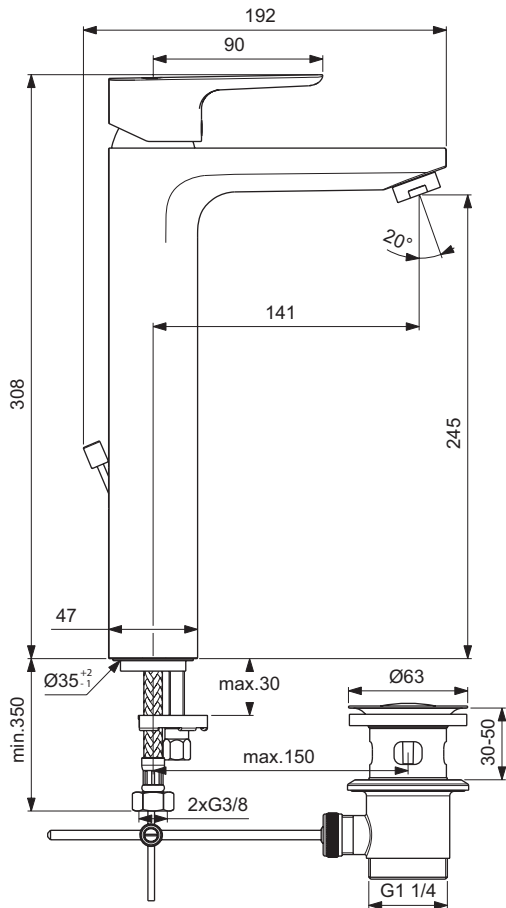

Finishes

AA Chrome