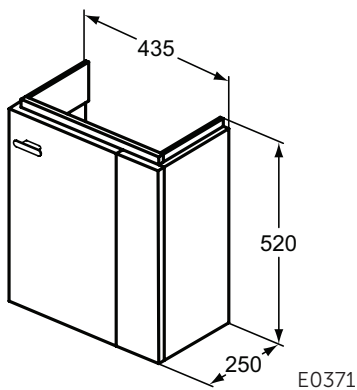

Description

Guest Unit
Short projection drawer unit with depth 25 cm
Wall mounted
Saving space opening the door with special design L-shaped door
Maximum opening 105°
Completely removable internal storage shelf on the side of the door
For immediate access without complete opening
Soft close system
Handle included
- Right Hand Basin Unit
- Left Hand Basin Unit

For assembly with: Guest Furniture Basins 45 cm:
- For Right Hand unit: basin E136101 with right hand platform
- For Left Hand unit: basin E136201 with left hand platform

Type of materials: See section 4. Technical information: Materials

Furniture and mirrors

Product	W x D x H mm	Kg	Article-No.	Price/EUR
Guest right hand basin unit	436 x 243 x 520	13,0	E0371KR E0371WG	
Guest left hand basin unit	436 x 243 x 520	13,0	E0370KR E0370WG	

Finishes

- KR Glossy Grey
- WG Glossy White