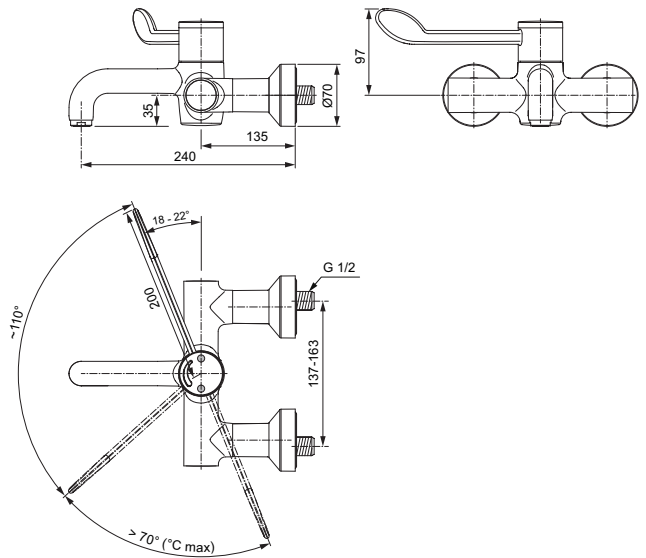

A6690

Public sector solutions