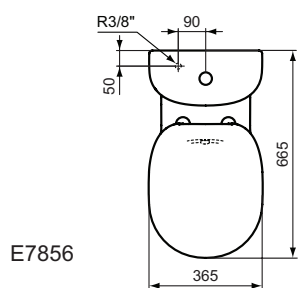

Ceramic products

E7856