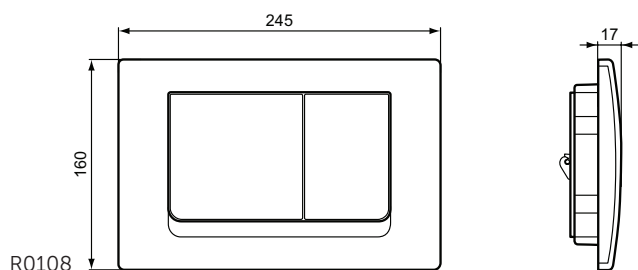

Finishes

- AA Chrome
- AC White
- JG Matt Chrome
- A6 Black

NEW

Description

Septa Pro™ E1 electronic/IR control plate
 Dual flush (< 60 s half flush, > 60 s full flush)
 Infrared actuation or mechanical actuation (in case of electricity failure), transformer (input: 100-230 V AC ±10%; output: 12 V DC) included
 Vandal resistant
 Chrome
 Zamac material