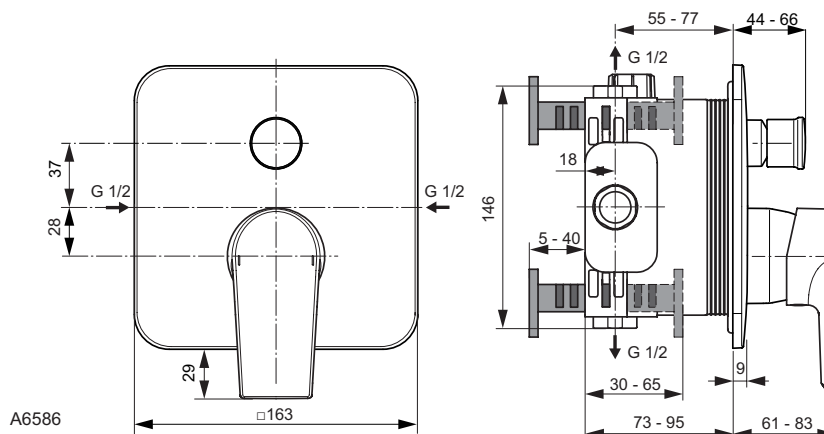

Finishes

AA Chrome