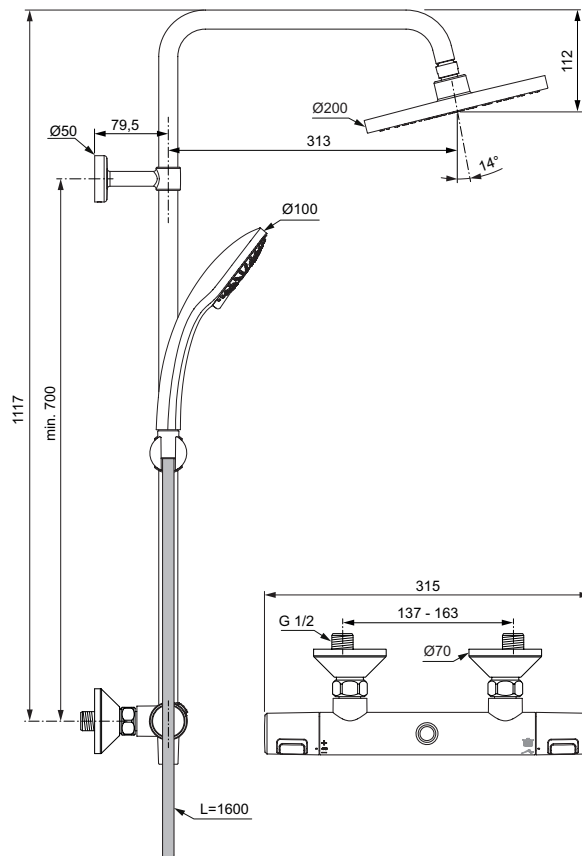

Finishes

AA Chrome