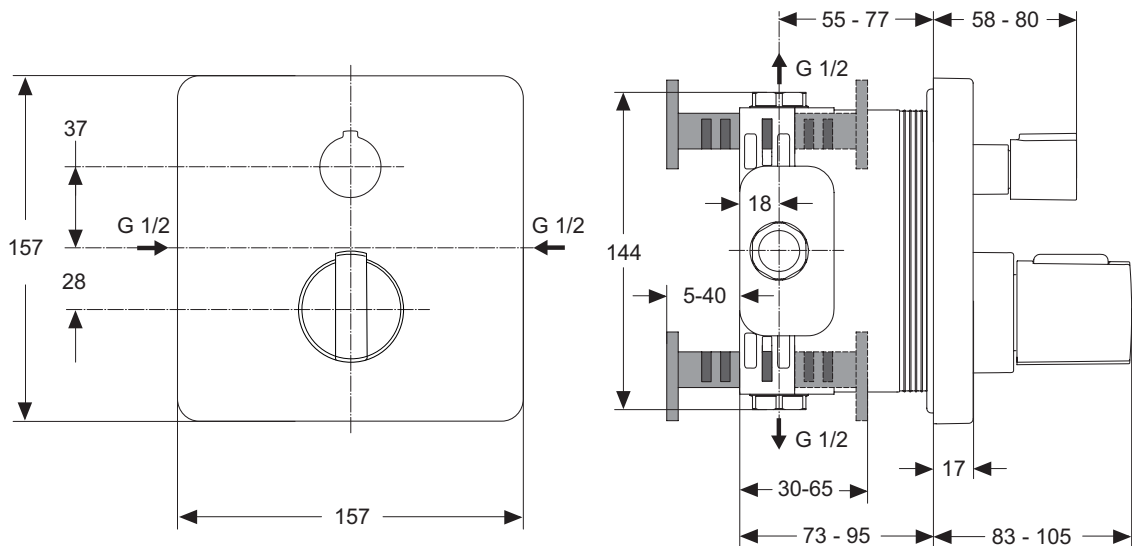

Finishes

AA Chrome

A4662
A5620