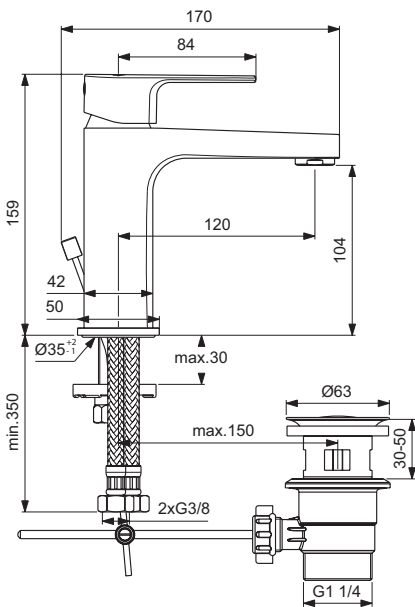

Finishes

AA Chrome