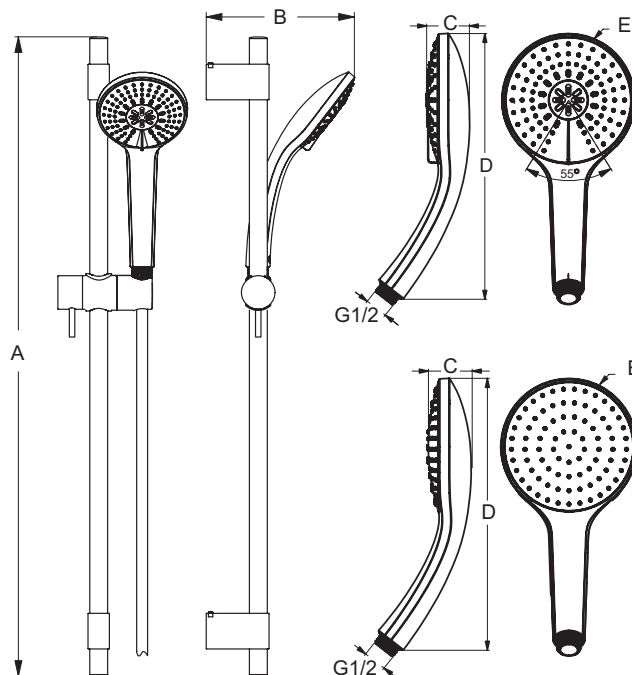

Finishes

AA Chrome

	A	B
B9829	605	max 305
B9830	605	max 305
B9831	905	max 305
B9832	905	max 305
B9833	605	max 313
B9834	605	max 313
B9835	905	max 313
B9836	905	max 313

	C	D	E
Hand shower	33	225	Ø80
	36,3	245,5	Ø100

	C	D	E
Hand shower	33	225	Ø80
	35,3	245,5	Ø100