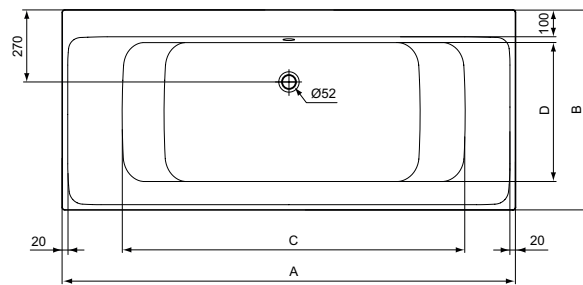

- AA Chrome
- 01 Euro White

	A	B	C	D
E1066	1700	750	1280	510
E1067	1800	800	1280	560

Wellness

Description

Rectangular Seat bathtub for built-in installation
 4 mm, acrylic white
 No tap hole

130x70 cm - water capacity 131 L
 120x70 cm - water capacity 123 L
 105x70 cm - water capacity 103 L