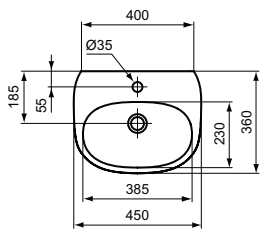

Finishes

- AA Chrome
- 01 Euro White