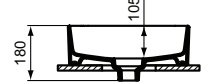

Finishes

- AA Chrome
- 01 Euro White