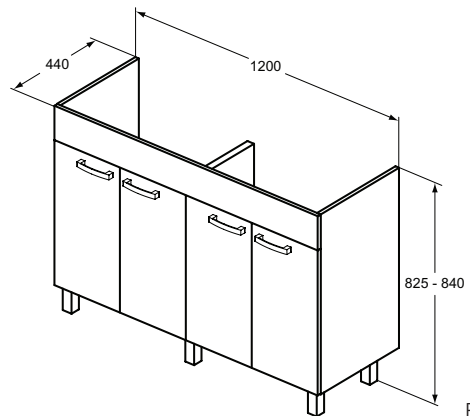

Description

Basin unit 120 cm
Wall mounted
4 drawers, soft close system, 4 handles
Including mounting kit
Recommended: Space saving siphon EE23033967 (please, order separately)
For assembly with: Tempo vanity basin 121 cm E053401

Basin unit 120 cm
Floor standing
4 doors, soft close system, 4 handles, 4 legs
Including mounting kit
Recommended: Space saving siphon EE23033967 (please, order separately)
For assembly with: Tempo vanity basin 121 cm E053401

Type of materials: See section 4. Technical information: Materials

Product	W x D x H mm	Kg	Article-No.	Price/EUR
Basin unit 120 cm, wall mounted	1200 x 440 x 550	36,0	E0539WG E0539SG E0539OS E0539TI	
Basin unit 120 cm, floor standing	1200 x 440 x 825-840	31,0	E0538WG E0538SG E0538OS E0538TI	

Recommended equipment

Space saving siphon	EE23033967	

Finishes

- WG Glossy White
- OS Sandy Oak
- SG Sandy Grey Oak
- TI Mid Grey

E0538