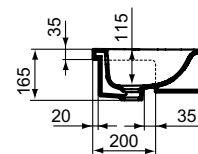

Description

Semi-Countertop basin Cube 50 cm

- one left tap hole
- one right tap hole

Back side glazed

In carton box

EN 14688

Including: Securing bracket pack S617967 and cutting template EESV82467

In case of installation with mixer with pop-up waste, please, order A960200AA Elongated pop-up rod

Product	W x D x H mm	Kg	Article-No.	Price/EUR
Semi-Countertop basin Cube 50 cm, one left tap hole	500 x 360 x 165	12,5	E779401	
Semi-Countertop basin Cube 50 cm, one right tap hole	500 x 360 x 165	12,5	E779501	

Recommended equipment

Siphon waste G1 1/4 - tubular type	A2305AA
Stop angle valve (water connection G1/2, connection with mixer 10 mm/ G3/8) - 1 pc	B7883AA
Escutcheon for siphon G1 1/4 (in case installation with mixer without pop-up waste)	B4801AA
Elongated pop-up rod	A960200AA

Finishes

- AA Chrome
- 01 Euro White

E7795