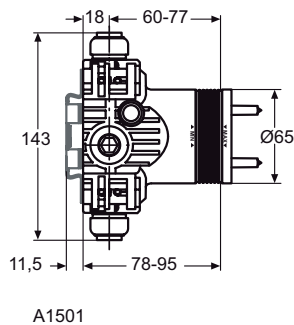

Description

ARCHIMODULE built-in Kit 1 THERMOSTAT (A1500NU)
Installation built-in Kit 1 thermostatic unit
Including mounting rail 600 mm
Lateral closing-off valves
To be built-in into a brick wall
Set includes a cleaning kit and flushing block
Suitable for Archimodule flow-rate and temperature control handle
Protruding fixations G 1/2
Built-in range 78-95 mm
Noise DIN 4109
Class 1

ARCHIMODULE built-in Kit 1 UNIVERSAL (A1501NU)
Installation built-in Kit 1 thermostatic unit
Lateral closing-off valves
To be built-in into a brick wall
Set includes a cleaning kit and flushing block
Suitable for Archimodule control handles except for the temperature control handle
Protruding fixations G 1/2
Built-in range 78-95 mm
Noise DIN 4109
Class 1

ARCHIMODULE Mounting rail 60 cm
Recommended base for the built-in THERMOSTATIC Kit 1 (A1500NU) and built-in UNIVERSAL Kit 1 (A1501NU)
Fixation set: not included

Product	Article-No.	Price/EUR
Built-in installation KIT1 THERMOSTAT, including one mounting rail 60 cm	A1500NU	
Built-in installation KIT1 UNIVERSAL	A1501NU	
Mounting rail 60 cm	A1503NU	
Recommended equipment		
Fixation set for mounting rail	A963713NU	
Flushing device for the thermostatic unit	A963723NU