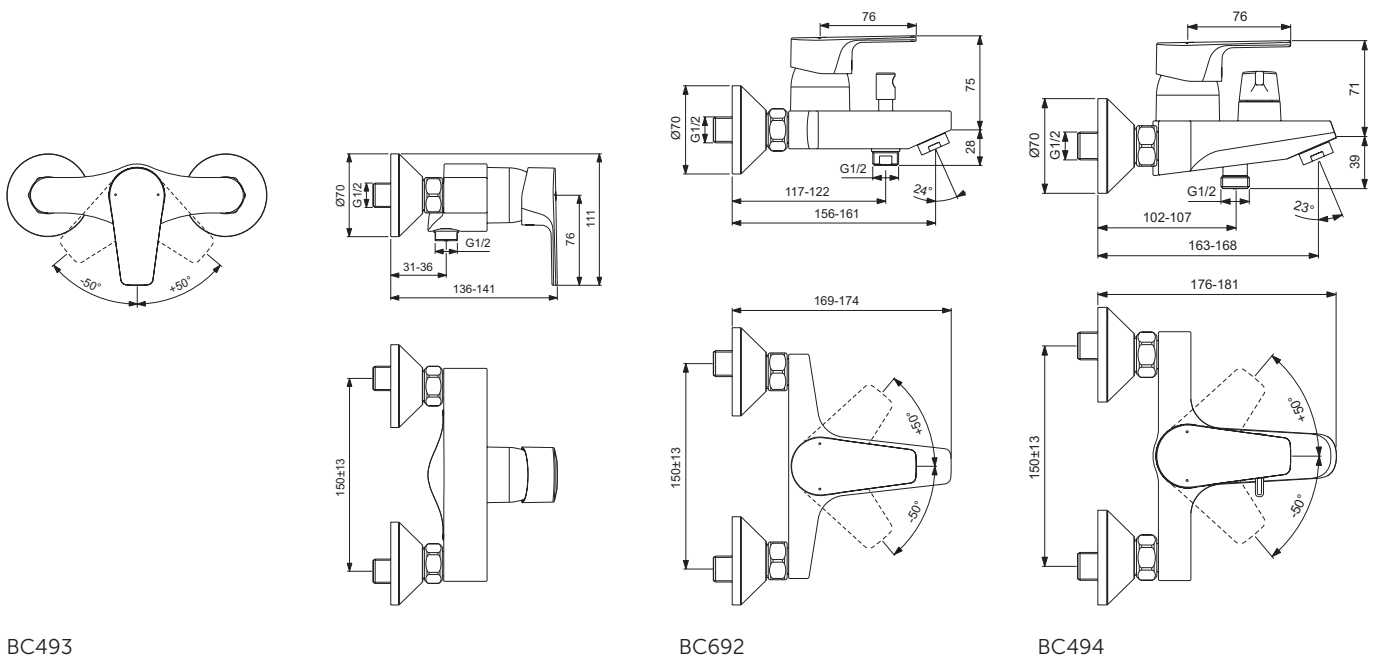

Finishes

- AA Chrome
- U8 Grey/chrome

BC493

BC692

BC494

Sanitary brass