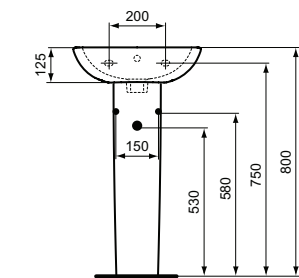

Finishes

- AA Chrome
- 01 Euro White