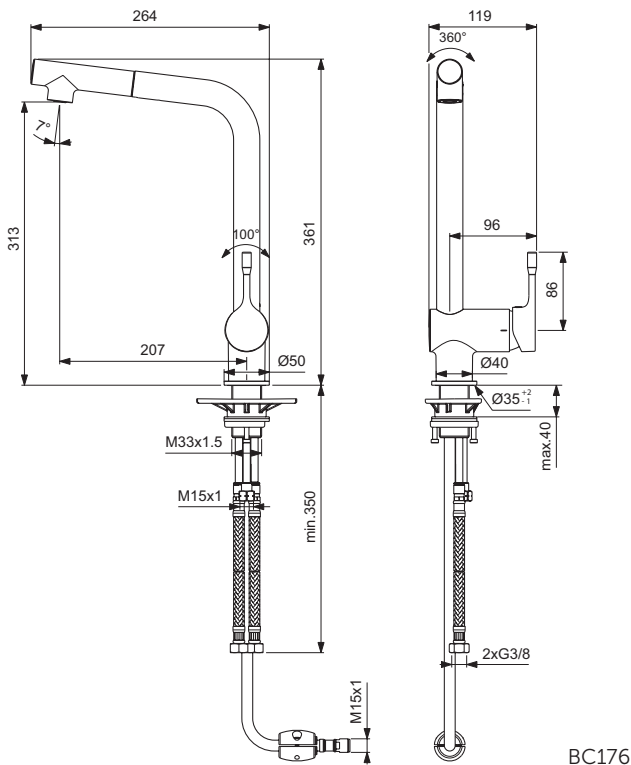

Finishes

AA Chrome
GN Silver Storm