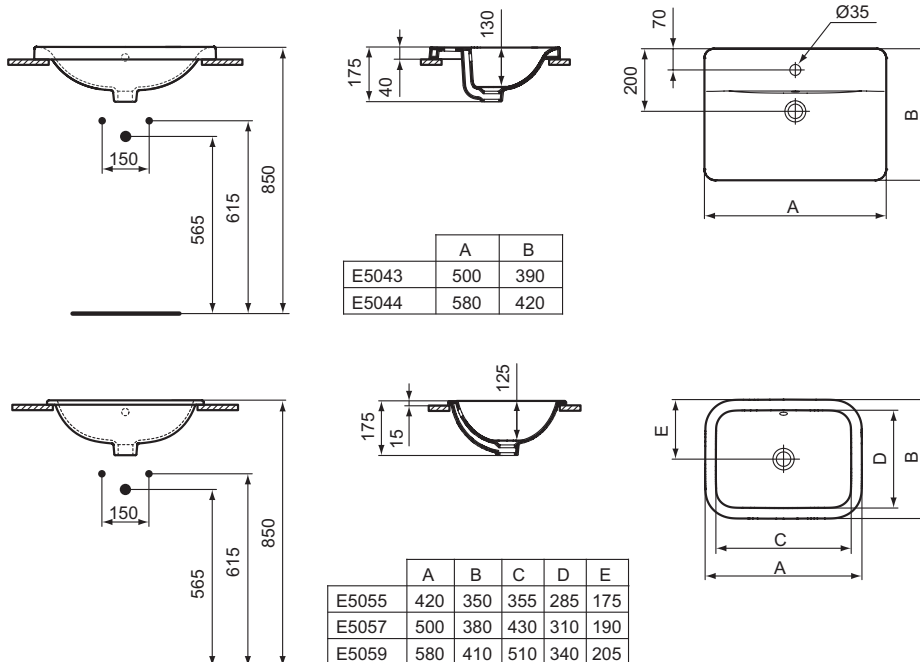

Finishes

- AA Chrome
- 01 Euro White
- MA Euro white Ideal Plus