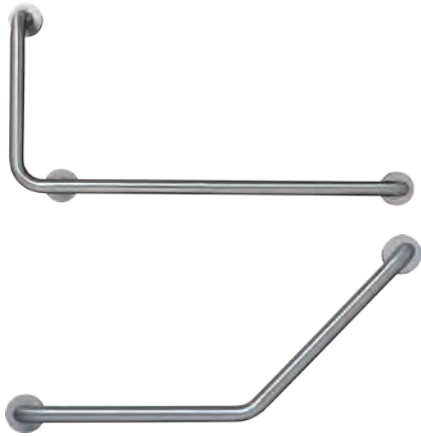

Description

Contour 21 grab rails
A comprehensive range of grab rails for use where facilities for people with disabilities or infirmities must be provided
35 mm tube
5 colour finishes
Concealed fixing

Product	W x D x H mm	Kg	Article-No.	Price/EUR
Angled shower grab rail, right hand, 90x40cm	400 x 100 x 900		S6473AC S6473RN	
Angled shower grab rail, left hand, 90x40cm	400 x 100 x 900		S6474AC S6474RN	
Cranked grab rail 45x45cm	450/450 x 100		S6472AC	

Finishes

- AC White
- RN Charcoal