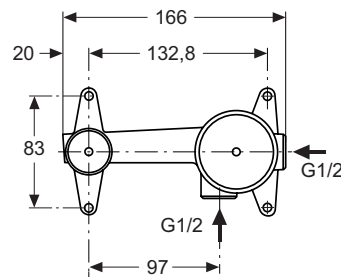

Finishes

AA Chrome