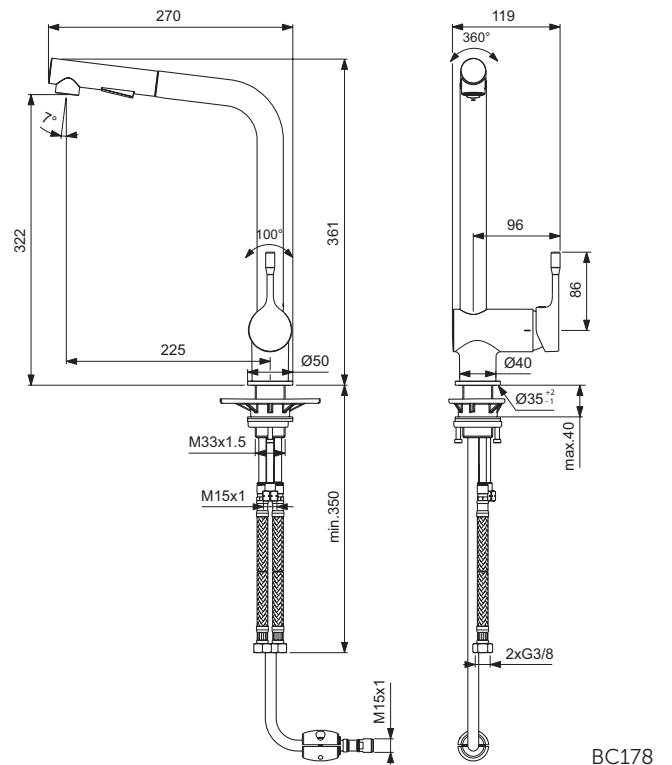

Finishes

AA Chrome
GN Silver Storm