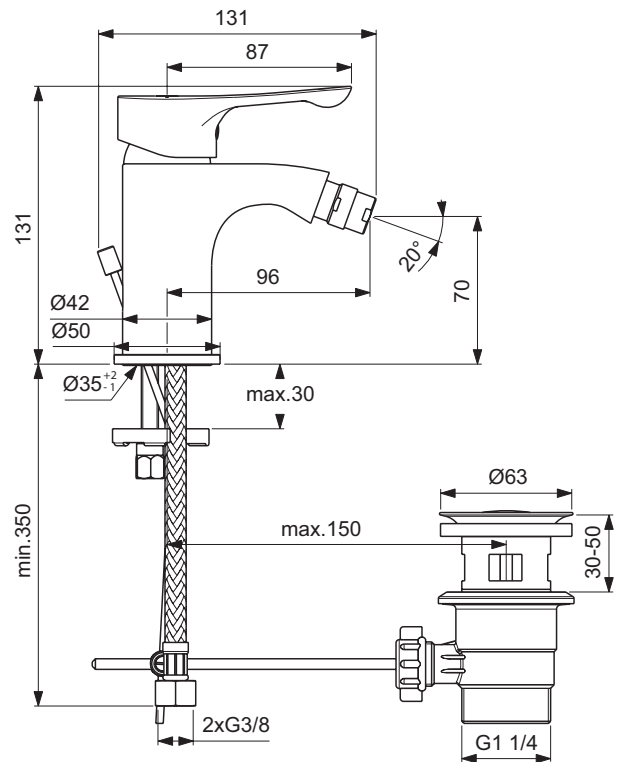

NEW

Description

- One-hole bidet mixer
- 35 mm ceramic cartridge with hot water limiter
- Metal handle with red and blue colour indication
- Flexible hoses G3/8" for water supply
- Metal pop-up waste
- Easy-Fix system for installation
- Perlator aerator with ball joint with 5 l/min flow rate limiter
- Comply with EN817
- The same with plastic pop-up waste, without 5 l/min flow rate limiter

Sanitary brass

Product

Product	Article-No.	Price/EUR
One-hole bidet mixer with metal pop-up waste, with 5 l/min flow rate limiter	BC652AA	
One-hole bidet mixer with plastic pop-up waste	BC487AA	

Finishes

AA Chrome

BC487