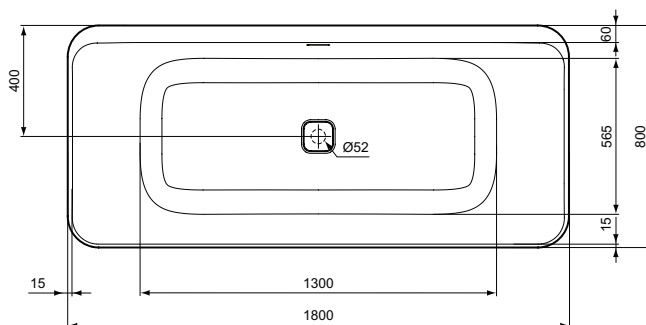

Finishes

- AA Chrome
- 01 Euro White