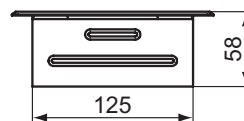

Description

Tissue holder with cover
Including fixation set

Spare tissue holder without cover
Including fixation set

Kleenex holder
Stainless steel
Built-in

Product

Product	W x D x H mm	Kg	Article-No.	Price/EUR
Tissue holder with cover	122 x 63 x 118	0,4	A9127AA	
Spare tissue holder without cover	48 x 144 x 48	0,3	A9132AA	
Kleenex holder	297 x 157 x 58	0,9	A9133MY	

Finishes

- AA Chrome
- MY Stainless Steel