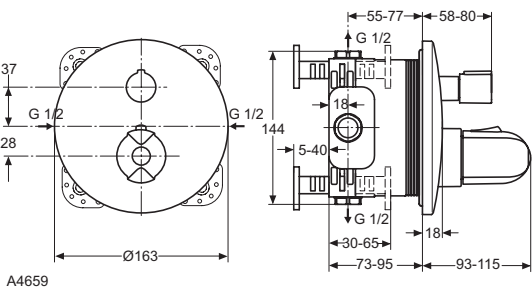

Finishes

AA Chrome