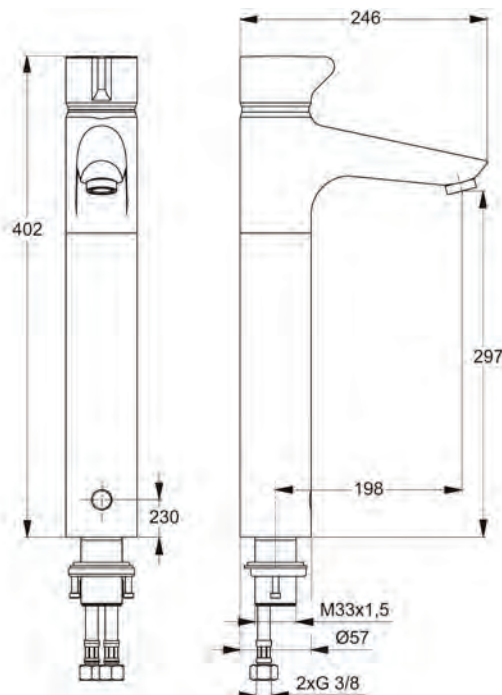

Finishes

AA Chrome