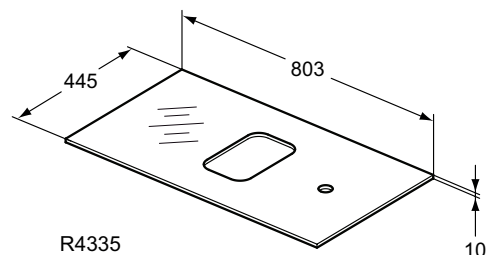

Finishes

- SA White glass
- FA Glossy light grey
- FC Glossy light brown
- FE Wood light grey
- FF Wood light brown
- WG Glossy White