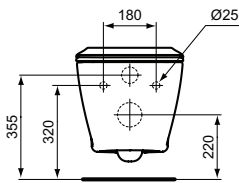

Finishes

01 Euro White

E1217