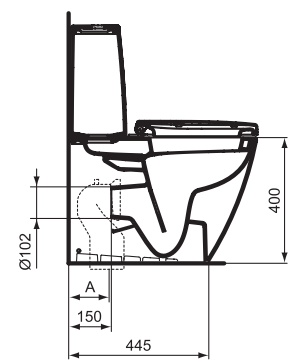

A
T682067		210
J324867		145