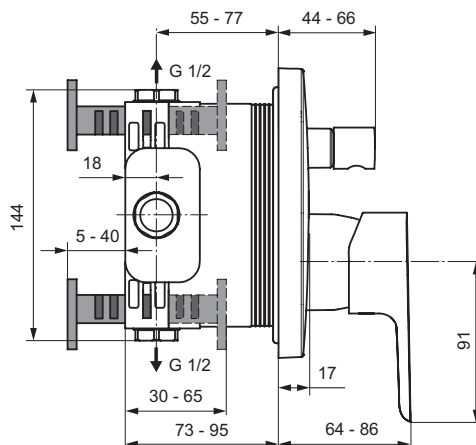

Finishes

AA Chrome