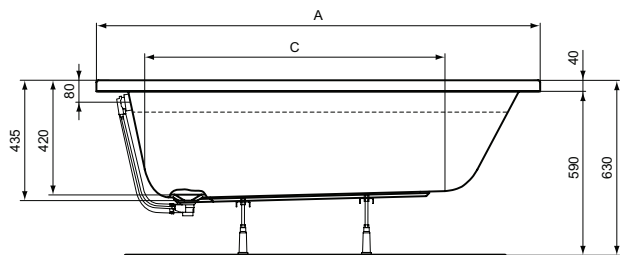

Finishes

- AA Chrome
- 01 Euro White

	A	B	C	D	H₂O
W0042 P0044	1400	700	1090	470	175 L
W0043 P0045	1600	700	1190	470	190 L
W0044 P0046	1700	700	1290	470	205 L
W0045 P0047	1700	750	1290	520	225 L

Wellness