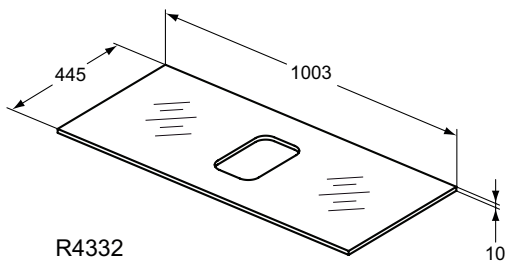

Finishes

- SA White glass
- FA Glossy light grey
- FC Glossy light brown
- FE Wood light grey
- FF Wood light brown
- WG Glossy White