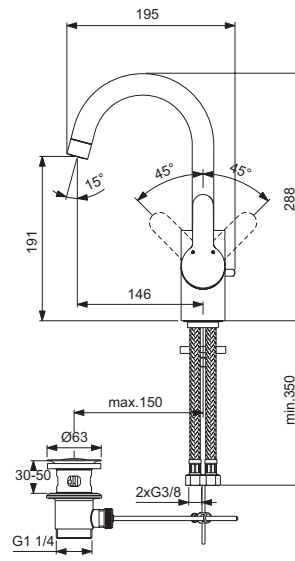

Finishes

AA Chrome