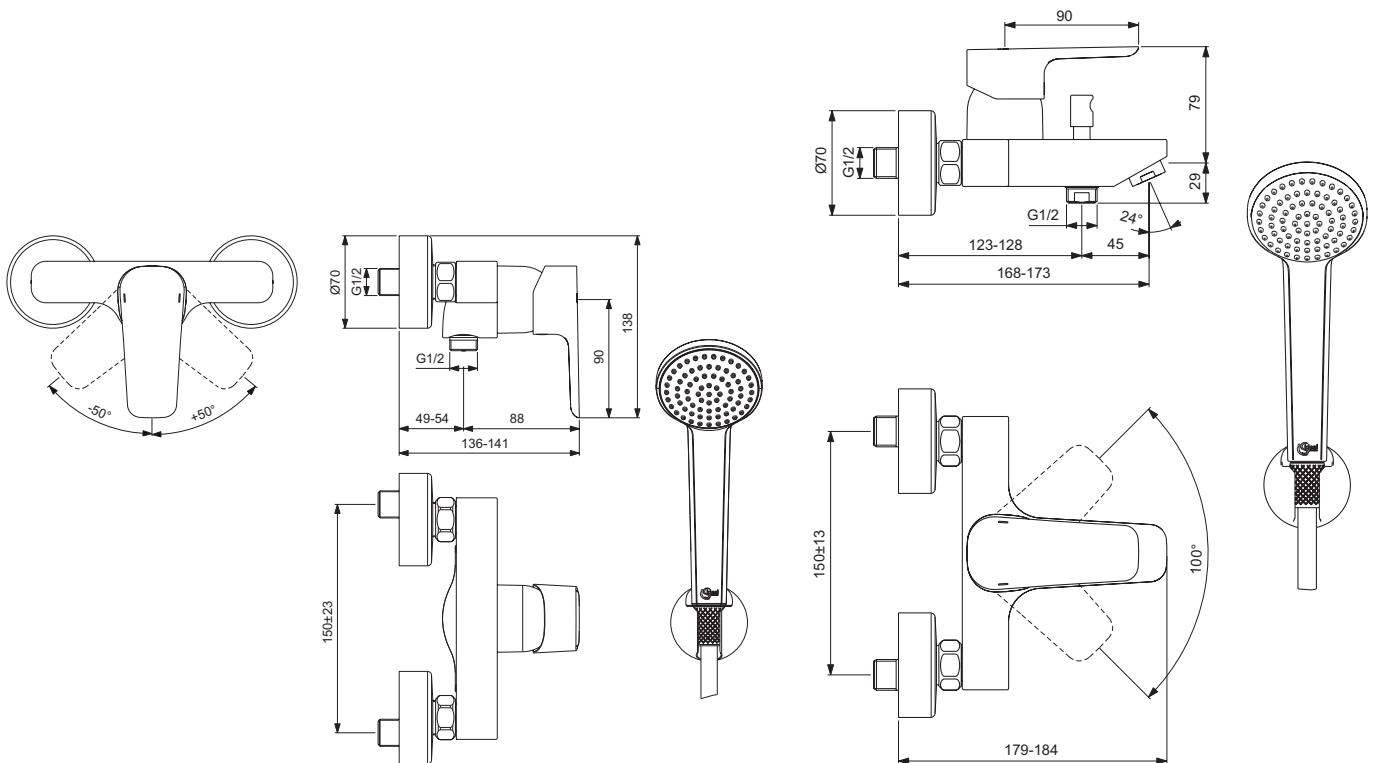

Finishes

AA Chrome

B0716, B0717

B0718, B0719