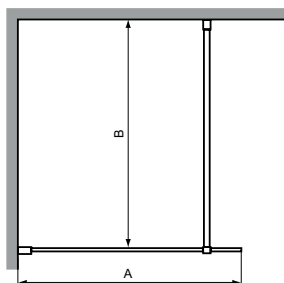

Finishes

EO Silver profile

Panel	Dim.A	Dim.B
700	654 - 677	650 - 994
760	714 - 737	650 - 994
800	754 - 777	650 - 994
900	854 - 877	650 - 994
1000	954 - 977	650 - 994
1200	1154 - 1177	650 - 994
1400	1354 - 1377	650 - 994
1600	1554 - 1577	650 - 994

Recommended opening minimum 500mm

(1 panel and 1 straight bracket required)