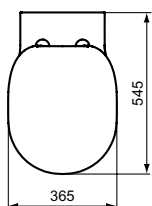

Finishes

01 Euro White