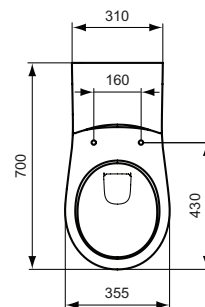

V3404

Finishes

01 Euro White