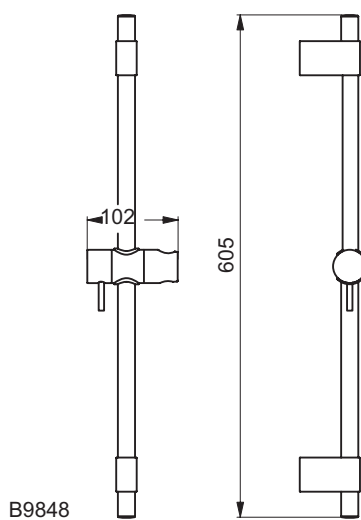

Finishes

AA Chrome