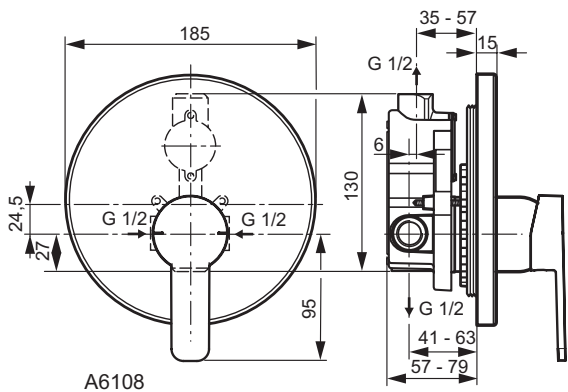

Finishes

AA Chrome