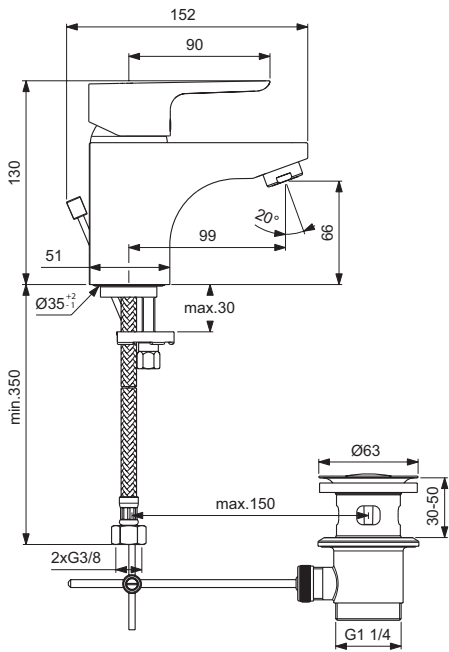

Product

Product	Article-No.	Price/EUR
One-hole basin mixer	B0772AA	
One-hole basin mixer Grande	B0773AA	
One-hole basin mixer with medical handle	B1135AA	

Finishes

AA Chrome

B0772

B0773

B1135

product design award