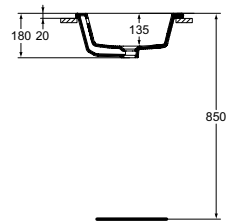

Finishes

- AA Chrome
- 01 Euro White

K0779