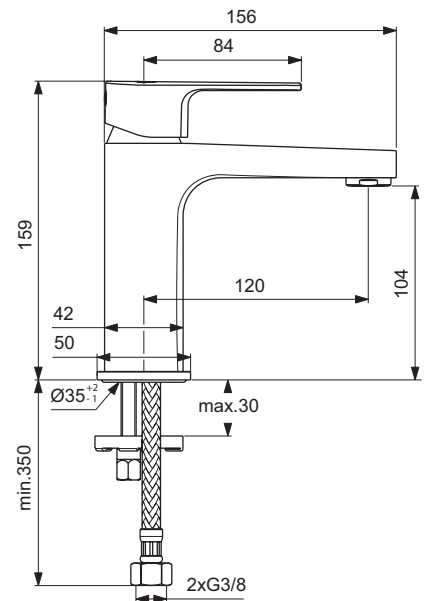

NEW

Description

One-hole basin mixer H105
28 mm ceramic cartridge FirmaFlow® with hot water limiter
Metal handle with red and blue indicator
Aerator Perlator with 5 l/min flow rate limiter
Decorative rosette part of the body (one piece)
Easy-Fix system for installation
Flexible hoses G3/8" for water supply system connection
Metal pop-up waste
Finishes:
- technology electroplating (AA)
- technology powder coating (U8)
Comply with EN817
- The same with plastic pop-up waste, finish: Chrome (AA)
- The same without pop-up waste, finish: Chrome (AA)

Available in April 2020

Sanitary brass

Product

	Article-No.	Price/EUR
One-hole basin mixer H105 with metal pop-up waste	BC686AA BC686U8	
One-hole basin mixer H105 with plastic pop-up waste	BC491AA	
One-hole basin mixer H105 without pop-up waste	BC553AA	

Finishes

AA Chrome
U8 Grey/chrome

BC553