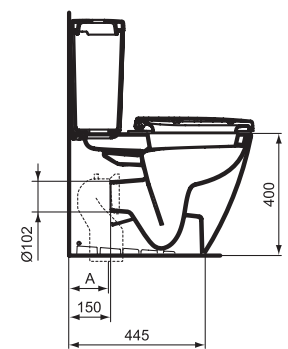

A
T682067		210
J324867		145