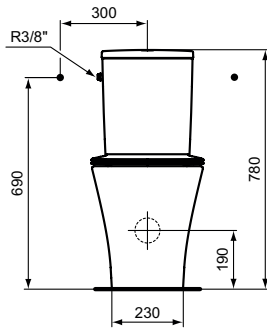

E0137
E0733

A 60 - 150	175 - 205	155 - 225	165 - 210