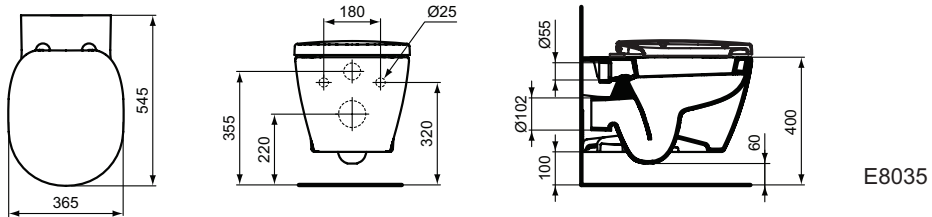

Finishes

- 01 Euro White
- MA Euro white Ideal Plus

E8035