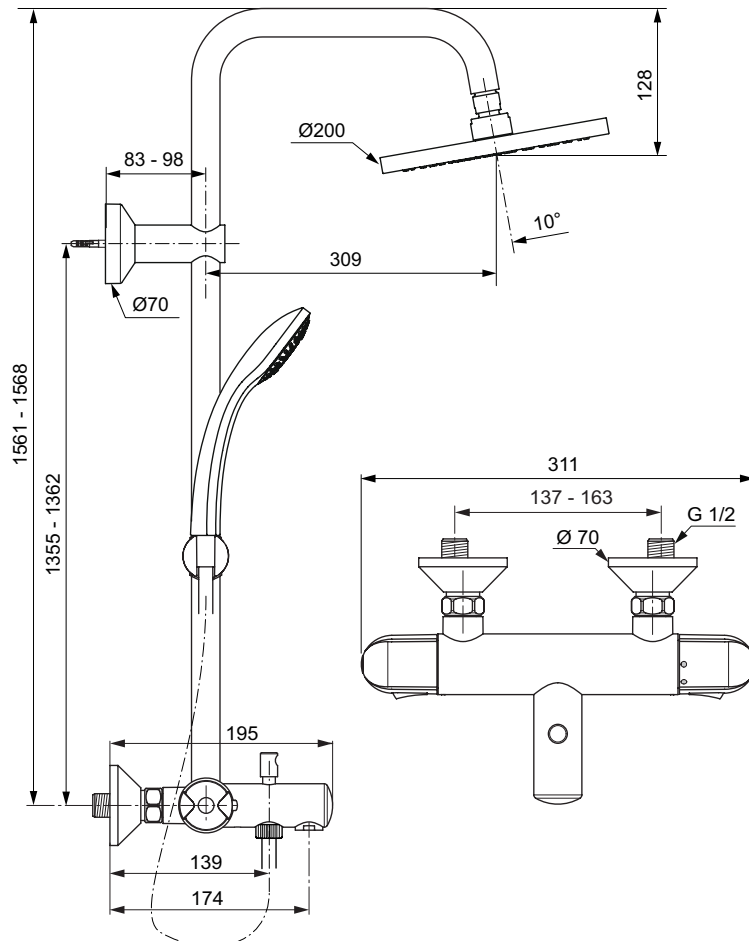

Description

Idealrain EvoJET Diamond Hand shower 134 mm
 ABS body chrome plated
 Glossy white spay surface, light grey nozzles
 3 spray modes: Rain, Drop-jet, Massage, activated with push button
 Rain and massage nozzles - soft & easy to clean
 Drop jet nozzles are hard plastics
 Flow rate limiter 8 l/min
 IS logo on the body
 Water pressure more than 0.1 Bar