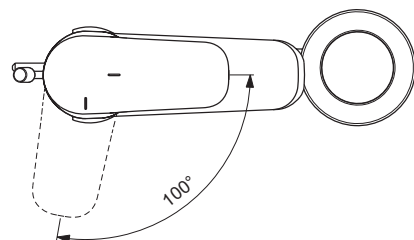

Description

One-hole basin mixer BlueStart®
38 mm cartridge FirmaFlow® with hot water limiter
Brass cast body
Metal handle with red and blue colour indication - printed on handle
Cold start indication
Slim Perlator aerator with 5 l/min flow rate limiter
Metal pop-up waste
Flexible hoses G3/8" for water supply system connection
Easy-Fix system for installation
Comply with EN817
- The same mixer Grande

Sanitary brass

Product

Product	Article-No.	Price/EUR
One-hole basin mixer BlueStart®	B1711AA	
One-hole basin mixer Grande BlueStart®	B1715AA	

Finishes

AA Chrome

B1715