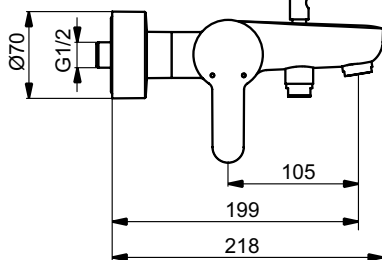

Finishes

AA Chrome