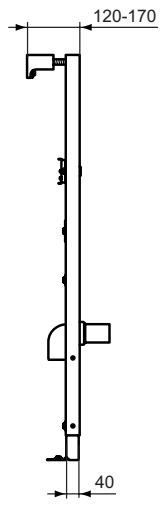

Installation systems

NEW

Description

ProSys™ basic urinal frame
Suitable to be used with top inlet urinals and exposed flushing valves

- For installation in front of solid wall or between two light plasterboard walls according to manual
- Frame tested for a load of 100 kg
- Frame corrosion resistant & resistant to scratches
- Easy and quick installation with EasyFix system
- Height adjustable from 0 to 300 mm
- 120 mm minimum thick
- Adjustable attachment plates

Accessories Included:

- Urinal fixing hardware
- Frame fastening materials
- Outlet bend 50/50 mm
- G ½ fitting for water connection - 1 pc

ProSys™ universal urinal frame

Suitable to be used with back inlet urinals and built-in flushing valves

- For installation in front of solid wall or between two light plasterboard walls according to manual
- Frame tested for a load of 100 kg
- Frame corrosion resistant & resistant to scratches
- Easy and quick installation with EasyFix system
- Height adjustable from 0 to 300 mm
- 120 mm minimum thick
- Adjustable attachment plates
- Adjustable board for build-in flushing valves installation

Accessories Included:

- Urinal fixing hardware
- Frame fastening materials
- Outlet bend 50/50 mm
- G ½ fitting for water connection - 1 pc

Product	W x D x H mm	Kg	Article-No.	Price/EUR
ProSys™ basic urinal frame	500 x 120-170 x 1000-1300	5,1	R010367	
ProSys™ universal urinal frame	500 x 120-170 x 1000	13,1	R016367	

R0163