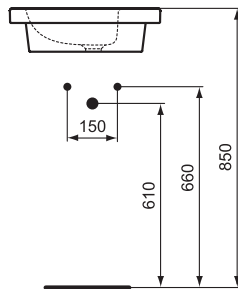

Description

Guest Furniture basin 45 cm
One tap hole, without overflow
- Left hand basin platform
- Right hand basin platform
In carton box
EN 14688
Please make sure to assembly with free waste J3291AA (order separately)!
For assembly with: Connect Space furniture only

Product	W x D x H mm	Kg	Article-No.	Price/EUR
Guest Furniture Basin 45 cm, Left hand basin platform	450 x 250 x 130	10,0	E136201	
Guest Furniture Basin 45 cm, Right hand basin platform	450 x 250 x 130	10,0	E136101	

Recommended equipment

Free waste G1 1/4 for basins without overflow	J3291AA	
Siphon waste G1 1/4 - tubular type	A2305AA	
Stop angle valve (water connection G1/2, connection with mixer 10 mm/ G3/8) - 1pc	B7883AA	
Escutcheon for siphon G1 1/4 (in case installation with mixer without pop-up waste)	B4801AA	

Finishes

- AA Chrome
- 01 Euro White

E1362