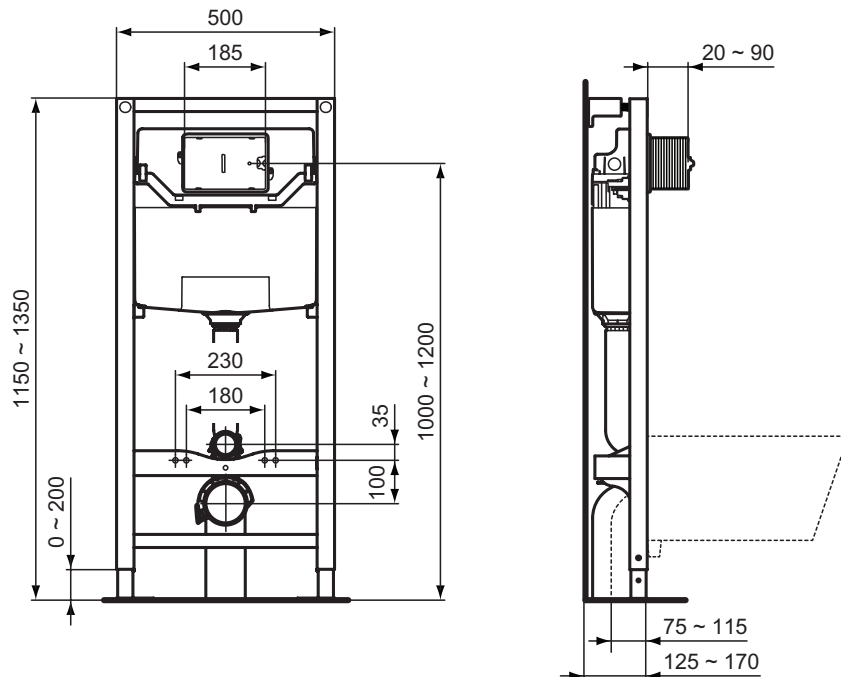

Recommended equipment

Corner installation kit (enables the installation of WCs in bathroom corners), compatible with ProSys™ 120 and ProSys™ 80 frames and freestanding frames	R018567	
Acoustic insulation for wall mounted WC and bidet	R017467	
Noise insulation kit - frame to floor (avoids direct contact between the frame and the floor)	R010667