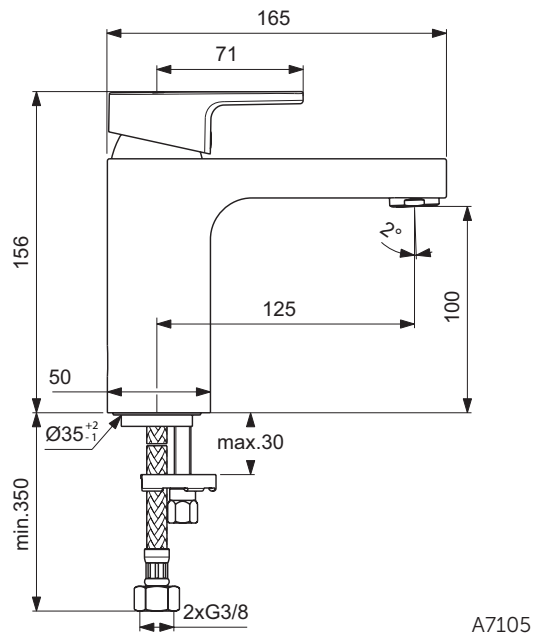

Finishes

AA Chrome