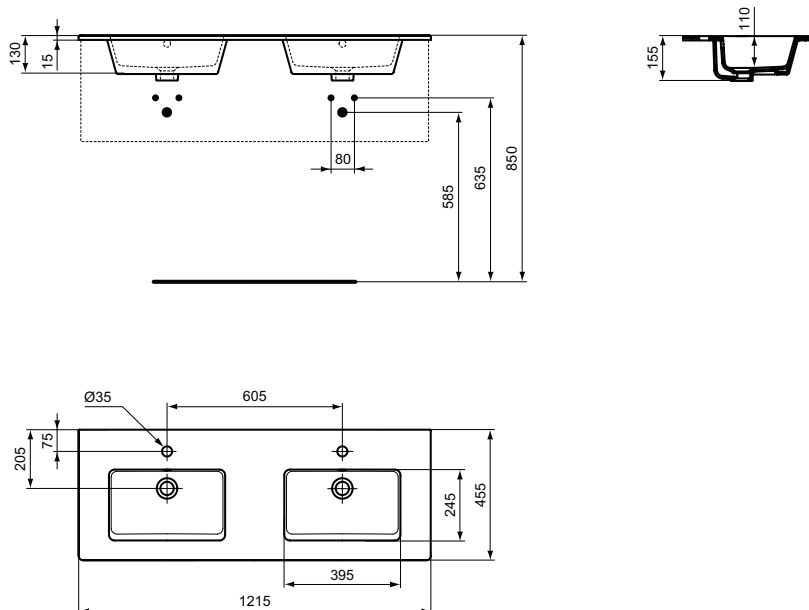

Finishes

- AA Chrome
- 01 Euro White