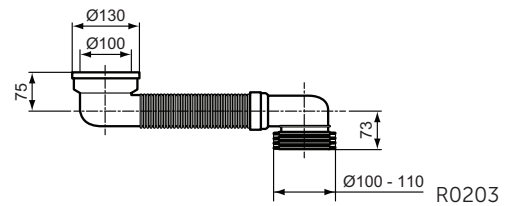

NEW

Description

Noise insulation kit Frame to floor
Acoustic insulation
Avoids direct contact between the frame and the floor

Noise insulation kit for WC
Acoustic insulation in expanded polyethylene
Avoids direct contact between the WC bowl and the tiles

Corner installation kit
Enables the installation of WCs in bathroom corners
Compatible with 1150 and 1130 high frames only

Flow rate reducer
Reduces flow rate to avoid splashing
Compatible with ProSys™ 80 and ProSys™ 150 cisterns

Connection pipes

Product	Kg	Article-No.	Price/EUR
Noise insulation kit - frame to floor (avoids direct contact between the frame and the floor)		R010667	
Acoustic insulation for wall mounted WC and bidet		R017467	
Corner installation kit (enables the installation of WCs in bathroom corners), compatible with ProSys™ 120 and ProSys™ 80 frames and freestanding frames		R018567	
Flow rate reducer (reduces flow rate to avoid splashing), compatible with ProSys™ 80		R019867	
S-bend outlet		R020367	
Horizontal outlet WC		R019967	
Telescopic connection pipe		R0200AC	
Flexible outlet WC bend		R019567	

Finishes

AC White