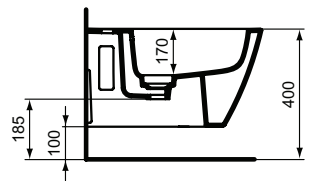

Finishes

- AA Chrome
- 01 Euro White

T2969