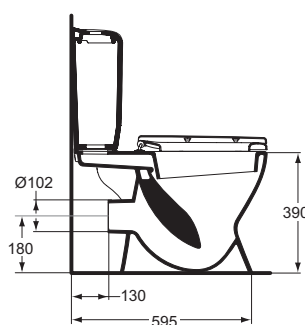

Finishes

01 Euro White

W9042
W9087
W9034