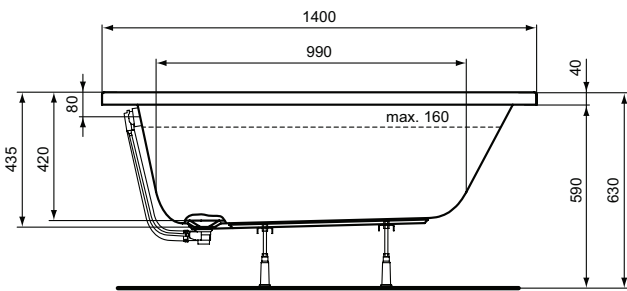

Recommended equipment

Leg set	C896067	
Waste siphon Ø 52 mm	B4812AA	

Finishes

AA Chrome

01 Euro White

W0041

W0040

Wellness