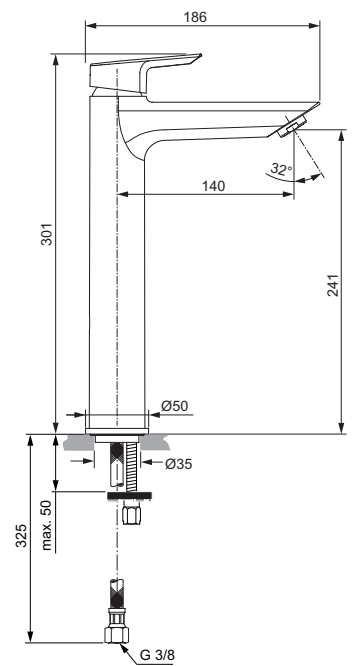

Description

One-hole High spout basin mixer
IS 28 mm ceramic cartridge
Temperature limiter – integrated in the box
Brass cast body and tubular spout U 160
Metal handle with red and blue colour indication - printed on handle
Cascade aerator with 5 l/min flow rate limiter
Metal pop-up waste
Flexible hoses G3/8" for water supply system connection
Easy-Fix system for installation, Centre ring
Comply with EN817

One-hole basin mixer Vessel
IS 28 mm ceramic cartridge
Temperature limiter – integrated in the box
Brass cast body
Metal handle with red and blue colour indication - printed on handle
Cascade aerator with 5 l/min flow rate limiter
Metal pop-up waste
Flexible hoses G3/8" for water supply system connection
Easy-Fix system for installation
Centre ring
Comply with EN817
- The same without pop-up waste

Sanitary brass

Product

Product	Article-No.	Price/EUR
One-hole High spout basin mixer	A6571AA	
One-hole basin mixer Vessel with pop-up waste	A6573AA	
One-hole basin mixer Vessel without pop-up waste	A6575AA	

Finishes

AA Chrome

A6575