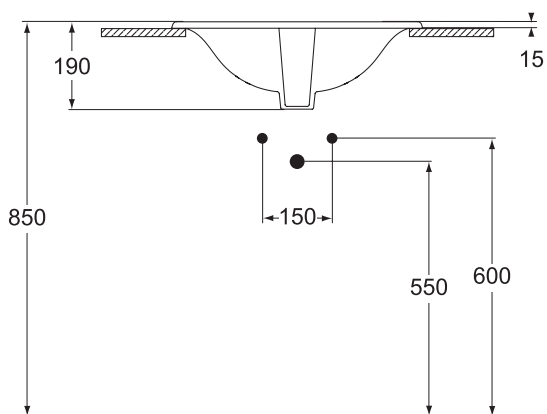

Finishes

- AA Chrome
- 01 Euro White