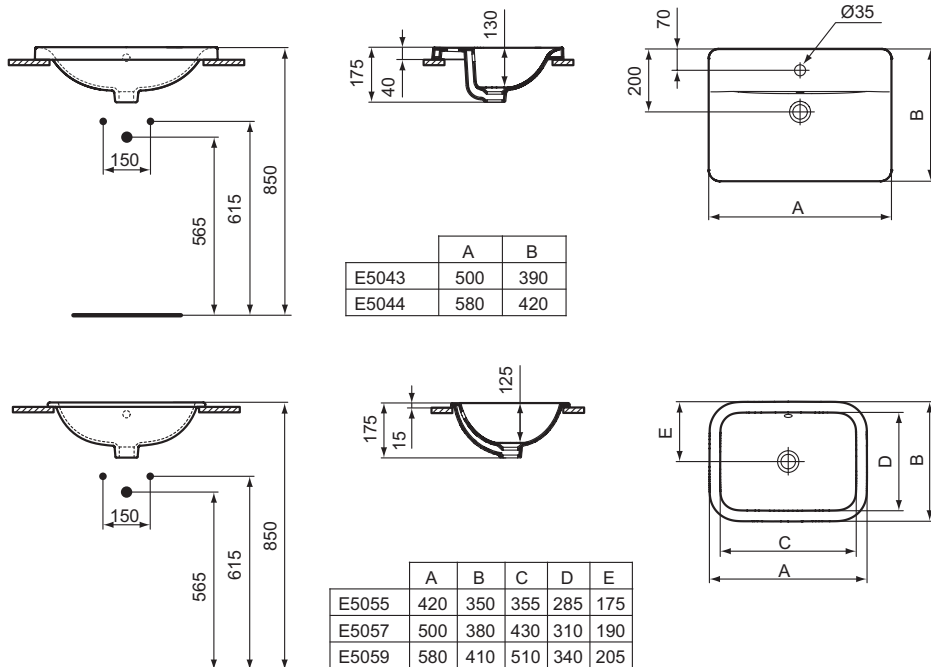

Finishes

- AA Chrome
- 01 Euro White
- MA Euro white Ideal Plus