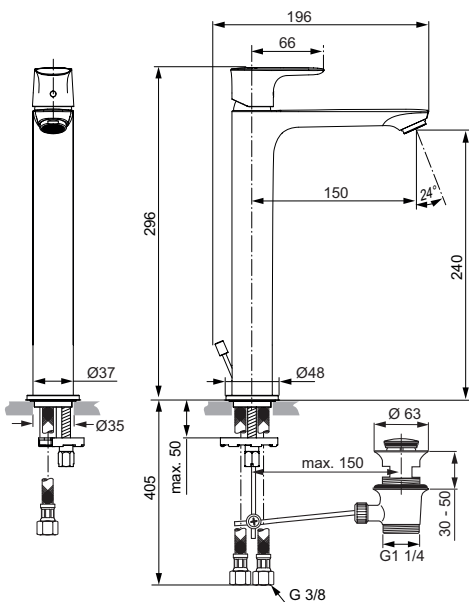

Finishes

- AA Chrome
- A2 Brushed Gold
- A5 Magnetic Grey
- GN Silver Storm