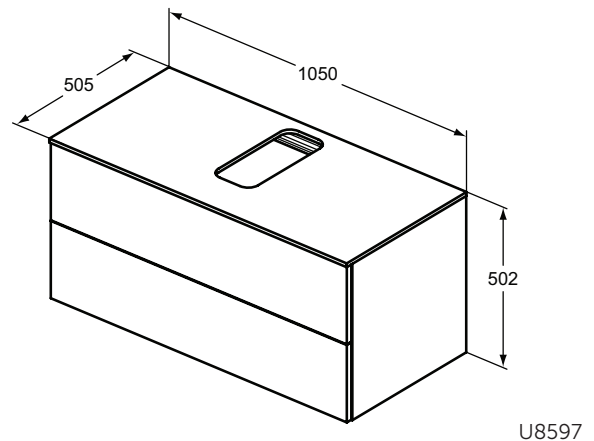

Finishes

- WG Glossy White
- FF Wood light brown
- FW Dark Wood
- FX Grey Stone