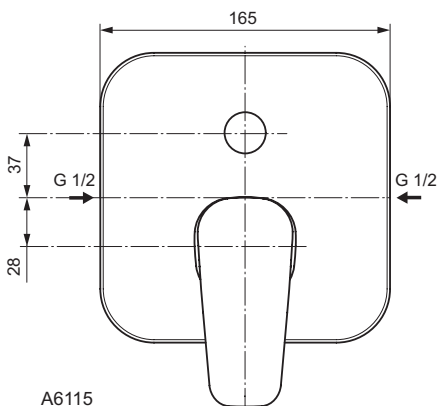

Finishes

AA Chrome