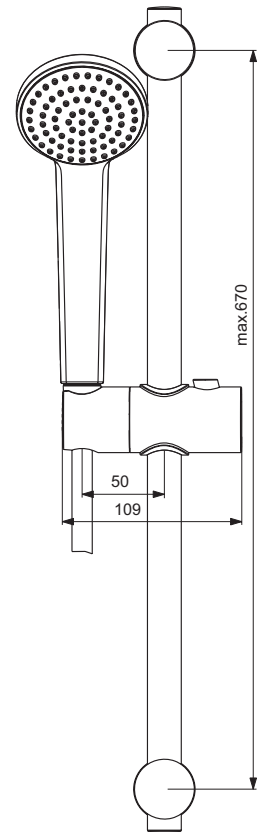

NEW

Description

Exposed bath & shower mixer
35 mm ceramic cartridge with hot water limiter
Metal handle with red and blue colour indication
Check valve
Standard S-Connections
Perlator aerator
Ceramic manual diverter
Comply with EN817
- The same with accessories: 1F hand shower, metal shower hose 1500 mm, 720 mm shower bar with movable wall brackets

Product

Product	Article-No.	Price/EUR
Exposed bath & shower mixer	BC489AA	
Exposed bath & shower mixer with accessories	BC656AA	

Finishes

AA Chrome

BC489

BC656

Sanitary brass