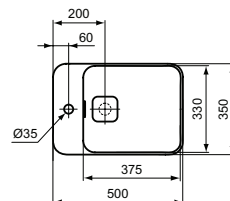

A	B
T2998..	600	585
T2966..	500	485