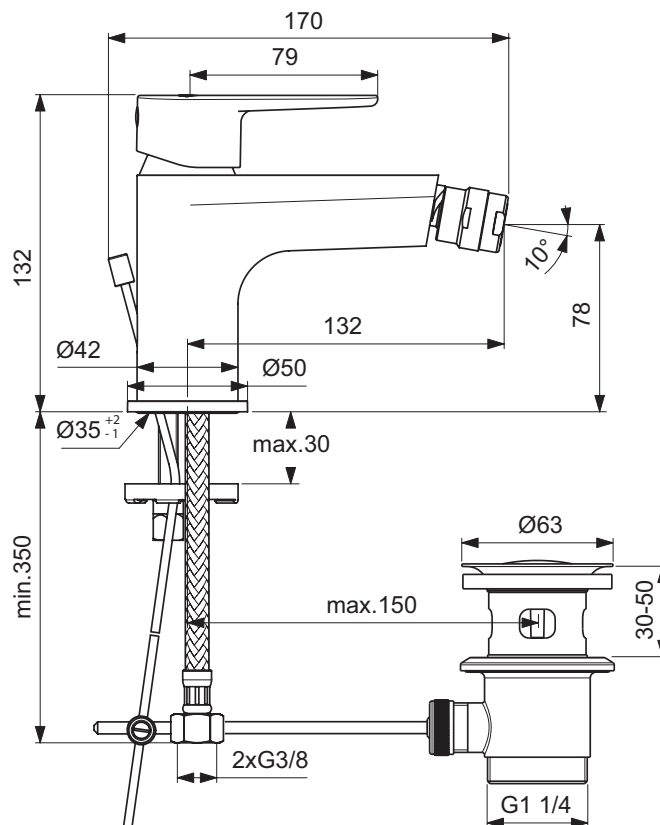

BC555

Price/EUR

Finishes

AA Chrome