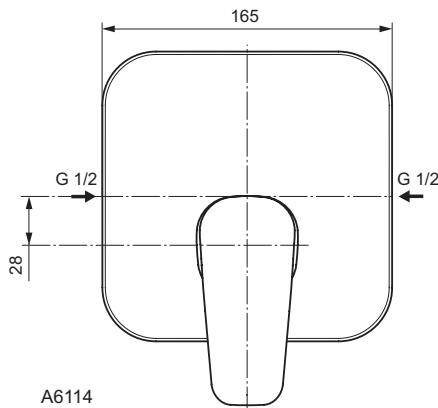

Finishes

AA Chrome