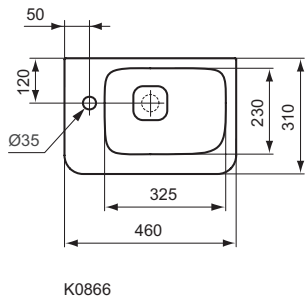

Finishes

- AA Chrome
- 01 Euro White