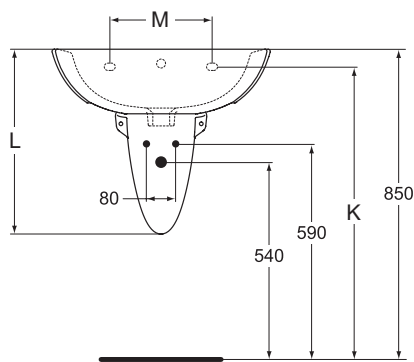

Finishes

- AA Chrome
- 01 Euro White

	A	B	C	D	E	F	G	H	K	L	M	N
V1340, W4440	650	480	530	305	210	320	200	165	800	510	280	210
V1440, W4240	600	465	500	290	215	310	200	165	800	510	280	210
V1442	600	465	500	290	215	310	200	165	800	510	280	210
V1540, W4340	550	450	450	275	200	310	205	170	790	515	285	220
V1542	550	450	450	275	200	310	205	170	790	515	285	220