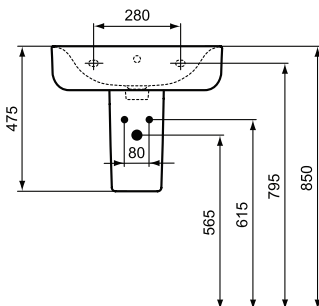

Finishes

- AA Chrome
- 01 Euro White