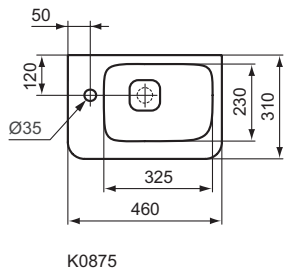

Finishes

- AA Chrome
- 01 Euro White