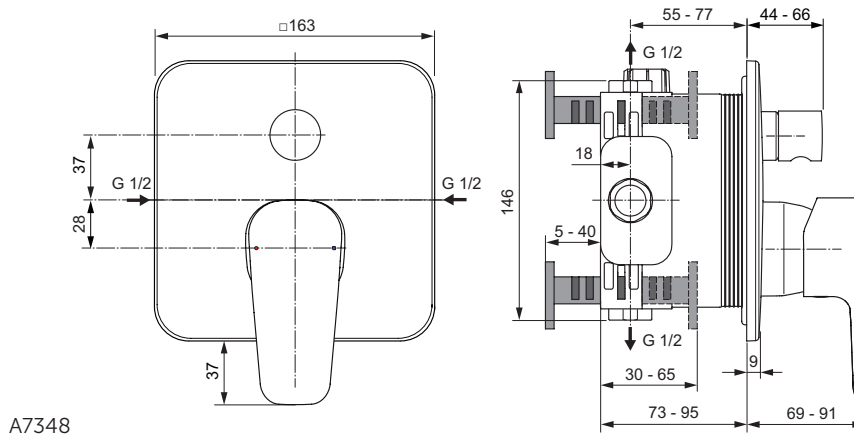

Finishes

AA Chrome

Sanitary brass

Description

One-hole basin mixer with Click waste
 35 mm ceramic cartridge with hot water limiter
 Metal handle with red and blue colour indication
 Cache aerator with 5 l/min flow rate limiter (mounted on the product)
 Flow straightener outlet (in the box separately)
 Click waste
 Easy-Fix fixation
 Flexible hoses G3/8" for water supply
 Comply with EN817