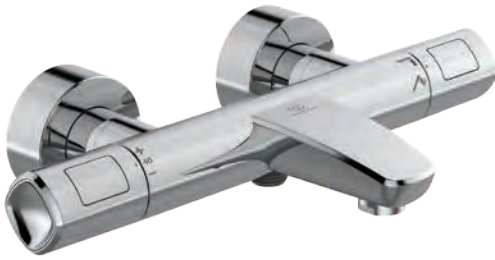

Recommended equipment

Wrap over shelf	A7215AA	
-----------------	---------	--

Finishes

AA Chrome

Sanitary brass

NEW

Description

Exposed thermostatic bath & shower mixer
 S-connection with hidden nuts
 IS Thermostatic cartridge new technology
 Ceramic valve G1/2 180°
 Cool body technology
 Without accessories
 Diamond metal handles with hot water at 40°C stop button and 50% water volume stop button
 Diverter integrated into the body - 180 degree operation
 Perlator aerator
 Non return valve
 Comply with EN 1111