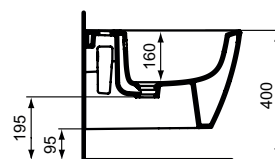

Ceramic products

Description

Floor standing BTW bidet
Compact (Short Projection) - only 48 cm
One tap hole
Including: Fixation set TT0257919
In carton box
EN 14528

Wall mounted bidet with Fully hidden fixation
Compact (Short Projection) - only 48 cm
One tap hole
Including fixation kit TT0299598 (for fully hidden attachment - no lateral holes)
In carton box
EN 14528

Product	W x D x H mm	Kg	Article-No.	Price/EUR
Floor standing bidet BTW, short projection	360 x 480 x 400	21,2	E120001	
Wall mounted bidet with Fully hidden fixation, short projection	365 x 480 x 305	21,0	E119201	

Recommended equipment

Siphon waste for bidet G1 1/4	A2307AA	
Stop angle valve (water connection G1/2, connection with mixer 10 mm/ G3/8) - 1 pc	B7883AA	

Finishes

- AA Chrome
- 01 Euro White

E1192