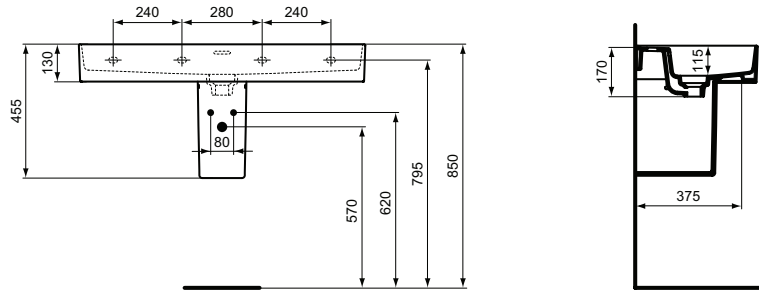

Ceramic products

T3724