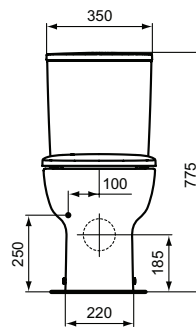

Finishes

01 Euro White

T002767	J324867	J324867 + T002867	T002667	T682067
A 60 - 100	125 - 145	100 - 165	165 - 185	185 - 215