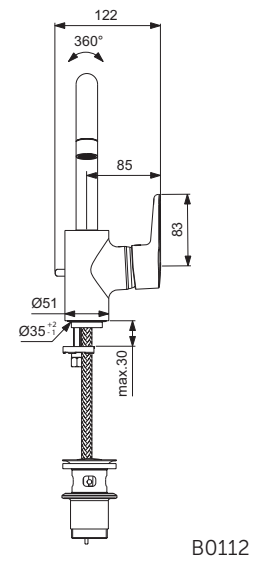

Finishes

AA Chrome

Description

Exposed shower mixer
 Fixation with cylindrical nuts and metal escutcheons
 47 mm IS cartridge with hot water limiter, with Click Cool Body technology
 No accessories
 Metal handle with red and blue indicator
 Comply with EN817