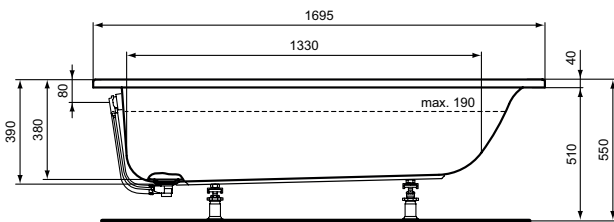

Finishes

- AA Chrome
- EO Silver profile
- 01 Euro White