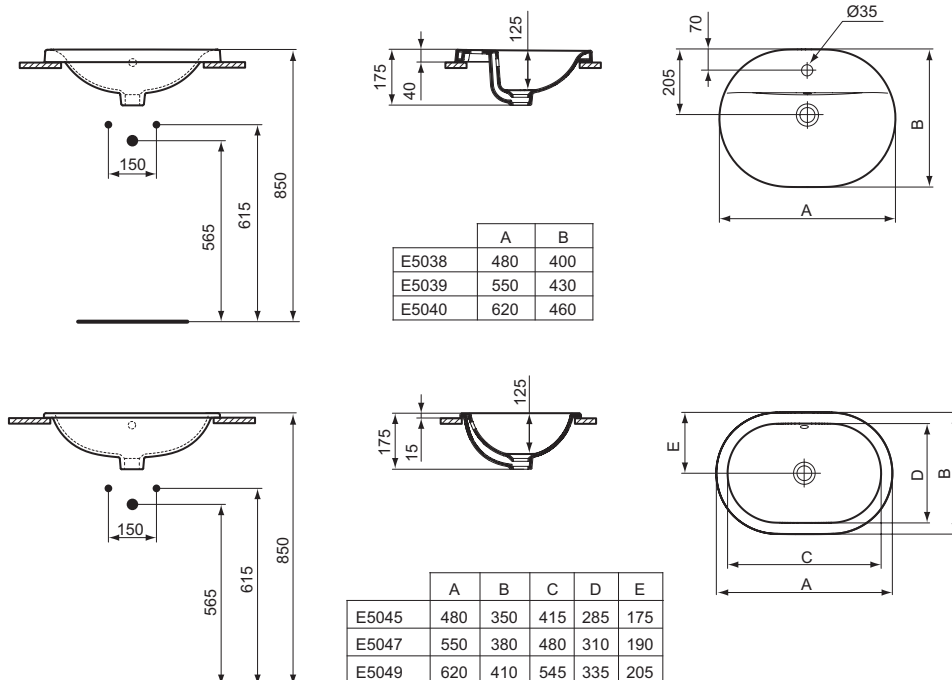

Finishes

- AA Chrome
- 01 Euro White
- MA Euro white Ideal Plus