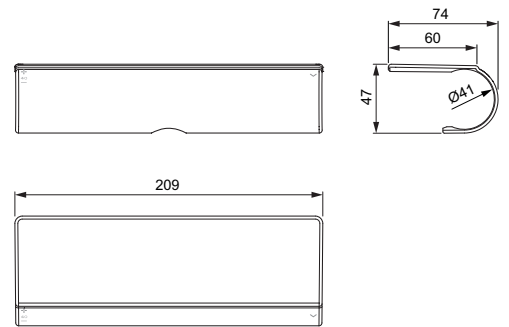

Available in March 2020

Product

Product	Article-No.	Price/EUR
Exposed thermostatic shower mixer	A7214AA	

Recommended equipment

Wrap over shelf	A7215AA	
-----------------	---------	--

Finishes

AA Chrome

A7214