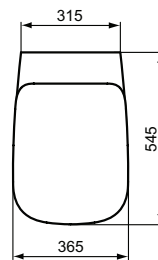

Ceramic products

Description

Wall mounted bowl - AquaBlade®
Washdown
In carton box
EN 997
Including fixation kit TT0299598 (for fully hidden attachment - no lateral holes)
Note: AquaBlade® WCs installation with pressure flush valve is not recommended!

Wall mounted bowl with fully hidden fixation
Boxed rim
Washdown
Including fixation kit TT0299598 (for fully hidden attachment - no lateral holes)
In carton box
EN 997

Necessary equipment

Seat and cover, metal hinges, duroplast (T318201)
Seat and cover, SOFT CLOSE with Easy Take Off hinges, duroplast (T318101)

Recommended equipment

Installation systems (see section 2.2. Installation systems)

Product		W x D x H mm	Kg	Article-No.	Price/EUR
Wall mounted bowl - AquaBlade®	NEW	365 x 545 x 345	25,9	T386001	
Wall mounted bowl, boxed rim		365 x 545 x 345	23,0	T281401	

Necessary equipment

Seat and cover, metal hinges			2,4	T318201	
Seat and cover, SOFT CLOSE with Easy Take Off hinges			2,4	T318101	

Finishes

01 Euro White