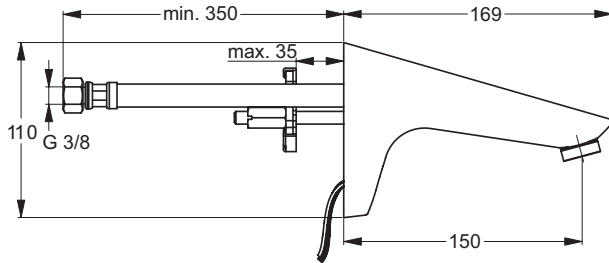

Finishes

AA Chrome

A4159