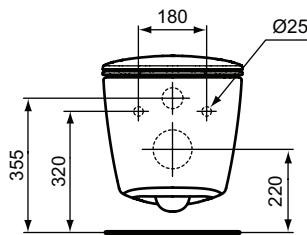

Finishes

01 Euro White