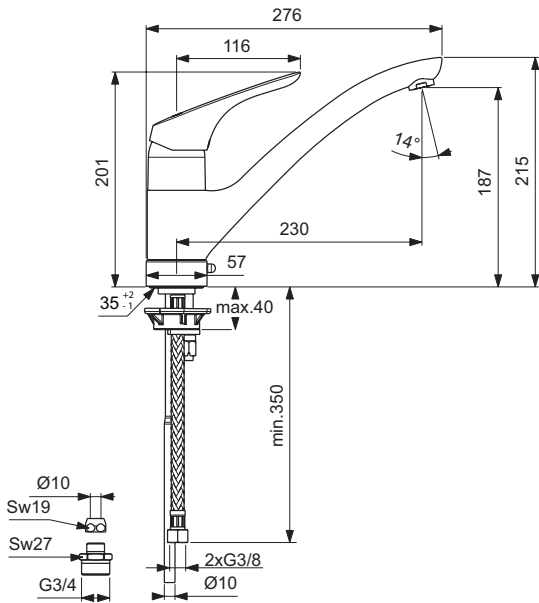

Finishes

AA Chrome

B5346

B6916

Sanitary brass