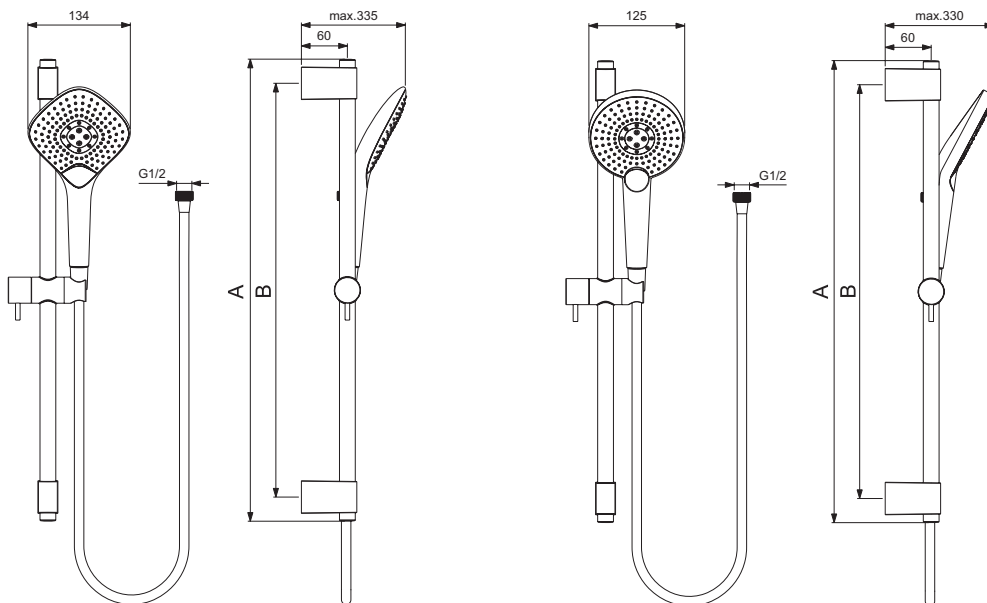

Finishes

AA Chrome

	A	B
B1764AA	903	max 840
B1762AA	603	max 540

	A	B
B1763AA	903	max 840
B1761AA	603	max 540

Showers