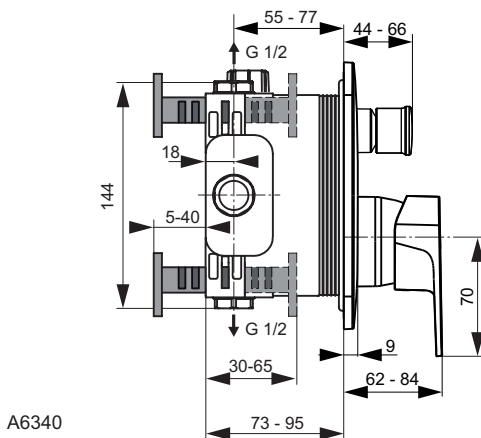

Finishes

AA Chrome

Sanitary brass

Description

3-hole bath & shower mixer
 40 mm Multiport ceramic cartridge
 Hot water limiter – integrated
 Spout with integrated pull manual diverter 220 mm
 Cascade aerator
 Metal handle with red and blue colour indication
 With accessories (metal shower hose 1500 mm, 1F STICK hand shower 8 l/min)
 Non return valve
 Comply with EN1111