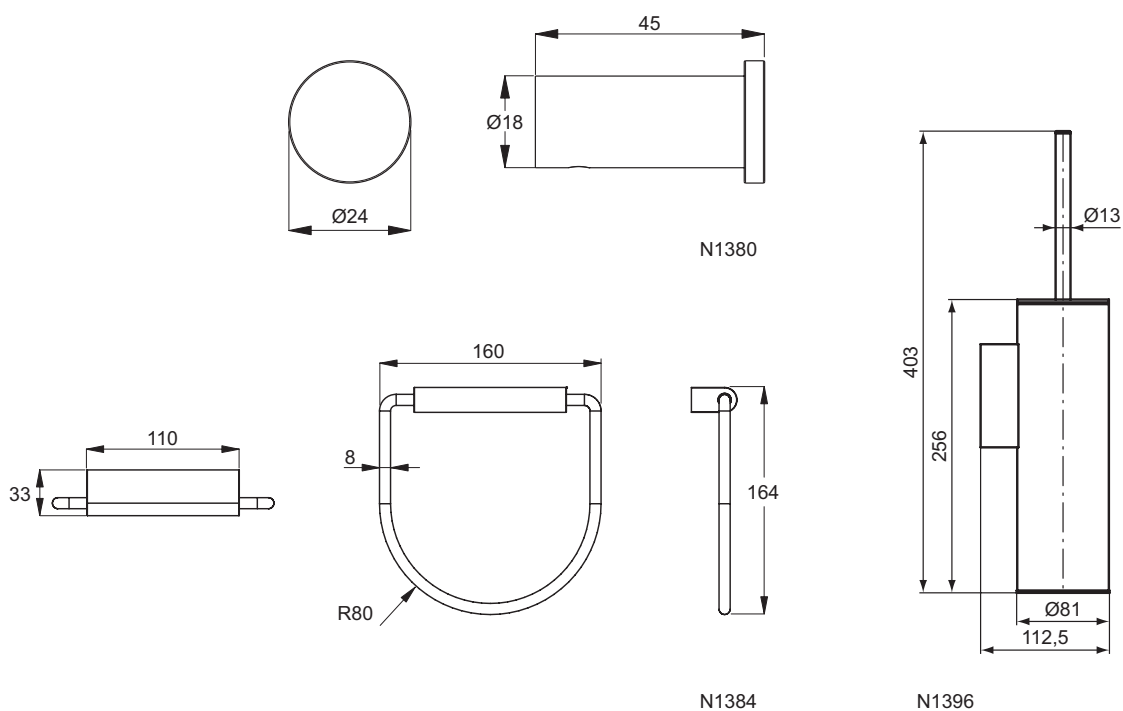

Finishes

AA Chrome