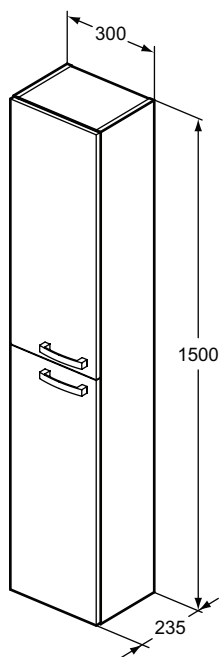

Finishes

- OS Sandy Oak
- SG Sandy Grey Oak
- TI Mid Grey
- WG Glossy White

Combination chart

Mirror Cabinets/ Mirrors	Mirror Cabinet Mid						Mirror Cabinet Low						Mirror Low						Mirror Eco										
	T3499AL	T3498AL	T3442AL	T3439AL	T3430AL	T3428AL	T3593AL	T3592AL	T3591AL	T3590AL	T3589AL	T3588AL	T3594BH	T3363BH	T3361BH	T3360BH	T3359BH	T3358BH	T3357BH	T3356BH	T3355BH	T3354BH	T3371BH	T3369BH	T3368BH	T3367BH	T3366BH	T3365BH	T3364BH
Lights	1200 x 170 x 700 mm	1000 x 170 x 700 mm	800 x 170 x 700 mm	700 x 170 x 700 mm	600 x 170 x 700 mm	500 x 170 x 700 mm	1200 x 170 x 700 mm	1000 x 170 x 700 mm	800 x 170 x 700 mm	700 x 170 x 700 mm	600 x 170 x 700 mm	500 x 170 x 700 mm	1200 x 26 x 1000 mm	800 x 26 x 1000 mm	600 x 26 x 1000 mm	400 x 26 x 1000 mm	1200 x 26 x 700 mm	1000 x 26 x 700 mm	800 x 26 x 700 mm	700 x 26 x 700 mm	600 x 26 x 700 mm	500 x 26 x 700 mm	1200 x 4 x 700 mm	1000 x 4 x 700 mm	800 x 4 x 700 mm	700 x 4 x 700 mm	600 x 4 x 700 mm	500 x 4 x 700 mm	400 x 4 x 700 mm
 T2907AA LUXURY Light	✓	✓	✓	✓	✓	✓	✓	✓	✓	✓	✓	✓	✓	✓	✓	✓	✓	✓	✓	✓	✓	✓	✓	✓	✓	✓	✓	✓	✓
 T2908AA COMPACT Light	✓	✓	✓	✓	✓	✓	✓	✓	✓	✓	✓	✓	✓	✓	✓	✓	✓	✓	✓	✓	✓	✓							
 T2909AA IRENE Light	✓	✓	✓	✓	✓	✓	✓	✓	✓	✓	✓	✓	✓	✓	✓	✓	✓	✓	✓	✓	✓	✓	✓	✓	✓	✓	✓	✓	✓
 T3153AA TITTY Light	✓	✓	✓	✓	✓	✓	✓	✓	✓	✓	✓	✓	✓	✓	✓	✓	✓	✓	✓	✓	✓	✓	✓	✓	✓	✓	✓	✓	✓
 T3189AA EVA Light	✓	✓	✓	✓	✓	✓	✓	✓	✓	✓	✓	✓	✓	✓	✓	✓	✓	✓	✓	✓	✓	✓	✓	✓	✓	✓	✓	✓	✓
 T3190AA PRETTY Light	✓	✓	✓	✓	✓	✓	✓	✓	✓	✓	✓	✓	✓	✓	✓	✓	✓	✓	✓	✓	✓	✓	✓	✓	✓	✓	✓	✓	✓
 T320967 PANDORA Light	✓	✓	✓	✓	✓	✓	✓	✓	✓	✓	✓	✓	✓	✓	✓	✓	✓	✓	✓	✓	✓	✓	✓	✓	✓	✓	✓	✓	✓
 T322967 PANDORA Light	✓	✓	✓	✓	✓	✓	✓	✓	✓	✓	✓	✓	✓	✓	✓	✓	✓	✓	✓	✓	✓	✓	✓	✓	✓	✓	✓	✓	✓
 T3248AA SABRINA Light													✓	✓	✓	✓	✓	✓	✓	✓	✓	✓	✓	✓	✓	✓	✓	✓	✓