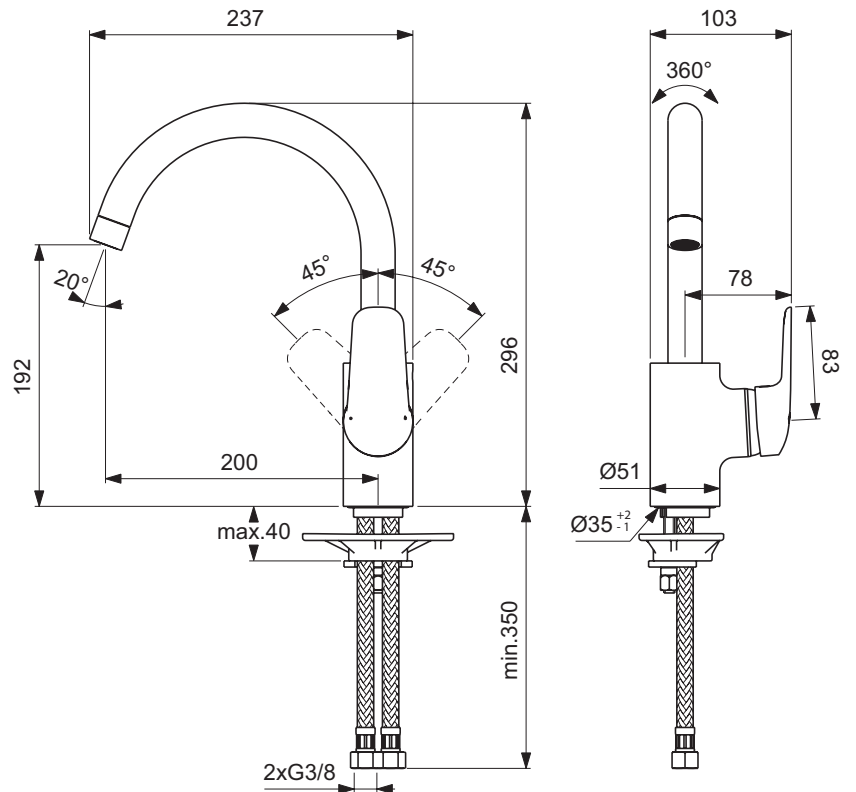

Description

One-hole sink mixer BlueStart®
Brass body with casted pull-out spout
Metal handle with red and blue colour indication - printed on handle
Cold water in central position BlueStart
Aerator Perlator M24x1
38 mm cartridge FirmaFlow® with hot water limiter + Click technology
Flexible hoses PEX G3/8"
Easy-Fix system for installation with centering & sealing ring
Comply with EN817

One-hole sink mixer
Brass body with high swiveling tubular spout R200
Metal handle with red and blue colour indication - printed on handle
40 mm IS cartridge with hot water limiter + Click technology
Aerator Perlator
Flexible hoses PEX G3/8"
Easy-Fix system for installation with centering & sealing ring
Comply with EN817

Product

One-hole sink mixer BlueStart® with casted pull-out spout
One-hole sink mixer with high tubular spout R200

Article-No. Price/EUR

BC143AA	
B1727AA	

Finishes

AA Chrome