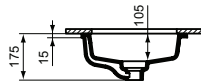

Finishes

- AA Chrome
- 01 Euro White

T2992