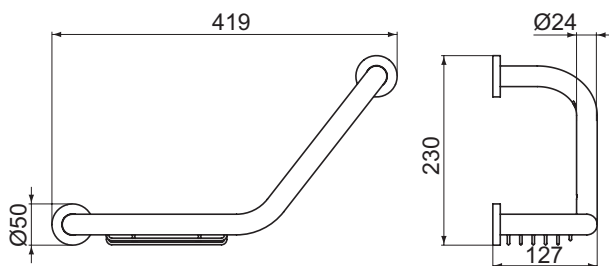

Description

Grab rail with soap holder
24 mm tube diameter
Including fixation set

Grab rail
24 mm tube diameter
Including fixation set

Bath towel shelf with towel rail
Including fixation set

Product	W x D x H mm	Kg	Article-No.	Price/EUR
Grab rail with soap holder	419 x 230 x 127	1,0	A9114AA	
Grab rail	350 x 80 x 50	0,6	A9126AA	
Bath towel shelf with towel rail	602 x 88 x 304	1,6	A9106AA	

Finishes

AA Chrome

A9114