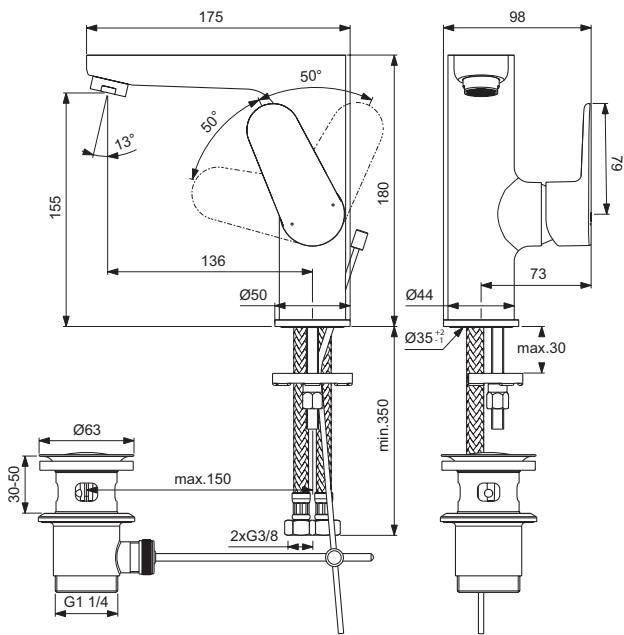

Finishes

- AA Chrome
- U4 Black/chrome

BC703