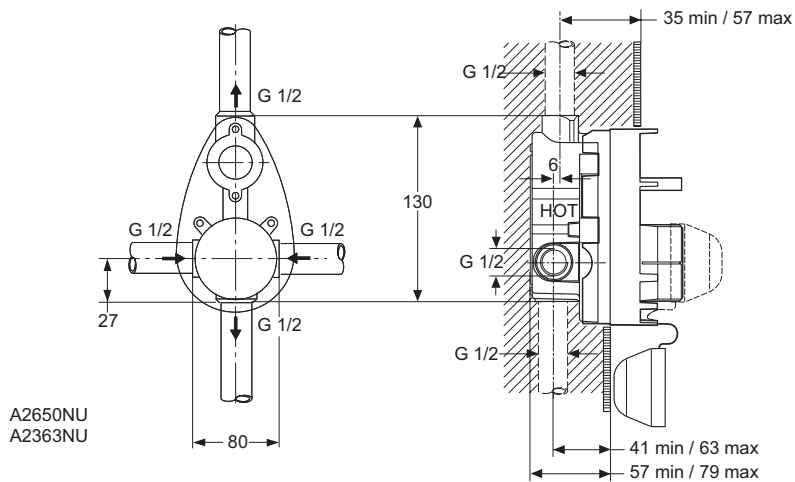

Sanitary brass

Product	Article-No.	Price/EUR
Bath & shower mixer built-in UNIVERSAL Kit 1	A2650NU	
Bath & shower mixer built-in MULTIPOINT Kit 1	A2363NU	
Recommended equipment		
Extension Kit for built-in Shower mixer (max 20 mm distance) for A2650NU	A963541NU	
Extension Kit for built-in Bath&Shower mixer (max 20 mm distance) for A2650NU	A963542NU	
Extension Kit for built-in Shower Mixer (max 20 mm distance) for A2363NU	A963391NU	
Extension Kit for built-in Bath & Shower Mixer (max 20 mm distance) for A2363NU	A963392NU