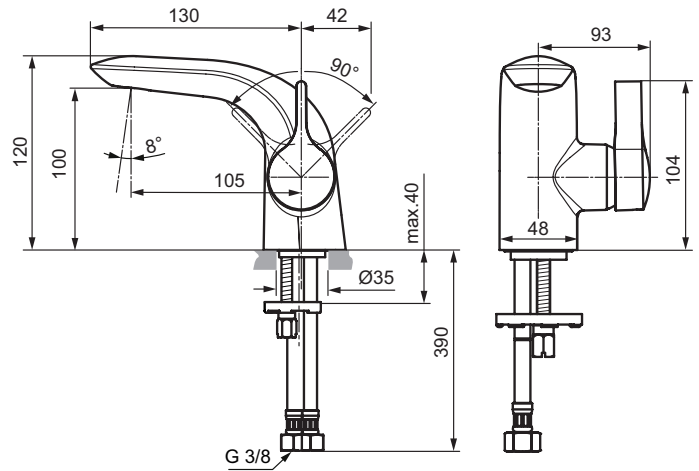

Product

Product	Article-No.	Price/EUR
One-hole basin mixer Piccolo with metal pop-up waste	A6117AA	
One-hole basin mixer Piccolo without pop-up waste	A6118AA	

Finishes

AA Chrome

A6117

A6118

Sanitary brass

Description