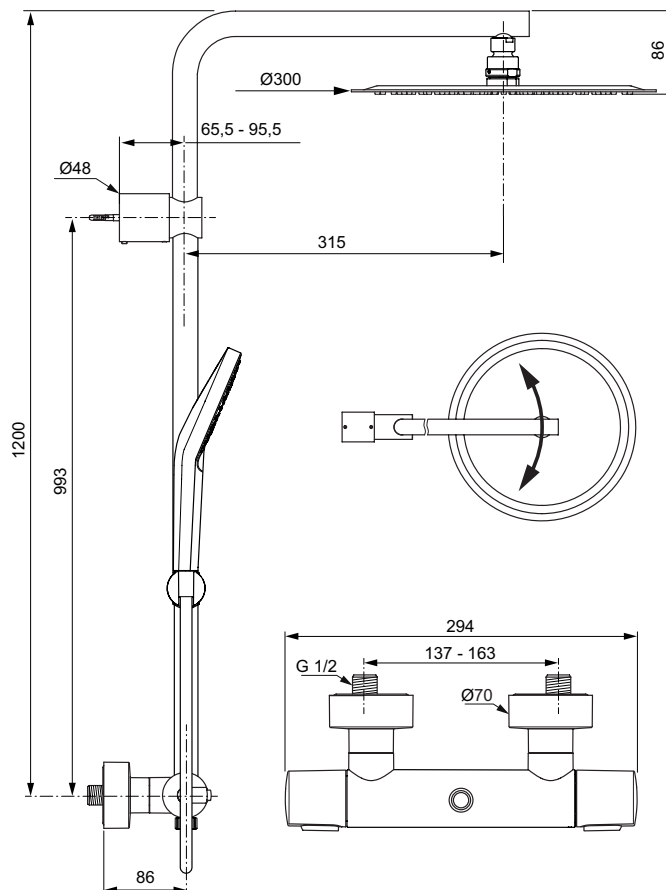

Finishes

AA Chrome