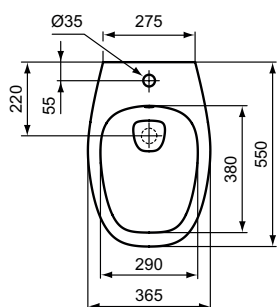

Finishes

AA Chrome

O1 Euro White

MA Euro white Ideal Plus

T5099