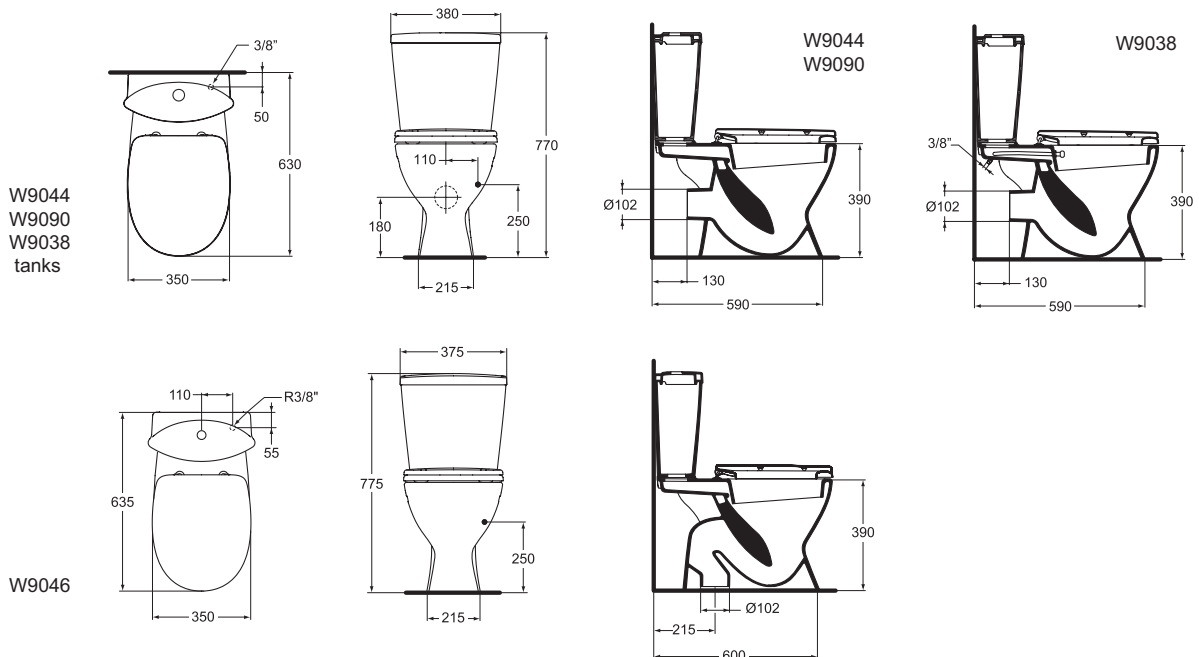

Finishes

01 Euro White