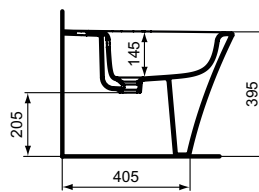

Finishes

- AA Chrome
- 01 Euro White

E0180