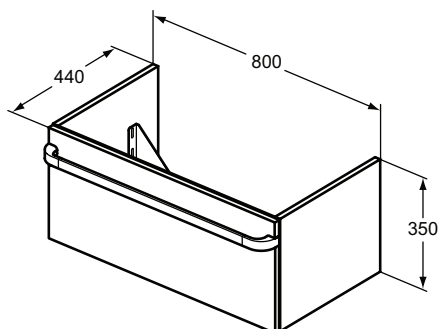

Description

Basin unit 80 cm
Wall mounted
1 drawer, soft close system
Anti-sleep covering on the drawer's bottom
Accessories included:
- Mounting kit
- 1 pcs IdealFlow waste space (R432667) + dedicated siphon (R432767)
- 1 pcs Led Light (R1753AA) - inside the drawer with opening sensor and with USB charge battery, IP44
Handles (not included): 1 handle 797 mm, including fixation kit
For assembly with:
- Tonic II Vanity basins 80 cm K0839 (with tap hole) or
- Tonic II Vessel Symmetric basin 55 cm K0834 with required Glass White Worktop R4331SA and wall mixer or
- Tonic II Vessel Asymmetric basin 55 cm K0833 with required Glass White Worktop R4335SA with tap hole for vessel mixer on side

Note: Worktops has to be ordered separately!

Optionals (need to be ordered separately):

- Open Shelf (white painted) 80 cm giving some additional space (R4343WG)
- 2 pcs Dividers (R4337WG)

Type of materials: See section 4. Technical information: Materials

Necessary equipment

Handle for Basin unit 80 cm - Glossy white (R4359WG)
Handle for Basin unit 80 cm - Chrome plated (R4359AA)

Furniture and mirrors

Product	W x D x H mm	Kg	Article-No.	Price/EUR
Basin unit 80 cm	800 x 440 x 350	20,0	R4303WG R4303FA R4303FC R4303FF R4303FE	

Necessary equipment	W x D x H mm	Kg	Article-No.	Price/EUR
Handle for Basin unit 80 cm	797 x 48 x 30	0,7	R4359WG R4359AA	

Recommended equipment	Article-No.	Price/EUR
Open Shelf (white painted) 80 cm giving some additional space	R4343WG	
Divider	R4337WG	

Finishes

- AA Chrome
- FA Glossy light grey
- FC Glossy light brown
- FE Wood light grey
- FF Wood light brown
- WG Glossy White