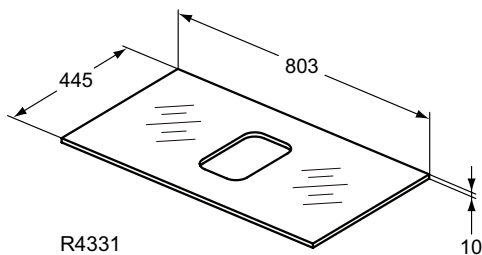

Finishes

- SA White glass
- FA Glossy light grey
- FC Glossy light brown
- FE Wood light grey
- FF Wood light brown
- WG Glossy White