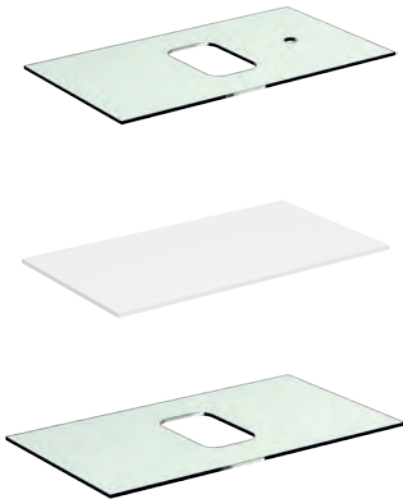

Description

Glass Worktop 80 cm without tap hole

Tempered glass white

To be installed with:

- Tonic II Vessel Symmetric basin 55 cm K0834 with Basin unit 80 cm (R4303) and wall mixer or
- Tonic II Vessel Symmetric basin 55 cm K0834 with Basin structure 80 cm (R4311) and wall mixer

Glass Worktop 80 cm with tap hole for vessel mixer on side

Tempered glass white

To be installed with:

- Tonic II Vessel Asymmetric basin 55 cm K0833 with Basin unit 80 cm (R4303) and vessel mixer or
- Tonic II Vessel Asymmetric basin 55 cm K0833 with Basin structure 80 cm (R4311) and vessel mixer

Worktop 80 cm

Without cut

To be used as shelf, or to be additionally cut for vessel basins

To be installed with:

- Tonic II Basin structure 80 cm (R4311) alone as shelf

Type of materials: See section 4. Technical information: Materials

Furniture and mirrors

Product	W x D x H mm	Kg	Article-No.	Price/EUR
Glass Worktop 80 cm without tap hole - Tempered glass white	803 x 440 x 10	10,0	R4331SA	
Glass Worktop 80 cm with tap hole - Tempered glass white	803 x 440 x 10	10,0	R4335SA	
Worktop 80 cm	802 x 442 x 12	4,5	R4322WG R4322FA R4322FC R4322FF R4322FE	

Finishes

- SA White glass
- FA Glossy light grey
- FC Glossy light brown
- FE Wood light grey
- FF Wood light brown
- WG Glossy White