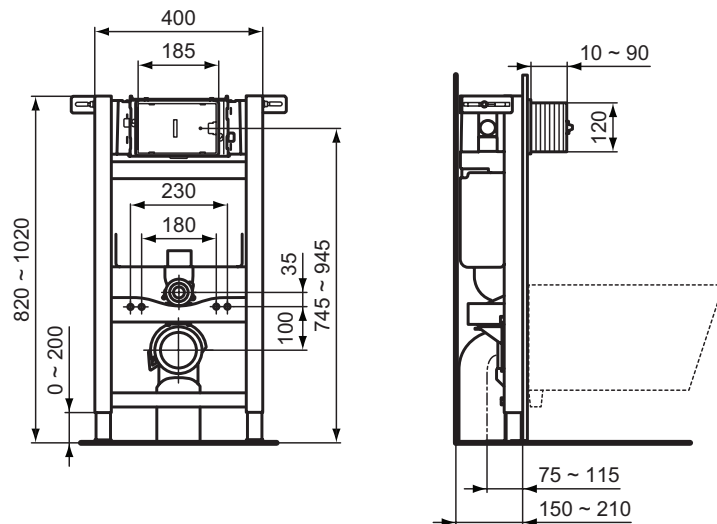

Recommended equipment

Acoustic insulation for wall mounted WC and bidet	R017467	
Noise insulation kit - frame to floor (avoids direct contact between the frame and the floor)	R010667