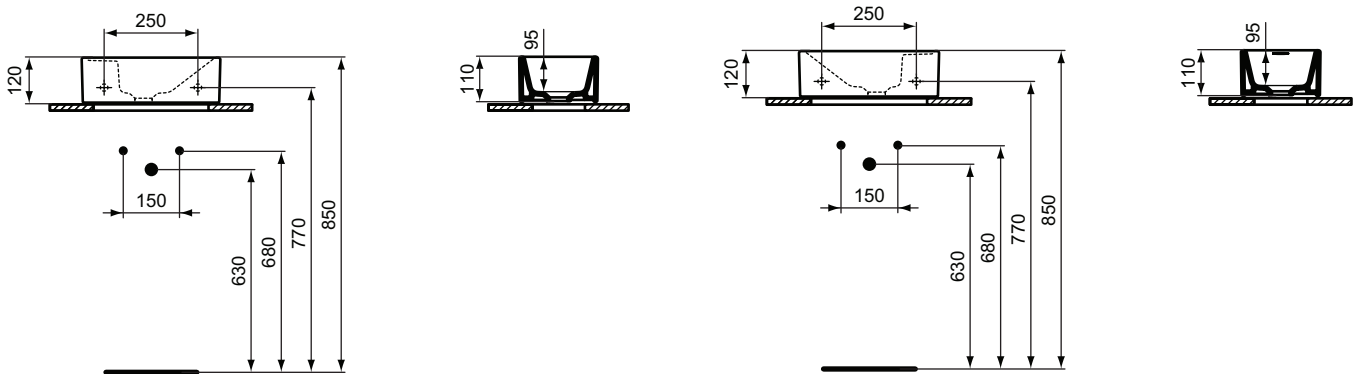

Finishes

- AA Chrome
- 01 Euro White