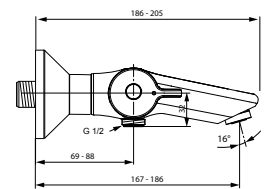

Finishes

AA Chrome