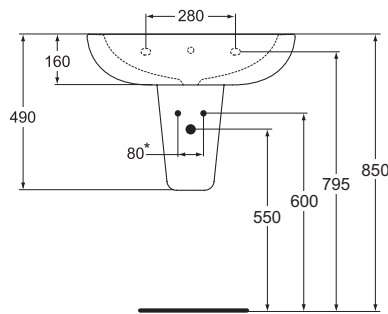

Finishes

- AA Chrome
- 01 Euro White

* 150 In case of installation without semipedestal