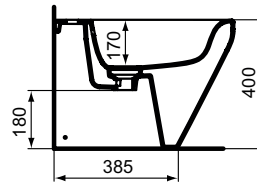

Finishes

AA Chrome

01 Euro White

K5238