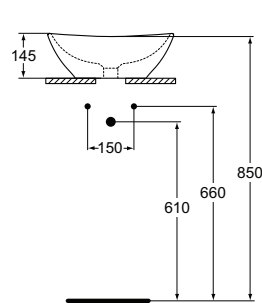

Finishes

- AA Chrome
- 01 Euro White

K0795