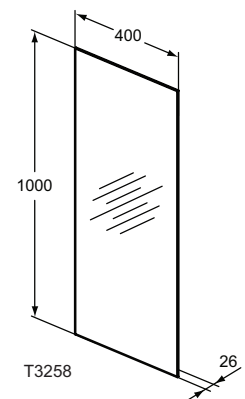

Finishes

BH Mirror