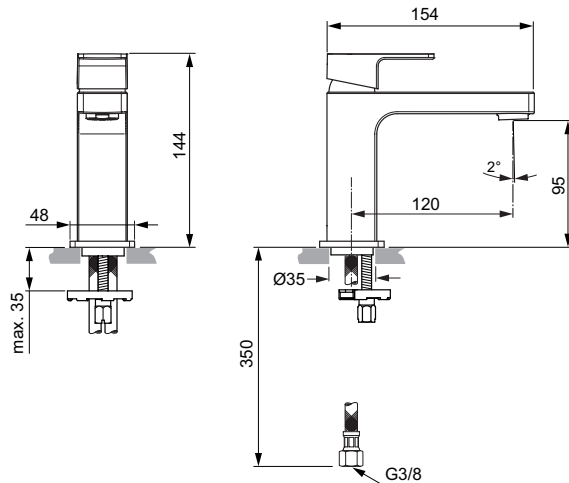

Description

- One-hole basin mixer, slim
- 25 mm ceramic IS cartridge
- Metal handle with logo Ideal Standard and red/blue printing
- Aerator Perlator M24x1 with 5 l/min flow rate limiter
- Metal pop-up waste
- Flexible hoses PEX G3/8"
- Easy-Fix fixation with centering & sealing ring
- Noise class 1
- Comply with EN817
- The same with cold start BlueStart® technology
- The same without pop-up waste

Product

Product	Article-No.	Price/EUR
One-hole basin mixer with metal pop-up waste	A7101AA	
One-hole basin mixer BlueStart® with metal pop-up waste	A7102AA	
One-hole basin mixer without pop-up waste	A7103AA	

Finishes

AA Chrome

Sanitary brass

A7103