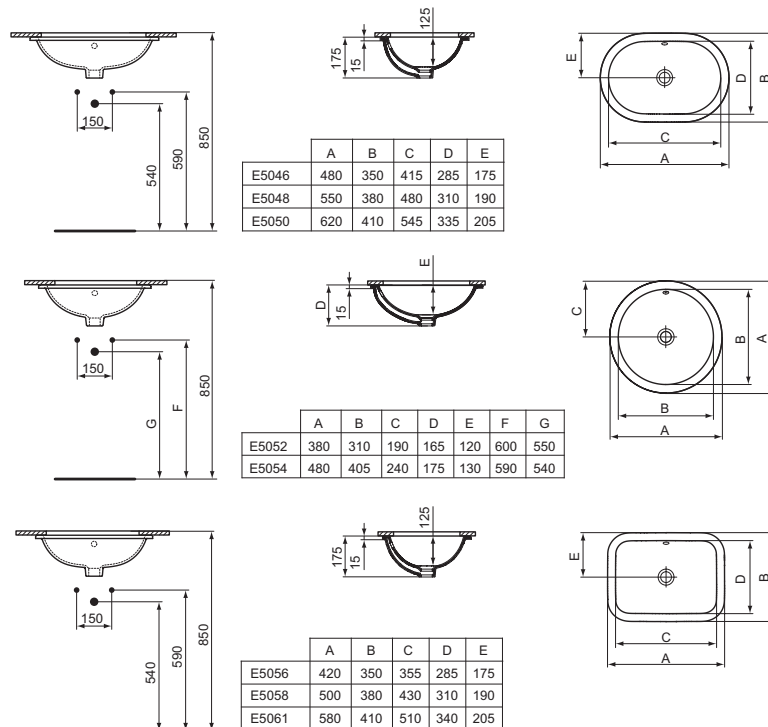

Finishes

- AA Chrome
- 01 Euro White
- MA Euro white Ideal Plus