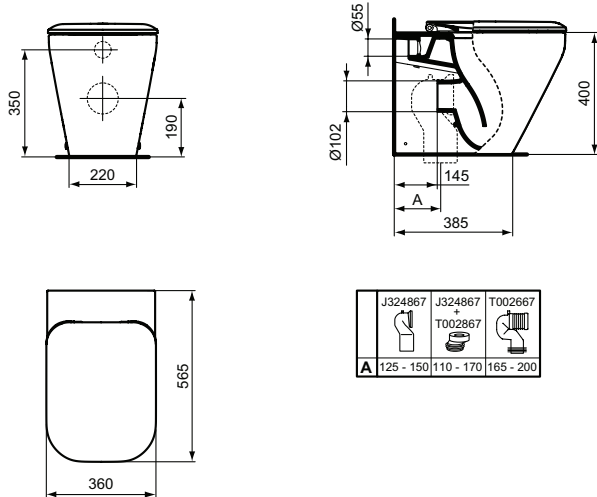

Finishes

01 Euro White