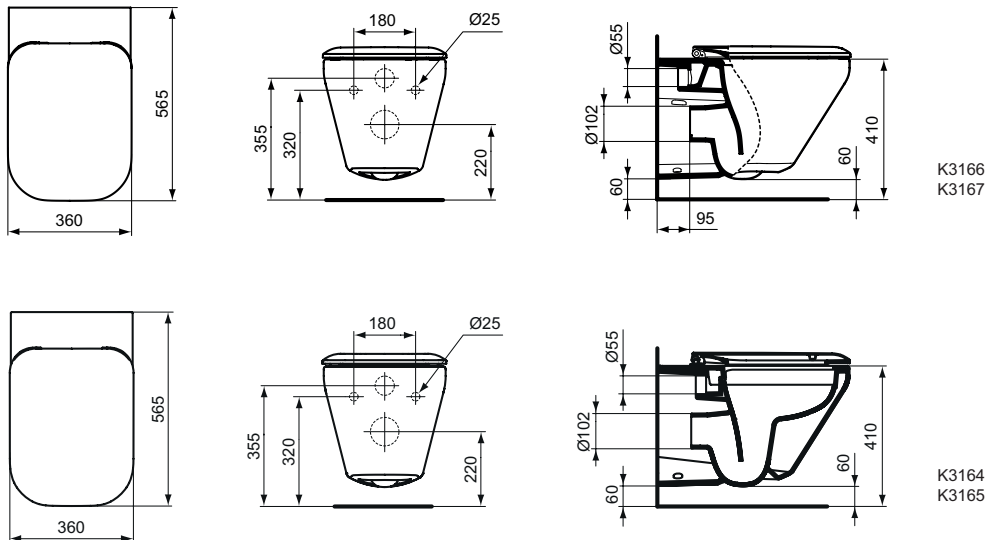

Finishes

01 Euro White