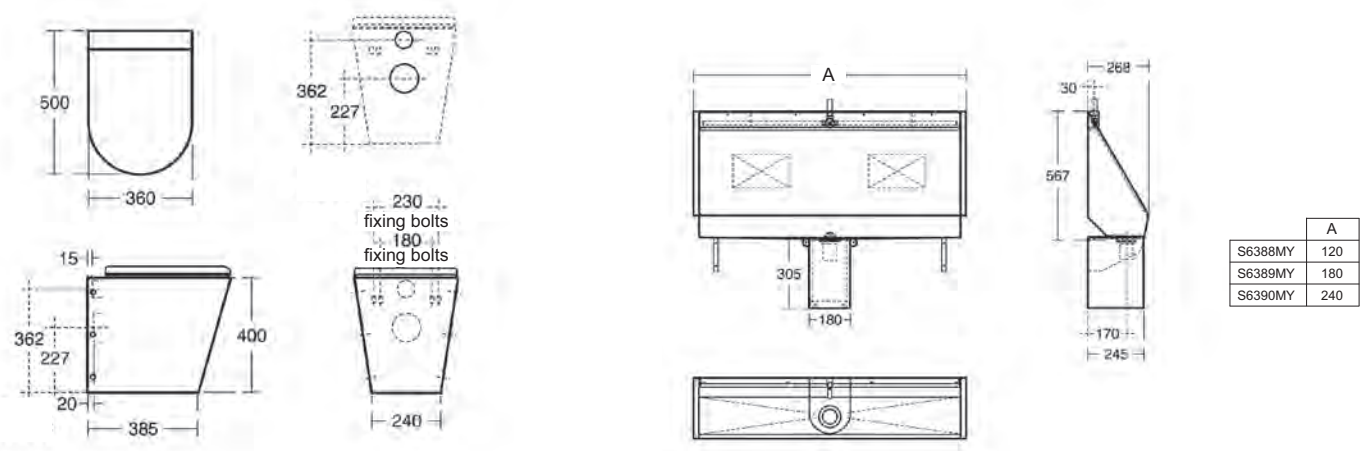

Finishes

MY Stainless Steel

S3442MY