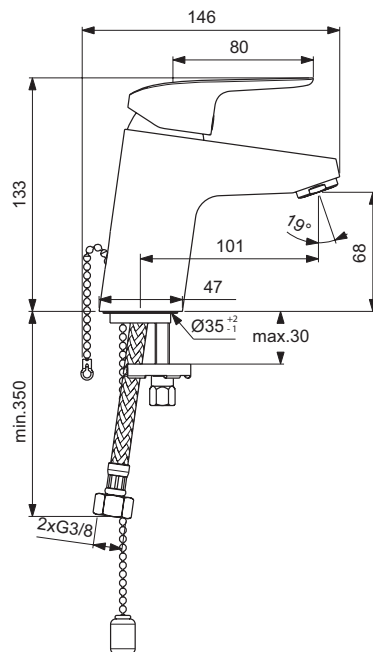

Description

- One-hole basin mixer
- 38 mm cartridge FirmaFlow® with hot water limiter
- Brass cast body
- Metal handle with red and blue colour indication - printed on handle
- Slim Perlator aerator with 5 l/min flow rate limiter
- Plastic pop-up waste
- Flexible hoses G3/8" for water supply system connection
- Easy-Fix system for installation
- Comply with EN817
- The same with metal pop-up waste
- The same with chain
- The same without pop-up waste

Product

Product	Article-No.	Price/EUR
One-hole basin mixer with plastic pop-up waste, with 5 l/min flow rate limiter	B1707AA	
One-hole basin mixer with metal pop-up waste, with 5 l/min flow rate limiter	B1708AA	
One-hole basin mixer with chain, with 5 l/min flow rate limiter	B1709AA	
One-hole basin mixer without pop-up waste, with 5 l/min flow rate limiter	B1710AA	

Finishes

AA Chrome

B1709

B1710

Sanitary brass