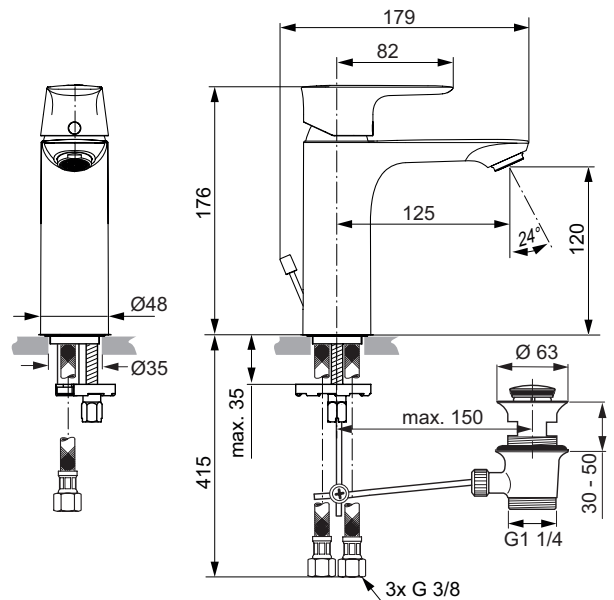

Finishes

- AA Chrome
- A2 Brushed Gold
- A5 Magnetic Grey
- GN Silver Storm