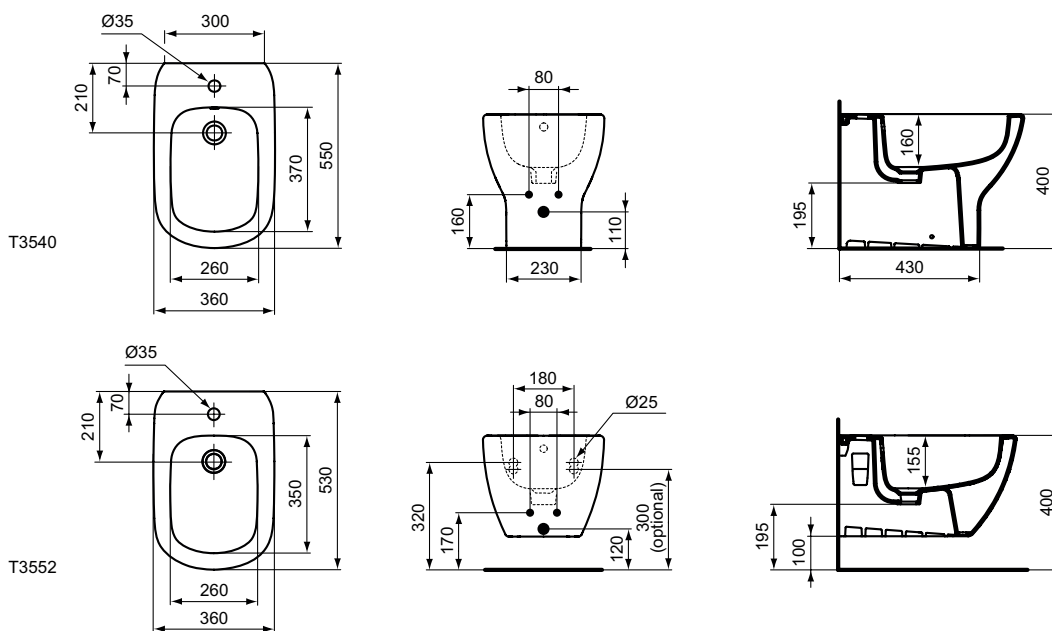

Finishes

- AA Chrome
- 01 Euro White
- V1 Silk White (Matt White)