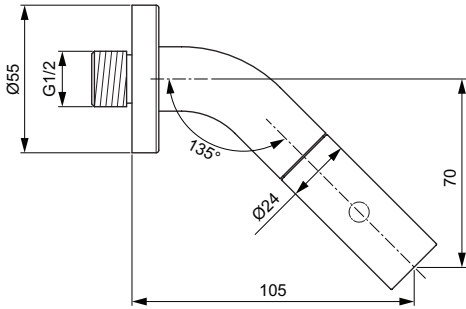

Finishes

AA Chrome

F2845