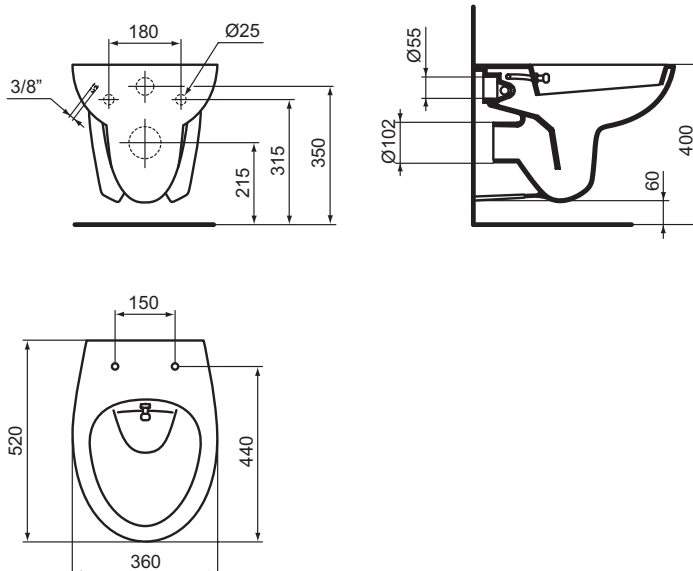

V3403

Finishes

01 Euro White