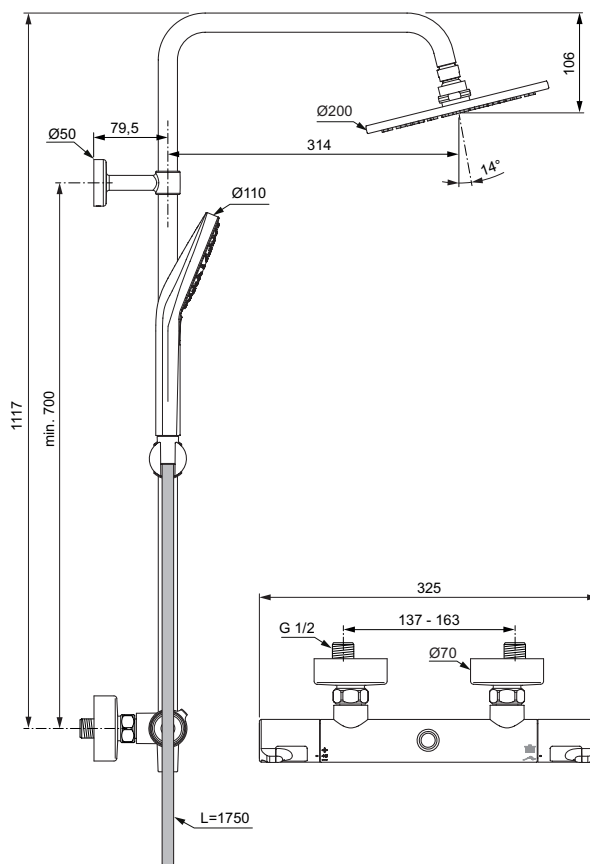

Recommended equipment

Riser rail extension 300 mm

A861380AA

Riser rail extension 150 mm

A861379AA

Finishes

AA Chrome

Showers