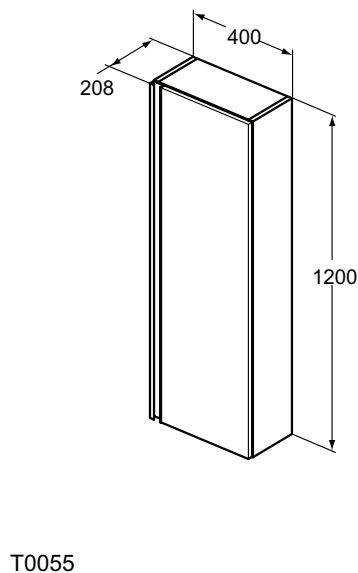

Finishes

- OV Glossy White (Handle: Matt White)
- PH Glossy Light Grey (Handle: Matt Light Gray)
- PU Matt Dark Taupe (Handle: Matt Dark Taupe)
- VI Light Wood (Handle: Matt Light Gray)
- WI Matt Avio (Handle: Matt Light Gray)