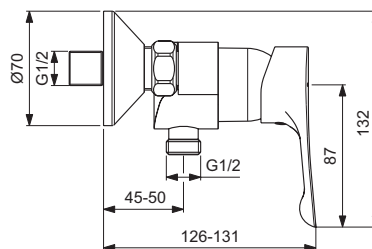

NEW

Description

Exposed bath & shower mixer
 35 mm ceramic cartridge with hot water limiter
 Click technology
 Metal handle with red and blue colour indication
 Check valve
 Standard S-Connections
 Perlator aerator
 Automatic diverter
 Comply with EN817