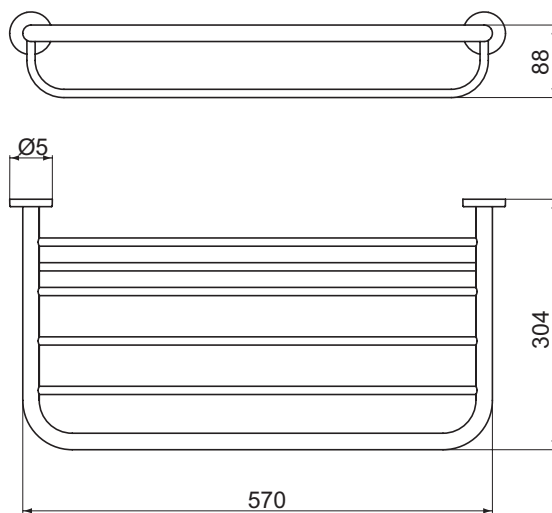

Description

Grab rail with soap holder
24 mm tube diameter
Including fixation set

Grab rail
24 mm tube diameter
Including fixation set

Bath towel shelf with towel rail
Including fixation set

Product	W x D x H mm	Kg	Article-No.	Price/EUR
Grab rail with soap holder	419 x 230 x 127	1,0	A9114AA	
Grab rail	350 x 80 x 50	0,6	A9126AA	
Bath towel shelf with towel rail	602 x 88 x 304	1,6	A9106AA	

Finishes

AA Chrome

A9106