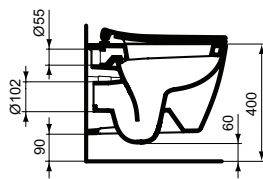

Finishes

01 Euro White

E1217