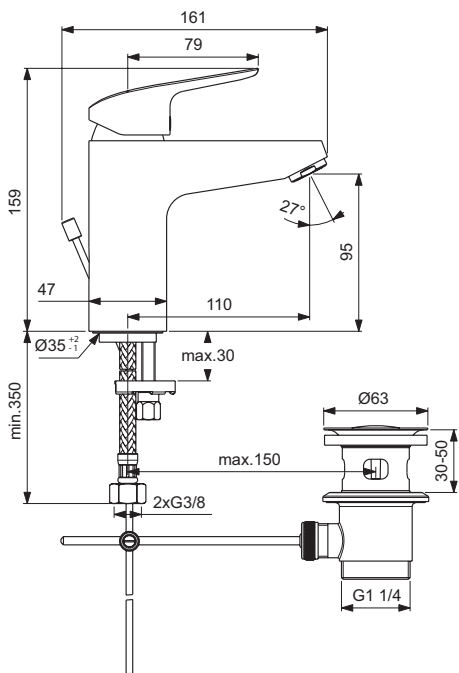

Finishes

AA Chrome

B1712