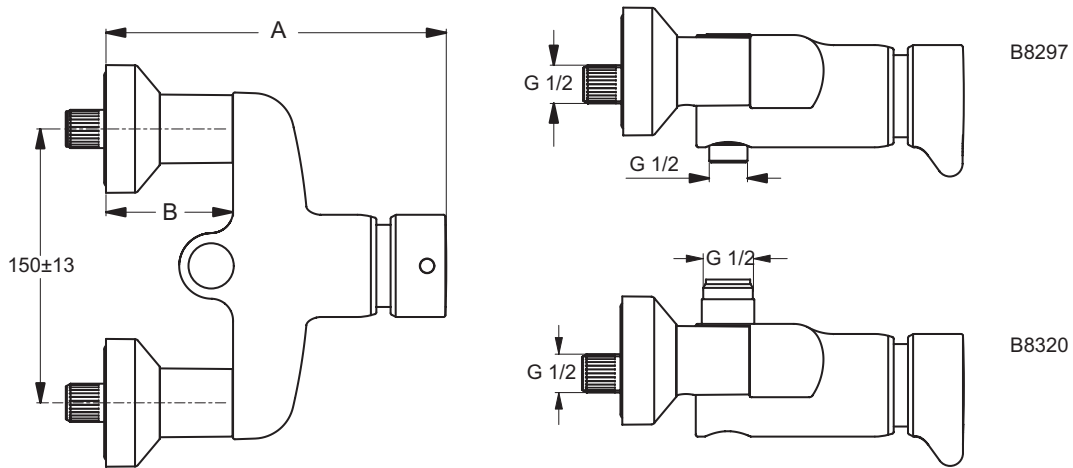

B8301

Finishes

AA Chrome

		A	B
B8297	On-Off S-connectors	186	70
B8320	Standard S-connectors with noise reducers	162	45