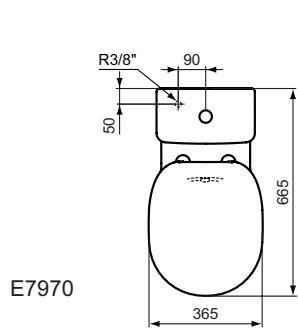

Ceramic products

E7970