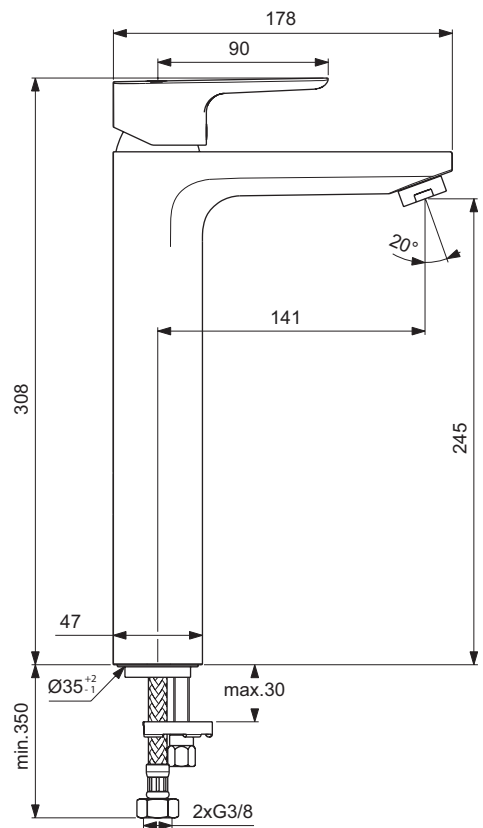

Finishes

AA Chrome