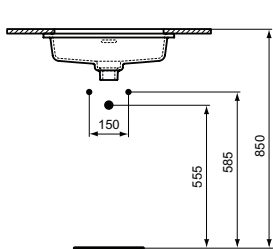

Finishes

- AA Chrome
- 01 Euro White

T2992