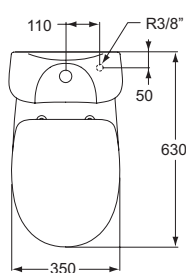

Finishes

01 Euro White

W9042
W9087
W9034