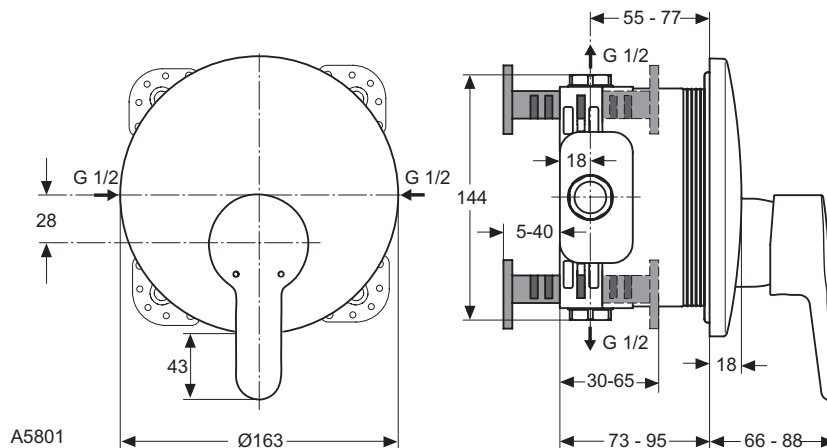

Finishes

AA Chrome