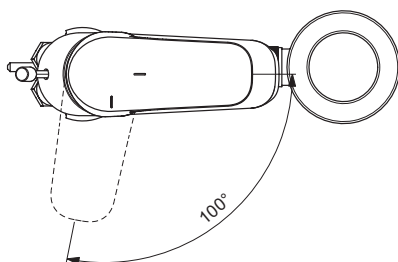

Finishes

AA Chrome

B1711