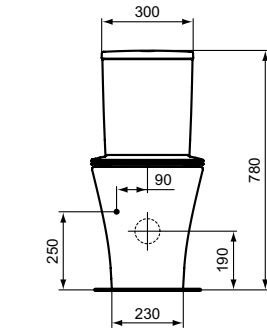

E0137
E0734

A 60 - 150	175 - 205	155 - 225	165 - 210