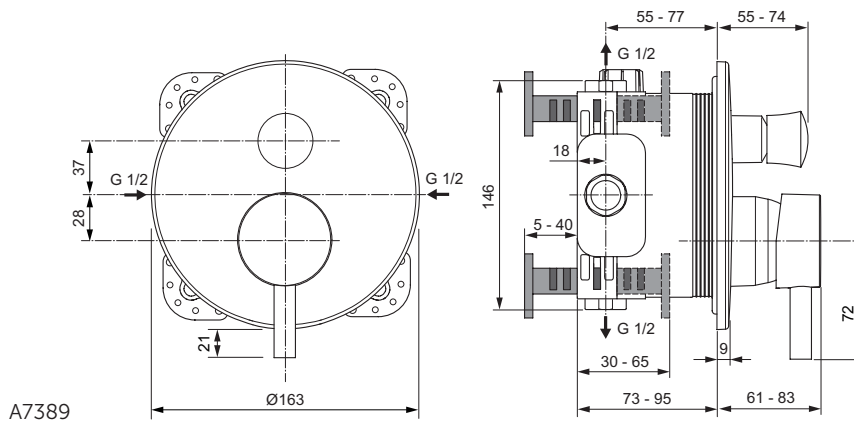

Finishes

AA Chrome