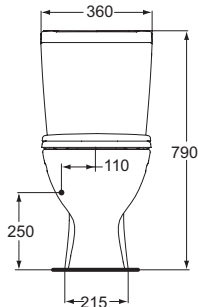

V3372
V3373