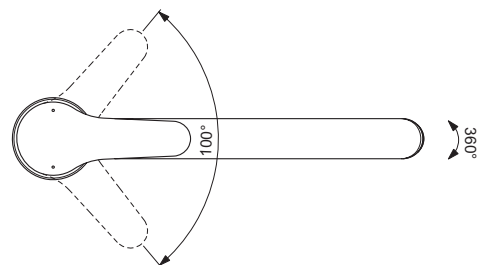

NEW

Description

One-hole kitchen mixer with low attached spout
35 mm ceramic cartridge with hot water limiter
Click technology
Metal handle with red and blue colour indication
Perlator aerator
Easy-Fix system for installation
Flexible hoses G3/8" for water supply
Comply with EN817
- The same for low pressure ND

Sanitary brass

Product

Product	Article-No.	Price/EUR
One-hole kitchen mixer with low attached spout	BC490AA	
One-hole kitchen mixer with low attached spout, for low pressure ND	BC663AA	

Finishes

AA Chrome