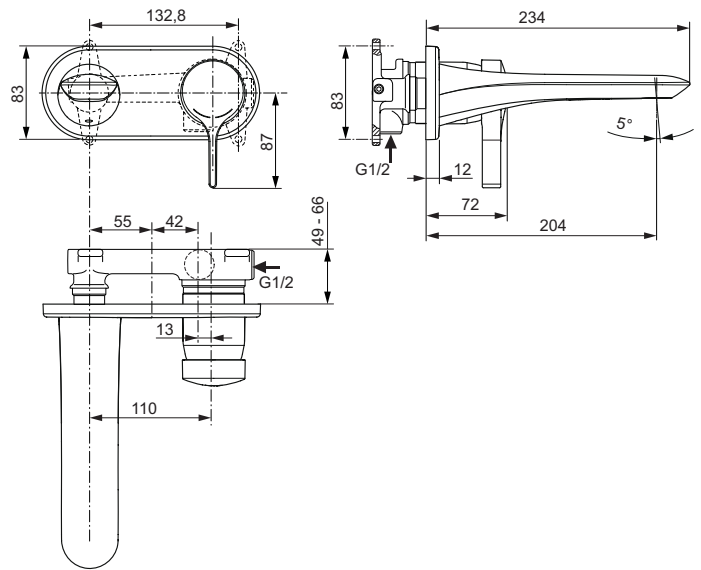

Built-in unit for A5591AA, Kit 1	A5948NU	
----------------------------------	---------	--

Finishes

AA Chrome

A4266

A5591

Sanitary brass

Description

One-hole bidet mixer
 Easy-Fix fixation
 Flexible hose D10 (tube type adapter)
 35 mm cartridge with hot water limit stop
 Cast body with hole for pop-up rod
 Metal pop-up waste
 Metal handle with red and blue indicator
 Cascade aerator M18X1 with ball-joint connection
 Comply with EN817