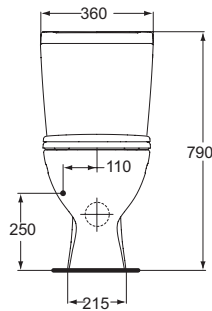

Finishes

01 Euro White

V3370
V3371