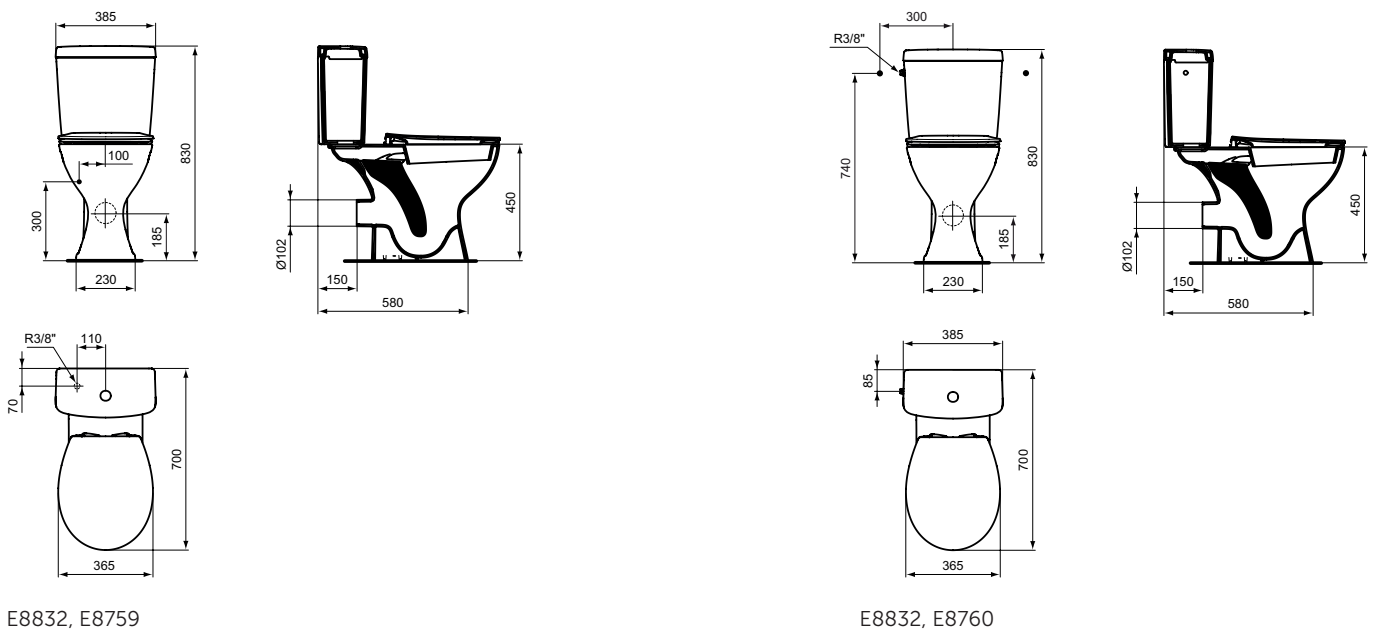

E6075

E8194

Finishes

01 Euro White

E8832, E8759

E8832, E8760