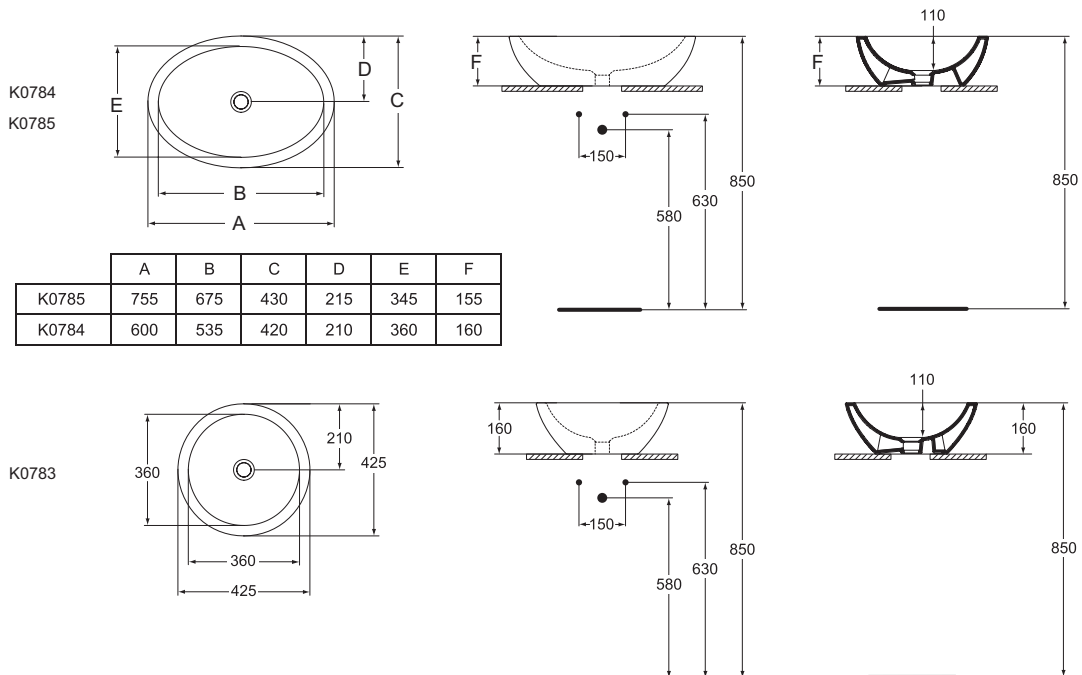

Finishes

- AA Chrome
- 01 Euro White