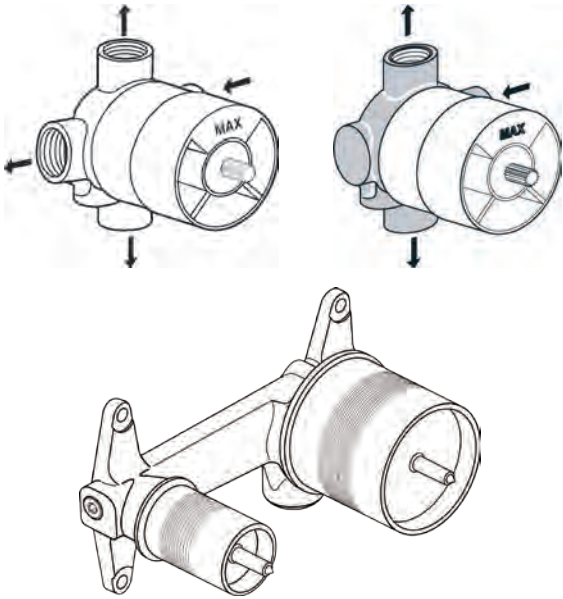

Description

Multiway diverter
Built-in Kit 1 version
- A2391NU Kit 1 G1/2 connection 3/4 positions diverter, 3 outlets
- A2393NU Kit 1 G1/2 connection 2/3 positions diverter, 2 outlets

Built-in part for mixers, Kit 1

Product	Article-No.	Price/EUR
Multiway diverter built-in 4/3	A2391NU	
Multiway diverter built-in 3/2	A2393NU	
Kit 1 (internal part) for basin built-in mixer	A5948NU	
Recommended equipment		
Extension Kit for 3/2 and 4/3 way switch (max 20 mm distance)	A963554NU	

Sanitary brass