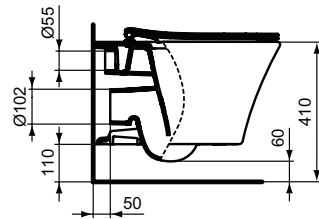

Finishes

01 Euro White

E0054