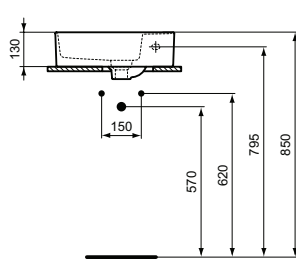

Finishes

- AA Chrome
- 01 Euro White

T2994