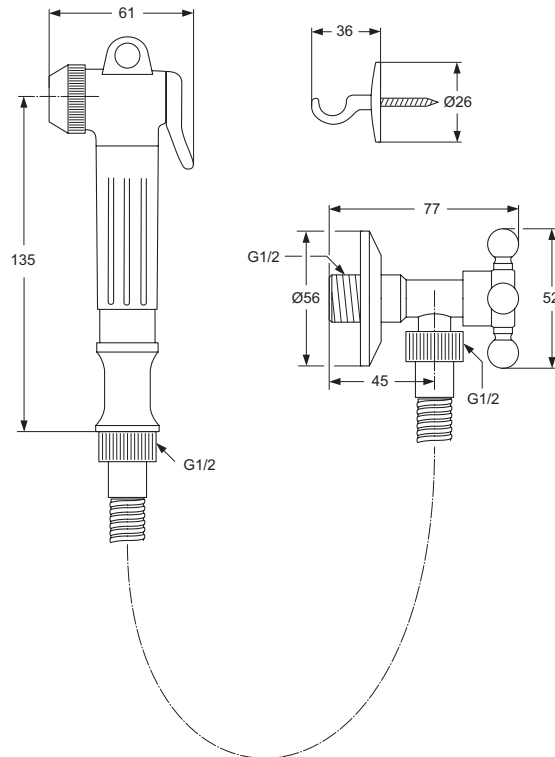

Description

Trigger Spray shower set
Metal trigger spray with black grip
Integrated back flow preventer
Wall hook
1200 mm double clenched hose
Cross handle angle valve G1/2"
Recommended equipment:
You can obtain a maximum 4 l/min flow rate
with the use of spare part code F960929NU
F960929NU: Flow limiter 4 lt/min

- Chrome/black finish, Push button black handle
- Chrome/white finish, Push button white handle

Product

Product	Article-No.	Price/EUR
Trigger Spray shower set, black grip	N9651AA	
Trigger Spray shower set, white grip	N9432AA	

Finishes

AA Chrome

Showers