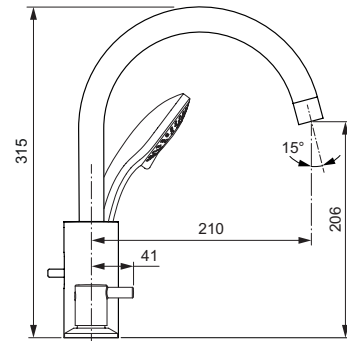

Product

One-hole bidet mixer with pop-up waste
 4-hole bath & shower mixer with spout

Article-No. Price/EUR

BC197AA	
BC198AA	

Finishes

AA Chrome

BC197

BC198