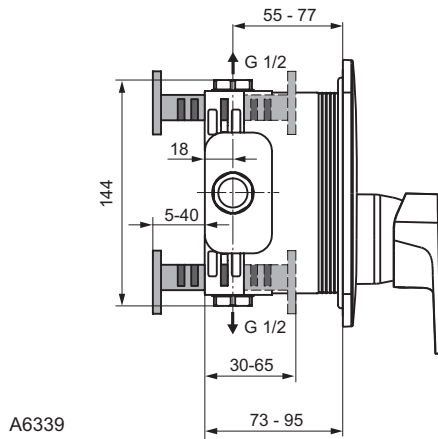

Finishes

AA Chrome

Sanitary brass

Description

3-hole bath & shower mixer
 40 mm Multiport ceramic cartridge
 Hot water limiter – integrated
 Spout with integrated pull manual diverter 220 mm
 Cascade aerator
 Metal handle with red and blue colour indication
 With accessories (metal shower hose 1500 mm, 1F STICK hand shower 8 l/min)
 Non return valve
 Comply with EN1111