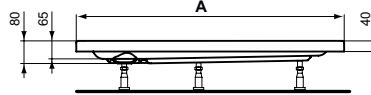

A	B	C	D	E
K 2774 ..	1000	800	870	670	500
K 2773 ..	900	800	770	670	450
K 2772 ..	900	750	770	620	450
K 2771 ..	800	750	670	620	400