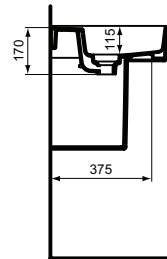

Ceramic products

T3006