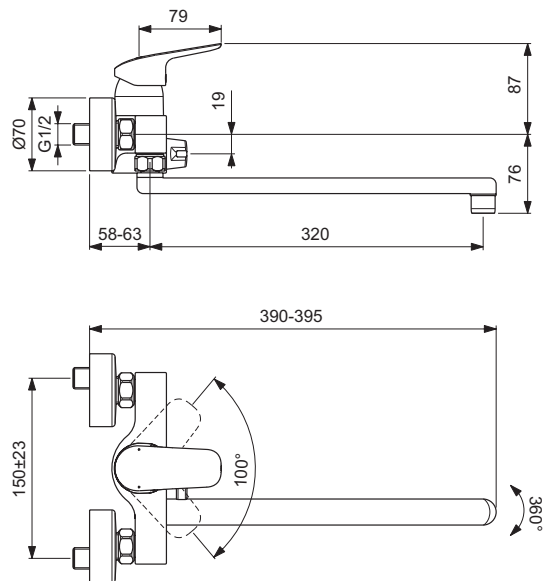

Description

Exposed bath & shower mixer
38 mm cartridge FirmaFlow® ISI with hot water limiter, with Click technology
Brass cast body
Manual ceramic diverter intergrated into the body
Metal handle with red and blue colour indication - printed on handle
S-connectors
Perlator aerator
Check valve
Comply with EN817

Exposed bath & shower mixer with long tubular spout
38 mm cartridge FirmaFlow® ISI with hot water limiter, with Click technology
Brass cast body
Manual ceramic diverter intergrated into the body
Metal handle with red and blue colour indication - printed on handle
S-connectors
Perlator aerator
Check valve
Tubular spout 320 mm
Comply with EN817

Product

Product	Article-No.	Price/EUR
Exposed bath & shower mixer with manual ceramic diverter	B1740AA	
Exposed bath & shower mixer with long tubular spout	B1741AA	

Finishes

AA Chrome