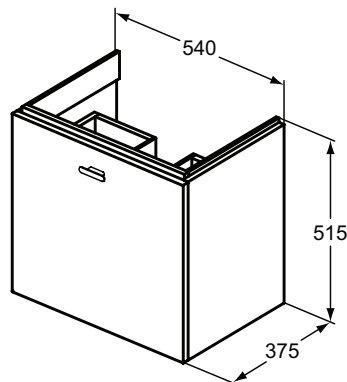

Recommended equipment

Space saving siphon	EE23033967	
---------------------	-------------------	--

Finishes

- KR Glossy Grey
- WG Glossy White

E0318

E0313

E0312

Furniture and mirrors