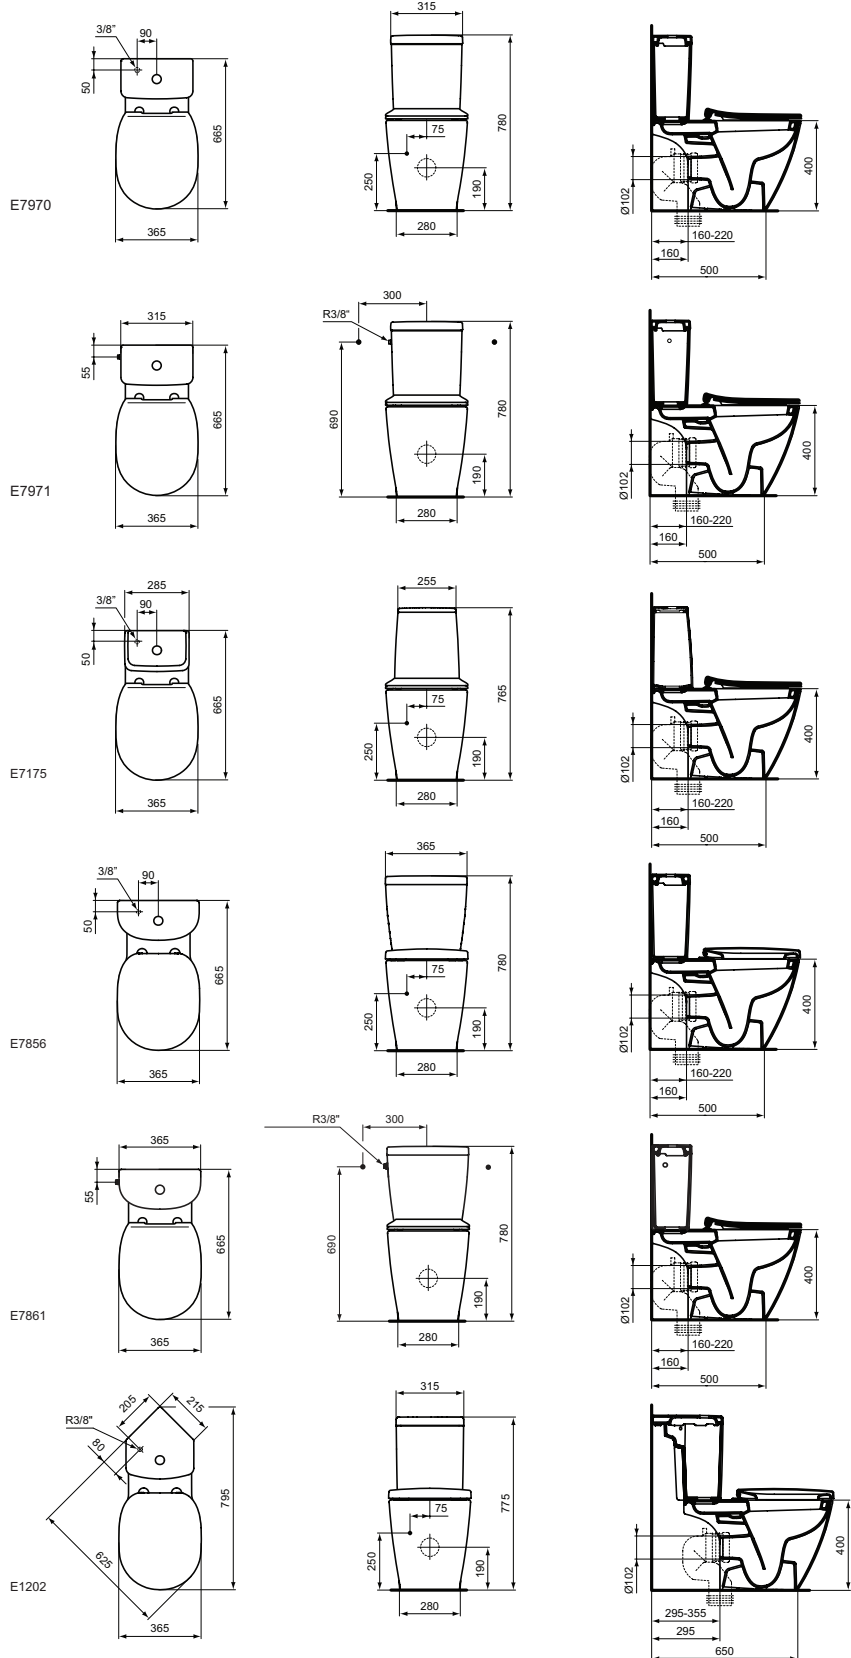

Necessary equipment

Arc tank 6/3 L, side inlet	12,9	E786101	
		E7861MA	
Corner tank 6/3 L, side inlet	13,5	E120201	
Seat and cover THIN, metal hinges	2,5	E772301	
Seat and cover THIN, SOFT CLOSE with Easy Take Off hinges	2,5	E772401	
Seat and cover, metal hinges	2,5	E712801	
Seat and cover, SOFT CLOSE with Easy Take Off hinges	3,0	E712701	

Recommended equipment

Outlet bend 90° (vertical)	T002667	

Finishes

- 01 Euro White
- MA Euro white Ideal Plus