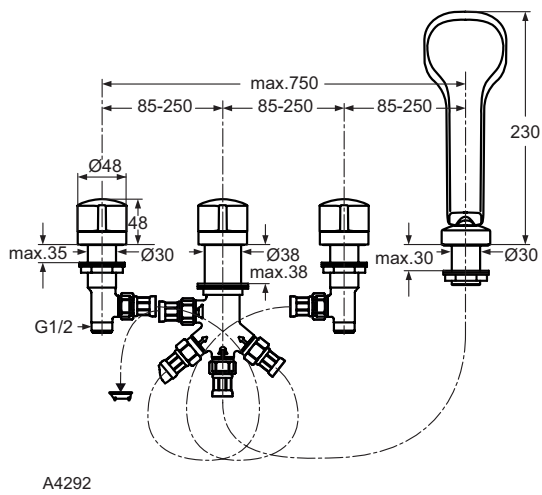

reddot design award 2011

Description

4-hole bath & shower mixer
RIM mounted G1/2 nuts with sealing system for water supply system connections
Ceramic valves G1/2 90° left and right (with opposite movement)
With accessories (Idealrain Cube 3F hand shower 100 mm, double clenched metal hose 1500 mm)
Metal handles
Manual diverter
Only for use with Multiplex Trio (bath filler)
Comply with EN817

4-hole bath & shower mixer with spout
RIM mounted G1/2 nuts with sealing system for water supply system connections
Ceramic valves G1/2 90° left and right (with opposite movement)
With accessories (Idealrain Cube 3F hand shower 100 mm, double clenched metal hose 1500 mm)
Metal handles
Manual diverter
Cache M21,5x1 hidden aerator
Comply with EN817

Necessary equipment

Multiplex Trio waste & overflow device with special filler, Ø52mm, chromium plated (K7807AA, K7812AA) to be used with A4292AA

Sanitary brass

Product

Product	Article-No.	Price/EUR
4-hole bath & shower mixer for Multiplex Trio	A4292AA	
4-hole bath & shower mixer with spout	A4293AA	

Necessary equipment

Multiplex Trio waste & overflow device with special filler (to be used with A4292AA and bathtubs with 45 cm depth or less)	K7807AA	
Multiplex Trio waste & overflow device with special filler (to be used with A4292AA and bathtubs with more than 45 cm depth)	K7812AA	

Finishes

AA Chrome

A4292