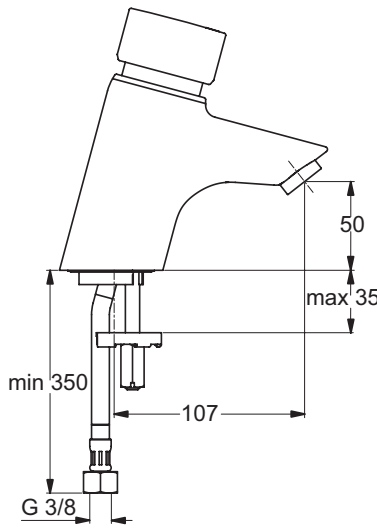

Product

Product	Article-No.	Price/EUR
One-hole push-button basin mixer	B8295AA	
One-hole push-button basin pillar tap	B8296AA	
One-hole push-button Piccolo basin pillar tap	B8301AA	

Finishes

AA Chrome

B8295