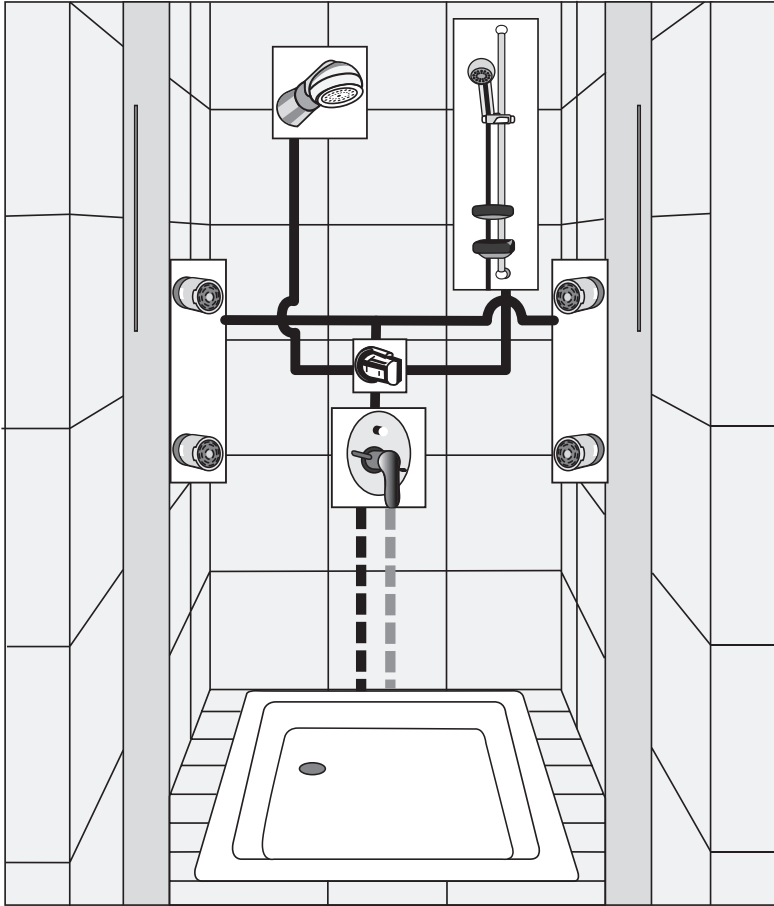

Extension set for installations which are too deep: A960704NU.

EXAMPLE 1

- built-in mixer with diverter
- shower head
- sliding bar with hand shower
- wall elbow

EXAMPLE 2

- built-in mixer with diverter
- jets
- sliding bar with hand shower
- wall elbow