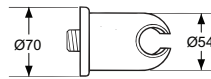

Description

Bath spout
Brass casted body 165 mm
Aerator Cascade
Connection G 3/4

Bath spout with integrated diverter
Brass casted body 160 mm
Aerator Perlator
Automatic diverter
Connection G 1/2

Fixed hand shower holder (bracket)
Chromium plated

Shower hose connector/ Hand shower holder (bracket)
Chromium plated

MetalFlex shower hose - 2000, 1750, 1500, 1250 mm
Double clenched metal shower hose, G1/2

IdealFlex shower hose - 1750, 1600, 1250 mm
Easy to clean plastic shower hose, G1/2

Product	Article-No.	Price/EUR
Bath spout 165 mm, connection G 3/4	A2924AA	
Bath spout 160 mm with integrated diverter, connection G 1/2	B8411AA	
Fixed hand shower holder (bracket)	A3317AA	
Shower hose connector and Fixed hand shower holder (bracket)	A2406AA	
MetalFlex shower hose 2000 mm	A2428AA	
MetalFlex shower hose 1750 mm	A2427AA	
MetalFlex shower hose 1500 mm	A2400AA	
MetalFlex shower hose 1250 mm	A2403AA	
IdealFlex shower hose 1750 mm	A4109AA	
IdealFlex shower hose 1600 mm	A3330AA	
IdealFlex shower hose 1250 mm	A3306AA	

Finishes

AA Chrome