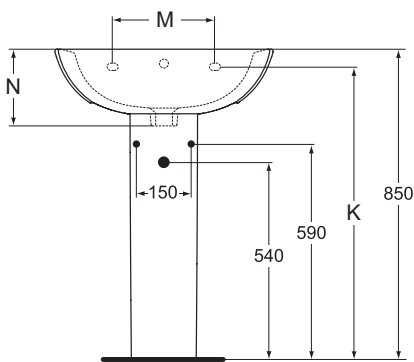

Finishes

- AA Chrome
- 01 Euro White

	A	B	C	D	E	F	G	H	K	L	M	N
V1340, W4440	650	480	530	305	210	320	200	165	800	510	280	210
V1440, W4240	600	465	500	290	215	310	200	165	800	510	280	210
V1442	600	465	500	290	215	310	200	165	800	510	280	210
V1540, W4340	550	450	450	275	200	310	205	170	790	515	285	220
V1542	550	450	450	275	200	310	205	170	790	515	285	220