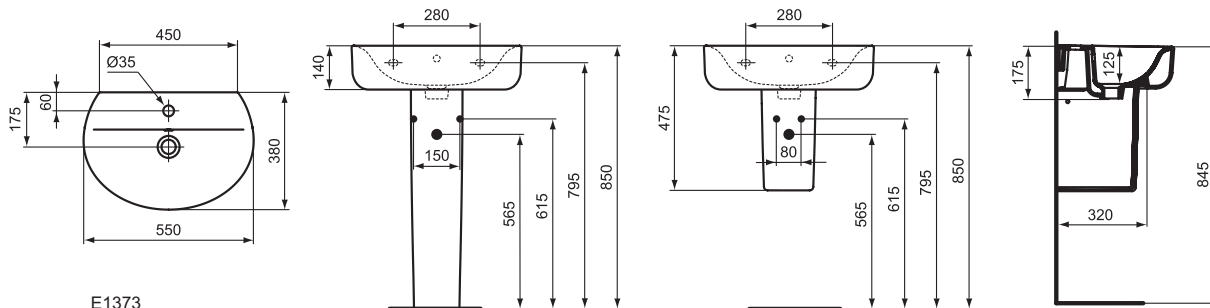

Description

Washbasin Cube 55 cm
Short projection
One tap hole
In carton box
EN 14688
For assembly with: Connect pedestal, semi-pedestal (large)

Washbasin Sphere 55 cm
Short projection
One tap hole
In carton box
EN 14688
For assembly with: Connect pedestal, semi-pedestal (large)

Pedestal
In carton box

Semi-pedestal (large)
In carton box
Including: Fixation set TT0257919

Product	W x D x H mm	Kg	Article-No.	Price/EUR
Washbasin Cube 55 cm, short projection	550 x 375 x 175	15,0	E788601	
Washbasin Sphere 55 cm, short projection	550 x 380 x 175	10,0	E137301	

Recommended equipment

Floor standing pedestal	E797301
Semi-pedestal, large	E797401
Fixation set M10 x 140 mm	WW965340
Siphon waste G1 1/4 - tubular type	A2305AA
Stop angle valve (water connection G1/2, connection with mixer 10 mm/ G3/8) - 1 pc	B7883AA
Escutcheon for siphon G1 1/4 (in case installation with mixer without pop-up waste)	B4801AA

Finishes

- AA Chrome
- 01 Euro White

E1373