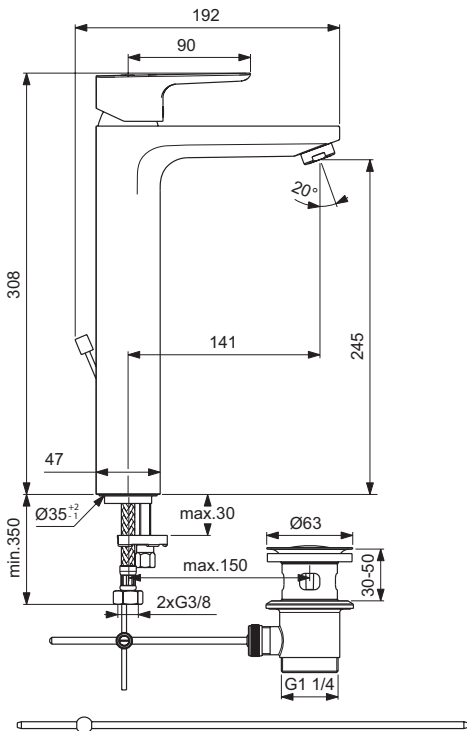

Finishes

AA Chrome

BC572