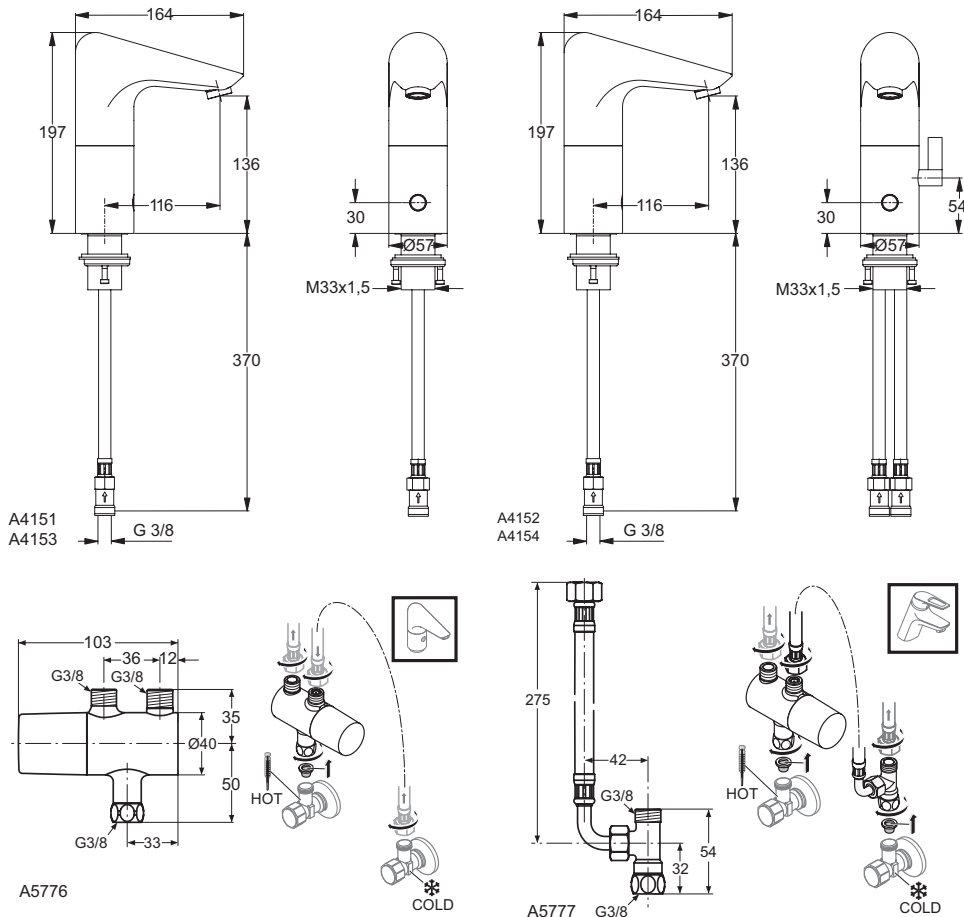

Finishes

AA Chrome

Public sector solutions