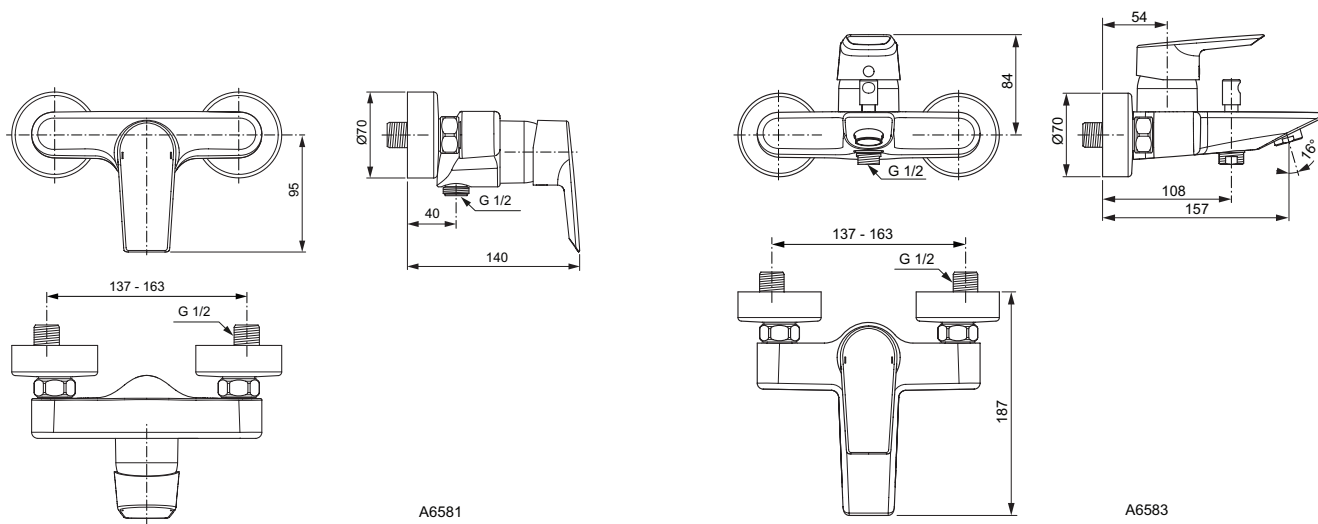

Finishes

AA Chrome