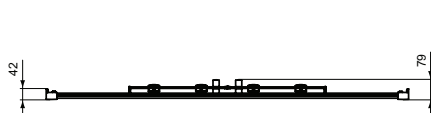

Finishes

- EO Silver profile
- 01 Matt white profile

	A	B	C
K9281	1470	300	395
K9282	1570	325	420