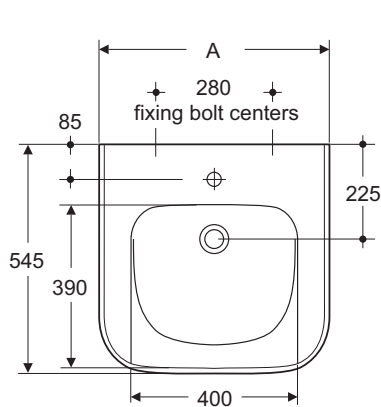

Finishes

01 Euro White

	A
S2164, S2165	550
S2167, S2168	600