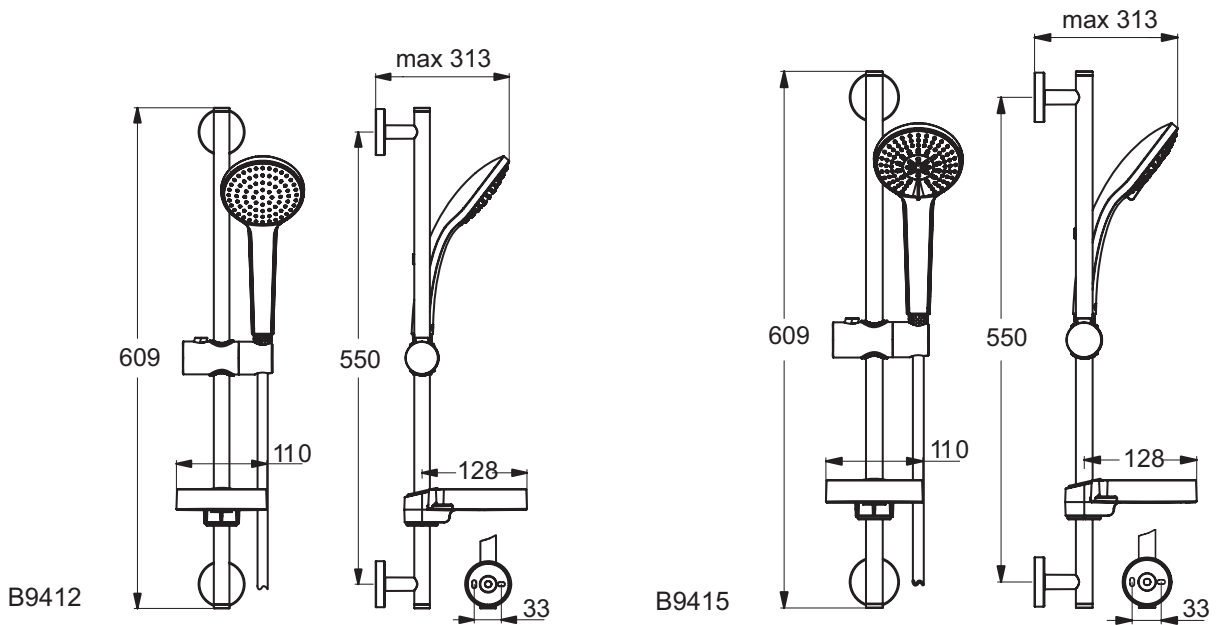

Finishes

AA Chrome