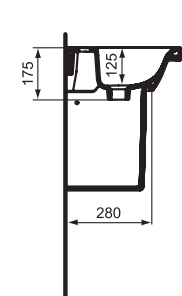

Finishes

- AA Chrome
- 01 Euro White