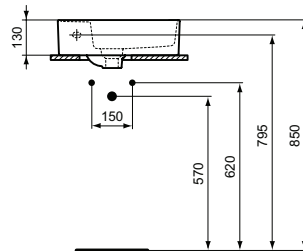

Description

Handwash basin 45 cm
Tap hole punched, with overflow (slotted shape)
Including waste white cover T360301
Including fixation set TT0299699
In carton box
EN 14688
For assembly with Adapto handwash basin unit 43 cm or alone with siphon
Optional installation with: Click-clack waste with metal cover small T3630AA

Product	W x D x H mm	Kg	Article-No.	Price/EUR
Handwash basin 45 cm, Right tap hole punched, with overflow (slotted shape)	450 x 270 x 170	11,5	T299401	
Handwash basin 45 cm, Left tap hole punched, with overflow (slotted shape)	450 x 270 x 170	11,5	T299501	

Recommended equipment

Fixation set M8 x 90 mm	K714467	
Design siphon G1 1/4 (in case of installation without semi-pedestal and without base cabinet)	E0079AA	
Design stop angle valve (water connection G1/2, connection with mixer 10 mm/ G3/8) - 1 pc	A3491AA	
Siphon waste G1 1/4 - tubular type	A2305AA	
Stop angle valve (water connection G1/2, connection with mixer 10 mm/ G3/8) - 1 pc	B7883AA	
Escutcheon for siphon G1 1/4 (in case installation with mixer without pop-up waste)	B4801AA	
Click-clack waste with metal cover small	T3630AA	

Finishes

- AA Chrome
- 01 Euro White

T2994

T2995