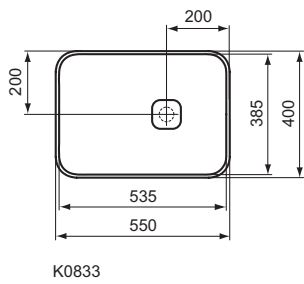

Finishes

- AA Chrome
- 01 Euro White