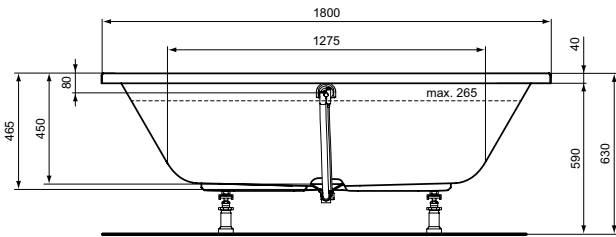

Finishes

- AA Chrome
- 01 Euro White

K2756