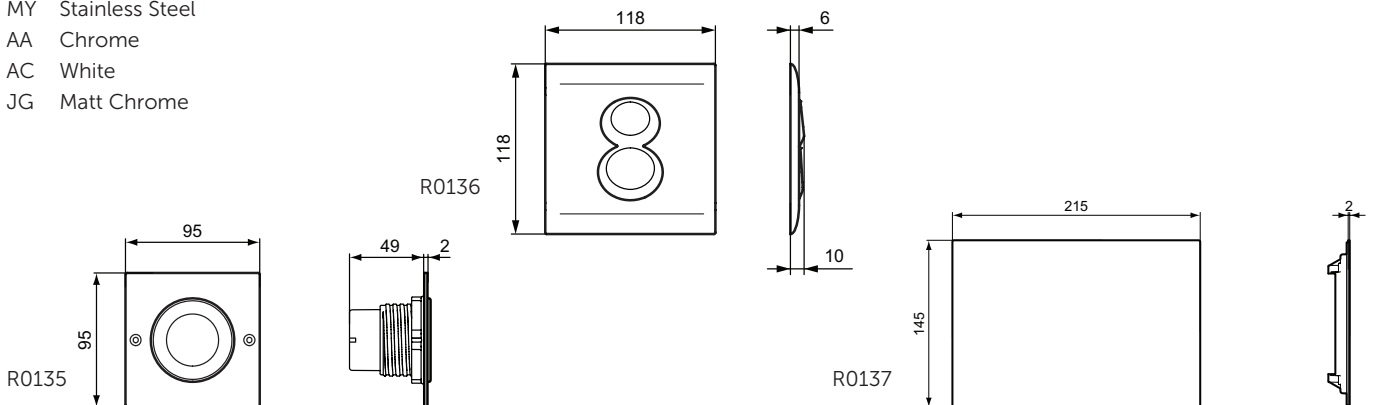

Finishes

- MY Stainless Steel
- AA Chrome
- AC White
- JG Matt Chrome