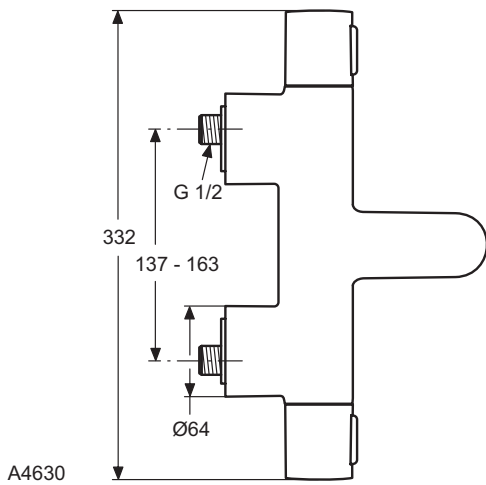

Finishes

AA Chrome