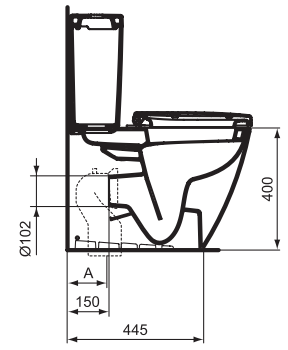

A
T682067		210
J324867		145