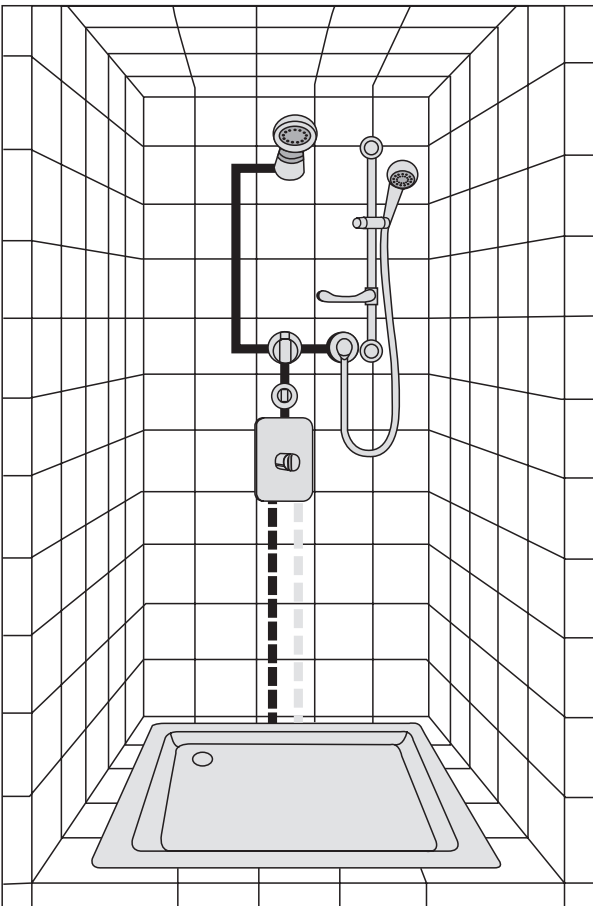

EXAMPLE 4

- built-in mixer
- built-in diverter
- built-in control valves for central thermostats
- shower head
- sliding bar with hand shower
- wall elbow