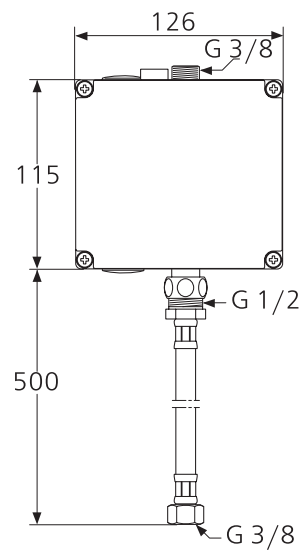

A 3807 .., A 3808 .., A 3809 ..