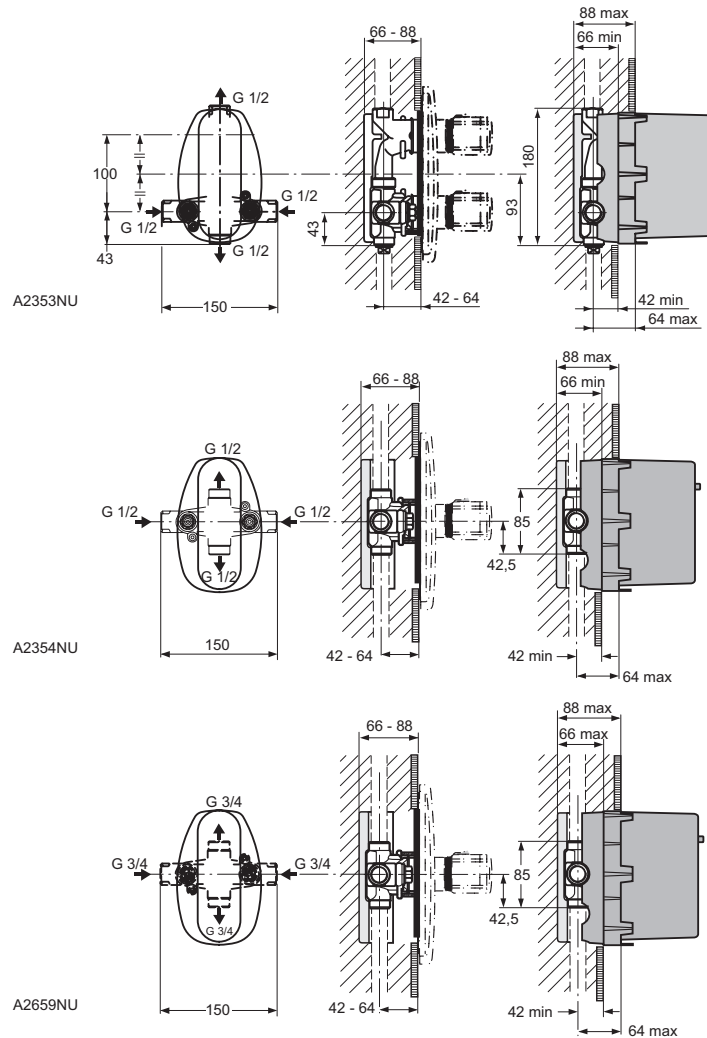

Finishes

AA Chrome