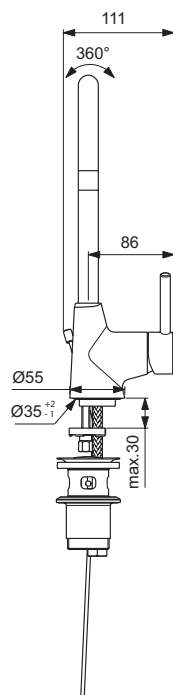

Description

One-hole High spout basin mixer
35 mm ceramic cartridge with hot water limiter
Metal handle with red and blue colour indication
Tubular spout R160
Perlator aerator with 5 l/min flow rate limiter
Easy-Fix fixation
Flexible hoses G3/8" for water supply
Metal pop-up waste
Comply with EN817

Built-in basin mixer
Built-in Kit 2 (visible part)
47 mm IS ceramic cartridge
Metal handle with red and blue colour indication
Tubular spout 195 mm
Cache aerator
To be used only in combination with: A5948NU Kit 1 (internal part)
(order separately)
Comply with EN817

Necessary equipment

Kit 1 (internal part) for built-in basin mixer (A5948NU)

Sanitary brass

Product

One-hole High spout basin mixer with pop-up waste
Built-in basin mixer

Article-No. Price/EUR

One-hole High spout basin mixer with pop-up waste	BC195AA	
Built-in basin mixer	A6938AA	

Necessary equipment

Built-in unit, Kit 1, for A6938AA

A5948NU

Finishes

AA Chrome