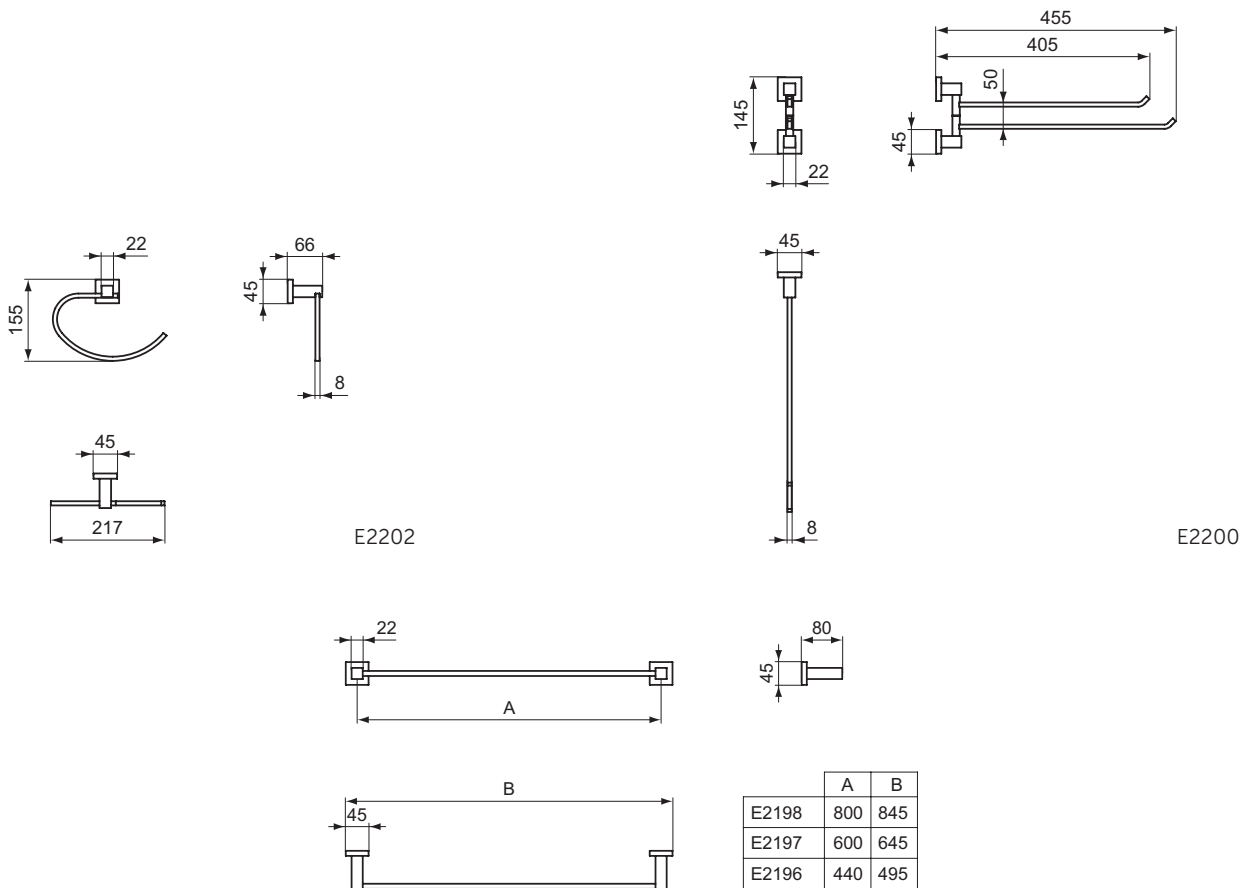

Finishes

AA Chrome