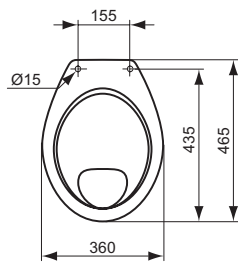

Description

Floor standing single WC bowl
Raised (suitable for lessable people)
- Washout, horizontal outlet, flushing content 6L
- Washout, vertical outlet, flushing content 6L
Loose on pallet
EN 997

Necessary equipment

Seat and cover, metal hinges, duroplast (W302601)

Recommended equipment

Installation systems (see section 2.2. Installation systems)

Product	W x D x H mm	Kg	Article-No.	Price/EUR
Floor standing single bowl, horizontal outlet	360 x 465 x 450	14,5	V311401	
Floor standing single bowl, vertical outlet	360 x 505 x 450	14,5	V311501	

Necessary equipment

Seat and cover, metal hinges			W302601	

Recommended equipment

Fixation set M6 x 70 mm			WW965068	

Finishes

01 Euro White

V3114

V3115