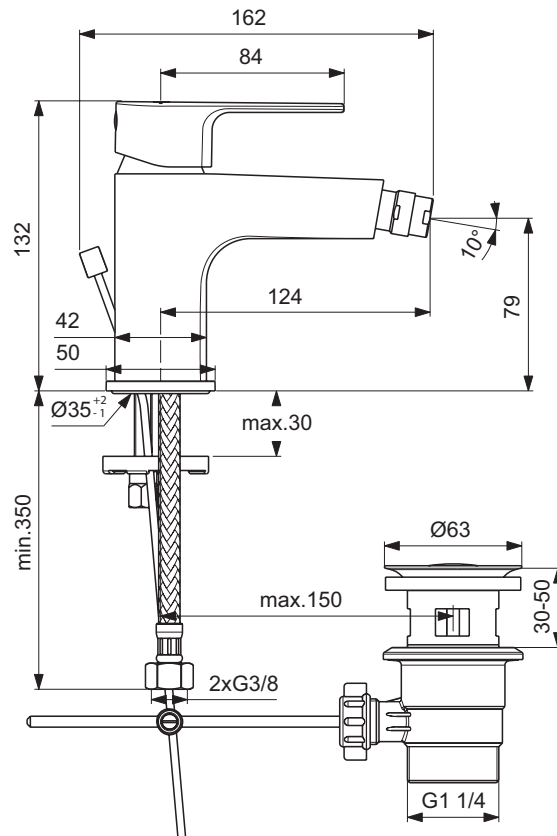

Price/EUR

Finishes

AA Chrome