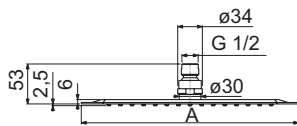

Finishes

- AA Chrome
- MY Stainless Steel