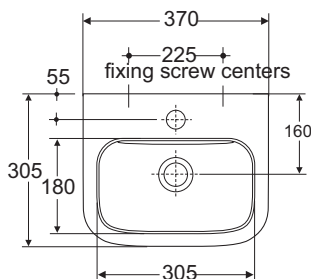

Description

Contour 21 accessible basin 60, 55 cm
- No tap hole
- One tap hole
Siphon is not included
Logo Armitage Shanks

Contour 21 handwash basin
One central tap hole
With bottom outlet
Without overflow
Siphon is not included
Logo Armitage Shanks

Product	W x D x H mm	Kg	Article-No.	Price/EUR
Accessible basin 60 cm, without tap hole	600 x 545 x 195	17,6	S216701	
Accessible basin 60 cm, one tap hole	600 x 545 x 195	17,6	S216801	
Accessible basin 55 cm, without tap hole	550 x 545 x 195	16,9	S216401	
Accessible basin 55 cm, one tap hole	550 x 545 x 195	16,9	S216501	
Handwash basin 37 cm, one tap hole	370 x 305 x 165	8,2	S212201	

Recommended equipment

Wall fixing set only for accessible basins	E015767	
Panel fixing set only for accessible basins	E006267	
Basin fixing set, with 14 cm rag bolts for solid walls only for accessible basins	E007067	
Concealed wall hangers (pair) only for Contour 21 37 cm	S911067	

Finishes

01 Euro White

	A
S2164, S2165	550
S2167, S2168	600

S2122