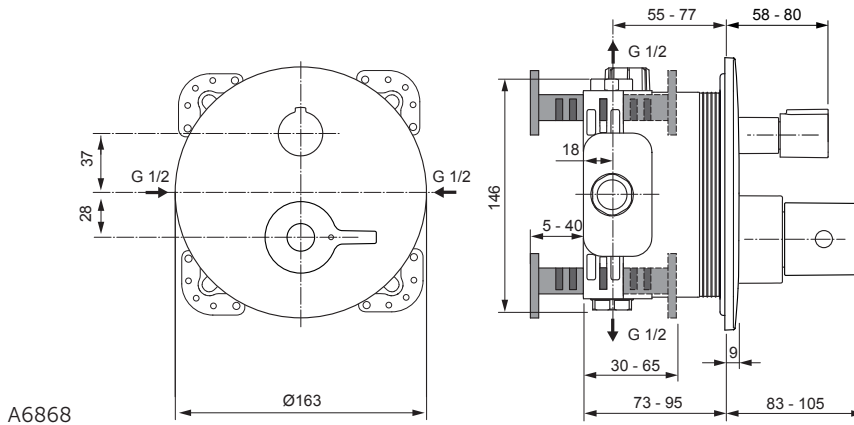

Finishes

AA Chrome

A6868