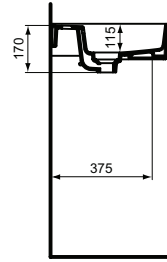

Ceramic products