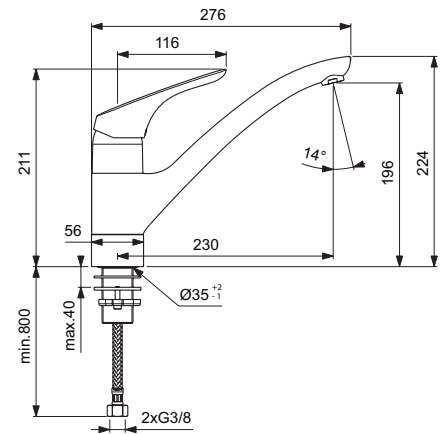

Finishes

AA Chrome

B5344

B5345

B6917

Description

One-hole kitchen mixer with Dish Washer Valve
 Easy-Fix fixation
 Flexible PEX hoses G3/8
 Metal handle with red and blue indicator
 Dish Washer Valve
 47 mm IS Click cartridge with hot water limiter