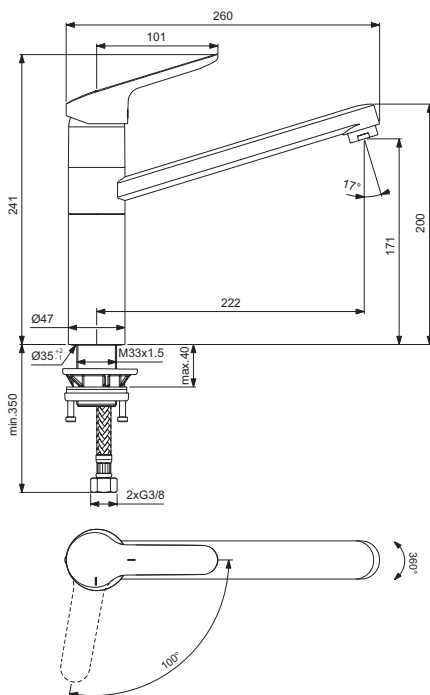

Finishes

AA Chrome

BC135