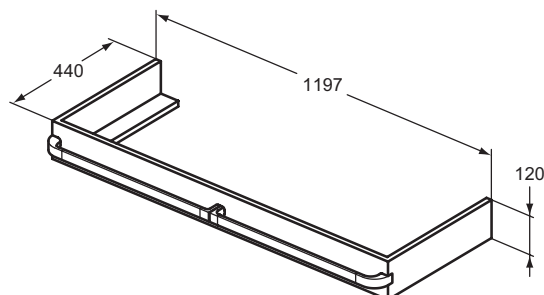

Finishes

- AA Chrome
- FA Glossy light grey
- FC Glossy light brown
- FE Wood light grey
- FF Wood light brown
- WG Glossy White