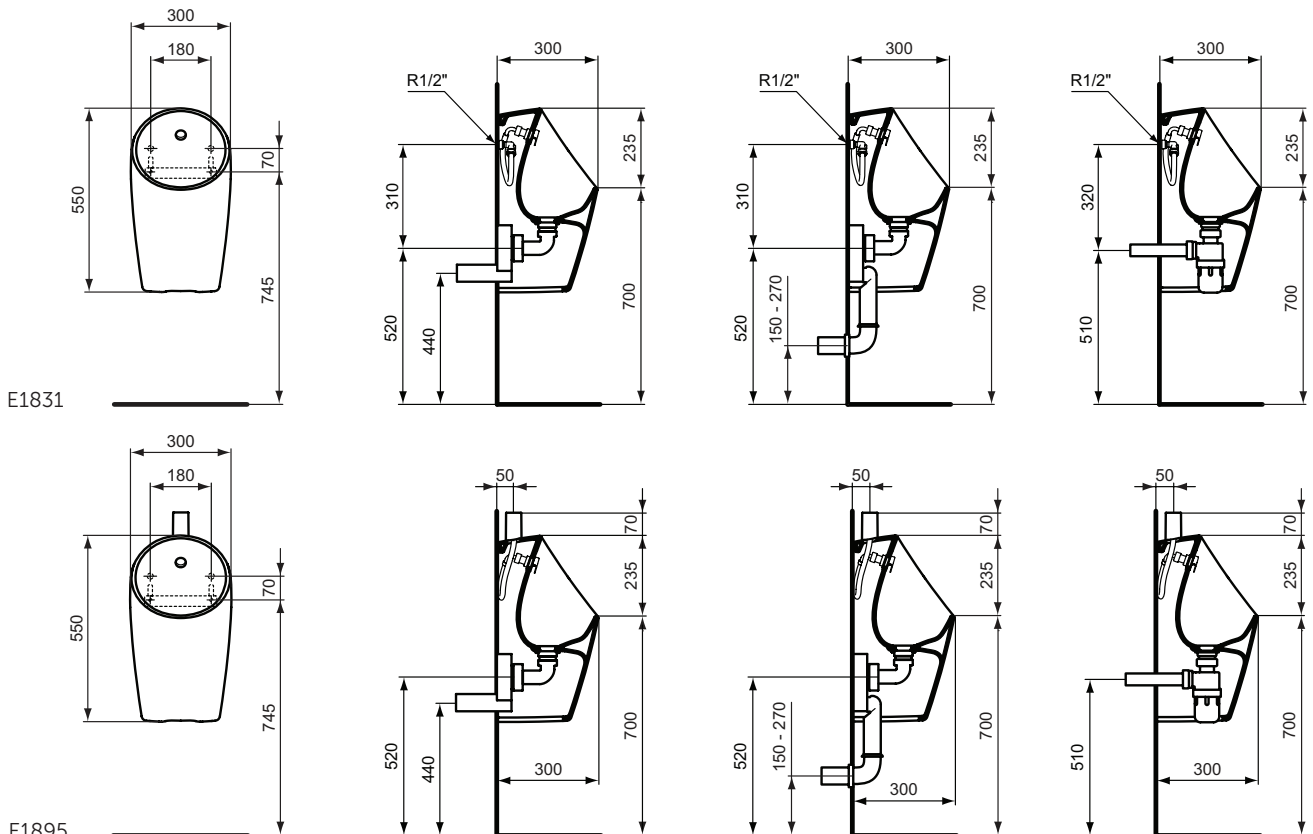

Finishes

- AA Chrome
- AC White
- JG Matt Chrome
- O1 Euro White

Public sector solutions