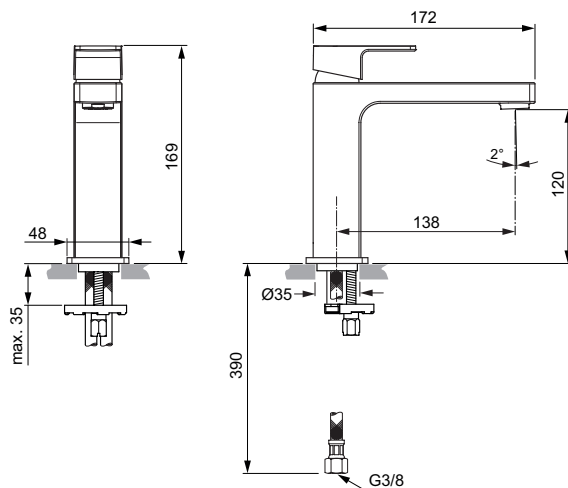

Description

- One-hole basin mixer Grande, slim
- 25 mm ceramic IS cartridge
- Metal handle with logo Ideal Standard and red/blue printing
- Aerator Perlator M24x1 with 5 l/min flow rate limiter
- Metal pop-up waste
- Flexible hoses PEX G3/8"
- Easy-Fix fixation with centering & sealing ring
- Noise class 1
- Comply with EN817
- The same with cold start BlueStart® technology
- The same without pop-up waste

Product

	Article-No.	Price/EUR
One-hole basin mixer Grande with metal pop-up waste	A7106AA	
One-hole basin mixer Grande BlueStart® with metal pop-up waste	A7107AA	
One-hole basin mixer Grande without pop-up waste	A7108AA	

Finishes

AA Chrome

Sanitary brass

A7108