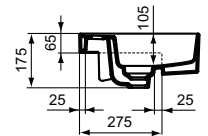

Finishes

- AA Chrome
- 01 Euro White

T2992