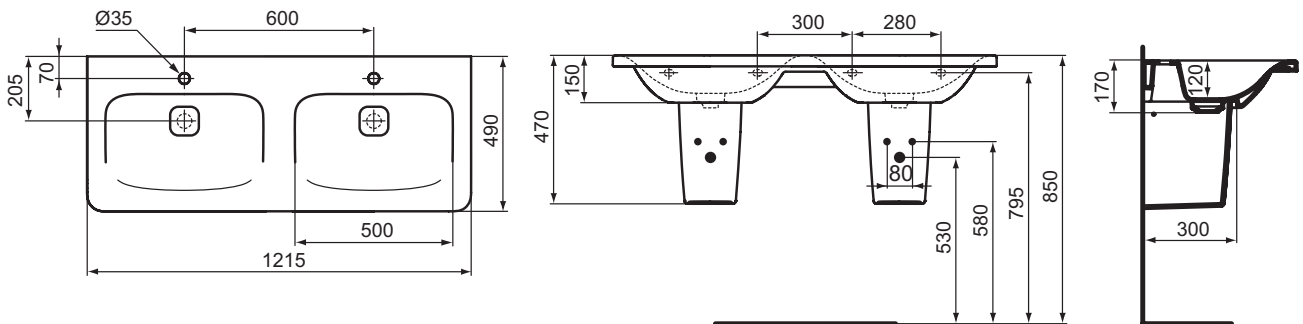

Finishes

- AA Chrome
- 01 Euro White