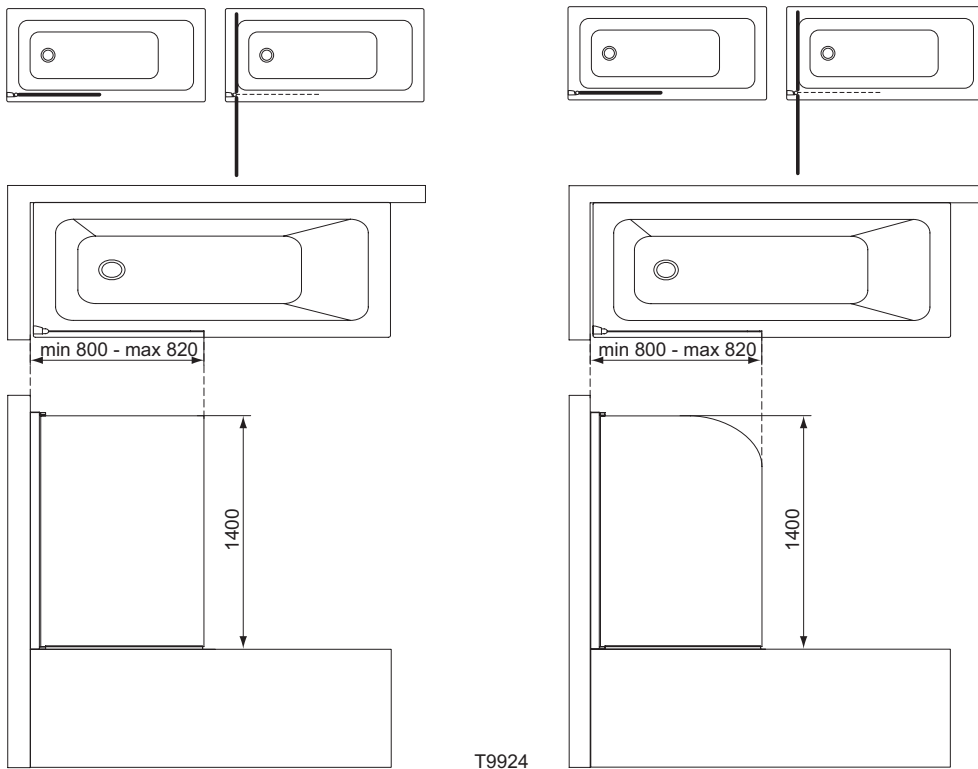

E1136

T9924

Finishes

EO Silver profile

T9923