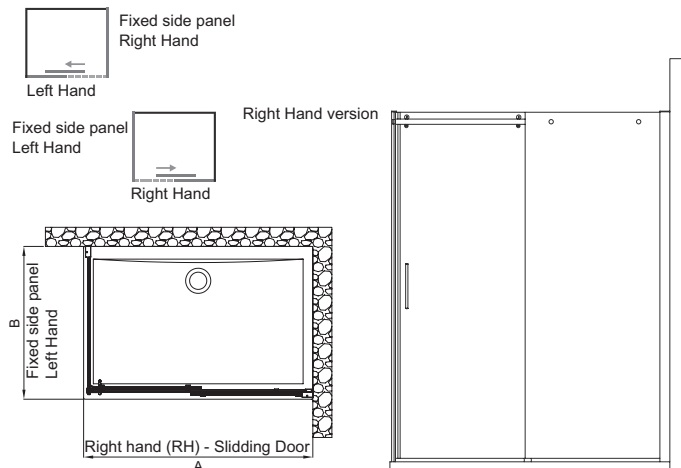

Finishes

YE Bright Silver Profile

	Free space for entering (cm) /when the door is open/	Adjustment (cm)
MAGNUM / PSC Niche 120 cm	46	119 - 121
MAGNUM / PSC Niche 140 cm	56	139 - 141
MAGNUM / PSC Niche 160 cm	63	159 - 161
MAGNUM / PSC Niche 170 cm	70	169 - 171
MAGNUM / PSC Niche 180 cm	73	179 - 181
MAGNUM / L 70 cm	---	69 - 71
MAGNUM / L 75 cm	---	74 - 76
MAGNUM / L 80 cm	---	79 - 81
MAGNUM / L 90 cm	---	89 - 91