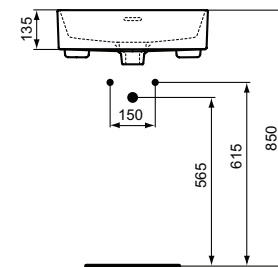

Finishes

- AA Chrome
- 01 Euro White

T2992