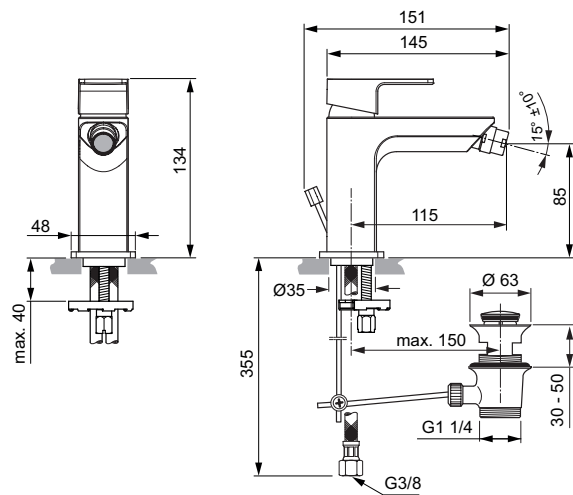

Description

Built-in basin mixer
28 mm ceramic IS cartridge
Built-in Kit 2 based on A5948NU
Cast spout 180 mm
Metal handle with logo Ideal Standard and red/blue printing
Aerator Perlator M24x1 with 5 l/min flow rate limiter
Noise class 1
To be used only in combination with A5948NU Kit 1 (internal part)
Comply with EN817

One-hole bidet mixer
25 mm ceramic IS cartridge
Brass cast slim body
Metal handle with logo Ideal Standard and red/blue printing
Flexible hoses PEX G3/8"
Ball joint & aerator M18x1 with 5 l/min flow rate limiter
Metal pop-up waste
Easy-Fix fixation with centering & sealing ring
Noise class 1
Comply with EN817

Necessary equipment

Built-in system Kit 1 for built-in basin mixer (A5948NU)

Sanitary brass

Product

	Article-No.	Price/EUR
Built-in basin mixer	A7116AA	
One-hole bidet mixer	A7118AA	

Necessary equipment

Built-in unit, Kit 1, for A7116AA	A5948NU	

Finishes

AA Chrome

A7118