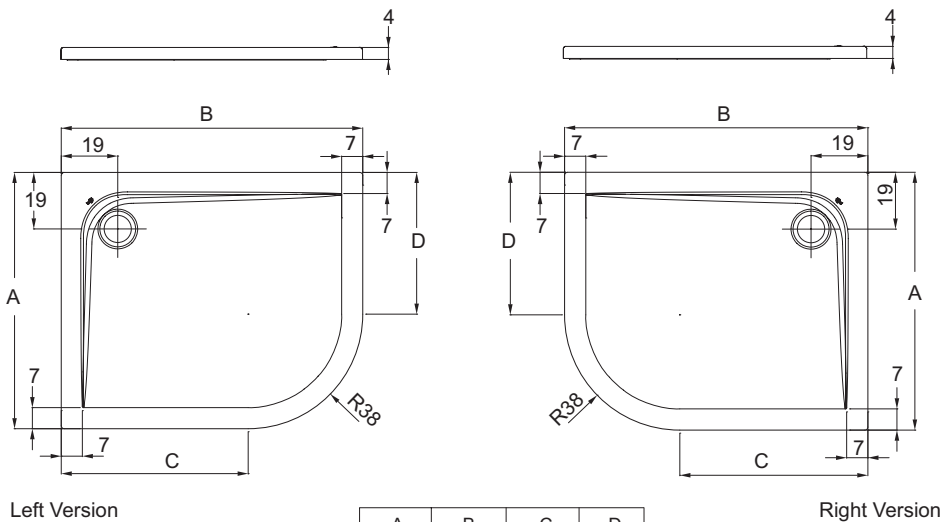

Finishes

- AA Chrome
- 01 Euro White

	A	B	C	D
K2409	800	1200	820	420
K2408	800	1200	820	420
K2407	800	1000	620	420
K2406	800	1000	620	420
K2405	750	950	570	370
K2404	750	950	570	370
K2403	700	900	520	320
K2402	700	900	520	320