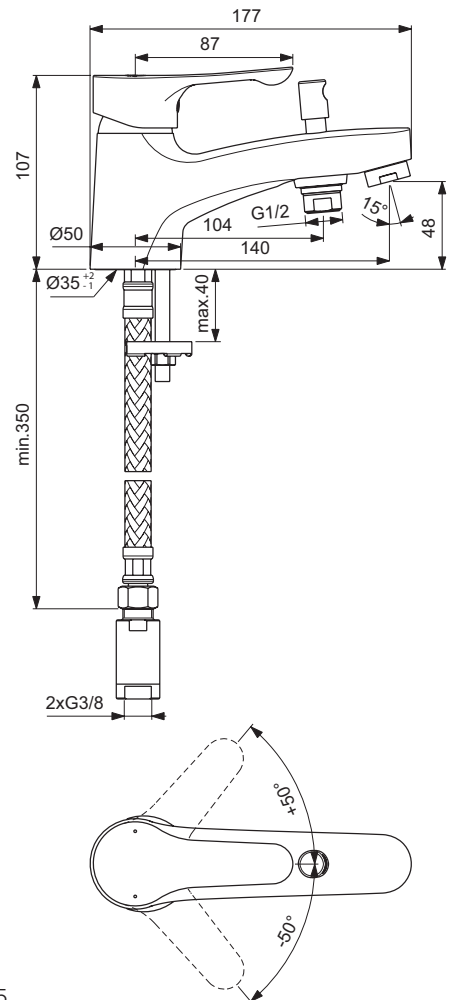

NEW

Description

Exposed bath & shower mixer
35 mm ceramic cartridge with hot water limiter
Click technology
Metal handle with red and blue colour indication
Check valve
Standard S-Connections
Perlator aerator
Automatic diverter
Comply with EN817

One-hole bath & shower mixer
35 mm ceramic cartridge with hot water limiter
Click technology
Metal handle with red and blue colour indication
Check valve
Flexible hoses G3/8" for water supply
Perlator aerator
Automatic diverter
Comply with EN817

Sanitary brass

Product

Product	Article-No.	Price/EUR
Exposed bath & shower mixer	BC654AA	
One-hole bath & shower mixer	BC655AA	

Finishes

AA Chrome

BC655