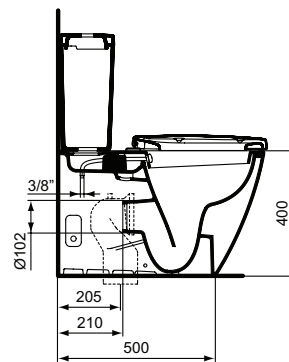

Ceramic products

E7861