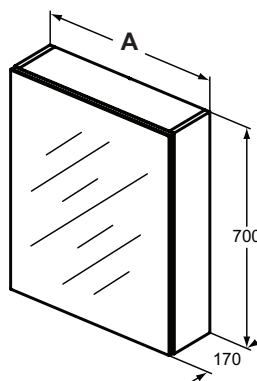

A
T3589	600
T3588	500