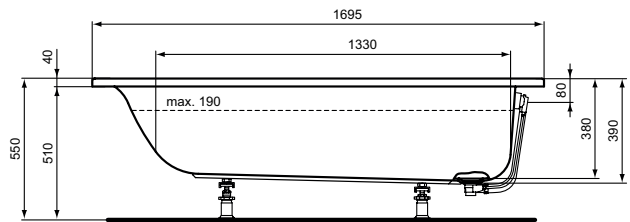

Finishes

- AA Chrome
- EO Silver profile
- 01 Euro White