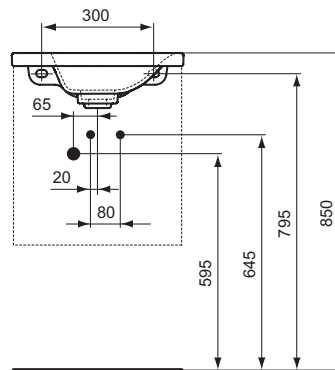

Finishes

- AA Chrome
- 01 Euro White