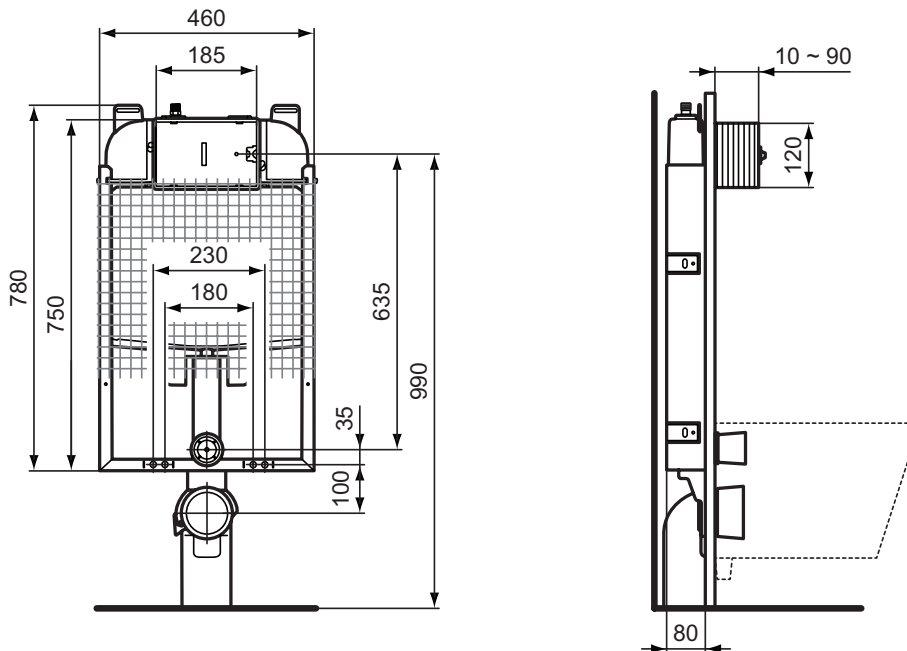

Recommended equipment

Flow rate reducer (reduces flow rate to avoid splashing), compatible with ProSys™ 80	R019867	
Acoustic insulation for wall mounted WC and bidet	R017467