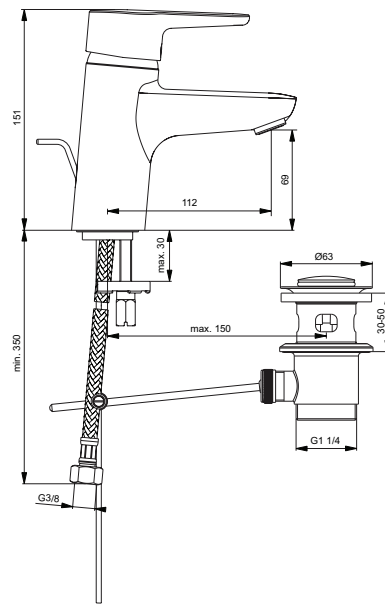

Description

One-hole basin mixer
Easy-Fix fixation
Centering & Sealing Ring
Flexible hoses G3/8" for water supply system connection (PEX hoses - antibacterial)
40 mm IS cartridge with hot water limiter, with Click
Metal pop-up waste
Metal handle with red and blue indicator
Cascade aerator
Comply with EN817
BLUE Technology
- The same with aerator Perlator and plastic pop-up waste
- The same with aerator Perlator and without pop-up waste
- The same with metal pop-up waste, with Cascade aerator with 5 l/min flow rate limiter

Product

	Article-No.	Price/EUR
One-hole basin mixer with metal pop-up waste	B9914AA	
One-hole basin mixer with plastic pop-up waste	B9916AA	
One-hole basin mixer without pop-up waste	B9917AA	
One-hole basin mixer with metal pop-up waste, with 5 l/min flow rate limiter	B9936AA	

Finishes

AA Chrome

B9916