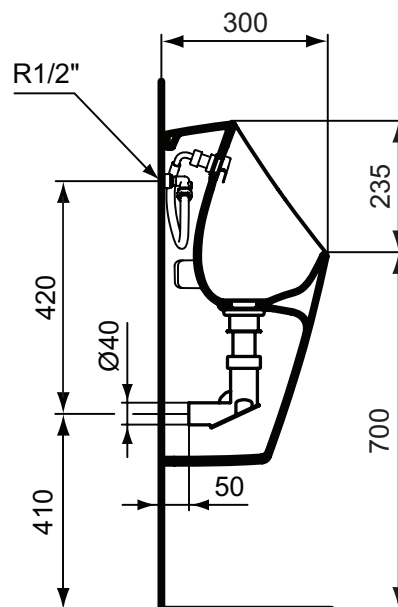

Finishes

01 Euro White