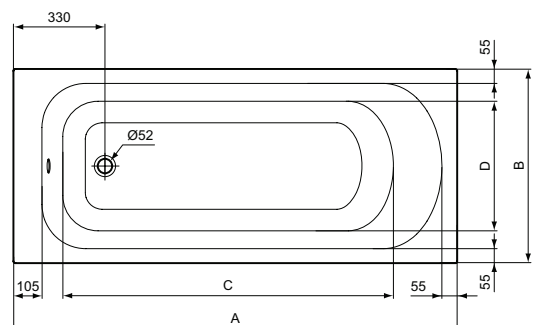

Finishes

- AA Chrome
- 01 Euro White

	A	B	C	D	H₂O
W0042 P0044	1400	700	1090	470	175 L
W0043 P0045	1600	700	1190	470	190 L
W0044 P0046	1700	700	1290	470	205 L
W0045 P0047	1700	750	1290	520	225 L

Wellness