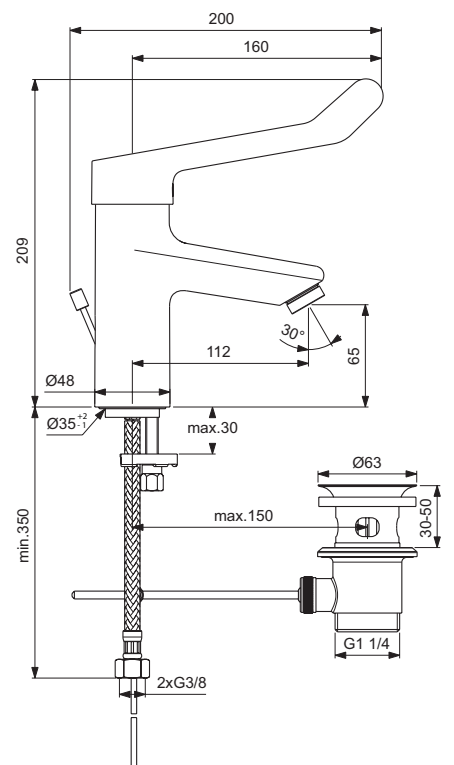

BC097

Public sector solutions