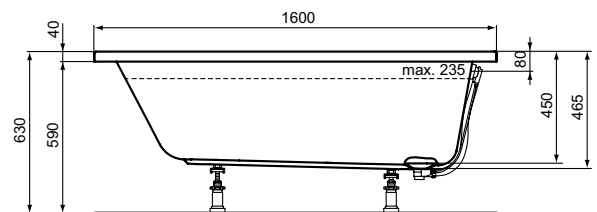

Finishes

- AA Chrome
- 01 Euro White

K2757 - Right hand version

K2758 - Left hand version