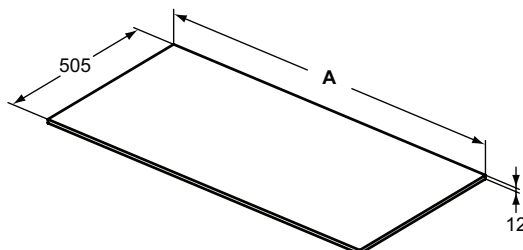

A
U8417..	1200
U8416..	1050
U8415..	850