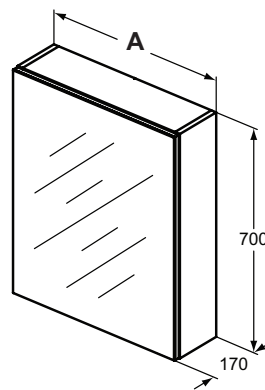

A
T3430	600
T3428	500