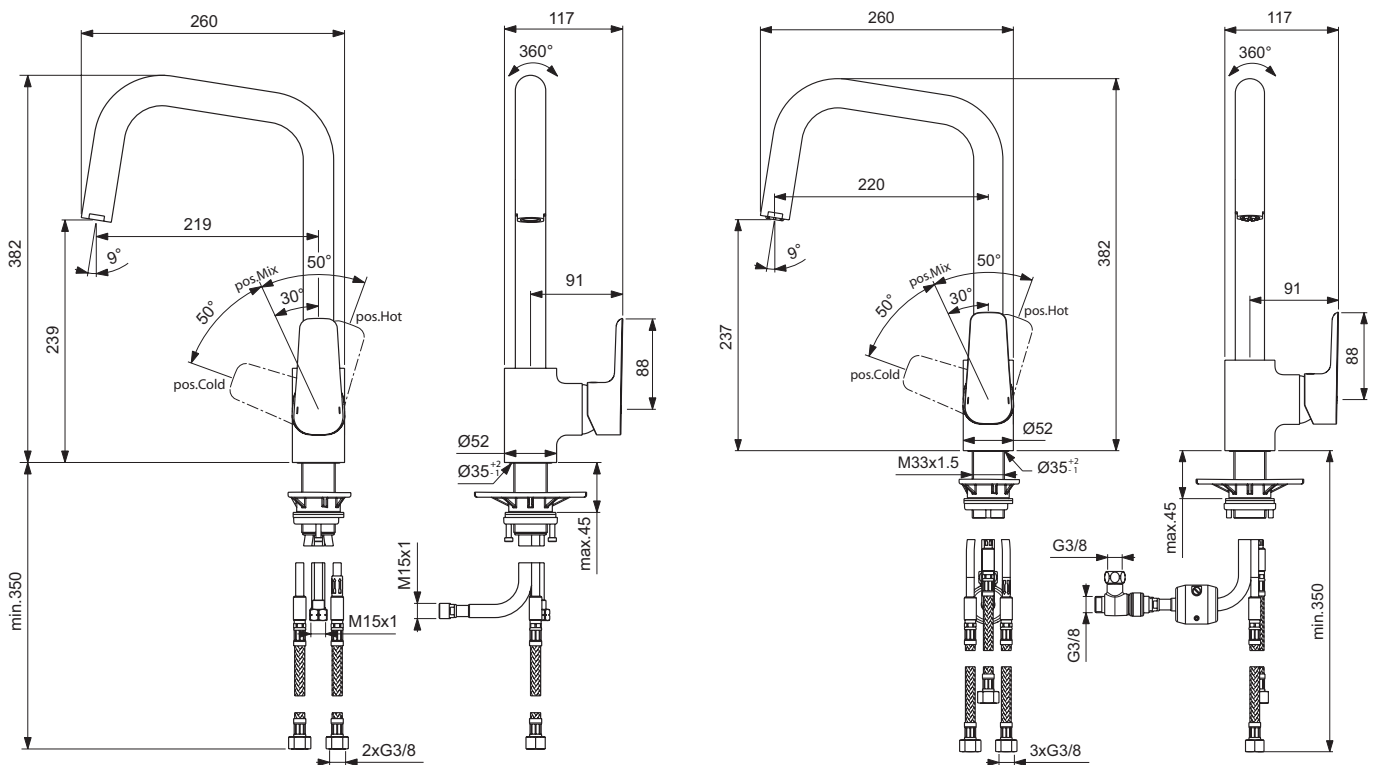

B0961

Finishes

AA Chrome

B0960