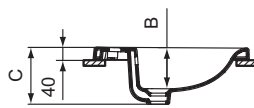

Finishes

- AA Chrome
- 01 Euro White
- MA Euro white Ideal Plus

	A	B	C
E5041	380	115	165
E5042	480	125	175