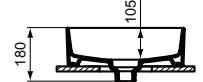

Finishes

- AA Chrome
- 01 Euro White

T2963