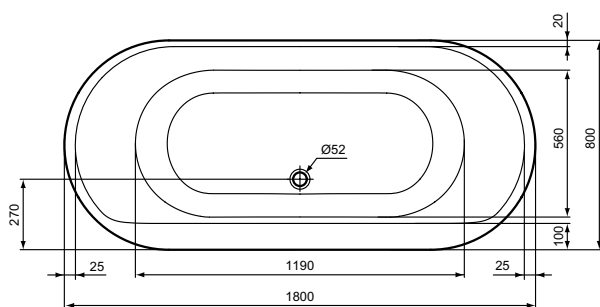

Finishes

- AA Chrome
- 01 Euro White