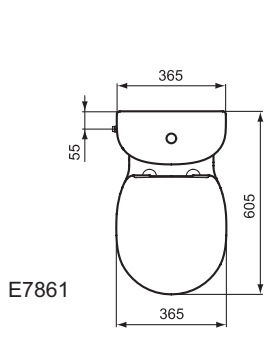

A
T682067		210
J324867		145

		A
T682067		210
J324867		145

		A
T682067		210
J324867		145

E7861

		A
T682067		210
J324867		145

		A
T682067		210
J324867		145