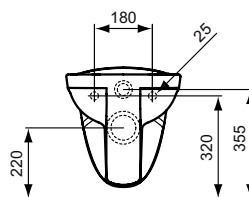

Finishes

01 Euro White