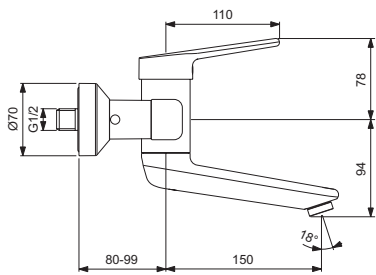

Finishes

AA Chrome