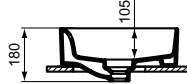

Finishes

- AA Chrome
- 01 Euro White