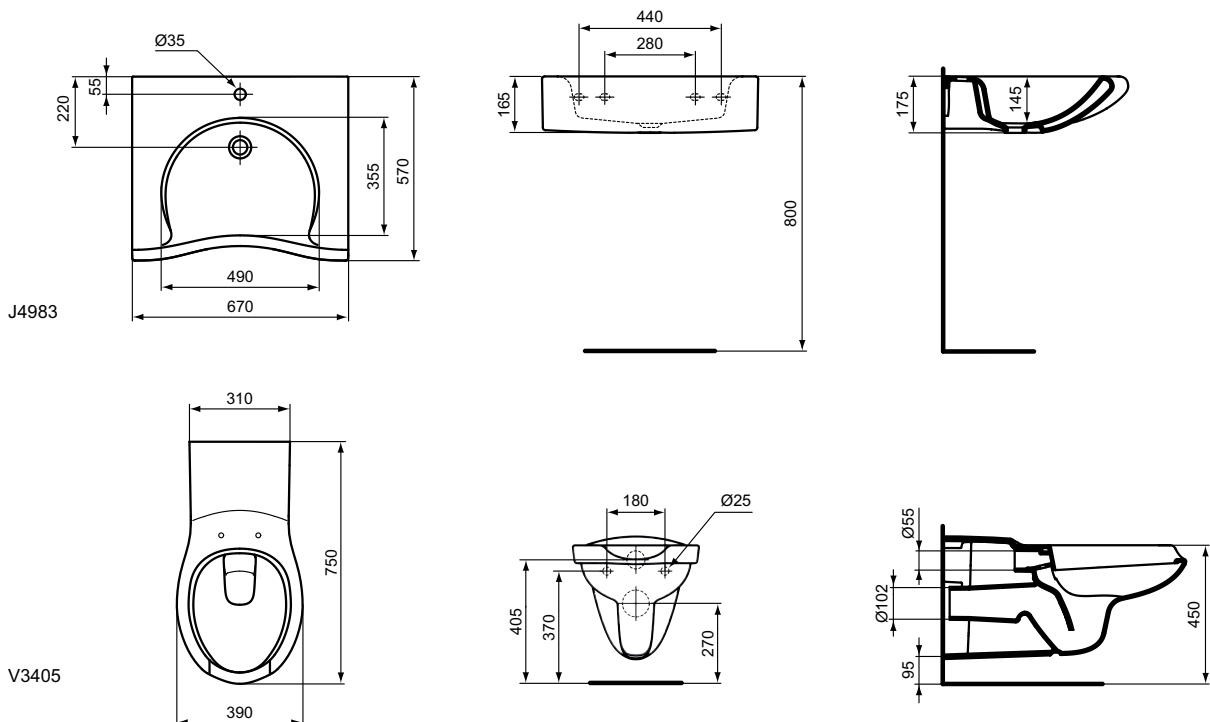

Finishes

- AA Chrome
- 01 Euro White