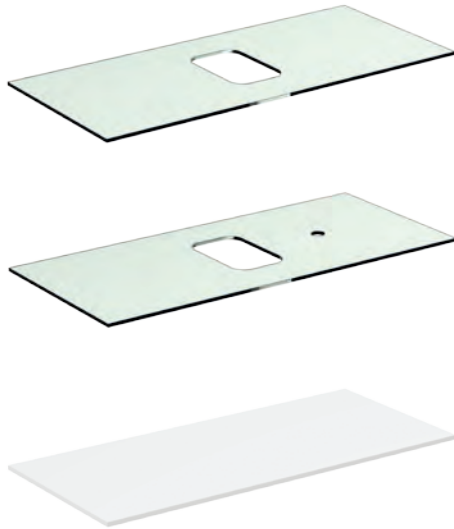

Description

Glass Worktop 100 cm without tap hole

Tempered glass white

To be installed with:

- Tonic II Vessel Symmetric basin 55 cm K0834 with Basin unit 100 cm (R4304) and wall mixer or
- Tonic II Vessel Symmetric basin 55 cm K0834 with Basin structure 100 cm (R4312) and wall mixer

Glass Worktop 100 cm with tap hole for vessel mixer on side

Tempered glass white

To be installed with:

- Tonic II Vessel Asymmetric basin 55 cm K0833 with Basin unit 100 cm (R4304) and vessel mixer or
- Tonic II Vessel Asymmetric basin 55 cm K0833 with Basin structure 100 cm (R4312) and vessel mixer

Worktop 100 cm

Without cut

To be used as shelf, or to be additionally cut for vessel basins

To be installed with:

- Tonic II Basin structure 100 cm (R4312) alone as shelf

Type of materials: See section 4. Technical information: Materials

Furniture and mirrors

Product	W x D x H mm	Kg	Article-No.	Price/EUR
Glass Worktop 100 cm without tap hole - Tempered glass white	1003 x 440 x 10	13,0	R4332SA	
Glass Worktop 100 cm with tap hole - Tempered glass white	1003 x 440 x 10	13,0	R4336SA	
Worktop 100 cm	1002 x 442 x 12	5,0	R4323WG R4323FA R4323FC R4323FF R4323FE	

Finishes

- SA White glass
- FA Glossy light grey
- FC Glossy light brown
- FE Wood light grey
- FF Wood light brown
- WG Glossy White