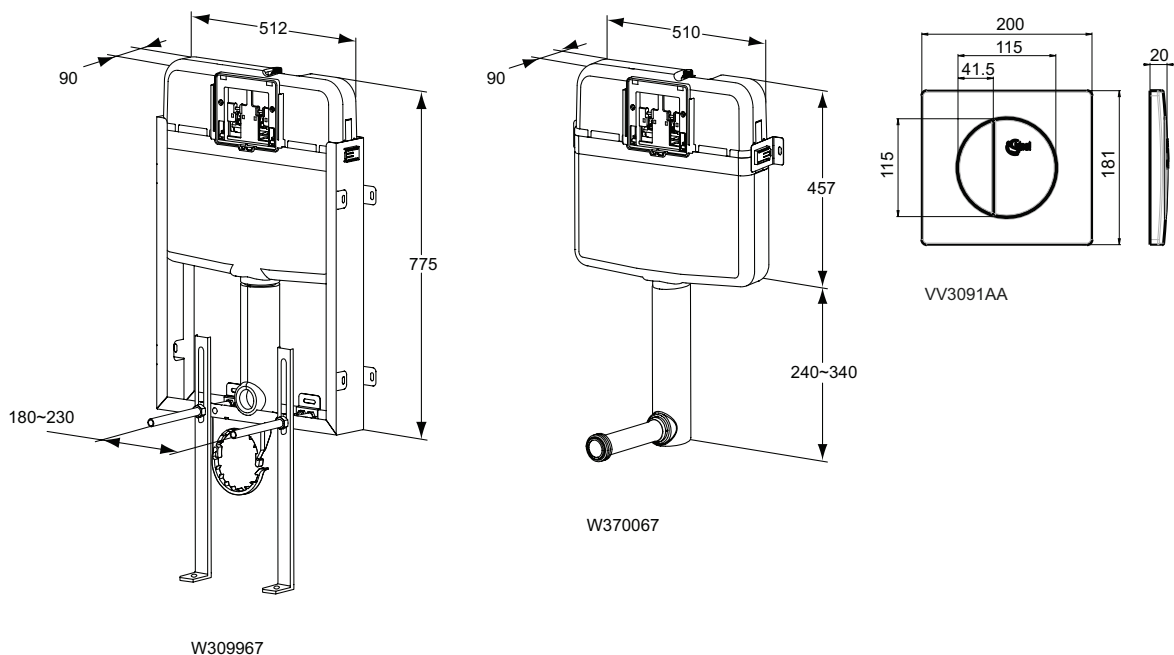

Finishes

AA Chrome