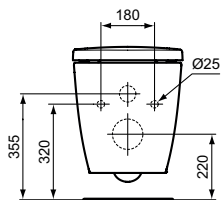

Finishes

01 Euro White