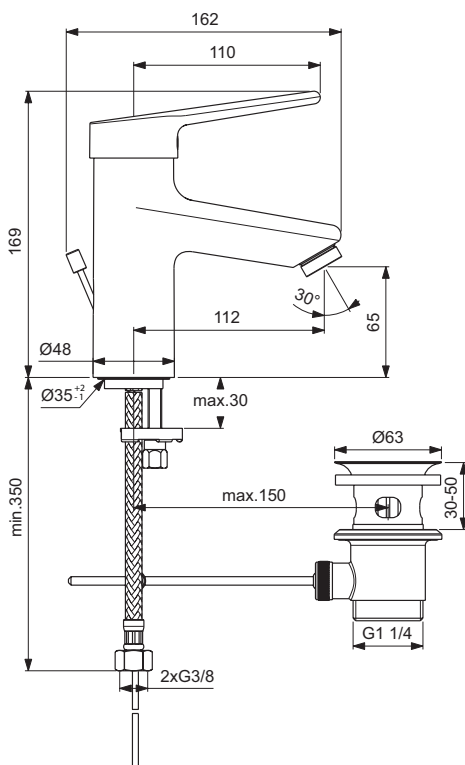

Finishes

AA Chrome

BC091