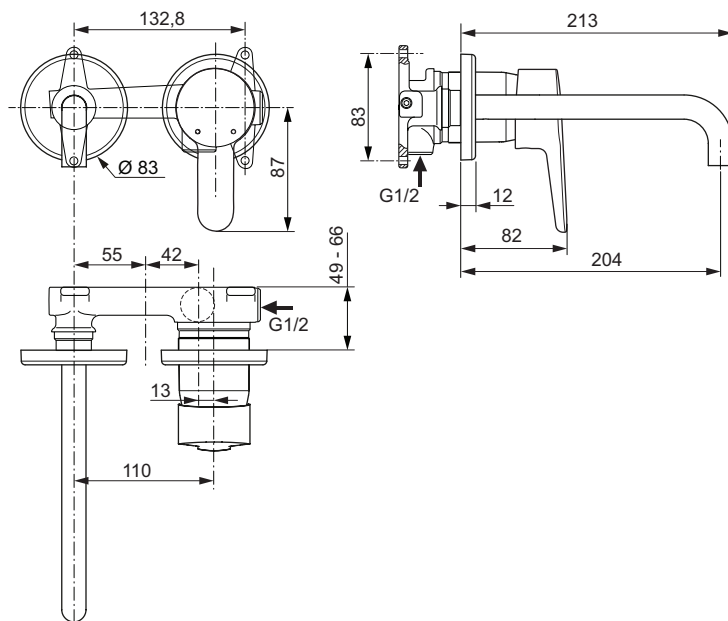

Finishes

AA Chrome

A5933