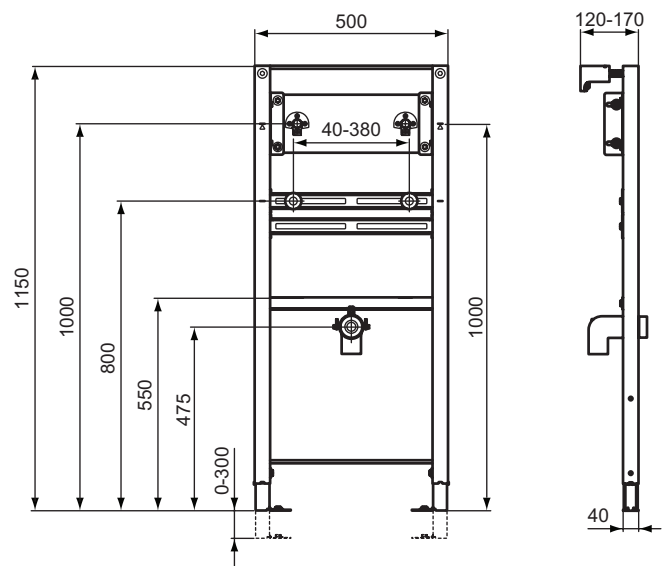

NEW

Description

ProSys™ basin frame

Suitable to be used with wall basins with one-hole basin mixer

- For installation in front of solid wall or between two light plasterboard walls according to manual
- Frame tested for a load of 150 kg
- Frame corrosion resistant & resistant to scratches
- Easy and quick installation with EasyFix system
- Height adjustable from 0 to 300 mm
- 120 mm minimum thick
- Adjustable attachment plates

Accessories Included:

- Basin fixing hardware
- Frame fastening materials
- Outlet bend multi fit 40-32/50-40 mm
- G ½ fittings for water connection - 2 pcs

ProSys™ basin frame

Suitable to be used with wall basins with wall mounted basin mixer

- For installation in front of solid wall or between two light plasterboard walls according to manual
- Frame tested for a load of 150 kg
- Frame corrosion resistant & resistant to scratches
- Easy and quick installation with EasyFix system
- Height adjustable from 0 to 300 mm
- 120 mm minimum thick
- Adjustable attachment plates
- Adjustable board for wall-mounted mixer installation

Accessories Included:

- Basin fixing hardware
- Frame fastening materials
- Outlet bend multi fit 40-32/50-40 mm
- G ½ fittings for water connection - 2 pcs

Installation systems

Product	W x D x H mm	Kg	Article-No.	Price/EUR
ProSys™ basin frame for installation with one-hole basin mixer	500 x 120-170 x 1150-1450	5,1	R010267	
ProSys™ basin frame for installation with wall mounted basin mixer	500 x 120-170 x 1150-1450	10,4	R016167	

R0161