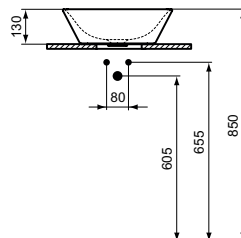

Description

Vessel basin 60, 40 cm
Without tap hole and without overflow hole
Including fixation set D570967 and cutting template VV2401290524 (for Vessel basin Rectangular 60 cm)/cutting template VV2401290523 (for Vessel basin Square 40 cm)
In carton box
EN 14688
Please make sure to assembly with free waste J3291AA (order separately!)
For assembly with: Connect Air Basin units on worktop with Design siphon

Product	W x D x H mm	Kg	Article-No.	Price/EUR
Vessel basin Rectangular 60x40 cm	600 x 400 x 135	11,5	E034801	
Vessel basin Square 40 cm	400 x 400 x 135	9,0	E034701	

Recommended equipment

Design siphon G1 1/4 (in case of alone basin installation)			E0079AA	
Design stop angle valve (water connection G1/2, connection with mixer 10 mm/ G3/8) - 1 pc			A3491AA	
Siphon waste G1 1/4 - tubular type			A2305AA	
Stop angle valve (water connection G1/2, connection with mixer 10 mm/ G3/8) - 1pc			B7883AA	
Escutcheon for siphon G1 1/4 (in case installation with mixer without pop-up waste)			B4801AA	
Free waste G1 1/4 for basins without overflow			J3291AA	

Finishes

- AA Chrome
- 01 Euro White

E0348