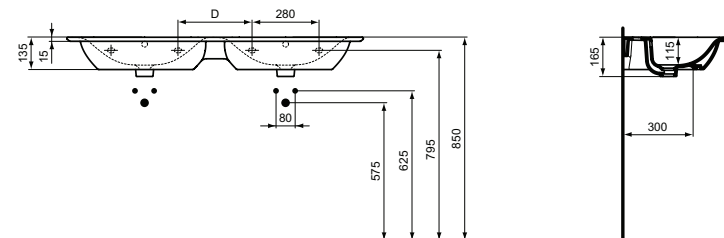

Finishes

- AA Chrome
- 01 Euro White

	A	B	C	D
E 0272 ..	1340	580	640	360
E 0273 ..	1240	540	590	310