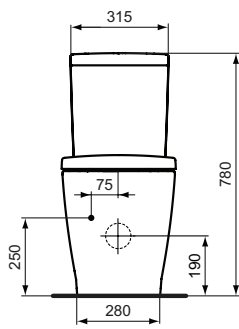

Ceramic products

E7971