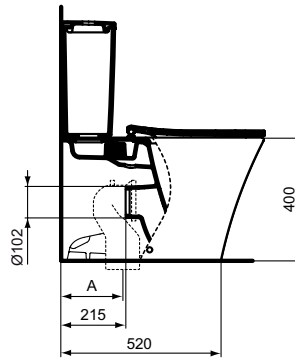

E0137
E0734

A 60 - 150	175 - 205	155 - 225	165 - 210