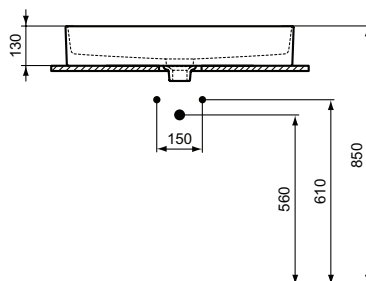

Finishes

- AA Chrome
- 01 Euro White