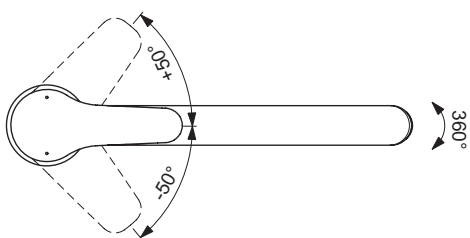

Finishes

AA Chrome