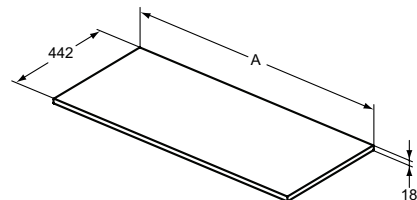

A
E0852	1204
E0851	1004
E0849	804
E0848	604