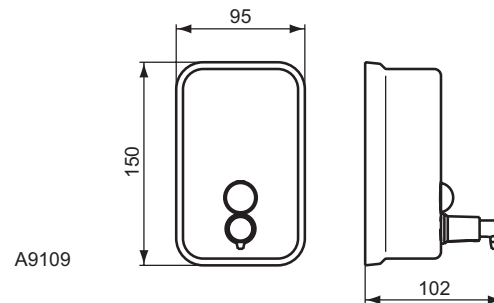

Finishes

- AA Chrome
- MY Stainless Steel