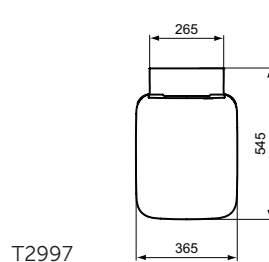

T002767	T002767 + T002867	J324867	J324867 + T002867	T002667	T682067
A 60 - 85	80 - 105	125 - 135	105 - 155	165 - 185	185 - 200