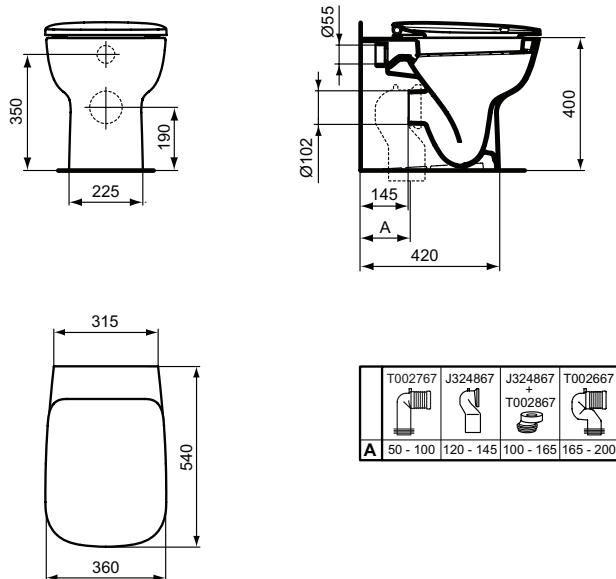

Finishes

01 Euro White