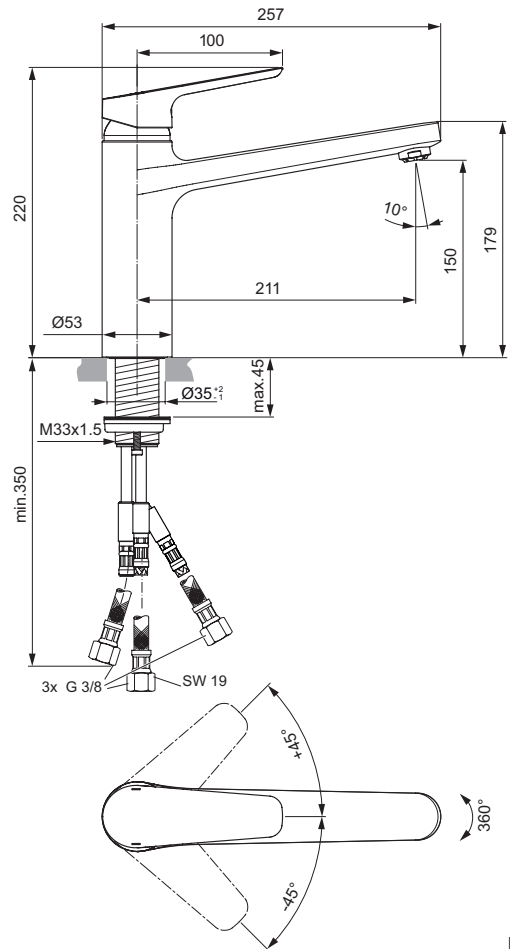

B0953

Sanitary brass