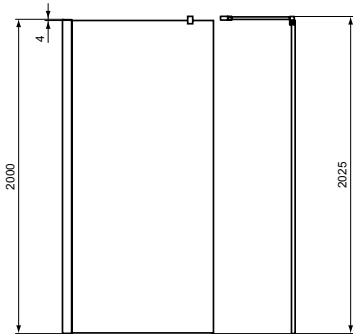

Finishes

EO Silver profile

Panel	Dim.A	Dim.B
700	654 - 677	650 - 994
760	714 - 737	650 - 994
800	754 - 777	650 - 994
900	854 - 877	650 - 994
1000	954 - 977	650 - 994
1200	1154 - 1177	650 - 994
1400	1354 - 1377	650 - 994
1600	1554 - 1577	650 - 994

Recommended opening minimum 500mm

(2 panels, 1 straight bracket and 1 angle bracket required)