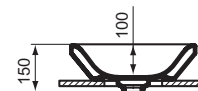

Finishes

- AA Chrome
- 01 Euro White