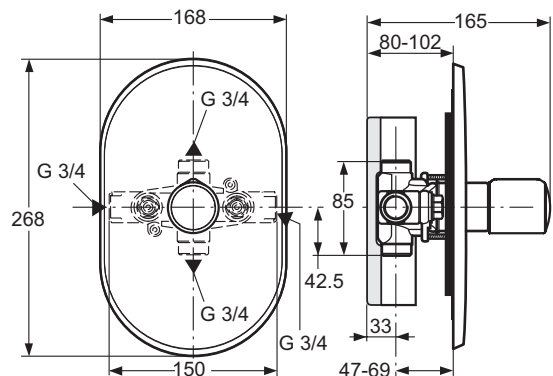

A4286 with A2659NU

Sanitary brass