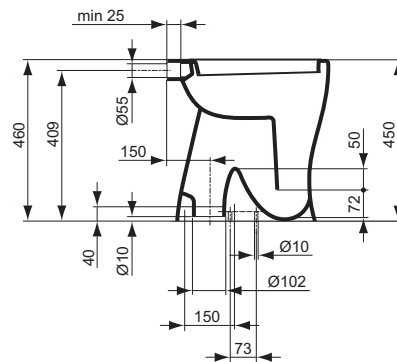

Description

Floor standing single WC bowl
Raised (suitable for lessable people)
- Washout, horizontal outlet, flushing content 6L
- Washout, vertical outlet, flushing content 6L
Loose on pallet
EN 997

Necessary equipment

Seat and cover, metal hinges, duroplast (W302601)

Recommended equipment

Installation systems (see section 2.2. Installation systems)

Product	W x D x H mm	Kg	Article-No.	Price/EUR
Floor standing single bowl, horizontal outlet	360 x 465 x 450	14,5	V311401	
Floor standing single bowl, vertical outlet	360 x 505 x 450	14,5	V311501	

Necessary equipment

Seat and cover, metal hinges			W302601	

Recommended equipment

Fixation set M6 x 70 mm			WW965068	

Finishes

01 Euro White

V3114

V3115