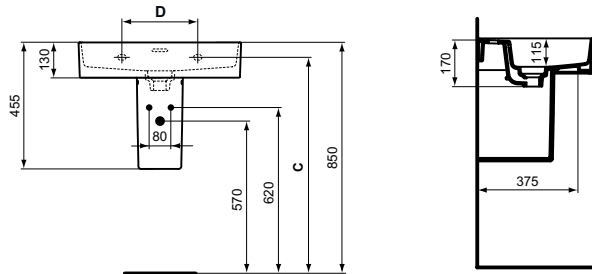

A	B	C	D
T3001	800	780	795	280
T3639	800	780	800	280
T3000	600	580	795	280
T3638	600	580	800	280
T2928	500	480	800	200
T3637	500	480	800	200