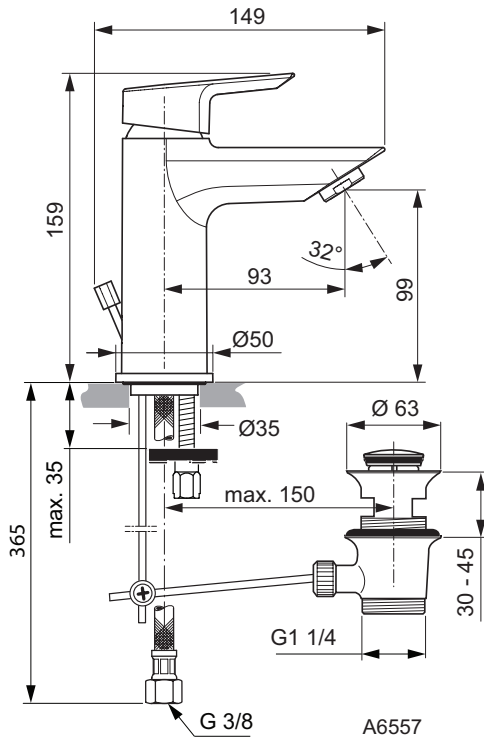

Finishes

AA Chrome