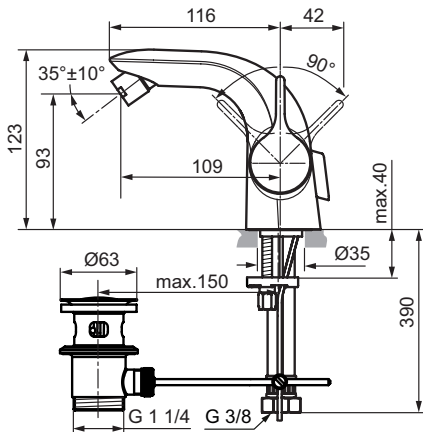

Finishes

AA Chrome

A6119