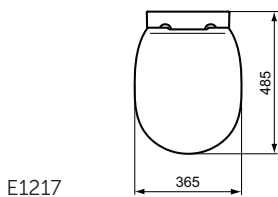

Finishes

01 Euro White

E1217