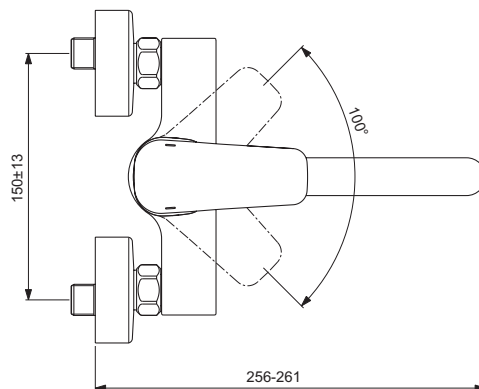

Finishes

AA Chrome