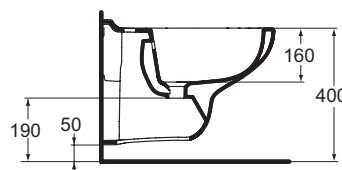

Description

Floor standing bidet
One tap hole punched
Loose on pallet
EN 14528
Recommended fixation set M 6 x 70 mm - not included

Wall mounted bidet
One tap hole punched, for over rim supply
Loose on pallet
EN 14528

Product	W x D x H mm	Kg	Article-No.	Price/EUR
Floor standing bidet	355 x 530 x 390	17,0	V414001	
Wall mounted bidet	360 x 520 x 350	15,0	V493101	

Recommended equipment

Fixation set M6 x 70 mm for floor standing bidet	WW965068	
Siphon waste for bidet G1 1/4	A2307AA	
Stop angle valve (water connection G1/2, connection with mixer 10 mm/ G3/8) - 1 pc	B7883AA	

Finishes

- AA Chrome
- 01 Euro White

V4140

V4931