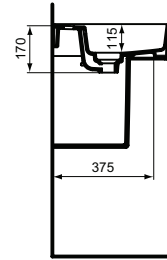

Ceramic products

T3595