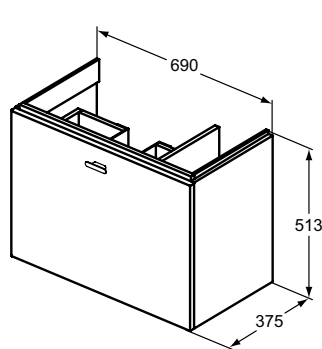

Recommended equipment

Space saving siphon	EE23033967	
---------------------	-------------------	--

Finishes

KR Glossy Grey
 WG Glossy White

E0316

E0317

E0314

E0315