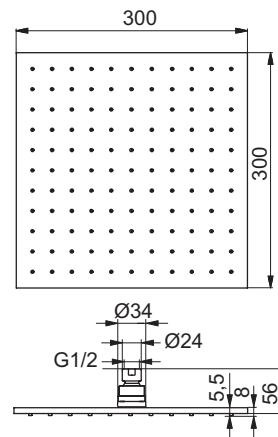

Description

Idealrain Pro Square Shower head 400x400, 300x300 mm
12 litres per minute max flow limiter
Anti-limescale feature
Metal for added strength and durability

Shower wall arm 400 , 300 mm

Ceiling mounted shower arm 150 mm

Product

Product	Article-No.	Price/EUR
Square Shower head 400x400 mm	B9845AA	
Square Shower head 300x300 mm	B9844AA	
Wall Arm 400 mm	B9445AA	
Wall Arm 300 mm	B9444AA	
Ceiling arm 150 mm	B9446AA	

Finishes

AA Chrome

B9844