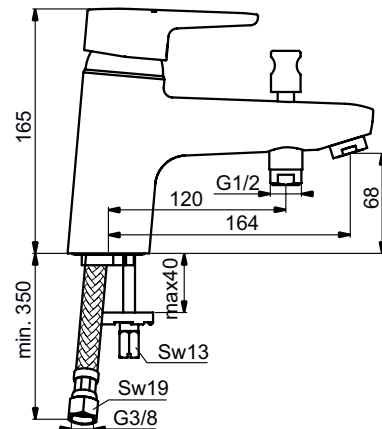

B9922

Sanitary brass