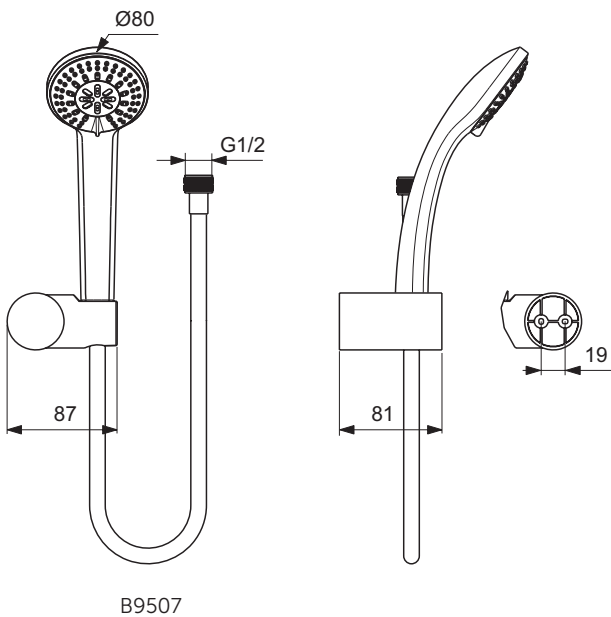

Showers

Product	Article-No.	Price/EUR
Shower Set 3-functional, 80 mm diameter	B9507AA	
Shower Set 1-functional, 80 mm diameter	B9506AA	

Finishes

AA Chrome

Description

Idealrain Soft Shower Kit with Hand Shower
 Sliding bar 900, 600 mm, 21 mm diameter
 Plastic slider and bracket
 Metal flexible hose 1750 mm, double clenched
 Plastic chrome plated soap dish
 Ideal Standard logo