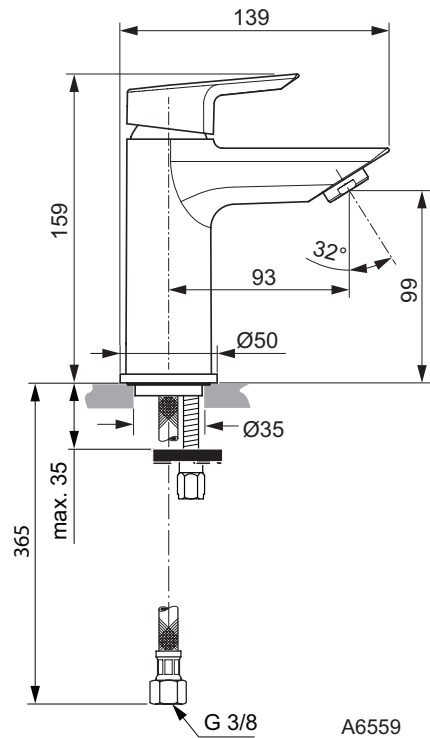

Finishes

AA Chrome