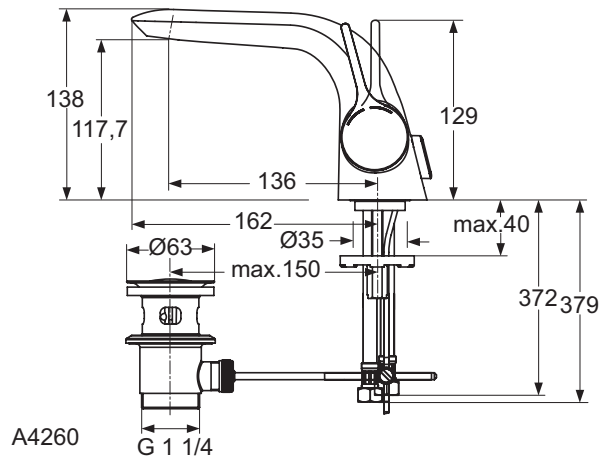

Finishes

AA Chrome