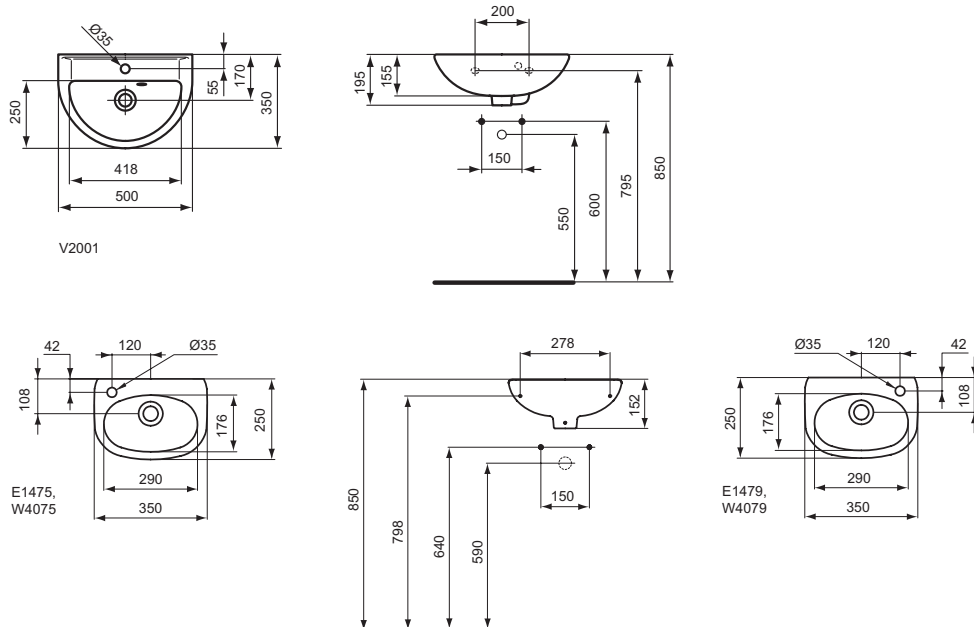

Finishes

- AA Chrome
- 01 Euro White