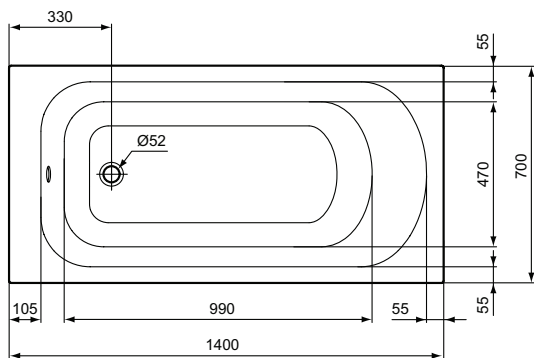

Recommended equipment

Leg set	C896067	
Waste siphon Ø 52 mm	B4812AA	

Finishes

AA Chrome

01 Euro White

W0041

W0040

Wellness