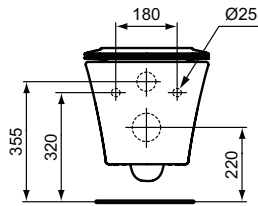

Finishes

01 Euro White

E0054