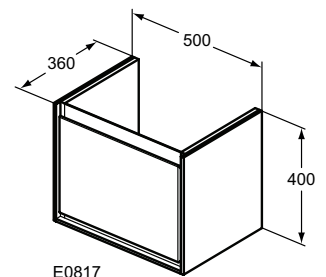

Product	W x D x H mm	Kg	Article-No.	Price/EUR
Basin unit 60 cm	600 x 440 x 517	28,6	E0818EQ E0818PS E0818VY E0818B2 E0818KN E0818UK	
Basin unit 50 cm	500 x 360 x 400	15,4	E0817EQ E0817PS E0817VY E0817B2 E0817KN E0817UK	

Recommended equipment

Space Saving Siphon	EE23033967

Finishes

- B2 White Glossy (structure) + White Matt (frame/accent)
- EQ Glossy Light Grey (structure) + Matt White (frame/accent)
- PS Wood Light Grey (structure) + Matt White (frame/accent)
- UK Wood light brown (structure) + Matt Light Brown (frame/accent)
- VY Matt Dark Brown (structure) + Matt White (frame/accent)
- KN Glossy White (structure) + Matt Light Grey (frame/accent)

	A
E0821	1000
E0819	800
E0818	600

E0817