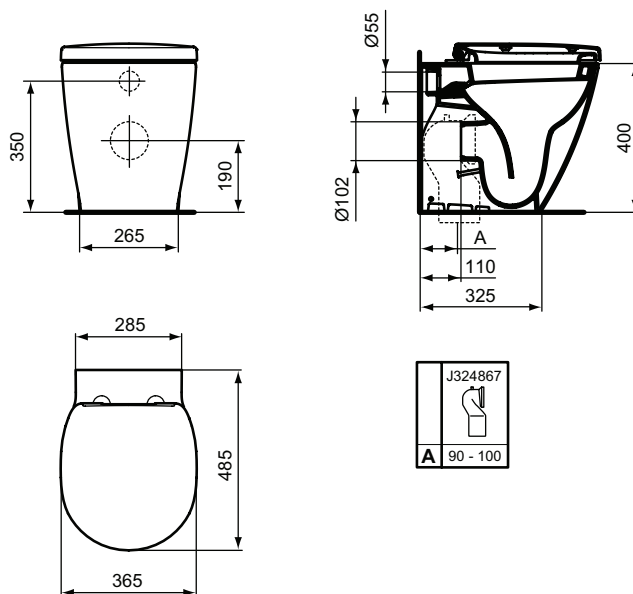

Finishes

01 Euro White

Description

Wall mounted bowl, short projection, with Fully hidden fixation
 Compact (Short Projection) - only 48 cm
 Washdown
 Horizontal outlet
 Including fixation kit TT0299598 (for fully hidden attachment - no lateral holes)
 In carton box
 EN 997