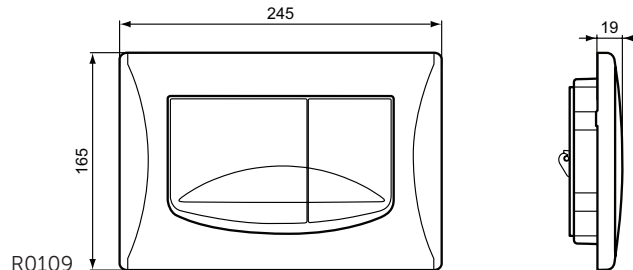

Finishes

- AA Chrome
- AC White
- JG Matt Chrome
- A6 Black

NEW

Description

Septa Pro™ E1 electronic/IR control plate
 Dual flush (< 60 s half flush, > 60 s full flush)
 Infrared actuation or mechanical actuation (in case of electricity failure), transformer (input: 100-230 V AC ±10%; output: 12 V DC) included
 Vandal resistant
 Chrome
 Zamac material