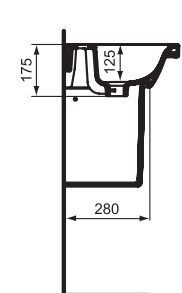

Finishes

- AA Chrome
- 01 Euro White