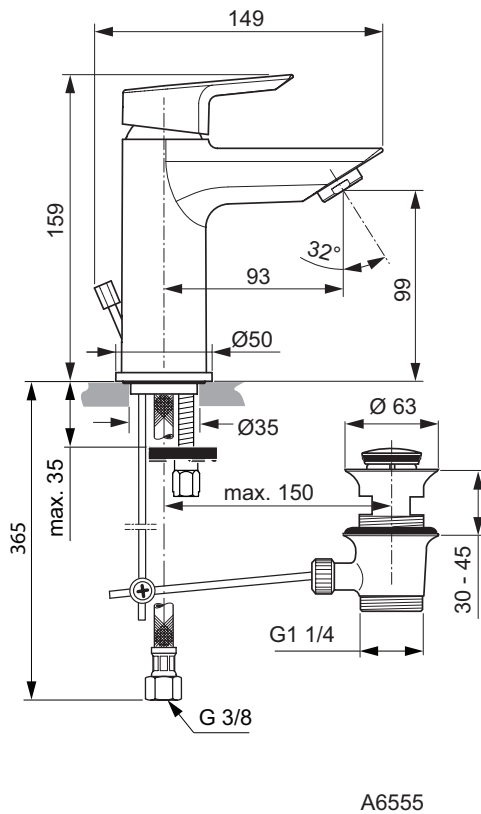

Finishes

AA Chrome