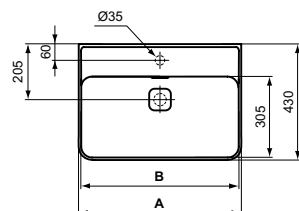

A	B	C	D
T3001	800	780	795	280
T3639	800	780	800	280
T3000	600	580	795	280
T3638	600	580	800	280
T2928	500	480	800	200
T3637	500	480	800	200