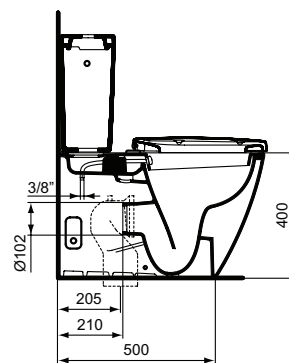

Ceramic products

E7175