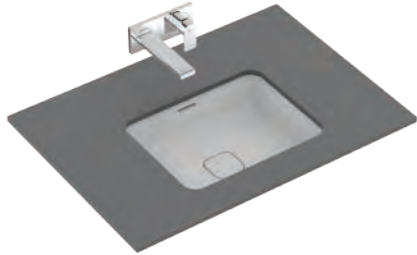

Description

Under-countertop basin 50 cm
Overflow (slotted shape)
Including fixation set T645567 and cutting template
Including waste white cover T854601
In carton box
EN 14688
Optional installation with: Click-clack waste with metal cover T3629AA
In case of installation with mixer with pop-up waste, please, order A960200AA Elongated pop-up rod

Semi-countertop basin 50 cm
Tap hole punched, with overflow (slotted shape)
Including fixation set E209167 and cutting template
Including waste white cover T854601
In carton box
EN 14688
Optional installation with: Click-clack waste with metal cover T3629AA

Product	W x D x H mm	Kg	Article-No.	Price/EUR
Under-countertop basin 50 cm, with overflow (slotted shape)	500 x 405 x 175	9,2	T299201	
Semi-countertop basin 50 cm, with tap hole punched, with overflow (slotted shape)	500 x 400 x 175	13,0	T299301	

Recommended equipment

Design siphon G1 1/4 (in case of installation without semi-pedestal and without base cabinet)	E0079AA	
Design stop angle valve (water connection G1/2, connection with mixer 10 mm/ G3/8) - 1 pc	A3491AA	
Siphon waste G1 1/4 - tubular type	A2305AA	
Stop angle valve (water connection G1/2, connection with mixer 10 mm/ G3/8) - 1 pc	B7883AA	
Escutcheon for siphon G1 1/4 (in case installation with mixer without pop-up waste)	B4801AA	
Click-clack waste with metal cover	T3629AA	
Elongated pop-up rod (for T299201)	A960200AA	

Finishes

- AA Chrome
- 01 Euro White

T2992