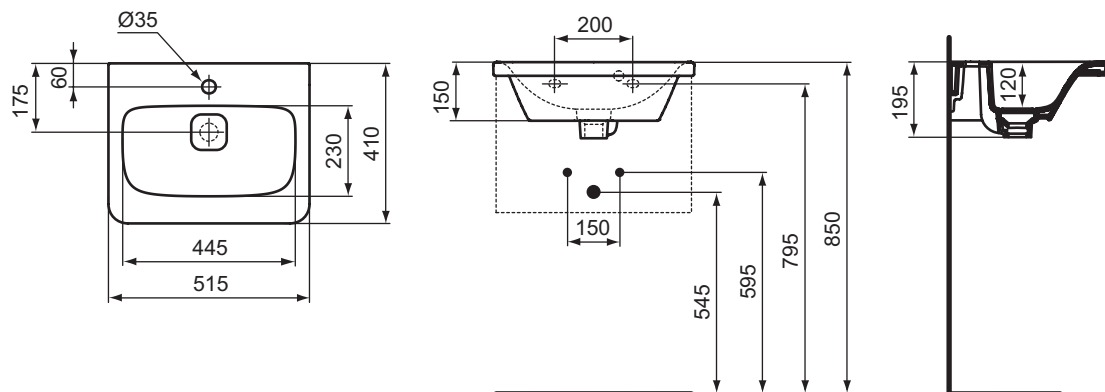

Finishes

- AA Chrome
- 01 Euro White