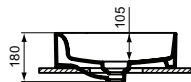

Finishes

- AA Chrome
- 01 Euro White