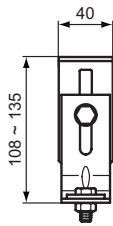

NEW

Description

Noise insulation kit Frame to floor
Acoustic insulation
Avoids direct contact between the frame and the floor

Noise insulation kit for WC
Acoustic insulation in expanded polyethylene
Avoids direct contact between the WC bowl and the tiles

Corner installation kit
Enables the installation of WCs in bathroom corners
Compatible with 1150 and 1130 high frames only

Flow rate reducer
Reduces flow rate to avoid splashing
Compatible with ProSys™ 80 and ProSys™ 150 cisterns

Connection pipes

Product	Kg	Article-No.	Price/EUR
Noise insulation kit - frame to floor (avoids direct contact between the frame and the floor)		R010667	
Acoustic insulation for wall mounted WC and bidet		R017467	
Corner installation kit (enables the installation of WCs in bathroom corners), compatible with ProSys™ 120 and ProSys™ 80 frames and freestanding frames		R018567	
Flow rate reducer (reduces flow rate to avoid splashing), compatible with ProSys™ 80		R019867	
S-bend outlet		R020367	
Horizontal outlet WC		R019967	
Telescopic connection pipe		R0200AC	
Flexible outlet WC bend		R019567	

Finishes

AC White