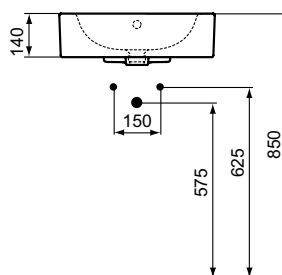

Description

Semi-Countertop basin Cube 50 cm

- one left tap hole
- one right tap hole

Back side glazed

In carton box

EN 14688

Including: Securing bracket pack S617967 and cutting template EESV82467

In case of installation with mixer with pop-up waste, please, order A960200AA Elongated pop-up rod

Product	W x D x H mm	Kg	Article-No.	Price/EUR
Semi-Countertop basin Cube 50 cm, one left tap hole	500 x 360 x 165	12,5	E779401	
Semi-Countertop basin Cube 50 cm, one right tap hole	500 x 360 x 165	12,5	E779501	

Recommended equipment

Siphon waste G1 1/4 - tubular type	A2305AA
Stop angle valve (water connection G1/2, connection with mixer 10 mm/ G3/8) - 1 pc	B7883AA
Escutcheon for siphon G1 1/4 (in case installation with mixer without pop-up waste)	B4801AA
Elongated pop-up rod	A960200AA

Finishes

- AA Chrome
- 01 Euro White