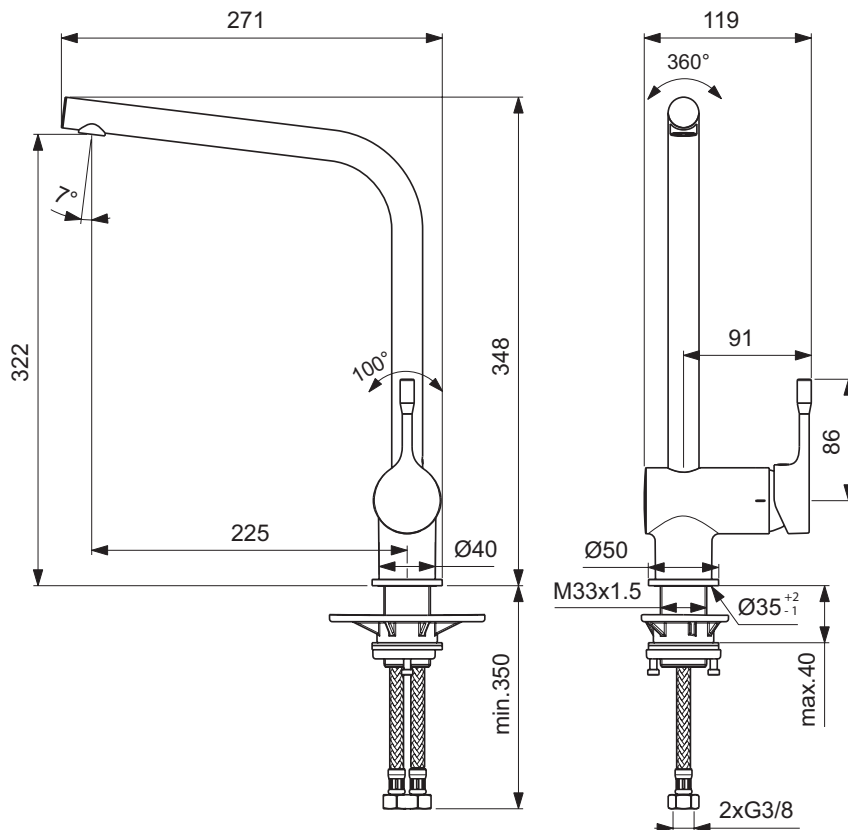

Price/EUR

Finishes

- AA Chrome
- GN Silver Storm