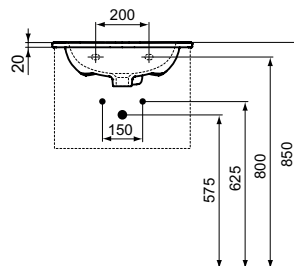

Ceramic products

Description

Vanity basin 103, 83, 63, 53 cm
Central tap hole punched
EN 14688

In carton box

For assembly only with:

- Basin 103 cm: Tesi basin unit 100 cm or alone with siphon
- Basin 83 cm: Tesi basin unit 80 cm or alone with siphon
- Basin 63 cm: Tesi basin unit 60 cm or alone with siphon
- Basin 53 cm: Tesi basin unit 50 cm or alone with siphon

Product		W x D x H mm	Kg	Article-No.	Price/EUR
Vanity basin 103 cm	NEW	1025 x 450 x 165	23,0	T350801 T3508V1	
Vanity basin 83 cm	NEW	825 x 450 x 165	19,0	T350901 T3509V1	
Vanity basin 63 cm	NEW	625 x 450 x 165	15,0	T351001 T3510V1	
Vanity basin 53 cm		525 x 375 x 165	12,0	T351101	

Recommended equipment

Fixation set M10 x 140 mm	WW965340
Design siphon G1 1/4 (in case of installation without semi-pedestal and without base cabinet)	E0079AA
Design stop angle valve (water connection G1/2, connection with mixer 10 mm/ G3/8)	A3491AA
Siphon waste G1 1/4 - tubular type	A2305AA
Stop angle valve (water connection G1/2, connection with mixer 10 mm/ G3/8) - 1 pc	B7883AA
Escutcheon for siphon G1 1/4 (in case installation with mixer without pop-up waste)	B4801AA

Finishes

- AA Chrome
- 01 Euro White
- V1 Silk White (Matt White)

	A	B
T3508	1025	600
T3509	825	505
T3510	625	460