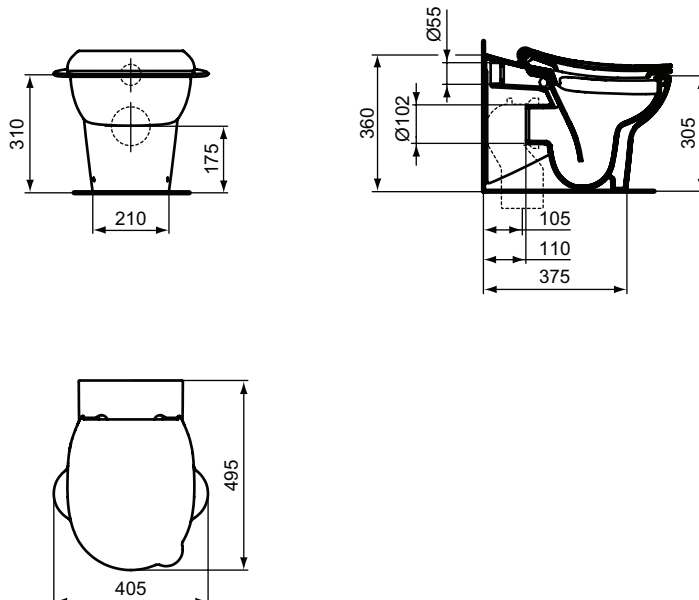

Finishes

- 01 Euro White
- 36 Blue
- GQ Red
- 79 Yellow
- MA Euro white Ideal Plus