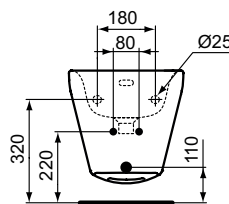

Ceramic products

Description

Floor standing BTW bidet

One tap hole

Back to wall

Including:

- Fixation set TT0251601

- Ceramic waste cover T854601 (1 pc)

In carton box

EN 14528

Wall mounted bidet with fully hidden fixation

One tap hole

Including:

- Fixation kit TT0299327 (for fully hidden attachment)

- Ceramic waste cover T854601 (1 pc)

In carton box

EN 14528

Product	W x D x H mm	Kg	Article-No.	Price/EUR
Floor standing BTW bidet	355 x 560 x 400	25,4	K523801	
Wall mounted bidet with fully hidden fixation	355 x 560 x 350	23,5	K523601	

Recommended equipment

Siphon waste for bidet G1 1/4	A2307AA	
Stop angle valve (water connection G1/2, connection with mixer 10 mm/ G3/8) - 1pc	B7883AA	

Finishes

AA Chrome

01 Euro White

K5238

K5236