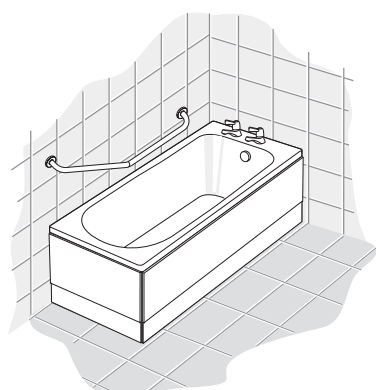

Finishes

- AC White
- RN Charcoal

S6472

Description

Maia Washbasin 67 cm
 1 central tap hole punched
 Without overflow hole
 Loose on pallet
 EN 14688
 Logo Dolomite

Maia Wall mounted WC bowl, 75 cm projection
 Washdown
 EN 997
 Loose on pallet
 Recommended optional: Flushing pipe 400 x 45 mm
 Logo Dolomite