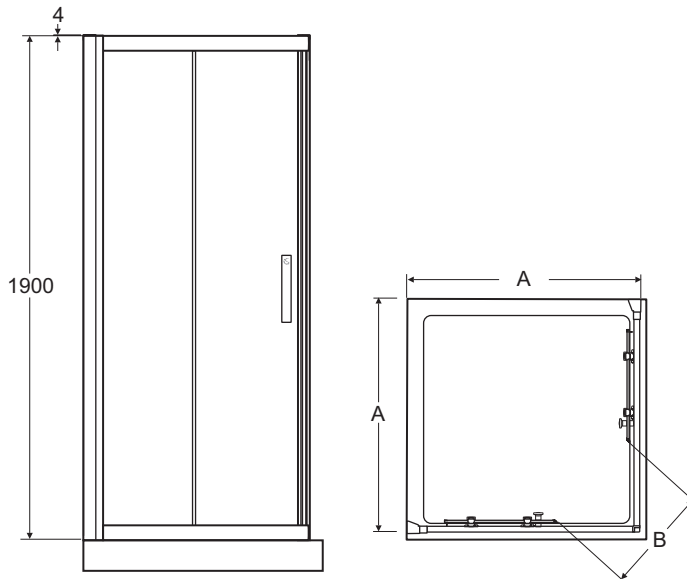

Finishes

EO Silver profile

Corner entry enclosure	A Width (mm)	B Opening (mm)
L6377	970-1020	455
L6374	870-920	455
L6371	770-820	397