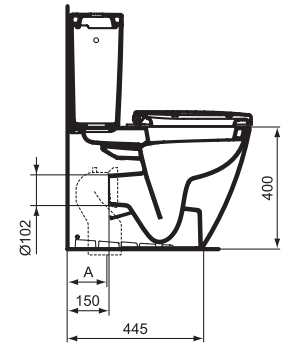

A
T682067		210
J324867		145