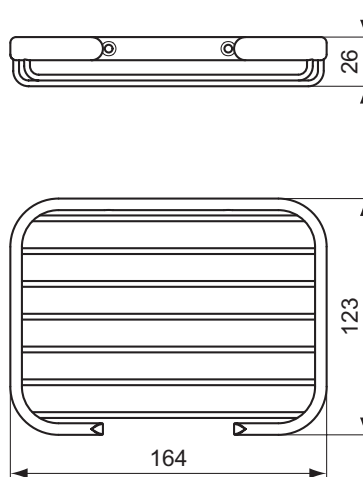

Description

Connect Soap basket corner version
Chrome plated holder
Including fixation set
Wall mounted

Connect Soap basket wall hung
Chrome plated holder
Including fixation set
Wall mounted

Product

Product	W x D x H mm	Kg	Article-No.	Price/EUR
Soap basket corner version	205 x 144 x 26	0,4	A9157AA	
Soap basket wall hung	164 x 123 x 26	0,4	A9158AA	

Finishes

AA Chrome