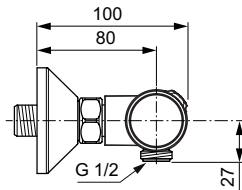

NEW

Description

- Exposed thermostatic shower mixer
- Standard S-connectors
- IS Thermostatic cartridge new technology
- Ceramic valve G1/2 180°
- Cool body technology
- Without accessories
- Plastic handles with hot water at 40°C stop button and 50% water volume stop button
- Non return valve
- Comply with EN 1111

Wrap over shelf for exposed thermostatic shower mixer T100, T50, T25

- Made of plastic
- Chrome plated
- Ideal Standard logo
- Temperature indication to provide clear definition of temperature with figures

Available in March 2020

Sanitary brass

Product	Article-No.	Price/EUR
Exposed thermostatic shower mixer	A7201AA	

Recommended equipment	Article-No.	Price/EUR
Wrap over shelf	A7215AA	

Finishes

AA Chrome

A7215