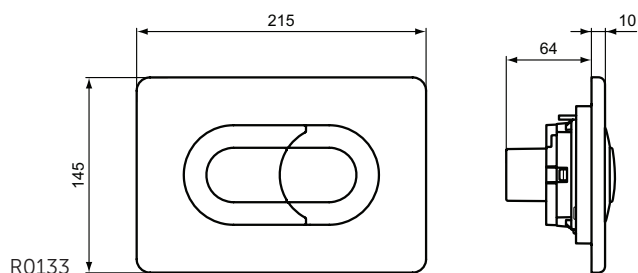

Finishes

- AA Chrome
- AC White
- JG Matt Chrome
- A6 Black

NEW

Description

Septa Pro™ E1 electronic/IR control plate
 Dual flush (< 60 s half flush, > 60 s full flush)
 Infrared actuation or mechanical actuation (in case of electricity failure), transformer (input: 100-230 V AC ±10%; output: 12 V DC) included
 Vandal resistant
 Chrome
 Zamac material