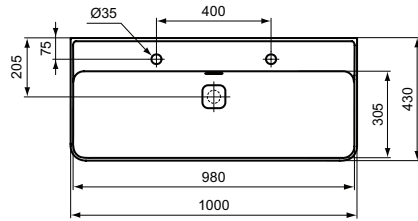

Ceramic products

T3724