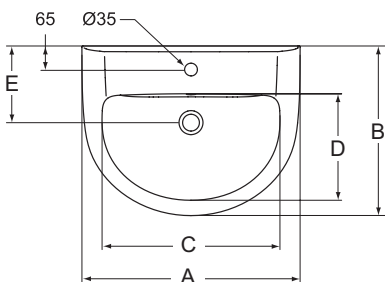

Finishes

- AA Chrome
- 01 Euro White

	A	B	C	D	E	F	G	H	K	L	M	N
V1340, W4440	650	480	530	305	210	320	200	165	800	510	280	210
V1440, W4240	600	465	500	290	215	310	200	165	800	510	280	210
V1442	600	465	500	290	215	310	200	165	800	510	280	210
V1540, W4340	550	450	450	275	200	310	205	170	790	515	285	220
V1542	550	450	450	275	200	310	205	170	790	515	285	220