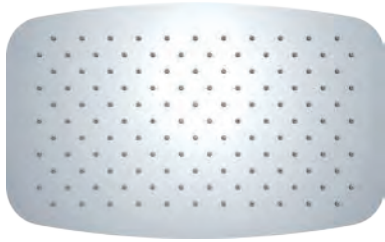

Product

Product	Article-No.	Price/EUR
Idealrain Evo Diamond Hand shower 115 mm and holder	B2240AA	
Idealrain Evo Round Hand shower 110 mm and holder	B2239AA	

Finishes

AA Chrome

Showers

Description

Idealrain Luxe shower head - Round
 Head size 400, 300, 250, 200 mm
 1-function shower head
 "Easy clean" nozzles to prevent lime scale build-up
 High performance spray pattern
 Ultra Slim design
 12 l/min flow restrictor
 Polished Stainless Steel finish