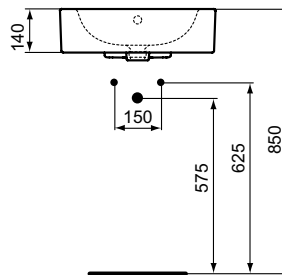

Description

Semi-Countertop basin Cube 50 cm

- one left tap hole
- one right tap hole

Back side glazed

In carton box

EN 14688

Including: Securing bracket pack S617967 and cutting template EESV82467

In case of installation with mixer with pop-up waste, please, order A960200AA Elongated pop-up rod

Product	W x D x H mm	Kg	Article-No.	Price/EUR
Semi-Countertop basin Cube 50 cm, one left tap hole	500 x 360 x 165	12,5	E779401	
Semi-Countertop basin Cube 50 cm, one right tap hole	500 x 360 x 165	12,5	E779501	

Recommended equipment

Siphon waste G1 1/4 - tubular type	A2305AA
Stop angle valve (water connection G1/2, connection with mixer 10 mm/ G3/8) - 1 pc	B7883AA
Escutcheon for siphon G1 1/4 (in case installation with mixer without pop-up waste)	B4801AA
Elongated pop-up rod	A960200AA

Finishes

- AA Chrome
- 01 Euro White

E7795