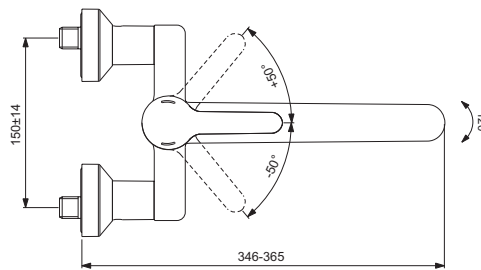

Description

Ceraplus 2 Basin exposed mixer with 150 mm cast spout (with On/Off S connectors)
Brass cast body with inclined self-draining cast spout
Fixed/Swivelling spout
Metal handle with red and blue colour indication - printed on handle, 110 mm
Low-aerosol flow straightener in vandal proof housing
Key for antivandal flow straightener in the box
38 mm cartridge HWTC
Covered S-Connectors
On/Off S connectors
Noise Class 1
Comply with EN817
All materials used in contact with drinking water are in accordance with KTW, ACS and WRAS requirements
- The same with 250 mm cast spout (with On/Off S connectors)
- The same with 200 mm cast spout (with Standard S-connection)

Product

Product	Article-No.	Price/EUR
Basin exposed mixer with 150 mm cast spout (with On/Off S connectors)	BC111AA	
Basin exposed mixer with 250 mm cast spout (with On/Off S connectors)	BC113AA	
Basin exposed mixer with 200 mm cast spout (with Standard S-connection)	BC116AA	

Finishes

AA Chrome

BC113