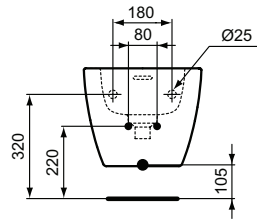

Finishes

- AA Chrome
- 01 Euro White

T2969