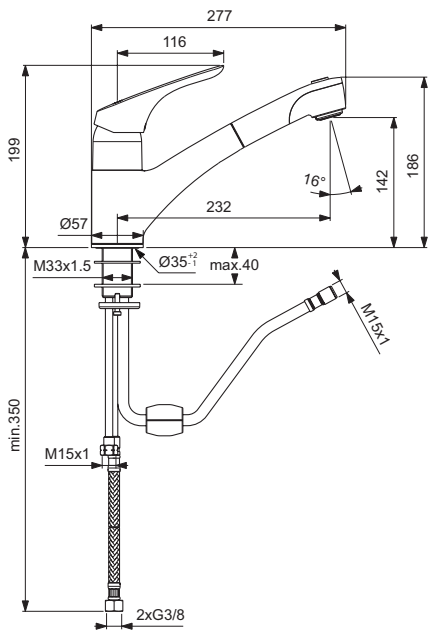

Finishes

AA Chrome

B5347

B5349

Sanitary brass