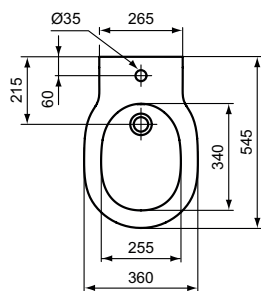

Finishes

- AA Chrome
- 01 Euro White

E0180