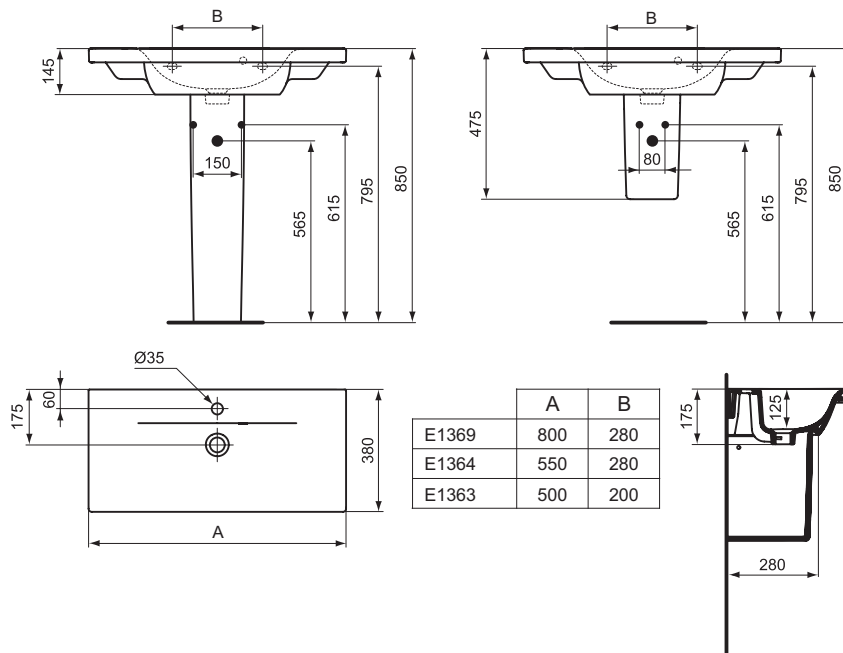

Finishes

- AA Chrome
- 01 Euro White