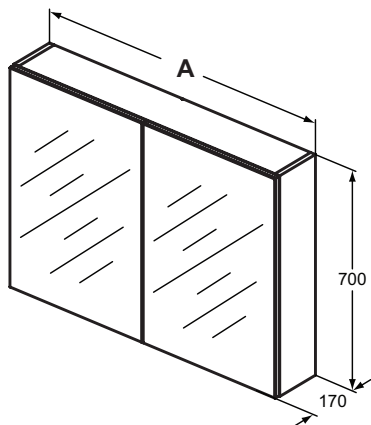

Finishes

AL Aluminium Effect

	A
T3593	1200
T3592	1000
T3591	800
T3590	700