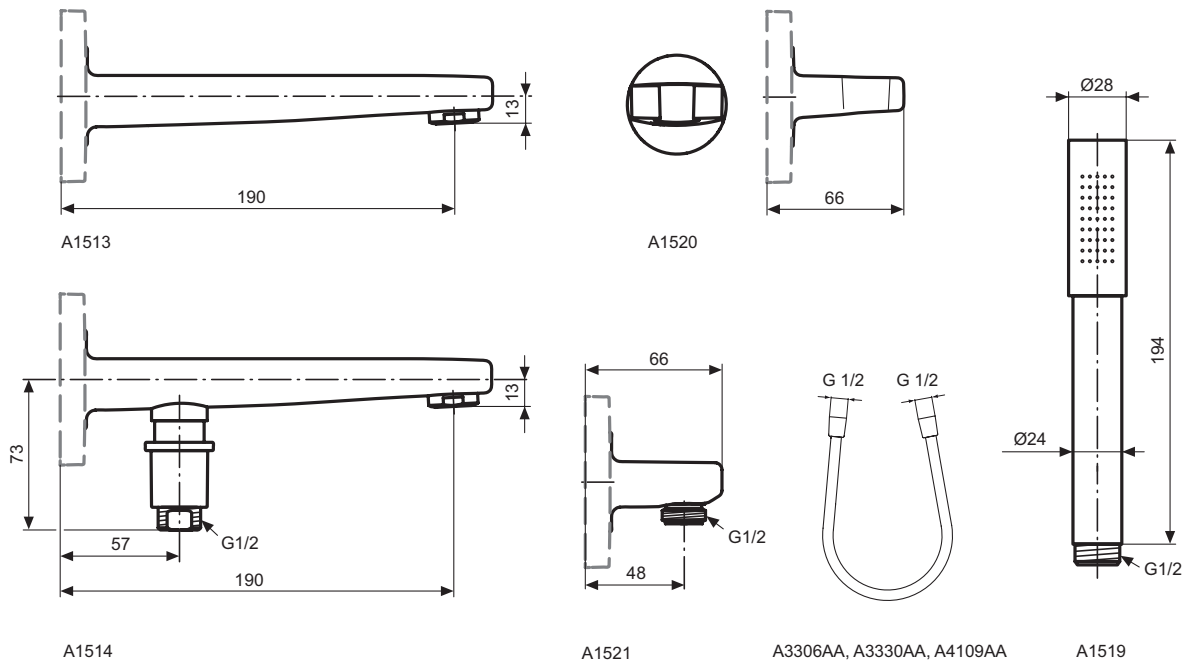

Necessary equipment

Built-in Kit 1 UNIVERSAL	A1501NU	
--------------------------	---------	--

Finishes

AA Chrome

Description

ARCHIMODULE Shower rail
 90, 60 cm
 Including fixation set
 With pivoting rotating slider, angular
 Without escutcheon
 Chrome
 - Model with integrated wall elbow G1/2