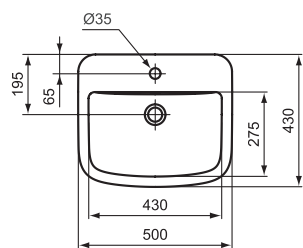

Finishes

- AA Chrome
- 01 Euro White

T0592