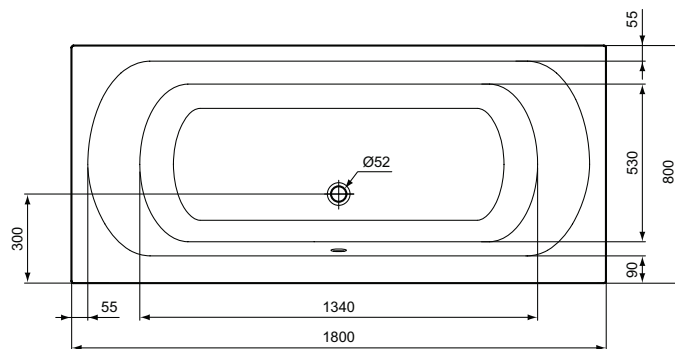

Finishes

- AA Chrome
- 01 Euro White