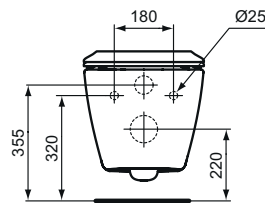

E8174
E8149