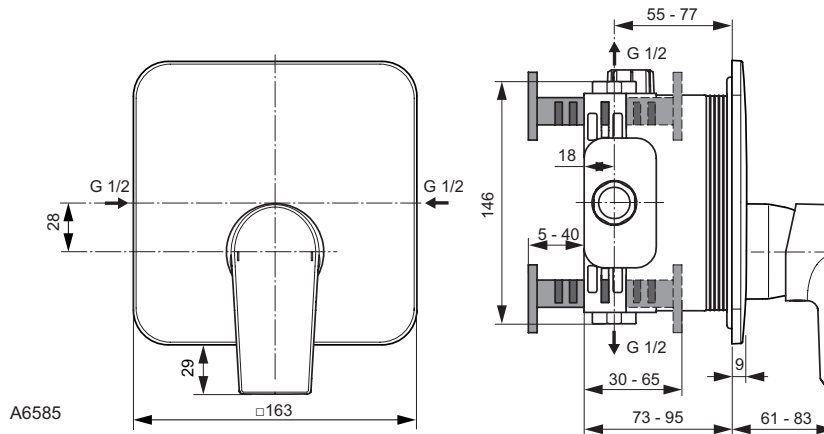

Finishes

AA Chrome