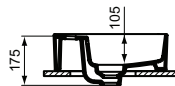

Finishes

- AA Chrome
- 01 Euro White