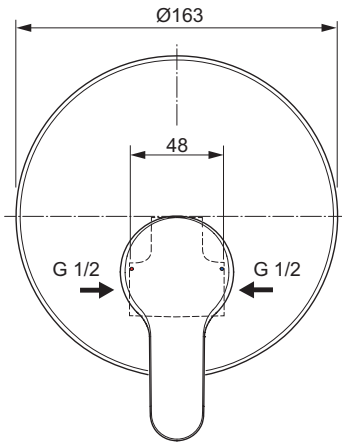

Finishes

AA Chrome