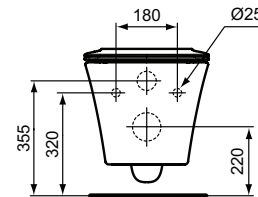

Description

Wall mounted bowl with fully hidden fixation - AquaBlade® Washdown
Including fixation kit TT0299598 (for fully hidden attachment - no lateral holes)
In carton box
EN 997
Note: AquaBlade® WCs installation with pressure flush valve is not recommended!

Wall mounted bowl with fully hidden fixation - Rimless Washdown
Including fixation kit TT0299598 (for fully hidden attachment - no lateral holes)
In carton box
EN 997
Note: Rimless WCs installation with pressure flush valve is not recommended!

Necessary equipment

Seat and cover THIN, metal hinges, duroplast (E036501)
Seat and cover THIN, SOFT CLOSE with Easy Take Off hinges, duroplast (E036601)

Recommended equipment

Installation systems (see section 2.2. Installation systems)

Product	W x D x H mm	Kg	Article-No.	Price/EUR
Wall mounted bowl with fully hidden fixation - AquaBlade®	360 x 540 x 350	24,5	E005401	
Wall mounted bowl with fully hidden fixation - Rimless	360 x 540 x 350	24,0	E015501	
Necessary equipment				
Seat and cover THIN, metal hinges		2,5	E036501	
Seat and cover THIN, SOFT CLOSE with Easy Take Off hinges		2,5	E036601	
Recommended equipment				
Holey restrictor (in case nominal full flush volume is more than 6L up to 9L)			WW965956	

Finishes

01 Euro White

E0054

E0155