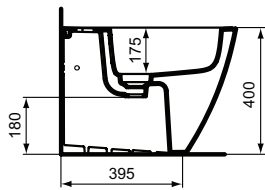

Finishes

- AA Chrome
- 01 Euro White

T2969