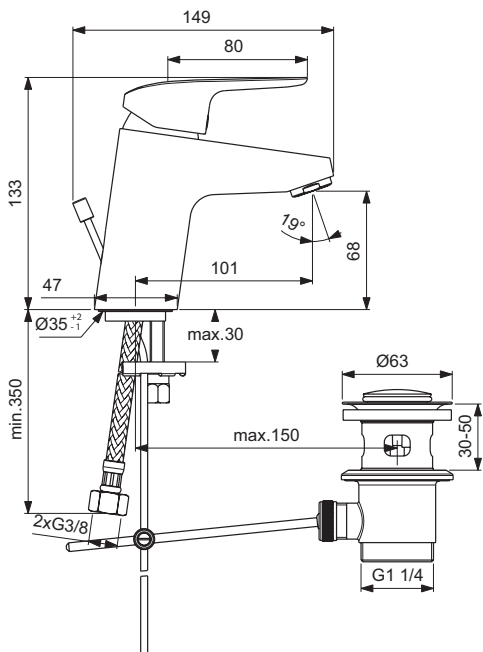

Finishes

AA Chrome

B1707, B1708