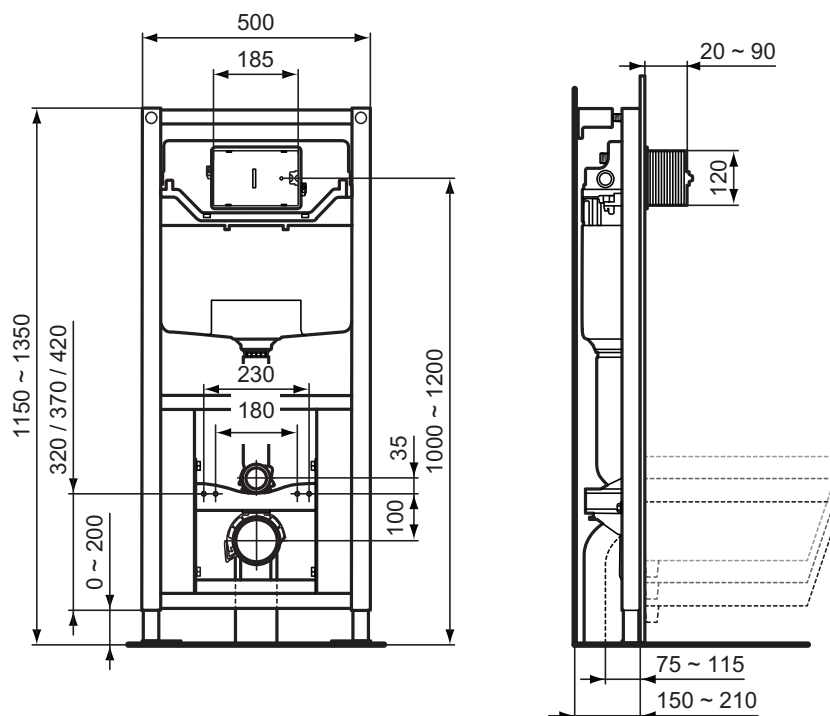

Product	W x D x H mm	Kg	Article-No.	Price/EUR
ProSys™ 120M 3H frame	500 x 150-210 x 1150-1350	18,7	R009567	

Recommended equipment

Corner installation kit (enables the installation of WCs in bathroom corners), compatible with ProSys™ 120 and ProSys™ 80 frames and freestanding frames	R018567	
Acoustic insulation for wall mounted WC and bidet	R017467	
Noise insulation kit - frame to floor (avoids direct contact between the frame and the floor)	R010667	

Installation systems