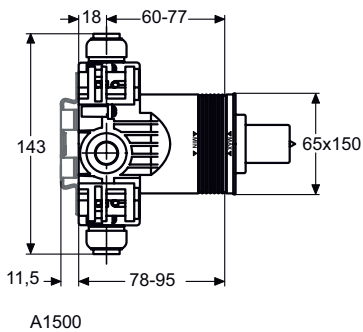

Description

ARCHIMODULE built-in Kit 1 THERMOSTAT (A1500NU)
Installation built-in Kit 1 thermostatic unit
Including mounting rail 600 mm
Lateral closing-off valves
To be built-in into a brick wall
Set includes a cleaning kit and flushing block
Suitable for Archimodule flow-rate and temperature control handle
Protruding fixations G 1/2
Built-in range 78-95 mm
Noise DIN 4109
Class 1

ARCHIMODULE built-in Kit 1 UNIVERSAL (A1501NU)
Installation built-in Kit 1 thermostatic unit
Lateral closing-off valves
To be built-in into a brick wall
Set includes a cleaning kit and flushing block
Suitable for Archimodule control handles except for the temperature control handle
Protruding fixations G 1/2
Built-in range 78-95 mm
Noise DIN 4109
Class 1

ARCHIMODULE Mounting rail 60 cm
Recommended base for the built-in THERMOSTATIC Kit 1 (A1500NU) and built-in UNIVERSAL Kit 1 (A1501NU)
Fixation set: not included

Product	Article-No.	Price/EUR
Built-in installation KIT1 THERMOSTAT, including one mounting rail 60 cm	A1500NU	
Built-in installation KIT1 UNIVERSAL	A1501NU	
Mounting rail 60 cm	A1503NU	
Recommended equipment		
Fixation set for mounting rail	A963713NU	
Flushing device for the thermostatic unit	A963723NU