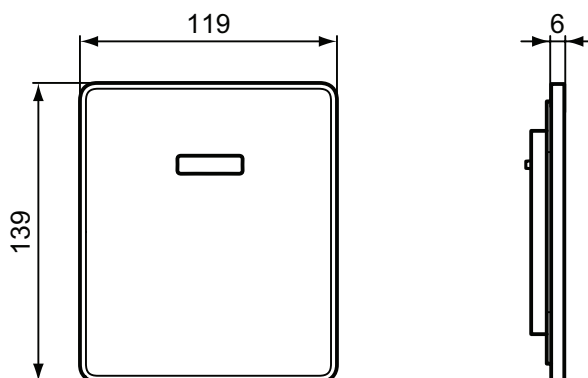

NEW

Description

Septa Pro™ U1 urinal flush actuator
For combination with ProSys™ universal urinal frame R016367

- Included flushing device with protective box
- IR actuation
- Brushed stainless-steel front plate
- Infrared sensor (with automatic setting feature)
- Dynamic sensor: constantly adjusts the optimum range
- Temporary-off (cleaning) and short-on (manual flush) activate with touch
- Flush time and sensor sensitivity adjustable with touch
- 24- or 48-hour hygienic flush and pre-flush activate with touch
- Operating pressure: 0,310 bar
- Flow rate: ca. 20 l/min (3 bar)
- Mains power supply 230V/6V
- Vandal resistant
- Unbranded (without logo)

Installation systems

Product	W x D x H mm	Kg	Article-No.	Price/EUR
Septa Pro™ U1 urinal flush actuator	119 x 6 x 139	2,0	P0114AA	

Finishes

AA Chrome