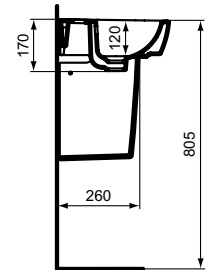

Description

Handwash basin 40 cm
Central tap hole punched, with overflow
In carton box
EN 14688
For assembly with: pedestal small T427201, semi-pedestal small T426701 or alone with siphon

Handwash basins 35 cm
- 1 Left tap hole punched, with overflow
- 1 Right tap hole punched, with overflow
In carton box
EN 14688
For assembly with: pedestal small T427201 or alone with siphon

Pedestal small
Loose on pallet

Semi-pedestal small
Loose on pallet
Including: Fixation set TT0257919

Product	W x D x H mm	Kg	Article-No.	Price/EUR
Handwash basin 40 cm	400 x 360 x 170	11,0	T056701	
Handwash basin 35 cm, Left tap hole punched	350 x 300 x 150	9,0	T056801	
Handwash basin 35 cm, Right tap hole punched	350 x 300 x 150	9,0	T056901	

Recommended equipment

Floor standing pedestal small, loose on pallet	T427201
Semi-pedestal small, loose on pallet	T426701
Fixation set M8 x 90 mm	K714467
Siphon waste G1 1/4 - tubular type	A2305AA
Stop angle valve (water connection G1/2, connection with mixer 10 mm/ G3/8) - 1 pc	B7883AA
Escutcheon for siphon G1 1/4 (in case installation with mixer without pop-up waste)	B4801AA

Finishes

- AA Chrome
- 01 Euro White

T0568

T0569