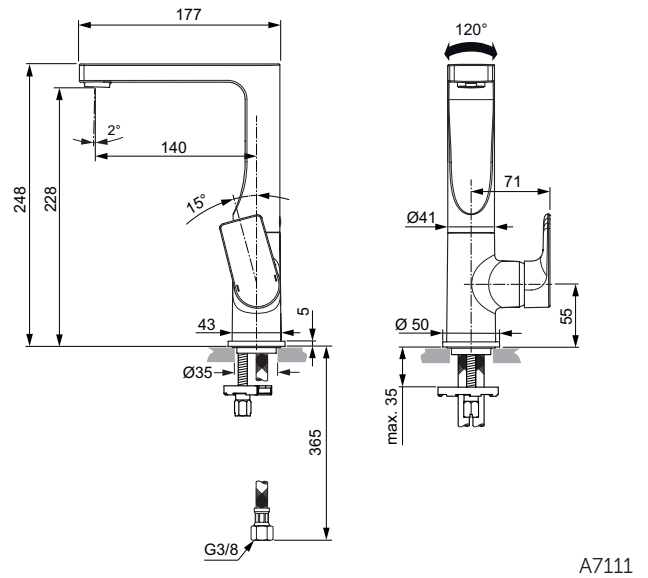

Finishes

AA Chrome