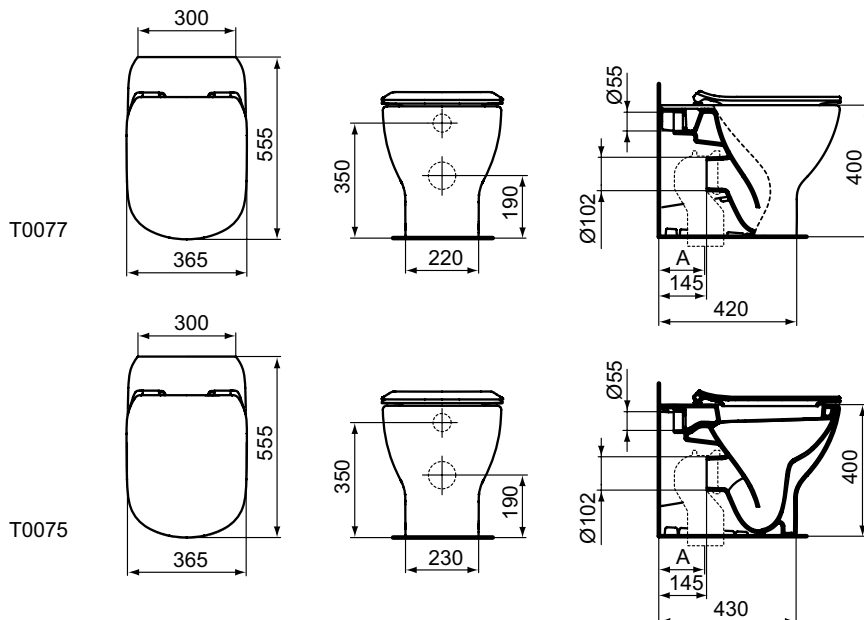

Finishes

01 Euro White

	T002767	J324867	J324867 + T002867	T002667
A	50 - 110	120 - 150	100 - 170	160 - 200