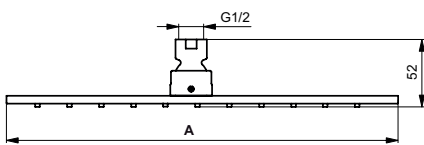

A
B 0025 ..	300 x 300
B 0024 ..	200 x 200