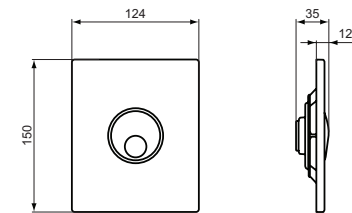

NEW

Description

Septa Pro™ U2 urinal flush actuator
For combination with ProSys™ universal urinal frame R016367

- Included flushing device with protective box
- Mechanical actuation
- Control plate in Polished chrome, Zamac material
- Adjustable flush time
- Adjustable flow
- Operating pressure ≥ 3 bar
- G 1/2 water connections
- Vandal resistant
- Unbranded (without logo)

Septa Pro™ U3 urinal flush actuator
For combination with ProSys™ universal urinal frame R016367

- Included flushing device with protective box
- Mechanical actuation
- Control plate in ABS: high resistance to scratches
- Protection cover
- Adjustable flow
- Operating pressure: 0,8 - 5 bar
- Flush volume: 0,3 l/s
- G 1/2 water connections
- Vandal resistance
- Unbranded (without logo)
- Chrome/Matt Chrome/White finish

Product	W x D x H mm	Kg	Article-No.	Price/EUR
Septa Pro™ U2 urinal flush actuator	128 x 3 x 175	1,6	P0115AA	
Septa Pro™ U3 urinal flush actuator	124 x 12 x 150	0,6	R0139AA R0139JG R0139AC	

Finishes

- AA Chrome
- AC White
- JG Matt Chrome

R0139