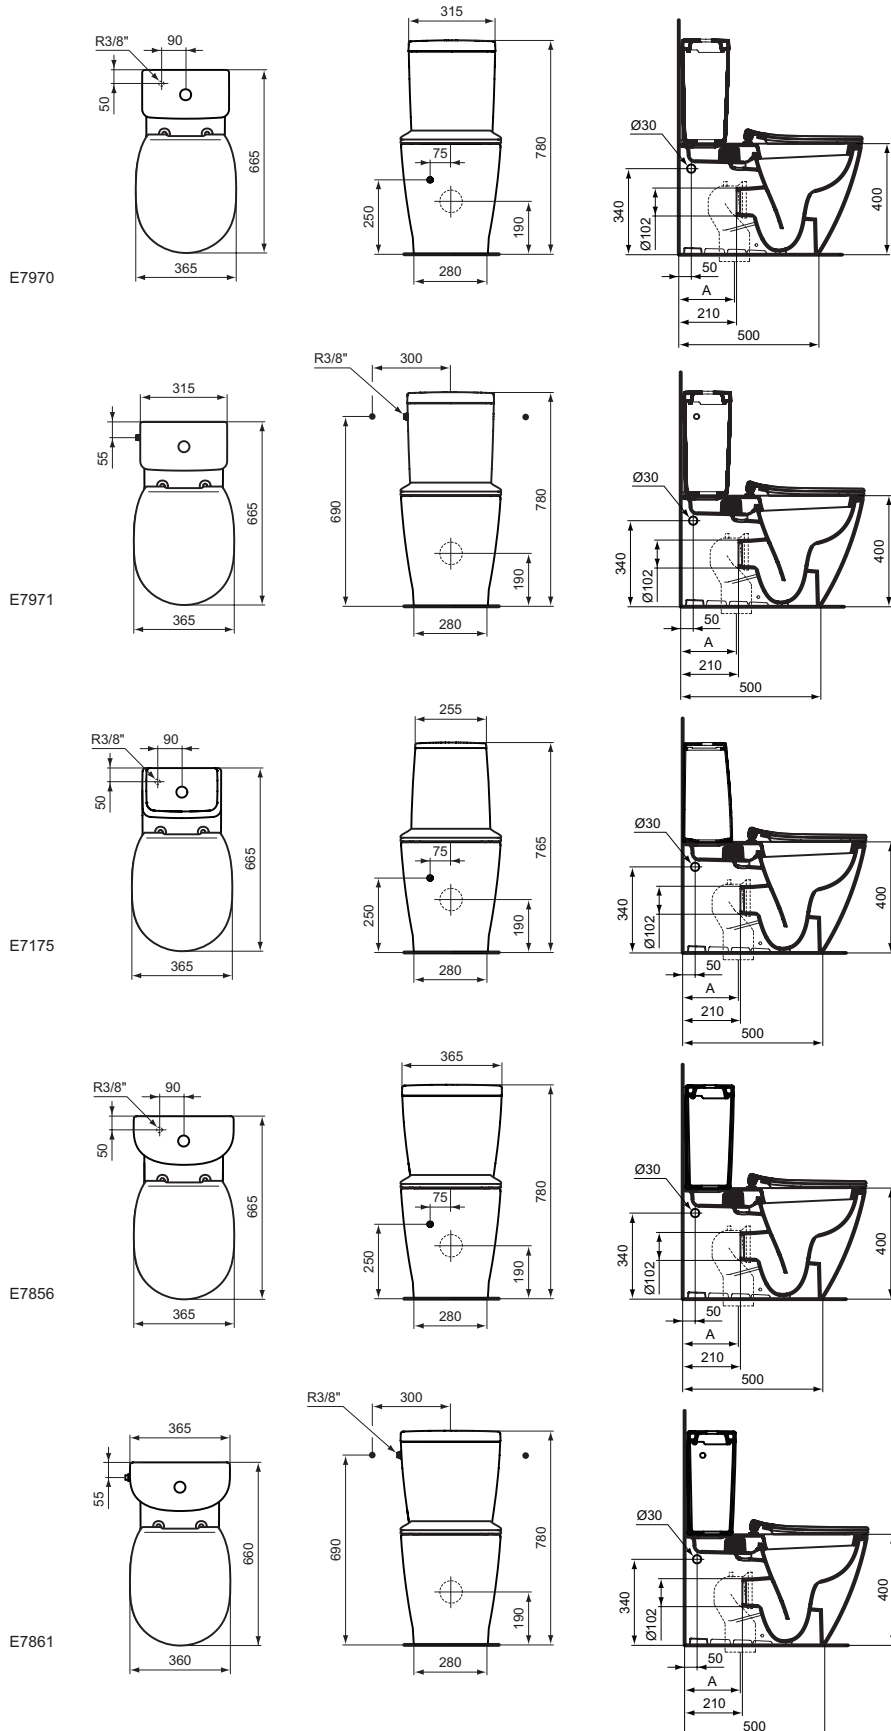

Recommended equipment

Outlet bend 90° (vertical) - for 165-220 mm distance (from wall to drainage center)	T002667	
Outlet bend 90° (vertical) - for 250-270 mm distance (from wall to drainage center)	T682067	
Eccentric adapter for combination with outlet bend 90° (vertical) J324867 - for 165-225 mm distance (from wall to drainage center)	T002867	

Finishes

- 01 Euro White
- MA Euro white Ideal Plus

T002767	WW965742	J324867	J324867 + T002867	T002667	T682067
A 60 - 160	185 - 205	185 - 205	165 - 225	165 - 220	250 - 270