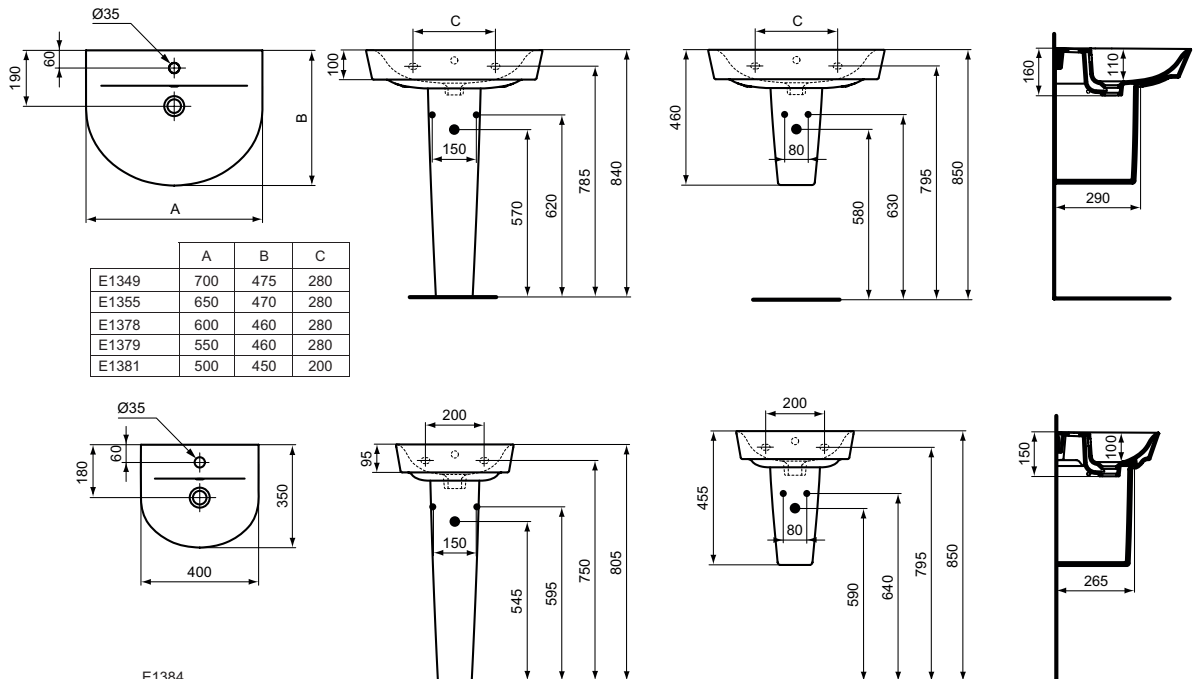

Finishes

- AA Chrome
- 01 Euro White