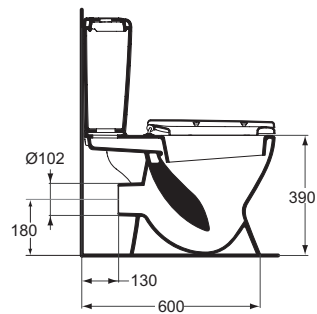

Finishes

01 Euro White

V3370
V3371