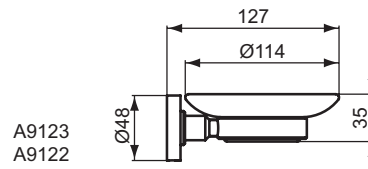

Finishes

- AA Chrome
- MY Stainless Steel