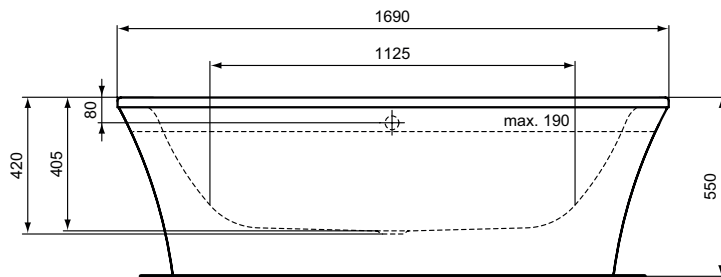

Finishes

- AA Chrome
- 01 Euro White