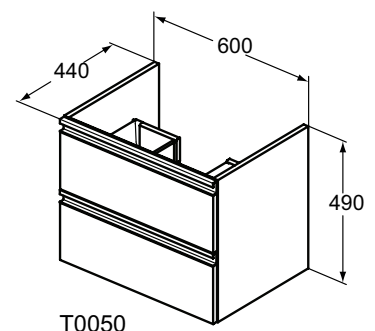

Finishes

- OV Glossy White (Handle: Matt White)
- PH Glossy Light Grey (Handle: Matt Light Gray)
- PU Matt Dark Taupe (Handle: Matt Dark Taupe)
- VI Light Wood (Handle: Matt Light Gray)
- WI Matt Avio (Handle: Matt Light Gray)