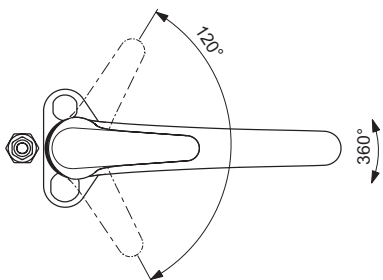

Finishes

AA Chrome

B5346

B6916

Sanitary brass