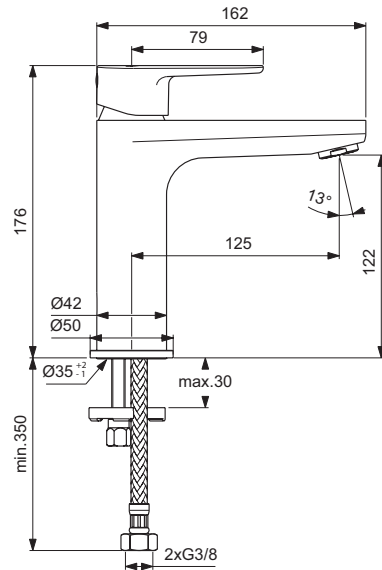

NEW

Description

- One-hole basin mixer H120 BlueStart®
- 28 mm ceramic cartridge FirmaFlow® with hot water limiter
- Metal handle with red and blue indicator
- Aerator Perlator with 5 l/min flow rate limiter
- BlueStart® technology
- Decorative rosette part of the body (one piece)
- Easy-Fix system for installation
- Flexible hoses G3/8" for water supply system connection
- Metal pop-up waste
- Comply with EN817
- The same without pop-up waste

Available in April 2020

Sanitary brass

Product	Article-No.	Price/EUR
One-hole basin mixer H120 BlueStart® with metal pop-up waste	BC702AA	
One-hole basin mixer H120 BlueStart® without pop-up waste	BC700AA	

Finishes

AA Chrome