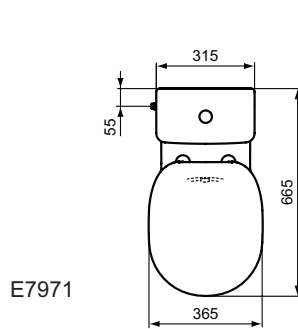

Ceramic products

E7971