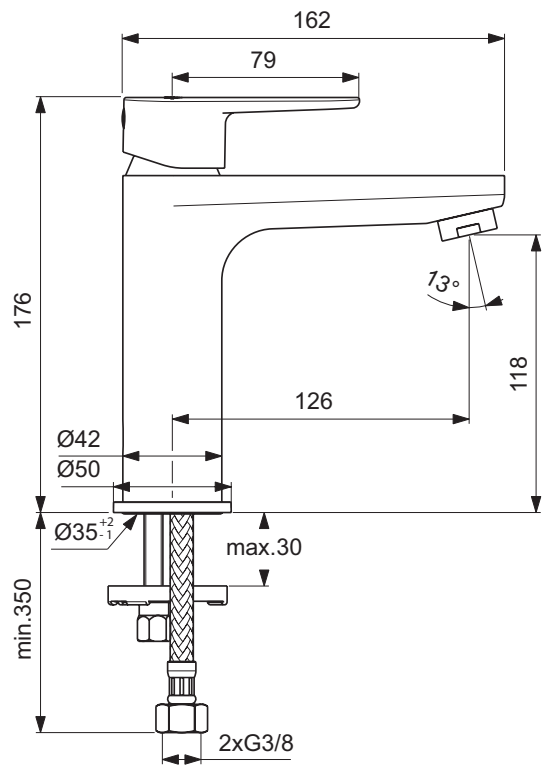

NEW

Description

One-hole basin mixer H120
28 mm ceramic cartridge FirmaFlow® with hot water limiter
Metal handle with red and blue indicator
Aerator Perlator with 5 l/min flow rate limiter
Decorative rosette part of the body (one piece)
Easy-Fix system for installation
Flexible hoses G3/8" for water supply system connection
Metal pop-up waste
Finishes:
- technology electroplating (AA)
- technology powder coating (U4)
Comply with EN817
- The same without pop-up waste, finish: Chrome (AA)

Available in April 2020

Sanitary brass

Product	Article-No.	Price/EUR
One-hole basin mixer H120 with metal pop-up waste	BC699AA BC699U4	
One-hole basin mixer H120 without pop-up waste	BC554AA	

Finishes

- AA Chrome
- U4 Black/chrome

BC554