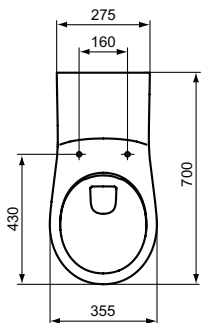

Finishes

01 Euro White

S0348