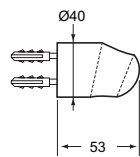

Description

Bath spout
Brass casted body 165 mm
Aerator Cascade
Connection G 3/4

Bath spout with integrated diverter
Brass casted body 160 mm
Aerator Perlator
Automatic diverter
Connection G 1/2

Fixed hand shower holder (bracket)
Chromium plated

Shower hose connector/ Hand shower holder (bracket)
Chromium plated

MetalFlex shower hose - 2000, 1750, 1500, 1250 mm
Double clenched metal shower hose, G1/2

IdealFlex shower hose - 1750, 1600, 1250 mm
Easy to clean plastic shower hose, G1/2

Product	Article-No.	Price/EUR
Bath spout 165 mm, connection G 3/4	A2924AA	
Bath spout 160 mm with integrated diverter, connection G 1/2	B8411AA	
Fixed hand shower holder (bracket)	A3317AA	
Shower hose connector and Fixed hand shower holder (bracket)	A2406AA	
MetalFlex shower hose 2000 mm	A2428AA	
MetalFlex shower hose 1750 mm	A2427AA	
MetalFlex shower hose 1500 mm	A2400AA	
MetalFlex shower hose 1250 mm	A2403AA	
IdealFlex shower hose 1750 mm	A4109AA	
IdealFlex shower hose 1600 mm	A3330AA	
IdealFlex shower hose 1250 mm	A3306AA	

Finishes

AA Chrome