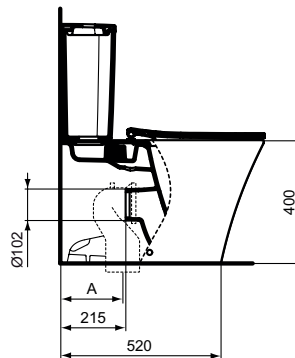

E0137
E0739

A 60 - 150	175 - 205	155 - 225	165 - 210