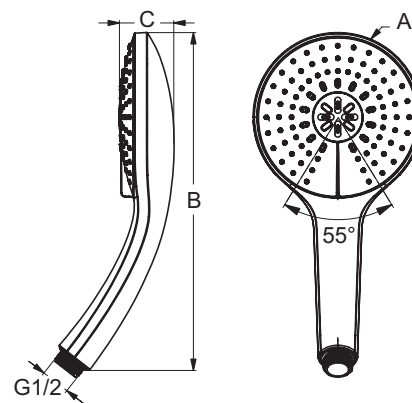

A	B	C
B9401AA	Ø80	225	33
B9403AA	Ø100	245,5	36,3
B9405AA	Ø120	246	39