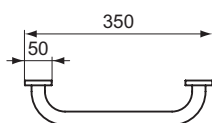

NEW

Description

Shelf 52 cm
Frosted glass
Glass is tempered
Included fixing set
Available in April 2020

Grab rail
Included fixing set
Available in April 2020

Product	W x D x H mm	Kg	Article-No.	Price/EUR
Shelf 52 cm	508 x 136 x 45	1,4	E2206AA	
Grab rail	350 x 83 x 50	0,6	E2203AA	

Finishes

AA Chrome

E2206

E2203

Accessories