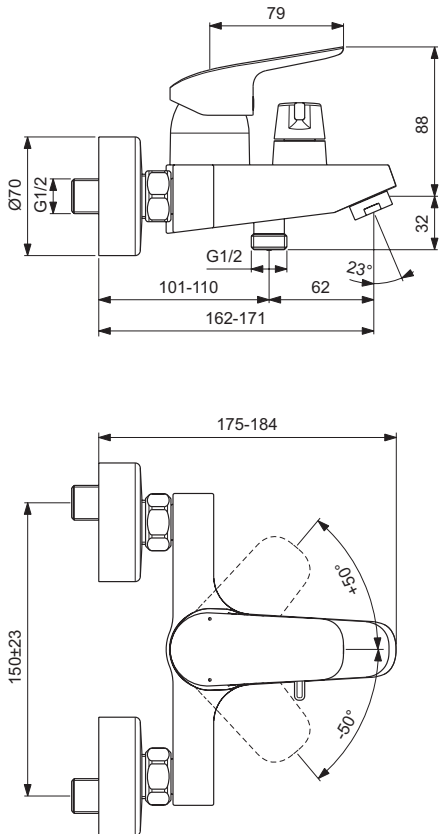

Finishes

AA Chrome

B1740