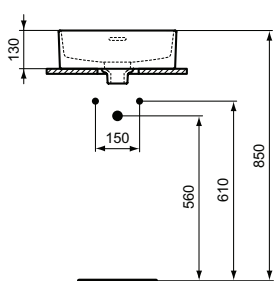

Finishes

- AA Chrome
- 01 Euro White

T2963