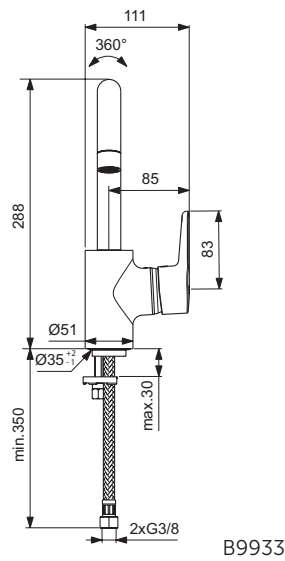

Finishes

AA Chrome