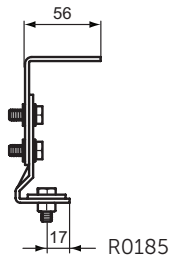

NEW

Description

Noise insulation kit Frame to floor
Acoustic insulation
Avoids direct contact between the frame and the floor

Noise insulation kit for WC
Acoustic insulation in expanded polyethylene
Avoids direct contact between the WC bowl and the tiles

Corner installation kit
Enables the installation of WCs in bathroom corners
Compatible with 1150 and 1130 high frames only

Flow rate reducer
Reduces flow rate to avoid splashing
Compatible with ProSys™ 80 and ProSys™ 150 cisterns

Connection pipes

Product	Kg	Article-No.	Price/EUR
Noise insulation kit - frame to floor (avoids direct contact between the frame and the floor)		R010667	
Acoustic insulation for wall mounted WC and bidet		R017467	
Corner installation kit (enables the installation of WCs in bathroom corners), compatible with ProSys™ 120 and ProSys™ 80 frames and freestanding frames		R018567	
Flow rate reducer (reduces flow rate to avoid splashing), compatible with ProSys™ 80		R019867	
S-bend outlet		R020367	
Horizontal outlet WC		R019967	
Telescopic connection pipe		R0200AC	
Flexible outlet WC bend		R019567	

Finishes

AC White