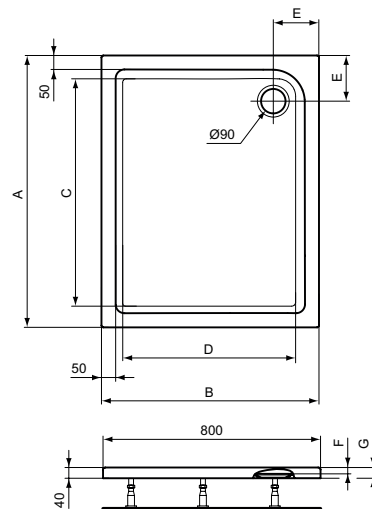

A	B	C	D	E	F	G
E1063	1500	900	1320	720	170	35	55
E1061	1400	900	1220	720	170	35	55
E1059	1200	900	1020	720	170	35	55
E1057	1200	800	955	620	170	35	55
E1053	1000	800	820	620	170	25	45
E0989	900	800	720	620	175	25	45
E1049	900	750	720	570	215	35	55