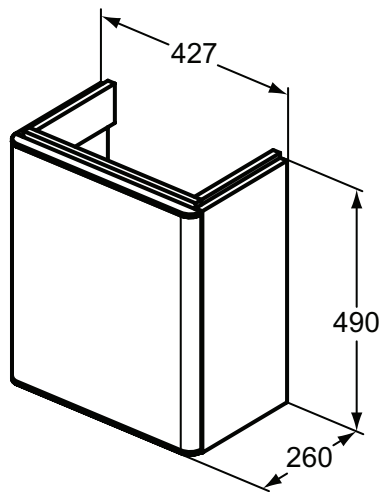

Finishes

- WG Glossy White
- PA Dark Walnut
- PB Gold Oak
- Y2 Matt Anthracite (Lacquered)