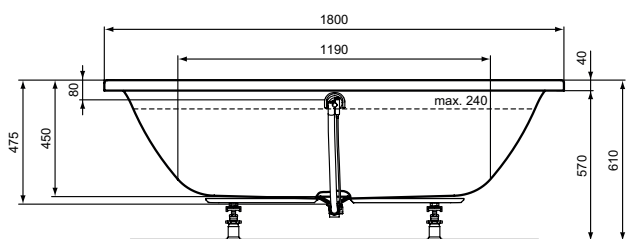

Finishes

- AA Chrome
- 01 Euro White