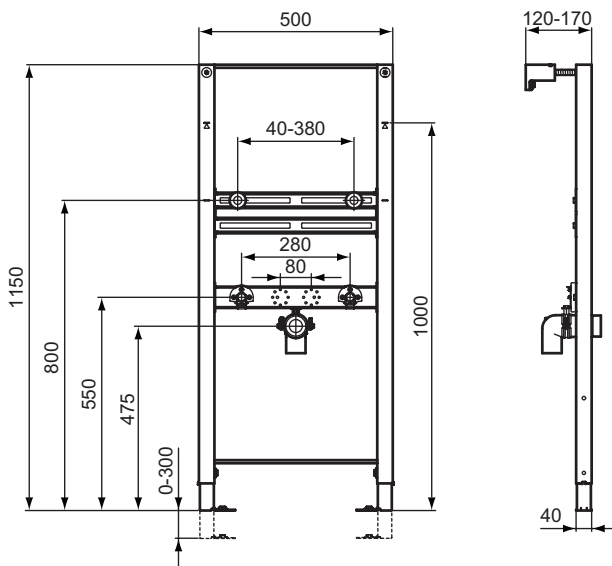

NEW

Description

ProSys™ basin frame

Suitable to be used with wall basins with one-hole basin mixer

- For installation in front of solid wall or between two light plasterboard walls according to manual
- Frame tested for a load of 150 kg
- Frame corrosion resistant & resistant to scratches
- Easy and quick installation with EasyFix system
- Height adjustable from 0 to 300 mm
- 120 mm minimum thick
- Adjustable attachment plates

Accessories Included:

- Basin fixing hardware
- Frame fastening materials
- Outlet bend multi fit 40-32/50-40 mm
- G ½ fittings for water connection - 2 pcs

ProSys™ basin frame

Suitable to be used with wall basins with wall mounted basin mixer

- For installation in front of solid wall or between two light plasterboard walls according to manual
- Frame tested for a load of 150 kg
- Frame corrosion resistant & resistant to scratches
- Easy and quick installation with EasyFix system
- Height adjustable from 0 to 300 mm
- 120 mm minimum thick
- Adjustable attachment plates
- Adjustable board for wall-mounted mixer installation

Accessories Included:

- Basin fixing hardware
- Frame fastening materials
- Outlet bend multi fit 40-32/50-40 mm
- G ½ fittings for water connection - 2 pcs

Installation systems

Product	W x D x H mm	Kg	Article-No.	Price/EUR
ProSys™ basin frame for installation with one-hole basin mixer	500 x 120-170 x 1150-1450	5,1	R010267	
ProSys™ basin frame for installation with wall mounted basin mixer	500 x 120-170 x 1150-1450	10,4	R016167	

R0102