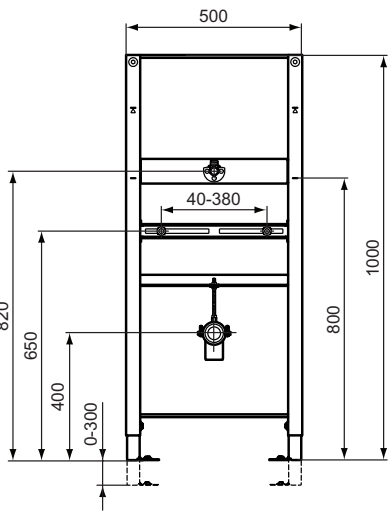

Installation systems

NEW

Description

ProSys™ basic urinal frame
Suitable to be used with top inlet urinals and exposed flushing valves

- For installation in front of solid wall or between two light plasterboard walls according to manual
- Frame tested for a load of 100 kg
- Frame corrosion resistant & resistant to scratches
- Easy and quick installation with EasyFix system
- Height adjustable from 0 to 300 mm
- 120 mm minimum thick
- Adjustable attachment plates

Accessories Included:

- Urinal fixing hardware
- Frame fastening materials
- Outlet bend 50/50 mm
- G ½ fitting for water connection - 1 pc

ProSys™ universal urinal frame

Suitable to be used with back inlet urinals and built-in flushing valves

- For installation in front of solid wall or between two light plasterboard walls according to manual
- Frame tested for a load of 100 kg
- Frame corrosion resistant & resistant to scratches
- Easy and quick installation with EasyFix system
- Height adjustable from 0 to 300 mm
- 120 mm minimum thick
- Adjustable attachment plates
- Adjustable board for build-in flushing valves installation

Accessories Included:

- Urinal fixing hardware
- Frame fastening materials
- Outlet bend 50/50 mm
- G ½ fitting for water connection - 1 pc

Product	W x D x H mm	Kg	Article-No.	Price/EUR
ProSys™ basic urinal frame	500 x 120-170 x 1000-1300	5,1	R010367	
ProSys™ universal urinal frame	500 x 120-170 x 1000	13,1	R016367	

R0103