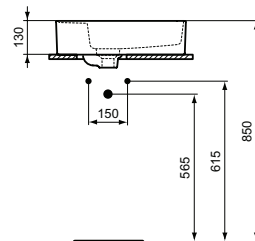

Finishes

- AA Chrome
- 01 Euro White