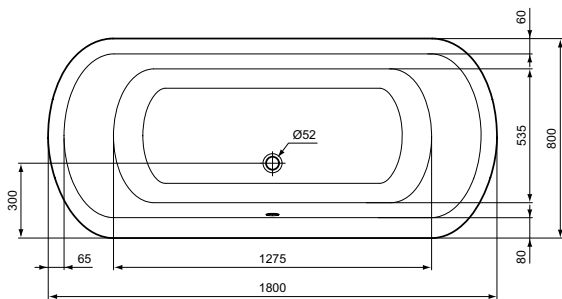

Finishes

- AA Chrome
- 01 Euro White

K2756