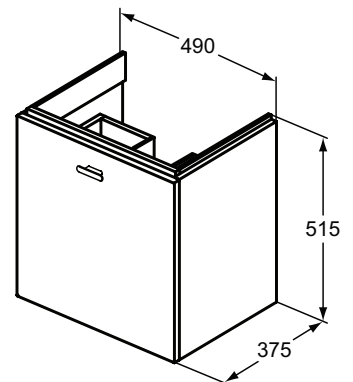

Recommended equipment

Space saving siphon	EE23033967	
---------------------	-------------------	--

Finishes

- KR Glossy Grey
- WG Glossy White

E0318

E0313

E0312

Furniture and mirrors