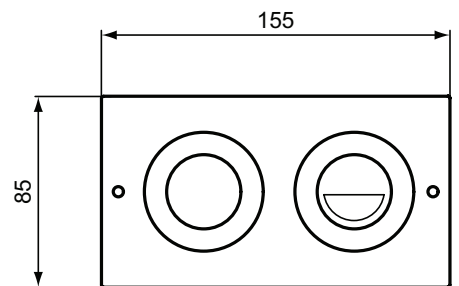

Finishes

- MY Stainless Steel
- AA Chrome
- AC White
- JG Matt Chrome