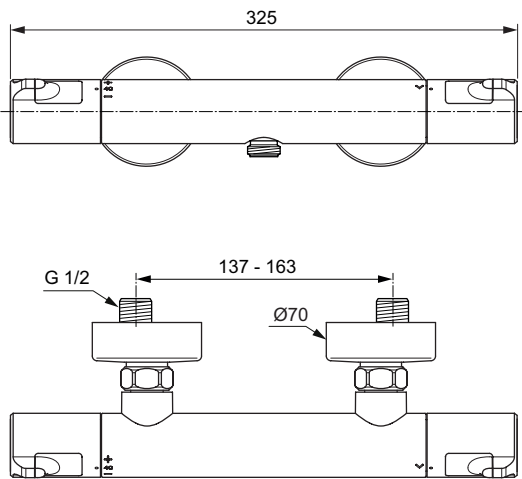

Finishes

AA Chrome

A7214