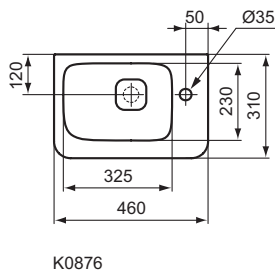

Finishes

- AA Chrome
- 01 Euro White