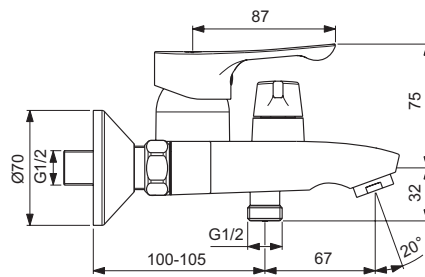

NEW

Description

Exposed bath & shower mixer
35 mm ceramic cartridge with hot water limiter
Metal handle with red and blue colour indication
Check valve
Standard S-Connections
Perlator aerator
Ceramic manual diverter
Comply with EN817
- The same with accessories: 1F hand shower, metal shower hose 1500 mm, 720 mm shower bar with movable wall brackets

Product

Product	Article-No.	Price/EUR
Exposed bath & shower mixer	BC489AA	
Exposed bath & shower mixer with accessories	BC656AA	

Finishes

AA Chrome

Sanitary brass