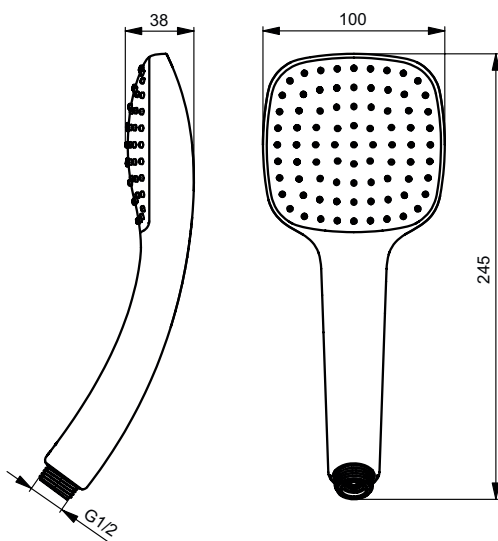

Finishes

AA Chrome

B 0002 ..