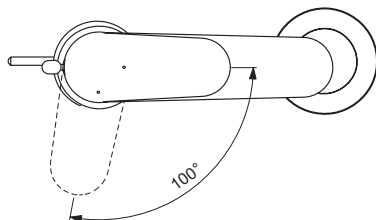

Finishes

AA Chrome