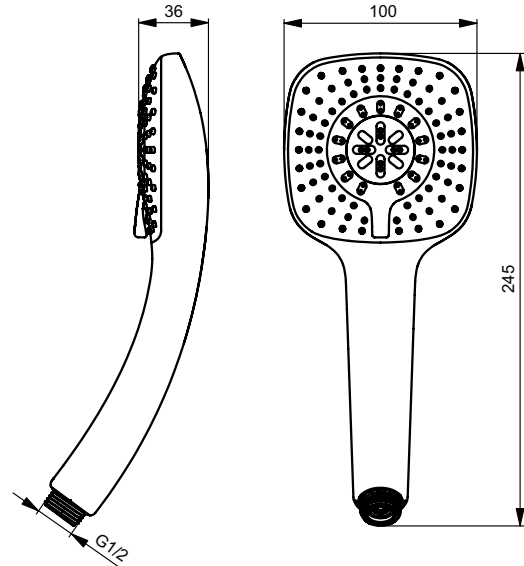

B 0003 ..

Showers