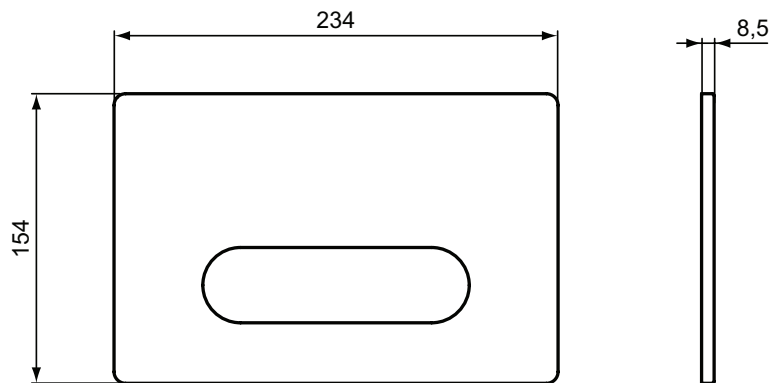

Finishes

- AA Chrome
- AC White
- JG Matt Chrome