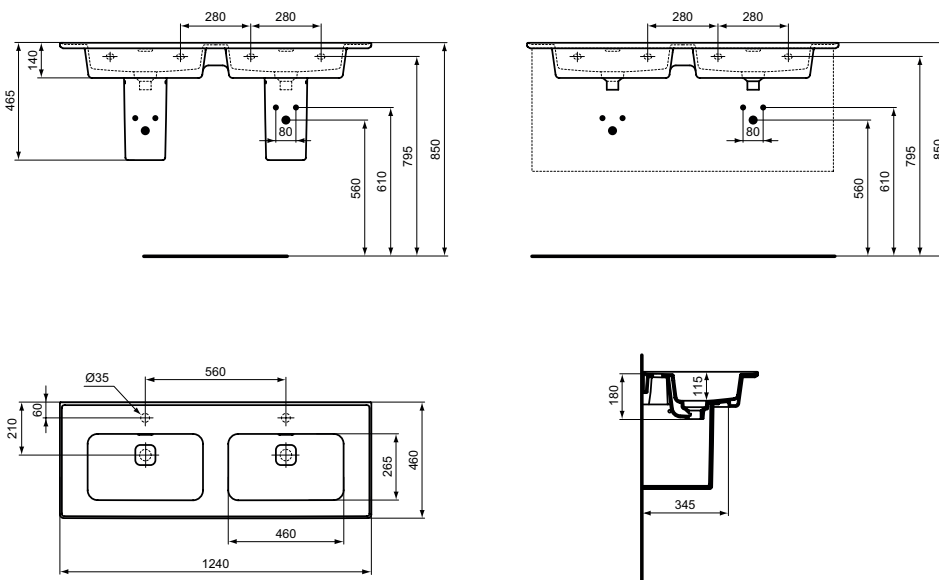

Finishes

- AA Chrome
- 01 Euro White