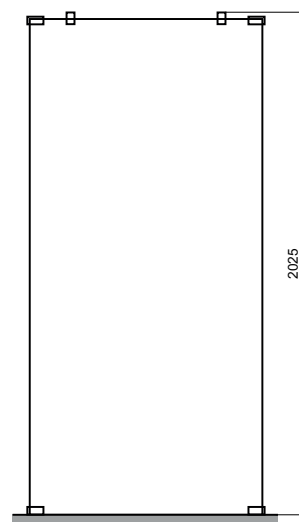

Panel	Dim.B	Dim.C
700	650 - 994	638
760	650 - 994	698
800	650 - 994	738
900	650 - 994	838
1000	650 - 994	938
1200	650 - 994	1138
1400	650 - 994	1338
1600	650 - 994	1538

(1 panel, 2 straight brackets and 2 return panels required)