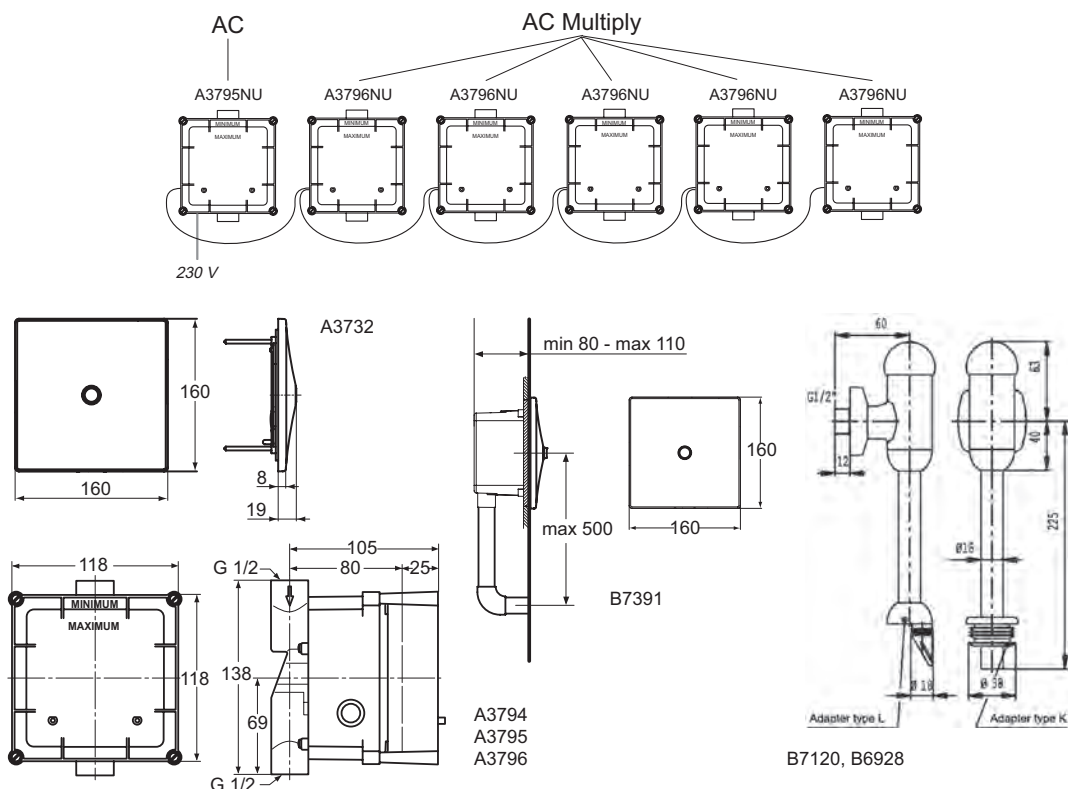

Ceraplus built-in urinal sensor Kit 2
With external electronics assembly only in connection with electronic boxes A3794NU (battery operation), A3795NU (220V operation), A3796NU (multi-box for row urinals in connection with A3795NU)!
Suitable for urinals with rear inlet

Flushing valve - built-in
With pushing button
Suitable for urinals with rear inlet
Connecting pipe and rubber adaptor - included

Flushing valve G1/2" - exposed
- Without adjustment valve, for top inlet assembly
Including rubber adaptor with rosette
- With adjustment valve, for top inlet assembly
Including rubber adaptor with rosette
Suitable in combination with top inlet urinals

Product	W x D x H mm	Kg	Article-No.	Price/EUR
Urinal built-in electronic box Kit 1/battery operated			A3794NU	
Urinal built-in electronic box Kit 1/AC 220V operated			A3795NU	
Urinal built-in electronic box Kit 1/AC multi-box in connection with A3795NU			A3796NU	
Ceraplus built-in urinal sensor Kit 2			A3732XJ	
Flushing valve - built-in			B7391AA	
Flushing valve G1/2" - exposed without adjustment valve for urinal with Top inlet			B7120AA	
Flushing valve G1/2" - exposed with adjustment valve for urinal with Top inlet			B6928AA	

Finishes

- AA Chrome
- XJ Matt Chrome