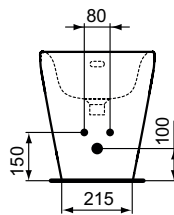

Finishes

AA Chrome

01 Euro White

K5238