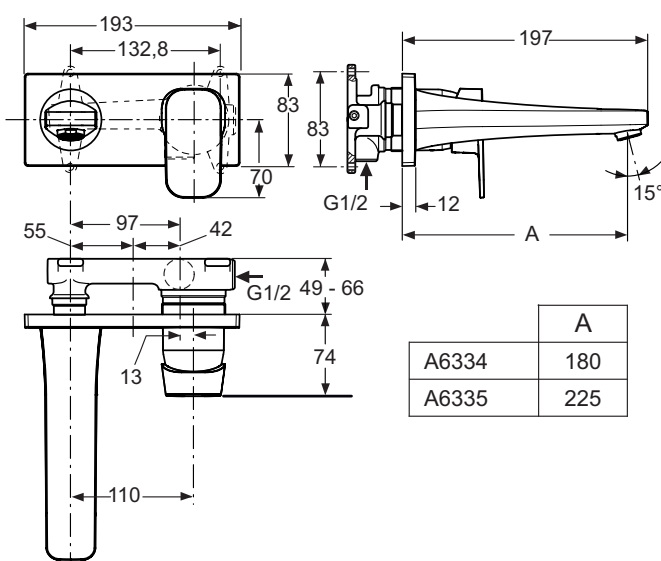

Finishes

AA Chrome