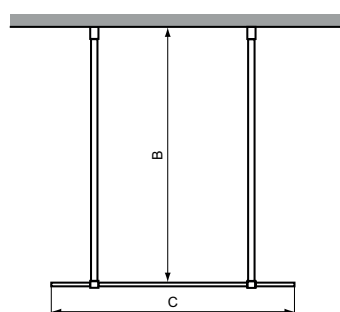

Finishes

EO Silver profile

Panel	Dim.B	Dim.C
700	650 - 994	638
760	650 - 994	698
800	650 - 994	738
900	650 - 994	838
1000	650 - 994	938
1200	650 - 994	1138
1400	650 - 994	1338
1600	650 - 994	1538

(1 panel and 2 straight brackets required)