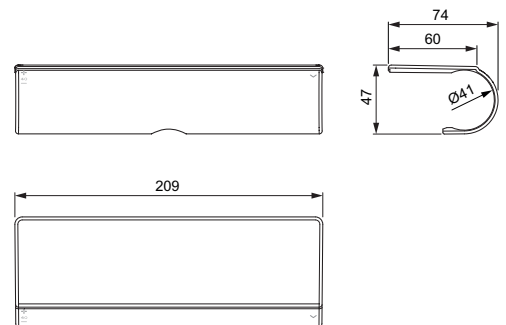

NEW

Description

- Exposed thermostatic shower mixer
- Standard S-connectors
- IS Thermostatic cartridge new technology
- Ceramic valve G1/2 180°
- Cool body technology
- Without accessories
- Plastic handles with hot water at 40°C stop button and 50% water volume stop button
- Non return valve
- Comply with EN 1111

Wrap over shelf for exposed thermostatic shower mixer T100, T50, T25

- Made of plastic
- Chrome plated
- Ideal Standard logo
- Temperature indication to provide clear definition of temperature with figures

Available in March 2020

Sanitary brass

Product	Article-No.	Price/EUR
Exposed thermostatic shower mixer	A7201AA	

Recommended equipment	Article-No.	Price/EUR
Wrap over shelf	A7215AA	

Finishes

AA Chrome

A7215