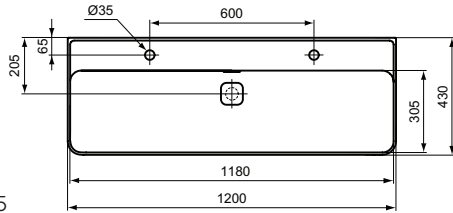

Ceramic products

T3595