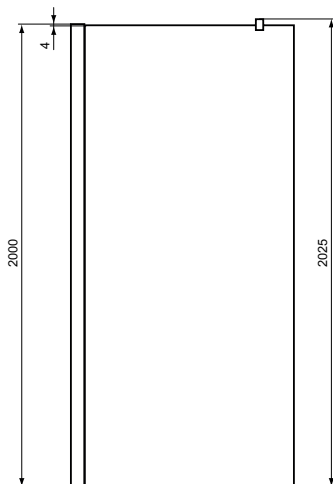

Finishes

EO Silver profile

Panel	Dim.A	Dim.B
700	654 - 677	650 - 994
760	714 - 737	650 - 994
800	754 - 777	650 - 994
900	854 - 877	650 - 994
1000	954 - 977	650 - 994
1200	1154 - 1177	650 - 994
1400	1354 - 1377	650 - 994
1600	1554 - 1577	650 - 994

Recommended opening minimum 500mm

(1 panel and 1 straight bracket required)