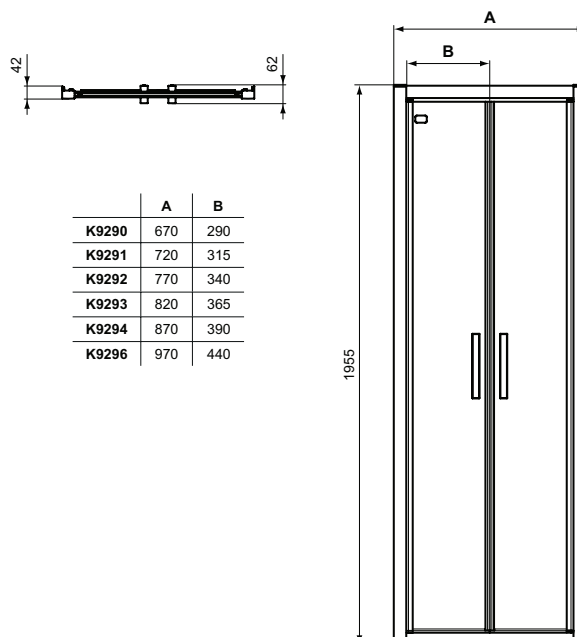

Finishes

EO Silver profile