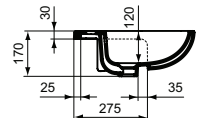

Finishes

- AA Chrome
- 01 Euro White