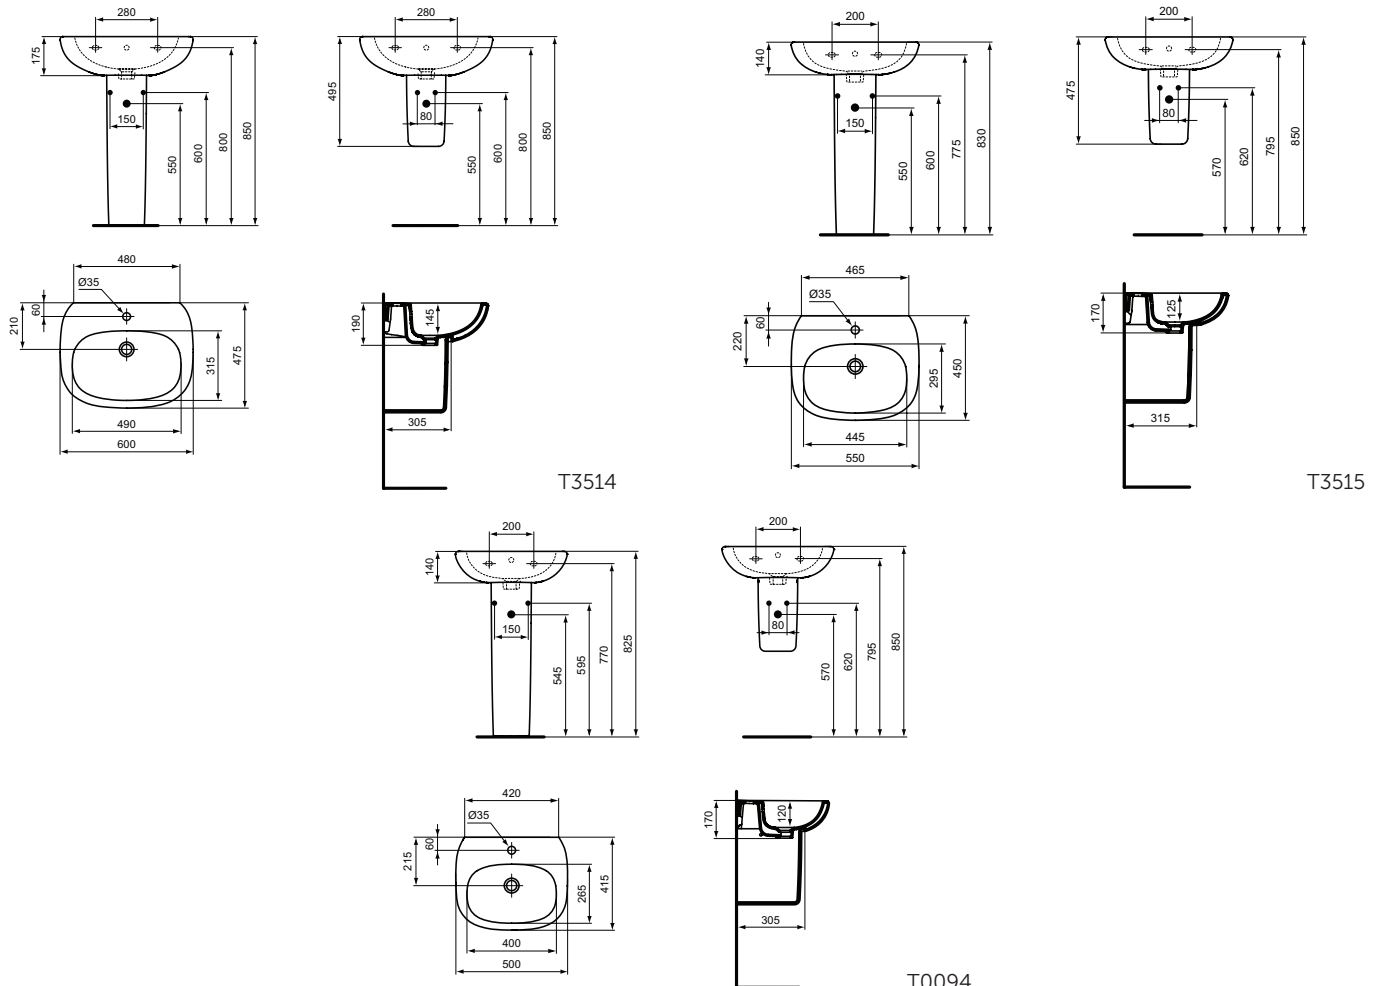

Finishes

- AA Chrome
- O1 Euro White
- V1 Silk White (Matt White)