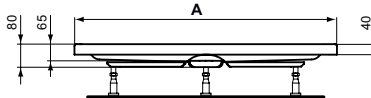

Description

HOTLINE NEW Square/Rectangular Acrylic shower trays
Inside depth: 65 mm
Drain diameter: 90 mm

Recommended equipment

Universal support legs for shower trays (K712667)
MEPA-Set installation girder for shower trays (K725567)
Siphon for Acrylic Shower Tray Ø90 mm TEMPPOLEX (K7817AA)

Product	W x D x H mm	Kg	Article-No.	Price/EUR
Square Acrylic shower tray 100x100 cm	1000 x 1000 x 80		K276801	
Square Acrylic shower tray 90x90 cm	900 x 900 x 80		K276701	
Square Acrylic shower tray 80x80 cm	800 x 800 x 80		K276601	
Rectangular Acrylic shower tray 100x80 cm	1000 x 800 x 80		K277401	
Rectangular Acrylic shower tray 90x80 cm	900 x 800 x 80		K277301	
Rectangular Acrylic shower tray 90x75 cm	900 x 750 x 80		K277201	
Rectangular Acrylic shower tray 80x75 cm	800 x 750 x 80		K277101	

Recommended equipment

Universal support legs for shower trays	K712667	
MEPA-Set installation girder for shower trays	K725567	
Siphon for Acrylic Shower Tray Ø90 mm TEMPPOLEX	K7817AA	

Finishes

- AA Chrome
- 01 Euro White

	A	B
K 2768 ..	1000	880
K 2767 ..	900	775
K 2766 ..	800	675

	A	B	C	D	E
K 2774 ..	1000	800	870	670	500
K 2773 ..	900	800	770	670	450
K 2772 ..	900	750	770	620	450
K 2771 ..	800	750	670	620	400