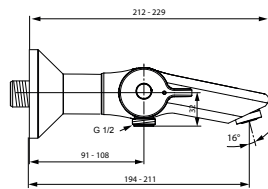

Finishes

AA Chrome