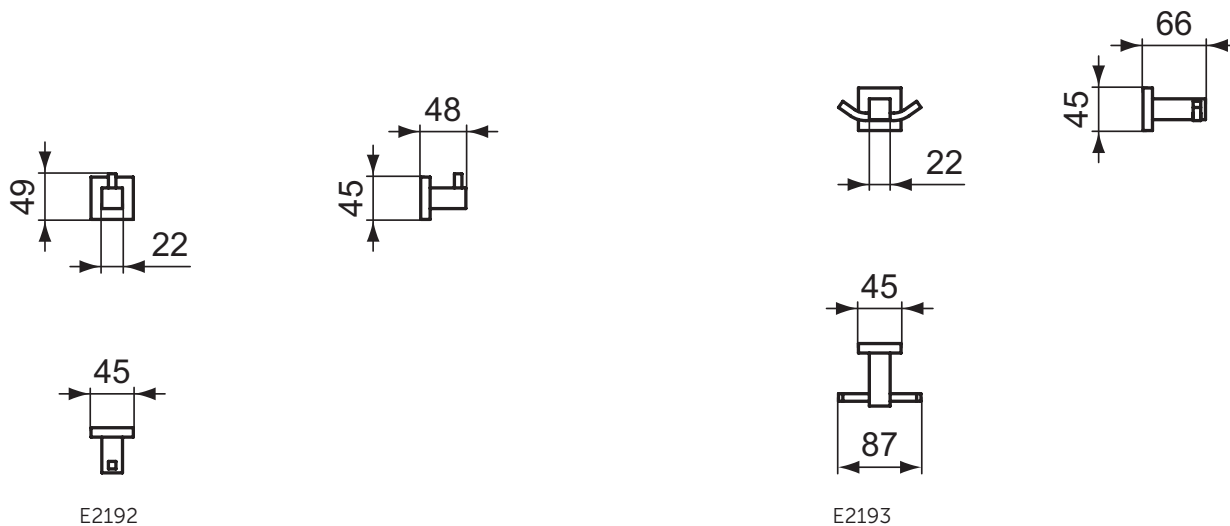

Finishes

AA Chrome