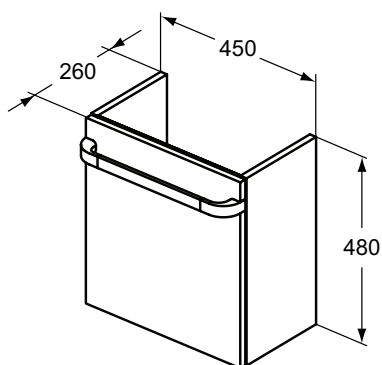

Necessary equipment

Handle for Guest Basin unit/structure 45 cm	447 x 48 x 30	0,6	R4356WG R4356AA

Recommended equipment

Open Shelf (white painted) 45 cm giving some additional space	R4344WG

Finishes

- AA Chrome
- FA Glossy light grey
- FC Glossy light brown
- FE Wood light grey
- FF Wood light brown
- WG Glossy White

Furniture and mirrors

R4306
R4318