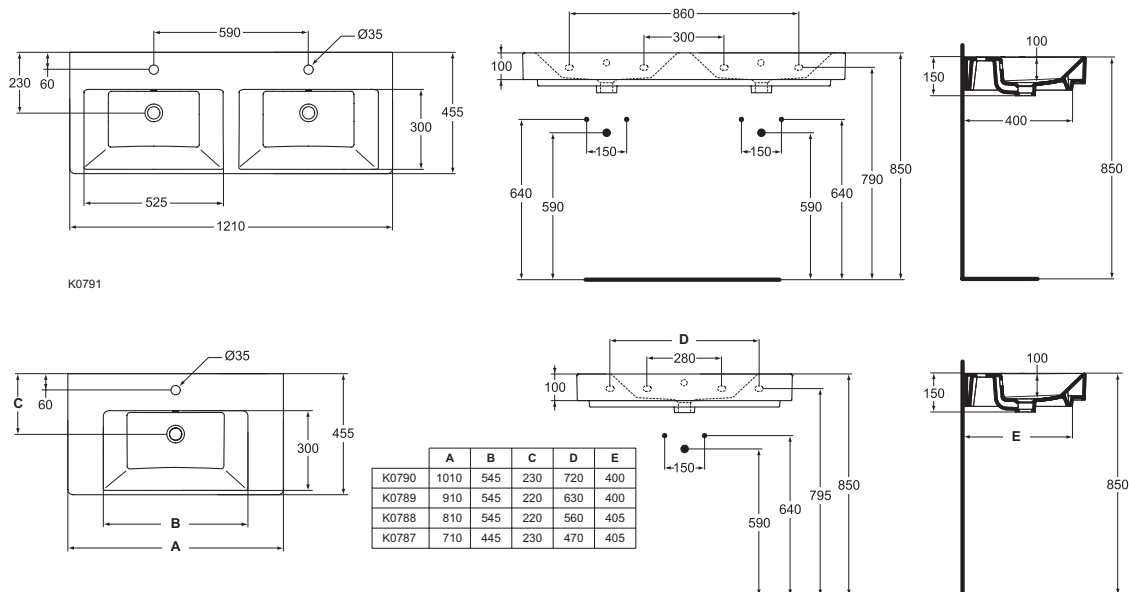

Finishes

- AA Chrome
- 01 Euro White