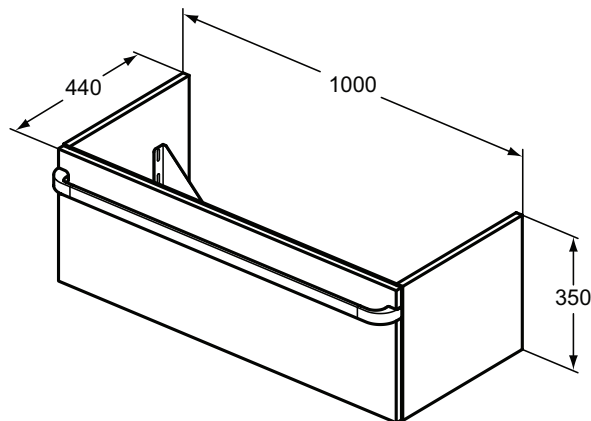

Description

Basin unit 100 cm
Wall mounted
1 drawer, soft close system
Anti-sleep covering on the drawer's bottom
Accessories included:
- Mounting kit
- 1 pcs IdealFlow waste space (R432667) + dedicated siphon (R432767)
- 2 pcs Led Light (R1753AA) - inside the drawer with opening sensor and with USB charge battery, IP44
Handles (not included): 1 handle 997 mm, including fixation kit
For assembly with:
- Tonic II Vanity basins 100 cm K0862 (with tap hole) or
- Tonic II Vessel Symmetric basin 55 cm K0834 with required Glass White Worktop R4332SA and wall mixer or
- Tonic II Vessel Asymmetric basin 55 cm K0833 with required Glass White Worktop R4336SA with tap hole for vessel mixer on side

Note: Worktops has to be ordered separately!

Optional (need to be ordered separately):
- 2 pcs Dividers (R4337WG)

Type of materials: See section 4. Technical information: Materials

Necessary equipment

Handle for Basin unit 100 cm - Glossy white (R4360WG)
Handle for Basin unit 100 cm - Chrome plated (R4360AA)

Furniture and mirrors

Product	W x D x H mm	Kg	Article-No.	Price/EUR
Basin unit 100 cm	1000 x 440 x 350	24,0	R4304WG R4304FA R4304FC R4304FF R4304FE	
Necessary equipment				
Handle for Basin unit 100 cm	997 x 48 x 30	0,8	R4360WG R4360AA	
Recommended equipment				
Divider			R4337WG	

Finishes

- AA Chrome
- FA Glossy light grey
- FC Glossy light brown
- FE Wood light grey
- FF Wood light brown
- WG Glossy White