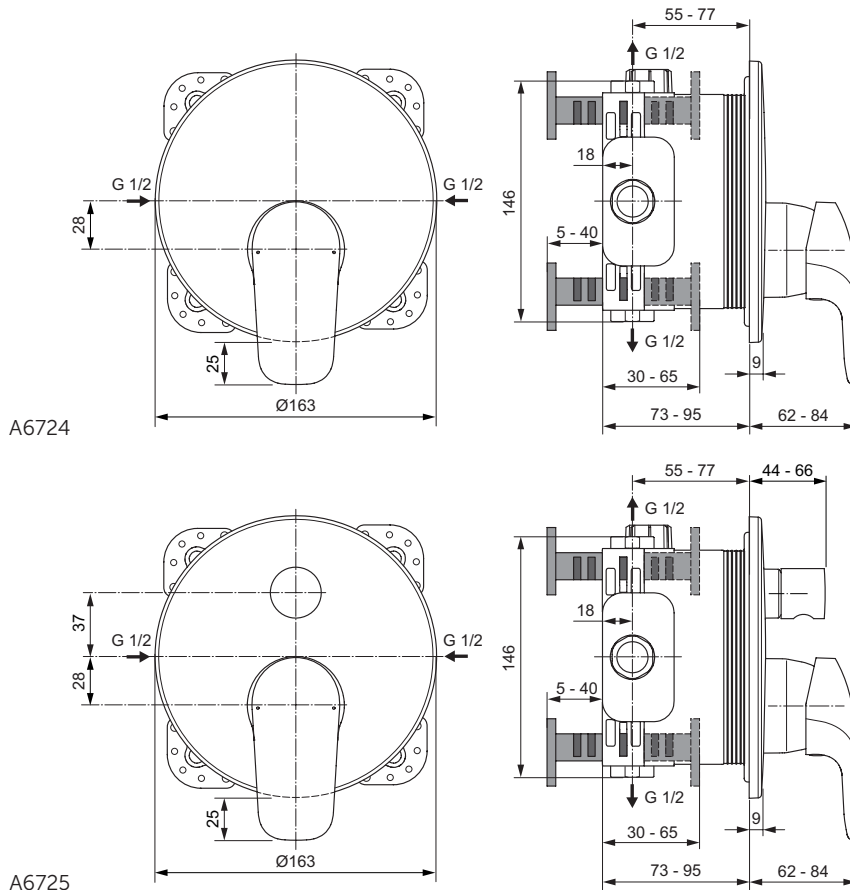

Finishes

AA Chrome