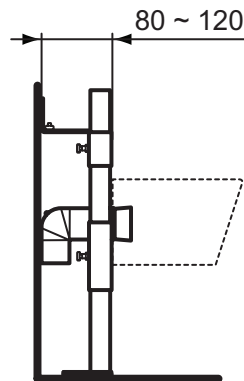

Installation systems

NEW

Description

ProSys™ bidet light frame
Suitable to be used with wall mounted bidets

- For setting in masonry walls
- Frame tested for a load of 400 kg
- Galvanized frame
- 80 mm thick
- Adjustable mounting brackets

Accessories Included:

- Bidet fixing hardware
- Frame fastening materials
- Outlet bend multi fit 40-32/50-40 mm

ProSys™ bidet half frame

Suitable to be used with wall mounted bidets

- For installation in front of solid wall
- Frame tested for a load of 400 kg
- Frame corrosion resistant & resistant to scratches
- 80 mm minimum thick
- Adjustable height
- Adjustable fixing brackets

Accessories Included:

- Bidet fixing hardware
- Frame fastening materials
- Outlet bend multi fit 40-32/50-40 mm

Product

Product	W x D x H mm	Kg	Article-No.	Price/EUR
ProSys™ bidet light frame	500 x 80 x 320	3,2	R016567	
ProSys™ bidet half frame	420 x 80-120 x 505	5,9	R015967	

R0165