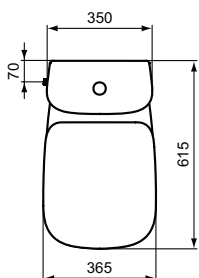

Finishes

01 Euro White

T002767	J324867	J324867 + T002867	T002667	T682067
A 60 - 100	125 - 145	100 - 165	165 - 185	185 - 215