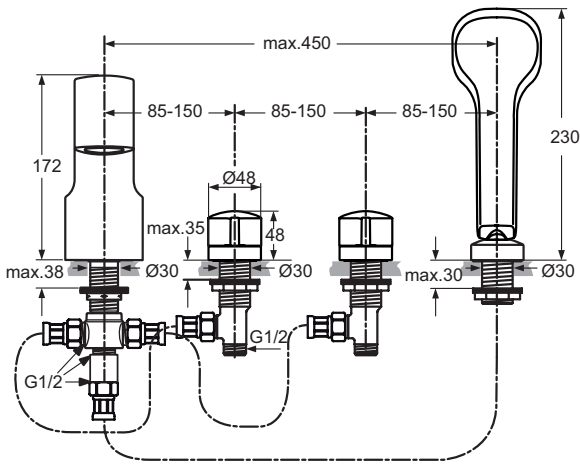

reddot design award 2011

Description

4-hole bath & shower mixer
RIM mounted G1/2 nuts with sealing system for water supply system connections
Ceramic valves G1/2 90° left and right (with opposite movement)
With accessories (Idealrain Cube 3F hand shower 100 mm, double clenched metal hose 1500 mm)
Metal handles
Manual diverter
Only for use with Multiplex Trio (bath filler)
Comply with EN817

4-hole bath & shower mixer with spout
RIM mounted G1/2 nuts with sealing system for water supply system connections
Ceramic valves G1/2 90° left and right (with opposite movement)
With accessories (Idealrain Cube 3F hand shower 100 mm, double clenched metal hose 1500 mm)
Metal handles
Manual diverter
Cache M21,5x1 hidden aerator
Comply with EN817

Necessary equipment

Multiplex Trio waste & overflow device with special filler, Ø52mm, chromium plated (K7807AA, K7812AA) to be used with A4292AA

Sanitary brass

Product

Product	Article-No.	Price/EUR
4-hole bath & shower mixer for Multiplex Trio	A4292AA	
4-hole bath & shower mixer with spout	A4293AA	

Necessary equipment

Multiplex Trio waste & overflow device with special filler (to be used with A4292AA and bathtubs with 45 cm depth or less)	K7807AA	
Multiplex Trio waste & overflow device with special filler (to be used with A4292AA and bathtubs with more than 45 cm depth)	K7812AA	

Finishes

AA Chrome

A4293