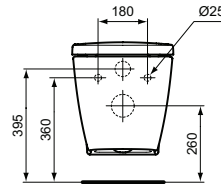

Finishes

01 Euro White