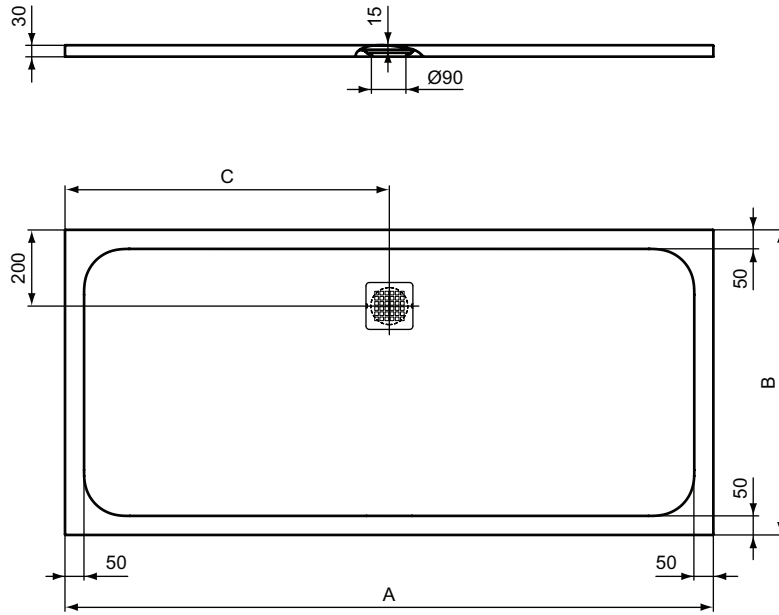

Recommended equipment

Optional: Colour design waste cover (originally the shower trays are delivered with Stainless steel – non-coloured)

KV169FS

KV169FR

KV169FT

KV169FV

Finishes

- FR Pure white
- FS Concrete grey
- FT Beach sand
- FV Jet black

	A	B	C
K8281	1700	700	850
K8284	1700	800	850
K8285	1700	900	850
K8304	1800	800	900
K8306	1800	900	900
K8320	1800	1000	900
K8343	2000	900	1000
K8327	2000	1000	1000