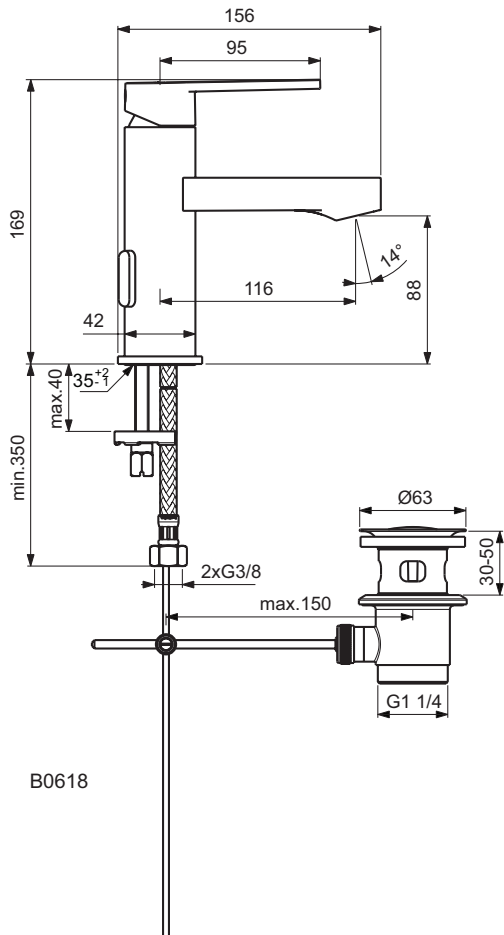

Finishes

AA Chrome

B0618