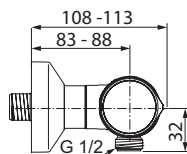

A4286 with A2354NU