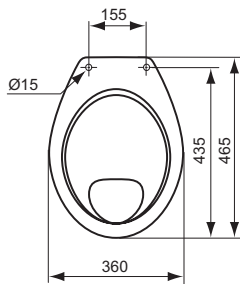

Finishes

01 Euro White

V3114