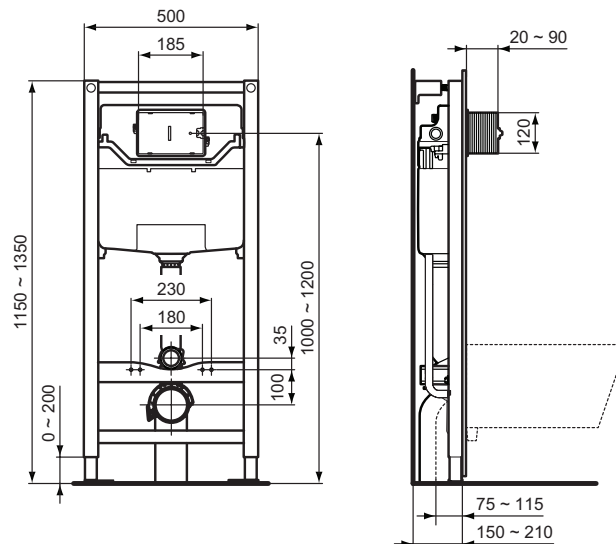

Recommended equipment

Corner installation kit (enables the installation of WCs in bathroom corners), compatible with ProSys™ 120 and ProSys™ 80 frames and freestanding frames	R018567	
Acoustic insulation for wall mounted WC and bidet	R017467	
Noise insulation kit - frame to floor (avoids direct contact between the frame and the floor)	R010667