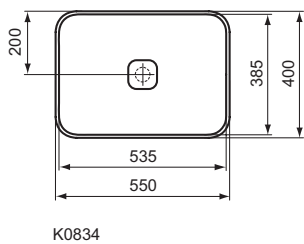

Finishes

- AA Chrome
- 01 Euro White