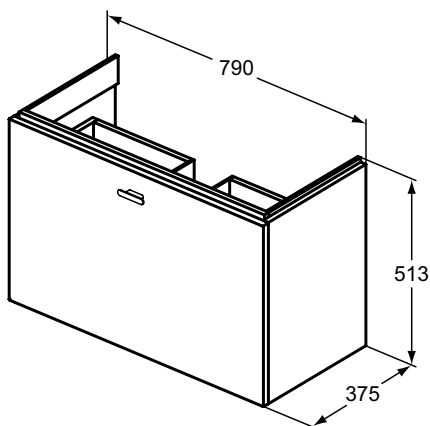

Recommended equipment

Space saving siphon	EE23033967	
---------------------	-------------------	--

Finishes

- KR Glossy Grey
- WG Glossy White

E0318

E0313

E0312

Furniture and mirrors