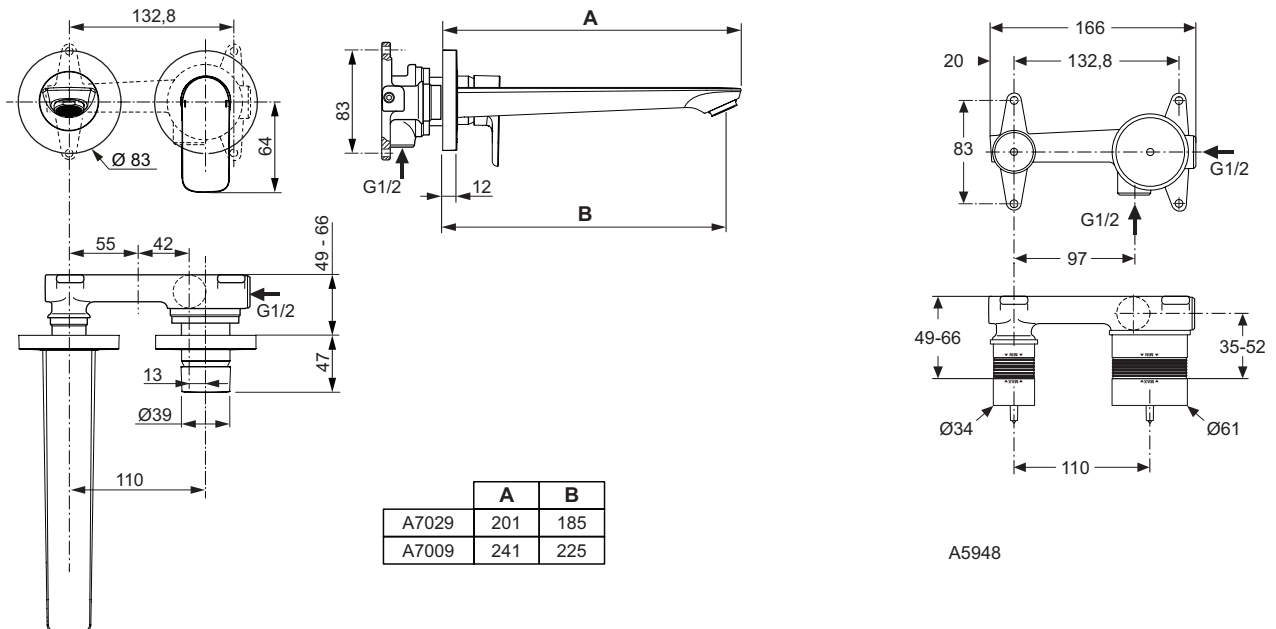

Finishes

- AA Chrome
- A2 Brushed Gold
- A5 Magnetic Grey
- GN Silver Storm