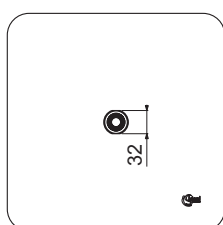

A
B0383	200
B0384	250
B0385	300
B0386	400

	A
B0387	200
B0388	300
B0389	400

	A	B
B0390	300	200
B0391	400	250