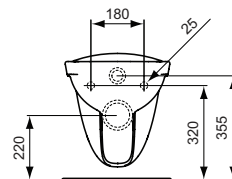

Finishes

01 Euro White

S0348