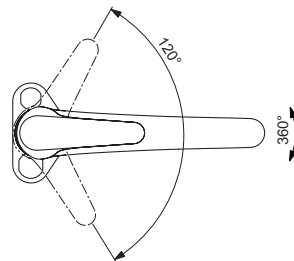

Finishes

AA Chrome

B5344

B5345

B6917

Description

One-hole kitchen mixer with Dish Washer Valve
 Easy-Fix fixation
 Flexible PEX hoses G3/8
 Metal handle with red and blue indicator
 Dish Washer Valve
 47 mm IS Click cartridge with hot water limiter