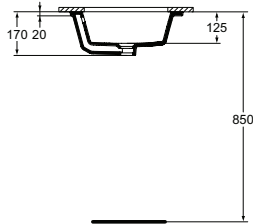

Finishes

- AA Chrome
- 01 Euro White

K0779