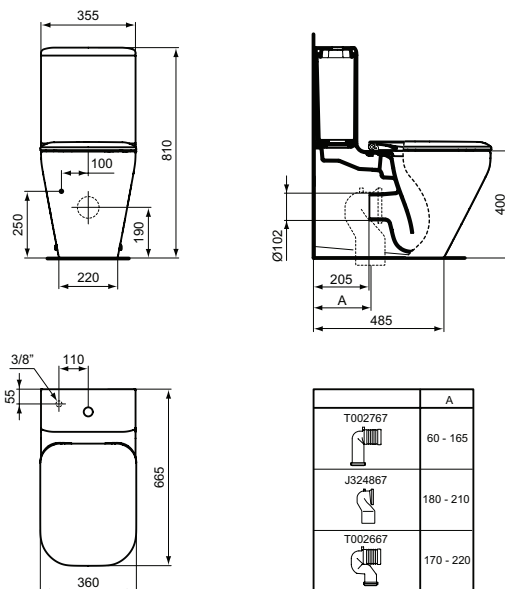

Semi-pedestal
 In carton box
 Including: Fixation set TV63667 (no drill semi-pedestal fixation)

Product	W x D x H mm	Kg	Article-No.	Price/EUR
Basin 122 cm with 2 tap holes	1215 x 490 x 170	35,8	K087301	
Basin 122 cm without tap holes	1215 x 490 x 170	35,8	K087401	

Finishes

01 Euro White

Ceramic products

reddot award 2015 winner

Description

Floor standing single BTW bowl - AquaBlade®
 Washdown
 Back to wall
 Horizontal outlet (universal)
 - Including seat & cover K706401, metal hinges, duroplast
 - Including seat & cover K706501, SOFT CLOSE with Easy Take Off hinges, duroplast
 Including: Fixation set TT0257919
 In carton box
 EN 997
 Optional: Outlet bend 90° (in case of vertical installation)