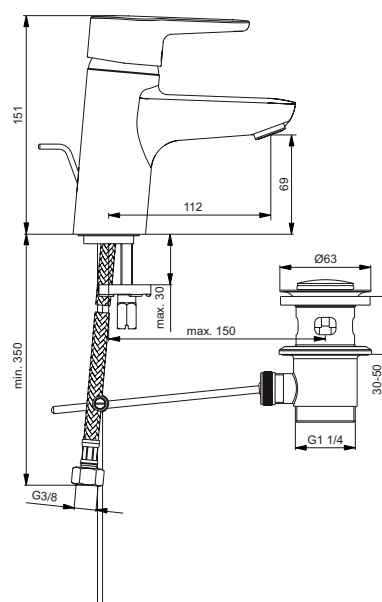

Description

One-hole basin mixer
Easy-Fix fixation
Centering & Sealing Ring
Flexible hoses G3/8" for water supply system connection (PEX hoses - antibacterial)
40 mm IS cartridge with hot water limiter, with Click
Metal pop-up waste
Metal handle with red and blue indicator
Cascade aerator
Comply with EN817
BLUE Technology
- The same with aerator Perlator and plastic pop-up waste
- The same with aerator Perlator and without pop-up waste
- The same with metal pop-up waste, with Cascade aerator with 5 l/min flow rate limiter

Product

	Article-No.	Price/EUR
One-hole basin mixer with metal pop-up waste	B9914AA	
One-hole basin mixer with plastic pop-up waste	B9916AA	
One-hole basin mixer without pop-up waste	B9917AA	
One-hole basin mixer with metal pop-up waste, with 5 l/min flow rate limiter	B9936AA	

Finishes

AA Chrome

B9936