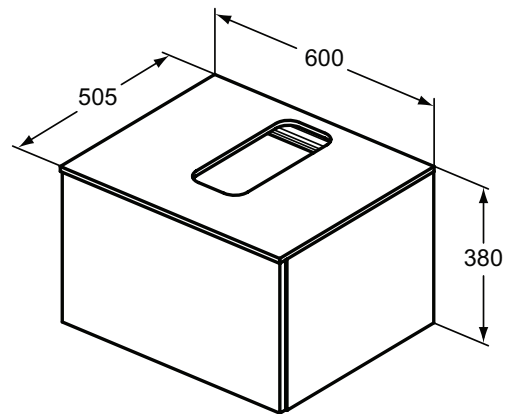

Description

Basin unit with 1 drawer
Wall mounted
1 drawer with Push-to-open system (no handle)
Worktop with cut
Including mounting kit
Recommended: Space Saving Siphon EE23033967 (please, order separately)

Vessel basins compatability:

Strada vessel basins: K0776, K0816, K0781
Strada II vessel basins: T2998, T2999, T2966, T2965, T2967, T2962, T2963, T2981, T3604, T2929, T2959, T2961

Basins compatability:

Connect Cube basins: E7738 and E7730 (only for 70 cm basin unit), E7945, E7844
Connect Arc basins: E7875, E7854, E7733, E7741
Connect Sphere basins: E7864
Strada basins: K0777, K0778, K0782 (only for 70 cm basin unit)

Type of materials: See section 4. Technical information: Materials

Furniture and mirrors

Product	W x D x H mm	Kg	Article-No.	Price/EUR
Basin unit 70 cm with 1 drawer	700 x 505 x 380	19,0	U8595WG U8595FF U8595FX U8595FW	
Basin unit 60 cm with 1 drawer	600 x 505 x 380	17,5	U8594WG U8594FF U8594FX U8594FW	

Recommended equipment

Space Saving Siphon	EE23033967	

Finishes

- WG Glossy White
- FF Wood light brown
- FW Dark Wood
- FX Grey Stone

U8594