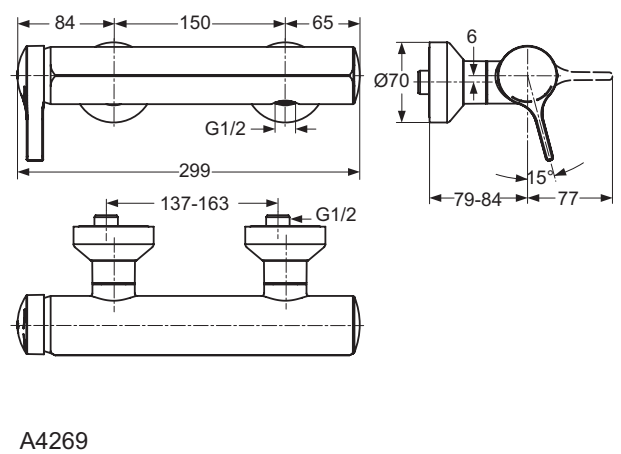

Finishes

AA Chrome