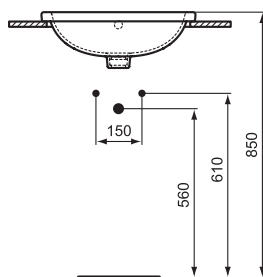

Ceramic products

Description

Countertop basin 50 cm
In carton box
EN 14688
Including: Furniture cutting template VV2401290519

Semi-countertop basin 55 cm
In carton box
EN 14688
Including: Fixation set E209167, Furniture cutting template VV2401290520

Product	W x D x H mm	Kg	Article-No.	Price/EUR
Countertop basin 50 cm	500 x 430 x 180	9,5	T059201	
Semi-countertop basin 55 cm	550 x 450 x 195	13,5	T059001	

Recommended equipment

Siphon waste G1 1/4 - tubular type	A2305AA	
Stop angle valve (water connection G1/2, connection with mixer 10 mm/ G3/8) - 1 pc	B7883AA	
Escutcheon for siphon G1 1/4 (in case installation with mixer without pop-up waste)	B4801AA	

Finishes

- AA Chrome
- 01 Euro White

T0590