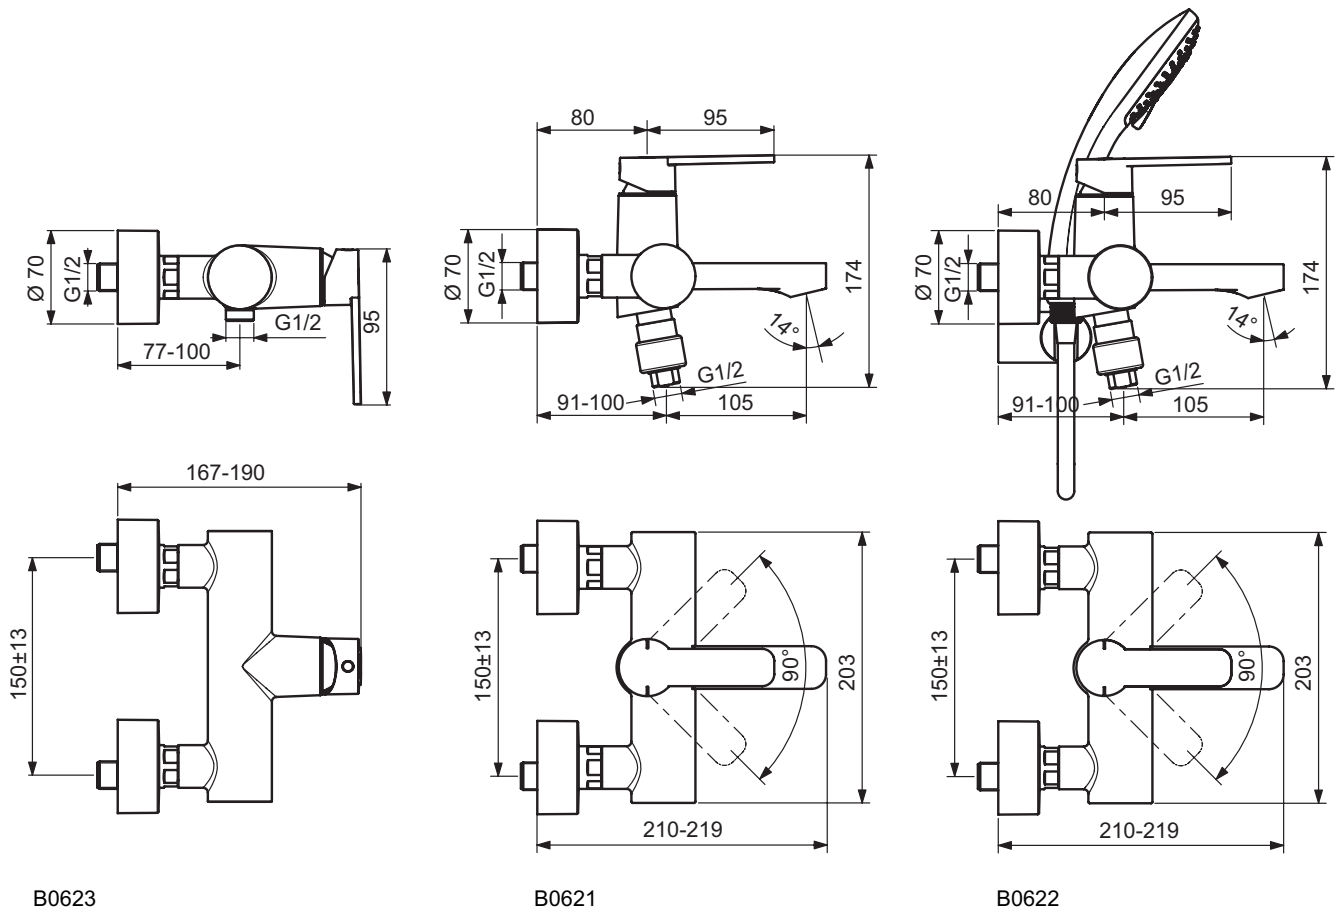

Finishes

AA Chrome