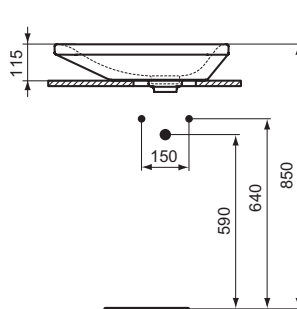

Finishes

- AA Chrome
- 01 Euro White