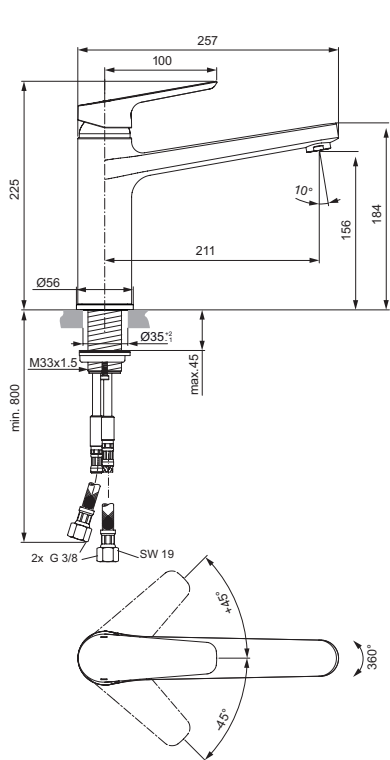

Finishes

AA Chrome