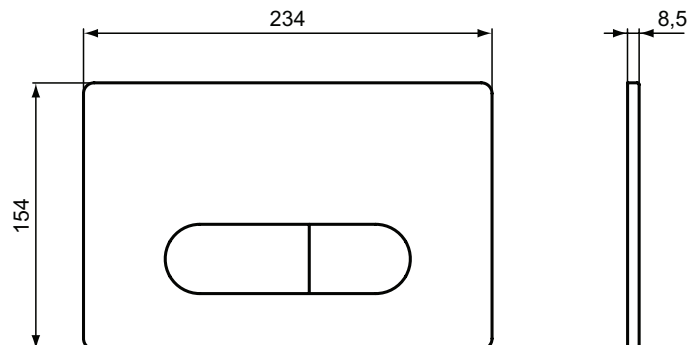

Finishes

- AA Chrome
- AC White
- JG Matt Chrome
- A6 Black