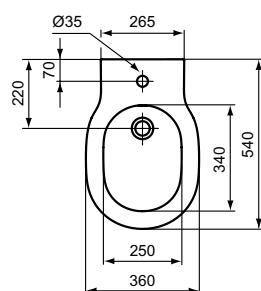

Ceramic products

Description

Floor standing BTW bidet with fully hidden fixation
One tap hole
Including fixation kit TT0293851 (for fully hidden attachment - no lateral holes)
In carton box
EN 14528

Wall mounted bidet with fully hidden fixation
One tap hole
Including fixation kit TT0299598 (for fully hidden attachment - no lateral holes)
In carton box
EN 14528

Product	W x D x H mm	Kg	Article-No.	Price/EUR
Floor standing BTW bidet with fully hidden fixation	360 x 545 x 395	18,5	E018001	
Wall mounted bidet with fully hidden fixation	360 x 540 x 295	17,0	E026601	

Recommended equipment

Siphon waste for bidet G1 1/4	A2307AA	
Stop angle valve (water connection G1/2, connection with mixer 10 mm/ G3/8) - 1 pc	B7883AA	

Finishes

- AA Chrome
- 01 Euro White

E0180

E0266