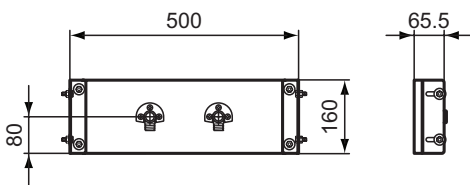

NEW

Description

ProSys™ bath & shower frame
Suitable to be used with exposed bath & shower fitting

- For installation in front of solid wall or between two light plasterboard walls according to manual
- Adjustable board for shower mixer installation
- Adjustable attachment plates

Accessories Included:
- G ½ fittings for water connection - 2 pcs
- Frame fastening materials

ProSys™ bath & shower frame
Suitable to be used with built-in bath & shower fitting & shower head

- For installation in front of solid wall or between two light plasterboard walls according to manual
- Height adjustable - max 230 cm (head), max 120 cm (shower mixer)
- Adjustable board for shower mixer installation
- Adjustable plate for shower head installation
- Adjustable attachment plates

Accessories Included:
- G ½ fittings water connection - 1 pc
- Frame fastening materials

Product

Product	W x D x H mm	Kg	Article-No.	Price/EUR
ProSys™ bath & shower frame for installation of exposed bath & shower fitting	500 x 65,5 x 160	3,6	R016667	
ProSys™ bath & shower frame for installation of built-in bath & shower fitting & shower head	500 x 70 x 1180	11,6	R016767	

R0166