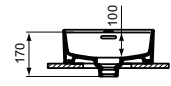

Finishes

- AA Chrome
- 01 Euro White