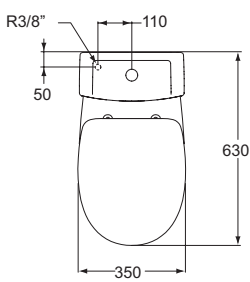

Finishes

01 Euro White

V3370
V3371