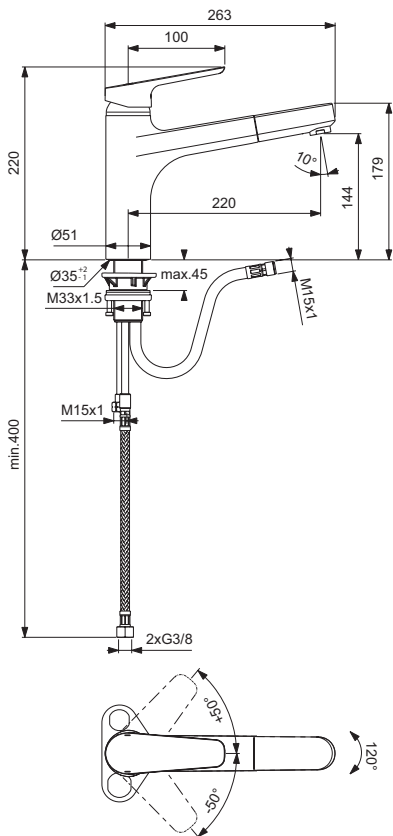

Finishes

AA Chrome

B0956