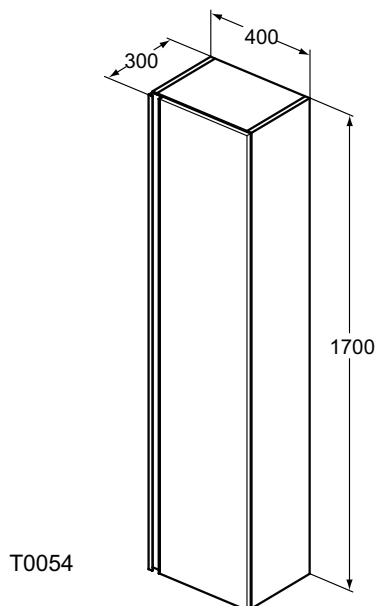

Finishes

- OV Glossy White (Handle: Matt White)
- PH Glossy Light Grey (Handle: Matt Light Gray)
- PU Matt Dark Taupe (Handle: Matt Dark Taupe)
- VI Light Wood (Handle: Matt Light Gray)
- WI Matt Avio (Handle: Matt Light Gray)