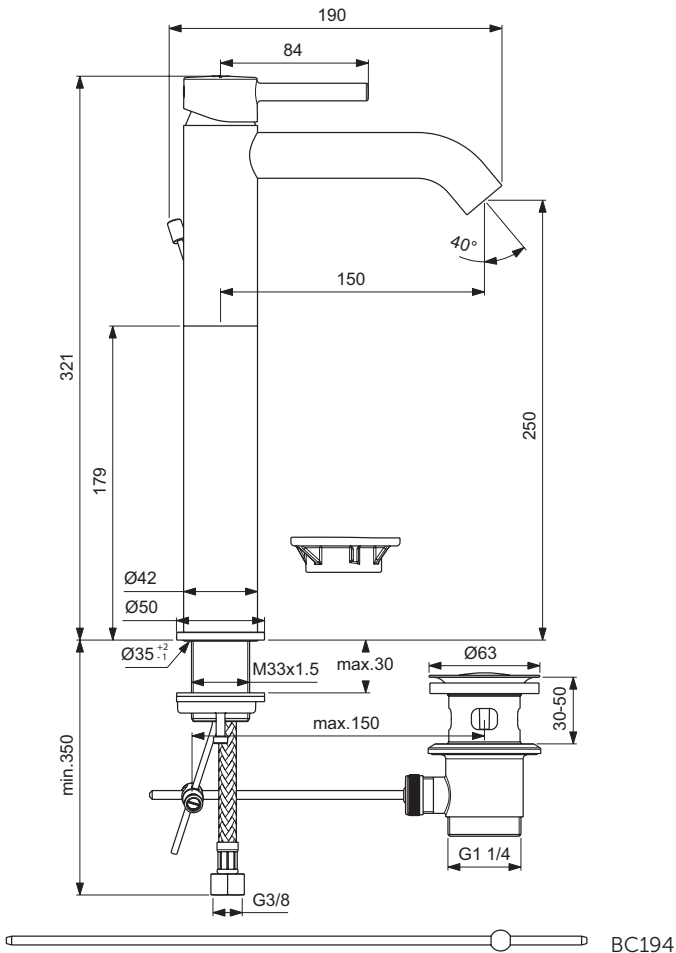

Finishes

AA Chrome

Sanitary brass