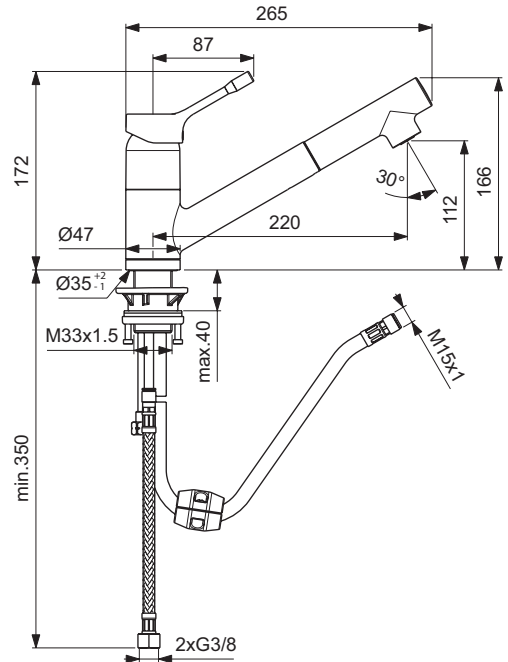

Sanitary brass

Product

Product	Article-No.	Price/EUR
One-hole sink mixer with low attached spout	BC292AA	
One-hole sink mixer with pull-out spout	BC294AA	

Finishes

AA Chrome

BC292

BC294

Description