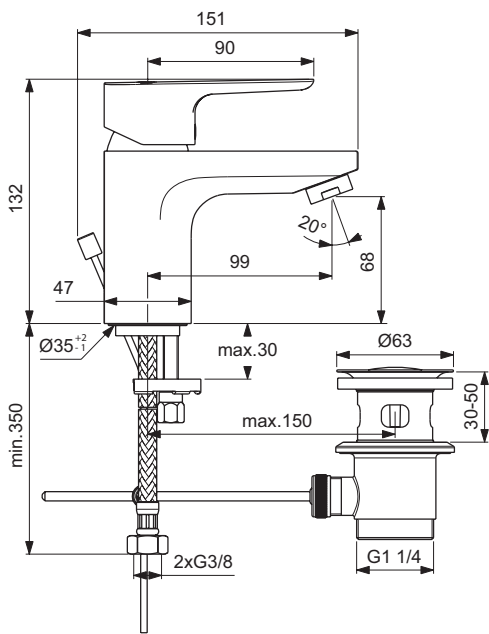

Finishes

AA Chrome

BC559