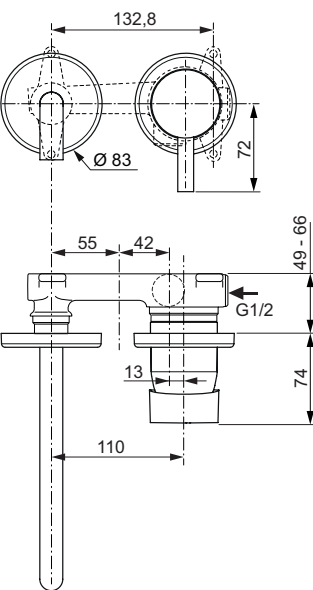

Description

One-hole High spout basin mixer
35 mm ceramic cartridge with hot water limiter
Metal handle with red and blue colour indication
Tubular spout R160
Perlator aerator with 5 l/min flow rate limiter
Easy-Fix fixation
Flexible hoses G3/8" for water supply
Metal pop-up waste
Comply with EN817

Built-in basin mixer
Built-in Kit 2 (visible part)
47 mm IS ceramic cartridge
Metal handle with red and blue colour indication
Tubular spout 195 mm
Cache aerator
To be used only in combination with: A5948NU Kit 1 (internal part)
(order separately)
Comply with EN817

Necessary equipment

Kit 1 (internal part) for built-in basin mixer (A5948NU)

Sanitary brass

Product

One-hole High spout basin mixer with pop-up waste
Built-in basin mixer

Article-No. Price/EUR

One-hole High spout basin mixer with pop-up waste	BC195AA	
Built-in basin mixer	A6938AA	

Necessary equipment

Built-in unit, Kit 1, for A6938AA

A5948NU

Finishes

AA Chrome