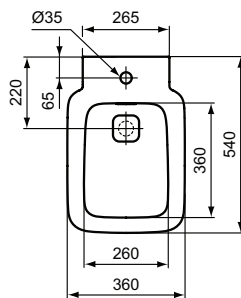

T2971

Finishes

- AA Chrome
- 01 Euro White