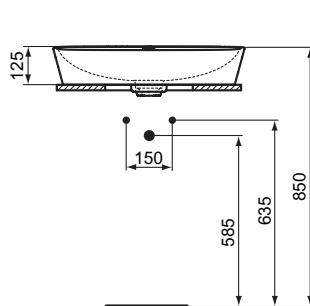

Finishes

- AA Chrome
- 01 Euro White
- MA Euro white Ideal Plus

T0445

T0443

Ceramic products

Description

Floor standing single BTW bowl - AquaBlade®
 Washdown
 Back to wall
 Horizontal outlet (universal)
 Including:
 - Fixation set TT0257919
 - Outlet bend 90° (vertical) J324867
 In carton box
 EN 997
 - Version with seat & cover T676601, metal hinges, duroplast
 - Version with seat & cover T676701/T676783, SOFT CLOSE with Easy Take Off hinges, duroplast