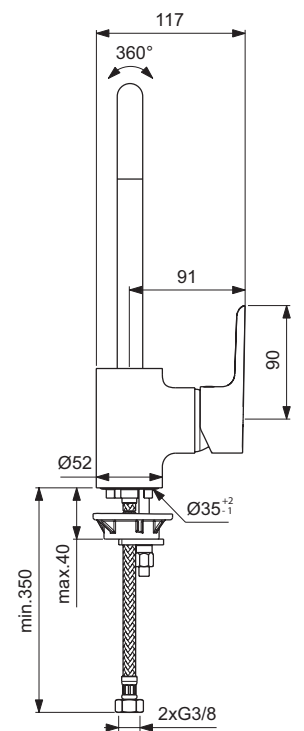

Sanitary brass

Product

	Article-No.	Price/EUR
One-hole kitchen mixer with cast spout	B0722AA	
One-hole kitchen mixer with tubular spout	B0725AA	

Finishes

AA Chrome

B0722

B0725

product design award