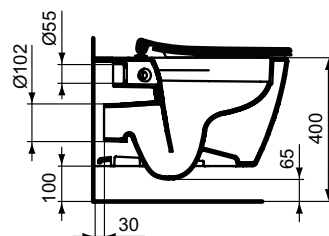

Ceramic products

Description

Wall mounted bowl with fully hidden fixation - AquaBlade® Washdown
Including fixation kit TT0299327 (for fully hidden attachment - no lateral holes)
In carton box
EN 997
Note: Depending on the concealed system used and/or the wall thickness for the installation, it may be required to order separately the elongated outlet sleeve (length 280mm) - code W872367
Note: AquaBlade® WCs installation with pressure flush valve is not recommended!

Wall mounted bowl - Rimless
EN 997
Washdown
Note: Rimless WCs installation with pressure flush valve is not recommended!

Necessary equipment

Seat and cover THIN, metal hinges, duroplast (E772301)
Seat and cover THIN, SOFT CLOSE with Easy Take Off hinges, duroplast (E772401)
Seat and cover, metal hinges, duroplast (E712801)
Seat and cover, SOFT CLOSE with Easy Take Off hinges, duroplast (E712701)

Recommended equipment

Installation systems (see section 2.2. Installation systems)

Product	W x D x H mm	Kg	Article-No.	Price/EUR
Wall mounted bowl with fully hidden fixation - AquaBlade®	365 x 540 x 340	29,0	E047901	
Wall mounted bowl - Rimless, loose on pallet	360 x 550 x 335	21,8	E817401 E8174MA	
Wall mounted bowl - Rimless, in carton box	360 x 550 x 335	23,9	E814901 E8149MA	

Necessary equipment

Seat and cover THIN, metal hinges	2,5	E772301	
Seat and cover THIN, SOFT CLOSE with Easy Take Off hinges	2,5	E772401	
Seat and cover, metal hinges	2,5	E712801	
Seat and cover, SOFT CLOSE with Easy Take Off hinges	3,0	E712701	

Recommended equipment

Out sleeve PVC for installation system, Ø100mm, L=280mm /recommended for E0479/	W872367	
Holey restrictor (in case nominal full flush volume is more than 6L up to 9L)	WW965956	

Finishes

- 01 Euro White
- MA Euro white Ideal Plus