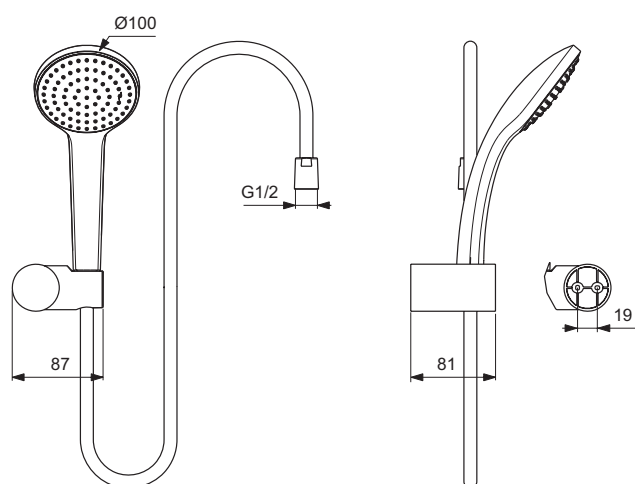

B9455, B9451

Showers