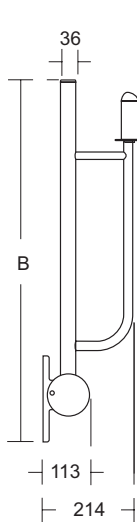

Finishes

- AC White
- MY Stainless Steel
- LJ Grey Varnish
- 36 Blue
- RN Charcoal

	A	B
S6360	800	848
S6361	650	698