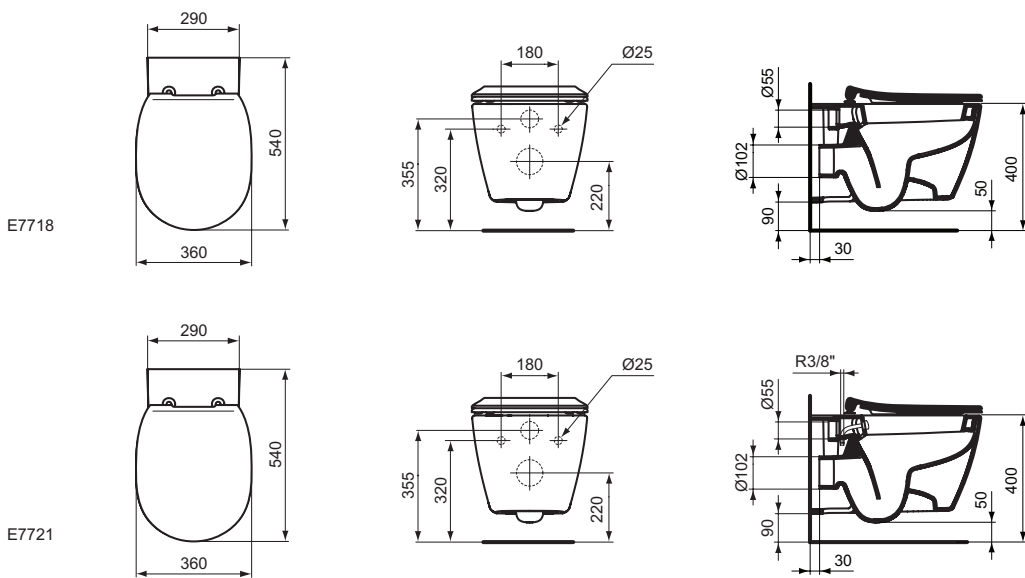

Finishes

01 Euro White