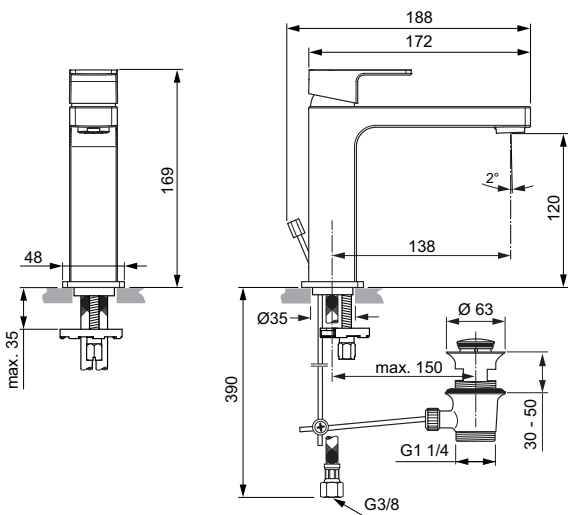

Finishes

AA Chrome

Sanitary brass

A7106