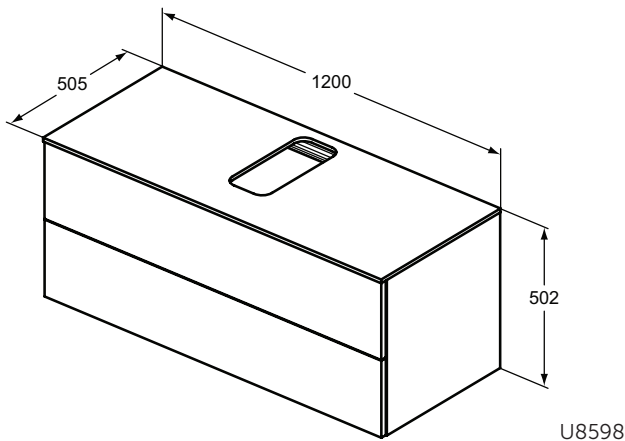

Finishes

- WG Glossy White
- FF Wood light brown
- FW Dark Wood
- FX Grey Stone