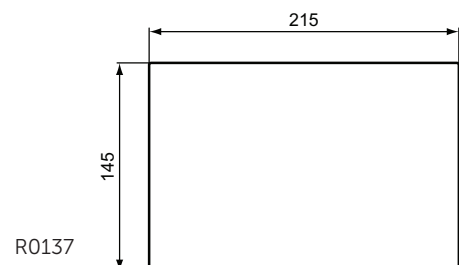

Finishes

- MY Stainless Steel
- AA Chrome
- AC White
- JG Matt Chrome