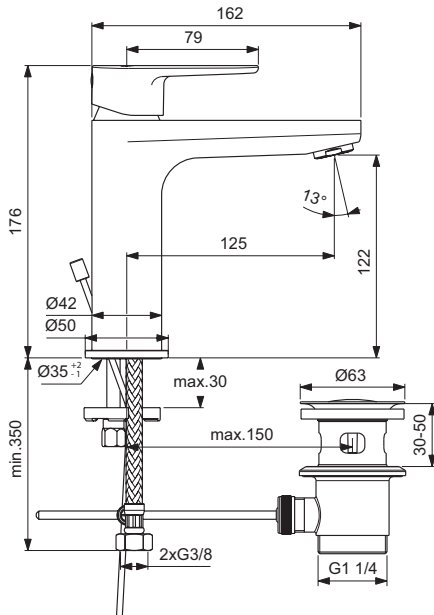

Finishes

AA Chrome