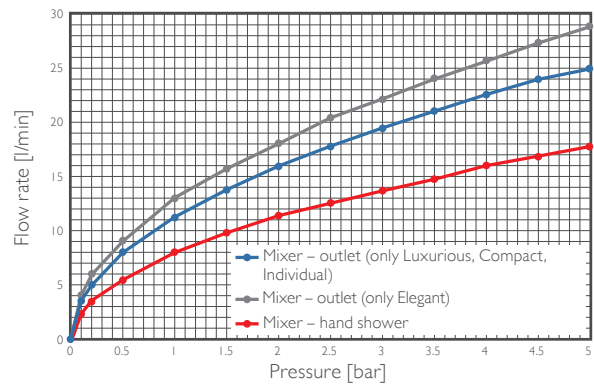

TELESCOPIC FUNCTION

The telescopic function permits different installation depths of up to 17 mm to be levelled up without difficulty.

FLOW RATES

SHOWER – Elegant, Luxurious, Compact, Individual

BATH – Elegant, Luxurious, Compact, Individual