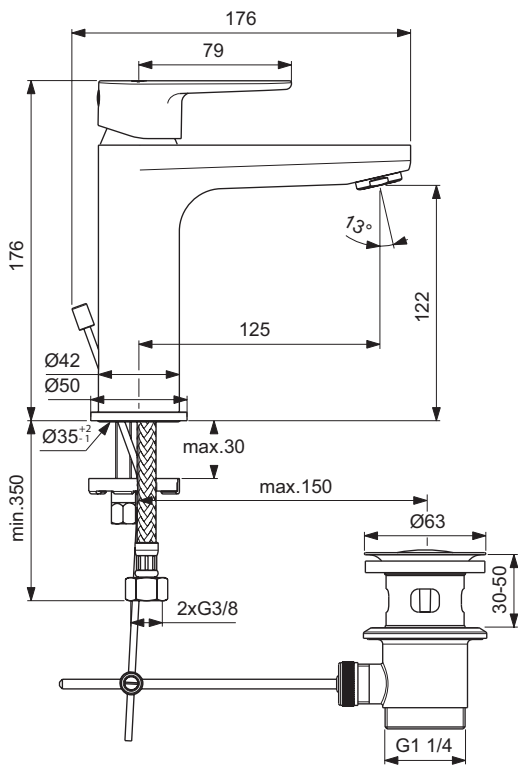

Available in April 2020

Sanitary brass

Product	Article-No.	Price/EUR
One-hole basin mixer H120 with metal pop-up waste	BC699AA BC699U4	
One-hole basin mixer H120 without pop-up waste	BC554AA	

Finishes

- AA Chrome
- U4 Black/chrome