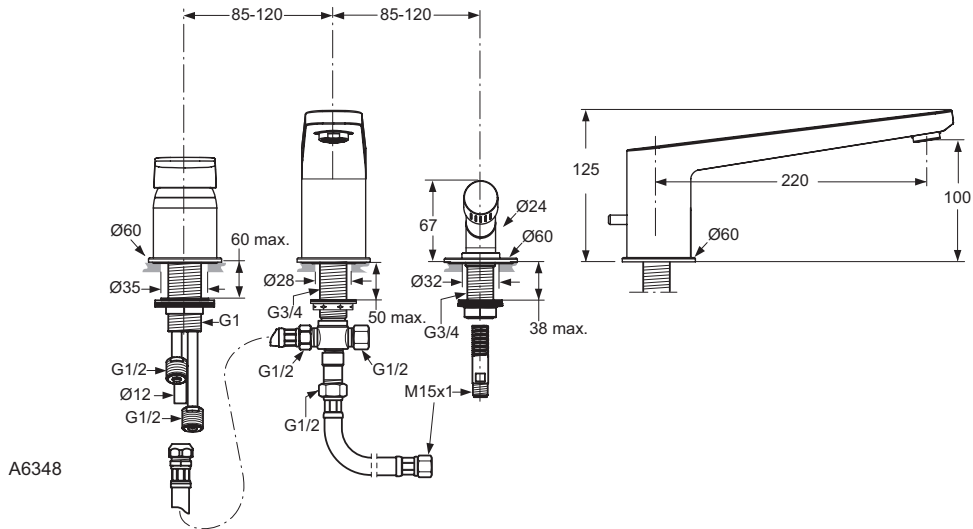

Finishes

AA Chrome