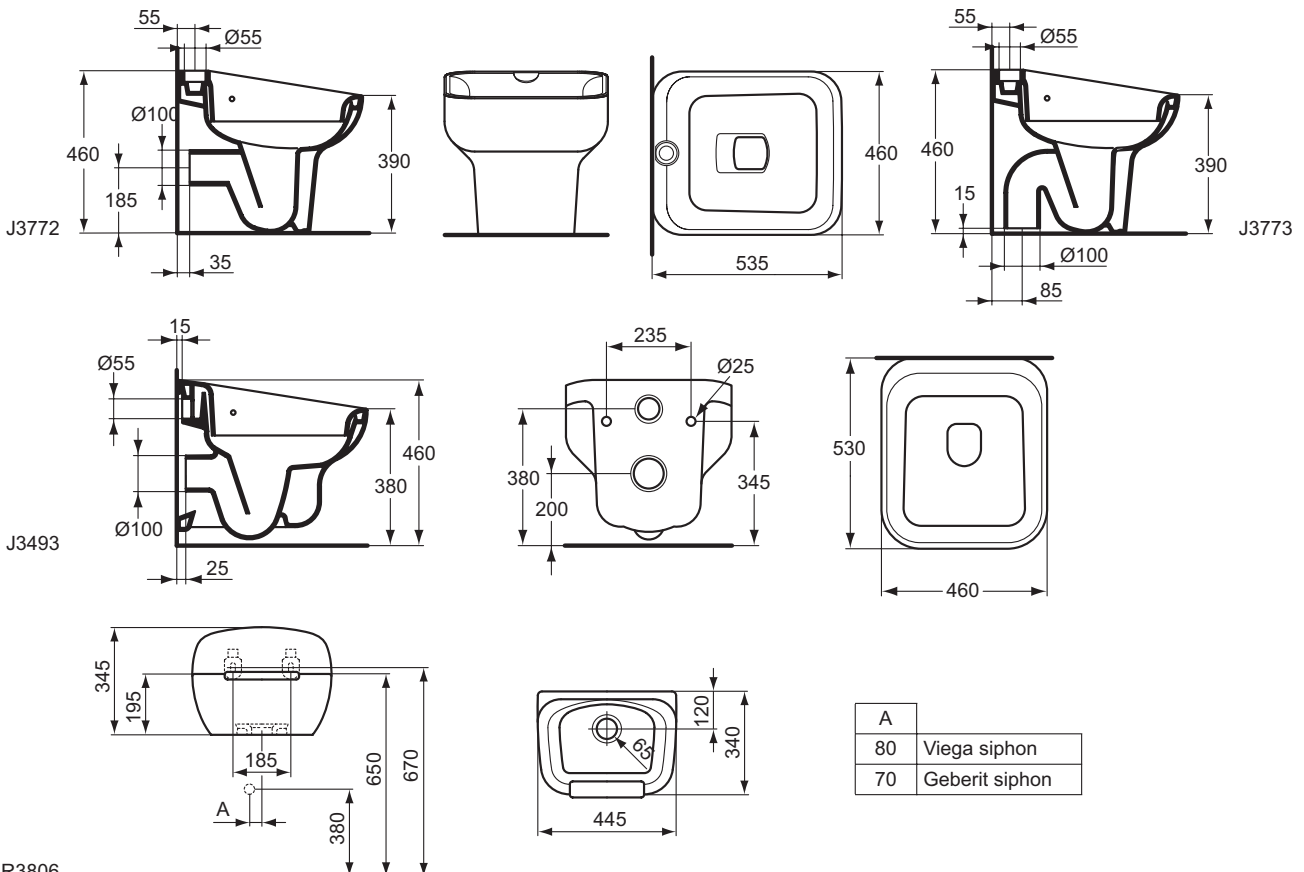

Finishes

- AA Chrome
- 01 Euro White

Public sector solutions