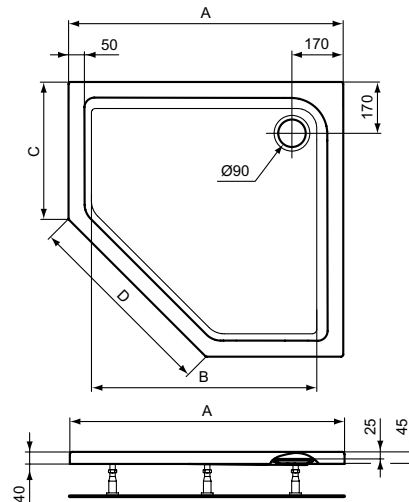

A	B	C	D
E1058	1000	820	500	707
E1055	900	725	450	635