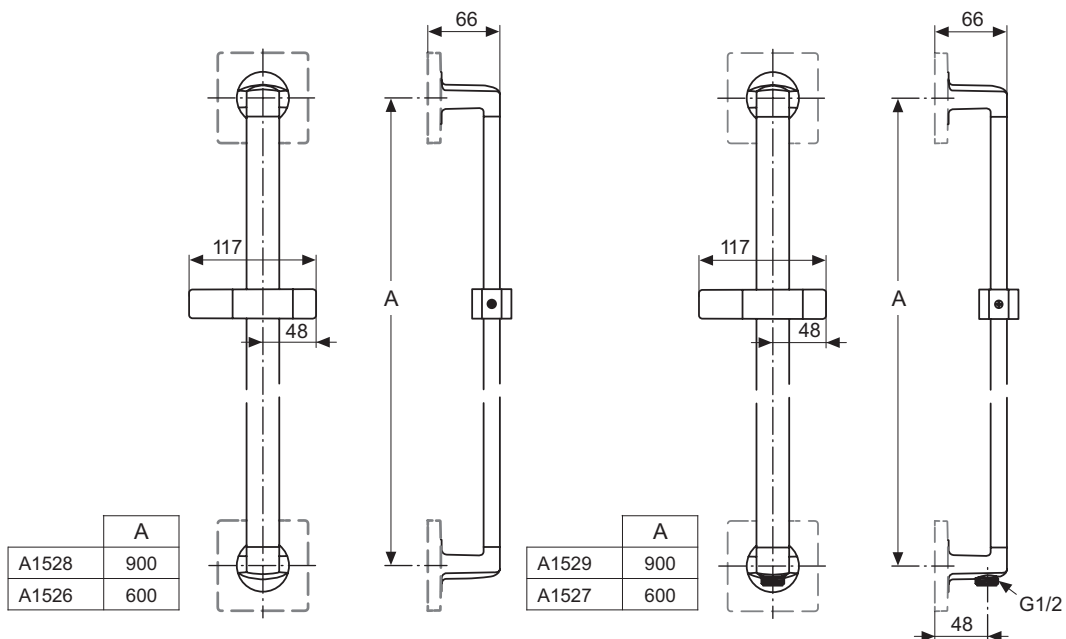

Finishes

AA Chrome