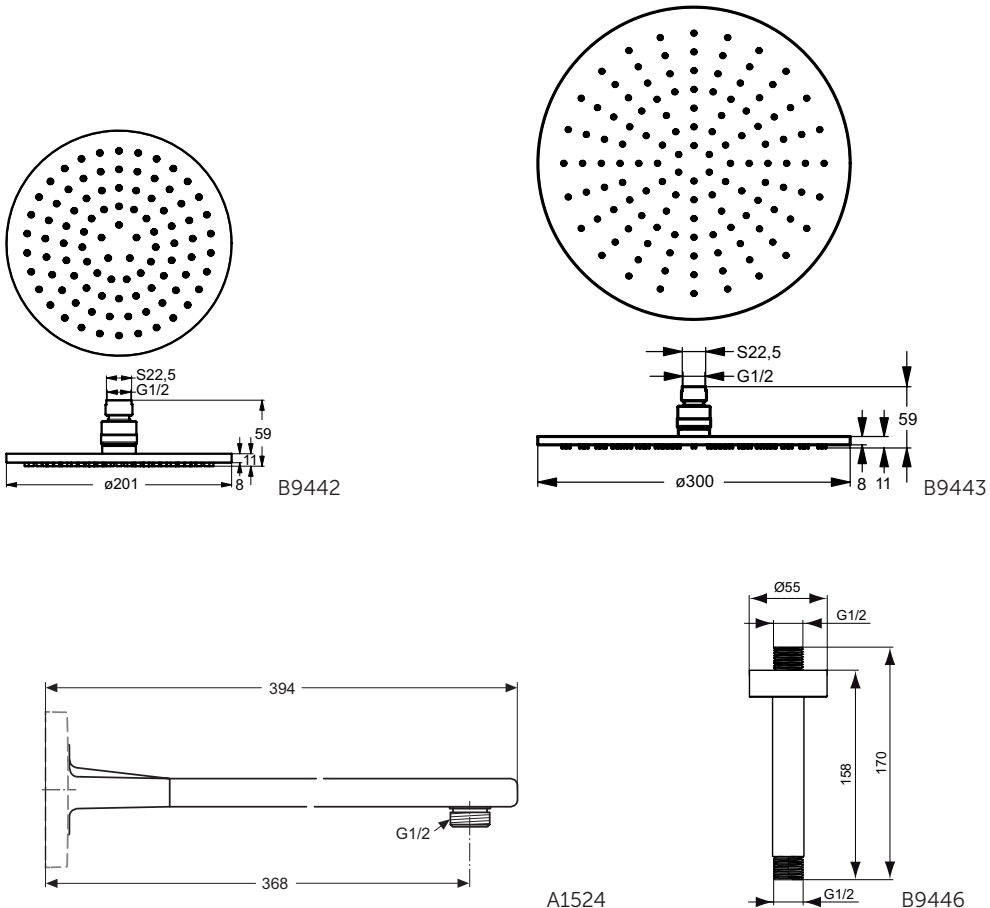

Finishes

AA Chrome