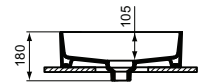

Finishes

- AA Chrome
- 01 Euro White