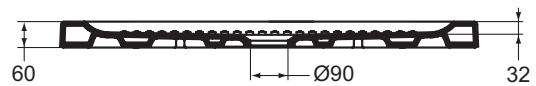

Finishes

- AA Chrome
- 01 Euro White

	A	B	C
T2679	1200	800	600
T2676	1000	800	500
T2674	1000	700	500
T2672	900	750	450
T2670	900	700	450