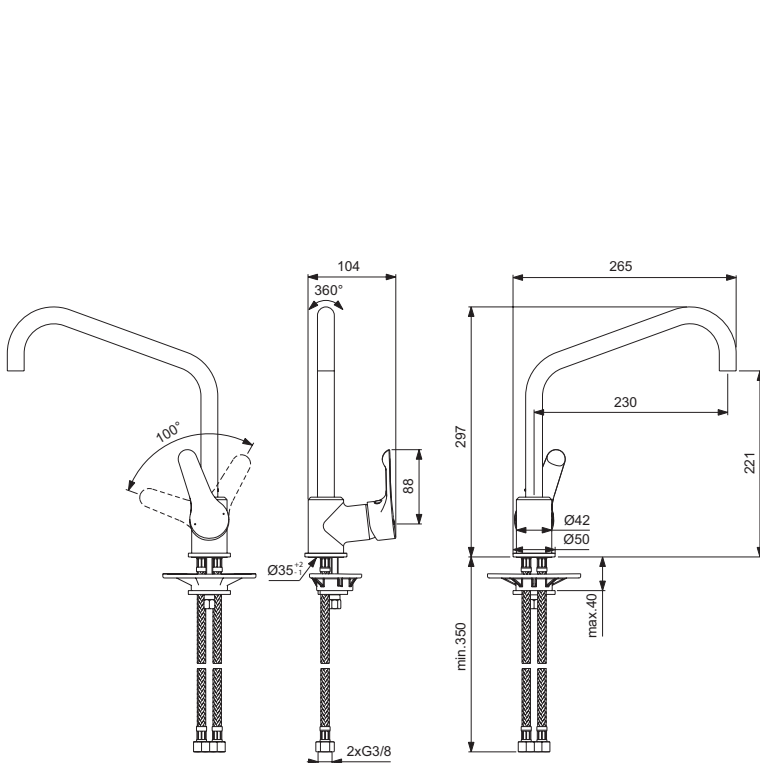

Finishes

AA Chrome

BC660