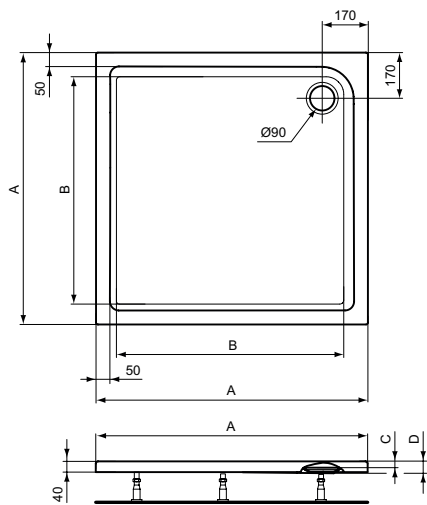

Finishes

- AA Chrome
- 01 Euro White

	A	B	C	D
E1054	1000	820	25	45
E1052	900	720	25	45
E0988	800	620	25	45