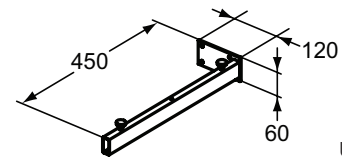

Furniture and mirrors

Product	W x D x H mm	Kg	Article-No.	Price/EUR
Basin structure 105 cm	1050 x 505 x 120	12,5	U8408WG U8408FF U8408FX U8408FW	
Basin structure 85 cm	850 x 505 x 120	10,5	U8407WG U8407FF U8407FX U8407FW	
Basin structure 70 cm	700 x 505 x 120	9,0	U8406WG U8406FF U8406FX U8406FW	
Basin structure 60 cm	600 x 505 x 120	8,0	U8405WG U8405FF U8405FX U8405FW	

Necessary equipment

Bracket for wall mounted Installation (1pc in set)	450 x 120 x 60	0,4	U842867	
Leg for frame for floor standing installation (1pc in set)	465 x 720	2,5	U8599FY	
Frame bar for floor standing installation 120 cm	1200 x 465	2,6	U8603FY	
Frame bar for floor standing installation 105 cm	1050 x 465	2,4	U8602FY	
Frame bar for floor standing installation 85 cm	850 x 465	2,2	U8601FY	
Frame bar for floor standing installation 60 cm	600 x 465	2,0	U8600FY	

Finishes

- WG Glossy White
- FF Wood light brown
- FW Dark Wood
- FX Grey Stone
- FY Dark Grey Anodise

	A
U8593..	1500
U8409..	1200
U8408..	1050
U8407..	850
U8406..	700
U8405..	600

U8428

	A
U8600	600
U8601	850
U8602	1050
U8603	1200