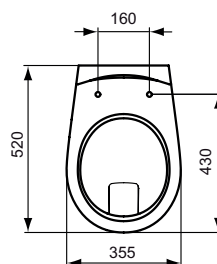

Description

Wall mounted WC bowl
- Washdown
- Washout
EN 997

Necessary equipment

Seat and cover, metal hinges, duroplast (W302601)
Seat and cover, SOFT CLOSE hinges, duroplast (W303001)

Recommended equipment

Installation systems (see section 2.2. Installation systems)

Product	W x D x H mm	Kg	Article-No.	Price/EUR
Wall mounted WC bowl, washdown, loose on pallet	360 x 520 x 350	15,1	V390601	
Wall mounted WC bowl, washdown, in carton box	360 x 520 x 350	17,6	W740601	
Wall mounted WC bowl, washout, loose on pallet	355 x 520 x 350	18,7	V340301	

Necessary equipment

Seat and cover, metal hinges			W302601	
Seat and cover, SOFT CLOSE hinges			W303001	

Finishes

01 Euro White