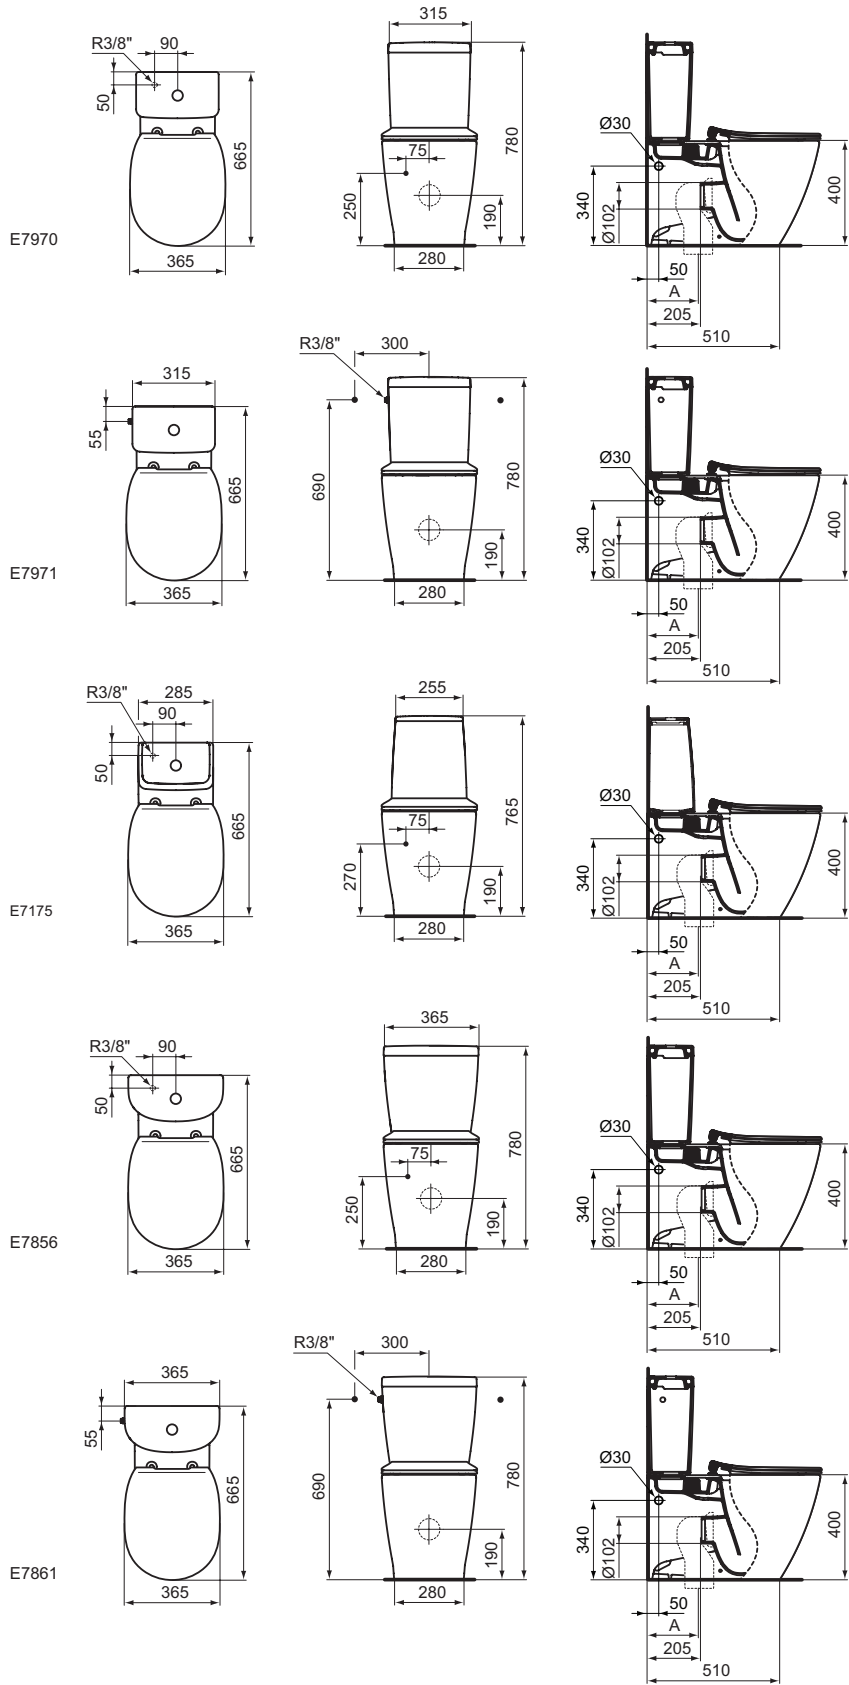

J324867	WW965742	T682067	T002667	T002767
A I	185 - 205	185 - 205	250 - 270	165 - 220	60 - 160
A I+II				T002867	II = +20 / -20
A I+III				T002967	III = +40 / -40