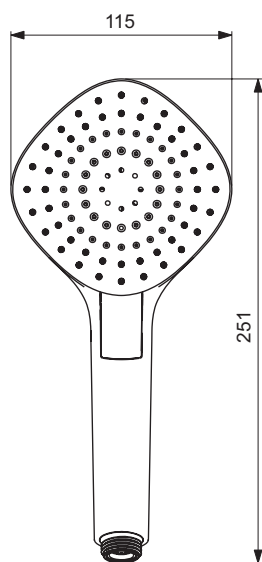

Product

	Article-No.	Price/EUR
Idealrain Evo Diamond Hand shower 115 mm	B2232AA	
Idealrain Evo Round Hand shower 110 mm	B2231AA	

Finishes

AA Chrome

B2232

B2231

Showers

Description