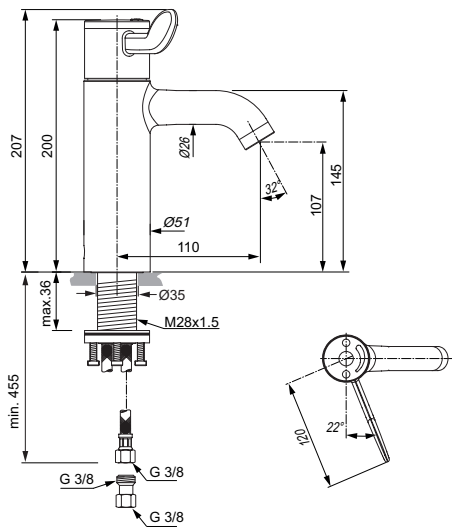

Finishes

AA Chrome

A6692