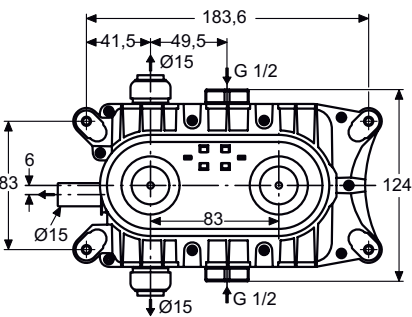

Description

ARCHIMODULE built-in Kit 1 THERMOSTAT (A1500NU)
Installation built-in Kit 1 thermostatic unit
Including mounting rail 600 mm
Lateral closing-off valves
To be built-in into a brick wall
Set includes a cleaning kit and flushing block
Suitable for Archimodule flow-rate and temperature control handle
Protruding fixations G 1/2
Built-in range 78-95 mm
Noise DIN 4109
Class 1

ARCHIMODULE built-in Kit 1 UNIVERSAL (A1501NU)
Installation built-in Kit 1 thermostatic unit
Lateral closing-off valves
To be built-in into a brick wall
Set includes a cleaning kit and flushing block
Suitable for Archimodule control handles except for the temperature control handle
Protruding fixations G 1/2
Built-in range 78-95 mm
Noise DIN 4109
Class 1

ARCHIMODULE Mounting rail 60 cm
Recommended base for the built-in THERMOSTATIC Kit 1 (A1500NU) and built-in UNIVERSAL Kit 1 (A1501NU)
Fixation set: not included

Product	Article-No.	Price/EUR
Built-in installation KIT1 THERMOSTAT, including one mounting rail 60 cm	A1500NU	
Built-in installation KIT1 UNIVERSAL	A1501NU	
Mounting rail 60 cm	A1503NU	
Recommended equipment		
Fixation set for mounting rail	A963713NU	
Flushing device for the thermostatic unit	A963723NU