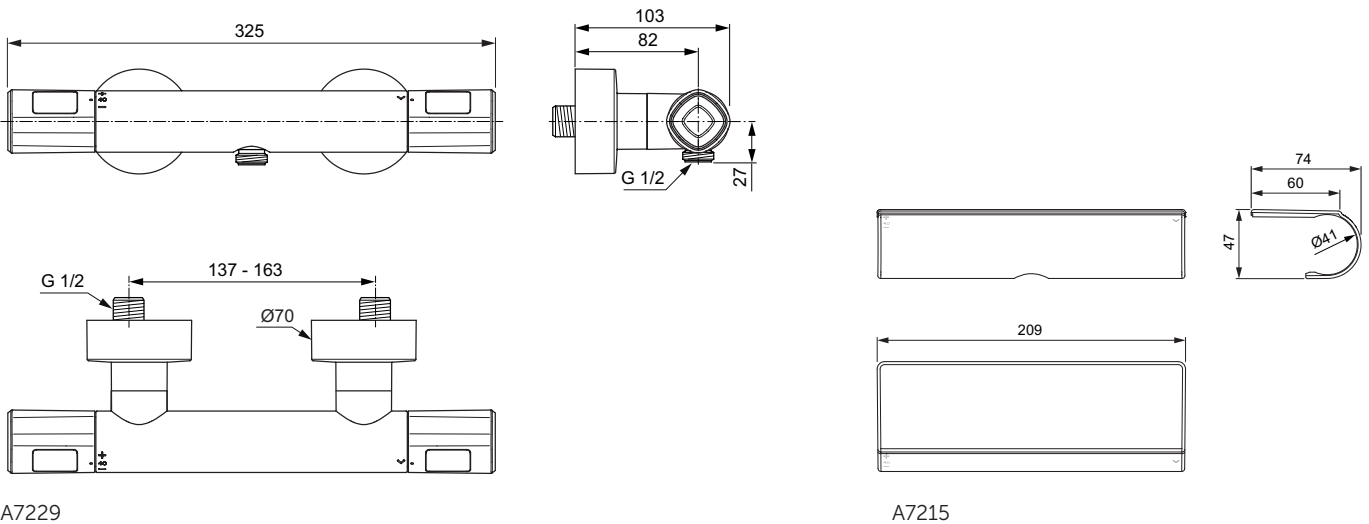

A7215

Finishes

AA Chrome

A7229