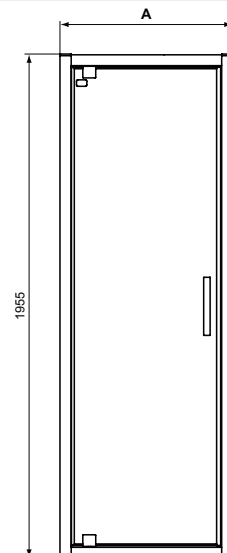

Finishes

- EO Silver profile
- 01 Matt white profile

	A
K9266	670
K9267	720
K9268	770
K9269	820
K9270	870
K9271	920
K9272	970