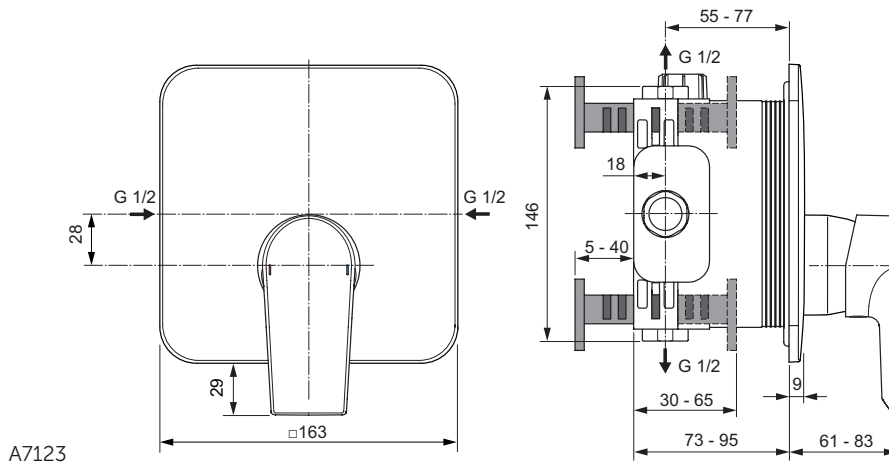

Finishes

AA Chrome

A7123