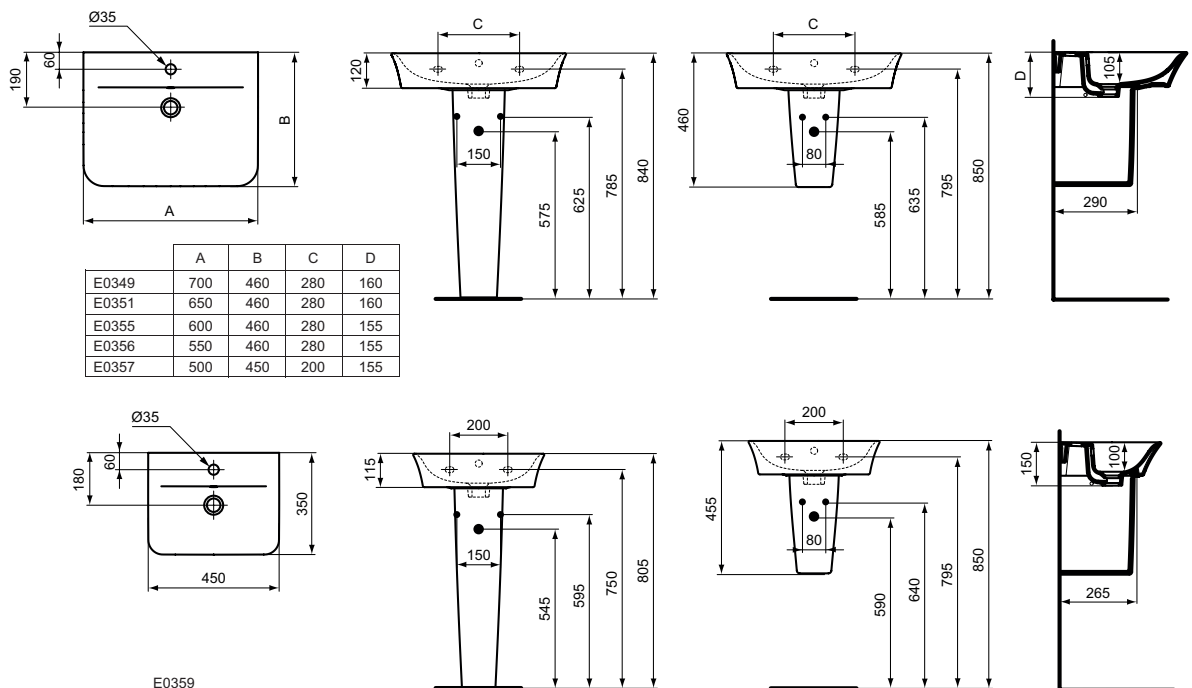

Finishes

- AA Chrome
- 01 Euro White