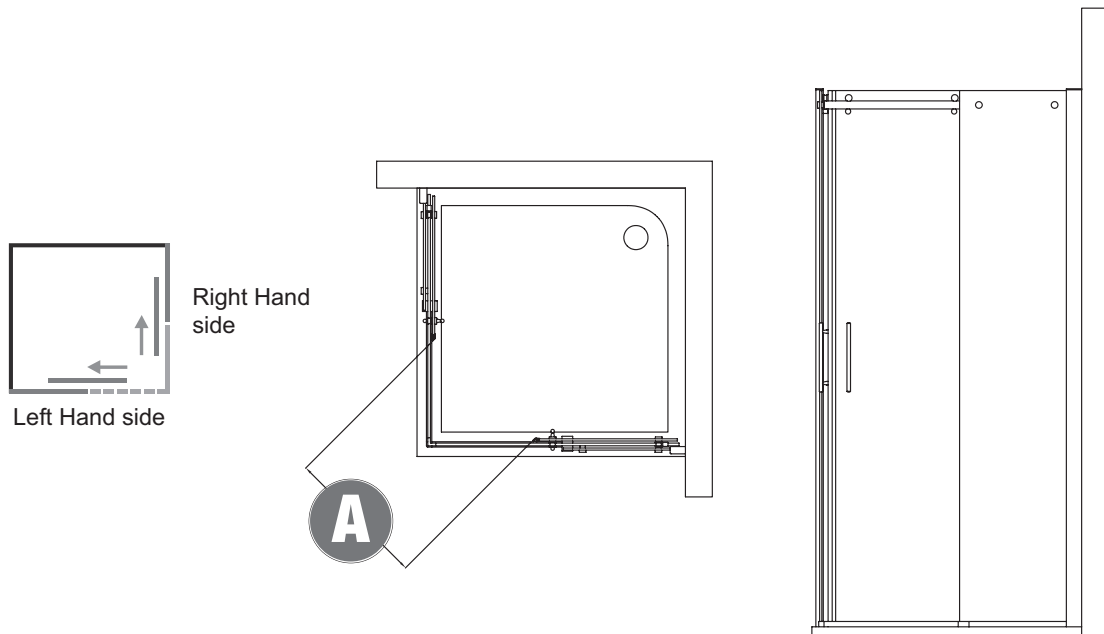

Finishes

YE Bright Silver Profile

	A Free space for entering (cm) /when the door is open/	Adjustment (cm)
MAGNUM / A Corner entry 100 cm	52	99 - 101
MAGNUM / A Corner entry 120 cm	52	119 - 121

Description