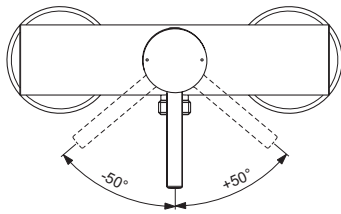

Finishes

AA Chrome

BC200