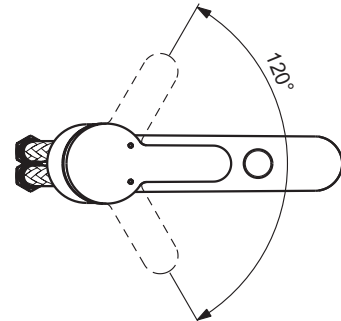

B9922

Sanitary brass