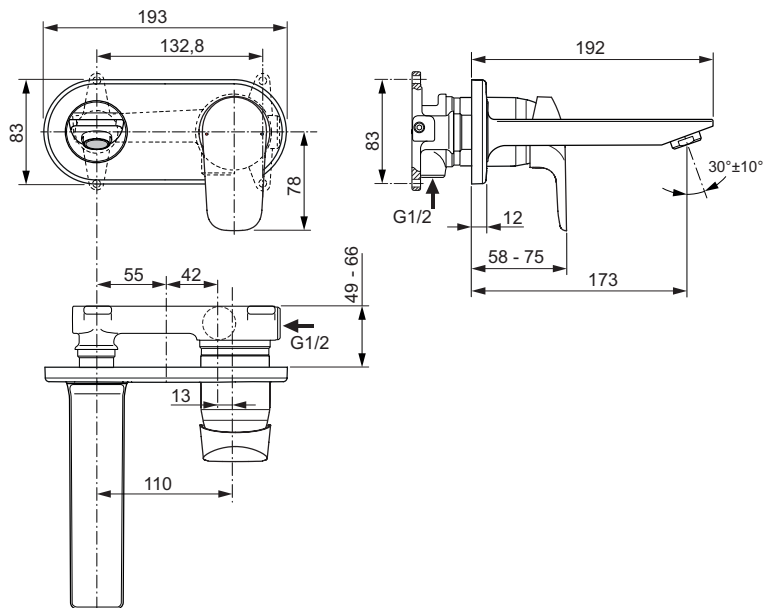

Description

Exposed basin mixer with long tubular spout
38 mm cartridge FirmaFlow® ISI with hot water limiter, with Click technology
Brass cast body
Tubular spout 160 mm
Perlator aerator
Metal handle with red and blue colour indication - printed on handle
Escutcheons on S-Connection
Comply with EN817

Built-in basin mixer
Kit 2 version (visible parts)
47 mm IS cartridge with hot water limiter
Metal escutcheon
Metal handle with red and blue colour indication - printed on handle
Cast spout 172 mm
Cascade aerator with 5 l/min flow rate limiter
To be used only in combination with A5948NU Kit 1 (internal part)
Comply with EN817

Necessary equipment

Kit 1 (internal part) for built-in basin mixer (A5948NU)

Product

Product	Article-No.	Price/EUR
Exposed basin mixer with long tubular spout	B1717AA	
Built-in basin mixer	A6941AA	

Necessary equipment

Built-in unit for A6941AA, Kit 1	A5948NU	

Finishes

AA Chrome

A6941