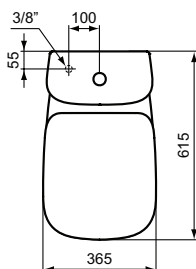

T002767	J324867	J324867 + T002867	T002667	T682067
A 60 - 100	125 - 145	100 - 165	165 - 185	185 - 215