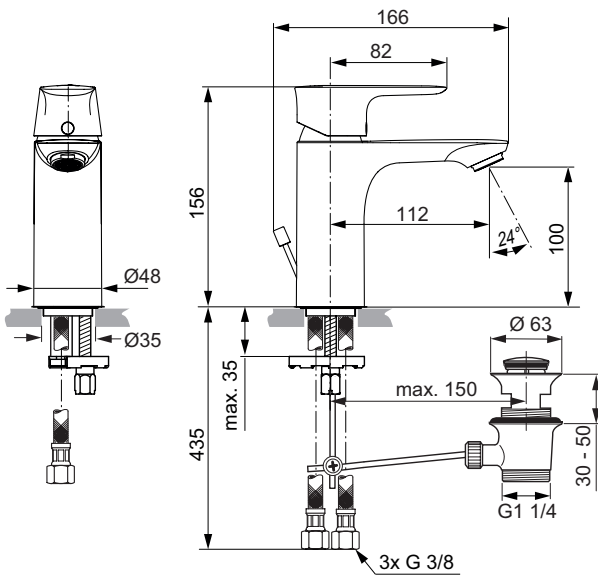

Finishes

- AA Chrome
- A2 Brushed Gold
- A5 Magnetic Grey
- GN Silver Storm