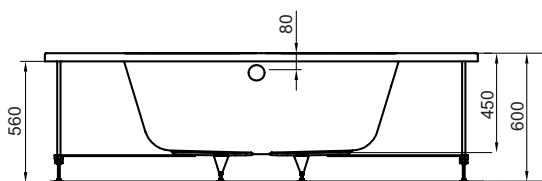

E1135 - Right hand version

Finishes

01 Euro White

	A	B	C
E 1264 ..	1400	1120	750
E 1262 ..	1300	1040	700
E 1261 ..	1200	950	650