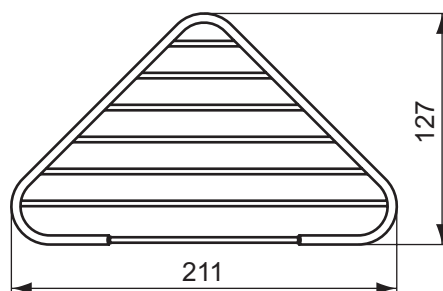

Description

Sponge/soap holder
Including fixation set

Shower bottle/sponge holder
Corner version
Including fixation set

Product

Product	W x D x H mm	Kg	Article-No.	Price/EUR
Sponge / Soap holder	197 x 137 x 48	0,4	A9112AA	
Shower bottle / Sponge holder	211 x 127 x 44	0,5	A9105AA	

Finishes

AA Chrome

Accessories

A9105