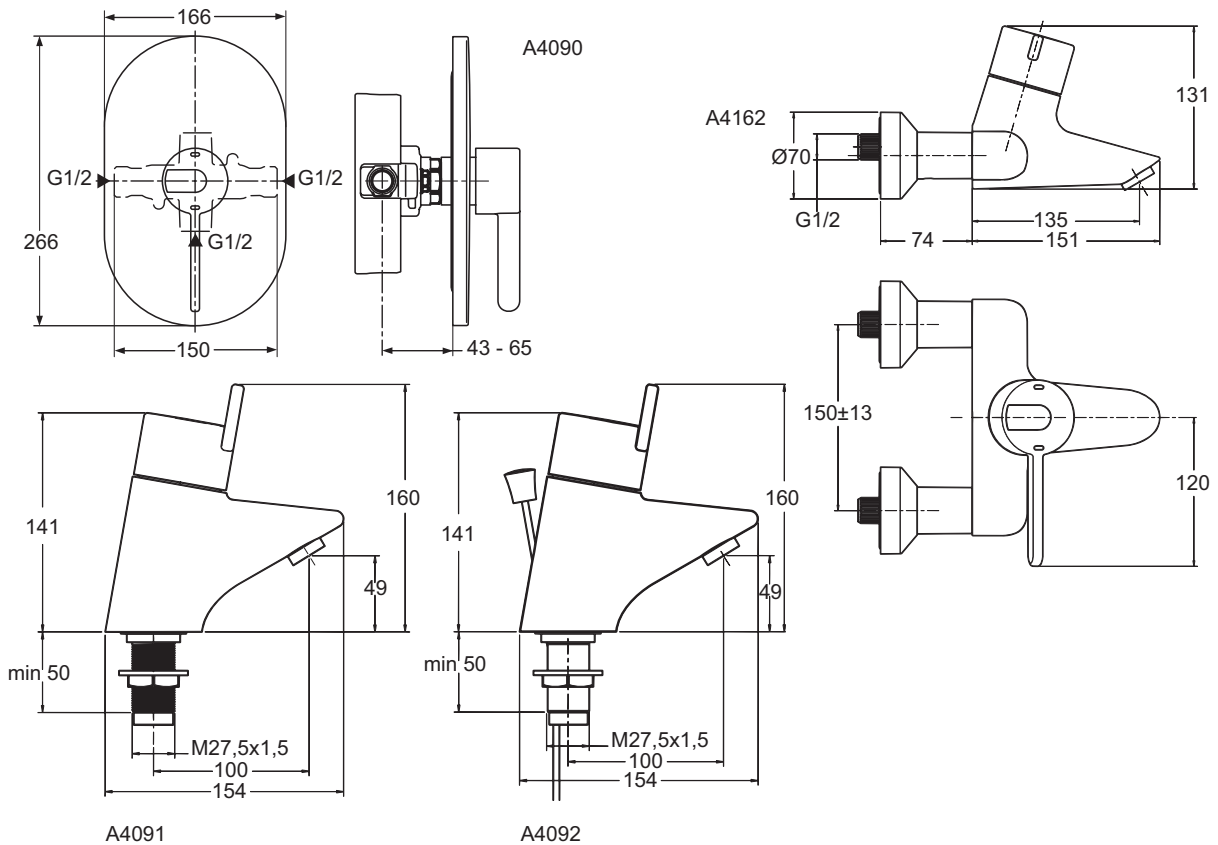

Finishes

AA Chrome

Public sector solutions