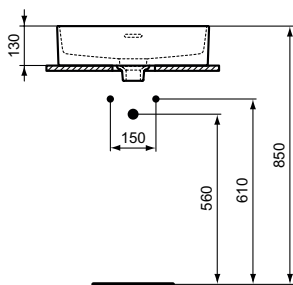

Finishes

- AA Chrome
- 01 Euro White