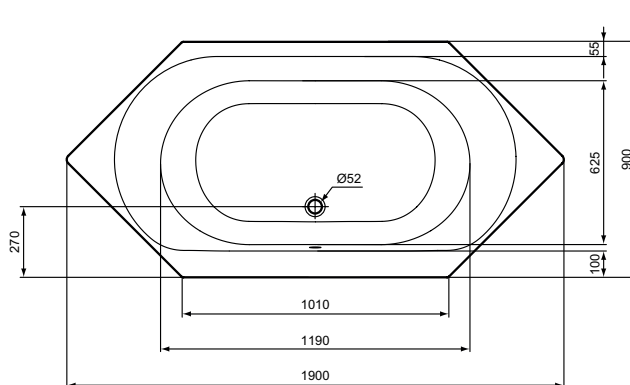

E1069

Finishes

- AA Chrome
- 01 Euro White