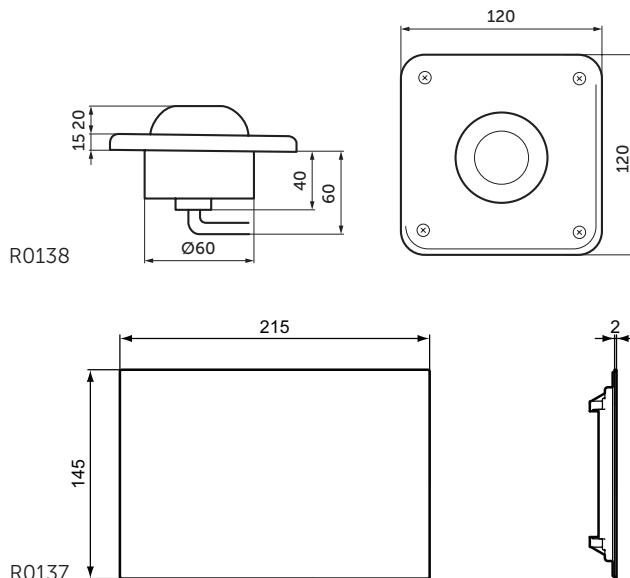

Necessary equipment

Pneumatic conversion kit for mechanical actuation frames/cisterns:
- Pneumatic conversion kit for ProSys™ 80M frames/cisterns (R014967)
- Pneumatic conversion kit for ProSys™ 120M frames/cisterns (R009867)
- Pneumatic conversion kit for ProSys™ 150M frames/cisterns (R009267)

Septa Pro™ inspection plate

Vandal resistant
- Chrome, stainless steel material (R0137AA)
- Matt Chrome, stainless steel material (R0137JG)
- White (R0137AC)

Product	W x D x H mm	Kg	Article-No.	Price/EUR
Septa Pro™ Floor pneumatic control plate - for remote installation	120 x 35 x 120	0,1	R0138MY	
Necessary equipment				
Pneumatic conversion kit for ProSys™ 80M frames/cisterns		0,2	R014967	
Pneumatic conversion kit for ProSys™ 120M frames/cisterns		0,4	R009867	
Pneumatic conversion kit for ProSys™ 150M frames/cisterns		0,2	R009267	
Septa Pro™ inspection plate (in case of installation of control plate for remote installation)	215 x 2 x 145	0,7	R0137AA R0137JG R0137AC	

Finishes

- AA Chrome
- AC White
- JG Matt Chrome
- MY Stainless Steel