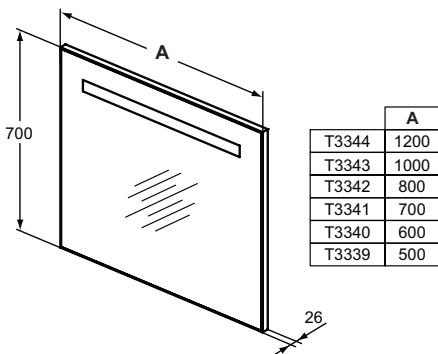

Finishes

BH Mirror