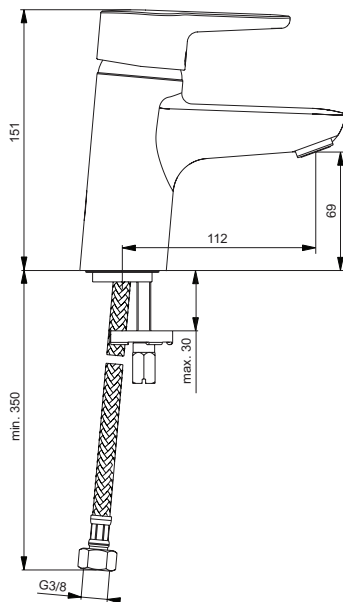

Description

One-hole basin mixer
Easy-Fix fixation
Centering & Sealing Ring
Flexible hoses G3/8" for water supply system connection (PEX hoses - antibacterial)
40 mm IS cartridge with hot water limiter, with Click
Metal pop-up waste
Metal handle with red and blue indicator
Cascade aerator
Comply with EN817
BLUE Technology
- The same with aerator Perlator and plastic pop-up waste
- The same with aerator Perlator and without pop-up waste
- The same with metal pop-up waste, with Cascade aerator with 5 l/min flow rate limiter

Product

	Article-No.	Price/EUR
One-hole basin mixer with metal pop-up waste	B9914AA	
One-hole basin mixer with plastic pop-up waste	B9916AA	
One-hole basin mixer without pop-up waste	B9917AA	
One-hole basin mixer with metal pop-up waste, with 5 l/min flow rate limiter	B9936AA	

Finishes

AA Chrome

B9917