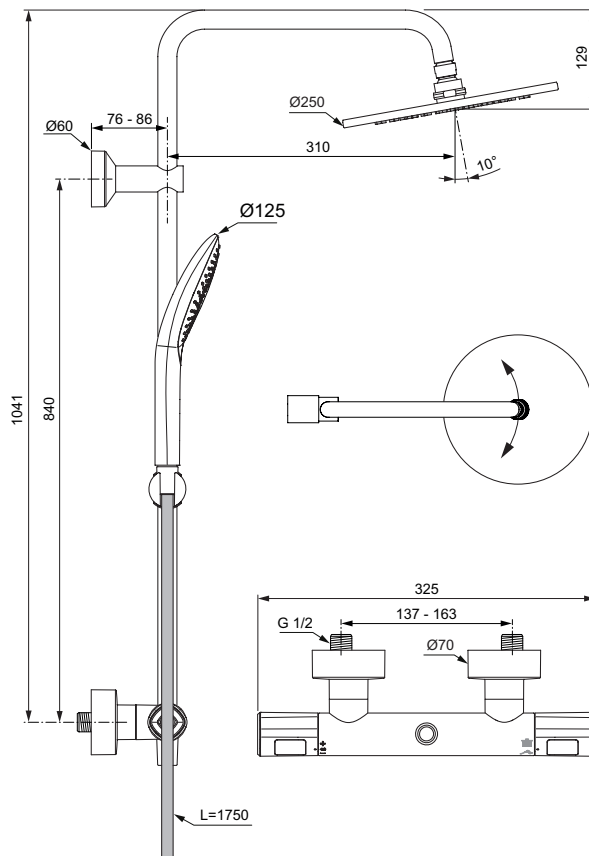

Finishes

AA Chrome