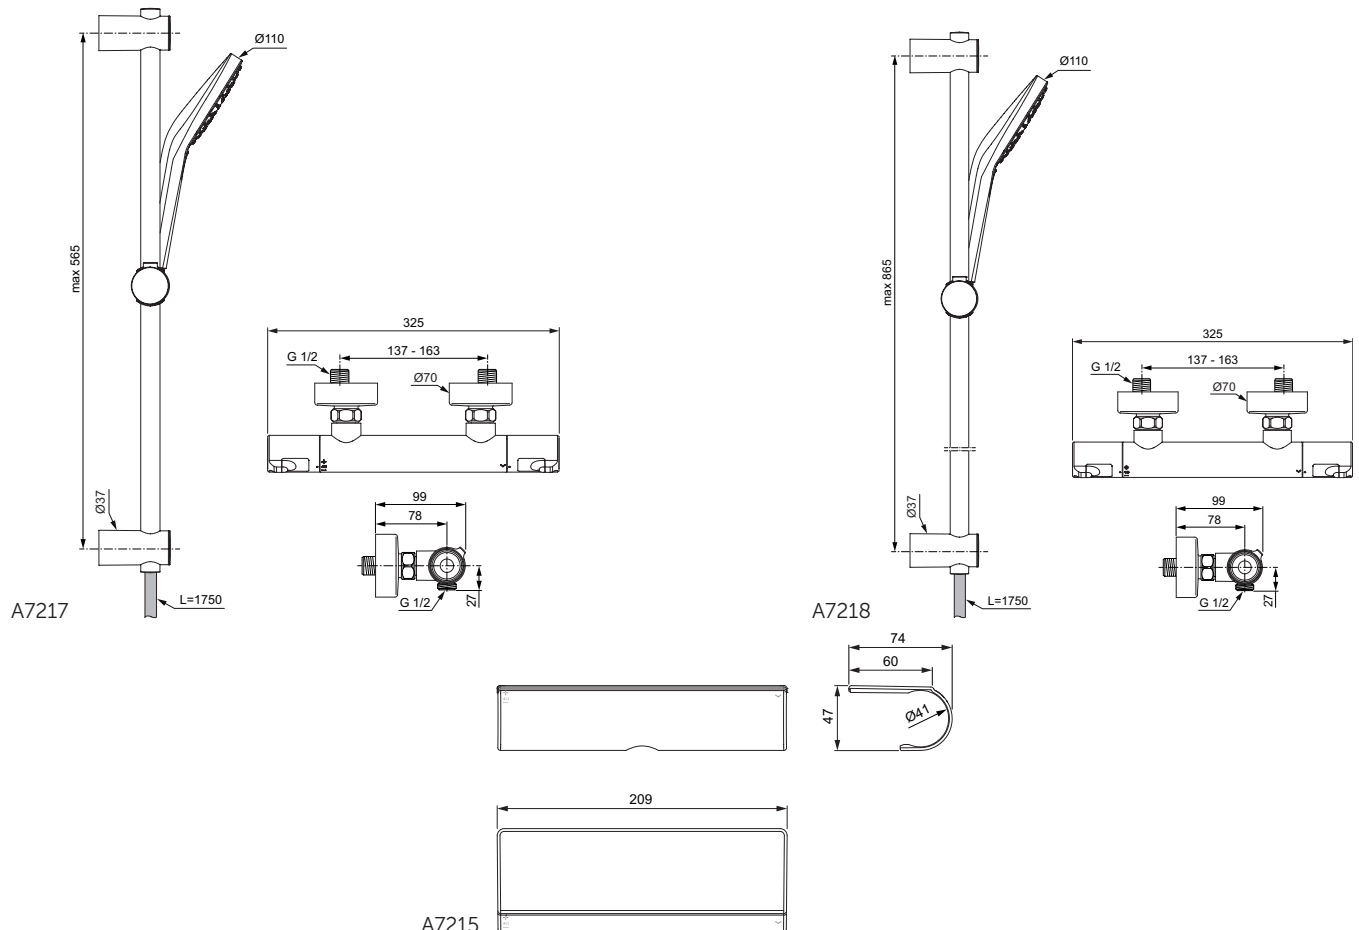

Finishes

AA Chrome