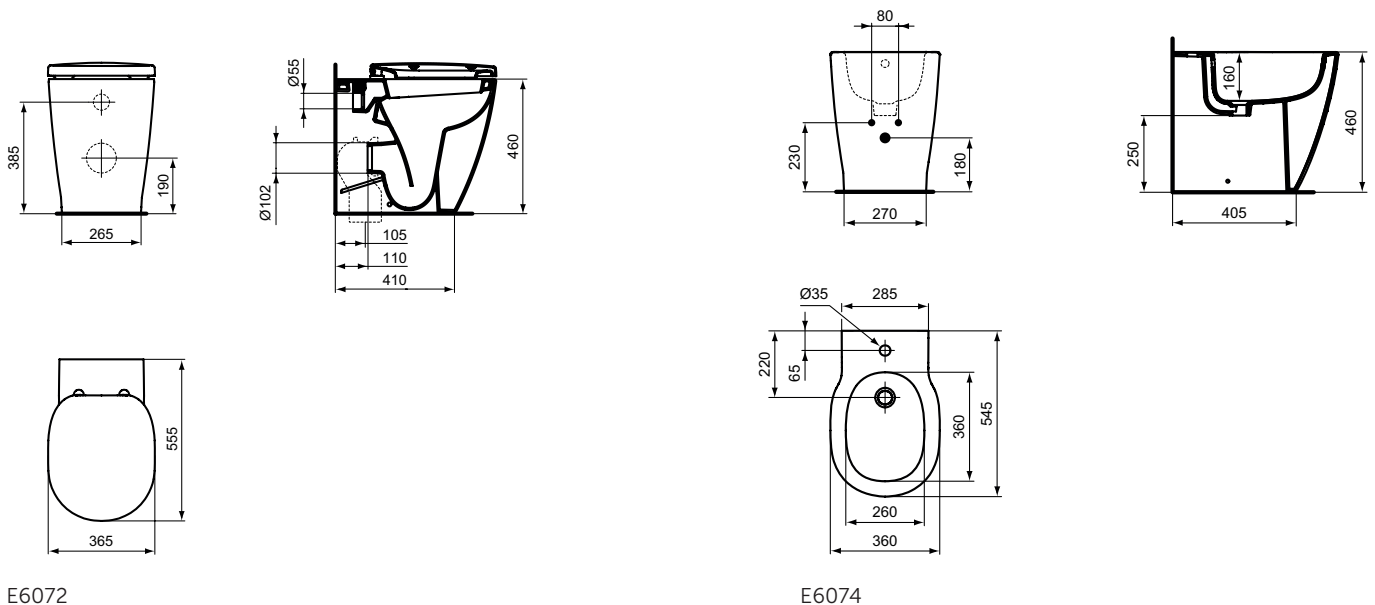

Finishes

- AA Chrome
- 01 Euro White

Public sector solutions

Description

Connect Freedom Wall mounted bowl - Raised
 Boxed rim
 Washdown
 Loose on pallet
 EN 997

Connect Freedom Wall mounted bowl - Rimless
 Elongated 70 cm projection
 Washdown
 Loose on pallet
 EN 997