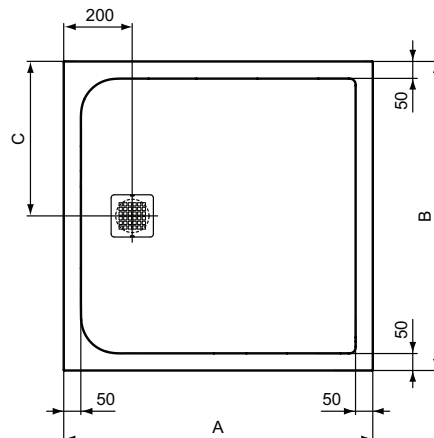

Finishes

- FR Pure white
- FS Concrete grey
- FT Beach sand
- FV Jet black

	A	B	C
K8214	800	800	400
K8215	900	900	450
K8216	1000	1000	500
K8318	1200	1200	600

Wellness