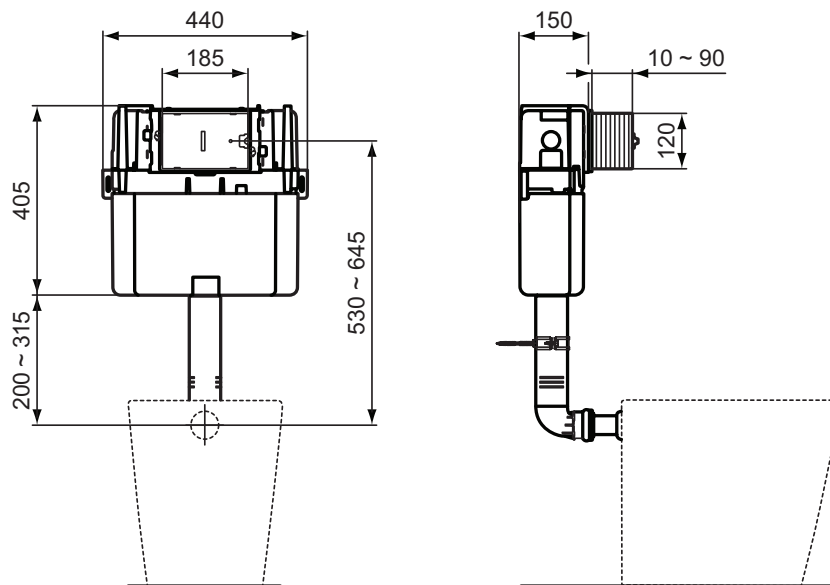

Necessary equipment

For assembly with control plates (separate order):

Mechanical control plates: Oleas™ (in case of frontal actuation) M1, M2, M3, M4; Solea™ M1, M2; Septa Pro™ M1, M2

Mechanical control plates: Oleas™ (in case of top actuation) M1, M2, M3, M4 (in combination with conversation kit for TOP actuation Oleas™)

Conversation kit for actuation from TOP for mechanical control plates Oleas™ M1, M2, M3, M4 R017667

OR

Mechanical control plates (in combination with SmartFlush kit R018667): Oleas™ SmartFlush M1, M2

SmartFlush kit (in combination with Mechanical control plates Oleas™ SmartFlush M1, M2) R018667

OR

Pneumatic control plates (in combination with Pneumatic conversation kit R009267): Oleas™ P1, P2, P3 Solea™ P1, P2; Septa Pro™ P1, P2, P3, P4, Floor; Septa Pro™ XS P1, P2

Pneumatic conversation kit (in combination with pneumatic control plates) R009267

Product	W x D x H mm	Kg	Article-No.	Price/EUR
ProSys™ 150M built-in cistern	440 x 150 x 530-645	3,9	R014167