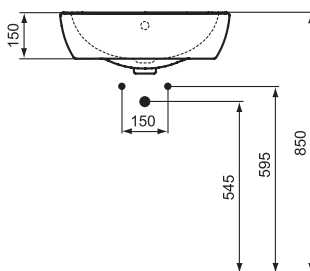

Ceramic products

Description

Countertop basin 50 cm
In carton box
EN 14688
Including: Furniture cutting template VV2401290519

Semi-countertop basin 55 cm
In carton box
EN 14688
Including: Fixation set E209167, Furniture cutting template VV2401290520

Product	W x D x H mm	Kg	Article-No.	Price/EUR
Countertop basin 50 cm	500 x 430 x 180	9,5	T059201	
Semi-countertop basin 55 cm	550 x 450 x 195	13,5	T059001	

Recommended equipment

Siphon waste G1 1/4 - tubular type	A2305AA	
Stop angle valve (water connection G1/2, connection with mixer 10 mm/ G3/8) - 1 pc	B7883AA	
Escutcheon for siphon G1 1/4 (in case installation with mixer without pop-up waste)	B4801AA	

Finishes

- AA Chrome
- 01 Euro White