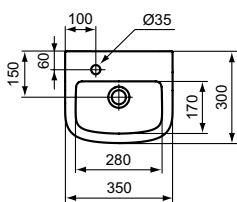

Description

Handwash basin 40 cm
Central tap hole punched, with overflow
In carton box
EN 14688
For assembly with: pedestal small T427201, semi-pedestal small T426701 or alone with siphon

Handwash basins 35 cm
- 1 Left tap hole punched, with overflow
- 1 Right tap hole punched, with overflow
In carton box
EN 14688
For assembly with: pedestal small T427201 or alone with siphon

Pedestal small
Loose on pallet

Semi-pedestal small
Loose on pallet
Including: Fixation set TT0257919

Product	W x D x H mm	Kg	Article-No.	Price/EUR
Handwash basin 40 cm	400 x 360 x 170	11,0	T056701	
Handwash basin 35 cm, Left tap hole punched	350 x 300 x 150	9,0	T056801	
Handwash basin 35 cm, Right tap hole punched	350 x 300 x 150	9,0	T056901	

Recommended equipment

Floor standing pedestal small, loose on pallet	T427201
Semi-pedestal small, loose on pallet	T426701
Fixation set M8 x 90 mm	K714467
Siphon waste G1 1/4 - tubular type	A2305AA
Stop angle valve (water connection G1/2, connection with mixer 10 mm/ G3/8) - 1 pc	B7883AA
Escutcheon for siphon G1 1/4 (in case installation with mixer without pop-up waste)	B4801AA

Finishes

- AA Chrome
- 01 Euro White

T0568

T0569