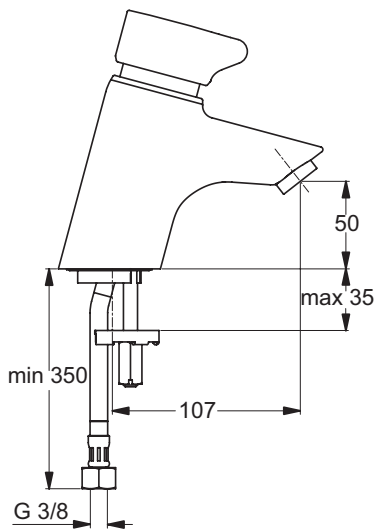

Finishes

AA Chrome

B8295