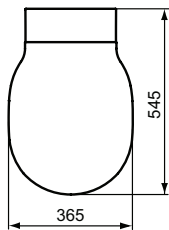

Description

Wall mounted bowl with fully hidden fixation - AquaBlade® Washdown
Including fixation kit TT0299598 (for fully hidden attachment - no lateral holes)
In carton box
EN 997
Note: AquaBlade® WCs installation with pressure flush valve is not recommended!

Wall mounted bowl with fully hidden fixation - Rimless Washdown
Including fixation kit TT0299598 (for fully hidden attachment - no lateral holes)
In carton box
EN 997
Note: Rimless WCs installation with pressure flush valve is not recommended!

Necessary equipment

Seat and cover THIN, metal hinges, duroplast (E036501)
Seat and cover THIN, SOFT CLOSE with Easy Take Off hinges, duroplast (E036601)

Recommended equipment

Installation systems (see section 2.2. Installation systems)

Product	W x D x H mm	Kg	Article-No.	Price/EUR
Wall mounted bowl with fully hidden fixation - AquaBlade®	360 x 540 x 350	24,5	E005401	
Wall mounted bowl with fully hidden fixation - Rimless	360 x 540 x 350	24,0	E015501	
Necessary equipment				
Seat and cover THIN, metal hinges		2,5	E036501	
Seat and cover THIN, SOFT CLOSE with Easy Take Off hinges		2,5	E036601	
Recommended equipment				
Holey restrictor (in case nominal full flush volume is more than 6L up to 9L)			WW965956	

Finishes

01 Euro White

E0054

E0155