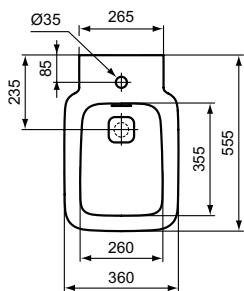

Finishes

- AA Chrome
- 01 Euro White

T2969