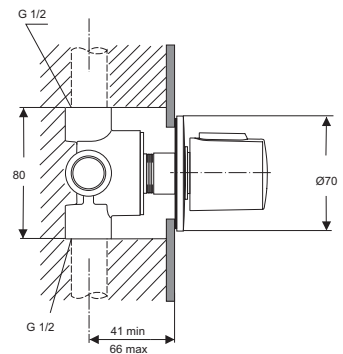

Description

Ceratherm 100 New built-in stop valve
On/Off valve Kit 2 version (visible part)
Plastic escutcheon
Plastic handle
Comply with EN200
To be used only in combination with:
- A2356NU Kit 1 (internal part) (See Section Built-in parts)
- A2359NU Kit 1 (internal part) (See Section Built-in parts)

Alpha New built-in stop valve
Kit 2 version (visible part)
Plastic escutcheon, chrome
Plastic handle, logo Ideal Standard
Insert for handle Blue color (insert for handle Red color - separately into the box)
Comply with EN200
To be used only in combination with:
- BC461NU Kit 1 (internal part) (See Section Built-in parts)

Ceratherm 100 New built-in valve diverter
On/Off valve Kit 2 version (visible part)
Plastic escutcheon
Plastic handle
Comply with EN200
To be used only in combination with:
- A2391NU Kit 1 (internal part) G1/2"connection, 3/4 positions diverter, 3 outlets (See Section Built-in parts)
- A2393NU Kit 1 (internal part) G1/2"connection, 2/3 positions diverter, 2 outlets (See Section Built-in parts)

Sanitary brass

Product	Article-No.	Price/EUR
Ceratherm 100 New Built-in stop valve, external part	A4656AA	
Alpha New Built-in stop valve, external part	BC463AA	
Ceratherm 100 New Built-in valve diverter, external part	A4657AA	

Necessary equipment

Built-in Kit 1 stop valve, for G1/2 connection and ceramic valve G1/2	A2356NU	
Built-in Kit 1 stop valve, for G3/4 connection and rubber valve G3/4	A2359NU	
Built-in Kit 1 stop valve, G1/2 , rubber sealing	BC461NU	
Multiway diverter built-in 4/3	A2391NU	
Multiway diverter built-in 3/2	A2393NU	

Finishes

AA Chrome

A4657