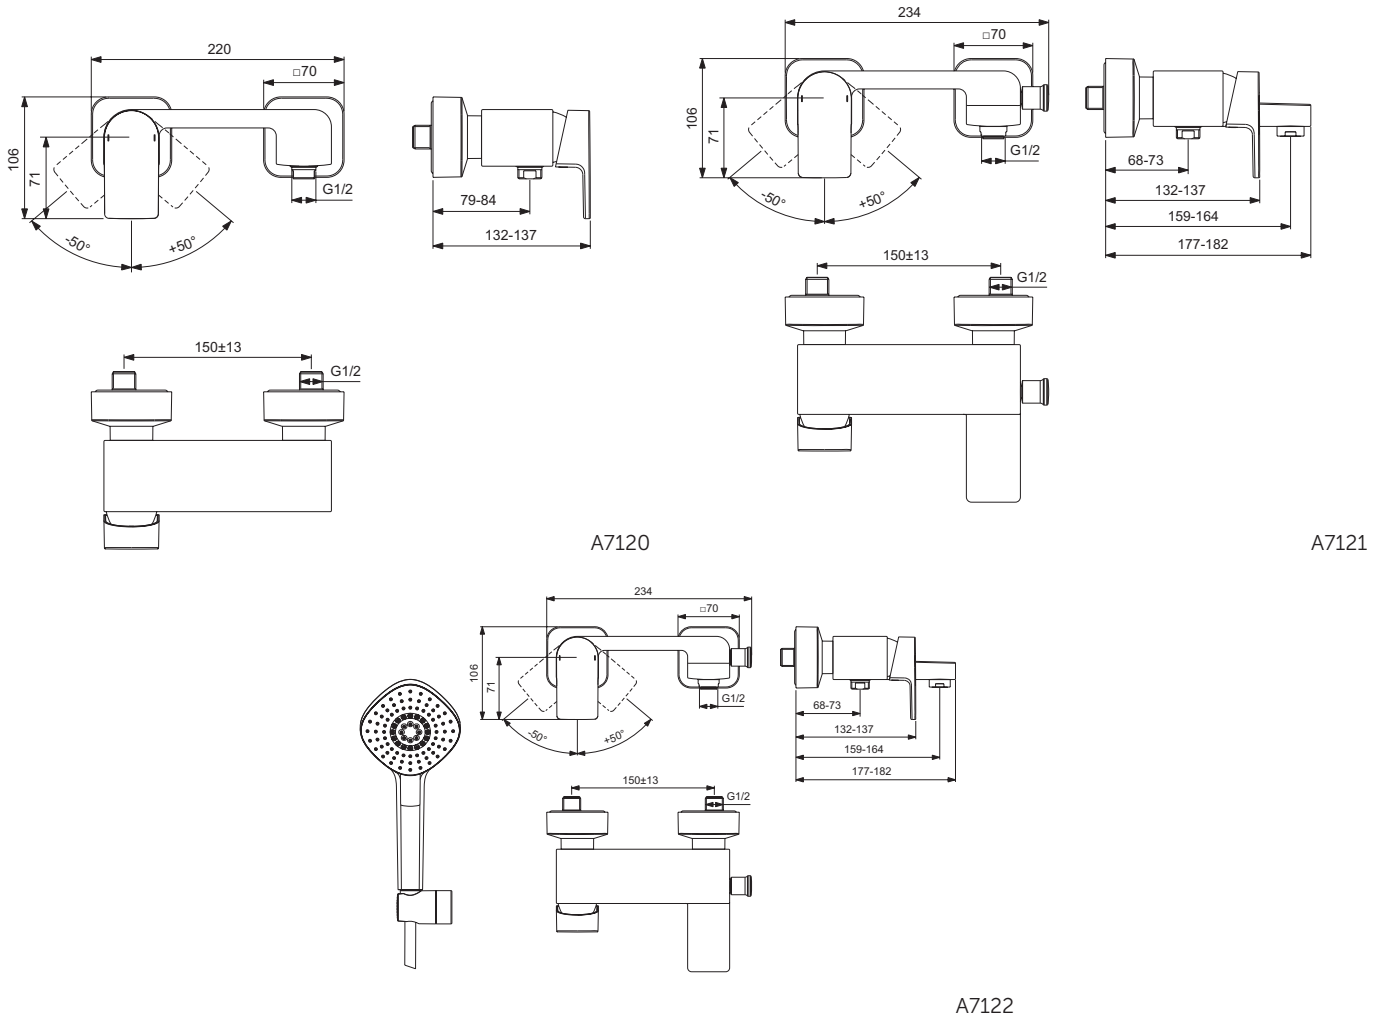

Finishes

AA Chrome