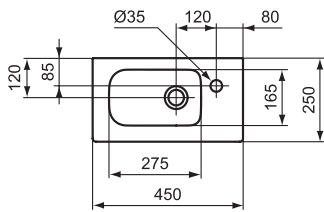

Finishes

- AA Chrome
- 01 Euro White

E1361