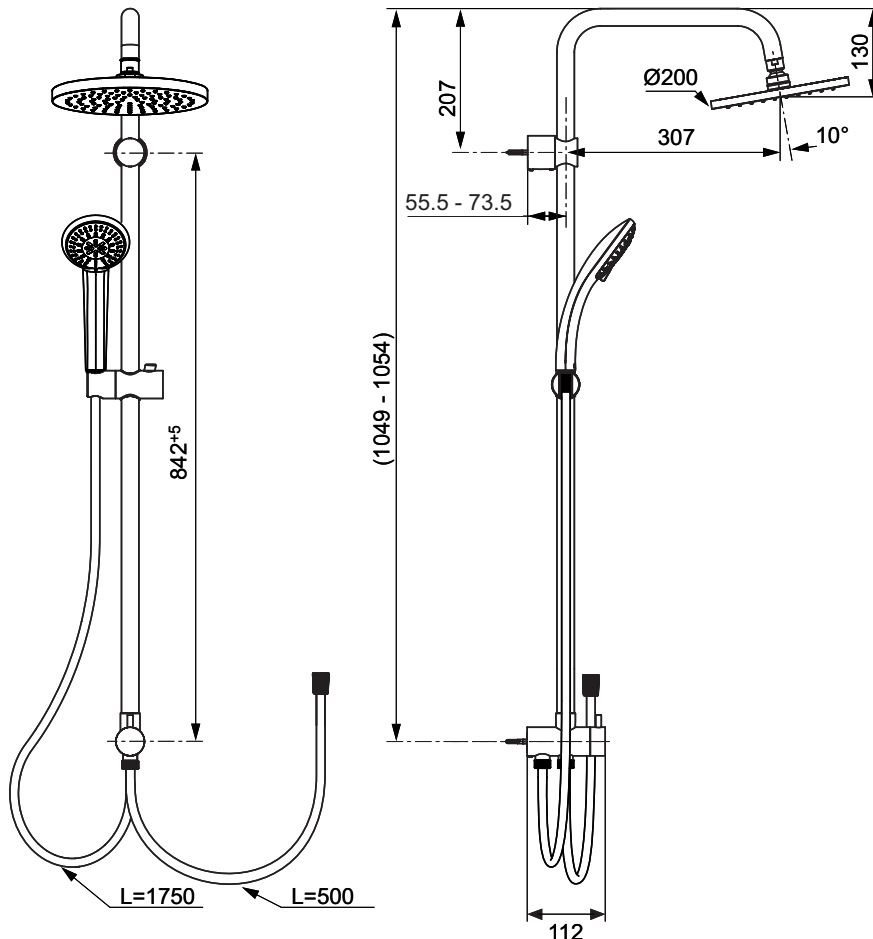

Finishes

AA Chrome