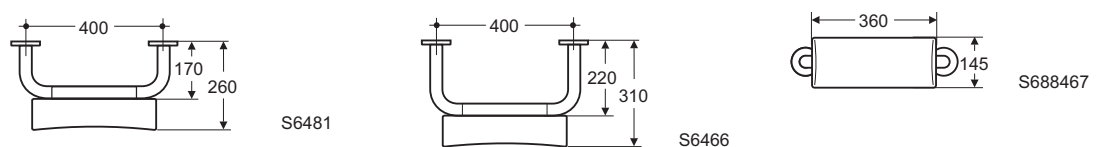

Description

Contour 21 wall mounted WC pan - Rimless
Horizontal outlet
- 70 cm projection
- 75 cm projection
Logo Armitage Shanks

Necessary equipment

Seat no cover, top fixing hinges with retaining buffers (S4066xx)

Recommended equipment

Installation systems (see section 2.2. Installation systems)

Product	W x D x H mm	Kg	Article-No.	Price/EUR
Wall mounted WC pan - Rimless, 70 cm projection	360 x 700 x 450	31,7	S307701	
Wall mounted WC pan - Rimless, 75 cm projection	360 x 750 x 450	32,1	S307801	

Necessary equipment

Seat no cover, top fixing hinges with retaining buffers			S406636 S4066LJ S406601 S4066RN	

Recommended equipment

Back support (rails only) for 70 cm projection WC			S6481AC S6481MY S648136 S6481LJ S6481RN	
Back support (rails only) for 75 cm projection WC			S6466AC S6466LJ S6466RN S646636 S6466MY	
Backrest cushion, support and clips (for S6481, S6466)			S688467	

Finishes

- AC White
- MY Stainless Steel
- LJ Grey Varnish
- 01 Euro White
- 36 Blue
- RN Charcoal

	A	B
S3077	700	195
S3078	750	245