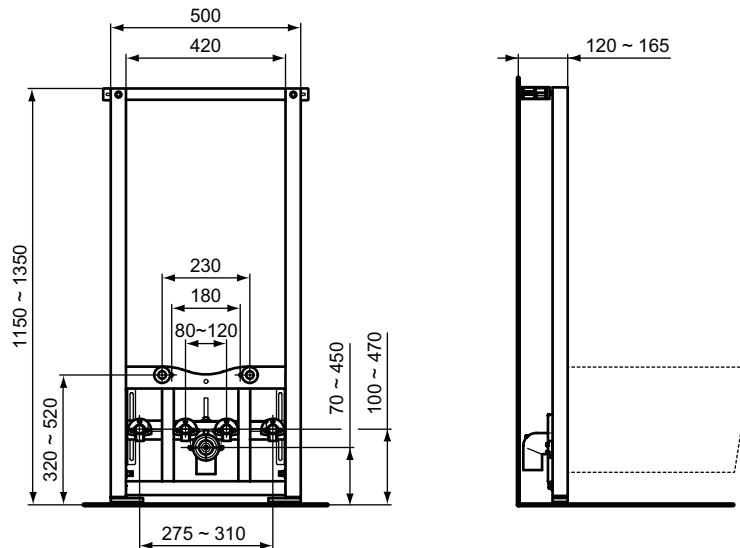

Accessories Included:

- Bidet fixing hardware
- Frame fastening materials
- Outlet bend multi fit 40-32/50-40 mm
- G ½ fittings for water connection - 2 pcs

Installation systems

Product	W x D x H mm	Kg	Article-No.	Price/EUR
ProSys™ bidet frame	500 x 120-165 x 1150-1350	13,0	R016267	