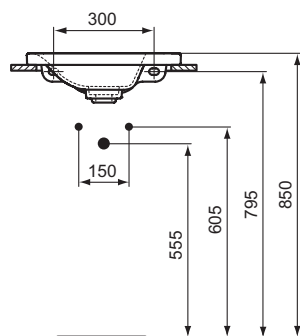

Finishes

- AA Chrome
- 01 Euro White