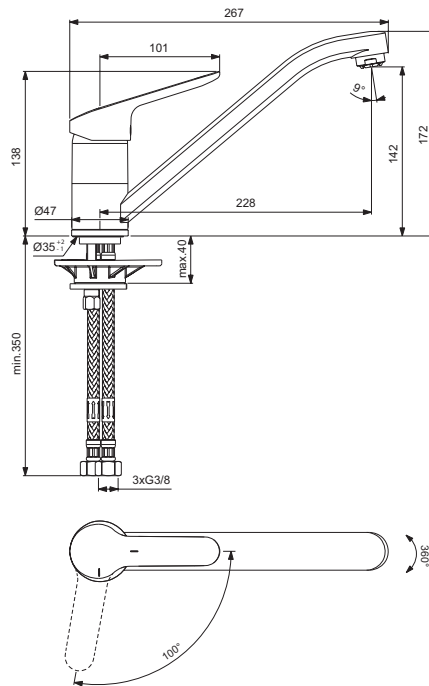

Description

One-hole sink mixer BlueStart® with tubular spout
Brass body with soldered tubular spout
Metal handle with red and blue colour indication - printed on handle
Cold water in central position BlueStart
Aerator Perlator M24x1
38 mm cartridge FirmaFlow® with hot water limiter + Click technology
Flexible hoses PEX G3/8"
Easy-Fix system for installation with centering & sealing ring
Comply with EN817
- The same for low pressure ND, with 3 pcs flexible hoses PEX G3/8"
for low pressure application
- Pre-window version, with Fixation-socket for window solution

Product

Product	Article-No.	Price/EUR
One-hole sink mixer	BC129AA	
One-hole sink mixer for low pressure ND	BC130AA	
One-hole sink mixer pre-window version	BC132AA	

Finishes

AA Chrome

BC130

Sanitary brass