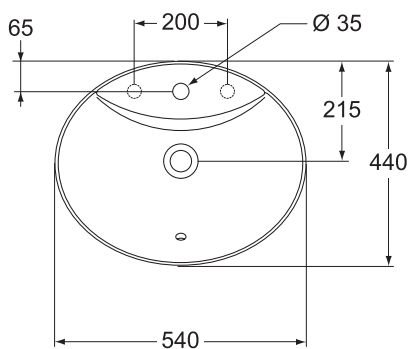

Finishes

- AA Chrome
- 01 Euro White