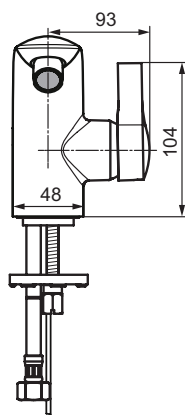

A4268

Sanitary brass