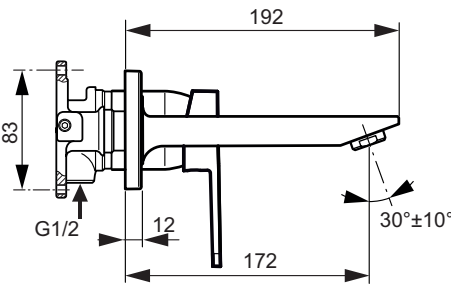

Finishes

AA Chrome