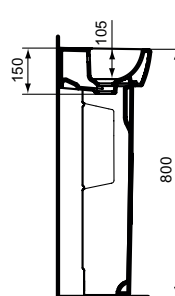

Description

Handwash basin 40 cm
Central tap hole punched, with overflow
In carton box
EN 14688
For assembly with: pedestal small T427201, semi-pedestal small T426701 or alone with siphon

Handwash basins 35 cm
- 1 Left tap hole punched, with overflow
- 1 Right tap hole punched, with overflow
In carton box
EN 14688
For assembly with: pedestal small T427201 or alone with siphon

Pedestal small
Loose on pallet

Semi-pedestal small
Loose on pallet
Including: Fixation set TT0257919

Product	W x D x H mm	Kg	Article-No.	Price/EUR
Handwash basin 40 cm	400 x 360 x 170	11,0	T056701	
Handwash basin 35 cm, Left tap hole punched	350 x 300 x 150	9,0	T056801	
Handwash basin 35 cm, Right tap hole punched	350 x 300 x 150	9,0	T056901	

Recommended equipment

Floor standing pedestal small, loose on pallet	T427201
Semi-pedestal small, loose on pallet	T426701
Fixation set M8 x 90 mm	K714467
Siphon waste G1 1/4 - tubular type	A2305AA
Stop angle valve (water connection G1/2, connection with mixer 10 mm/ G3/8) - 1 pc	B7883AA
Escutcheon for siphon G1 1/4 (in case installation with mixer without pop-up waste)	B4801AA

Finishes

- AA Chrome
- 01 Euro White

T0568

T0569