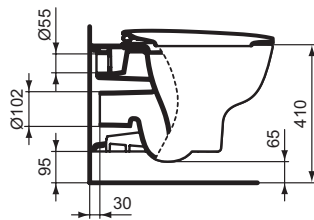

Finishes

01 Euro White

T3860