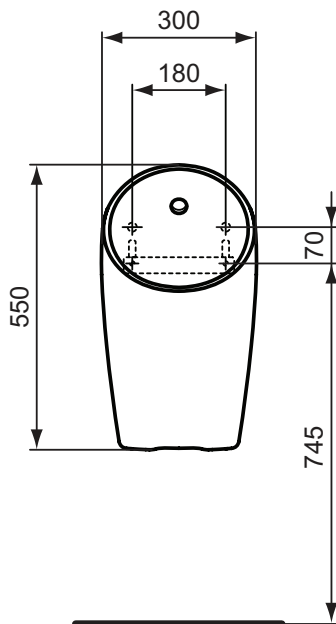

Finishes

01 Euro White