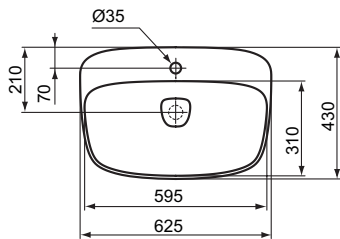

Finishes

- AA Chrome
- 01 Euro White
- MA Euro white Ideal Plus

T0445

T0443

Ceramic products

Description

Floor standing single BTW bowl - AquaBlade®
 Washdown
 Back to wall
 Horizontal outlet (universal)
 Including:
 - Fixation set TT0257919
 - Outlet bend 90° (vertical) J324867
 In carton box
 EN 997
 - Version with seat & cover T676601, metal hinges, duroplast
 - Version with seat & cover T676701/T676783, SOFT CLOSE with Easy Take Off hinges, duroplast