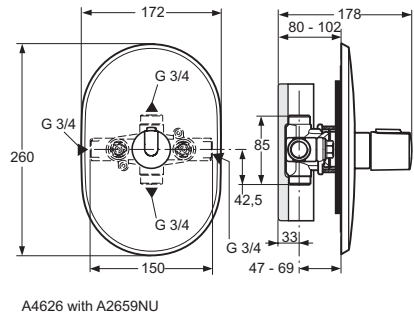

Finishes

AA Chrome