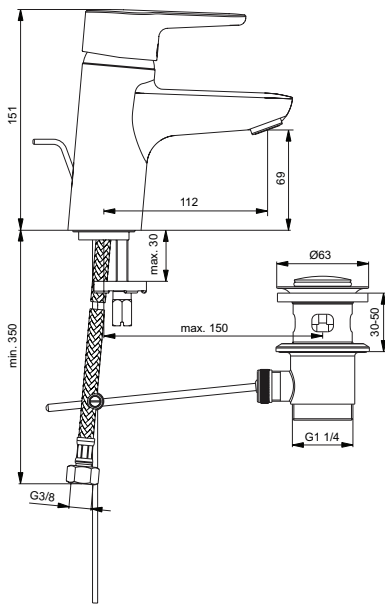

Finishes

AA Chrome

B9914