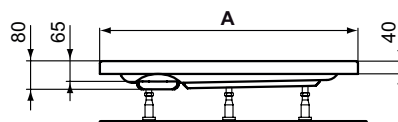

Finishes

- AA Chrome
- 01 Euro White

	A	B	C
K 2781 ..	1000	875	450
K 2780 ..	900	770	350
K 2779 ..	800	670	250