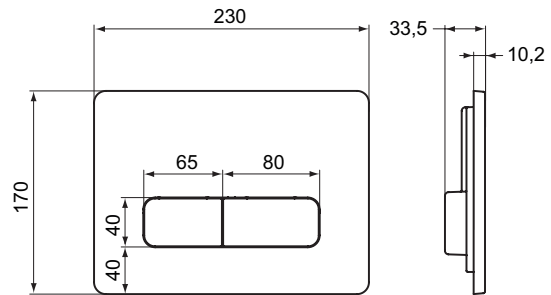

Description

Chrome plated Dual flush control plate RECTANGULAR
ABS made, IS logo
For assembly with W370567 or W370767

Mat Chrome plated Dual flush control plate RECTANGULAR
ABS made, IS logo
For assembly with W370567 or W370767

White Dual flush control plate RECTANGULAR
ABS made, IS logo
For assembly with W370567 or W370767

Chrome plated Dual flush control plate ROUNDED
ABS made, IS logo
For assembly with W370567 or W370767

Product	W x D x H mm	Kg	Article-No.	Price/EUR
Dual flush control plate (Rectangular)	230 x 10,2 x 170	0,5	W3708AA	
			W3708AC	
			W3708AD	
Dual flush control plate (Rounded)	230 x 10,2 x 170	0,5	W3709AA	

Finishes

- AA Chrome
- AC White
- AD Matt Chrome

W3709