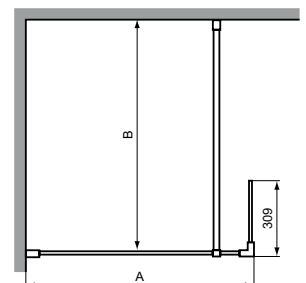

Panel	Dim.A	Dim.B
700	654 - 677	650 - 994
760	714 - 737	650 - 994
800	754 - 777	650 - 994
900	854 - 877	650 - 994
1000	954 - 977	650 - 994
1200	1154 - 1177	650 - 994
1400	1354 - 1377	650 - 994
1600	1554 - 1577	650 - 994

Recommended opening minimum 500mm

(1 panel, 1 straight bracket and 1 return panel required)