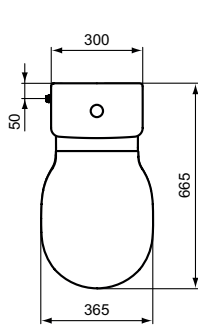

E0137
E0733

A 60 - 150	175 - 205	155 - 225	165 - 210