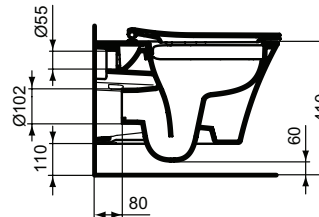

Description

Wall mounted bowl with fully hidden fixation - AquaBlade® Washdown
Including fixation kit TT0299598 (for fully hidden attachment - no lateral holes)
In carton box
EN 997
Note: AquaBlade® WCs installation with pressure flush valve is not recommended!

Wall mounted bowl with fully hidden fixation - Rimless Washdown
Including fixation kit TT0299598 (for fully hidden attachment - no lateral holes)
In carton box
EN 997
Note: Rimless WCs installation with pressure flush valve is not recommended!

Necessary equipment

Seat and cover THIN, metal hinges, duroplast (E036501)
Seat and cover THIN, SOFT CLOSE with Easy Take Off hinges, duroplast (E036601)

Recommended equipment

Installation systems (see section 2.2. Installation systems)

Product	W x D x H mm	Kg	Article-No.	Price/EUR
Wall mounted bowl with fully hidden fixation - AquaBlade®	360 x 540 x 350	24,5	E005401	
Wall mounted bowl with fully hidden fixation - Rimless	360 x 540 x 350	24,0	E015501	
Necessary equipment				
Seat and cover THIN, metal hinges		2,5	E036501	
Seat and cover THIN, SOFT CLOSE with Easy Take Off hinges		2,5	E036601	
Recommended equipment				
Holey restrictor (in case nominal full flush volume is more than 6L up to 9L)			WW965956	

Finishes

01 Euro White

E0054

E0155