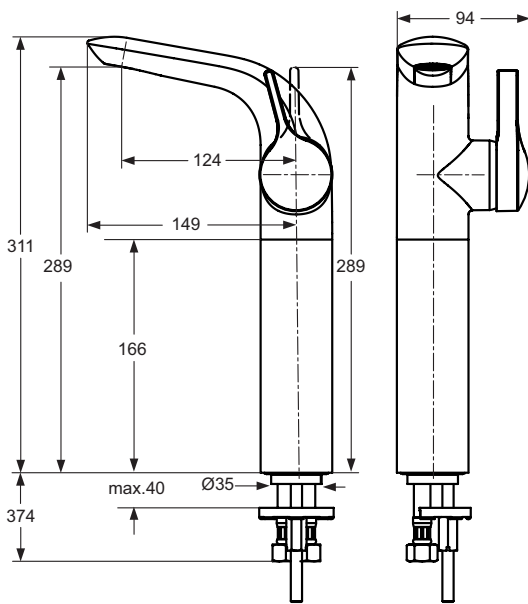

Finishes

AA Chrome

A4266