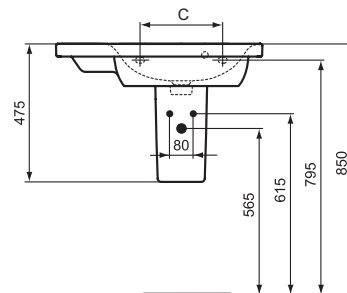

Finishes

- AA Chrome
- 01 Euro White