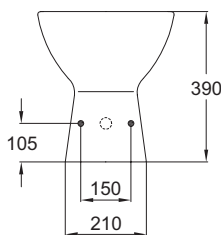

Finishes

- AA Chrome
- 01 Euro White

V4140