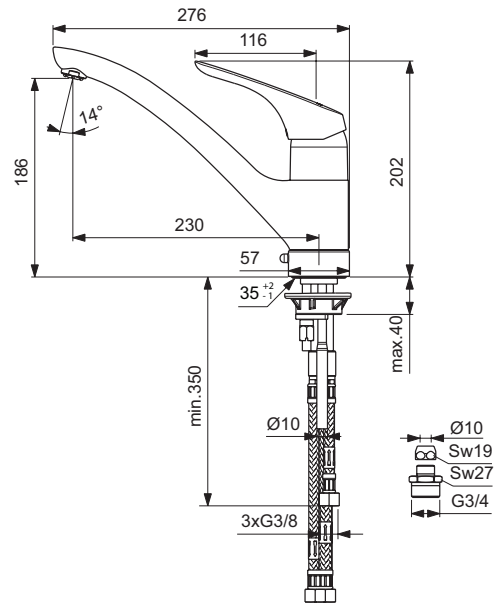

Finishes

AA Chrome

B5346

B6916

Sanitary brass