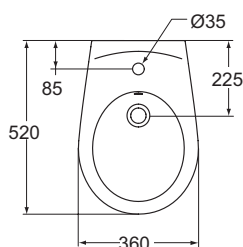

Description

Floor standing bidet
One tap hole punched
Loose on pallet
EN 14528
Recommended fixation set M 6 x 70 mm - not included

Wall mounted bidet
One tap hole punched, for over rim supply
Loose on pallet
EN 14528

Product	W x D x H mm	Kg	Article-No.	Price/EUR
Floor standing bidet	355 x 530 x 390	17,0	V414001	
Wall mounted bidet	360 x 520 x 350	15,0	V493101	

Recommended equipment

Fixation set M6 x 70 mm for floor standing bidet	WW965068	
Siphon waste for bidet G1 1/4	A2307AA	
Stop angle valve (water connection G1/2, connection with mixer 10 mm/ G3/8) - 1 pc	B7883AA	

Finishes

- AA Chrome
- 01 Euro White

V4140

V4931