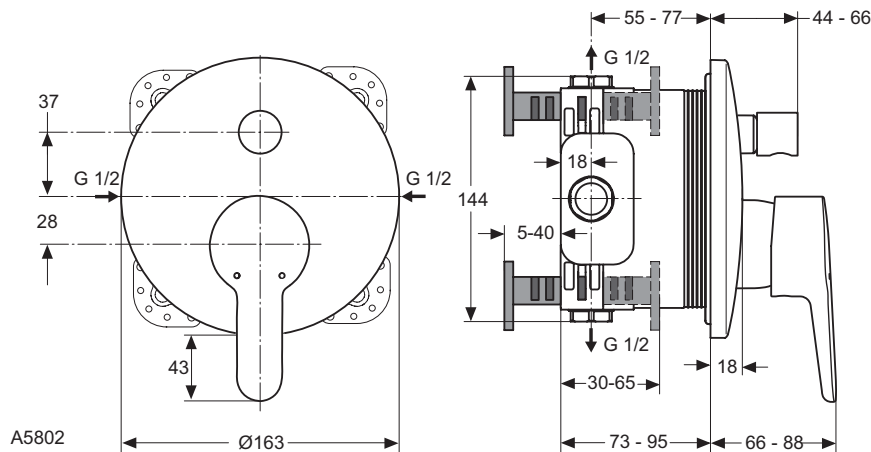

Finishes

AA Chrome