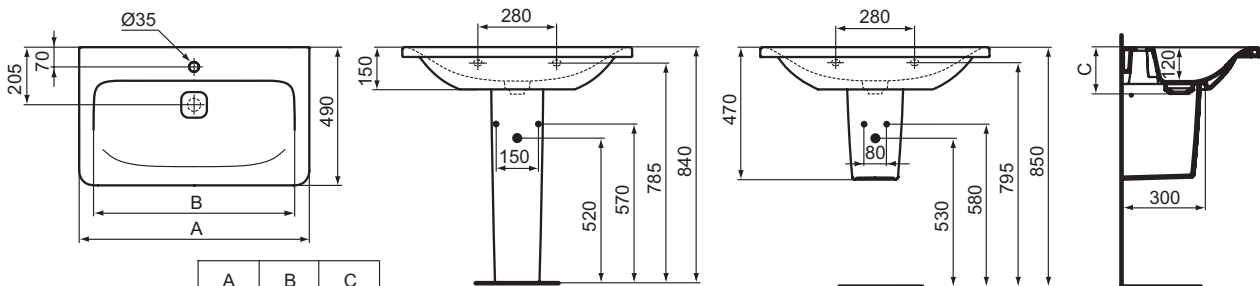

Finishes

- AA Chrome
- 01 Euro White

	A	B	C
K0872	1015	885	165
K0879	815	715	170
K0878	615	500	165