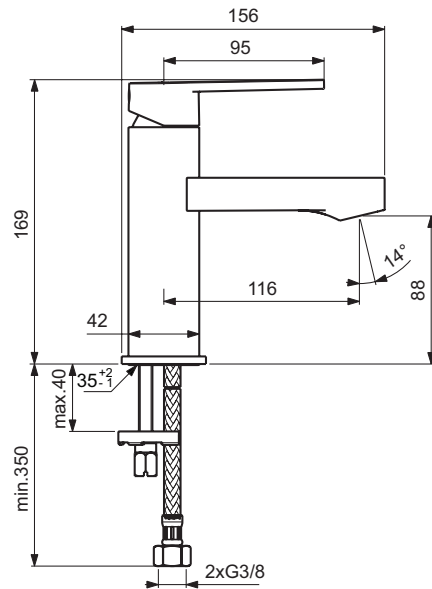

Description

One-hole basin mixer
Easy-Fix fixation system
Flexible hoses G3/8" for water supply system connection
35 mm cartridge with hot water limiter
Metal pop-up waste
Metal handle with red and blue indicator
Cache aerator M21,5x1 with 5 l/min flow rate limiter
Comply with EN817
- The same without pop-up waste

Sanitary brass

Product

	Article-No.	Price/EUR
One-hole basin mixer with pop-up waste	B0618AA	
One-hole basin without pop-up waste	B0600AA	

Finishes

AA Chrome