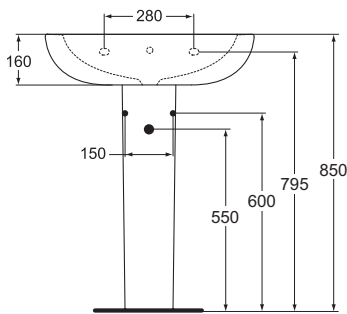

Finishes

- AA Chrome
- 01 Euro White

* 150 In case of installation without semipedestal