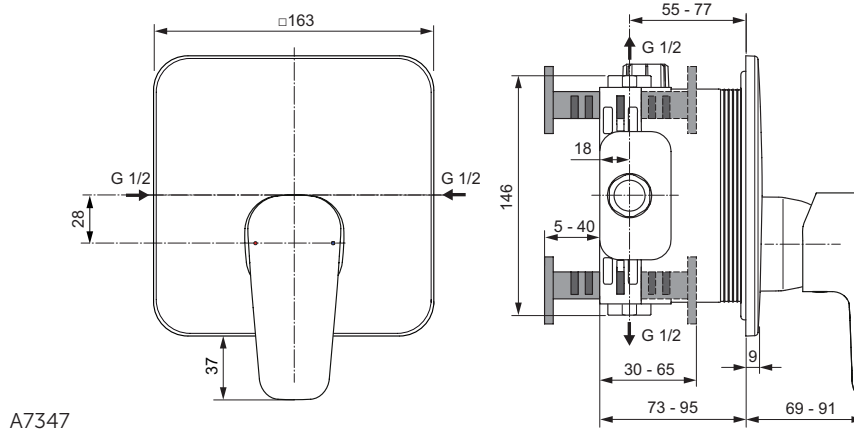

Finishes

AA Chrome

Sanitary brass

Description

One-hole basin mixer with Click waste
 35 mm ceramic cartridge with hot water limiter
 Metal handle with red and blue colour indication
 Cache aerator with 5 l/min flow rate limiter (mounted on the product)
 Flow straightener outlet (in the box separately)
 Click waste
 Easy-Fix fixation
 Flexible hoses G3/8" for water supply
 Comply with EN817