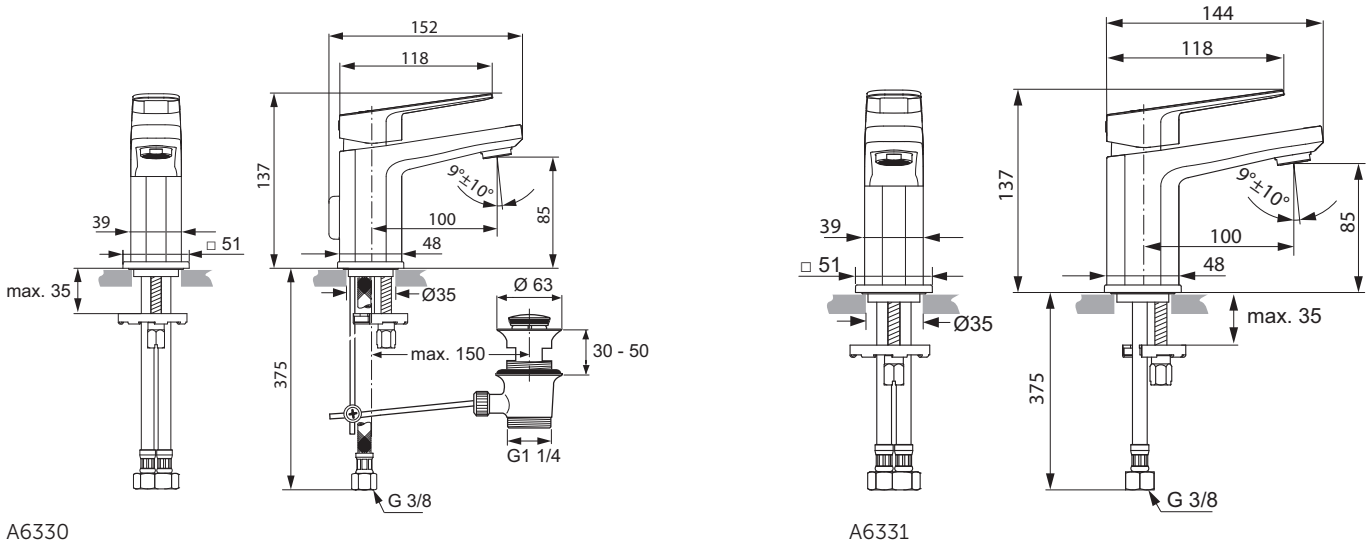

Finishes

AA Chrome