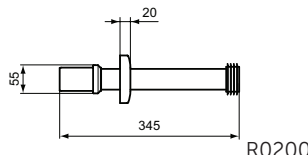

R0185

R0200