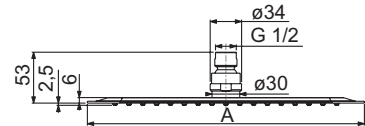

Finishes

- AA Chrome
- MY Stainless Steel