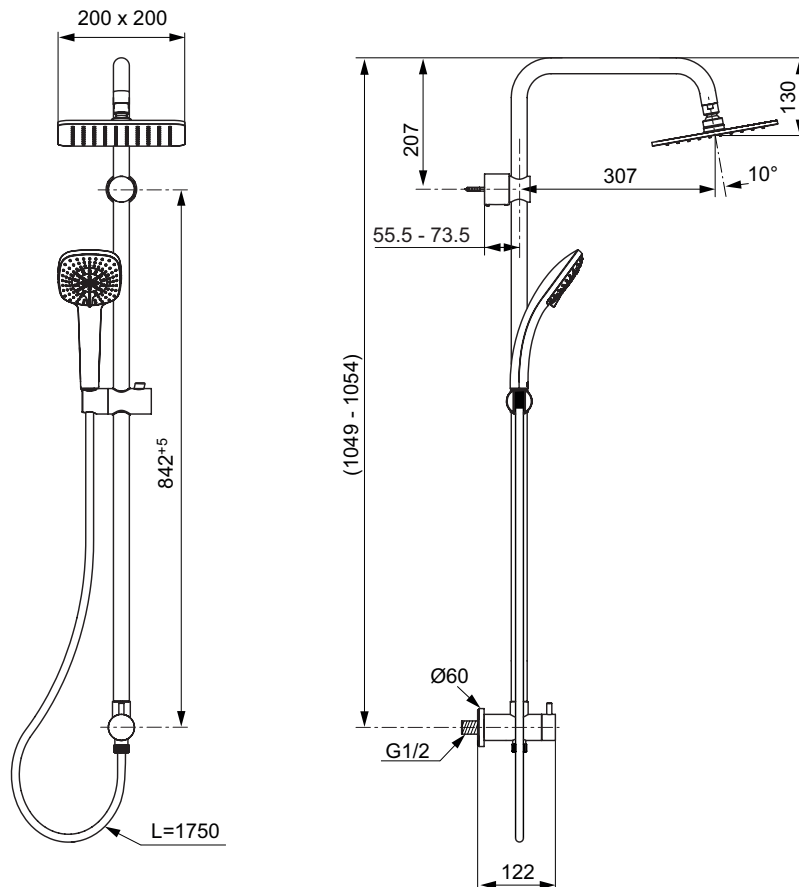

Finishes

AA Chrome