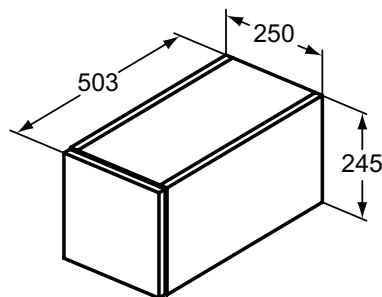

Description

Base unit
Wall mounted
1 drawer with Push-to-open system (no handle)
Including mounting kit
Can be combined with worktops or installable individually
completing it with the appropriate worktops
Suitable with Frame bars installation

Type of materials: See section 4. Technical information: Materials

Furniture and mirrors

Product	W x D x H mm	Kg	Article-No.	Price/EUR
Base unit 50 cm	500 x 503 x 245	17,0	U8421WG U8421FF U8421FX U8421FW	
Base unit 25 cm	250 x 503 x 245	14,5	U8419WG U8419FF U8419FX U8419FW	

Finishes

- FF Wood light brown
- FW Dark Wood
- FX Grey Stone
- WG Glossy White

U8419