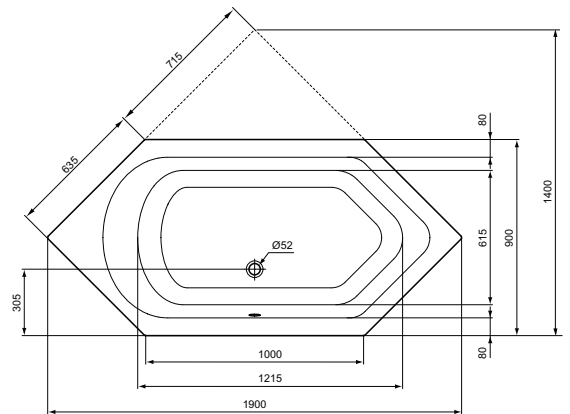

K2755

Finishes

- AA Chrome
- 01 Euro White