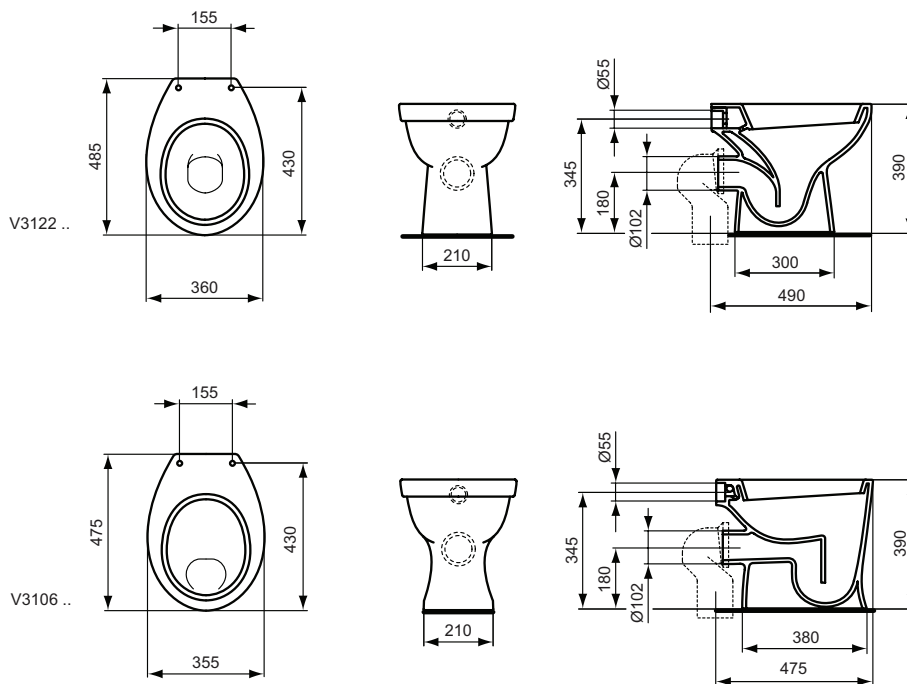

Finishes

01 Euro White