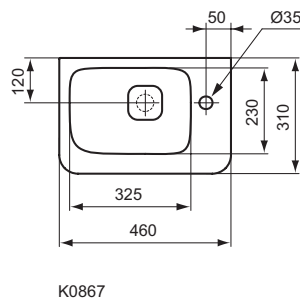

Finishes

- AA Chrome
- 01 Euro White