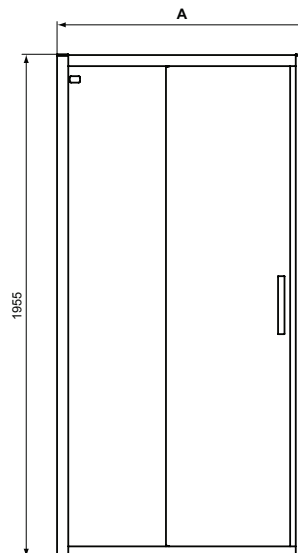

NEW

Description

CONNECT 2 Sliding door (one sliding door and one fixed panel)

- Height 195 cm
- 6 mm safety transparent glass
- Anti - limestone treatment Ideal Clean
- Aluminum Bright silver/Matt white frames
- Solid chrome plated handle 225 mm
- "Click & clean" function (releases the lower part of door panels for easy cleaning)
- Smooth running wheels
- Up to 25 mm adjustment per profile
- Suitable for a niche installation - from wall to wall - or corner installation (with fixed L Side panel)
- Can be combined with all shower trays Ideal Standard with the respective dimensions or can be installed directly on the tiles

Recommended combinations with:
CONNECT 2 L fixed Side panel

REMARK: All the codes are reversible

Codes with Aluminum Matt white frames - available in April 2020

Product

Product	Article-No.	Price/EUR
Sliding door 140 cm, aluminum bright silver frame	K9278EO	
Sliding door 140 cm, aluminum matt white frame	K968601	
Sliding door 130 cm, aluminum bright silver frame	K9279EO	
Sliding door 130 cm, aluminum matt white frame	K968501	
Sliding door 120 cm, aluminum bright silver frame	K9277EO	
Sliding door 120 cm, aluminum matt white frame	K968401	
Sliding door 115 cm, aluminum bright silver frame	K9276EO	
Sliding door 115 cm, aluminum matt white frame	K968301	
Sliding door 110 cm, aluminum bright silver frame	K9275EO	
Sliding door 110 cm, aluminum matt white frame	K968201	
Sliding door 105 cm, aluminum bright silver frame	K9274EO	
Sliding door 105 cm, aluminum matt white frame	K968101	
Sliding door 100 cm, aluminum bright silver frame	K9273EO	
Sliding door 100 cm, aluminum matt white frame	K968001	

Recommended equipment