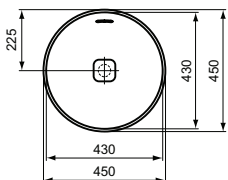

Finishes

- AA Chrome
- 01 Euro White