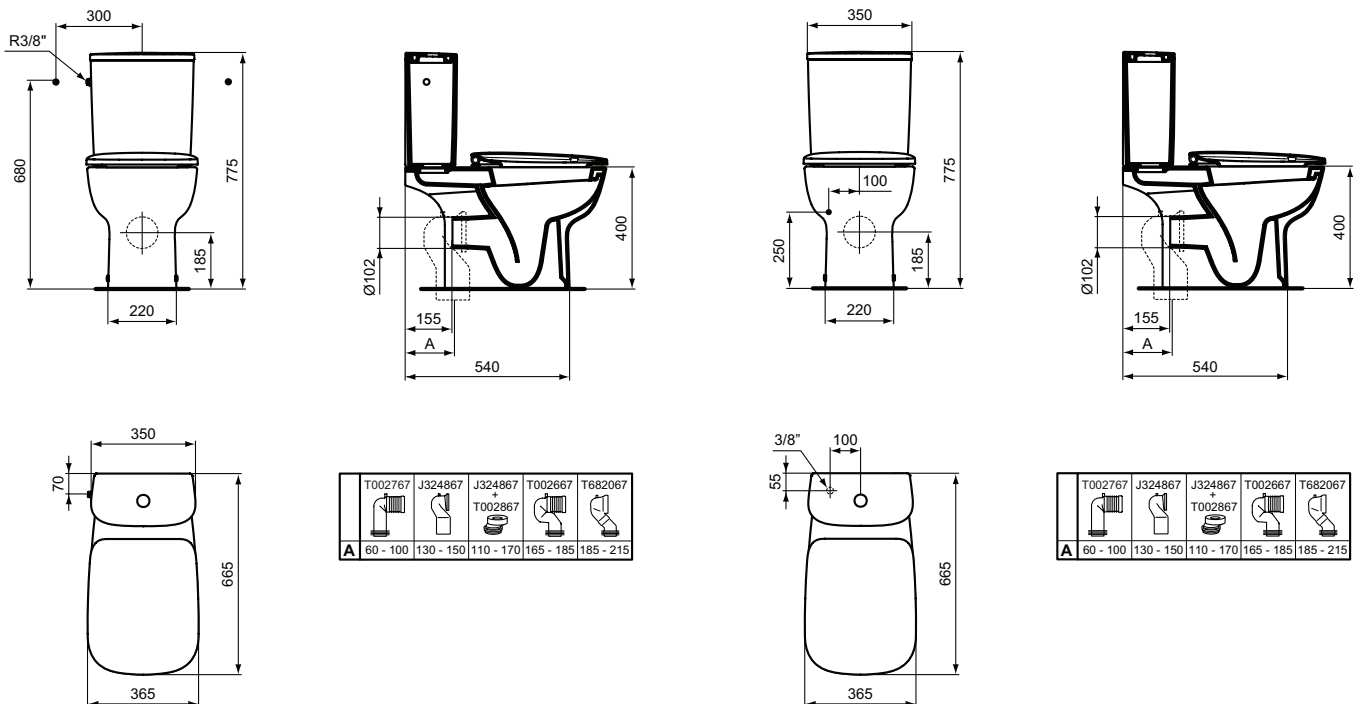

Finishes

01 Euro White

T002767	J324867	J324867	T002667	T682067
A 60 - 100	130 - 150	110 - 170	165 - 185	185 - 215

T002767	J324867	J324867	T002667	T682067
A 60 - 100	130 - 150	110 - 170	165 - 185	185 - 215