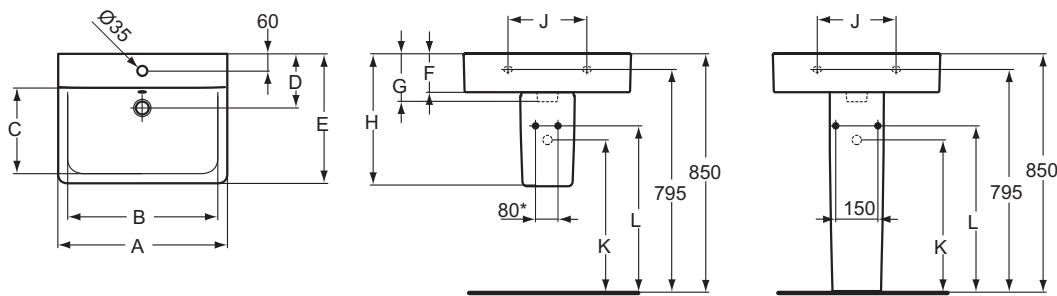

Recommended equipment

Floor standing pedestal	E797301
Semi-pedestal, large (Including fixation set TT0257919)	E797401
Semi-pedestal, small (Including fixation set TT0257919)	E797501
Fixation set M10 x 140 mm (for 70, 65, 60, 55, 50 cm washbasins)	WW965340
Fixation set M8 x 90 mm (for 40 cm handwash basin)	K714467
Siphon waste G1 1/4 - tubular type	A2305AA
Stop angle valve (water connection G1/2, connection with mixer 10 mm/ G3/8) - 1 pc	B7883AA
Escutcheon for siphon G1 1/4 (in case installation with mixer without pop-up waste)	B4801AA
Free waste G1 1/2 for basins without overflow	D5852AA

Finishes

- AA Chrome
- 01 Euro White
- MA Euro white Ideal Plus

* 150 In case of Installation without semipedestal

	A	B	C	D	E	F	G	H	J	K	L
E7738/ E8109/ E8107/ E8108	700	560	270	195	460	140	175	470	280	565	615
E7730/ E8106/ E8104/ E8105	650	520	275	195	460	140	175	470	280	565	615
E7945/ E8103/ E8101/ E8102	600	480	280	195	460	140	175	470	280	565	615
E7844/ E8113/ E8111/ E8112	550	440	285	195	460	140	175	470	280	565	615
E7884	500	390	285	190	460	140	175	470	190	565	615
E8033 **	400	310	205	175	360	125	160	455	195	580	630

** Inastallation with pedestal is not possible

	Tap hole	Overflow
E7738	●	○
E8109	●	---
E8107	---	○
E8108	---	---
E7730	●	○
E8106	●	---
E8104	---	○
E8105	---	---
E7945	●	○
E8103	●	---
E8101	---	○
E8102	---	---
E7844	●	○
E8113	●	---
E8111	---	○
E8112	---	---
E7884	●	○
E8033	●	○