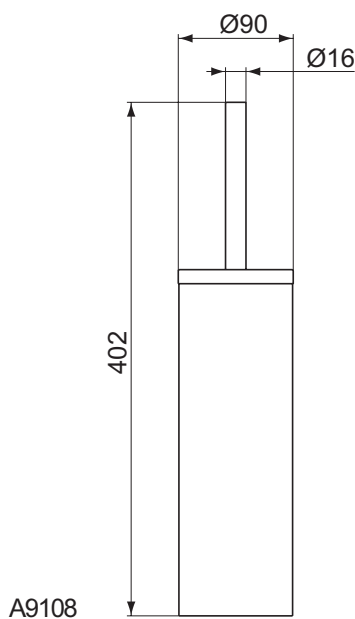

A9133

Finishes

- AA Chrome
- MY Stainless Steel

Accessories