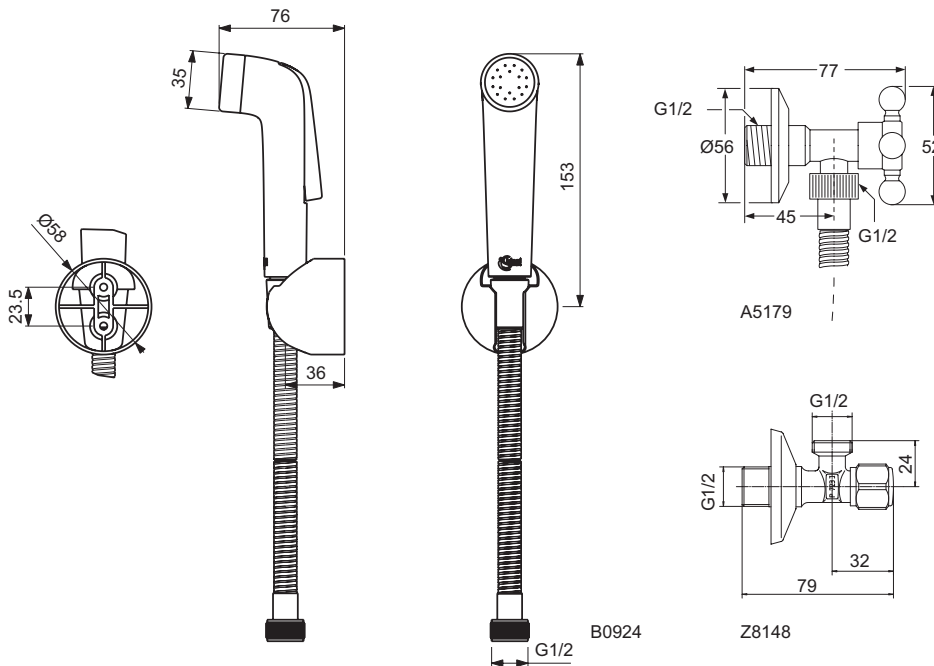

Finishes

- AA Chrome
- AC White