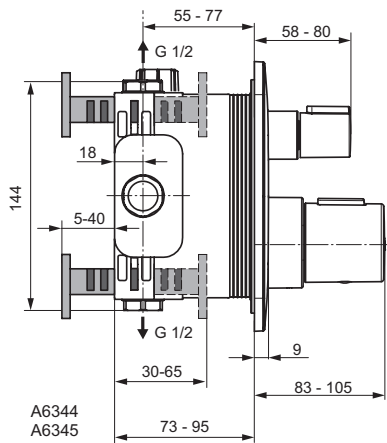

Finishes

AA Chrome