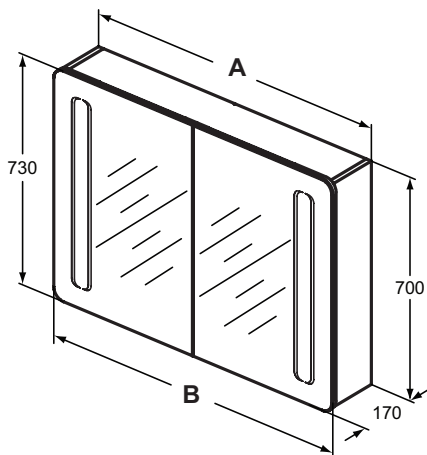

Finishes

AL Aluminium Effect

	A	B
T3425	1200	1230
T3389	1000	1030
T3388	800	830

T3373