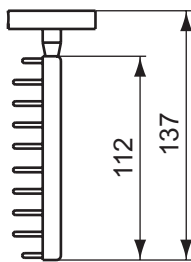

Description

Sponge/soap holder
Including fixation set

Shower bottle/sponge holder
Corner version
Including fixation set

Product

Product	W x D x H mm	Kg	Article-No.	Price/EUR
Sponge / Soap holder	197 x 137 x 48	0,4	A9112AA	
Shower bottle / Sponge holder	211 x 127 x 44	0,5	A9105AA	

Finishes

AA Chrome

Accessories

A9105