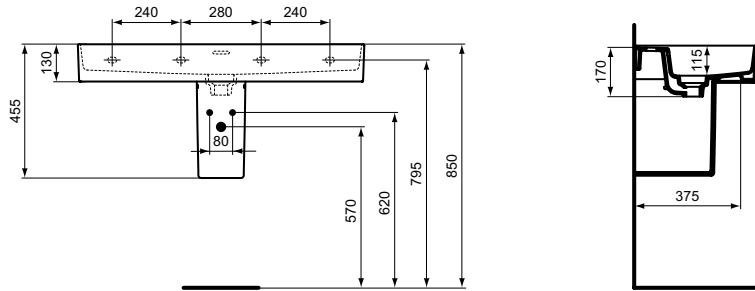

T3002
T3640