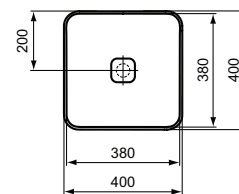

T2962

Finishes

- AA Chrome
- 01 Euro White