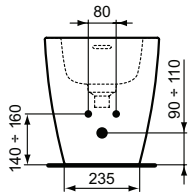

Finishes

- AA Chrome
- 01 Euro White

T2969