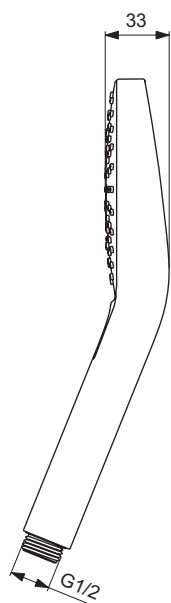

Finishes

AA Chrome

B2232