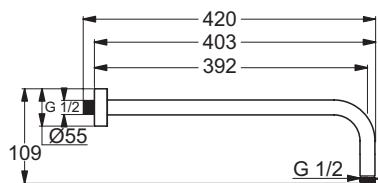

Description

Idealrain Pro Square Shower head 400x400, 300x300 mm
12 litres per minute max flow limiter
Anti-limescale feature
Metal for added strength and durability

Shower wall arm 400 , 300 mm

Ceiling mounted shower arm 150 mm

Product

Product	Article-No.	Price/EUR
Square Shower head 400x400 mm	B9845AA	
Square Shower head 300x300 mm	B9844AA	
Wall Arm 400 mm	B9445AA	
Wall Arm 300 mm	B9444AA	
Ceiling arm 150 mm	B9446AA	

Finishes

AA Chrome

B9445