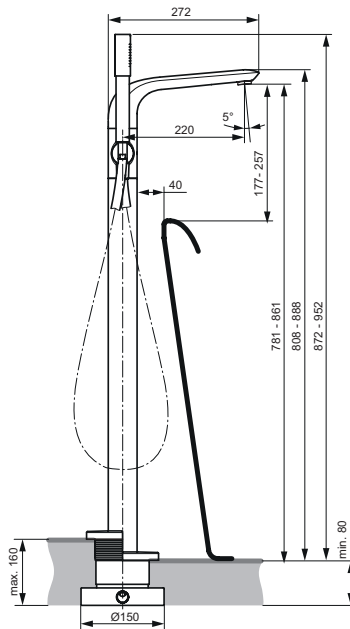

reddot design award 2011

Description

Freestanding bath & shower mixer
40 mm Multiport cartridge – no Click
Hot water limiter – integrated
New design brass body – 2 pieces
Aerator Cascade
Metal handle with red and blue colour indication - printed on handle
Automatic diverter
Hand-spray Stick
Shower hose Idealflex 1250 mm
To be used only in combination with: New KIT 1 – vertical adjustable
and suitable for in-floor installation 80 - 160 mm floor thickness
Floor base escutcheon chrom
Comply with EN817

Necessary equipment

Internal KIT 1 (A6133NU)

Sanitary brass

Product

Freestanding bath & shower mixer

Article-No.

A6120AA

Price/EUR

Necessary equipment

Kit 1, built-in unit

A6133NU

Finishes

AA Chrome