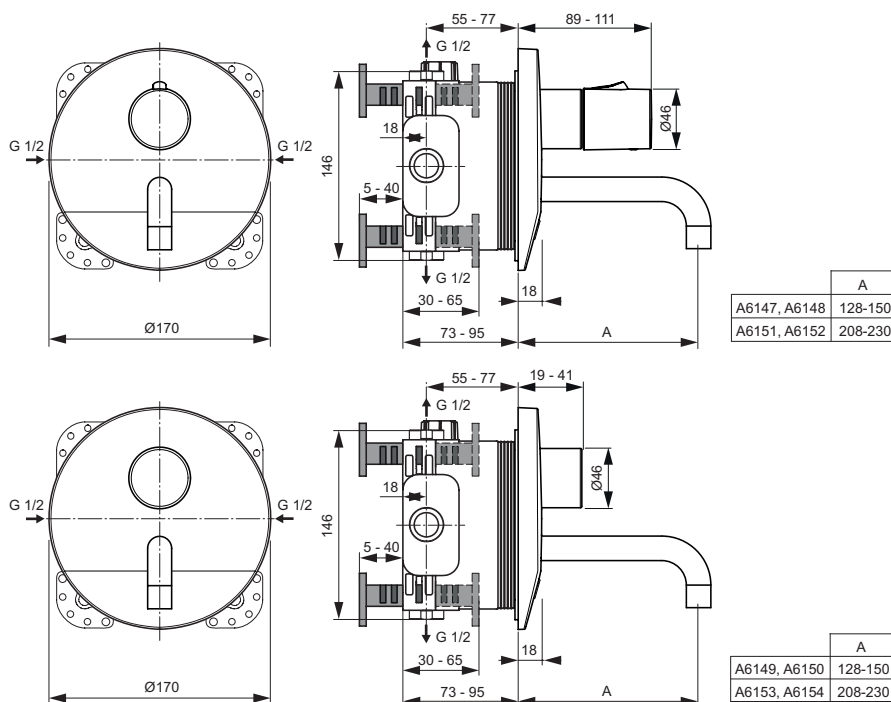

Finishes

AA Chrome