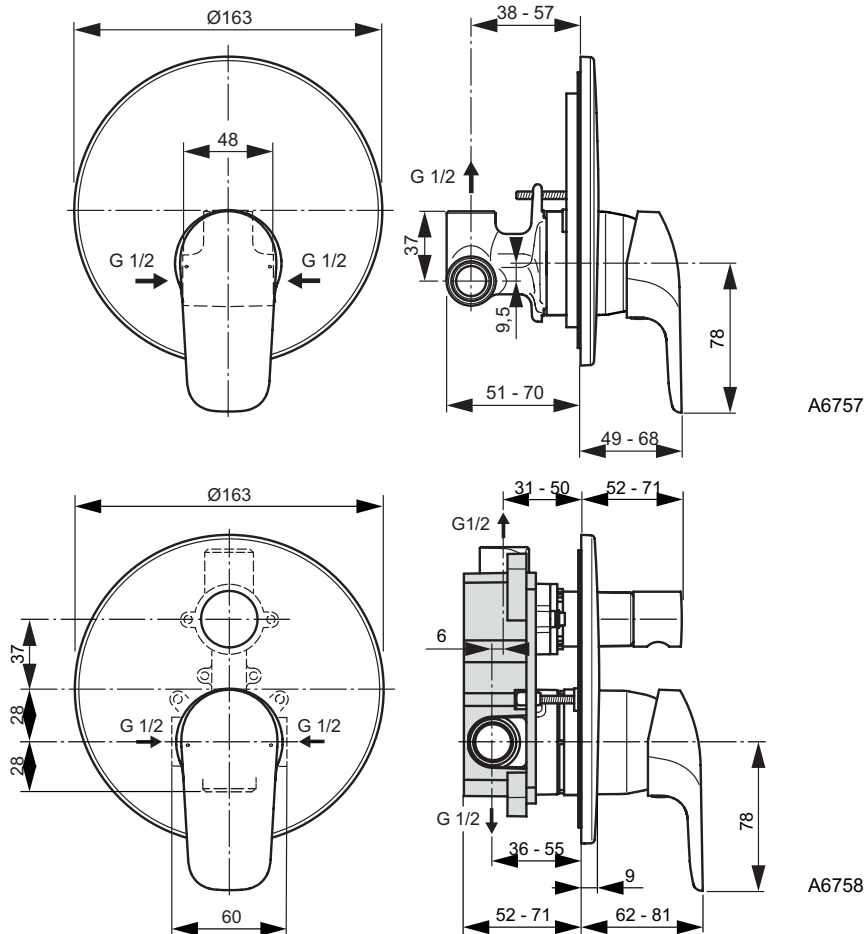

Finishes

AA Chrome