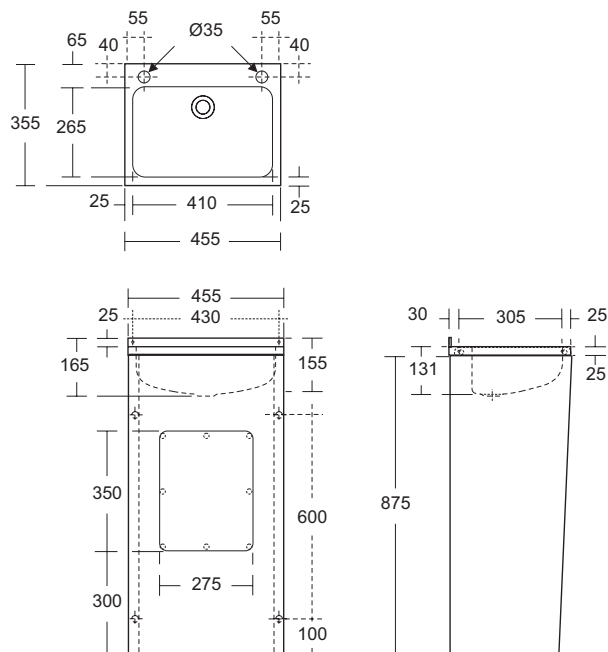

Finishes

MY Stainless Steel