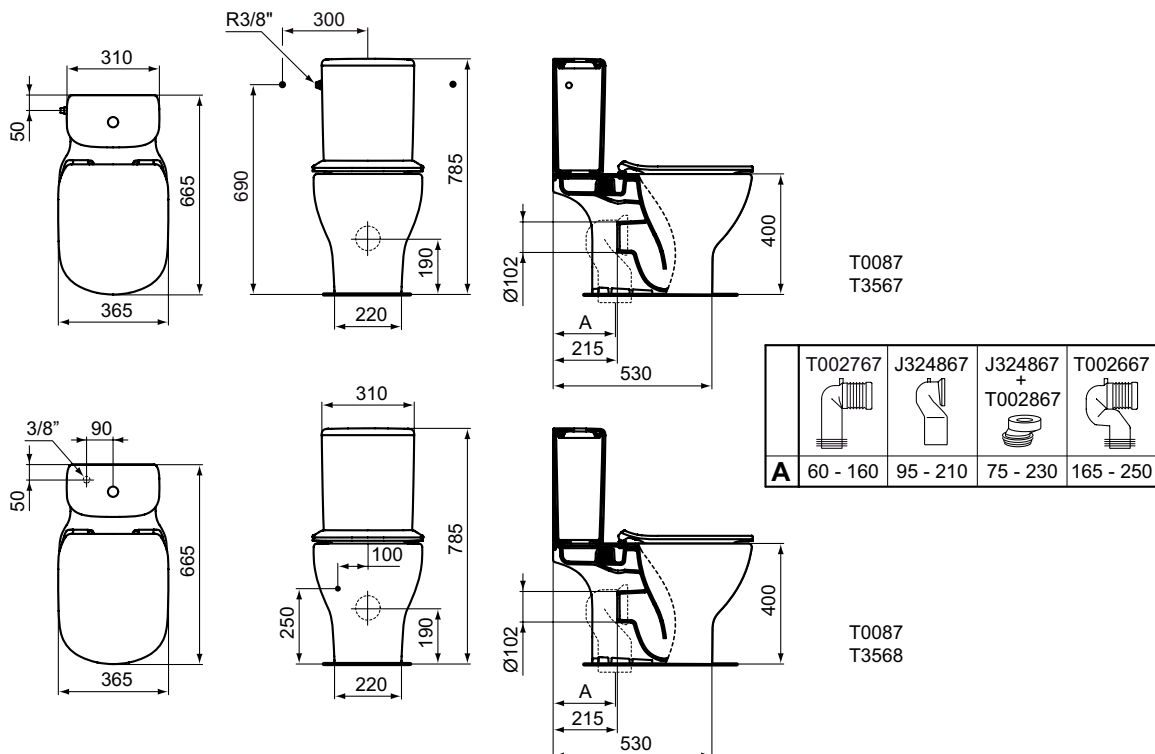

Finishes

- 01 Euro White
- V1 Silk White (Matt White)