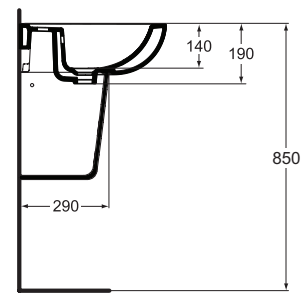

A	B
V3028	650	545
V3027	600	495