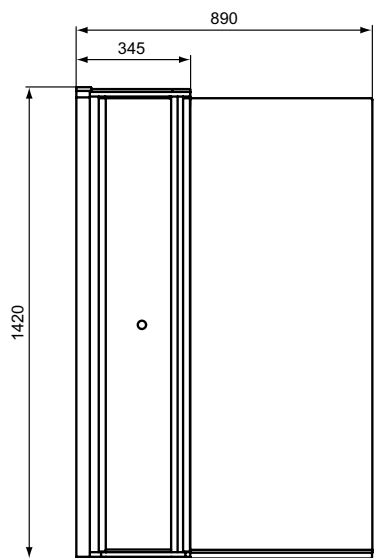

E1068

Finishes

EO Silver profile