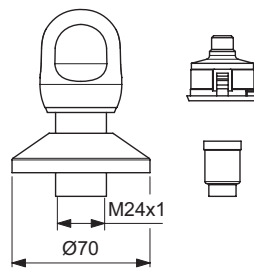

Description

Ceratherm 100 New built-in stop valve
On/Off valve Kit 2 version (visible part)
Plastic escutcheon
Plastic handle
Comply with EN200
To be used only in combination with:
- A2356NU Kit 1 (internal part) (See Section Built-in parts)
- A2359NU Kit 1 (internal part) (See Section Built-in parts)

Alpha New built-in stop valve
Kit 2 version (visible part)
Plastic escutcheon, chrome
Plastic handle, logo Ideal Standard
Insert for handle Blue color (insert for handle Red color - separately into the box)
Comply with EN200
To be used only in combination with:
- BC461NU Kit 1 (internal part) (See Section Built-in parts)

Ceratherm 100 New built-in valve diverter
On/Off valve Kit 2 version (visible part)
Plastic escutcheon
Plastic handle
Comply with EN200
To be used only in combination with:
- A2391NU Kit 1 (internal part) G1/2"connection, 3/4 positions diverter, 3 outlets (See Section Built-in parts)
- A2393NU Kit 1 (internal part) G1/2"connection, 2/3 positions diverter, 2 outlets (See Section Built-in parts)

Sanitary brass

Product	Article-No.	Price/EUR
Ceratherm 100 New Built-in stop valve, external part	A4656AA	
Alpha New Built-in stop valve, external part	BC463AA	
Ceratherm 100 New Built-in valve diverter, external part	A4657AA	

Necessary equipment

Built-in Kit 1 stop valve, for G1/2 connection and ceramic valve G1/2	A2356NU	
Built-in Kit 1 stop valve, for G3/4 connection and rubber valve G3/4	A2359NU	
Built-in Kit 1 stop valve, G1/2 , rubber sealing	BC461NU	
Multiway diverter built-in 4/3	A2391NU	
Multiway diverter built-in 3/2	A2393NU	

Finishes

AA Chrome