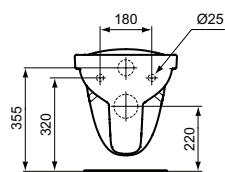

Finishes

01 Euro White