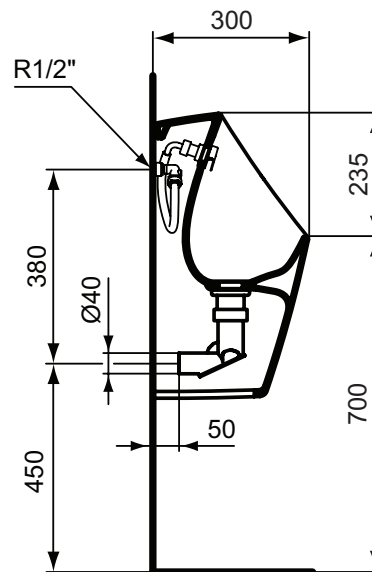

Finishes

01 Euro White