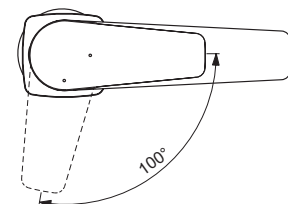

NEW

Description

- One-hole basin mixer H105 BlueStart®
- 28 mm ceramic cartridge FirmaFlow® with hot water limiter
- Metal handle with red and blue indicator
- Aerator Perlator with 5 l/min flow rate limiter
- BlueStart® technology
- Decorative rosette part of the body (one piece)
- Easy-Fix system for installation
- Flexible hoses G3/8" for water supply system connection
- Plastic pop-up waste
- Comply with EN817
- The same without pop-up waste

Available in April 2020

Product

Product	Article-No.	Price/EUR
One-hole basin mixer H105 BlueStart® with plastic pop-up waste	BC688AA	
One-hole basin mixer H105 BlueStart® without pop-up waste	BC687AA	

Finishes

AA Chrome

BC687

Sanitary brass