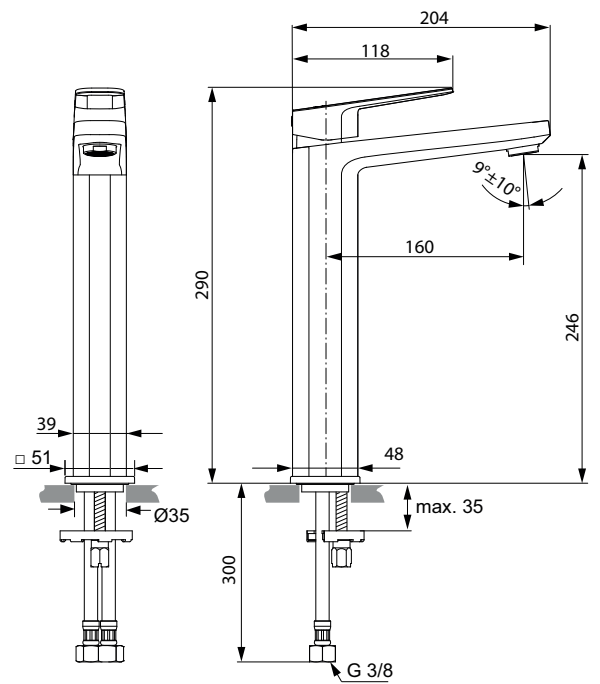

Description

- One-hole Vessel basin mixer
- IS 28 mm ceramic cartridge
- Temperature limiter – included in the box
- Brass cast body 1 piece
- Metal handle with red and blue colour indication - printed on handle
- Adjustable Cascade aerator with 5 l/min flow rate limiter
- Metal pop-up waste
- Flexible hoses G3/8" for water supply system connection
- Easy-Fix system for installation
- Centre ring
- Comply with EN817
- The same without pop-up waste

Product

Product	Article-No.	Price/EUR
One-hole Vessel basin mixer with pop-up waste, with 5 l/min flow rate limiter	A6328AA	
One-hole Vessel basin mixer without pop-up waste, with 5 l/min flow rate limiter	A6329AA	

Finishes

AA Chrome

Sanitary brass

A6329