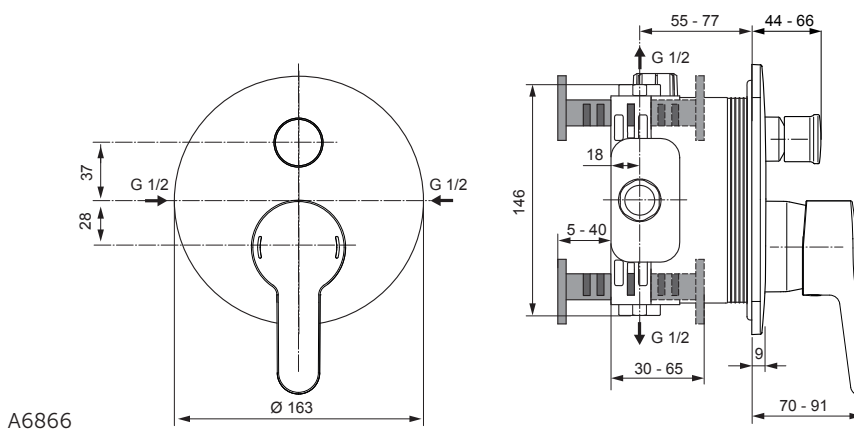

Finishes

AA Chrome