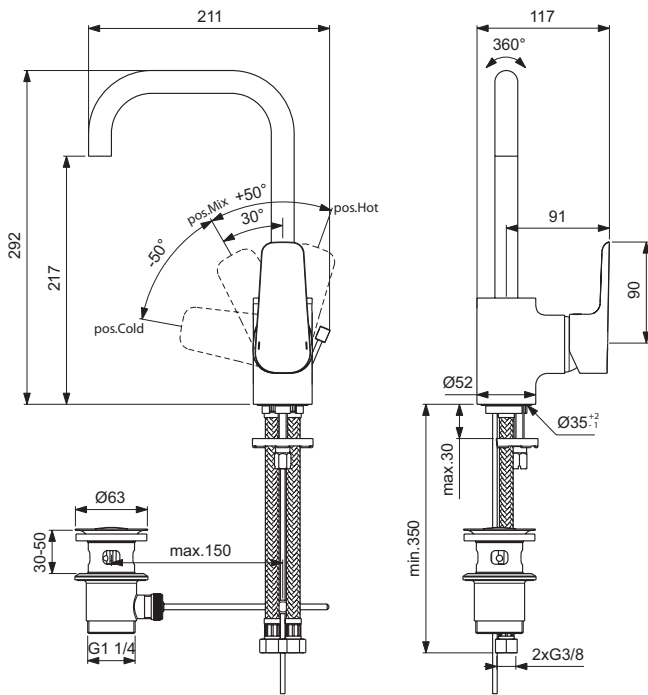

Finishes

AA Chrome

B0706