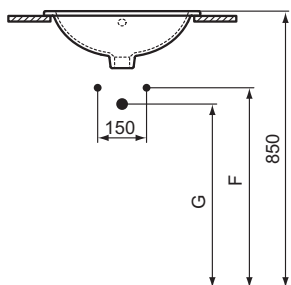

A	B	C	D	E	F	G
E5051	380	310	190	165	120	625	575
E5053	480	405	240	175	130	615	565