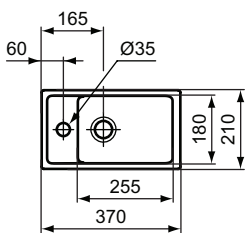

Finishes

- AA Chrome
- 01 Euro White