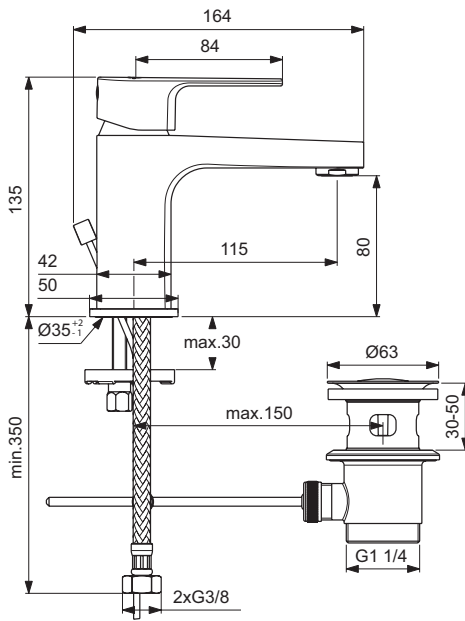

Finishes

AA Chrome

BC685