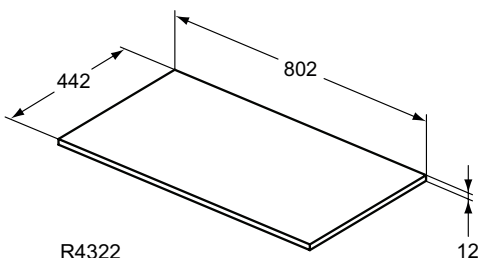

Finishes

- SA White glass
- FA Glossy light grey
- FC Glossy light brown
- FE Wood light grey
- FF Wood light brown
- WG Glossy White