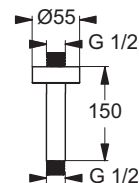

Description

Idealrain Pro Square Shower head 400x400, 300x300 mm
12 litres per minute max flow limiter
Anti-limescale feature
Metal for added strength and durability

Shower wall arm 400 , 300 mm

Ceiling mounted shower arm 150 mm

Product

Product	Article-No.	Price/EUR
Square Shower head 400x400 mm	B9845AA	
Square Shower head 300x300 mm	B9844AA	
Wall Arm 400 mm	B9445AA	
Wall Arm 300 mm	B9444AA	
Ceiling arm 150 mm	B9446AA	

Finishes

AA Chrome

B9446