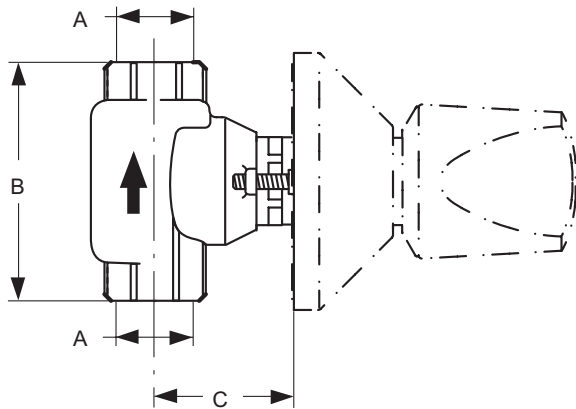

Product

Product	Article-No.	Price/EUR
Built in Kit 1 stop valve, for G1/2 connection and ceramic valve G1/2	A2356NU	
Built in Kit 1 stop valve, for G3/4 connection and rubber valve G3/4	A2359NU	
Built-in Kit 1 stop valve, G1/2 , rubber sealing	BC461NU	

	A	B	C
A2356NU	G 1/2	65	35 - 80
A2359NU	G 3/4	75	39 - 84