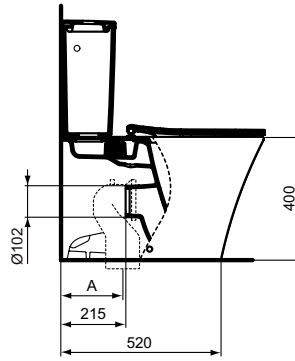

E0137
E0733

A 60 - 150	175 - 205	155 - 225	165 - 210