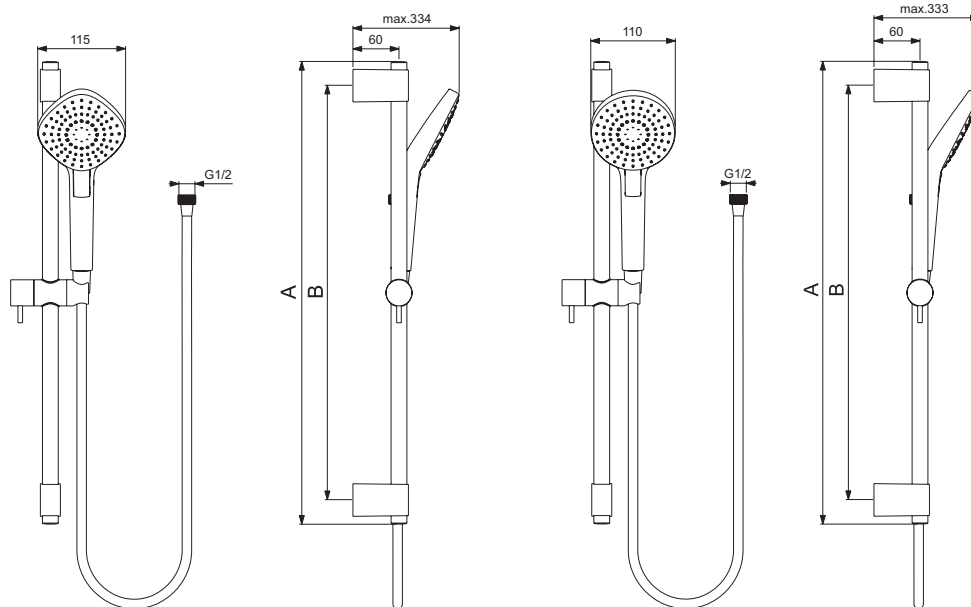

Finishes

AA Chrome

	A	B
B2238AA	903	max 840
B2234AA	603	max 540

	A	B
B2237AA	903	max 840
B2233AA	603	max 540

Showers