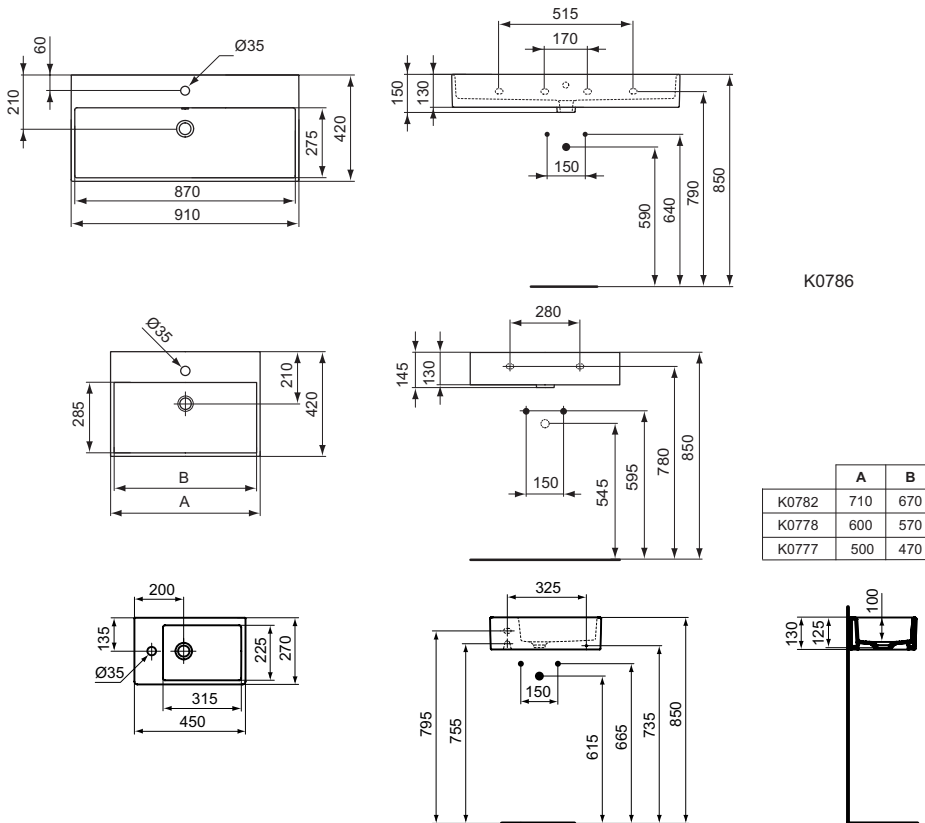

Finishes

- AA Chrome
- 01 Euro White