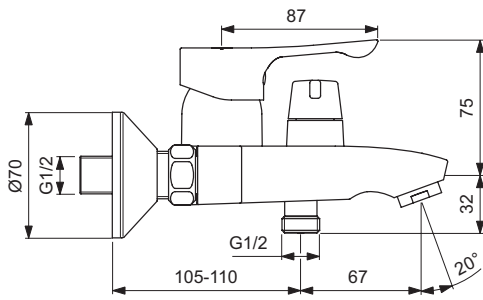

Finishes

AA Chrome