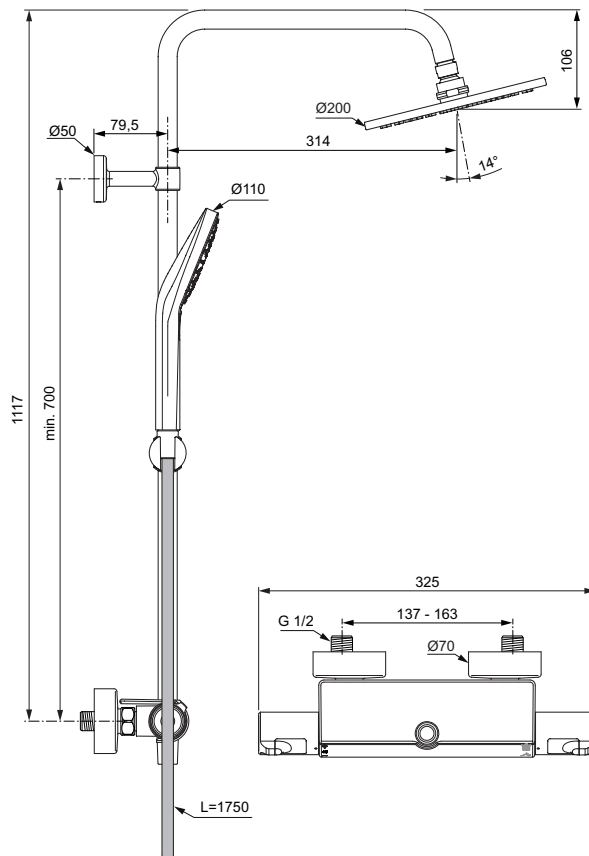

Finishes

AA Chrome