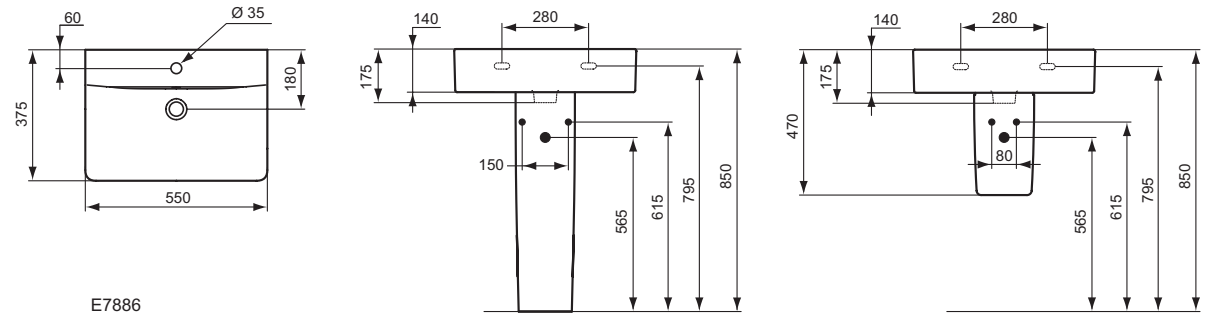

Finishes

- AA Chrome
- 01 Euro White

E7886