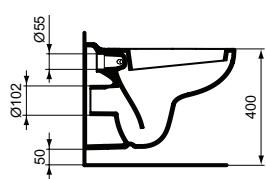

Finishes

01 Euro White