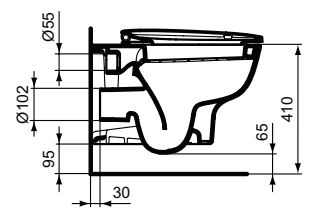

Finishes

01 Euro White

T3860