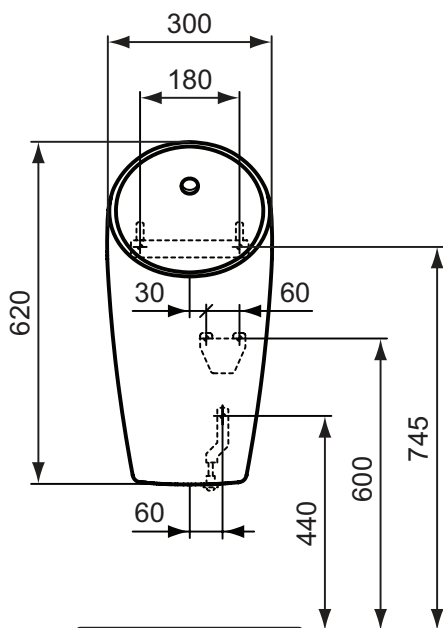

Finishes

01 Euro White