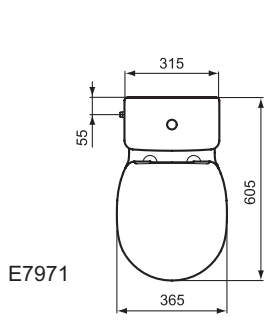

E7971

		A
T682067		210
J324867		145

		A
T682067		210
J324867		145

		A
T682067		210
J324867		145

		A
T682067		210
J324867		145

		A
T682067		210
J324867		145