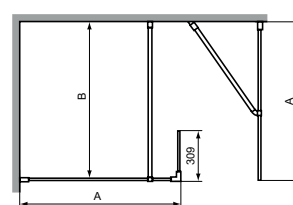

Panel	Dim.A	Dim.B
700	654 - 677	650 - 994
760	714 - 737	650 - 994
800	754 - 777	650 - 994
900	854 - 877	650 - 994
1000	954 - 977	650 - 994
1200	1154 - 1177	650 - 994
1400	1354 - 1377	650 - 994
1600	1554 - 1577	650 - 994

Recommended opening minimum 500mm

(2 panels, 1 straight bracket, 1 angle bracket and 1 return panel required)