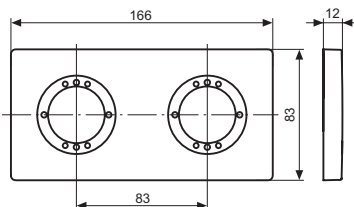

Description

ARCHIMODULE escutcheon
Angular
Made of metal
Chromium plated

For installation only with ARCHIMODULE THERMOSTAT built-in Kit 1 (A1500NU) or Universal built-in Kit 1 (A1501NU) and with ARCHIMODULE functional Kit 2 (for example flow rate handle, wall mounted spout, etc.)

Product

	Article-No.	Price/EUR
1-hole escutcheon 83x83 mm	A1504AA	
2-hole escutcheon 83x166 mm	A1505AA	
3-hole escutcheon 83x249 mm	A1506AA	
4-hole escutcheon 83x332 mm	A1507AA	
1-hole escutcheon 100x100 mm	A963724AA	
2-hole escutcheon 100x183 mm	A963725AA	
3-hole escutcheon 100x266 mm	A963732AA	
4-hole escutcheon 100x349 mm	A963735AA	

Recommended equipment

Spacer frame 1-hole escutcheon (83x83 mm) for built-in kit installed too close to surface - gives an extra depth of 10 mm	A963746AA	
Spacer frame 2-hole escutcheon (83x166 mm) for built-in kit installed too close to surface - gives an extra depth of 10 mm	A963765AA	
Spacer frame 3-hole escutcheon (83x249 mm) for built-in kit installed too close to surface - gives an extra depth of 10 mm	A963766AA	
Spacer frame 4-hole escutcheon (83x332 mm) for built-in kit installed too close to surface - gives an extra depth of 10 mm	A963767AA	

Finishes

AA Chrome

A1505