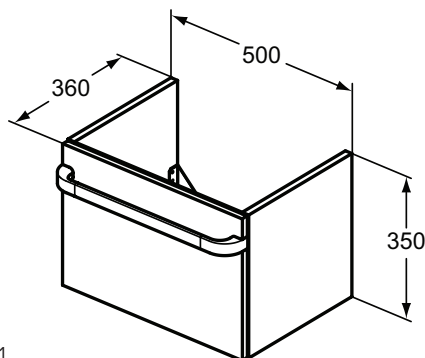

Finishes

- AA Chrome
- FA Glossy light grey
- FC Glossy light brown
- FE Wood light grey
- FF Wood light brown
- WG Glossy White

R4301