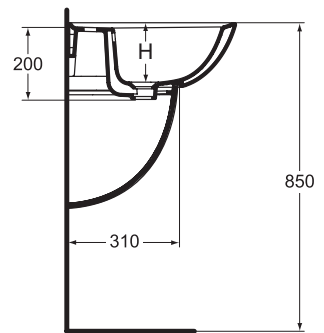

Finishes

- AA Chrome
- 01 Euro White

	A	B	C	D	E	F	G	H	K	L	M	N
V1340, W4440	650	480	530	305	210	320	200	165	800	510	280	210
V1440, W4240	600	465	500	290	215	310	200	165	800	510	280	210
V1442	600	465	500	290	215	310	200	165	800	510	280	210
V1540, W4340	550	450	450	275	200	310	205	170	790	515	285	220
V1542	550	450	450	275	200	310	205	170	790	515	285	220