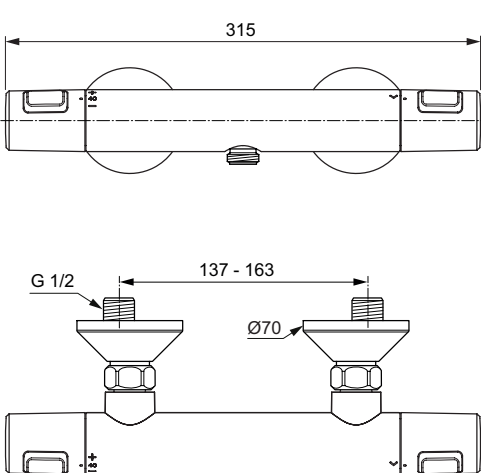

Finishes

AA Chrome

A7201