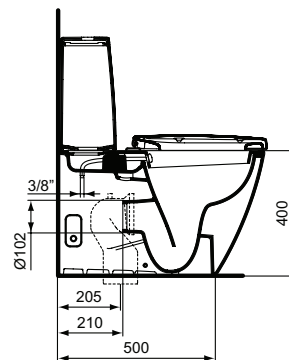

Ceramic products

E7856