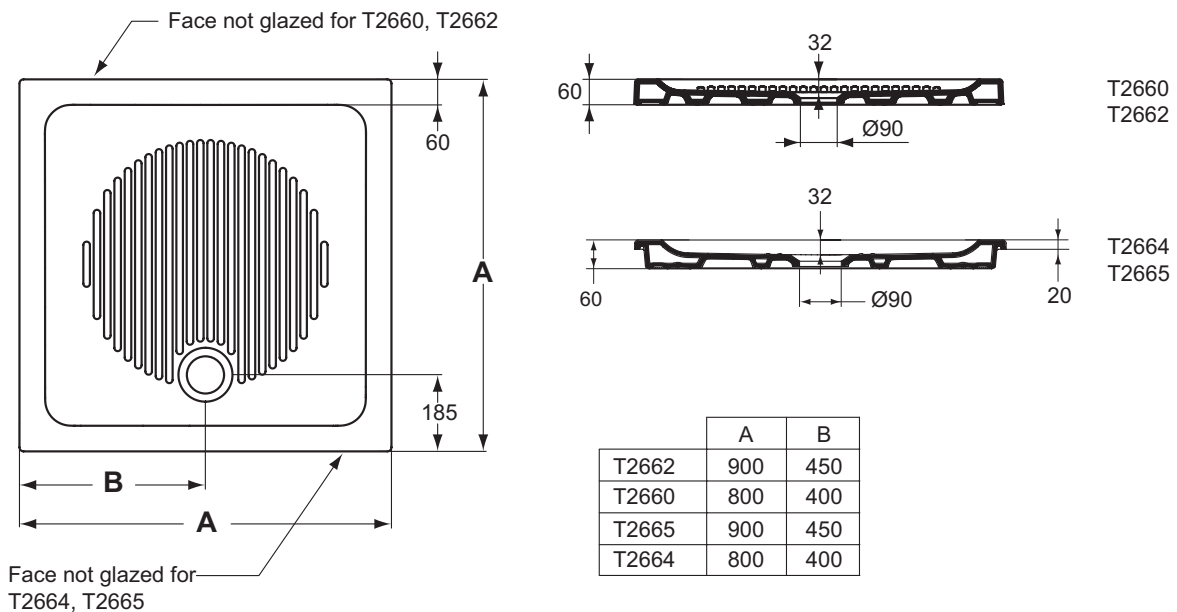

Finishes

- AA Chrome
- 01 Euro White