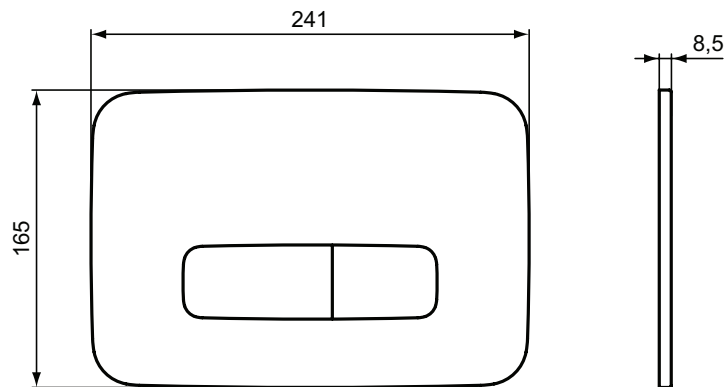

Finishes

- AA Chrome
- AC White
- JG Matt Chrome
- A6 Black

NEW

Description

Oleas™ M4 mechanical control plate
Single flush

Product	W x D x H mm	Kg	Article-No.	Price/EUR
Oleas™ M4 mechanical control plate	234 x 8,5 x 154	1,1	R0126AA R0126JG R0126AC	