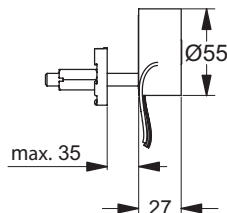

A 3807 .., A 3808 .., A 3809 ..