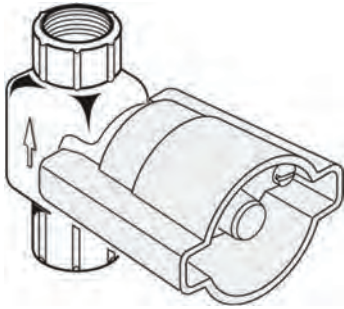

Description

- Built-in valve internal part
- A2356NU Built in Kit 1 stop valve, for G1/2 connection and ceramic valve G1/2
- A2359NU Built in Kit 1 stop valve, for G3/4 connection and rubber valve G3/4

Alpha New built-in stop valve - Kit 1
Kit 1 (inner kit) built-in stop valve G1/2, rubber sealing

Sanitary brass

Product

Product	Article-No.	Price/EUR
Built in Kit 1 stop valve, for G1/2 connection and ceramic valve G1/2	A2356NU	
Built in Kit 1 stop valve, for G3/4 connection and rubber valve G3/4	A2359NU	
Built-in Kit 1 stop valve, G1/2 , rubber sealing	BC461NU	

	A	B	C
A2356NU	G 1/2	65	35 - 80
A2359NU	G 3/4	75	39 - 84

BC461