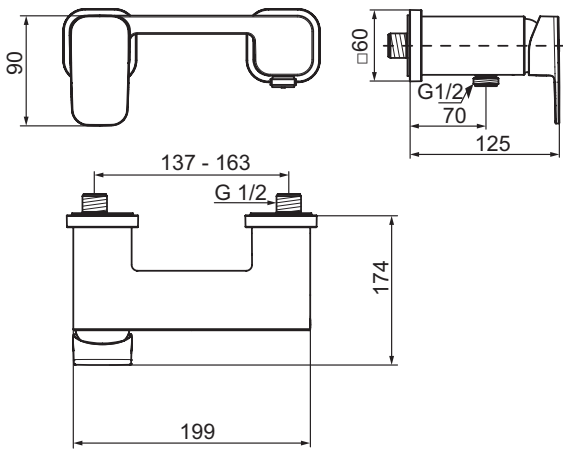

Finishes

AA Chrome

A6337