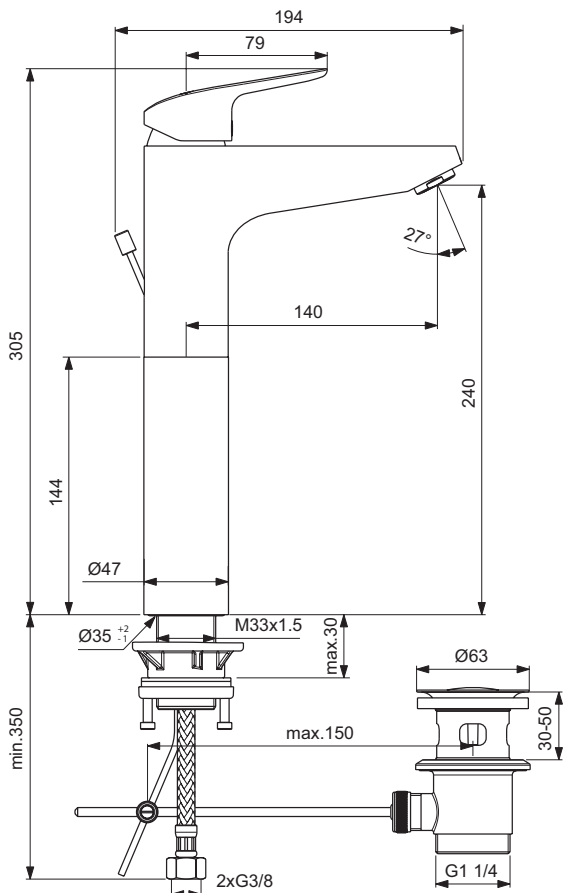

Finishes

AA Chrome

B1872