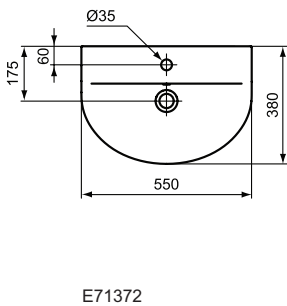

Finishes

- AA Chrome
- 01 Euro White