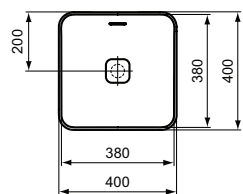

Finishes

- AA Chrome
- 01 Euro White

T2963