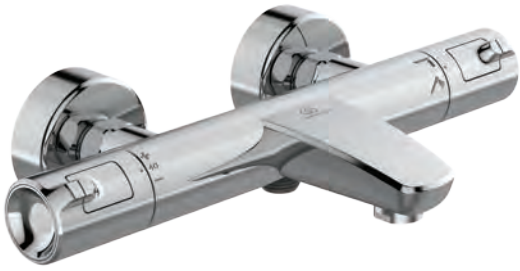

Recommended equipment

Wrap over shelf	A7215AA	
-----------------	---------	--

Finishes

AA Chrome

Sanitary brass

NEW

Description

Exposed thermostatic bath & shower mixer
 Standard S-connectors
 IS Thermostatic cartridge new technology
 Ceramic valve G1/2 180°
 Cool body technology
 Without accessories
 Fin Metal handles with hot water at 40°C stop button and 50% water volume stop button
 Diverter integrated into the body - 180 degree operation
 Perlator aerator
 Non return valve
 Comply with EN 1111