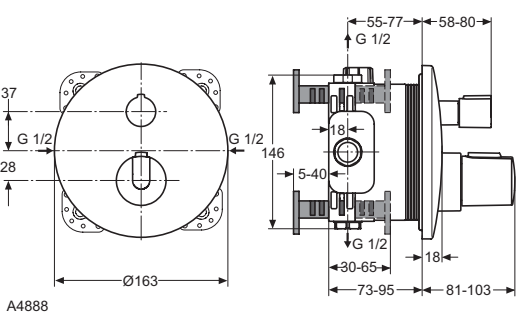

Finishes

AA Chrome