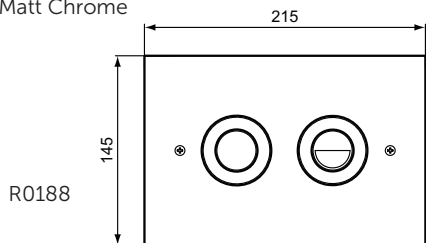

Finishes

- MY Stainless Steel
- AA Chrome
- AC White
- JG Matt Chrome