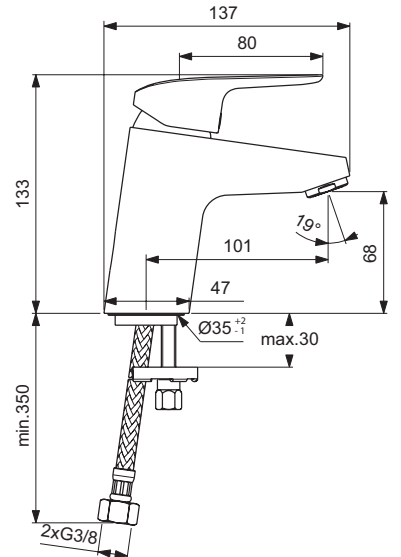

B1710

Sanitary brass