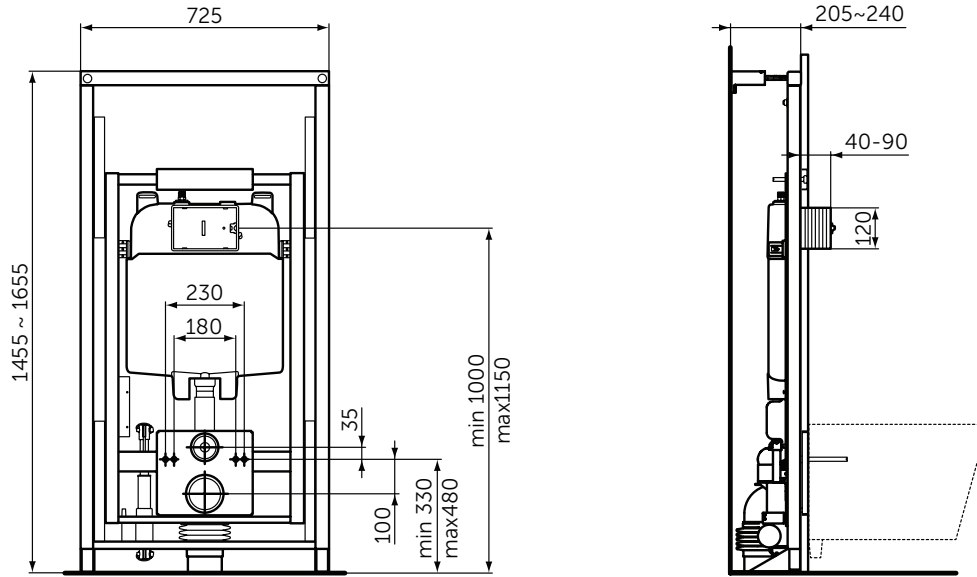

Product	W x D x H mm	Kg	Article-No.	Price/EUR
ProSys Comfort™ 80 easy move frame	725 x 205-240 x 1455-1655	66,3	R0145A6	

Recommended equipment

Corner installation kit (enables the installation of WCs in bathroom corners), compatible with ProSys™ 120 and ProSys™ 80 frames and freestanding frames	R018567	
Flow rate reducer (reduces flow rate to avoid splashing), compatible with ProSys™ 80	R019867	
Acoustic insulation for wall mounted WC and bidet	R017467	
Noise insulation kit - frame to floor (avoids direct contact between the frame and the floor)	R010667	

Finishes

A6 Black

Installation systems