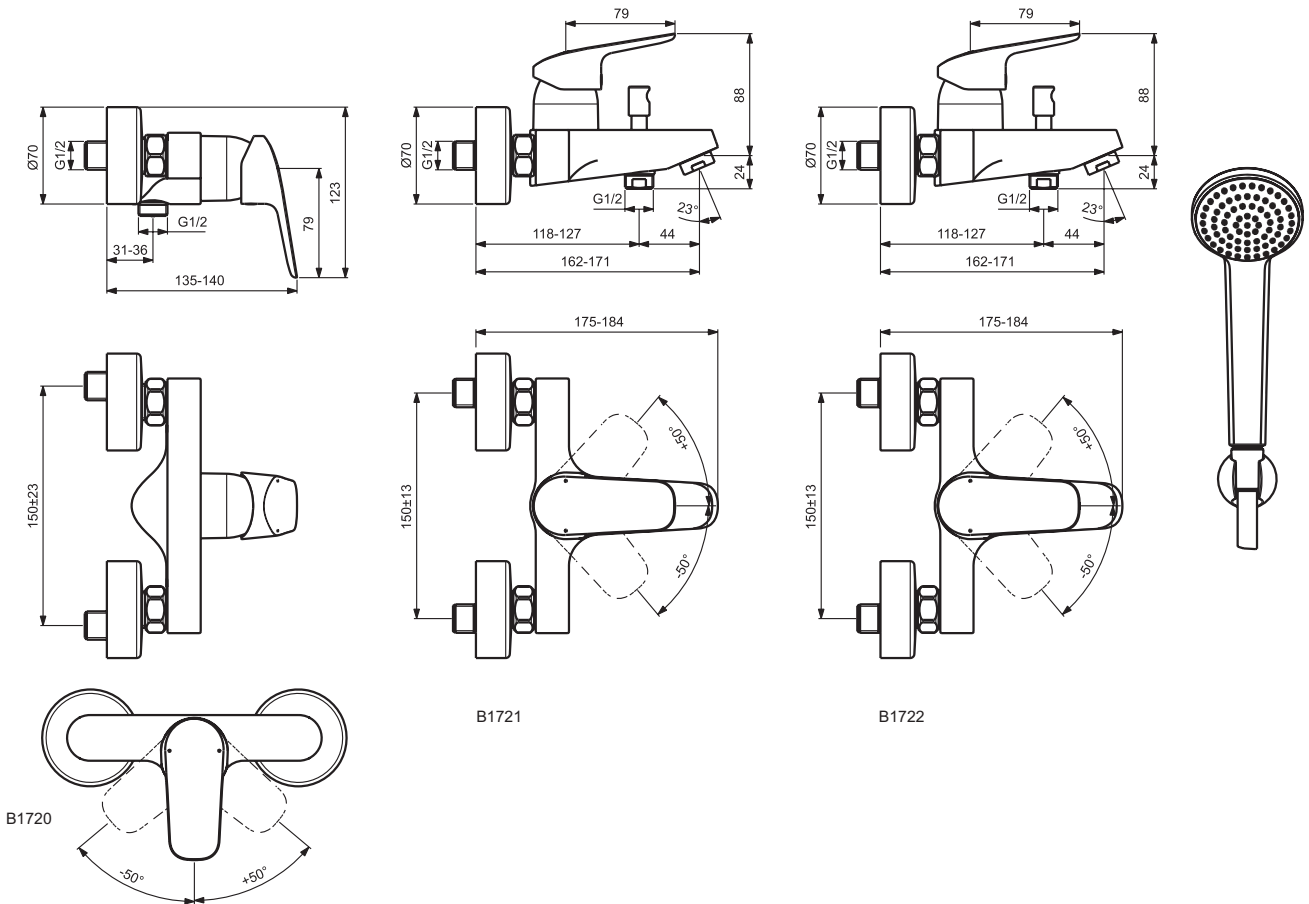

Finishes

AA Chrome