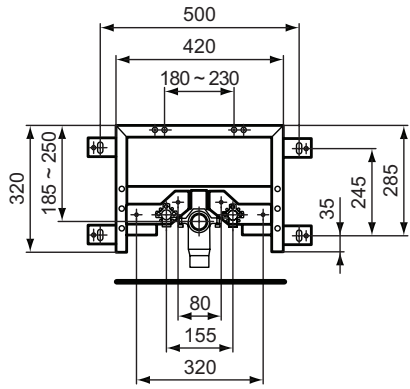

Accessories Included:

- Bidet fixing hardware
- Frame fastening materials
- Outlet bend multi fit 40-32/50-40 mm

Product

Product	W x D x H mm	Kg	Article-No.	Price/EUR
ProSys™ bidet light frame	500 x 80 x 320	3,2	R016567	
ProSys™ bidet half frame	420 x 80-120 x 505	5,9	R015967	