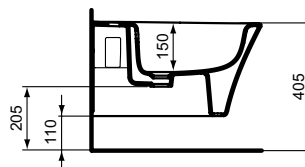

Ceramic products

Description

Floor standing BTW bidet with fully hidden fixation
One tap hole
Including fixation kit TT0293851 (for fully hidden attachment - no lateral holes)
In carton box
EN 14528

Wall mounted bidet with fully hidden fixation
One tap hole
Including fixation kit TT0299598 (for fully hidden attachment - no lateral holes)
In carton box
EN 14528

Product	W x D x H mm	Kg	Article-No.	Price/EUR
Floor standing BTW bidet with fully hidden fixation	360 x 545 x 395	18,5	E018001	
Wall mounted bidet with fully hidden fixation	360 x 540 x 295	17,0	E026601	

Recommended equipment

Siphon waste for bidet G1 1/4	A2307AA	
Stop angle valve (water connection G1/2, connection with mixer 10 mm/ G3/8) - 1 pc	B7883AA	

Finishes

- AA Chrome
- 01 Euro White

E0180

E0266