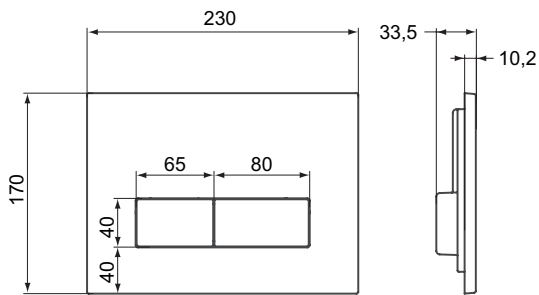

Finishes

- AA Chrome
- AC White
- AD Matt Chrome

W3708