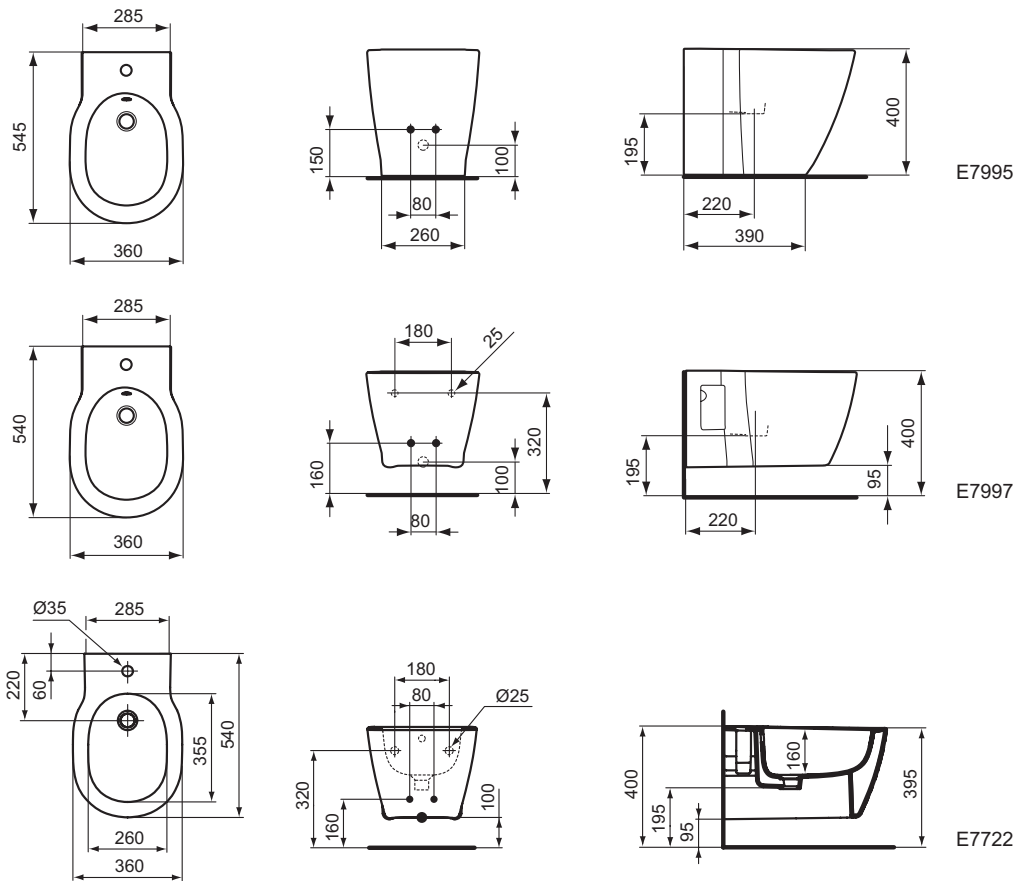

Finishes

- AA Chrome
- O1 Euro White
- MA Euro white Ideal Plus