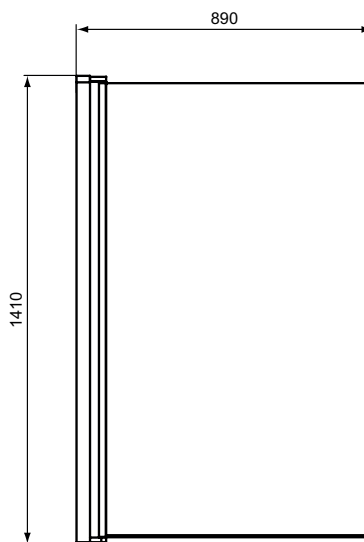

Description

Bath Screen 89x142 cm
Bright silver profile
Reversible (RH + LH)

Bath Screen 89x141 cm
Bright silver profile
Reversible (RH + LH)

Product

Product	W x D x H mm	Kg	Article-No.	Price/EUR
Bath Screen 89x142 cm	890 x 290 x 1420	24,0	E1137EO	
Bath Screen 89x141 cm	890 x 115 x 1410	18,0	E1136EO	

Finishes

EO Silver profile