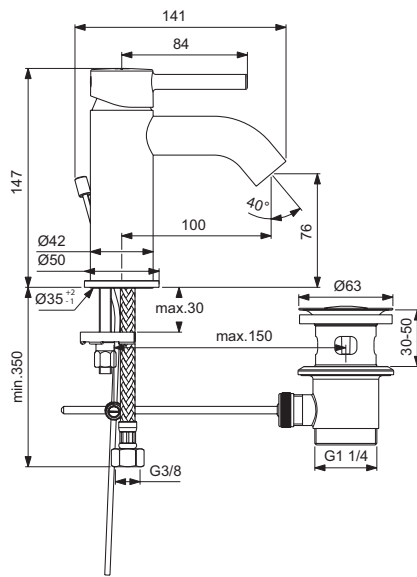

Description

One-hole basin mixer with Click waste
35 mm ceramic cartridge with hot water limiter
Metal handle with red and blue colour indication
Cache aerator with 5 l/min flow rate limiter (mounted on the product)
Flow straightener outlet (in the box separately)
Click waste
Easy-Fix fixation
Flexible hoses G3/8" for water supply
Comply with EN817

One-hole basin mixer
35 mm ceramic cartridge with hot water limiter
Metal handle with red and blue colour indication
Cache aerator with 5 l/min flow rate limiter
Metal pop-up waste
Easy-Fix fixation
Flexible hoses G3/8" for water supply
Comply with EN817
- The same without pop-up waste

Sanitary brass

Product

Product	Article-No.	Price/EUR
One-hole basin mixer with Click waste	BC186AA	
One-hole basin mixer with pop-up waste	BC193AA	
One-hole basin mixer without pop-up waste	BC268AA	

Finishes

AA Chrome

BC193