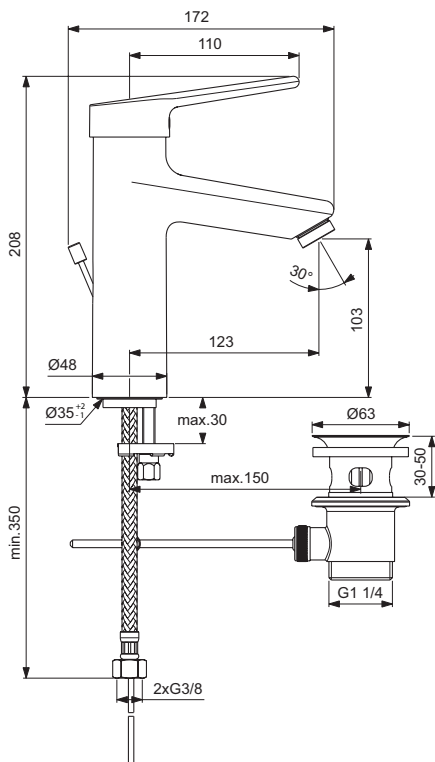

Finishes

AA Chrome

BC099