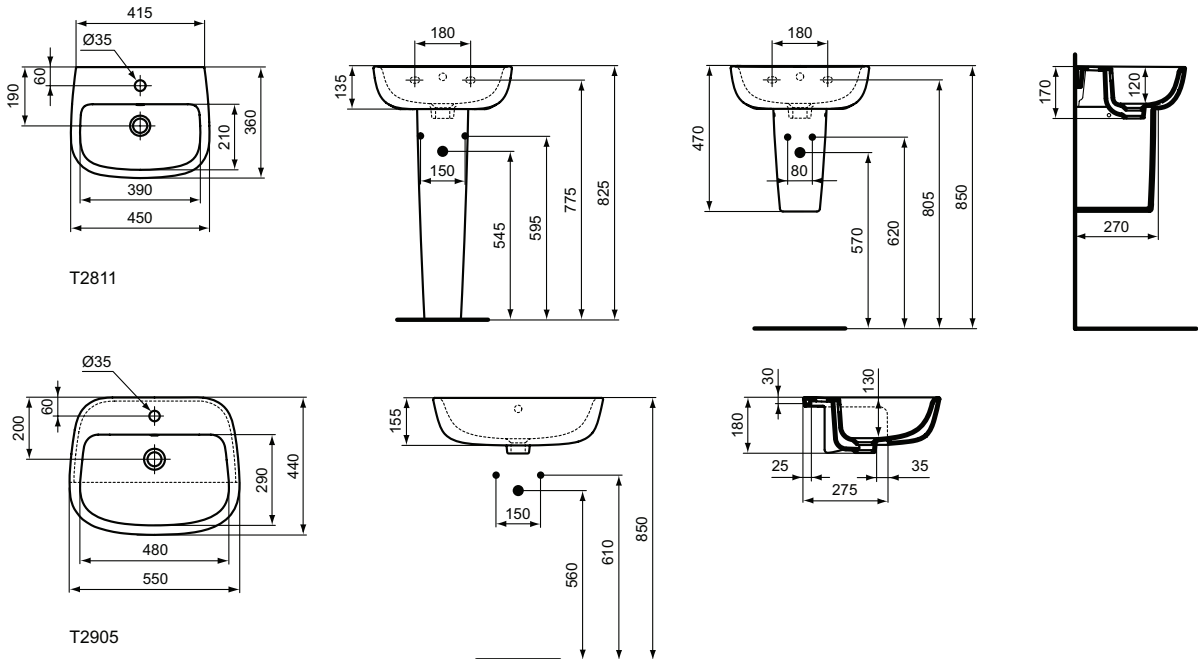

Finishes

- AA Chrome
- 01 Euro White

Ceramic products

Description

Floor standing WC bowl BTW for combination, short projection
 Short projection - only 61,5 cm
 Boxed rim
 Washdown, back to wall
 Horizontal outlet (universal)
 Including fixation set TT0257919
 EN 997
 In carton box
 Optional: Outlet bend 90° (in case of vertical installation)