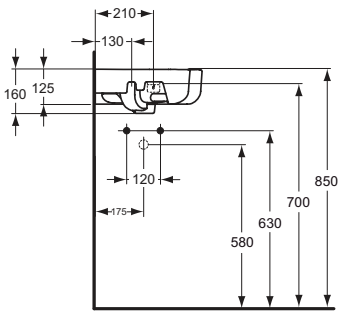

Finishes

- AA Chrome
- 01 Euro White