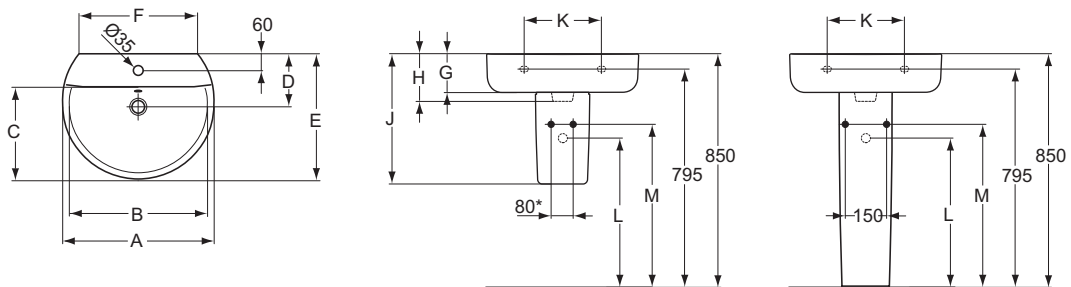

Finishes

- AA Chrome
- O1 Euro White
- MA Euro white Ideal Plus

* 150 In case of installation without semipedestal

	A	B	C	D	E	F	G	H	J	K	L	M	Tap holes	Overflow hole
E7864	550	430	275	195	455	430	140	175	470	280	565	615	●	○
E7895	500	390	245	195	420	380	140	175	470	190	570	620	●	○
E8057**	450	360	205	170	360	360	125	160	460	180	580	630	●	○

** Installation with pedestal is not possible