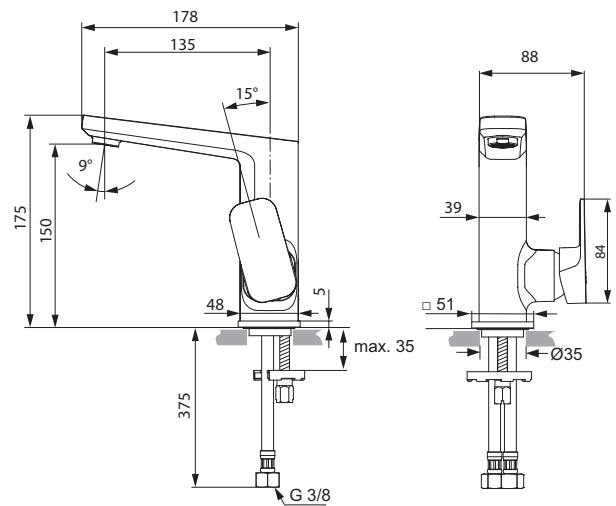

A 6333 ..

Sanitary brass