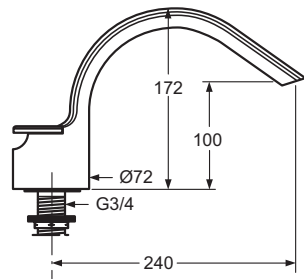

reddot design award 2011

Description

4-hole bath & shower mixer
RIM mounted G1/2 nuts with sealing system for water supply system connections
Ceramic valves G1/2 90° left and right (with opposite movement)
With accessories (Idealrain Cube 3F hand shower 100 mm, double clenched metal hose 1500 mm)
Metal handles
Manual diverter
Only for use with Multiplex Trio (bath filler)
Comply with EN817

4-hole bath & shower mixer with spout
RIM mounted G1/2 nuts with sealing system for water supply system connections
Ceramic valves G1/2 90° left and right (with opposite movement)
With accessories (Idealrain Cube 3F hand shower 100 mm, double clenched metal hose 1500 mm)
Metal handles
Manual diverter
Cache M21,5x1 hidden aerator
Comply with EN817

Necessary equipment

Multiplex Trio waste & overflow device with special filler, Ø52mm, chromium plated (K7807AA, K7812AA) to be used with A4292AA

Sanitary brass

Product

Product	Article-No.	Price/EUR
4-hole bath & shower mixer for Multiplex Trio	A4292AA	
4-hole bath & shower mixer with spout	A4293AA	

Necessary equipment

Multiplex Trio waste & overflow device with special filler (to be used with A4292AA and bathtubs with 45 cm depth or less)	K7807AA	
Multiplex Trio waste & overflow device with special filler (to be used with A4292AA and bathtubs with more than 45 cm depth)	K7812AA	

Finishes

AA Chrome

A4292