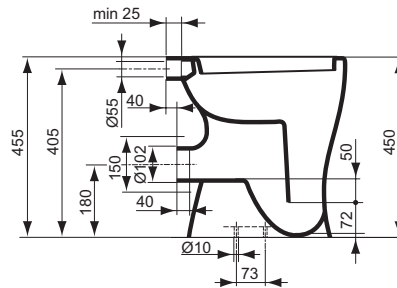

Finishes

01 Euro White

V3114