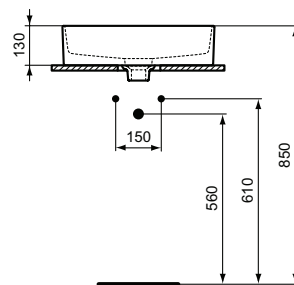

Finishes

- AA Chrome
- 01 Euro White