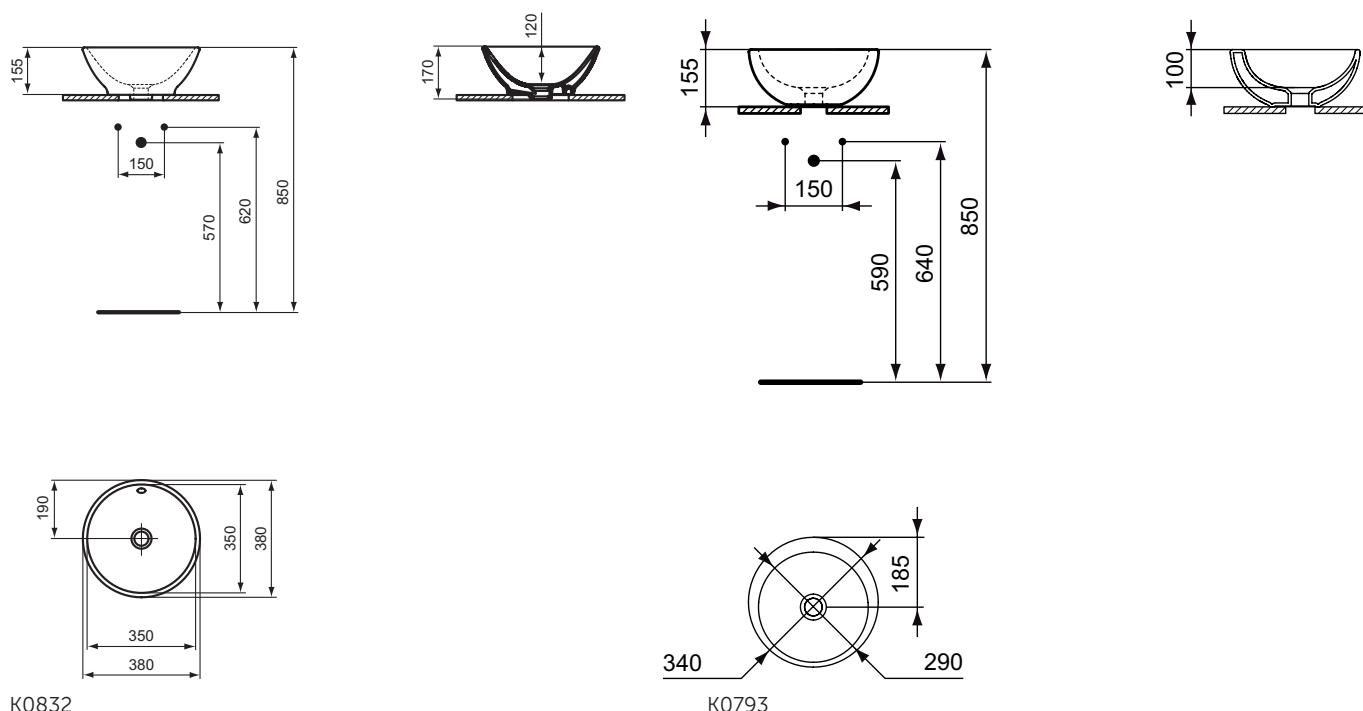

Finishes

AA Chrome

01 Euro White