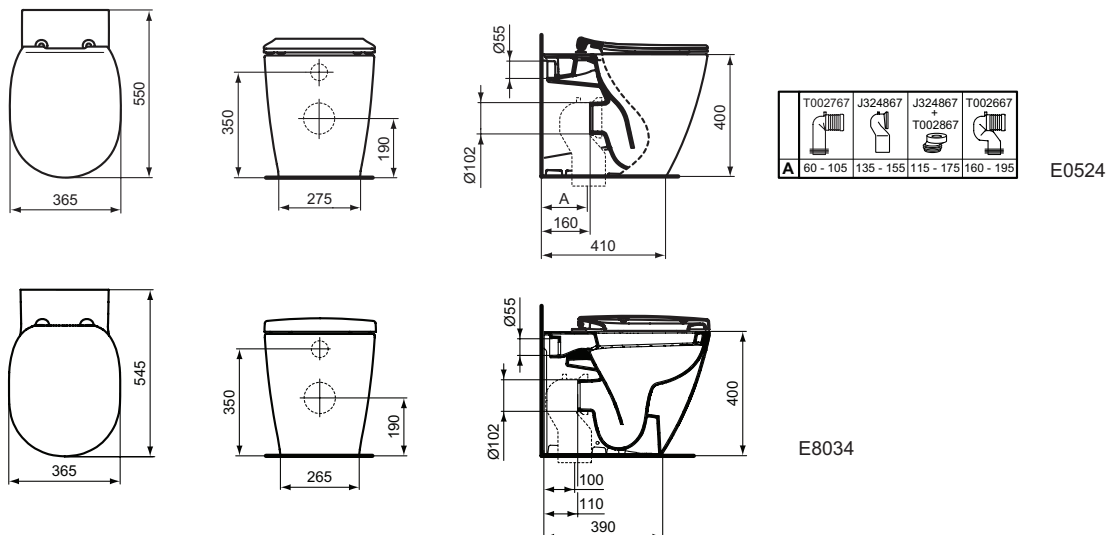

Finishes

- 01 Euro White
- MA Euro white Ideal Plus

Ceramic products

Description

Wall mounted bowl with fully hidden fixation - AquaBlade® Washdown
Including fixation kit TT0299327 (for fully hidden attachment - no lateral holes)
In carton box
EN 997
Note: Depending on the concealed system used and/or the wall thickness for the installation, it may be required to order separately the elongated outlet sleeve (length 280mm) - code W872367
Note: AquaBlade® WCs installation with pressure flush valve is not recommended!