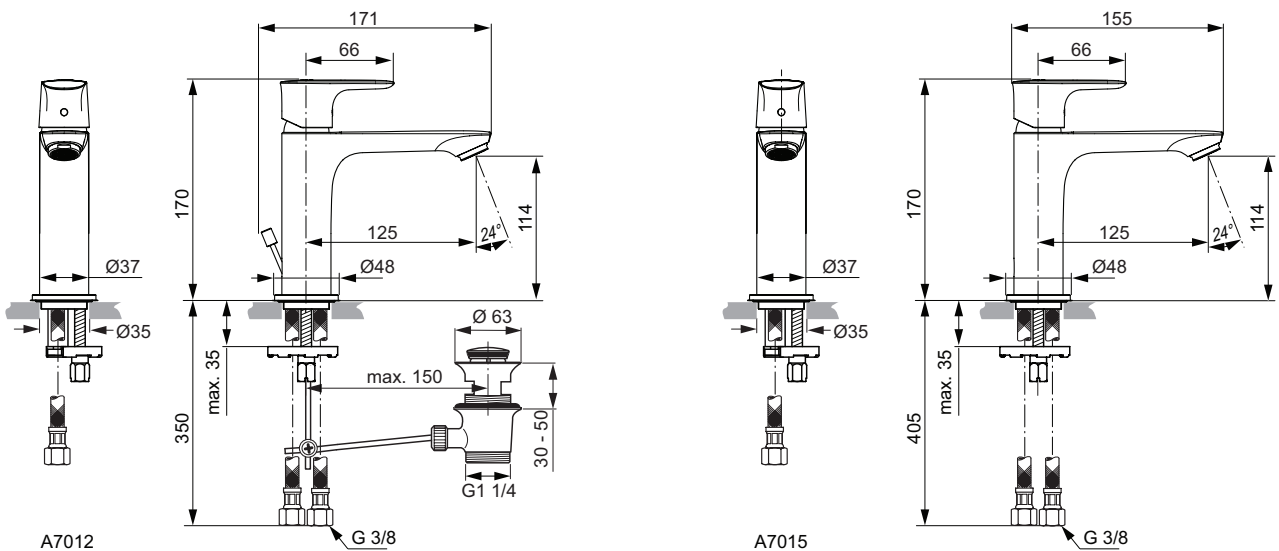

A7024

Finishes

- AA Chrome
- A2 Brushed Gold
- A5 Magnetic Grey
- GN Silver Storm