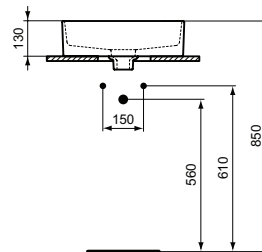

Finishes

- AA Chrome
- 01 Euro White