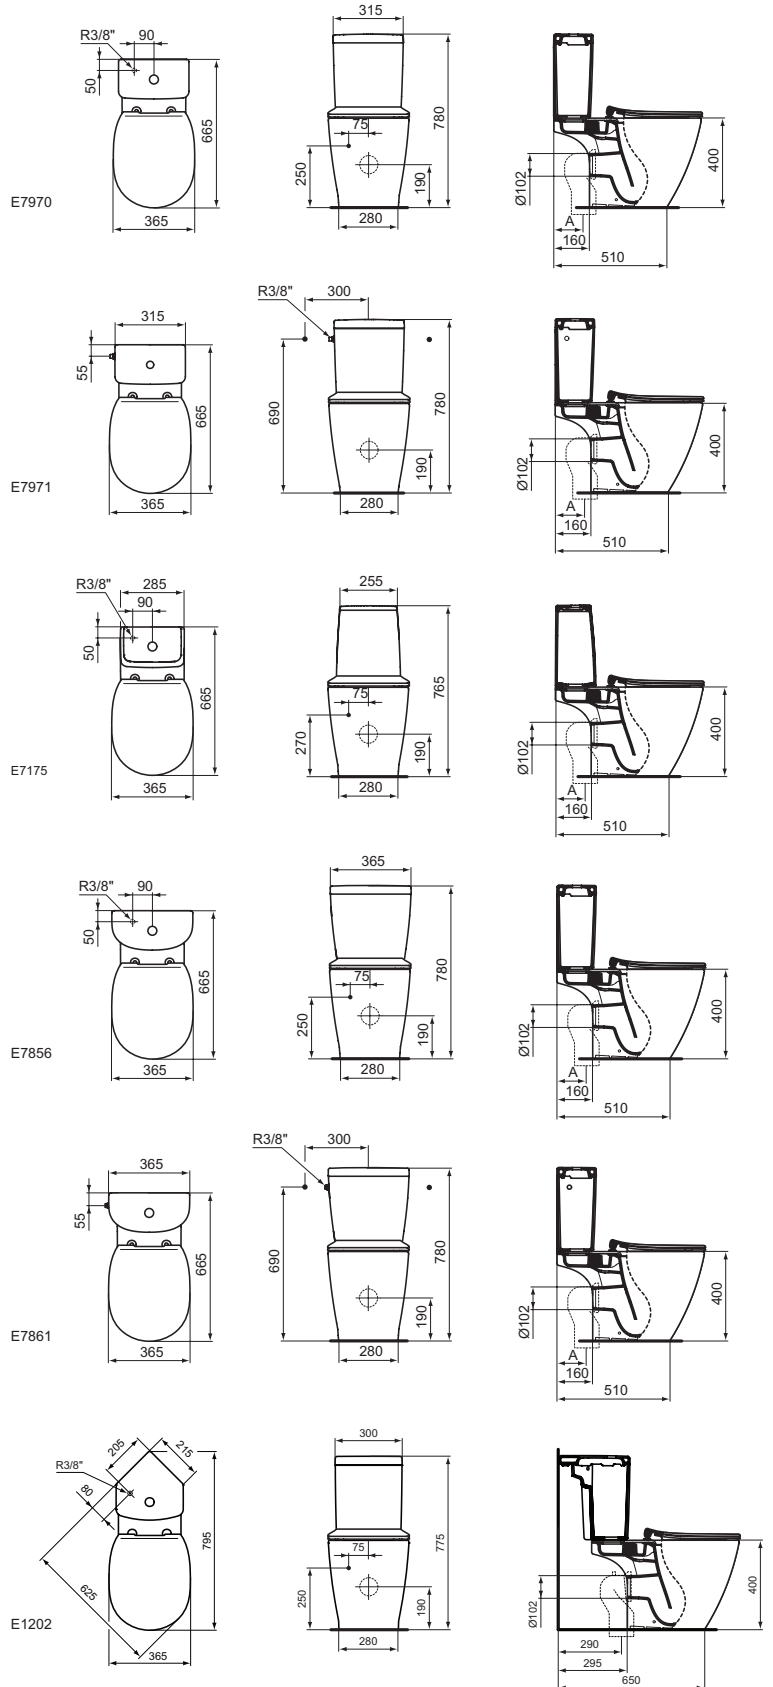

Recommended equipment

Outlet bend 90° (vertical) - for 135-165 mm distance (from wall to drainage center)	J324867
Outlet bend 90° (vertical) - for 135-165 mm distance (from wall to drainage center)	WW965742
Outlet bend 90° (vertical) - for 200-230 mm distance (from wall to drainage center)	T682067
Outlet bend 90° (vertical) - for 165-210 mm distance (from wall to drainage center)	T002667
Outlet bend 90° (vertical) - for 60-110 mm distance (from wall to drainage center)	T002767
Eccentric adapter (for combination with Outlet bends 90° (vertical) T002667 or T002767) for additional offset +20 / -20	T002867
Eccentric adapter (for combination with Outlet bends 90° (vertical) T002667 or T002767) for additional offset +40 / -40	T002967

Finishes

01 Euro White

Outlet bend for:
E7970
E7971
E7175
E7856
E7861

	J324867	WW965742	T682067	T002667	T002767
A I	135 - 165	135 - 165	200 - 230	165 - 210	60 - 110
A I+II				T002867 II = +20 / -20	
A I+III				T002967 III = +40 / -40