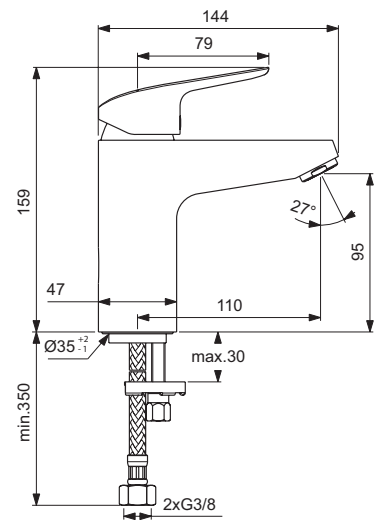

B1714

Sanitary brass