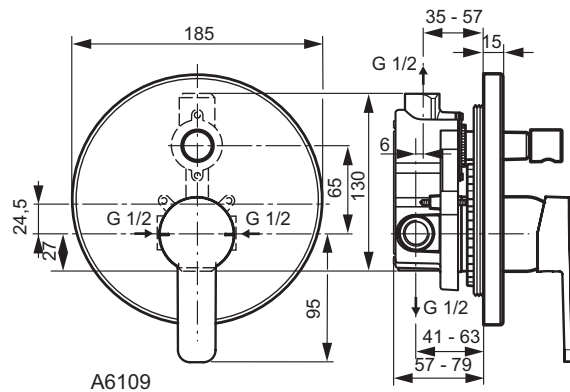

Finishes

AA Chrome