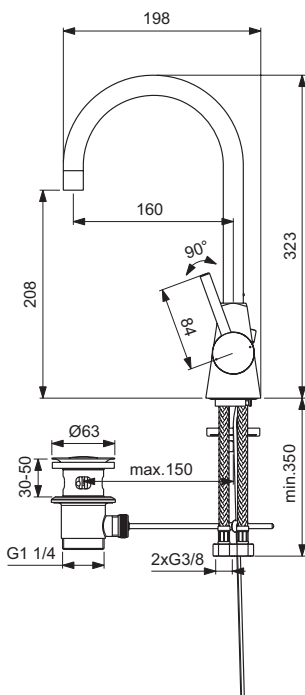

Finishes

AA Chrome

BC195