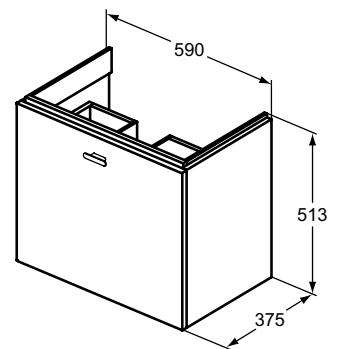

Recommended equipment

Space saving siphon	EE23033967	
---------------------	-------------------	--

Finishes

KR Glossy Grey
 WG Glossy White

E0316

E0317

E0314

E0315