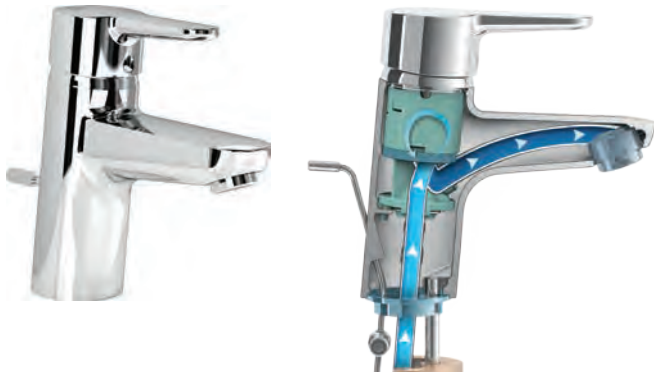

Description

One-hole basin mixer
Easy-Fix fixation
Centering & Sealing Ring
Flexible hoses G3/8" for water supply system connection (PEX hoses - antibacterial)
40 mm IS cartridge with hot water limiter, with Click
Metal pop-up waste
Metal handle with red and blue indicator
Cascade aerator
Comply with EN817
BLUE Technology
- The same with aerator Perlator and plastic pop-up waste
- The same with aerator Perlator and without pop-up waste
- The same with metal pop-up waste, with Cascade aerator with 5 l/min flow rate limiter

Product

	Article-No.	Price/EUR
One-hole basin mixer with metal pop-up waste	B9914AA	
One-hole basin mixer with plastic pop-up waste	B9916AA	
One-hole basin mixer without pop-up waste	B9917AA	
One-hole basin mixer with metal pop-up waste, with 5 l/min flow rate limiter	B9936AA	

Finishes

AA Chrome