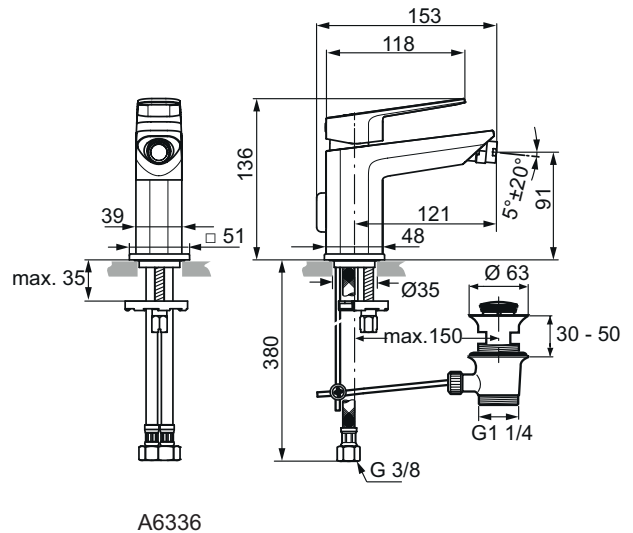

Finishes

AA Chrome