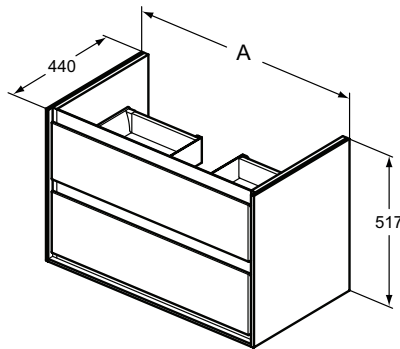

A
E0821	1000
E0819	800
E0818	600