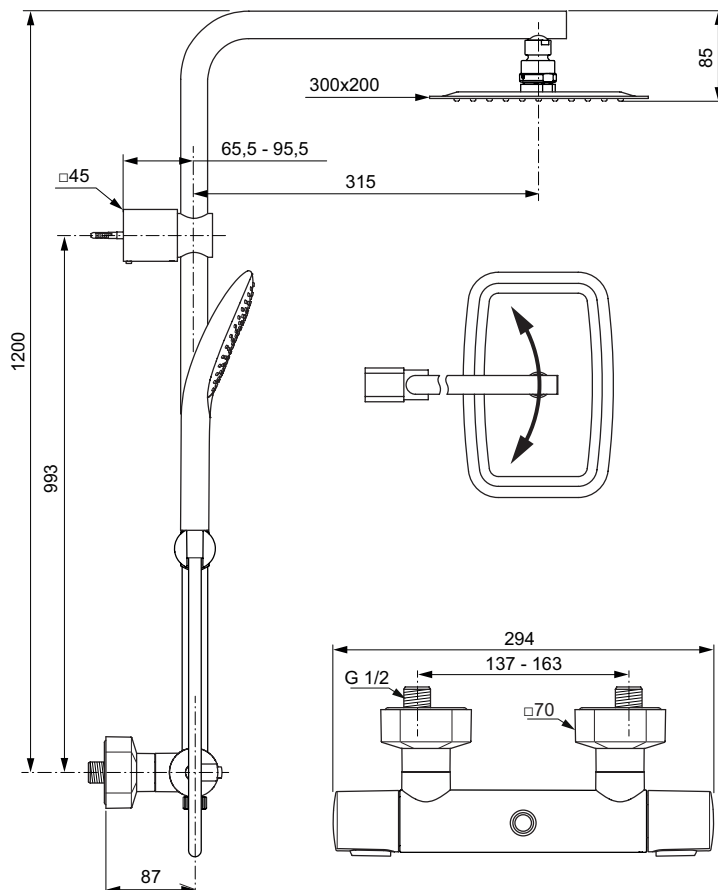

Finishes

AA Chrome