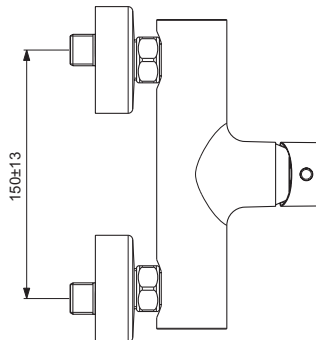

Finishes

AA Chrome

BC200