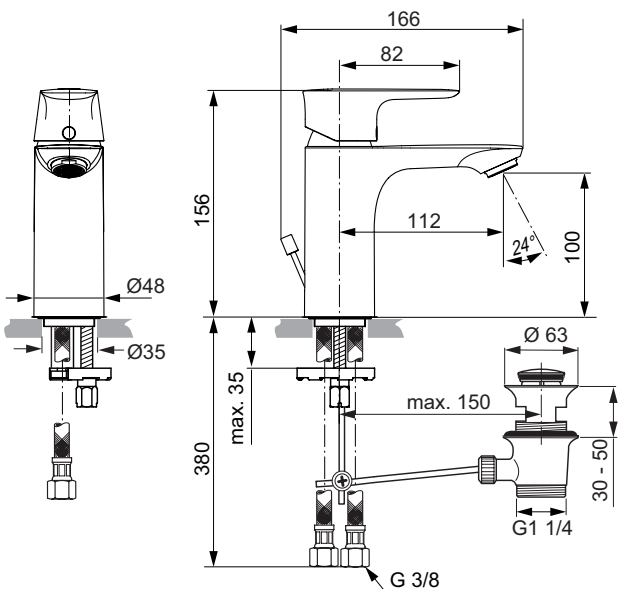

Finishes

- AA Chrome
- A2 Brushed Gold
- A5 Magnetic Grey
- GN Silver Storm