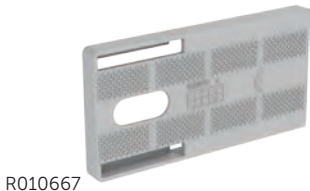

R017467

NEW

Description

Noise insulation kit Frame to floor
Acoustic insulation
Avoids direct contact between the frame and the floor

Noise insulation kit for WC
Acoustic insulation in expanded polyethylene
Avoids direct contact between the WC bowl and the tiles

Corner installation kit
Enables the installation of WCs in bathroom corners
Compatible with 1150 and 1130 high frames only

Flow rate reducer
Reduces flow rate to avoid splashing
Compatible with ProSys™ 80 and ProSys™ 150 cisterns

Connection pipes

R010667