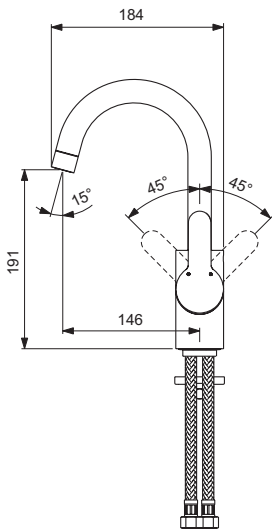

Finishes

AA Chrome