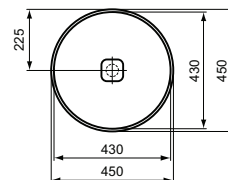

A	B
T2961..	450	430
T2929..	380	360

T2959