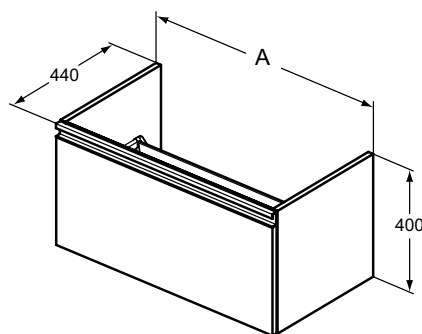

Recommended equipment

Space saving siphon	EE23033967
---------------------	------------

Finishes

- OV Glossy White (Handle: Matt White)
- PH Glossy Light Grey (Handle: Matt Light Gray)
- PU Matt Dark Taupe (Handle: Matt Dark Taupe)
- VI Light Wood (Handle: Matt Light Gray)
- WI Matt Avio (Handle: Matt Light Gray)