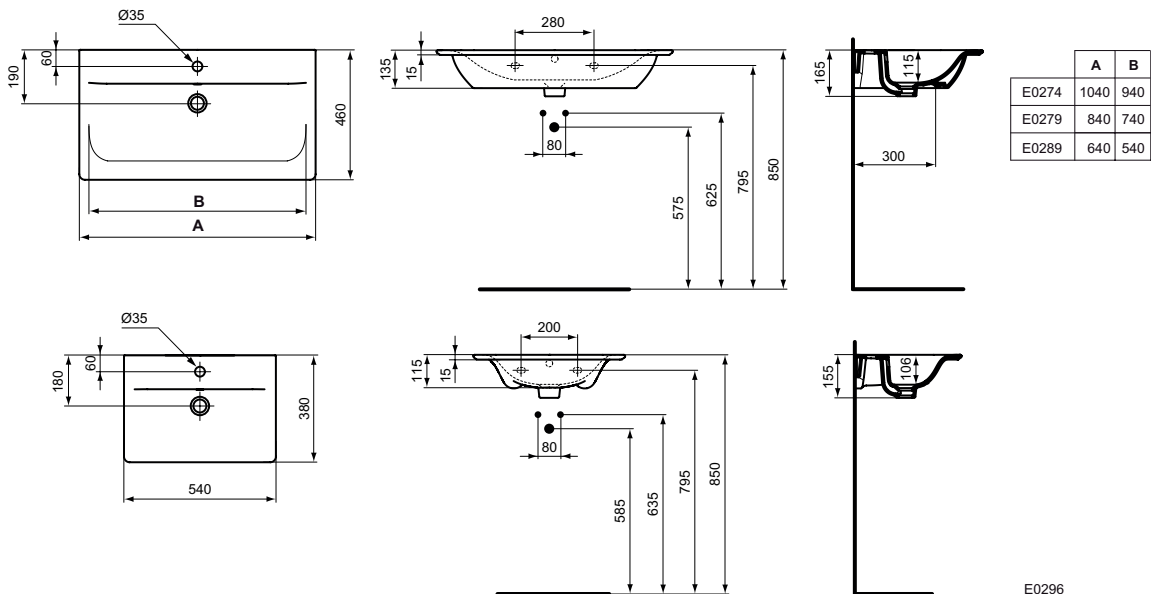

Finishes

- AA Chrome
- 01 Euro White