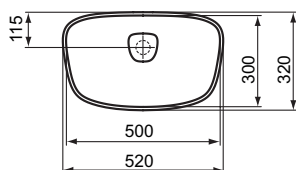

Finishes

- AA Chrome
- 01 Euro White
- MA Euro white Ideal Plus

T0445

T0443

Ceramic products

Description

Floor standing single BTW bowl - AquaBlade®
 Washdown
 Back to wall
 Horizontal outlet (universal)
 Including:
 - Fixation set TT0257919
 - Outlet bend 90° (vertical) J324867
 In carton box
 EN 997
 - Version with seat & cover T676601, metal hinges, duroplast
 - Version with seat & cover T676701/T676783, SOFT CLOSE with Easy Take Off hinges, duroplast