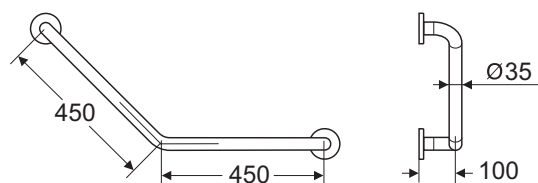

Finishes

- AC White
- RN Charcoal

S6472

Description

Maia Washbasin 67 cm
 1 central tap hole punched
 Without overflow hole
 Loose on pallet
 EN 14688
 Logo Dolomite

Maia Wall mounted WC bowl, 75 cm projection
 Washdown
 EN 997
 Loose on pallet
 Recommended optional: Flushing pipe 400 x 45 mm
 Logo Dolomite