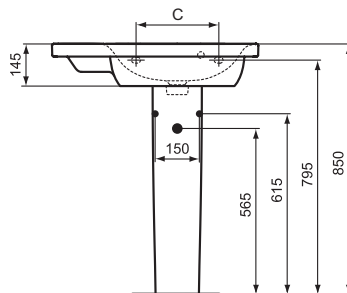

Finishes

- AA Chrome
- 01 Euro White