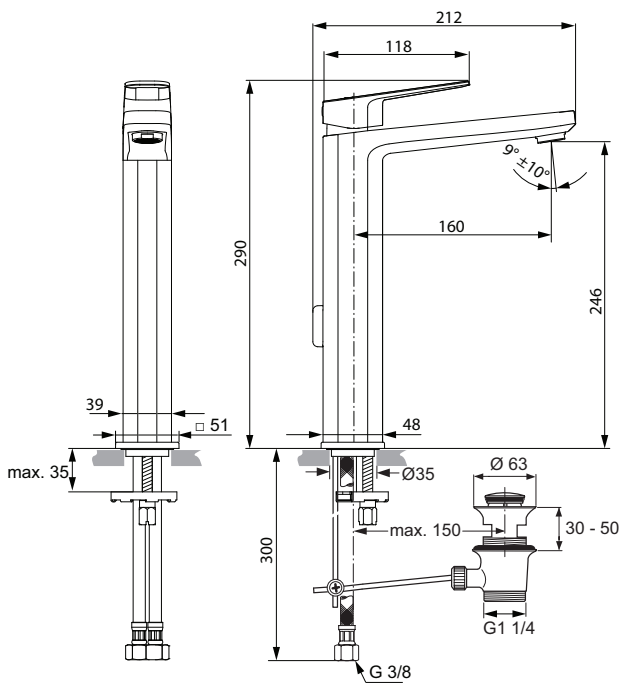

Finishes

AA Chrome

Sanitary brass

A6328