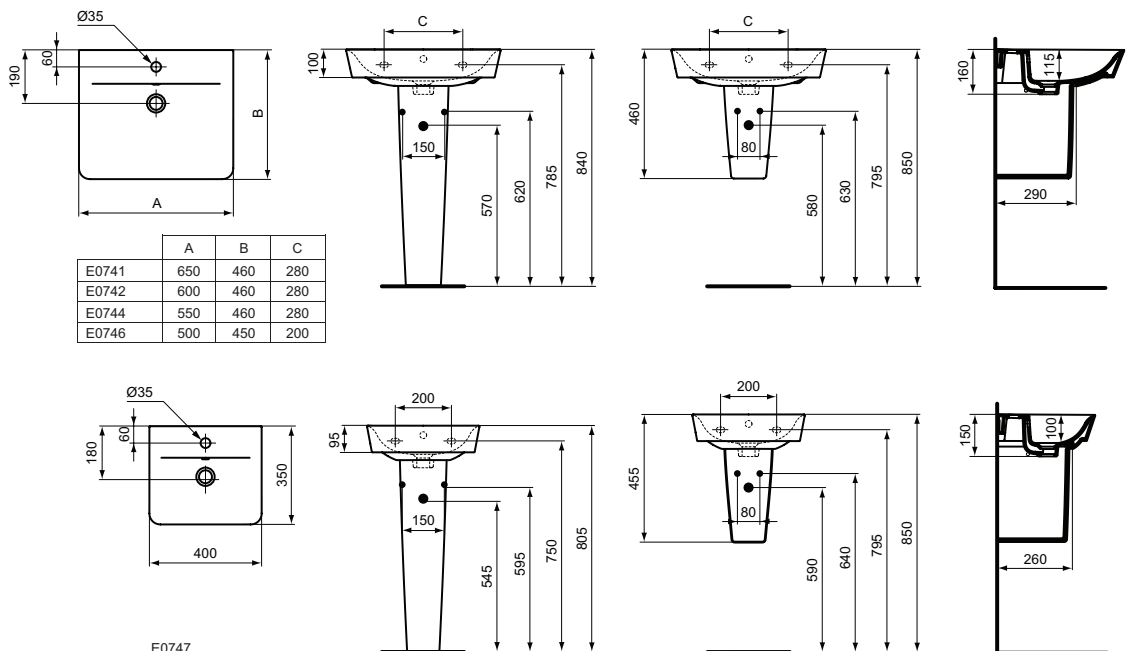

Finishes

- AA Chrome
- 01 Euro White