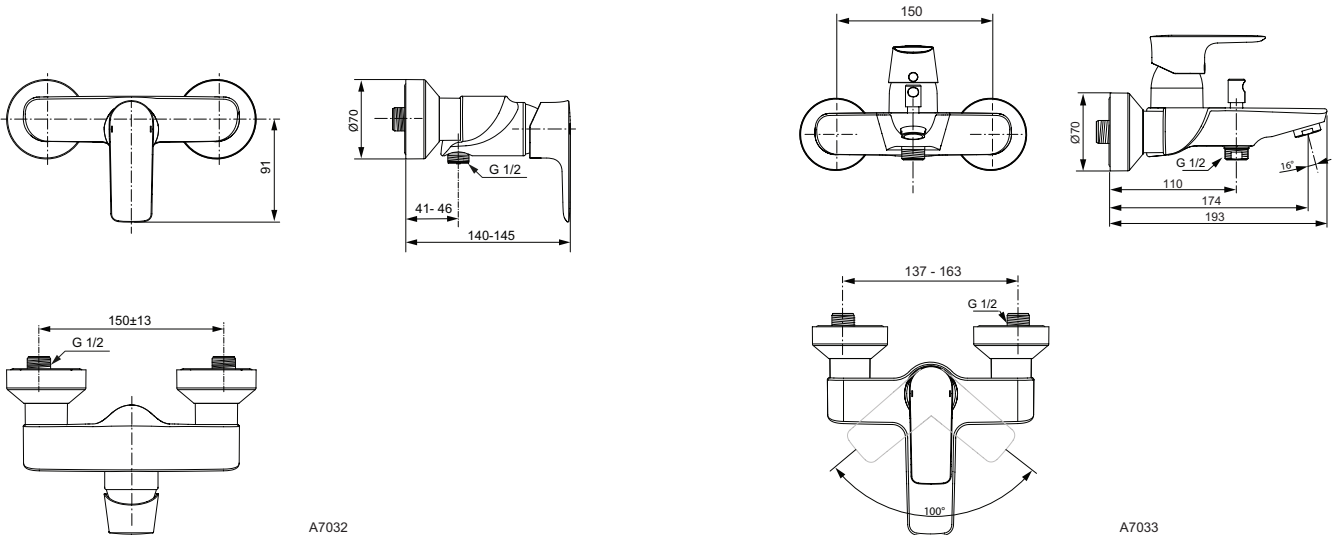

Product

Product	Article-No.	Price/EUR
Exposed shower mixer	A7032AA	
	A7032A2	
	A7032A5	
	A7032GN	
Exposed bath & shower mixer	A7033AA	
	A7033A2	
	A7033A5	
	A7033GN	

NEW

NEW

Finishes

- AA Chrome
- A2 Brushed Gold
- A5 Magnetic Grey
- GN Silver Storm