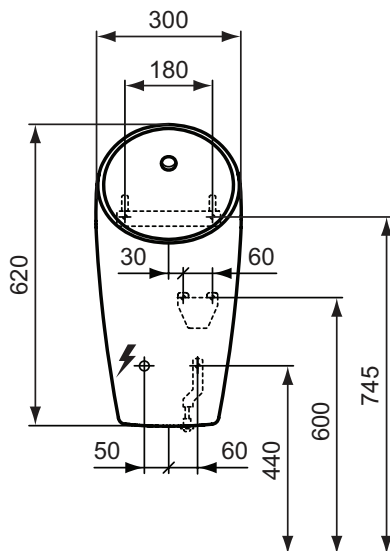

Finishes

01 Euro White

Public sector solutions