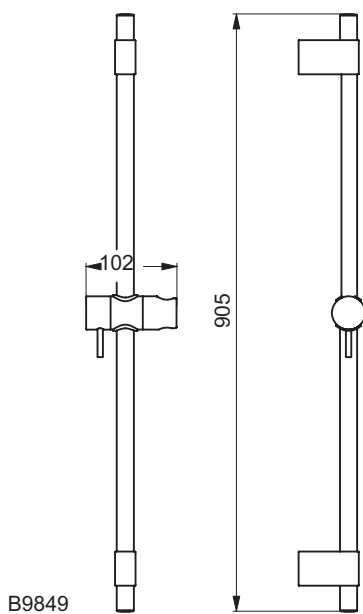

Finishes

AA Chrome