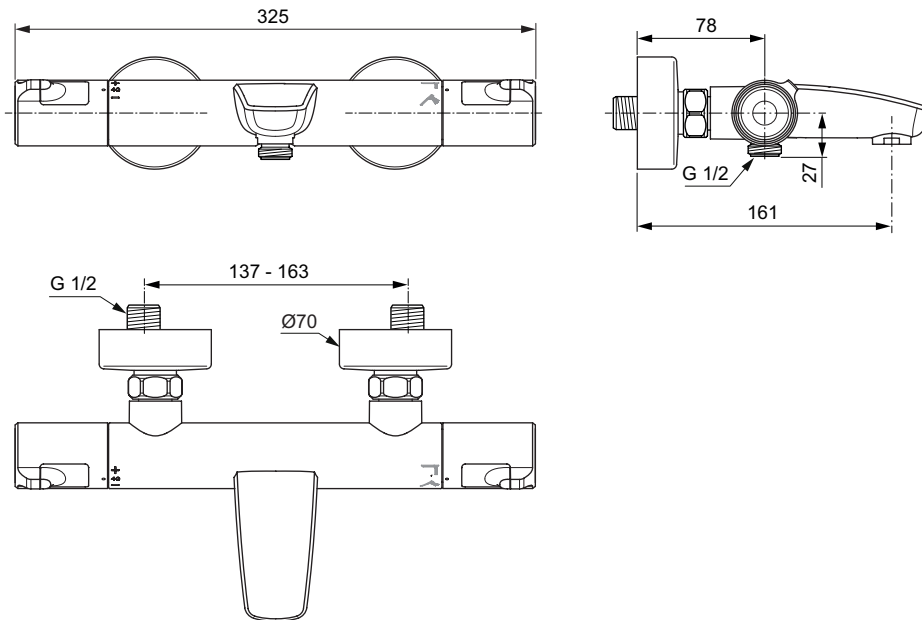

Finishes

AA Chrome