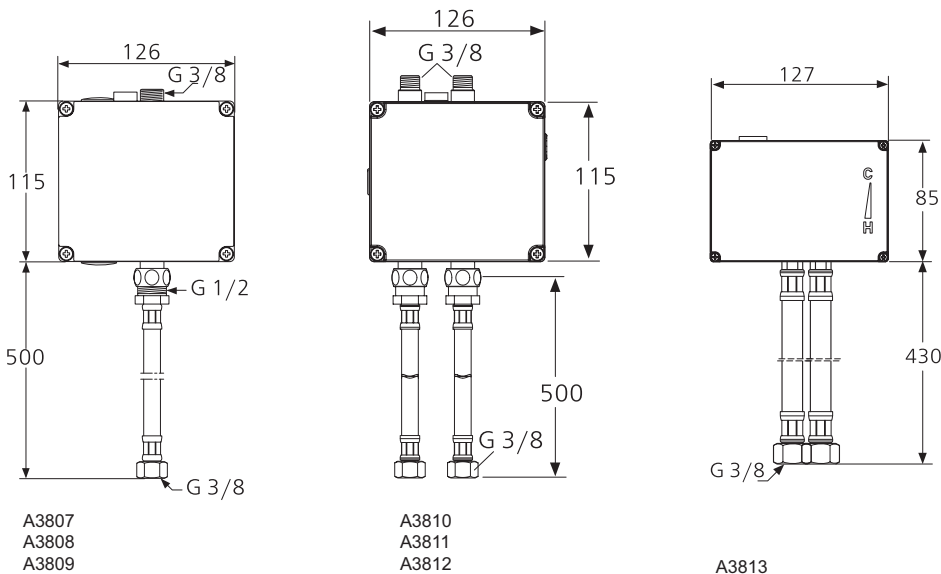

Description

Basic electronic box Kit 1 /one valve/
- Basin electronic box Kit 1 / one valve / battery operated
- Basin electronic box Kit 1 / one valve / AC 220V operated
- Basin electronic box Kit 1 / one valve / AC multi-box in connection with A3808NU
For combination with Ceraplus electronic spouts (see above)

Basic electronic box Kit 1 /two valves/
- Basin electronic box Kit 1 / two valves / battery operated
- Basin electronic box Kit 1 / two valves / AC 220V operated
- Basin electronic box Kit 1 / two valves / AC multi-box in connection with A3811NU
For combination with Ceraplus electronic mixers (see above)

Thermostatic kit
Pre-mixer (pre temperature adjustment)
For connection to electronic boxes A3807NU (battery operation) or A3808NU (220V operation), A3809NU (multi-box in connection with A3808NU)

Product

Product	Article-No.	Price/EUR
Basic electronic box Kit 1 / one valve / battery operated	A3807NU	
Basic electronic box Kit 1 / one valve / AC 220V operated	A3808NU	
Basic electronic box Kit 1 / one valve / AC multi-box in connection with A3808NU	A3809NU	
Basic electronic box Kit 1 / two valves / battery operated	A3810NU	
Basic electronic box Kit 1 / two valves / AC 220V operated	A3811NU	
Basic electronic box Kit 1 / two valves / AC multi-box in connection with A3811NU	A3812NU	
Thermostatic kit	A3813NU	

Finishes