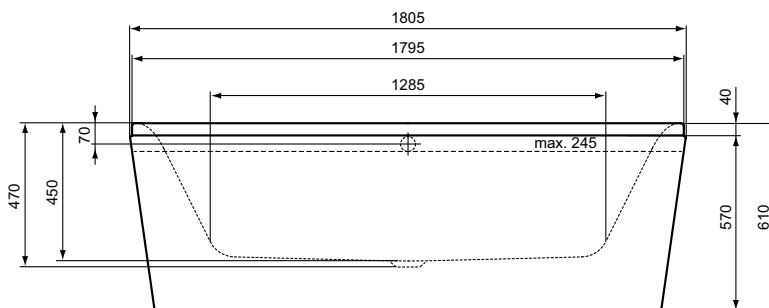

Finishes

01 Euro White