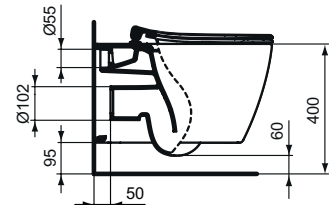

E8174
E8149