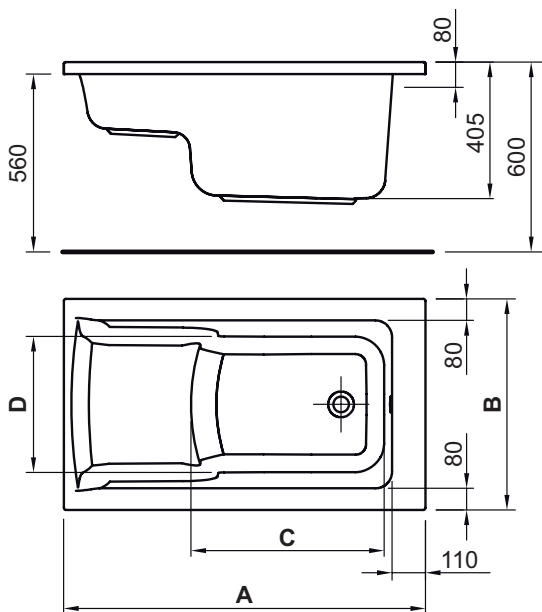

Finishes

- AA Chrome
- 01 Euro White

	A	B	C	D
E 1238 ..	1050	700	520	450
E 1239 ..	1200	700	640	565
E 1240 ..	1300	700	680	565