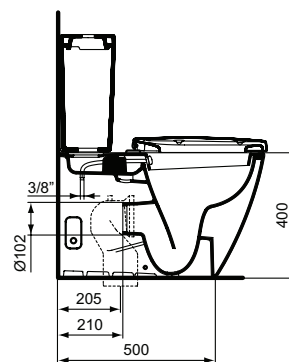

Ceramic products

E7971