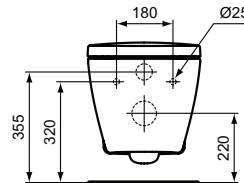

Finishes

01 Euro White

E1217