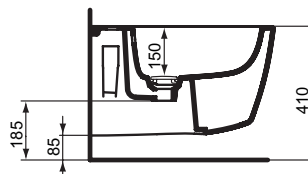

Ceramic products

Description

Floor standing BTW bidet

One tap hole

Back to wall

Including:

1. Fixation set TT0257919
   - Ceramic waste cover T852501
2. EN 14528

Wall mounted bidet

One tap hole

Including:

1. Fixation set TT0299327 (for fully hidden attachment)
   - Ceramic waste cover T852501
2. EN 14528

Product	W x D x H mm	Kg	Article-No.	Price/EUR
Floor standing BTW bidet	365 x 550 x 400	25,0	T509901	
Wall mounted bidet	365 x 550 x 325	20,0	T509801 T5098MA	

Recommended equipment

Siphon waste for bidet G1 1/4	A2307AA	
Stop angle valve (water connection G1/2, connection with mixer 10 mm/ G3/8) - 1pc	B7883AA	

Finishes

AA Chrome

O1 Euro White

MA Euro white Ideal Plus

T5099

T5098