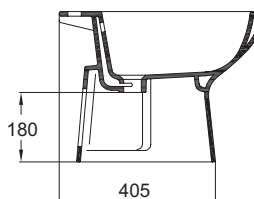

Finishes

- AA Chrome
- 01 Euro White

V4140