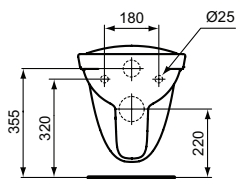

Finishes

01 Euro White

S0348