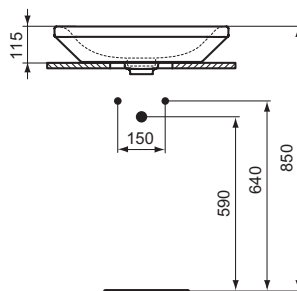

Finishes

- AA Chrome
- 01 Euro White