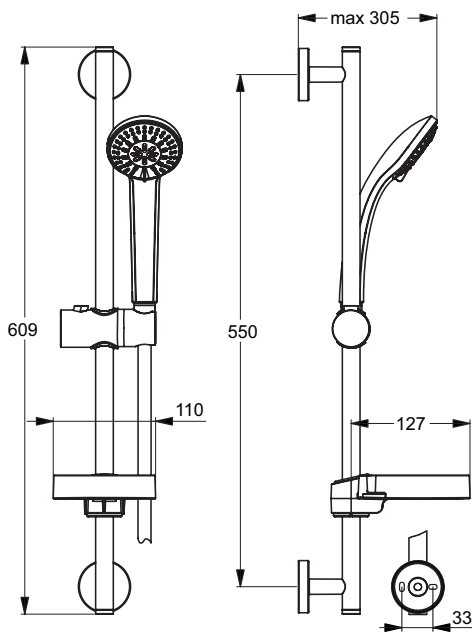

Finishes

AA Chrome

B9503