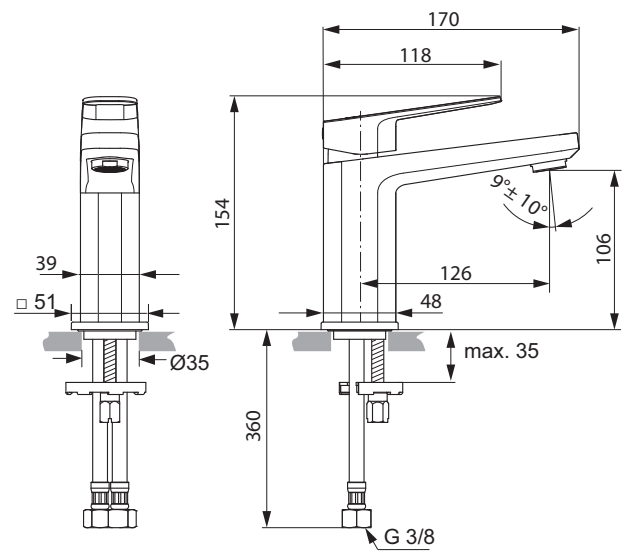

Description

- One-hole basin mixer
- IS 28 mm ceramic cartridge
- Temperature limiter – included in the box
- Brass cast body
- Metal handle with red and blue colour indication - printed on handle
- Adjustable Cascade aerator with 5 l/min flow rate limiter
- Metal pop-up waste
- Flexible hoses G3/8" for water supply system connection
- Easy-Fix system for installation
- Centre ring
- Comply with EN817
- The same without pop-up waste

Sanitary brass

Product

	Article-No.	Price/EUR
One-hole basin mixer with pop-up waste, with 5 l/min flow rate limiter	A6326AA	
One-hole basin mixer without pop-up waste, with 5 l/min flow rate limiter	A6327AA	

Finishes

AA Chrome

A6327