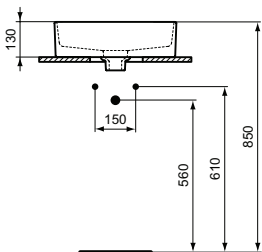

Finishes

- AA Chrome
- 01 Euro White