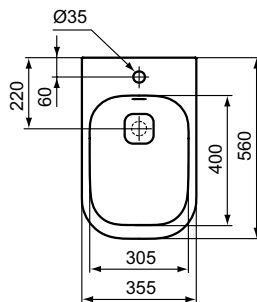

Ceramic products

Description

Floor standing BTW bidet

One tap hole

Back to wall

Including:

- Fixation set TT0251601

- Ceramic waste cover T854601 (1 pc)

In carton box

EN 14528

Wall mounted bidet with fully hidden fixation

One tap hole

Including:

- Fixation kit TT0299327 (for fully hidden attachment)

- Ceramic waste cover T854601 (1 pc)

In carton box

EN 14528

Product	W x D x H mm	Kg	Article-No.	Price/EUR
Floor standing BTW bidet	355 x 560 x 400	25,4	K523801	
Wall mounted bidet with fully hidden fixation	355 x 560 x 350	23,5	K523601	

Recommended equipment

Siphon waste for bidet G1 1/4	A2307AA	
Stop angle valve (water connection G1/2, connection with mixer 10 mm/ G3/8) - 1pc	B7883AA	

Finishes

AA Chrome

01 Euro White

K5238

K5236