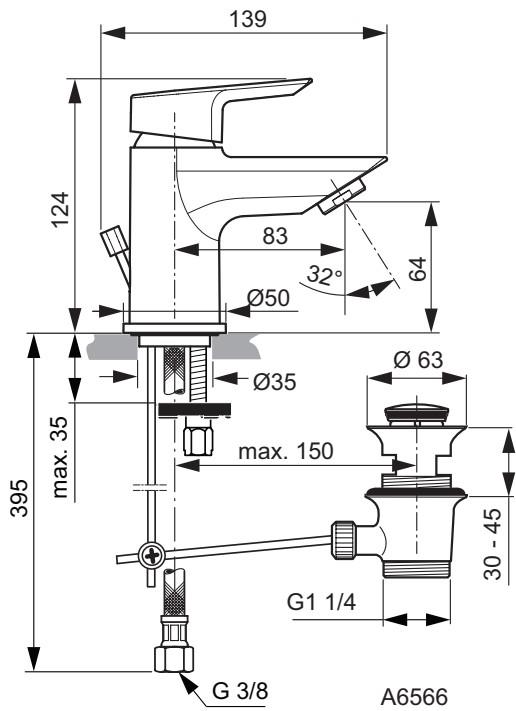

Finishes

AA Chrome