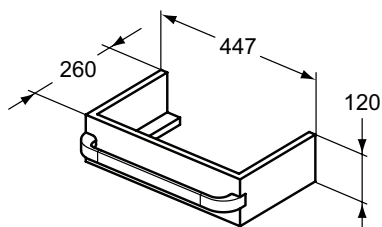

Necessary equipment

Handle for Guest Basin unit/structure 45 cm	447 x 48 x 30	0,6	R4356WG R4356AA

Recommended equipment

Open Shelf (white painted) 45 cm giving some additional space	R4344WG

Finishes

- AA Chrome
- FA Glossy light grey
- FC Glossy light brown
- FE Wood light grey
- FF Wood light brown
- WG Glossy White

Furniture and mirrors

R4314