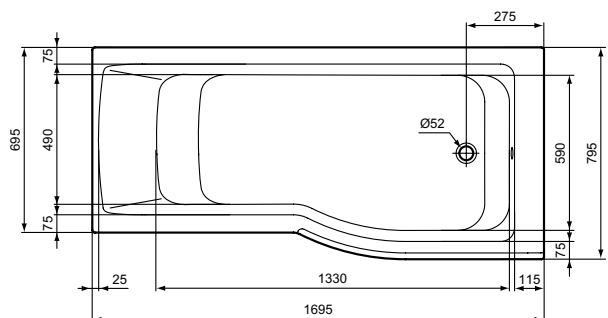

Finishes

- AA Chrome
- EO Silver profile
- 01 Euro White