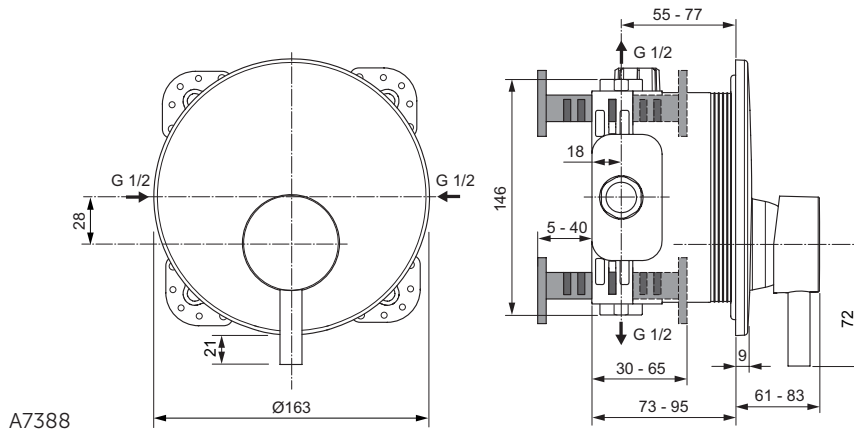

Finishes

AA Chrome