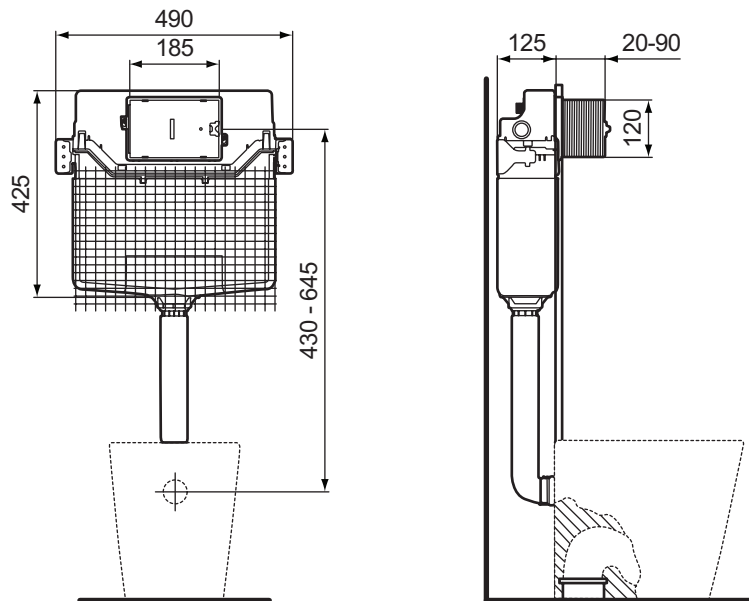

Necessary equipment

For assembly with control plates (separate order):

Mechanical control plates: Oleas™ M1, M2, M3, M4; Solea™ M1, M2; Septa Pro™ M1,M2

OR

Mechanical control plates (in combination with SmartFlush kit R018667): Oleas™ SmartFlush M1, M2

SmartFlush kit (in combination with Mechanical control plates Oleas™ SmartFlush M1, M2) R018667

OR

Pneumatic control plates (in combination with Pneumatic conversation kit R009867): Oleas™ P1, P2,P3 Solea™ P1,P2; Septa Pro™ P1, P2, P3, P4, Floor; Septa Pro™ XS P1,P2

Pneumatic conversation kit (in combination with pneumatic control plates) R009867

OR

Touchless control plates Symfo™, Altes™ (in combination with Mains Kit R015867 or SmartForce conversation kit R015767)

Kit for Touchless/Sensor control plates Mains – 100-240V AC / 6.75V DC R015867

SmartForce conversation kit - saves energy: SmartForce technology harnesses the power of water in motion to generate enough energy to power a no-touch control plate R015767

Electronic/IR control plates (in combination with Kit for Electronic/IR control plate conversion R009967): Septa Pro™ E1,E2

Kit for Electronic/IR control plate conversion R009967

Product	W x D x H mm	Kg	Article-No.	Price/EUR
ProSys™ 120M built-in cistern	490 x 125	4,0	R015667