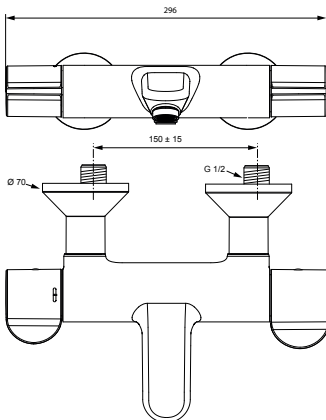

Finishes

AA Chrome