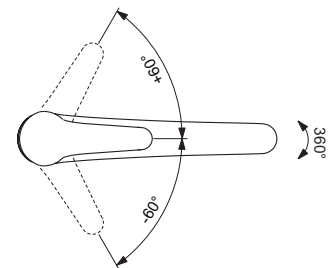

Finishes

AA Chrome

B5344

B5345

B6917

Description

One-hole kitchen mixer with Dish Washer Valve
 Easy-Fix fixation
 Flexible PEX hoses G3/8
 Metal handle with red and blue indicator
 Dish Washer Valve
 47 mm IS Click cartridge with hot water limiter