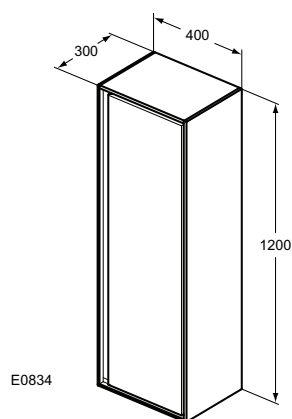

Finishes

- B2 White Glossy (structure) + White Matt (frame/accent)
- EQ Glossy Light Grey (structure) + Matt White (frame/accent)
- KN Glossy White (structure) + Matt Light Grey (frame/accent)
- PS Wood Light Grey (structure) + Matt White (frame/accent)
- UK Wood light brown (structure) + Matt Light Brown (frame/accent)
- VY Matt Dark Brown (structure) + Matt White (frame/accent)