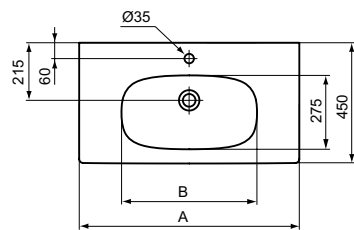

Finishes

- AA Chrome
- 01 Euro White
- V1 Silk White (Matt White)

	A	B
T3508	1025	600
T3509	825	505
T3510	625	460