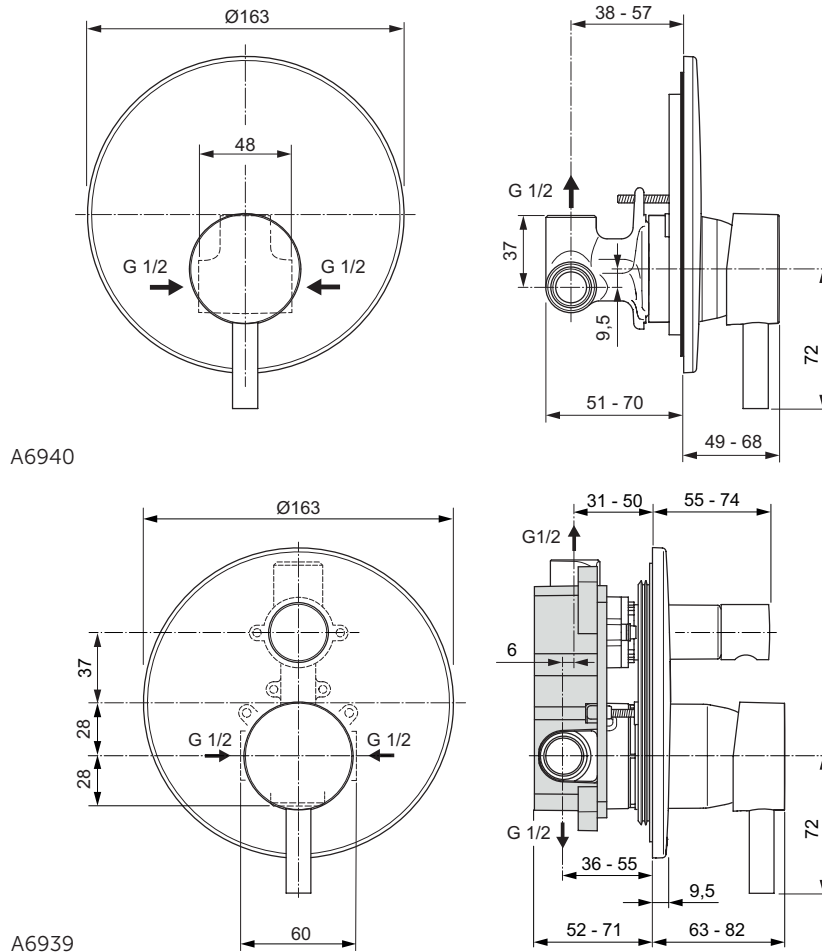

BC199

Finishes

AA Chrome