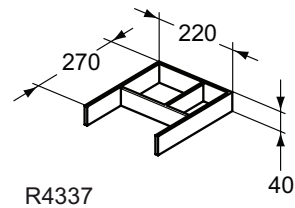

Finishes

- AA Chrome
- WG Glossy White