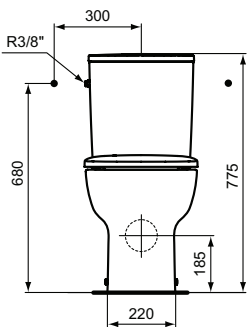

Finishes

01 Euro White

T002767	J324867	J324867 + T002867	T002667	T682067
A 60 - 100	125 - 145	100 - 165	165 - 185	185 - 215