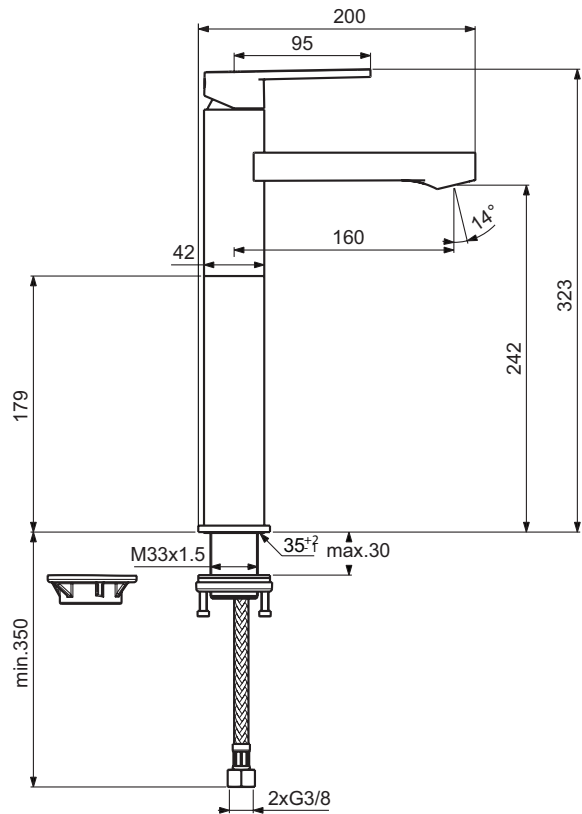

B0600

B0601

Sanitary brass