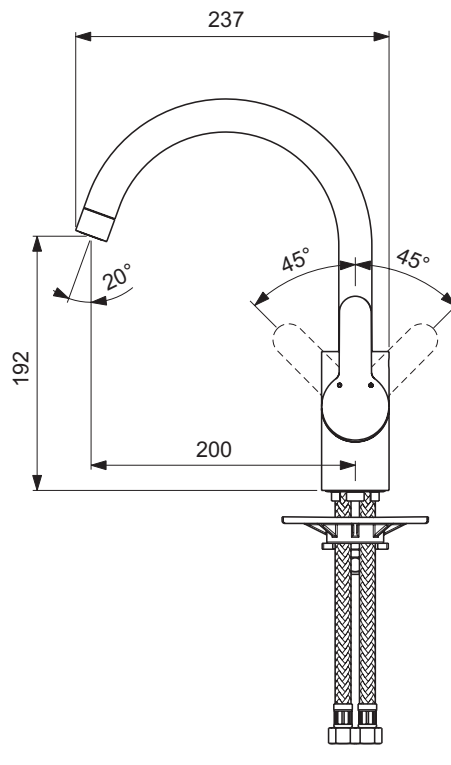

Description

Kitchen mixer with cast spout
Easy-Fix fixation
Centering & Sealing Ring
Flexible hoses G3/8" for water supply system connection (PEX hoses - antibacterial)
47 mm IS cartridge with hot water limiter, with Click
Turnable cast body
Metal handle with red and blue indicator
Perlator aerator
Comply with EN817

Kitchen mixer with tubular spout
Easy-Fix fixation
Centering & Sealing Ring
Flexible hoses G3/8" for water supply system connection (PEX hoses - antibacterial)
40 mm IS cartridge with hot water limiter, with Click
Turnable tubular spout R200 mm
Metal handle with red and blue indicator
Cascade aerator M22x1
Comply with EN817

Product

Kitchen mixer with cast spout
Kitchen mixer with tubular spout

Article-No. Price/EUR

B9931AA	
B9932AA	

Finishes

AA Chrome

Sanitary brass

B9932