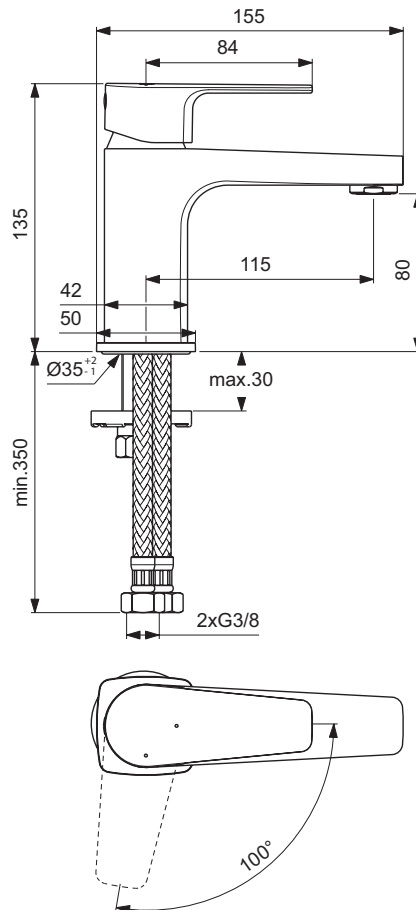

Finishes

AA Chrome