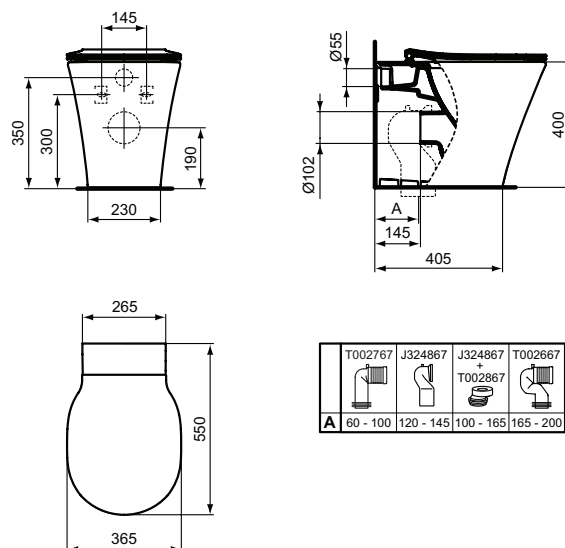

Finishes

01 Euro White