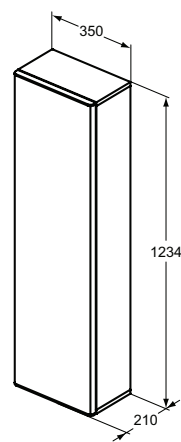

Finishes

- WG Glossy White
- PA Dark Walnut
- PB Gold Oak
- Y2 Matt Anthracite (Lacquered)