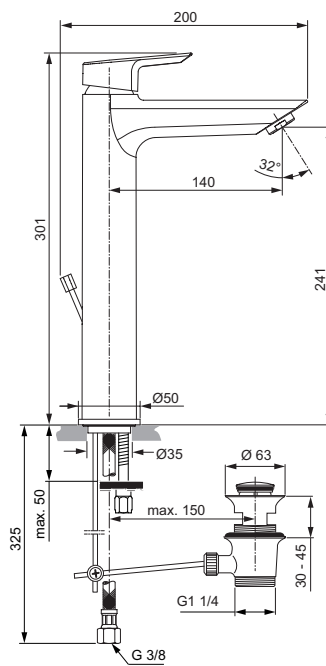

Description

One-hole High spout basin mixer
IS 28 mm ceramic cartridge
Temperature limiter – integrated in the box
Brass cast body and tubular spout U 160
Metal handle with red and blue colour indication - printed on handle
Cascade aerator with 5 l/min flow rate limiter
Metal pop-up waste
Flexible hoses G3/8" for water supply system connection
Easy-Fix system for installation, Centre ring
Comply with EN817

One-hole basin mixer Vessel
IS 28 mm ceramic cartridge
Temperature limiter – integrated in the box
Brass cast body
Metal handle with red and blue colour indication - printed on handle
Cascade aerator with 5 l/min flow rate limiter
Metal pop-up waste
Flexible hoses G3/8" for water supply system connection
Easy-Fix system for installation
Centre ring
Comply with EN817
- The same without pop-up waste

Sanitary brass

Product

Product	Article-No.	Price/EUR
One-hole High spout basin mixer	A6571AA	
One-hole basin mixer Vessel with pop-up waste	A6573AA	
One-hole basin mixer Vessel without pop-up waste	A6575AA	

Finishes

AA Chrome

A6573