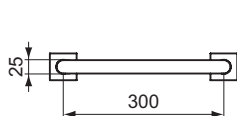

NEW

Description

Shelf 52 cm
Frosted glass
Glass is tempered
Included fixing set
Available in April 2020

Grab rail
Included fixing set
Available in April 2020

Product	W x D x H mm	Kg	Article-No.	Price/EUR
Shelf 52 cm	508 x 136 x 45	1,4	E2206AA	
Grab rail	350 x 83 x 50	0,6	E2203AA	

Finishes

AA Chrome

E2206

E2203

Accessories