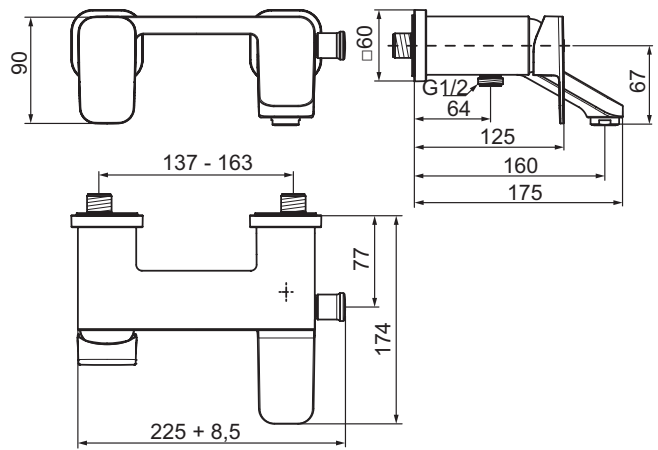

Description

Exposed shower mixer
40 mm Multiport ceramic cartridge
Temperature limiter – integrated in the cartridge
Brass cast body
Metal handle with red and blue colour indication - printed on handle
Exposed model with fixation system without visible nuts
Non return valve
Comply with EN817

Exposed bath & shower mixer
40 mm Multiport ceramic cartridge
Temperature limiter – integrated in the cartridge
Brass cast body 1 pc
Automatic diverter on side of the spout
Metal handle with red and blue colour indication - printed on handle
Exposed model with fixation system without visible nuts
Cascade aerator
Non return valve
Comply with EN817

Sanitary brass

Product

Product	Article-No.	Price/EUR
Exposed shower mixer	A6337AA	
Exposed bath & shower mixer	A6338AA	

Finishes

AA Chrome

A6338