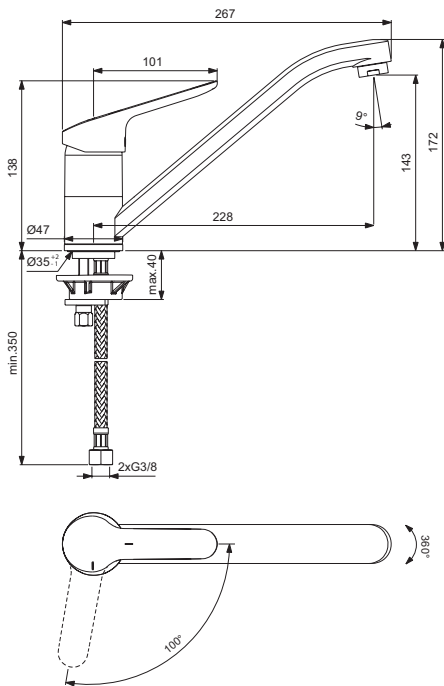

Finishes

AA Chrome

BC129