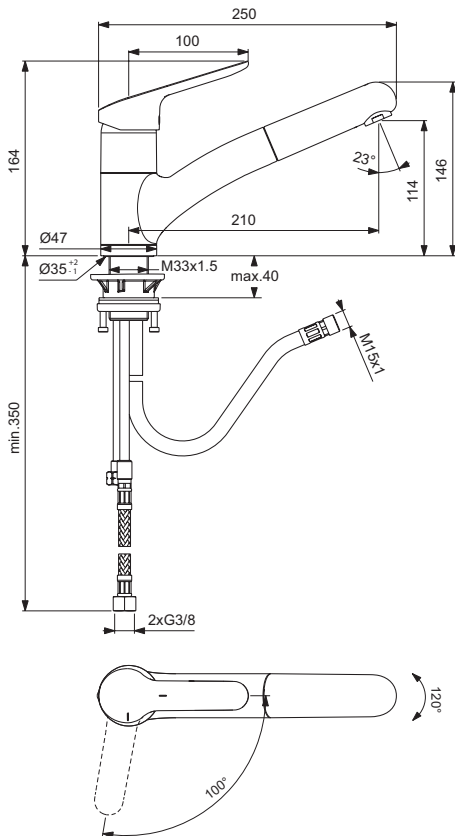

Finishes

AA Chrome

BC143