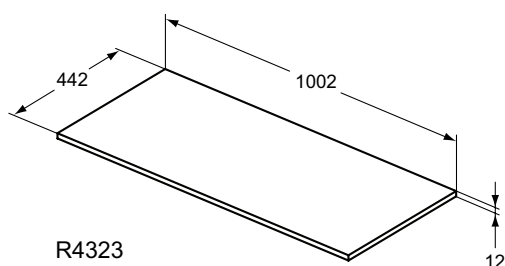

Finishes

- SA White glass
- FA Glossy light grey
- FC Glossy light brown
- FE Wood light grey
- FF Wood light brown
- WG Glossy White