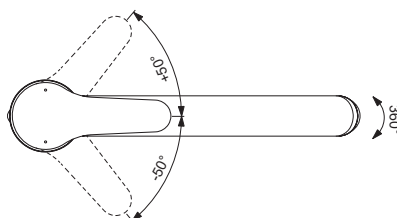

Product

One-hole kitchen mixer with high tubular spout

Article-No.

Price/EUR

- BC813AA
- BC813Q9
- BC813U4
- BC813U8

Finishes

- AA Chrome
- Q9 Champagne/chrome
- U4 Black/chrome
- U8 Grey/chrome

Sanitary brass