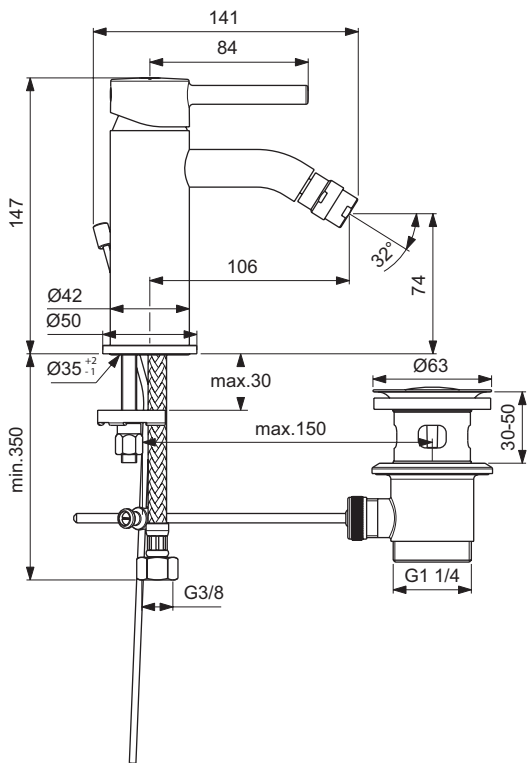

Product

One-hole bidet mixer with pop-up waste
 4-hole bath & shower mixer with spout

Article-No. Price/EUR

BC197AA	
BC198AA	

Finishes

AA Chrome

BC197

BC198