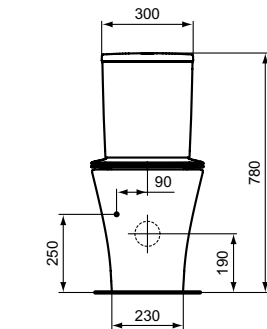

E0137
E0739

A 60 - 150	175 - 205	155 - 225	165 - 210