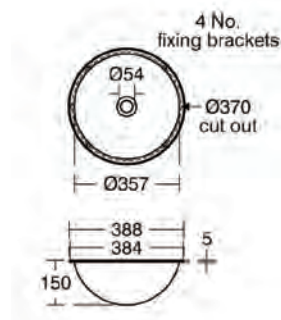

Description

Troon 2 countertop basin
Countertop washbasin 39 cm complete
With 1. 1/2" waste and fixing clips, no overflow
Can also be fixed using clips provided as under-countertop washbasin
Can be mounted from on top or underneath
Trap 1 1/2" plastic resealing bottle with 75mm seal, multi-purpose outlet (not included)

Berwick 2 countertop basin
Stainless steel self rimming countertop bowl
1 1/4" combined chainwaste & plug overflow, with fixing kit
Trap 1 1/4" plastic resealing bottle with 75mm seal, multi-purpose outlet (not included)

Product	W x D x H mm	Kg	Article-No.	Price/EUR
Troon 2 Countertop washbasin 39 cm complete	388 x 388 x 150	2,6	S2629MY	
Berwick 2 Stainless steel self rimming countertop bowl	472 x 390 x 140	2,8	S2628MY	

Recommended equipment

Trap 1 1/2" plastic resealing bottle with 75 mm seal, multi-purpose outlet (for Troon 2)	S892567	
Trap 1 1/4" plastic resealing bottle with 75 mm seal, multi-purpose outlet (for Berwick 2)	S892067	

Finishes

MY Stainless Steel

S2629MY