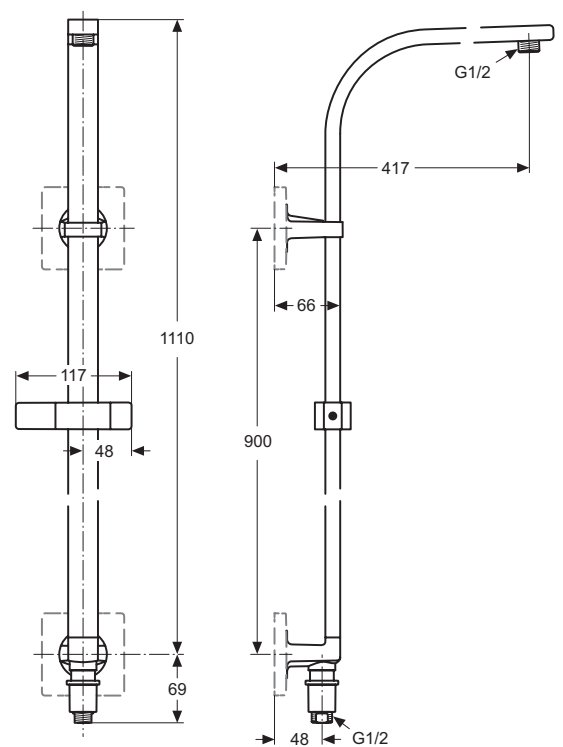

Description

ARCHIMODULE Shower system (without hand shower) with water conducting shower rail
With integrated wall elbow
With pivoting rotating slider
Connection for shower head G1/2"
Without escutcheons
For installation only with ARCHIMODULE Universal built-in Kit 1 (A1501NU) and with escutcheon

ARCHIMODULE Shower system (without hand shower) with water conducting shower rail and integrated diverter
With integrated wall elbow
With pivoting rotating slider
Connection for shower head G1/2"
Without escutcheons
For installation only with ARCHIMODULE Universal built-in Kit 1 (A1501NU) and with escutcheon

Necessary equipment

Built-in Kit 1 UNIVERSAL (A1501NU)

Product

Product	Article-No.	Price/EUR
Shower system with water conducting shower rail	A1530AA	
Shower system with water conducting shower rail and integrated automatic diverter	A1531AA	

Necessary equipment

Built-in KIT1 UNIVERSAL	A1501NU	

Finishes

AA Chrome

A1530

A1531