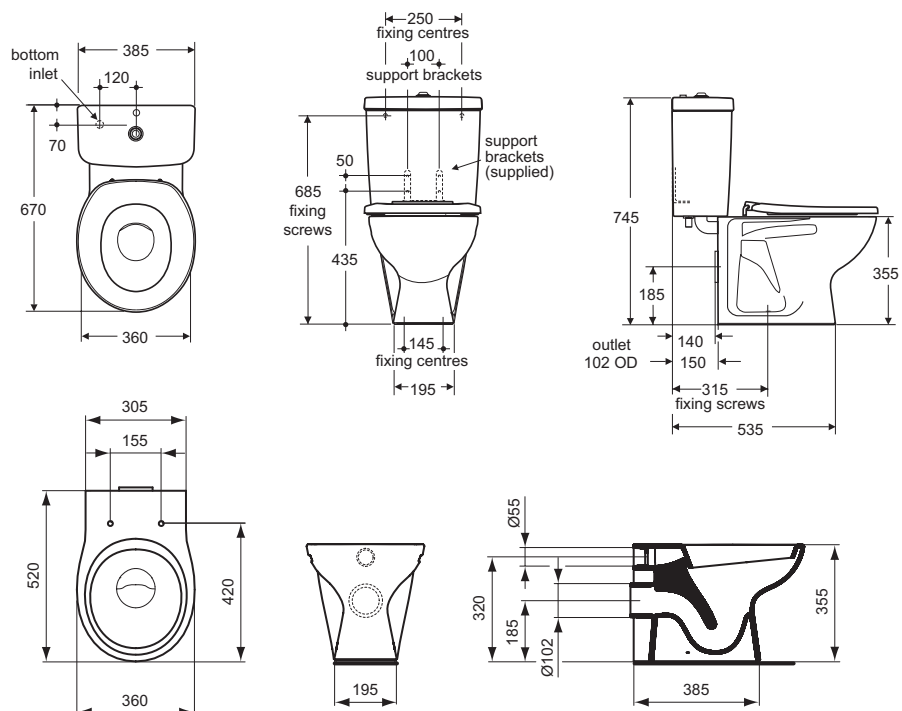

Finishes

- LJ Grey Varnish
- 01 Euro White
- 36 Blue
- 66 Satin-mat chrome
- GQ Red