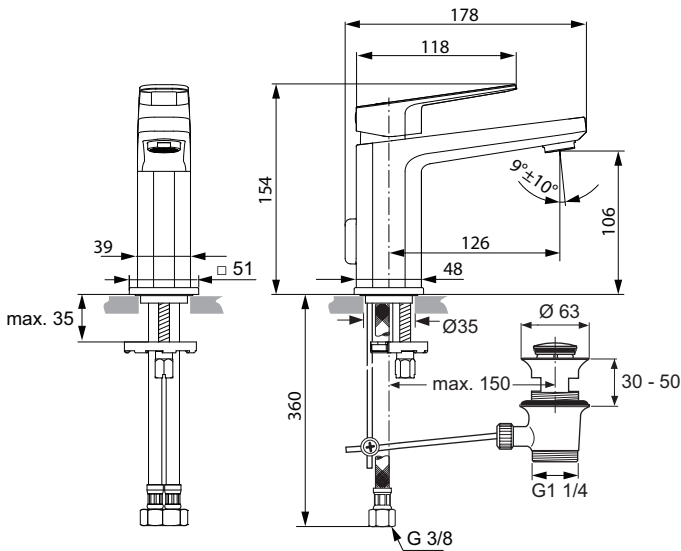

Finishes

AA Chrome

A6326