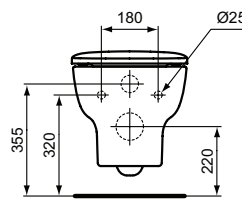

Finishes

01 Euro White

T3860