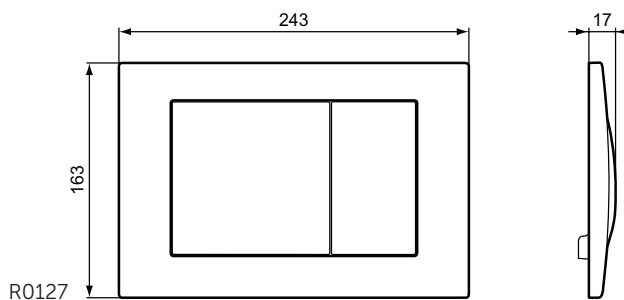

Product

Product	W x D x H mm	Kg	Article-No.	Price/EUR
Septa Pro™ M1 mechanical control plate	243 x 17 x 163	1,2	R0127MY	
Septa Pro™ M2 mechanical control plate	243 x 17 x 163	1,2	R0128MY	

Finishes

MY Stainless Steel