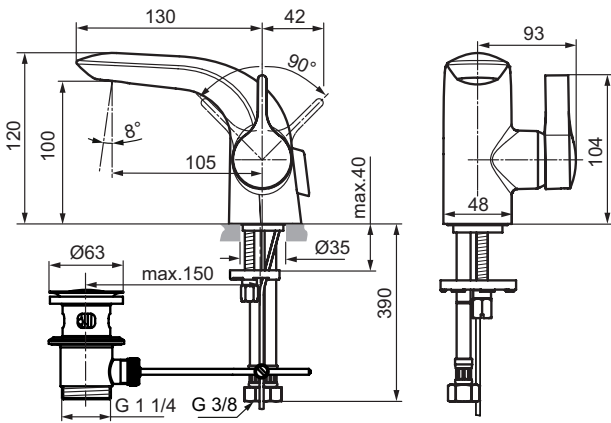

Product

Product	Article-No.	Price/EUR
One-hole basin mixer Piccolo with metal pop-up waste	A6117AA	
One-hole basin mixer Piccolo without pop-up waste	A6118AA	

Finishes

AA Chrome

A6117

A6118

Sanitary brass

Description