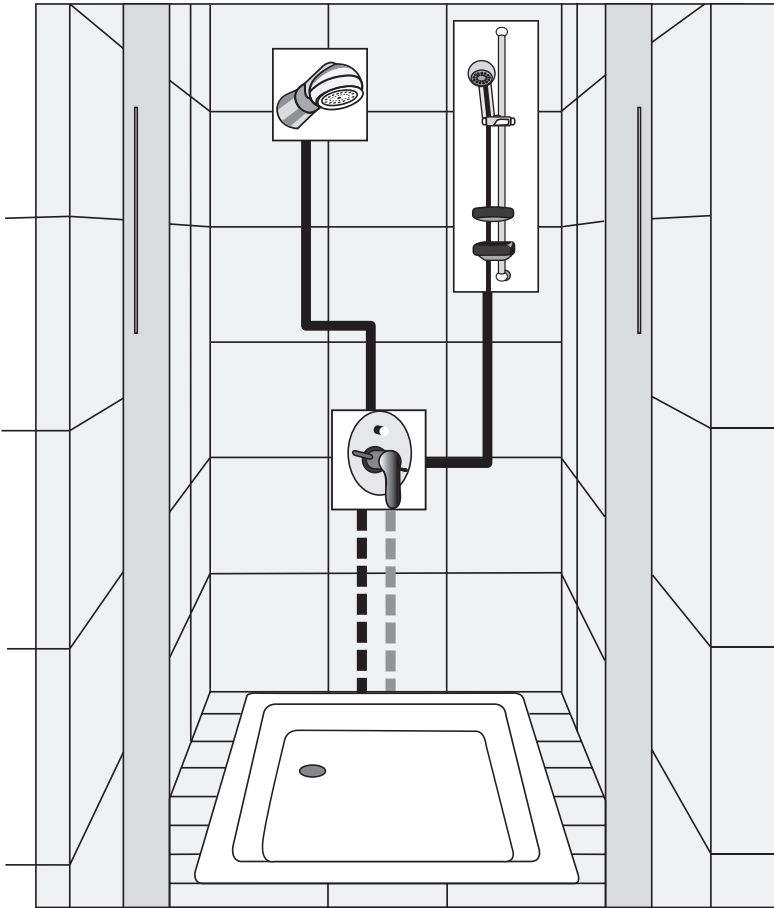

Extension set for installations which are too deep: A960704NU.

EXAMPLE 1

- built-in mixer with diverter
- shower head
- sliding bar with hand shower
- wall elbow

EXAMPLE 2

- built-in mixer with diverter
- jets
- sliding bar with hand shower
- wall elbow