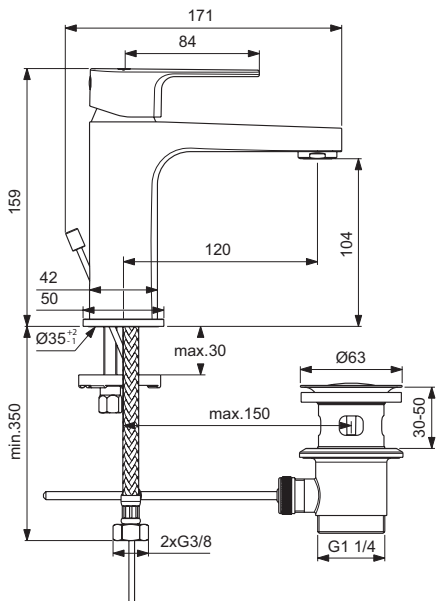

Finishes

AA Chrome
U8 Grey/chrome

BC686