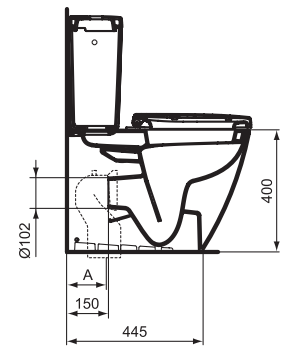

A
T682067		210
J324867		145