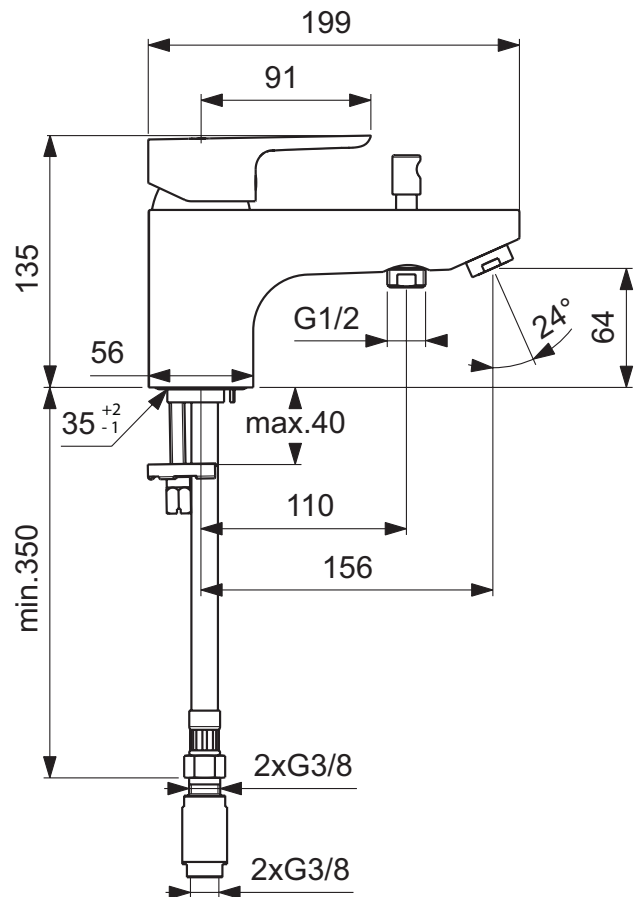

Product

Product	Article-No.	Price/EUR
One-hole bidet mixer	B0897AA	
One-hole bath & shower mixer RIM mounted	B0769AA	

Finishes

AA Chrome

B0897

B0769

Sanitary brass

product design award