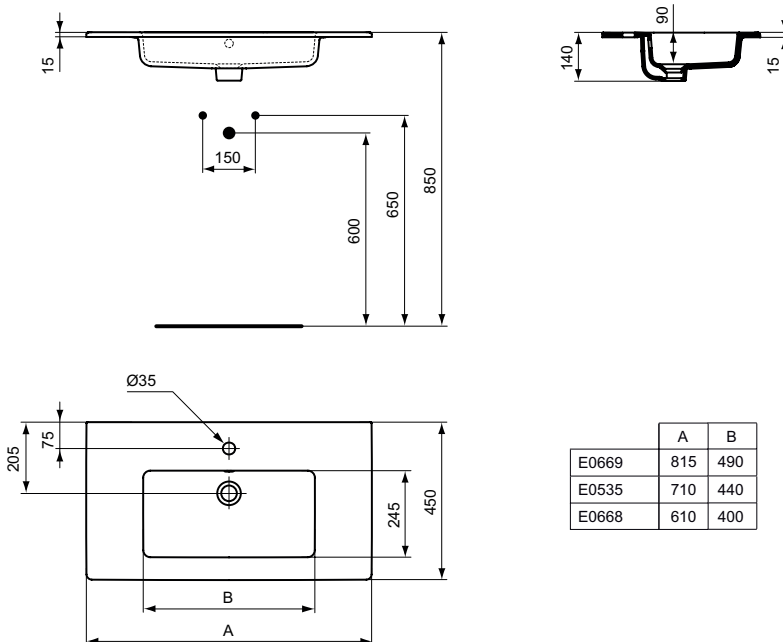

Finishes

- AA Chrome
- 01 Euro White