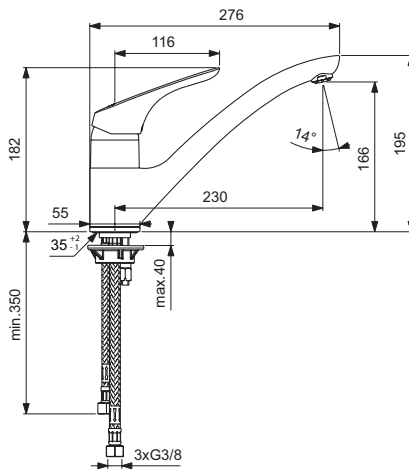

Finishes

AA Chrome

B5344

B5345

B6917

Description

One-hole kitchen mixer with Dish Washer Valve
 Easy-Fix fixation
 Flexible PEX hoses G3/8
 Metal handle with red and blue indicator
 Dish Washer Valve
 47 mm IS Click cartridge with hot water limiter