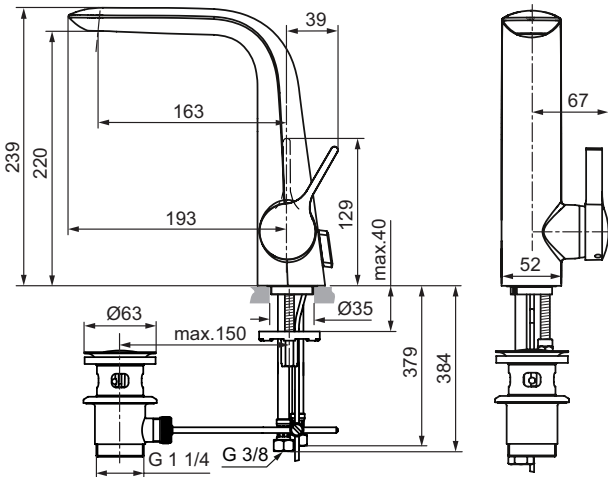

Finishes

AA Chrome

A6041