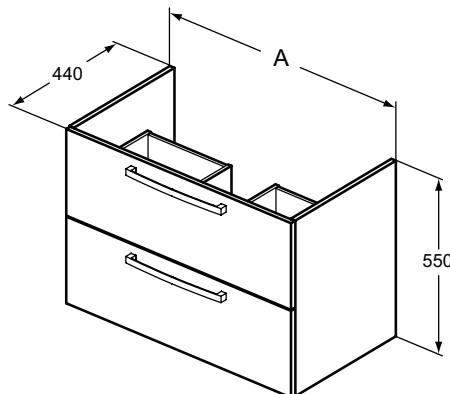

Finishes

- OS Sandy Oak
- SG Sandy Grey Oak
- TI Mid Grey
- WG Glossy White

	A
E3242	800
E0573	800
E0537	700
E3240	600
E0572	600