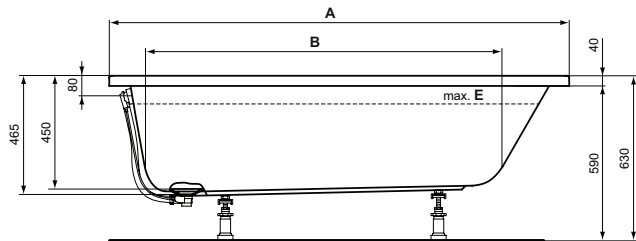

Finishes

- AA Chrome
- 01 Euro White

	A	B	C	D	E	F
K 2748 ..	1800	1395	800	555	295	60
K 2747 ..	1700	1295	800	555	285	60
K 2746 ..	1700	1295	750	505	250	60
K 2745 ..	1600	1195	700	460	210	60
K 8659 ..	1700	1295	700	460	228	60
K 8658 ..	1500	1095	700	460	194	60

Wellness