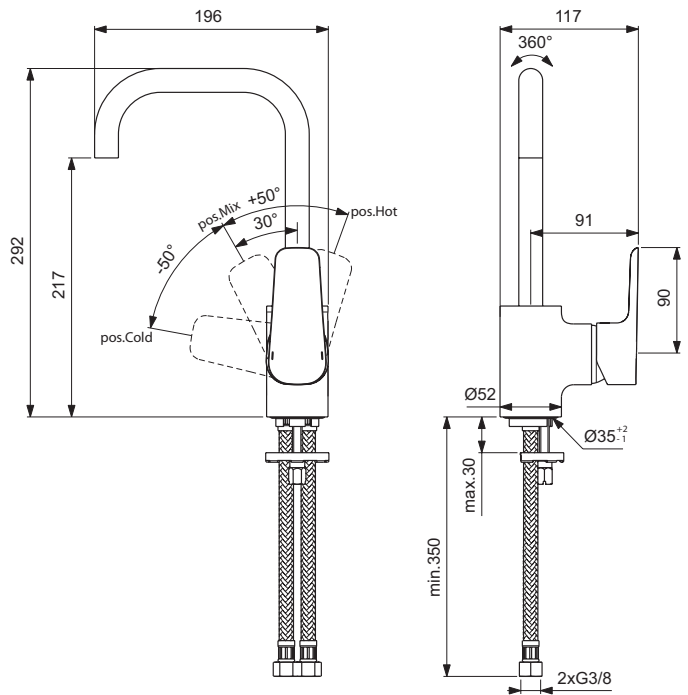

product design award

2014

Description

- One-hole High spout basin mixer
- Easy-Fix fixation
- 38 mm cartridge FirmaFlow® ISI with hot water limiter, with Click technology
- Temperature limiter – integrated in the cartridge
- Brass cast body
- Tubular spout "U" shape
- Metal handle with red and blue colour indication - printed on handle
- Cache aerator M16,5x1
- Metal pop-up waste
- Flexible hoses G3/8" for water supply system connection
- Comply with EN817
- The same without pop-up waste

Product

	Article-No.	Price/EUR
One-hole High spout basin mixer with metal pop-up waste	B0706AA	
One-hole High spout basin mixer without pop-up waste	B0708AA	

Finishes

AA Chrome

B0708