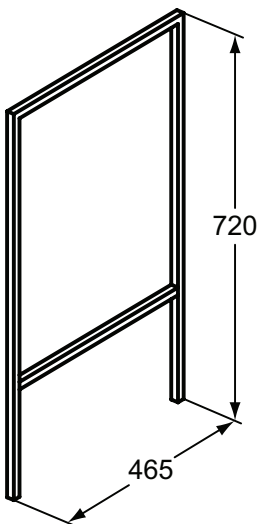

Furniture and mirrors

Product	W x D x H mm	Kg	Article-No.	Price/EUR
Basin structure 105 cm	1050 x 505 x 120	12,5	U8408WG U8408FF U8408FX U8408FW	
Basin structure 85 cm	850 x 505 x 120	10,5	U8407WG U8407FF U8407FX U8407FW	
Basin structure 70 cm	700 x 505 x 120	9,0	U8406WG U8406FF U8406FX U8406FW	
Basin structure 60 cm	600 x 505 x 120	8,0	U8405WG U8405FF U8405FX U8405FW	

Necessary equipment

Bracket for wall mounted Installation (1pc in set)	450 x 120 x 60	0,4	U842867	
Leg for frame for floor standing installation (1pc in set)	465 x 720	2,5	U8599FY	
Frame bar for floor standing installation 120 cm	1200 x 465	2,6	U8603FY	
Frame bar for floor standing installation 105 cm	1050 x 465	2,4	U8602FY	
Frame bar for floor standing installation 85 cm	850 x 465	2,2	U8601FY	
Frame bar for floor standing installation 60 cm	600 x 465	2,0	U8600FY	

Finishes

- WG Glossy White
- FF Wood light brown
- FW Dark Wood
- FX Grey Stone
- FY Dark Grey Anodise

	A
U8593..	1500
U8409..	1200
U8408..	1050
U8407..	850
U8406..	700
U8405..	600

U8599

	A
U8600	600
U8601	850
U8602	1050
U8603	1200