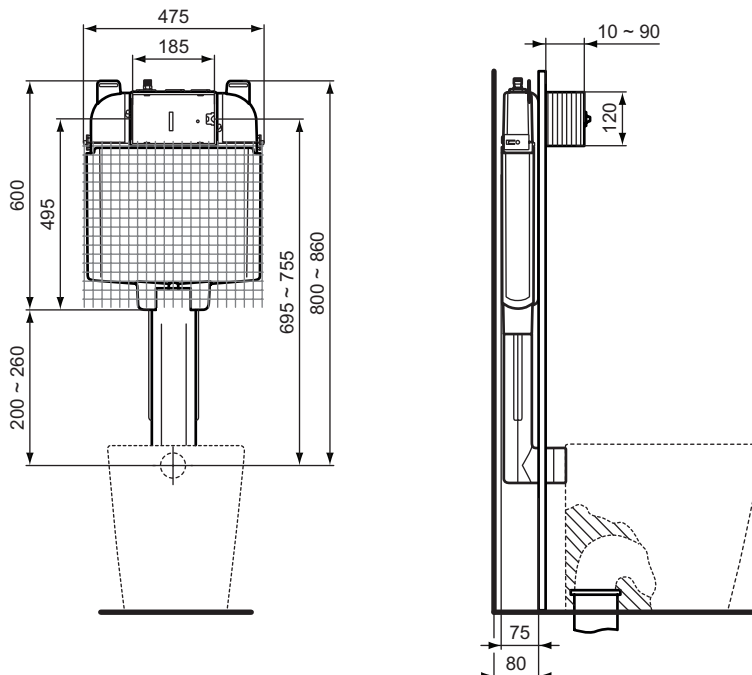

Recommended equipment

Flow rate reducer (reduces flow rate to avoid splashing), compatible with ProSys™ 80	R019867	
Fixation kit for ProSys™ 80M built-in cistern (for drywall installation - in light plasterboard walls)	R020967