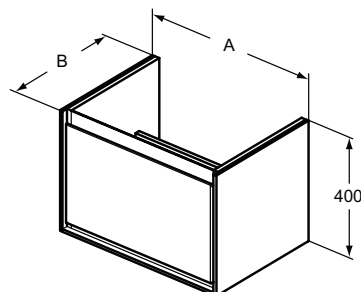

Finishes

- B2 White Glossy (structure) + White Matt (frame/accent)
- EQ Glossy Light Grey (structure) + Matt White (frame/accent)
- KN Glossy White (structure) + Matt Light Grey (frame/accent)
- PS Wood Light Grey (structure) + Matt White (frame/accent)
- UK Wood light brown (structure) + Matt Light Brown (frame/accent)
- VY Matt Dark Brown (structure) + Matt White (frame/accent)