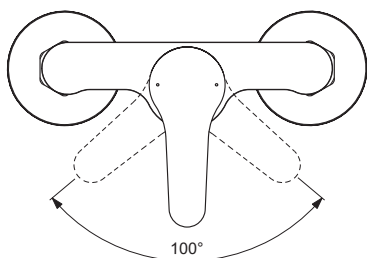

Price/EUR

Finishes

AA Chrome

Sanitary brass