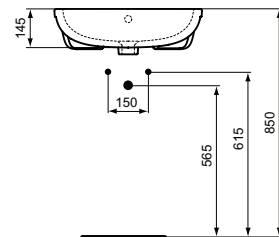

Finishes

- AA Chrome
- 01 Euro White