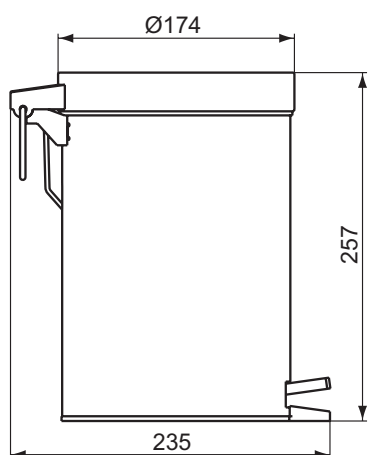

Description

Pedal bin
3L capacity
Floor standing
Opening by pedal

Cosmetic/Shaver mirror
180° turnable
Magnifying 3 times
Including fixation set
Wall mounted
200 mm mirror diameter

Product	W x D x H mm	Kg	Article-No.	Price/EUR
Pedal bin	174 x 235 x 257	0,9	A9104MY	
Cosmetic/Shaver mirror	238 x 20 x 293	1,2	A9111AA	

Finishes

- AA Chrome
- MY Stainless Steel

A9104

A9111

Accessories