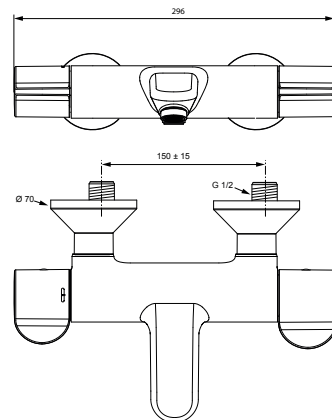

Finishes

AA Chrome