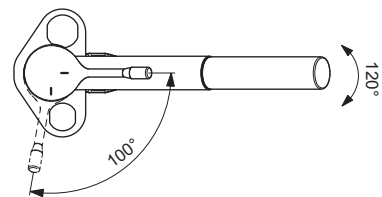

Description

One-hole sink mixer BlueStart® with low attached spout
Brass body with low attached tubular spout
Metal handle with red and blue colour indication - printed on handle
Cold start indication in central position
Hidden aerator
38 mm cartridge FirmaFlow® with hot water limiter + Click technology
Flexible hoses PEX G3/8"
Easy-Fix system for installation with centering & sealing ring
Finish: Chrome
Packaging: picture box
Comply with EN817

One-hole sink mixer BlueStart® with pull-out spout
Brass body with pull-out 1-functional spray
Metal handle with red and blue colour indication - printed on handle
Cold start indication in central position
Hidden aerator
38 mm cartridge FirmaFlow® with hot water limiter + Click technology
Flexible hoses PEX G3/8"
Easy-Fix system for installation with centering & sealing ring
Finish: Chrome
Packaging: picture box
Comply with EN817

Sanitary brass

Product

Product	Article-No.	Price/EUR
One-hole sink mixer with low attached spout	BC292AA	
One-hole sink mixer with pull-out spout	BC294AA	

Finishes

AA Chrome

BC294