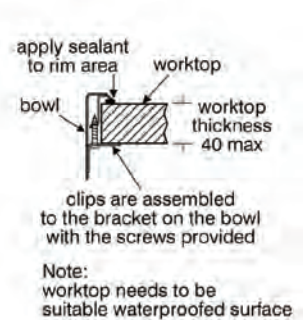

Description

Troon 2 countertop basin
Countertop washbasin 39 cm complete
With 1. 1/2" waste and fixing clips, no overflow
Can also be fixed using clips provided as under-countertop washbasin
Can be mounted from on top or underneath
Trap 1 1/2" plastic resealing bottle with 75mm seal, multi-purpose outlet (not included)

Berwick 2 countertop basin
Stainless steel self rimming countertop bowl
1 1/4" combined chainwaste & plug overflow, with fixing kit
Trap 1 1/4" plastic resealing bottle with 75mm seal, multi-purpose outlet (not included)

Product	W x D x H mm	Kg	Article-No.	Price/EUR
Troon 2 Countertop washbasin 39 cm complete	388 x 388 x 150	2,6	S2629MY	
Berwick 2 Stainless steel self rimming countertop bowl	472 x 390 x 140	2,8	S2628MY	

Recommended equipment

Trap 1 1/2" plastic resealing bottle with 75 mm seal, multi-purpose outlet (for Troon 2)	S892567	
Trap 1 1/4" plastic resealing bottle with 75 mm seal, multi-purpose outlet (for Berwick 2)	S892067	

Finishes

MY Stainless Steel