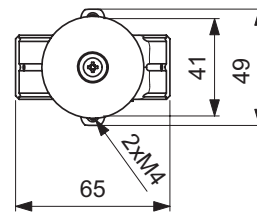

Description

- Built-in valve internal part
- A2356NU Built in Kit 1 stop valve, for G1/2 connection and ceramic valve G1/2
- A2359NU Built in Kit 1 stop valve, for G3/4 connection and rubber valve G3/4

Alpha New built-in stop valve - Kit 1
Kit 1 (inner kit) built-in stop valve G1/2, rubber sealing

Sanitary brass

Product

Product	Article-No.	Price/EUR
Built in Kit 1 stop valve, for G1/2 connection and ceramic valve G1/2	A2356NU	
Built in Kit 1 stop valve, for G3/4 connection and rubber valve G3/4	A2359NU	
Built-in Kit 1 stop valve, G1/2 , rubber sealing	BC461NU	

	A	B	C
A2356NU	G 1/2	65	35 - 80
A2359NU	G 3/4	75	39 - 84

BC461