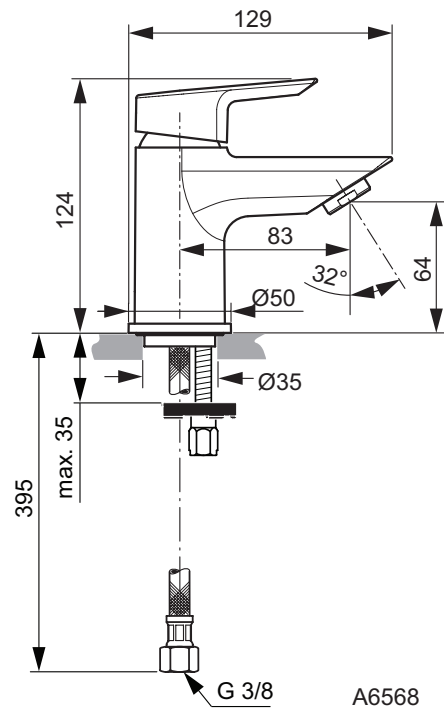

Finishes

AA Chrome