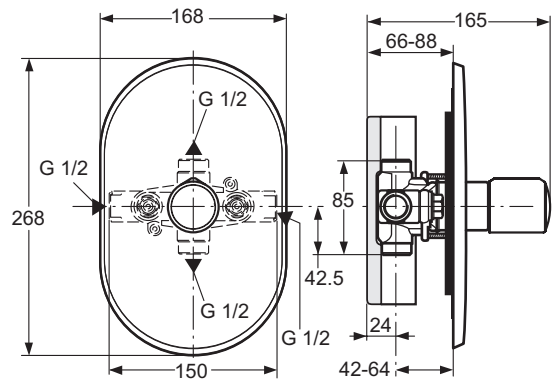

A4286 with A2354NU