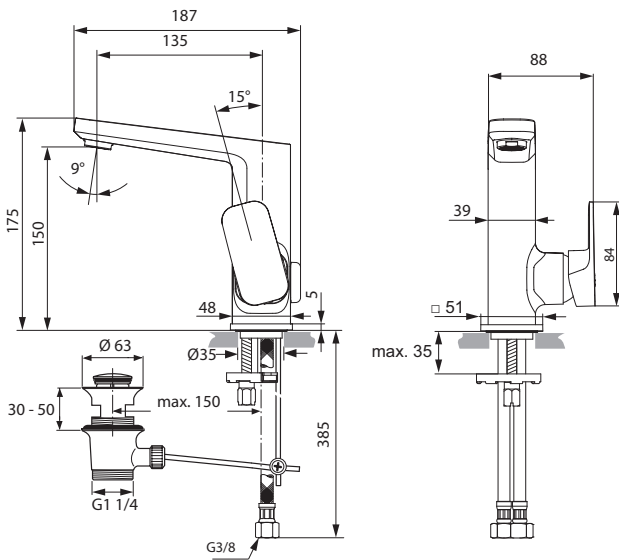

Finishes

AA Chrome

A 6332 ..