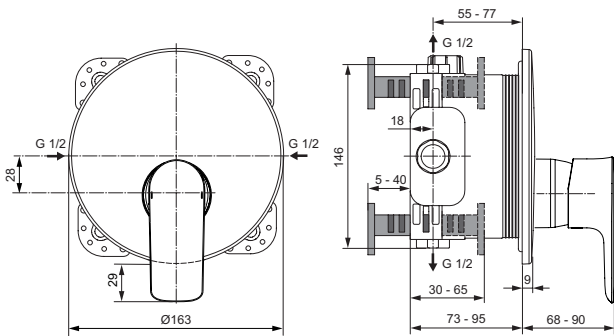

Necessary equipment

EASY-BOX universal built-in Kit 1	A1000NU	
-----------------------------------	---------	--

Finishes

- AA Chrome
- A2 Brushed Gold
- A5 Magnetic Grey
- GN Silver Storm

A7034

A7035

Description