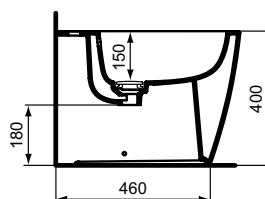

Finishes

AA Chrome

O1 Euro White

MA Euro white Ideal Plus

T5099