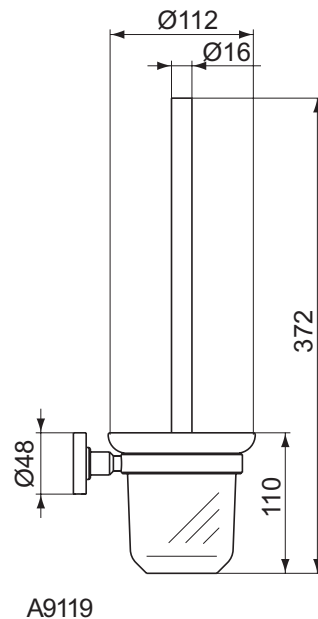

Finishes

- AA Chrome
- MY Stainless Steel

Accessories