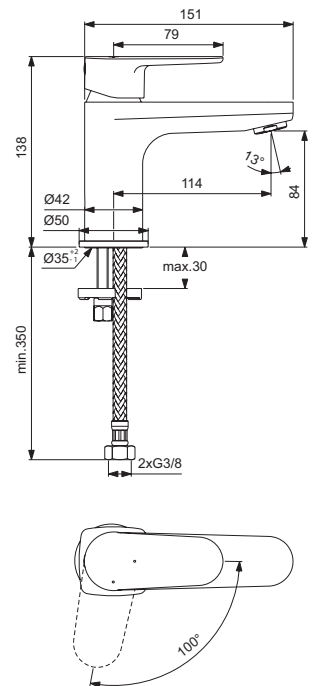

NEW

Description

- One-hole basin mixer H80
- 28 mm ceramic cartridge FirmaFlow® with hot water limiter
- Metal handle with red and blue indicator
- Aerator Perlator with 5 l/min flow rate limiter
- Decorative rosette part of the body (one piece)
- Easy-Fix system for installation
- Flexible hoses G3/8" for water supply system connection
- Metal pop-up waste
- Comply with EN817
- The same without pop-up waste
- The same BlueStart® without pop-up waste

Available in April 2020

Sanitary brass

Product

	Article-No.	Price/EUR
One-hole basin mixer H80 with metal pop-up waste	BC698AA	
One-hole basin mixer H80 without pop-up waste	BC696AA	
One-hole basin mixer H80 BlueStart® without pop-up waste	BC697AA	

Finishes

AA Chrome

BC697