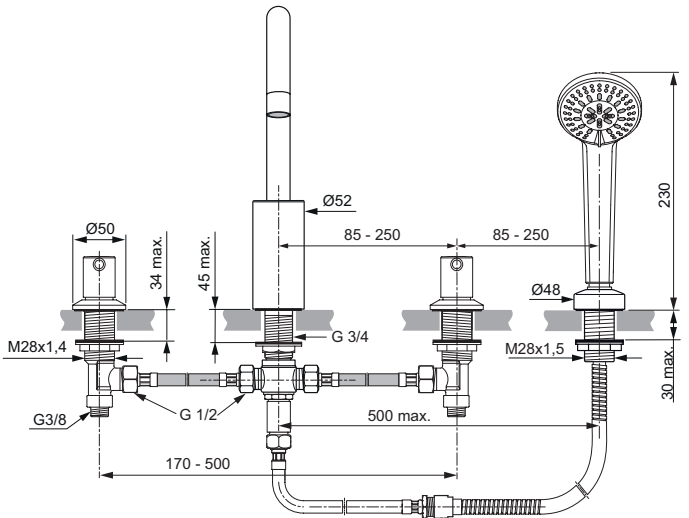

Product

One-hole bidet mixer with pop-up waste
 4-hole bath & shower mixer with spout

Article-No. Price/EUR

BC197AA	
BC198AA	

Finishes

AA Chrome

BC197

BC198