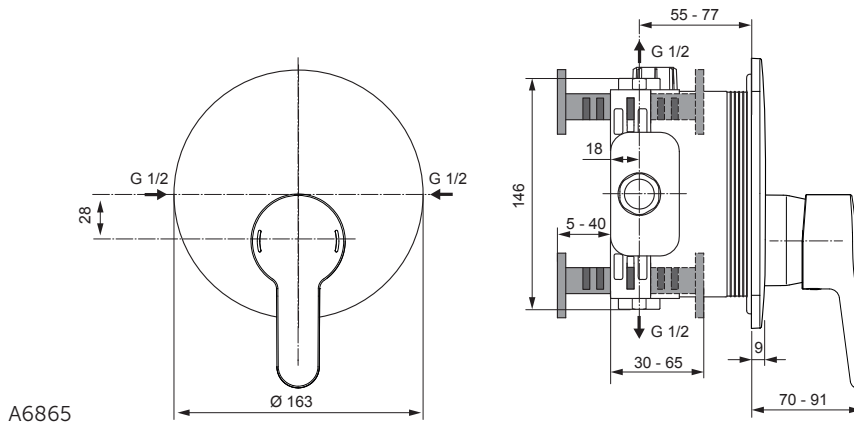

Finishes

AA Chrome