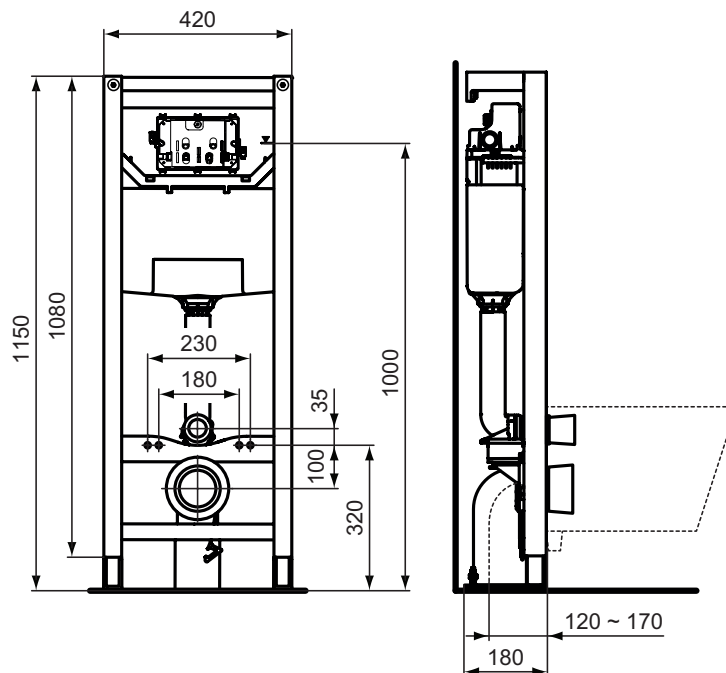

Recommended equipment

Corner installation kit (enables the installation of WCs in bathroom corners), compatible with ProSys™ 120 and ProSys™ 80 frames and freestanding frames	R018567	
Acoustic insulation for wall mounted WC and bidet	R017467	
Noise insulation kit - frame to floor (avoids direct contact between the frame and the floor)	R010667