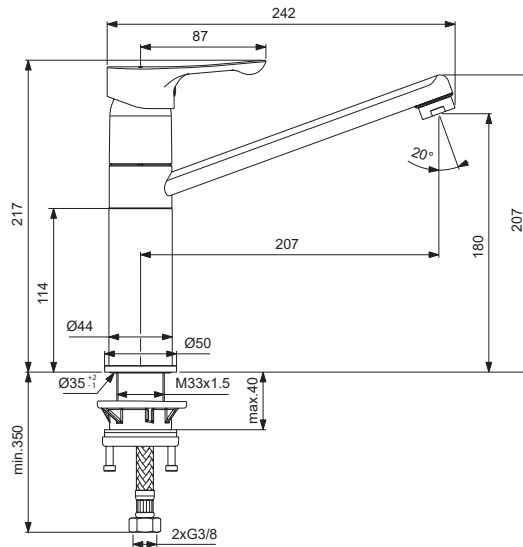

Product

One-hole kitchen mixer with high tubular spout

Article-No.

Price/EUR

- BC813AA
- BC813Q9
- BC813U4
- BC813U8

Finishes

- AA Chrome
- Q9 Champagne/chrome
- U4 Black/chrome
- U8 Grey/chrome

Sanitary brass