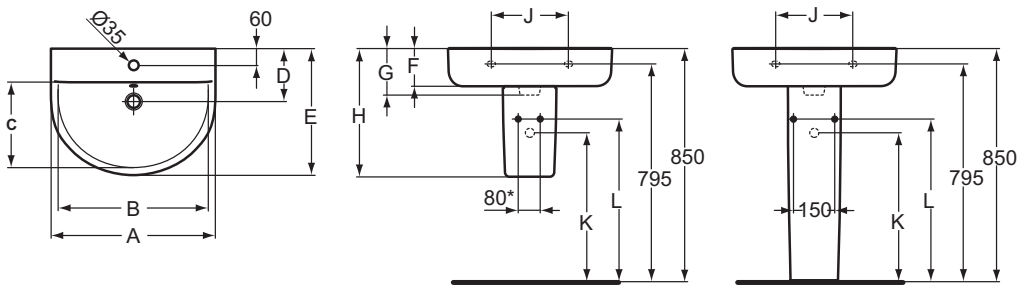

Product	W x D x H mm	Kg	Article-No.	Price/EUR
Handwash basin Arc 35 cm, one left tap hole and overflow	350 x 265 x 155	7,0	E791401 E7914MA	
Handwash basin Arc 35 cm, one right tap hole and overflow	350 x 265 x 155	7,0	E791501 E7915MA	

Recommended equipment

Floor standing pedestal	E797301	
Semi-pedestal, large (Including fixation set TT0257919)	E797401	
Semi-pedestal, small (Including fixation set TT0257919)	E797501	
Fixation set M10 x 140 mm (for 70, 65, 60, 55 cm washbasins)	WW965340	
Fixation set M8 x 90 mm (for 45, 35 cm handwash basins)	K714467	
Siphon waste G1 1/4 - tubular type	A2305AA	
Stop angle valve (water connection G1/2, connection with mixer 10 mm/ G3/8) - 1 pc	B7883AA	
Escutcheon for siphon G1 1/4 (in case installation with mixer without pop-up waste)	B4801AA	
Free waste G1 1/2 for basins without overflow	D5852AA	

Finishes

- AA Chrome
- 01 Euro White
- MA Euro white Ideal Plus

* 150 In case of Installation without semipedestal

	A	B	C	D	E	F	G	H	J	K	L
E8145/ E8143/ E8144	700	570	275	195	460	140	175	470	280	565	615
E8119/ E8117/ E8118	650	520	275	190	460	140	175	470	280	565	615
E8116/ E8114/ E8115	600	480	275	190	460	140	175	470	280	565	615
E7854/ E8148/ E8146/ E8147	550	430	275	190	455	140	175	470	280	565	615
E7968**	450	360	205	175	360	120	160	455	190	580	630

	Tap holes	Overflow
E8145	●	---
E8143	---	○
E8144	---	---
E8119	●	---
E8117	---	○
E8118	---	---
E8116	●	---
E8114	---	○
E8115	---	---
E7854	●	○
E8148	●	---
E8146	---	○
E8147	---	---
E7968	●	○

** Inastallation with pedestal is not possible