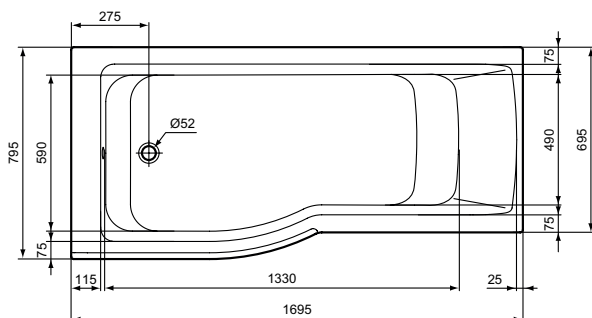

Finishes

- AA Chrome
- EO Silver profile
- 01 Euro White