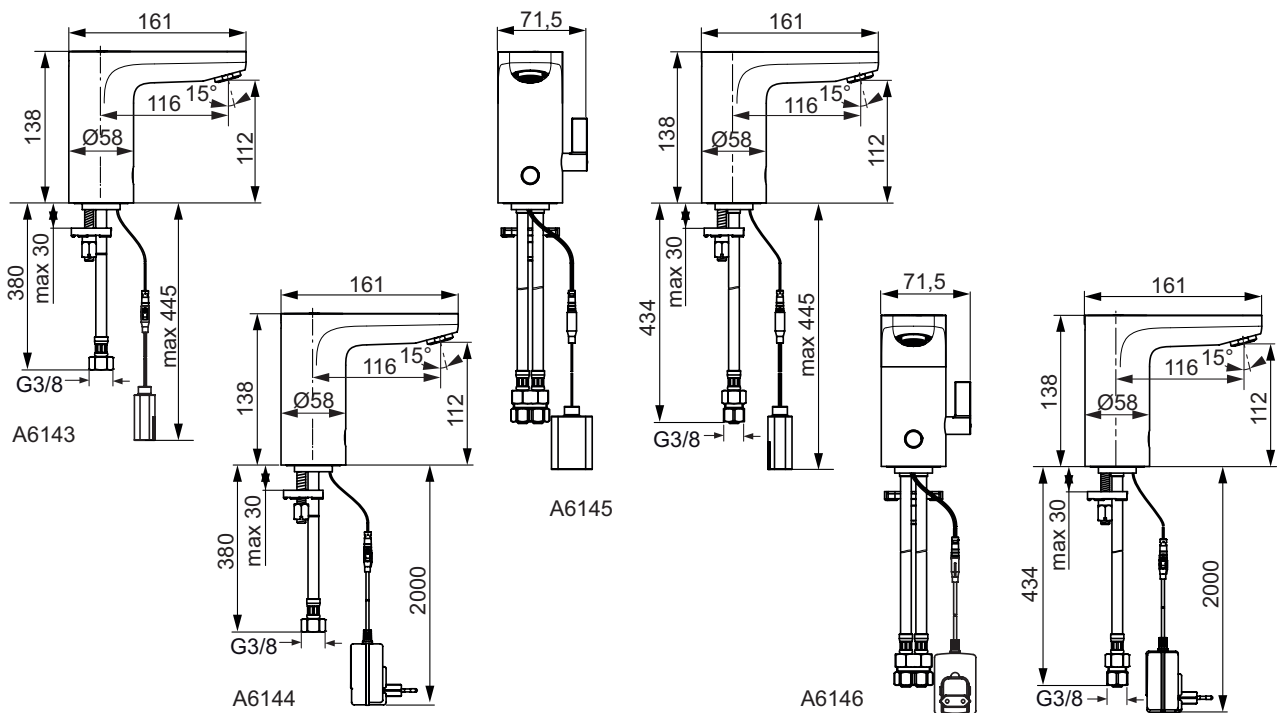

Finishes

AA Chrome

Public sector solutions