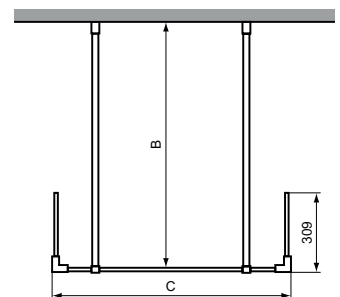

Panel	Dim.B	Dim.C
700	650 - 994	638
760	650 - 994	698
800	650 - 994	738
900	650 - 994	838
1000	650 - 994	938
1200	650 - 994	1138
1400	650 - 994	1338
1600	650 - 994	1538

(1 panel, 2 straight brackets and 2 return panels required)