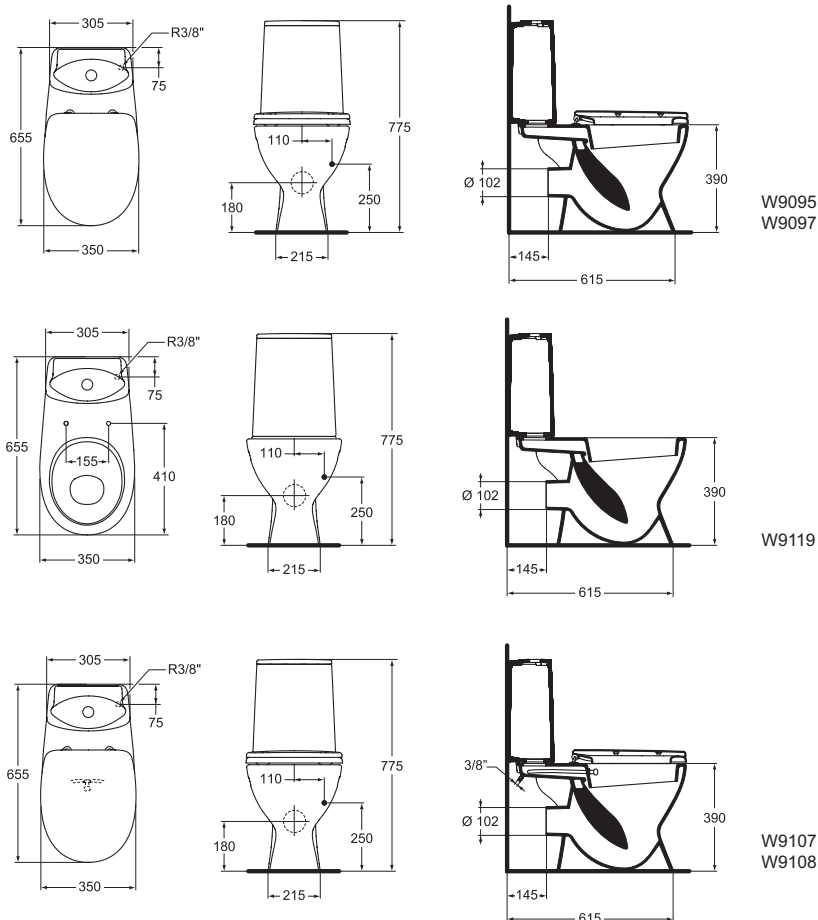

Finishes

01 Euro White