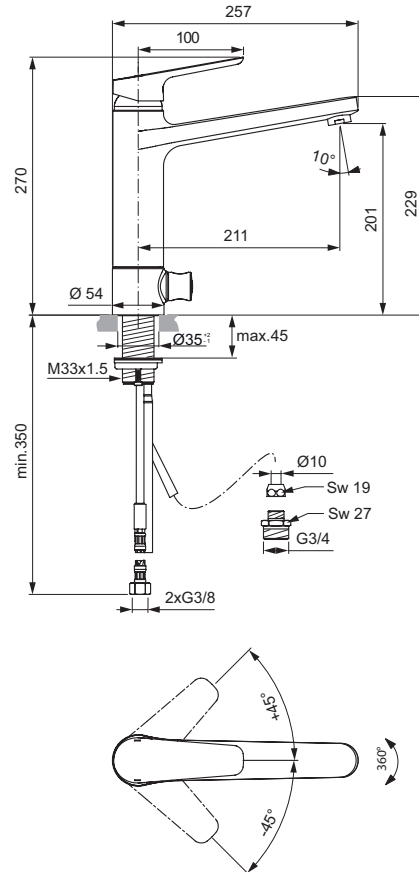

B0955

Finishes

AA Chrome