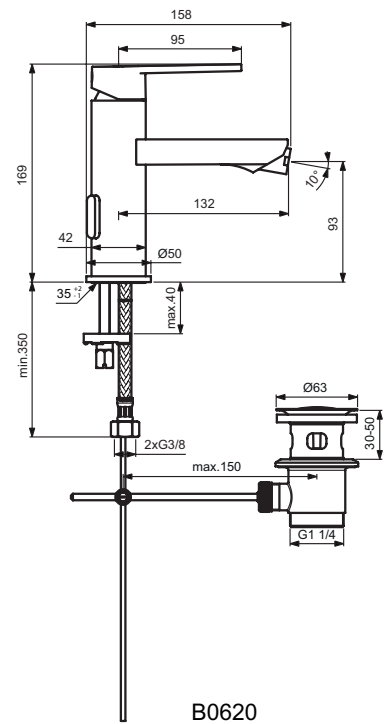

Finishes

AA Chrome