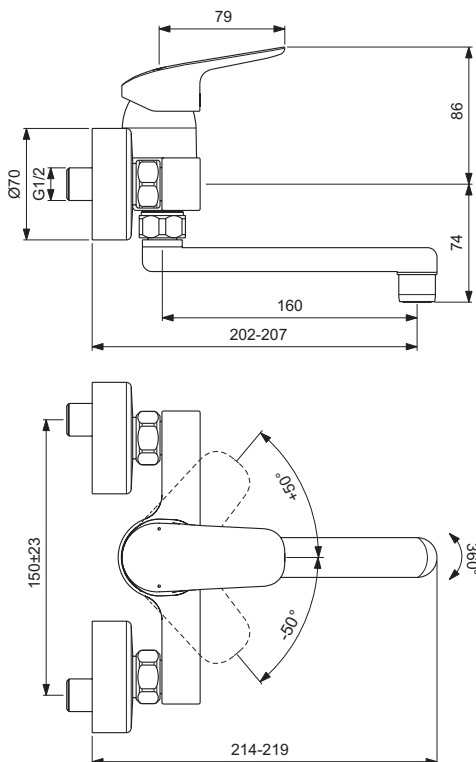

Finishes

AA Chrome

B1717