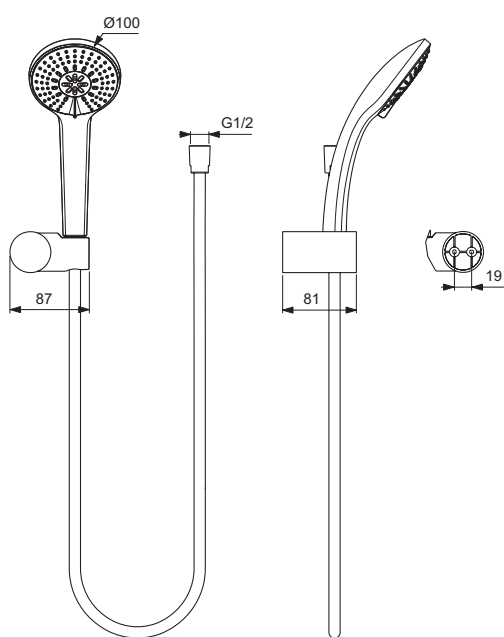

Finishes

AA Chrome

B9456, B9452