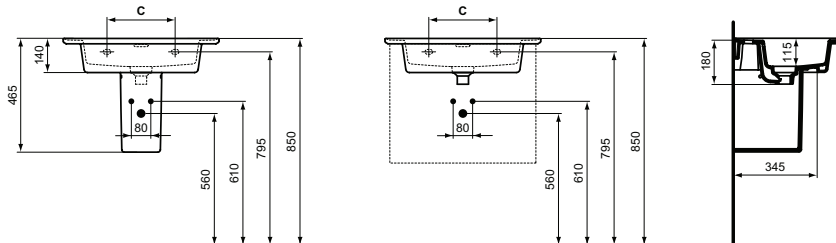

Finishes

- AA Chrome
- 01 Euro White

	A	B	C
T3004..	1040	730	280
T3003..	840	620	280
T2991..	640	475	280
T2988..	540	375	200
T3635..	1040	730	280
T3634..	840	620	280
T3633..	640	475	280
T3632..	540	375	200