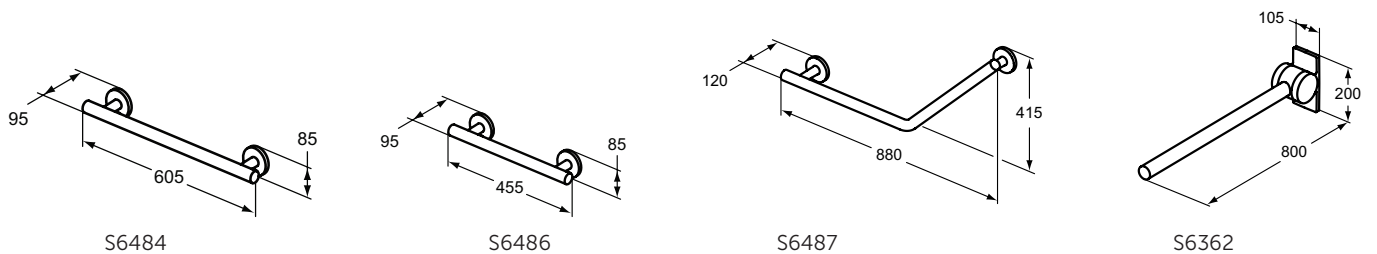

Finishes

- AA Chrome
- MY Stainless Steel

Public sector solutions