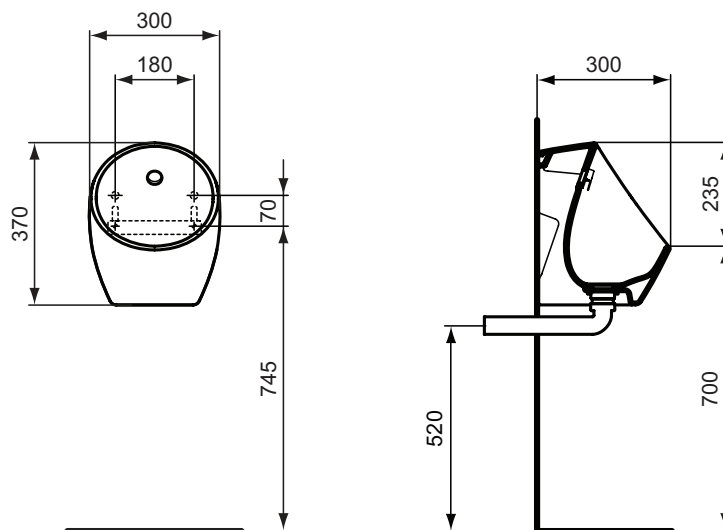

Finishes

01 Euro White