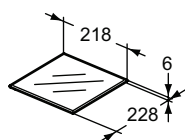

Description

Guest add on unit
Add on unit for assembly with Guest basin units
Handle included
Wall mounted

Glass top (optional for Add on unit)

Column with short projection
To be used in small places

Type of materials: See section 4. Technical information: Materials

Furniture and mirrors

Product	W x D x H mm	Kg	Article-No.	Price/EUR
Guest add on unit	200 x 242 x 500	10,5	E0372KR E0372WG	
Guest Glass top (optional for Add on unit)	218 x 228 x 6	0,7	E0362RU E0362RP E0362SA	
Column with short projection	300 x 210 x 1750	27,1	E0379KR E0379WG	

Finishes

- RP Light Brown glass
- RU Grey glass
- SA White glass
- KR Glossy Grey
- WG Glossy White

E0362