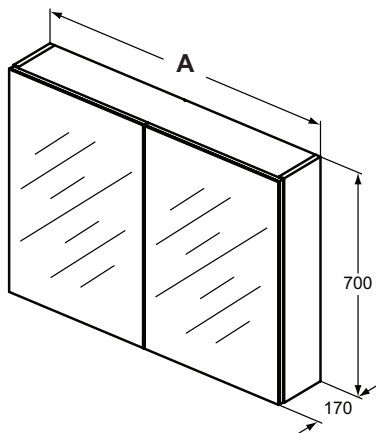

Finishes

AL Aluminium Effect

	A
T3499	1200
T3498	1000
T3442	800
T3439	700