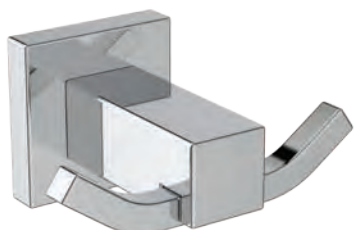

Double robe hook
Included fixing set
Available in April 2020

Product

Product	W x D x H mm	Kg	Article-No.	Price/EUR
Single robe hook	45 x 48 x 49	0,2	E2192AA	
Double robe hook	87 x 66 x 45	0,2	E2193AA	

Finishes