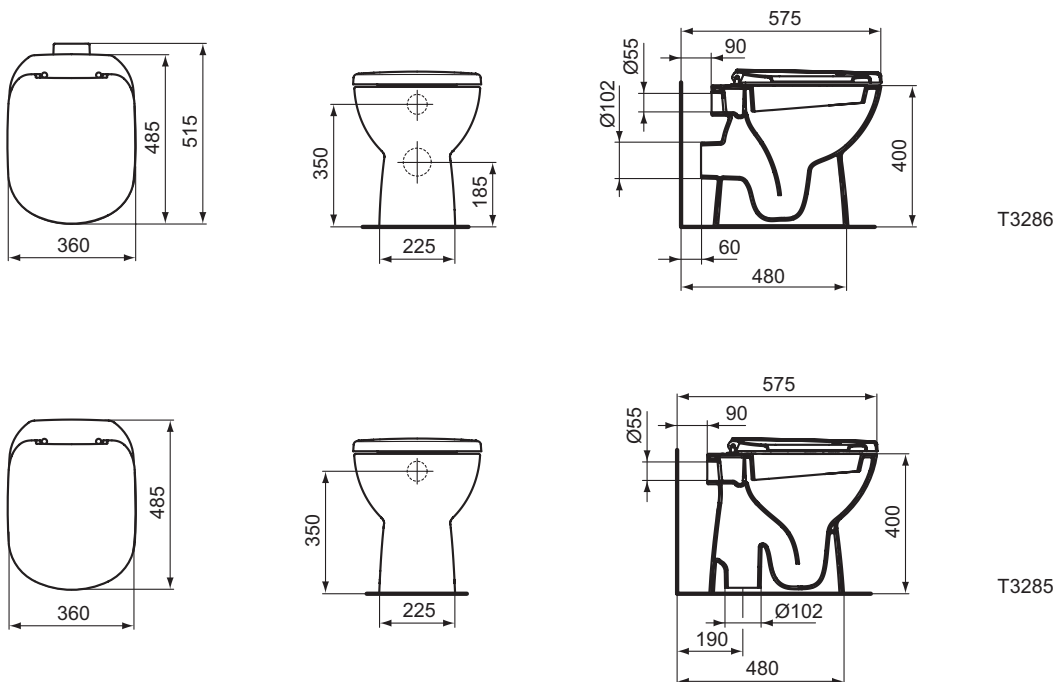

Finishes

01 Euro White

Ceramic products

Description

Wall mounted bowl - Rimless
Washdown, In carton box, EN 997

Wall mounted bowl, Short Projection 48 cm
Short Projection - only 48 cm
Washdown, In carton box, EN 997