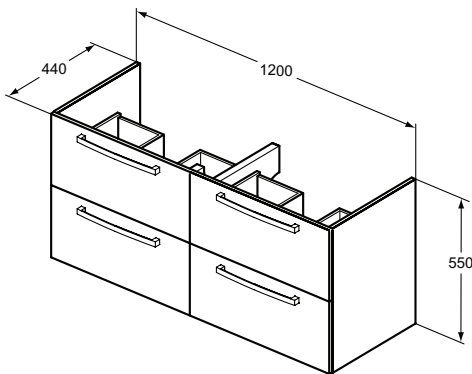

Finishes

- WG Glossy White
- OS Sandy Oak
- SG Sandy Grey Oak
- TI Mid Grey

E0539