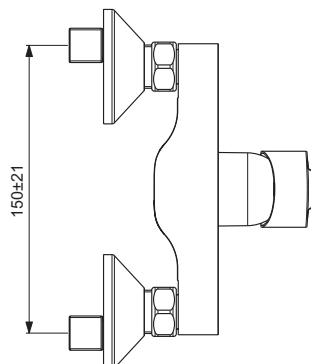

NEW

Description

Exposed bath & shower mixer
 35 mm ceramic cartridge with hot water limiter
 Click technology
 Metal handle with red and blue colour indication
 Check valve
 Standard S-Connections
 Perlator aerator
 Automatic diverter
 Comply with EN817