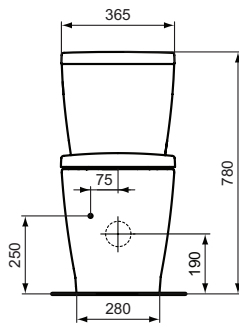

Ceramic products

E7861