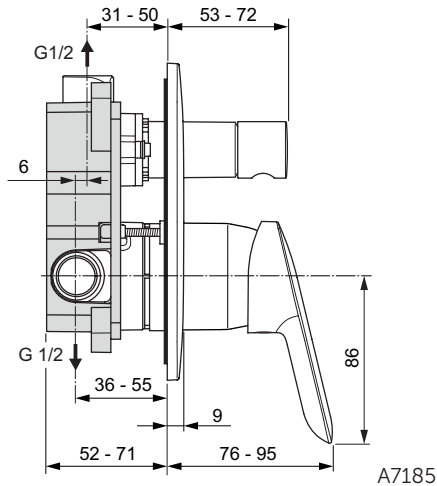

Finishes

AA Chrome