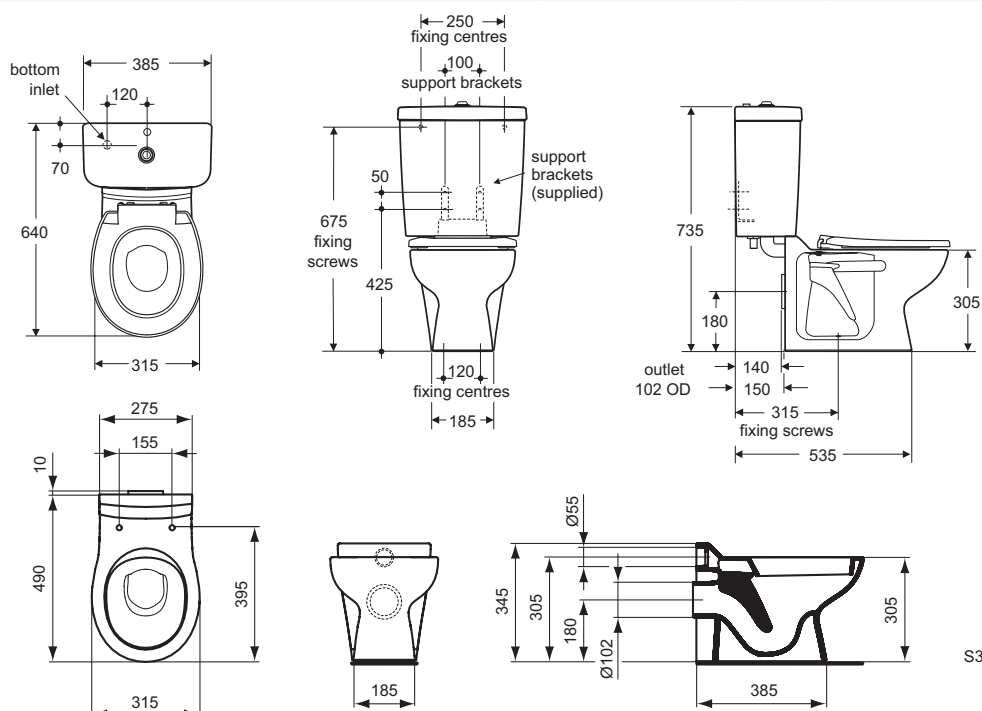

Finishes

- LJ Grey Varnish
- 01 Euro White
- 36 Blue
- 66 Satin-mat chrome
- GQ Red

S3046
S3064

S3046

Public sector solutions