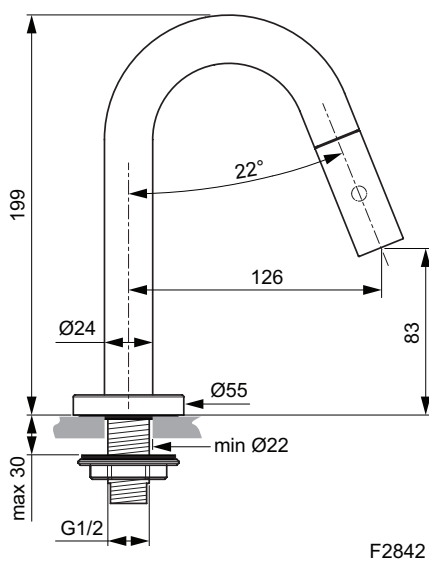

Finishes

AA Chrome