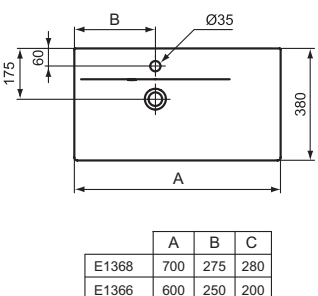

Finishes

- AA Chrome
- 01 Euro White