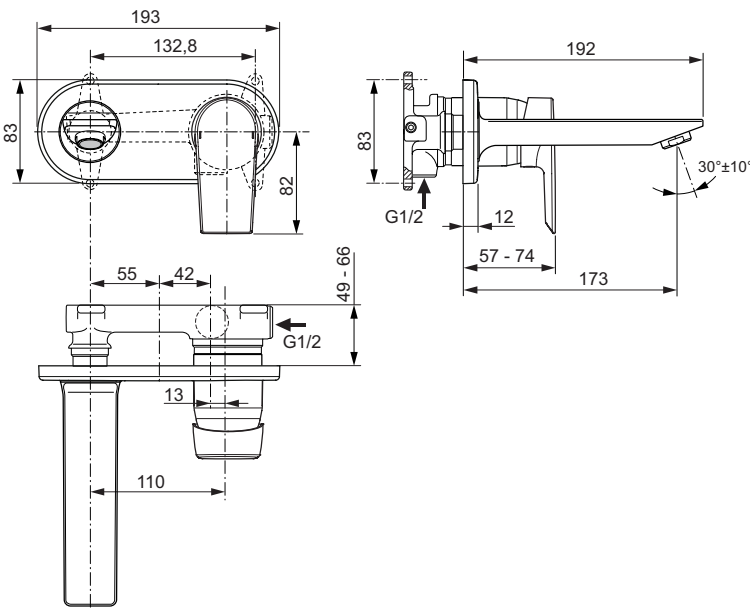

Finishes

AA Chrome

A6578