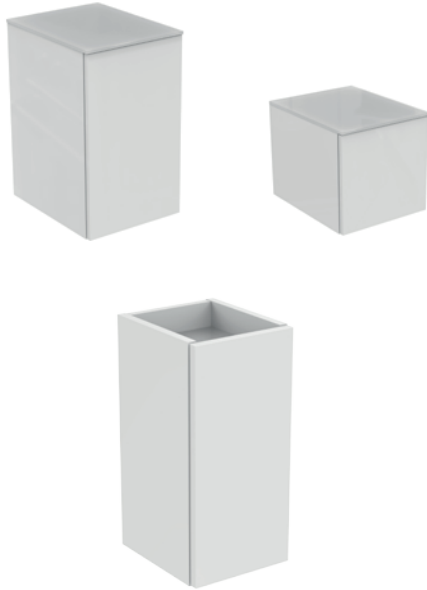

Description

Side unit 60 cm height
Wall mounted, reversible
1 door, Push-to-open system (no handle)
Accessories included:
- Mounting kit
- 1 internal glass shelf
- 1 glass top
Optionals: Open Shelf (white painted) 35 cm giving some additional space

Side unit 35 cm height
Wall mounted, reversible
1 door, Push-to-open system (no handle)
Accessories included:
- Mounting kit
- 1 glass top
Optionals: Open Shelf (white painted) 35 cm giving some additional space

Guest Side unit
Wall mounted, with Right door hinges (not reversible)
1 door, Push-to-open system (no handle)
Top part suitable to put personal belongings
Accessories included:
- Mounting kit
- 1 internal glass shelf
- 1 glass top

Type of materials: See section 4. Technical information: Materials

Product	W x D x H mm	Kg	Article-No.	Price/EUR
Side unit 60 cm height	350 x 440 x 600	16,0	R4308WG R4308FA R4308FC R4308FF R4308FE	
Side unit 35 cm height	350 x 440 x 350	14,0	R4307WG R4307FA R4307FC R4307FF R4307FE	
Guest Side unit	225 x 260 x 480	8,0	R4317WG R4317FA R4317FC R4317FF R4317FE	

Recommended equipment

Open Shelf (white painted) 35 cm giving some additional space	R4340WG	

Finishes

- WG Glossy White
- FA Glossy light grey
- FC Glossy light brown
- FE Wood light grey
- FF Wood light brown