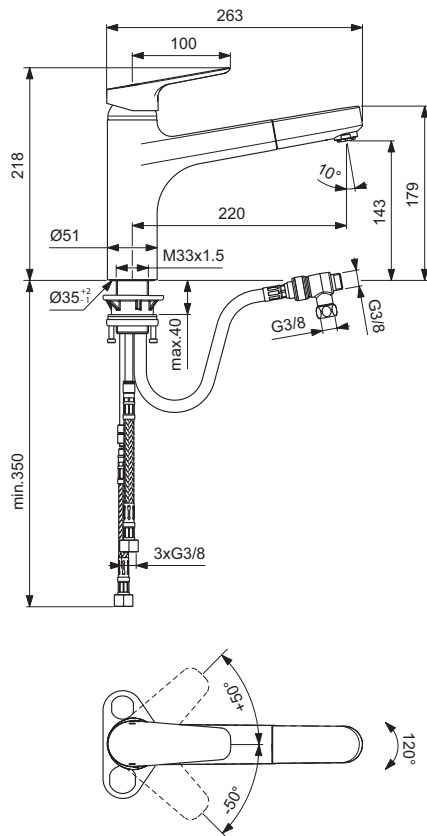

B0954

B0957