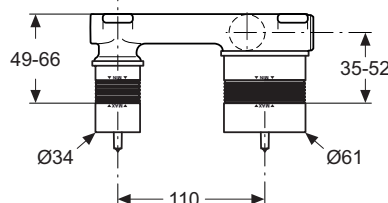

Finishes

AA Chrome