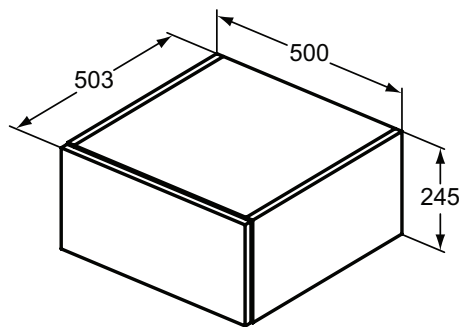

Finishes

- FF Wood light brown
- FW Dark Wood
- FX Grey Stone
- WG Glossy White

U8421