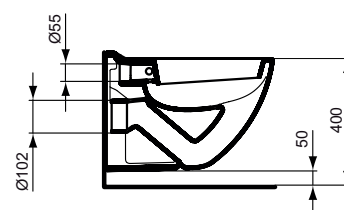

Finishes

01 Euro White