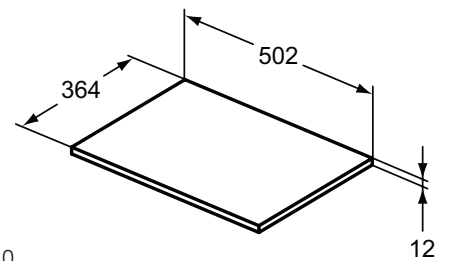

Description

Basin unit 50 cm
Wall mounted
1 drawer, soft close system
Anti-sleep covering on the drawer's bottom
Accessories included:
- Mounting kit
- 1 pcs Led Light (R1753AA) - inside the drawer with opening sensor and with USB charge battery, IP44
Handles (not included): 1 handle 497 mm, including fixation kit
For assembly with: Tonic II Vanity basins 50 cm K0868 (with tap hole and with overflow)
Optionals (need to be ordered separately):
- Open Shelf (white painted) 50 cm giving some additional space (R4341WG)
- 1 pcs Dividers (R4337WG)

Worktop 50 cm
Without cut
To be used as shelf, or to be additionally cut for vessel basins

Type of materials: See section 4. Technical information: Materials

Necessary equipment

Handle for Basin unit 50 cm - Glossy white (R4357WG)
Handle for Basin unit 50 cm - Chrome plated (R4357AA)

Furniture and mirrors

Product	W x D x H mm	Kg	Article-No.	Price/EUR
Basin unit 50 cm	500 x 360 x 350	14,0	R4301WG R4301FA R4301FC R4301FF R4301FE	
Worktop 50 cm	502 x 362 x 12	2,5	R4320WG R4320FA R4320FC R4320FF R4320FE	

Necessary equipment

Handle for Basin unit 50 cm	497 x 48 x 30	0,6	R4357WG R4357AA	

Recommended equipment

Open Shelf (white painted) 50 cm giving some additional space			R4341WG	
Divider			R4337WG	

Finishes

- AA Chrome
- FA Glossy light grey
- FC Glossy light brown
- FE Wood light grey
- FF Wood light brown
- WG Glossy White

R4320