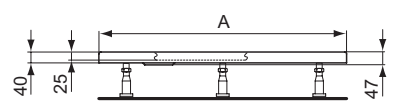

A	B	C	D	E	F	G	H-radius
K5177	1000	1000	450	856	894	1185	1410	550
K5176	900	900	350	756	814	1065	1270	550

Wellness