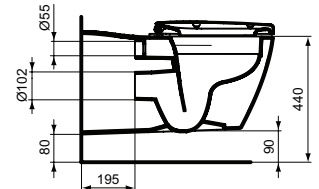

Finishes

01 Euro White