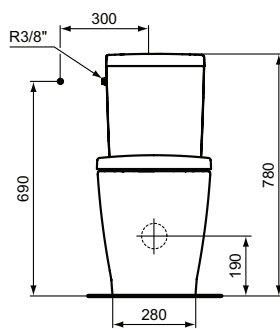

Ceramic products

E7175