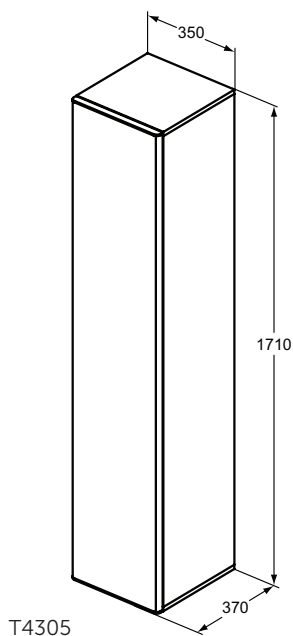

Finishes

- WG Glossy White
- PA Dark Walnut
- PB Gold Oak
- Y2 Matt Anthracite (Lacquered)