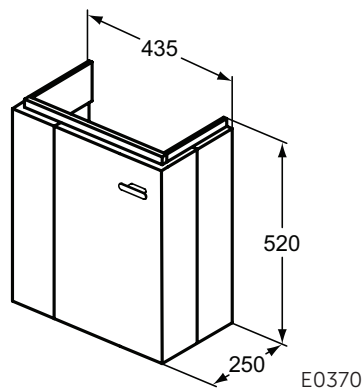

Description

Guest Unit
Short projection drawer unit with depth 25 cm
Wall mounted
Saving space opening the door with special design L-shaped door
Maximum opening 105°
Completely removable internal storage shelf on the side of the door
For immediate access without complete opening
Soft close system
Handle included
- Right Hand Basin Unit
- Left Hand Basin Unit

For assembly with: Guest Furniture Basins 45 cm:
- For Right Hand unit: basin E136101 with right hand platform
- For Left Hand unit: basin E136201 with left hand platform

Type of materials: See section 4. Technical information: Materials

Furniture and mirrors

Product	W x D x H mm	Kg	Article-No.	Price/EUR
Guest right hand basin unit	436 x 243 x 520	13,0	E0371KR E0371WG	
Guest left hand basin unit	436 x 243 x 520	13,0	E0370KR E0370WG	

Finishes

- KR Glossy Grey
- WG Glossy White