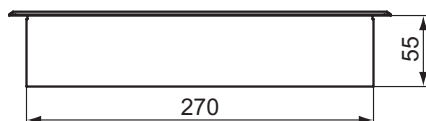

Description

Tissue holder with cover
Including fixation set

Spare tissue holder without cover
Including fixation set

Kleenex holder
Stainless steel
Built-in

Product

Product	W x D x H mm	Kg	Article-No.	Price/EUR
Tissue holder with cover	122 x 63 x 118	0,4	A9127AA	
Spare tissue holder without cover	48 x 144 x 48	0,3	A9132AA	
Kleenex holder	297 x 157 x 58	0,9	A9133MY	

Finishes

- AA Chrome
- MY Stainless Steel