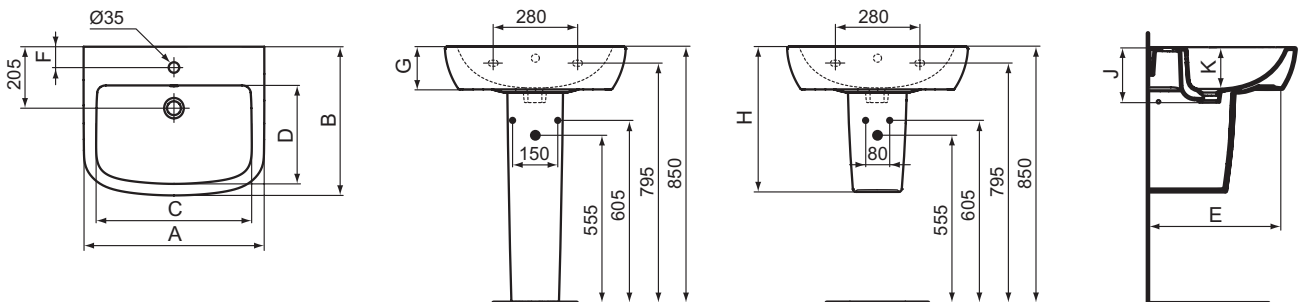

Finishes

- AA Chrome
- 01 Euro White

	A	B	C	D	E	F	G	H	J	K
T0563	650	525	560	355	480	65	145	485	185	140
T0564	600	495	520	330	450	70	145	480	185	140
T0565	550	450	475	290	320	70	140	485	185	135
T0566	500	440	430	285	400	60	150	480	190	135