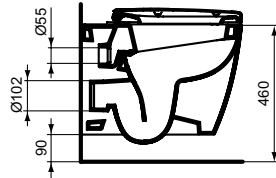

Finishes

01 Euro White