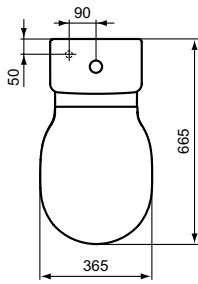

E0137
E0734

A 60 - 150	175 - 205	155 - 225	165 - 210