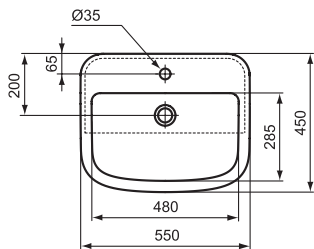

Ceramic products

Description

Countertop basin 50 cm
In carton box
EN 14688
Including: Furniture cutting template VV2401290519

Semi-countertop basin 55 cm
In carton box
EN 14688
Including: Fixation set E209167, Furniture cutting template VV2401290520

Product	W x D x H mm	Kg	Article-No.	Price/EUR
Countertop basin 50 cm	500 x 430 x 180	9,5	T059201	
Semi-countertop basin 55 cm	550 x 450 x 195	13,5	T059001	

Recommended equipment

Siphon waste G1 1/4 - tubular type	A2305AA	
Stop angle valve (water connection G1/2, connection with mixer 10 mm/ G3/8) - 1 pc	B7883AA	
Escutcheon for siphon G1 1/4 (in case installation with mixer without pop-up waste)	B4801AA	

Finishes

- AA Chrome
- 01 Euro White

T0590