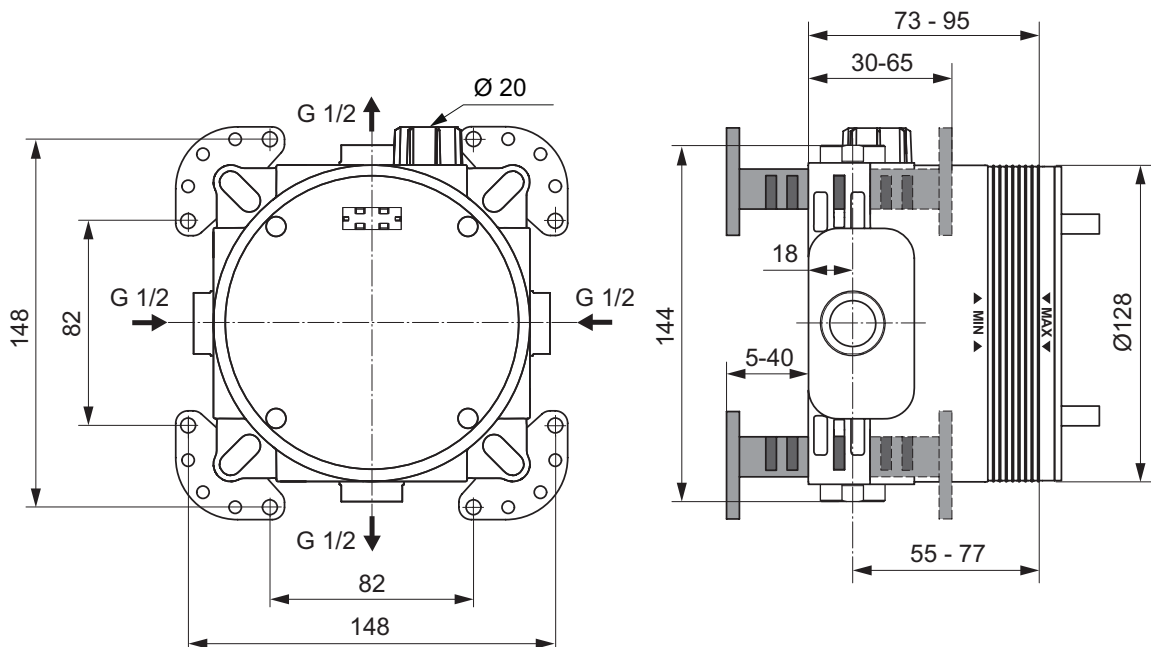

Description

EASY BOX
Easy Box Kit 1, internal built in part for built in fittings, with pipe connections, fixation feet and fixation holes, support for accurate and reliable positioning both horizontally and vertically, grooves to facilitate trimming of the protruding parts of the box and flushing device
G1/2" connection thread

Product	Article-No.	Price/EUR
EASY BOX - universal built-in Kit 1	A1000NU	
Recommended equipment		
Extension kit for single lever mixers and thermostats UP 2 (max 20 mm distance)	A960704NU	
Extension kit for single lever mixers and thermostats UP 2 (max 40 mm distance)	A962476NU