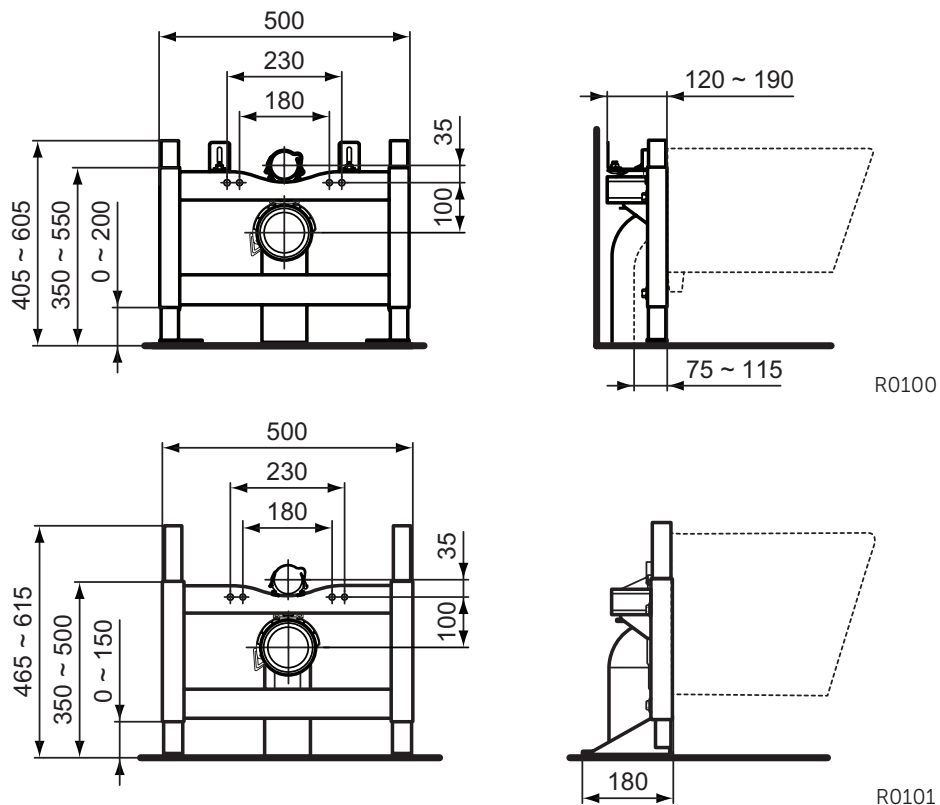

- ProSys™ freestanding half frame:

For installation with light plasterboard walls according to manual 2 floor fixing points per leg 180 mm minimum thick

Installation systems

Product	W x D x H mm	Kg	Article-No.	Price/EUR
ProSys™ half frame	500 x 120 x 405-605	3,2	R010067	
ProSys™ freestanding half frame	500 x 180 x 465-615	7,9	R010167