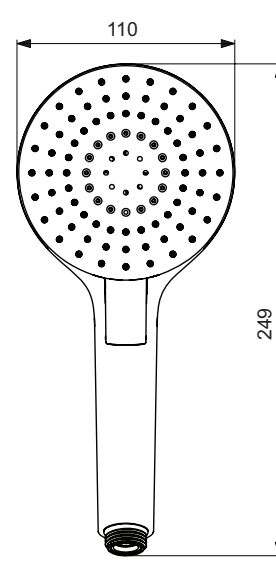

Product

	Article-No.	Price/EUR
Idealrain Evo Diamond Hand shower 115 mm	B2232AA	
Idealrain Evo Round Hand shower 110 mm	B2231AA	

Finishes

AA Chrome

B2232

B2231

Showers

Description