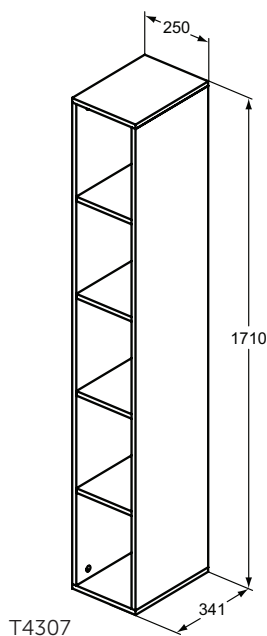

Finishes

- WG Glossy White
- PA Dark Walnut
- PB Gold Oak
- Y2 Matt Anthracite (Lacquered)