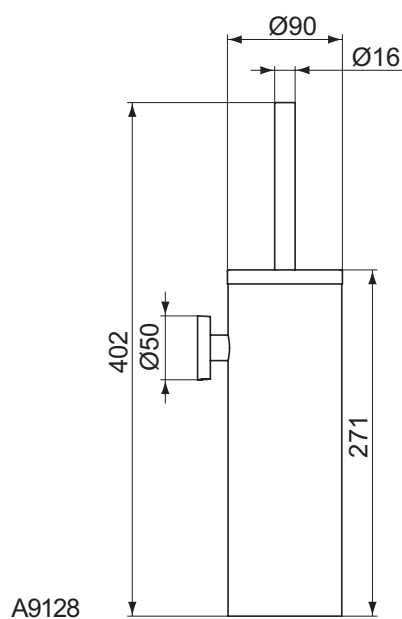

Finishes

- AA Chrome
- MY Stainless Steel

Accessories