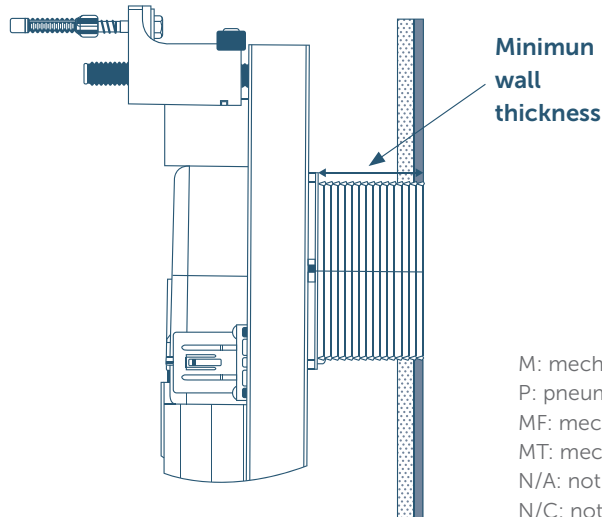

Flush Plates
Minimum wall thickness
(mm)

M: mechanical actuation
P: pneumatic actuation
MF: mechanical front actuation
MT: mechanical top actuation
N/A: not applicable
N/C: not compatible

Installation systems

	FLUSH PLATE	INSTALLATION ProSys™ 120M	INSTALLATION ProSys™ 120P	INSTALLATION ProSys™ 80M	INSTALLATION ProSys™ 150MF	INSTALLATION ProSys™ 150MT
Mechanical	Oleas™ M1	15	15	0	0	0
	Oleas™ M2	15	15	0	0	0
	Oleas™ M3	15	15	0	0	0
	Oleas™ M4	15	15	0	0	0
	Solea™ M1	10	10	0	0	0
	Solea™ M2	10	10	0	0	0
	Septa Pro™ M1	10	10	0	0	0
	Septa Pro™ M2	10	10	0	0	0
Pneumatic	Oleas™ P1	40	40	25	0	25
	Oleas™ P2	40	40	25	0	25
	Oleas™ P3	40	40	25	0	25
	Solea™ P1	20	20	25	0	20
	Solea™ P2	25	25	25	0	20
	Septa Pro™ P1	10	10	0	0	0
	Septa Pro™ P2	N/A	N/A	N/A	N/A	N/A
	Septa Pro™ P3	N/A	N/A	N/A	N/A	N/A
	Septa Pro™ P4	N/A	N/A	N/A	N/A	N/A
	Septa Pro™ XS P1	N/A	N/A	N/A	N/A	N/A
	Septa Pro™ XS P2	N/A	N/A	N/A	N/A	N/A
Electronic	Symfo™ NT1	10	10	0	N/C	N/C
	Altes™ NT1	10	10	0	N/C	N/C
	Septa Pro™ E1	10	10	10	N/C	N/C
	Septa Pro™ E2	10	10	10	N/C	N/C