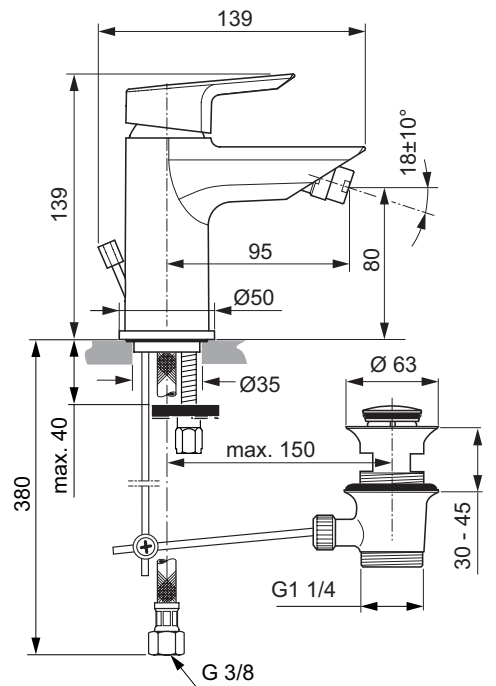

A6579

Sanitary brass