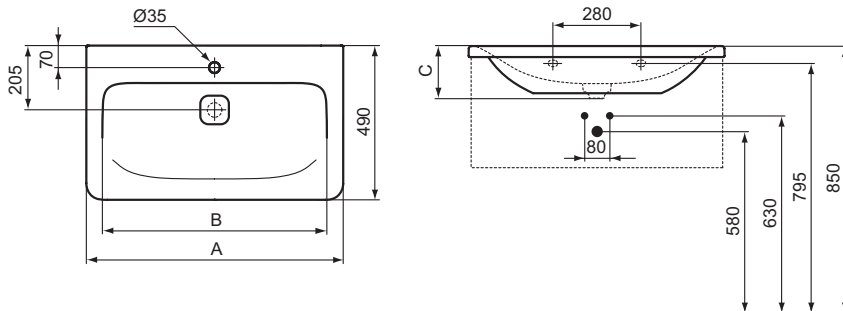

Finishes

- AA Chrome
- 01 Euro White

	A	B	C
K0862	1015	885	165
K0839	815	715	170
K0837	615	500	165