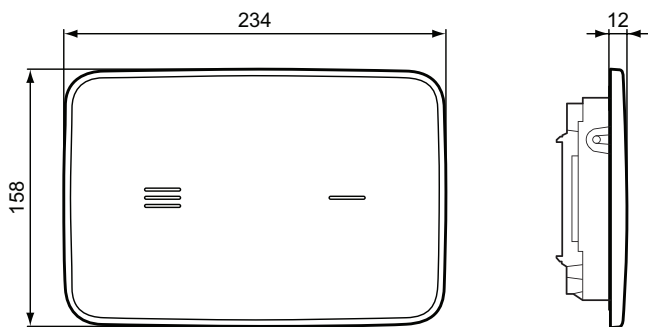

Finishes

- AC White
- SA White glass
- A6 Black
- RX Black

R0130