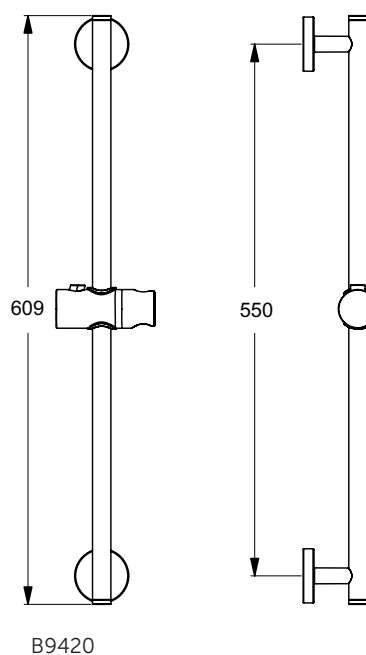

Finishes

AA Chrome