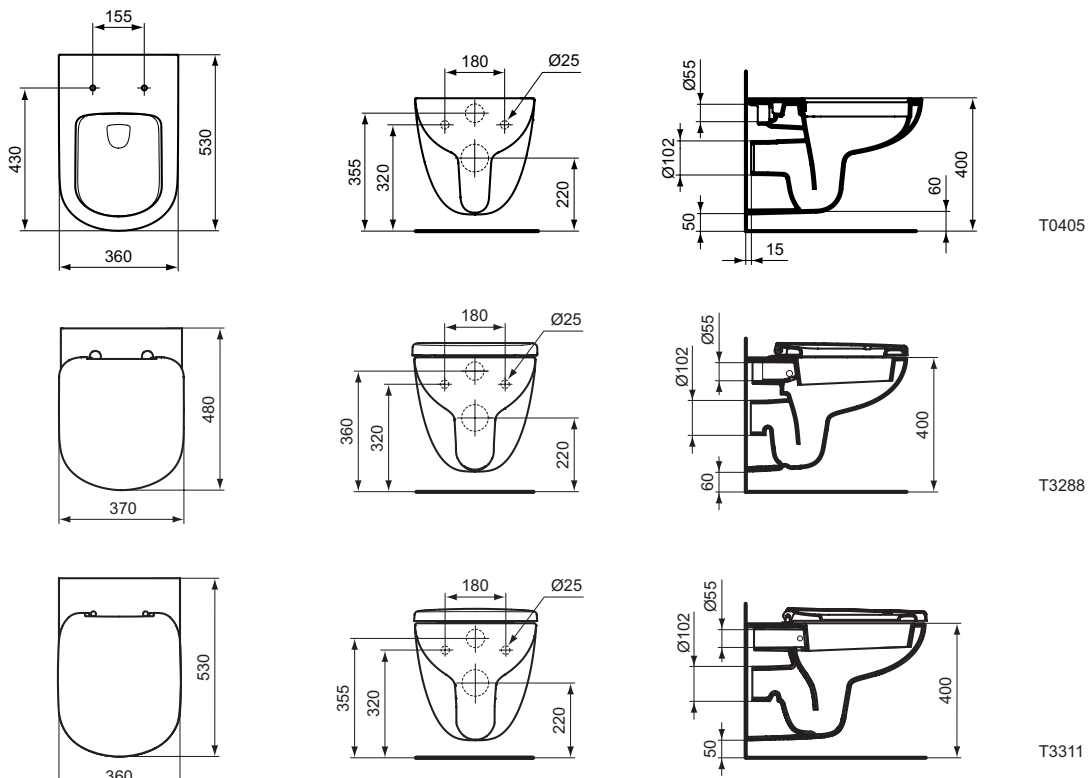

Finishes

01 Euro White