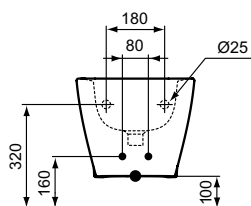

Ceramic products

Description

Floor standing BTW bidet
Compact (Short Projection) - only 48 cm
One tap hole
Including: Fixation set TT0257919
In carton box
EN 14528

Wall mounted bidet with Fully hidden fixation
Compact (Short Projection) - only 48 cm
One tap hole
Including fixation kit TT0299598 (for fully hidden attachment - no lateral holes)
In carton box
EN 14528

Product	W x D x H mm	Kg	Article-No.	Price/EUR
Floor standing bidet BTW, short projection	360 x 480 x 400	21,2	E120001	
Wall mounted bidet with Fully hidden fixation, short projection	365 x 480 x 305	21,0	E119201	

Recommended equipment

Siphon waste for bidet G1 1/4	A2307AA	
Stop angle valve (water connection G1/2, connection with mixer 10 mm/ G3/8) - 1 pc	B7883AA	

Finishes

- AA Chrome
- 01 Euro White

E1192