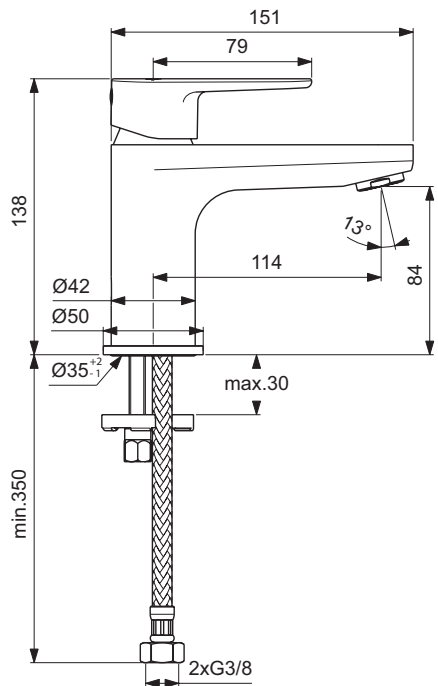

NEW

Description

- One-hole basin mixer H80
- 28 mm ceramic cartridge FirmaFlow® with hot water limiter
- Metal handle with red and blue indicator
- Aerator Perlator with 5 l/min flow rate limiter
- Decorative rosette part of the body (one piece)
- Easy-Fix system for installation
- Flexible hoses G3/8" for water supply system connection
- Metal pop-up waste
- Comply with EN817
- The same without pop-up waste
- The same BlueStart® without pop-up waste

Available in April 2020

Sanitary brass

Product

	Article-No.	Price/EUR
One-hole basin mixer H80 with metal pop-up waste	BC698AA	
One-hole basin mixer H80 without pop-up waste	BC696AA	
One-hole basin mixer H80 BlueStart® without pop-up waste	BC697AA	

Finishes

AA Chrome

BC696