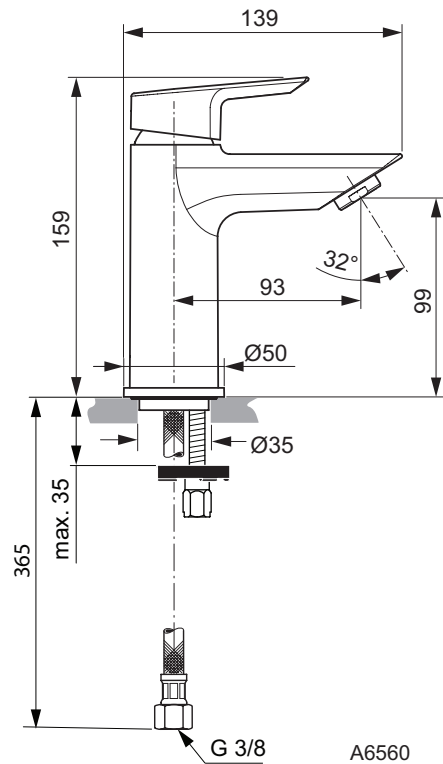

Finishes

AA Chrome