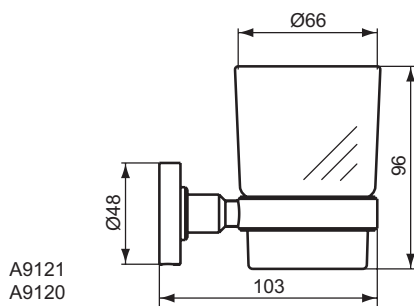

Finishes

- AA Chrome
- MY Stainless Steel