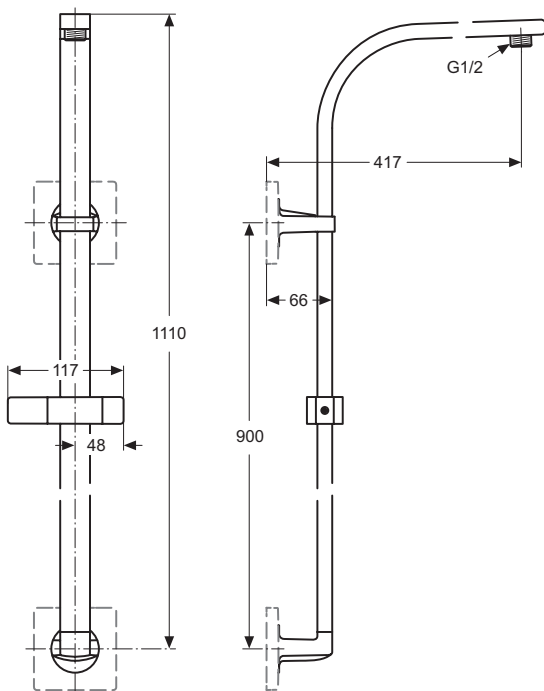

Finishes

AA Chrome

A1530