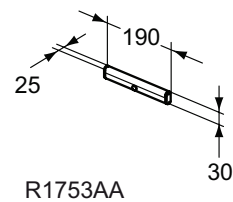

A	B	C
R4343	800	440	170
R4342	600	440	170
R4341	500	360	170
R4344	450	260	140
R4340	350	440	170