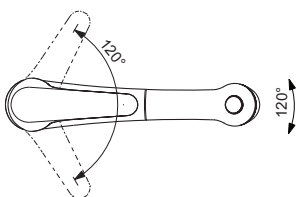

Finishes

AA Chrome

B5347

B5349

Sanitary brass