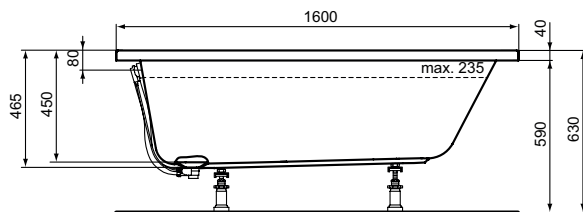

Finishes

- AA Chrome
- 01 Euro White

K2757 - Right hand version

K2758 - Left hand version