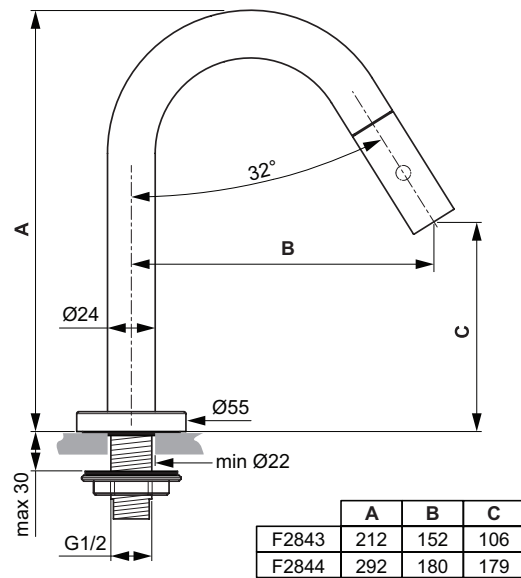

Finishes

AA Chrome