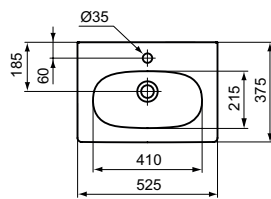

Ceramic products

Description

Vanity basin 103, 83, 63, 53 cm
Central tap hole punched
EN 14688

In carton box

For assembly only with:

- Basin 103 cm: Tesi basin unit 100 cm or alone with siphon
- Basin 83 cm: Tesi basin unit 80 cm or alone with siphon
- Basin 63 cm: Tesi basin unit 60 cm or alone with siphon
- Basin 53 cm: Tesi basin unit 50 cm or alone with siphon

Product		W x D x H mm	Kg	Article-No.	Price/EUR
Vanity basin 103 cm	NEW	1025 x 450 x 165	23,0	T350801 T3508V1	
Vanity basin 83 cm	NEW	825 x 450 x 165	19,0	T350901 T3509V1	
Vanity basin 63 cm	NEW	625 x 450 x 165	15,0	T351001 T3510V1	
Vanity basin 53 cm		525 x 375 x 165	12,0	T351101	

Recommended equipment

Fixation set M10 x 140 mm	WW965340
Design siphon G1 1/4 (in case of installation without semi-pedestal and without base cabinet)	E0079AA
Design stop angle valve (water connection G1/2, connection with mixer 10 mm/ G3/8)	A3491AA
Siphon waste G1 1/4 - tubular type	A2305AA
Stop angle valve (water connection G1/2, connection with mixer 10 mm/ G3/8) - 1 pc	B7883AA
Escutcheon for siphon G1 1/4 (in case installation with mixer without pop-up waste)	B4801AA

Finishes

- AA Chrome
- 01 Euro White
- V1 Silk White (Matt White)

	A	B
T3508	1025	600
T3509	825	505
T3510	625	460

T3511