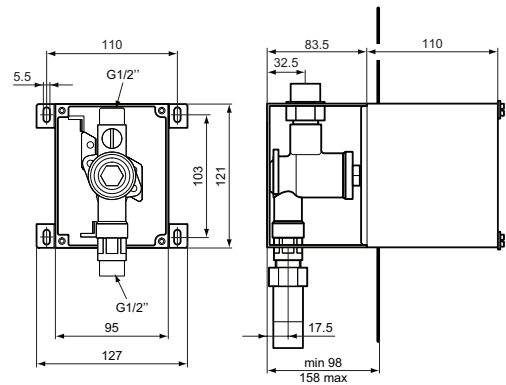

NEW

Description

Septa Pro™ U2 urinal flush actuator
For combination with ProSys™ universal urinal frame R016367

- Included flushing device with protective box
- Mechanical actuation
- Control plate in Polished chrome, Zamac material
- Adjustable flush time
- Adjustable flow
- Operating pressure ≥ 3 bar
- G 1/2 water connections
- Vandal resistant
- Unbranded (without logo)

Septa Pro™ U3 urinal flush actuator
For combination with ProSys™ universal urinal frame R016367

- Included flushing device with protective box
- Mechanical actuation
- Control plate in ABS: high resistance to scratches
- Protection cover
- Adjustable flow
- Operating pressure: 0,8 - 5 bar
- Flush volume: 0,3 l/s
- G 1/2 water connections
- Vandal resistance
- Unbranded (without logo)
- Chrome/Matt Chrome/White finish

Product	W x D x H mm	Kg	Article-No.	Price/EUR
Septa Pro™ U2 urinal flush actuator	128 x 3 x 175	1,6	P0115AA	
Septa Pro™ U3 urinal flush actuator	124 x 12 x 150	0,6	R0139AA R0139JG R0139AC	

Finishes

- AA Chrome
- AC White
- JG Matt Chrome

R0139