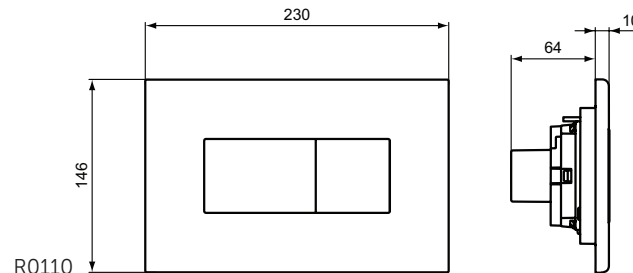

Finishes

- AA Chrome
- AC White
- JG Matt Chrome
- A6 Black

NEW

Description

Septa Pro™ E1 electronic/IR control plate
 Dual flush (< 60 s half flush, > 60 s full flush)
 Infrared actuation or mechanical actuation (in case of electricity failure), transformer (input: 100-230 V AC ±10%; output: 12 V DC) included
 Vandal resistant
 Chrome
 Zamac material