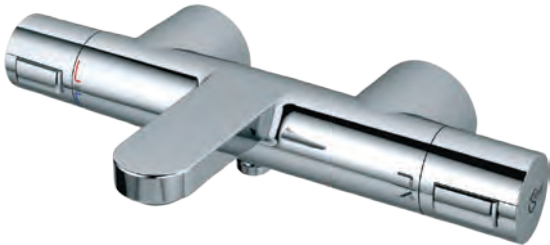

Description

Ceratherm 200 New exposed thermostatic shower mixer
Fixation with hidden S-connectors
IS Thermostatic cartridge new technology and ceramic discs on/off valve G1/2 180°
Without accessories
Monolith cast body
Plastic handles with hot water stop button pre-fixed at 40°C and 50% water volume stop button
Non return valves
Comply with EN1111