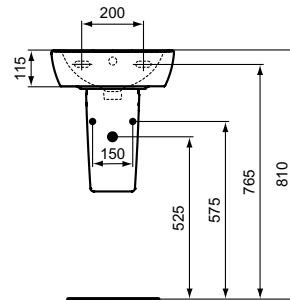

Description

Handwash basin 40 cm
Central tap hole punched, with overflow
In carton box
EN 14688
For assembly with: pedestal small T427201, semi-pedestal small T426701 or alone with siphon

Handwash basins 35 cm
- 1 Left tap hole punched, with overflow
- 1 Right tap hole punched, with overflow
In carton box
EN 14688
For assembly with: pedestal small T427201 or alone with siphon

Pedestal small
Loose on pallet

Semi-pedestal small
Loose on pallet
Including: Fixation set TT0257919

Product	W x D x H mm	Kg	Article-No.	Price/EUR
Handwash basin 40 cm	400 x 360 x 170	11,0	T056701	
Handwash basin 35 cm, Left tap hole punched	350 x 300 x 150	9,0	T056801	
Handwash basin 35 cm, Right tap hole punched	350 x 300 x 150	9,0	T056901	

Recommended equipment

Floor standing pedestal small, loose on pallet	T427201
Semi-pedestal small, loose on pallet	T426701
Fixation set M8 x 90 mm	K714467
Siphon waste G1 1/4 - tubular type	A2305AA
Stop angle valve (water connection G1/2, connection with mixer 10 mm/ G3/8) - 1 pc	B7883AA
Escutcheon for siphon G1 1/4 (in case installation with mixer without pop-up waste)	B4801AA

Finishes

- AA Chrome
- 01 Euro White

T0568

T0569