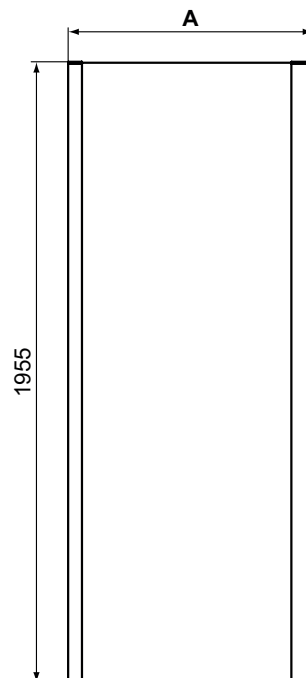

NEW

Description

CONNECT 2 Fixed side (L) panel

- Height 195 cm
- 6 mm safety transparent glass
- Anti - limestone treatment Ideal Clean
- Aluminum Bright silver/Matt white frames
- Up to 50 mm adjustment

Codes with Aluminum Matt white frames - available in April 2020

Product

Product	Article-No.	Price/EUR
Side panel 90 cm, aluminum bright silver frame	K9374EO	
Side panel 90 cm, aluminum matt white frame	K970101	
Side panel 85 cm, aluminum bright silver frame	K9301EO	
Side panel 85 cm, aluminum matt white frame	K969901	
Side panel 80 cm, aluminum bright silver frame	K9299EO	
Side panel 80 cm, aluminum matt white frame	K969801	
Side panel 75 cm, aluminum bright silver frame	K9298EO	
Side panel 75 cm, aluminum matt white frame	K969701	
Side panel 70 cm, aluminum bright silver frame	K9297EO	
Side panel 70 cm, aluminum matt white frame	K969601	

Finishes

- EO Silver profile
- 01 Matt white profile

	A
K9297	670
K9298	720
K9299	770
K9301	820
K9374	870