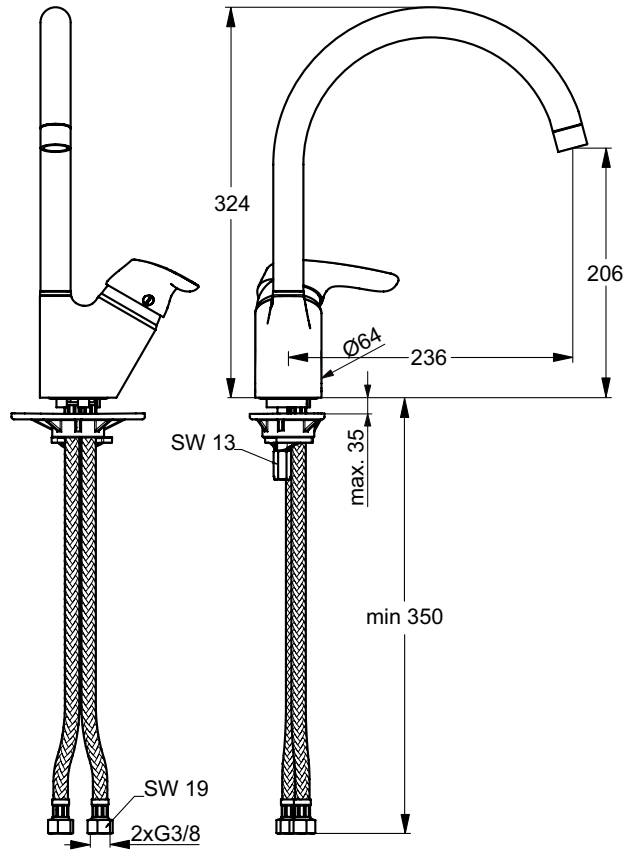

Product

One-hole sink mixer

Article-No.

B7473AA

Price/EUR

Finishes

AA Chrome

Sanitary brass