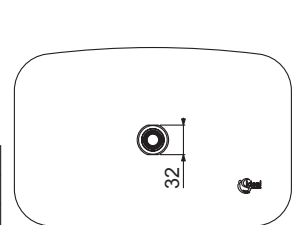

A
B0383	200
B0384	250
B0385	300
B0386	400

	A
B0387	200
B0388	300
B0389	400

	A	B
B0390	300	200
B0391	400	250