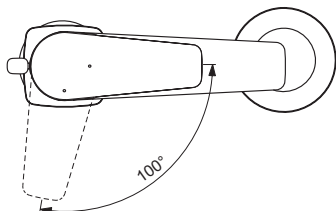

NEW

Description

- One-hole basin mixer H105 BlueStart®
- 28 mm ceramic cartridge FirmaFlow® with hot water limiter
- Metal handle with red and blue indicator
- Aerator Perlator with 5 l/min flow rate limiter
- BlueStart® technology
- Decorative rosette part of the body (one piece)
- Easy-Fix system for installation
- Flexible hoses G3/8" for water supply system connection
- Plastic pop-up waste
- Comply with EN817
- The same without pop-up waste

Available in April 2020

Product

Product	Article-No.	Price/EUR
One-hole basin mixer H105 BlueStart® with plastic pop-up waste	BC688AA	
One-hole basin mixer H105 BlueStart® without pop-up waste	BC687AA	

Finishes

AA Chrome

BC688

Sanitary brass