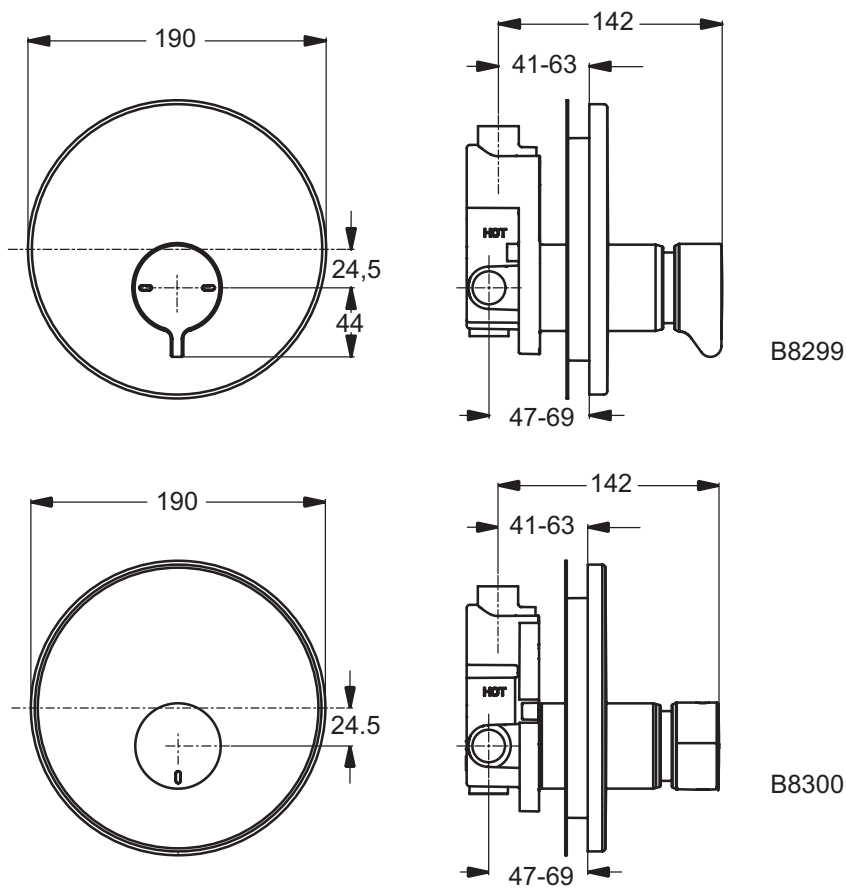

Finishes

AA Chrome