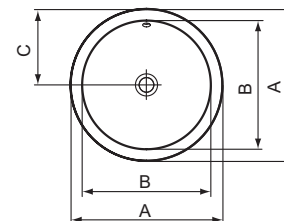

A	B	C	D	E	F	G
E5051	380	310	190	165	120	625	575
E5053	480	405	240	175	130	615	565