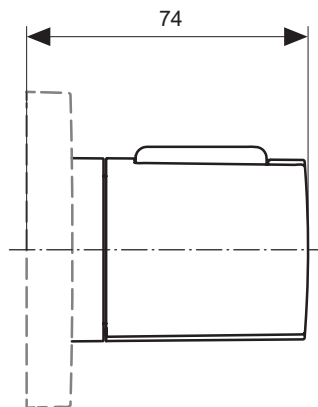

Finishes

AA Chrome

- Symbol hand shower A1508AA
- Symbol shower head A1509AA
- Symbol side nozzle A1510AA
- Symbol bath inlet A1511AA

Symbol cold water (blue) A1522AA
Symbol hot water (red) A1523AA