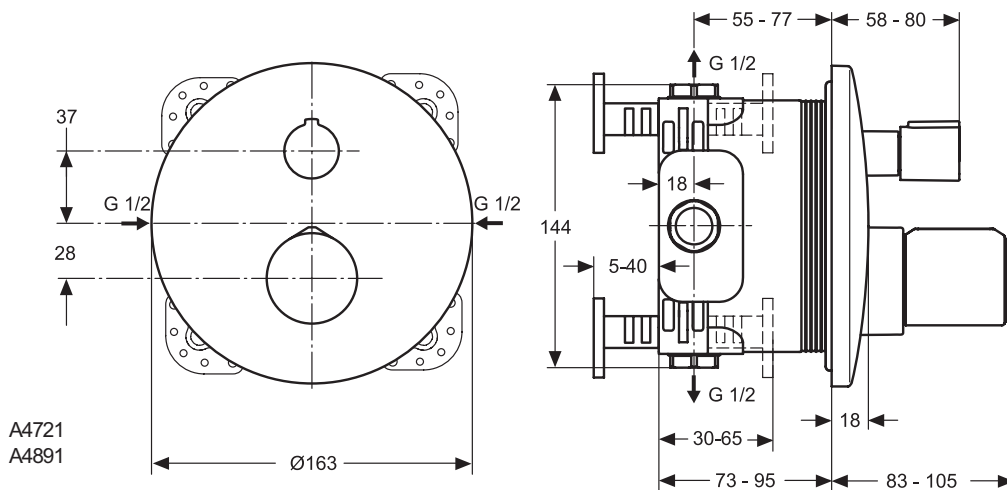

Necessary equipment

EASY-BOX universal built-in Kit 1	A1000NU	
-----------------------------------	---------	--

Finishes

AA Chrome

A4721
A4891

reddot design award 2011

Description

Exposed thermostatic shower mixer
 Exposed with connection system w/o visible nuts
 IS Thermostatic cartridge with membran technology and ceramic valve G1/2 180°
 Without accessories
 Metal handle with plastic hot-cold water indicator
 Non return valve
 Comply with EN1111