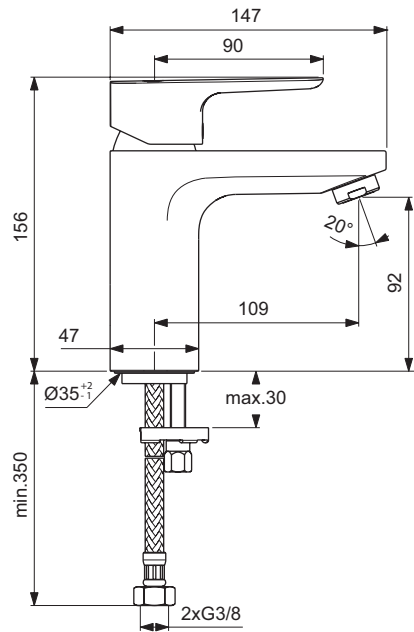

BC578

Sanitary brass