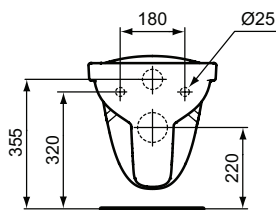

Finishes

01 Euro White