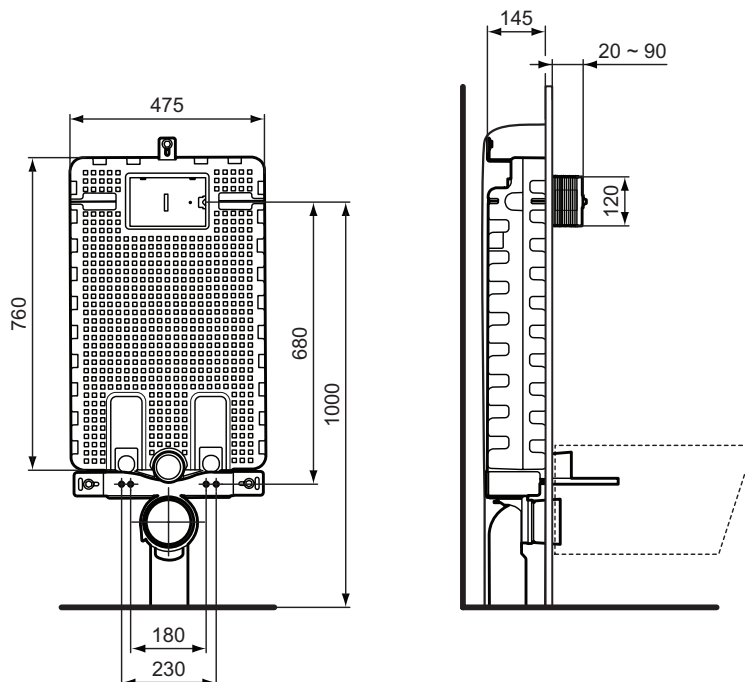

Necessary equipment

For assembly with control plates (separate order):

Mechanical control plates: Oleas™ M1, M2, M3, M4; Solea™ M1, M2; Septa Pro™ M1,M2

OR

Mechanical control plates (in combination with SmartFlush kit R018667): Oleas™ SmartFlush M1, M2

SmartFlush kit (in combination with Mechanical control plates Oleas™ SmartFlush M1, M2) R018667

OR

Pneumatic control plates (in combination with Pneumatic conversation kit R009867): Oleas™ P1, P2,P3 Solea™ P1,P2; Septa Pro™ P1, P2, P3, P4, Floor; Septa Pro™ XS P1,P2

Pneumatic conversation kit (in combination with pneumatic control plates) R009867

OR

Touchless control plates Symfo™, Altes™ (in combination with Mains Kit R015867 or SmartForce conversation kit R015767)

Kit for Touchless/Sensor control plates Mains – 100-240V AC / 6.75V DC R015867

SmartForce conversation kit - saves energy: SmartForce technology harnesses the power of water in motion to generate enough energy to power a no-touch control plate R015767

Electronic/IR control plates (in combination with Kit for Electronic/IR control plate conversion R009967): Septa Pro™ E1,E2

Kit for Electronic/IR control plate conversion R009967

Product	W x D x H mm	Kg	Article-No.	Price/EUR
ProSys™ 120M light frame/encapsulated	475 x 145	8,1	R009767	
Recommended equipment				
Acoustic insulation for wall mounted WC and bidet			R017467