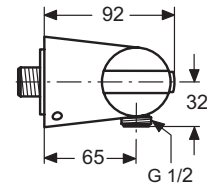

Sanitary brass