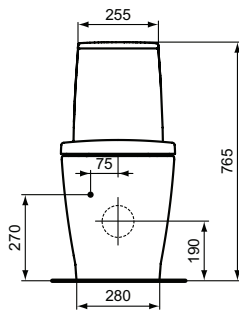

Ceramic products

E7856