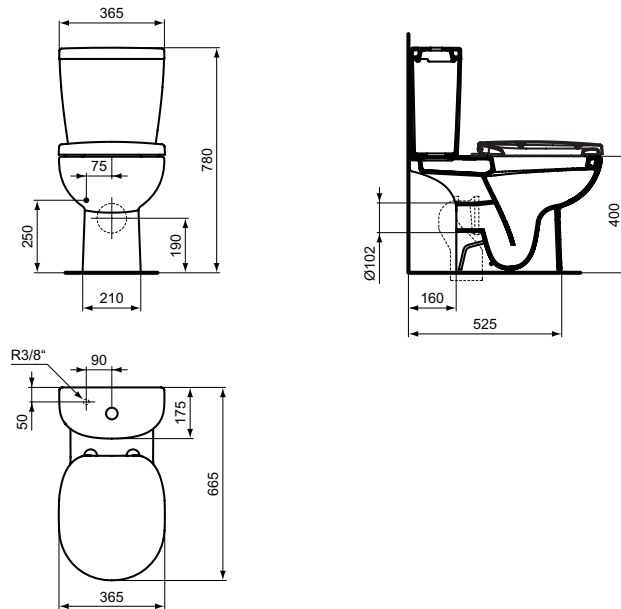

Finishes

01 Euro White