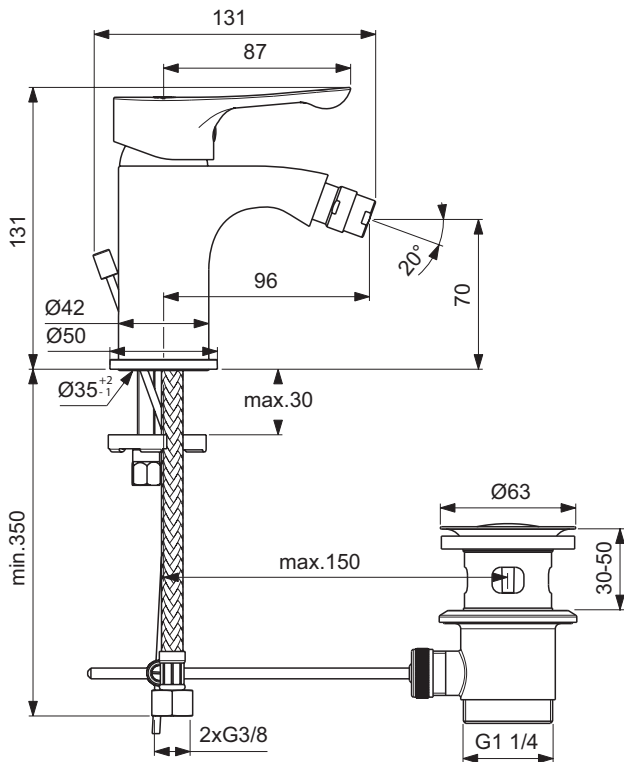

Finishes

AA Chrome

BC652