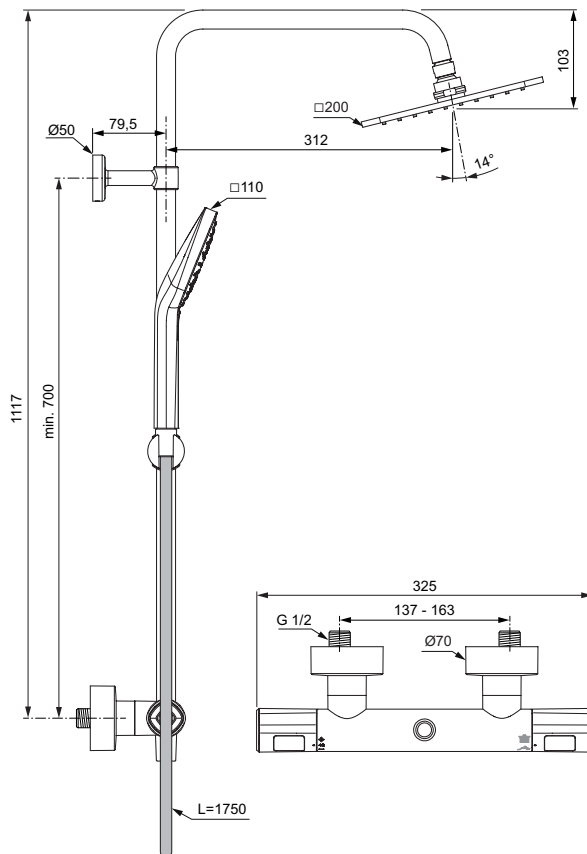

Finishes

AA Chrome