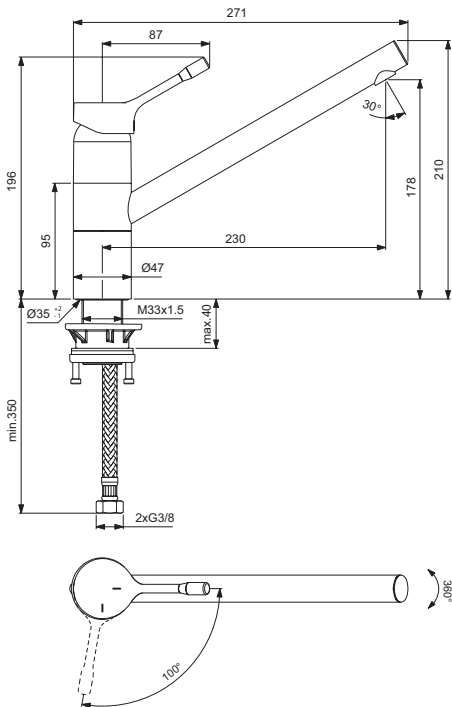

Product

Product	Article-No.	Price/EUR
One-hole sink mixer with high attached spout	BC295AA BC295GN	
One-hole sink mixer with pull-out spout	BC297AA BC297GN	

Finishes

- AA Chrome
- GN Silver Storm

BC295

BC297