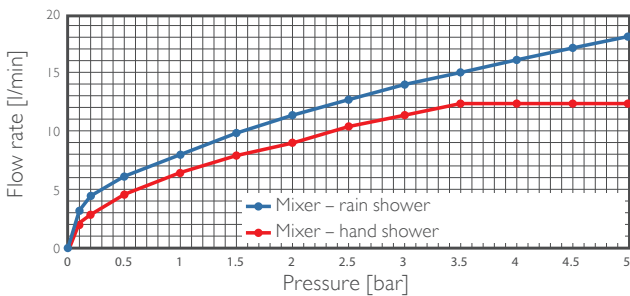

TELESCOPIC FUNCTION

The telescopic function permits different installation depths of up to 17 mm to be levelled up without difficulty.

FLOW RATES

SHOWER – Elegant, Luxurious, Compact, Individual

BATH – Elegant, Luxurious, Compact, Individual