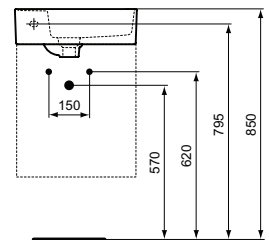

Description

Handwash basin 45 cm
Tap hole punched, with overflow (slotted shape)
Including waste white cover T360301
Including fixation set TT0299699
In carton box
EN 14688
For assembly with Adapto handwash basin unit 43 cm or alone with siphon
Optional installation with: Click-clack waste with metal cover small T3630AA

Product	W x D x H mm	Kg	Article-No.	Price/EUR
Handwash basin 45 cm, Right tap hole punched, with overflow (slotted shape)	450 x 270 x 170	11,5	T299401	
Handwash basin 45 cm, Left tap hole punched, with overflow (slotted shape)	450 x 270 x 170	11,5	T299501	

Recommended equipment

Fixation set M8 x 90 mm	K714467	
Design siphon G1 1/4 (in case of installation without semi-pedestal and without base cabinet)	E0079AA	
Design stop angle valve (water connection G1/2, connection with mixer 10 mm/ G3/8) - 1 pc	A3491AA	
Siphon waste G1 1/4 - tubular type	A2305AA	
Stop angle valve (water connection G1/2, connection with mixer 10 mm/ G3/8) - 1 pc	B7883AA	
Escutcheon for siphon G1 1/4 (in case installation with mixer without pop-up waste)	B4801AA	
Click-clack waste with metal cover small	T3630AA	

Finishes

- AA Chrome
- 01 Euro White

T2994

T2995