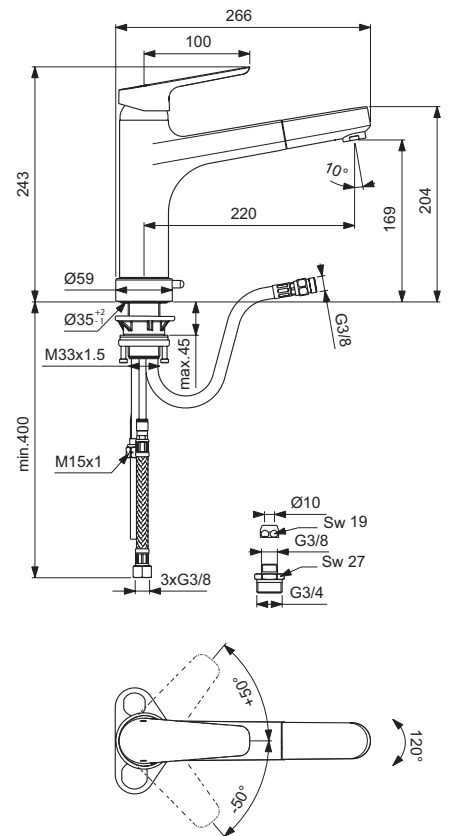

B0958

Sanitary brass