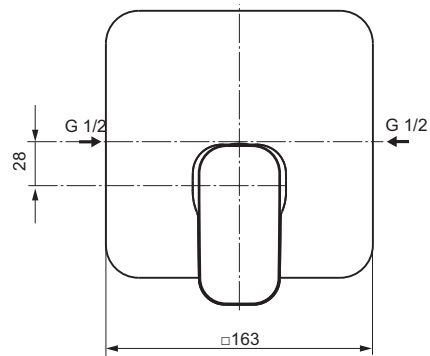

Finishes

AA Chrome

Sanitary brass

Description

3-hole bath & shower mixer
 40 mm Multiport ceramic cartridge
 Hot water limiter – integrated
 Spout with integrated pull manual diverter 220 mm
 Cascade aerator
 Metal handle with red and blue colour indication
 With accessories (metal shower hose 1500 mm, 1F STICK hand shower 8 l/min)
 Non return valve
 Comply with EN1111