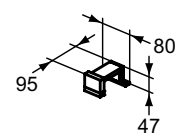

Description

1. **LUXURY Light**
   LED light
   230 V, 50 Hz, 1 x 9 W, IP44, Class II, Energetic class A, 700 Lm, 4000 Kelvin
   Including mounting kit
2. **COMPACT Light**
   LED light
   230 V, 50 Hz, 1 x 6 W, IP44, Class II, Energetic class A, 360 Lm, 6000 Kelvin
   Including mounting kit
3. **TITTY Light**
   LED light
   230 V, 50 Hz, 1 x 4,8 W, IP44, Class II, Energetic class A, 220 Lm, 4000 Kelvin
   Including mounting kit
4. **IRENE Light**
   LED light
   220-240 V, 50-60 Hz, 1x6W IP44, Class II, Energetic class A, 125 Lm, 5700 Kelvin
   Including mounting kit
5. **PANDORA Light 60,8 cm**
   LED light
   220-240 V, 50-60 Hz, 1 x 12 W, IP44, Class II, Energetic class A+, 1320 Lm, 5700 Kelvin
   Including mounting kit
6. **PANDORA Light 30,8 cm**
   LED light
   220-240 V, 50-60 Hz, 1 x 8 W, IP44, Class II, Energetic class A+, 880 Lm, 5700 Kelvin
   Including mounting kit

Type of materials: See section 4. Technical information: Materials

Product	W x D x H mm	Kg	Article-No.	Price/EUR
LUXURY Light	344 x 92 x 43	0,4	T2907AA	
COMPACT Light	200 x 80 x 19	0,4	T2908AA	
TITTY Light	80 x 95 x 47	0,2	T3153AA	
IRENE Light	286 x 102 x 30	0,3	T2909AA	
PANDORA Light 60,8 cm	608 x 112 x 33	0,3	T322967	
PANDORA Light 30,8 cm	308 x 112 x 33	0,3	T320967	

Finishes

AA Chrome

T3153