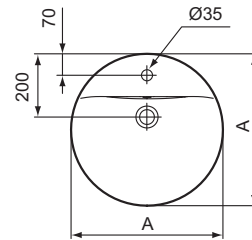

Finishes

- AA Chrome
- 01 Euro White
- MA Euro white Ideal Plus

	A	B	C
E5041	380	115	165
E5042	480	125	175