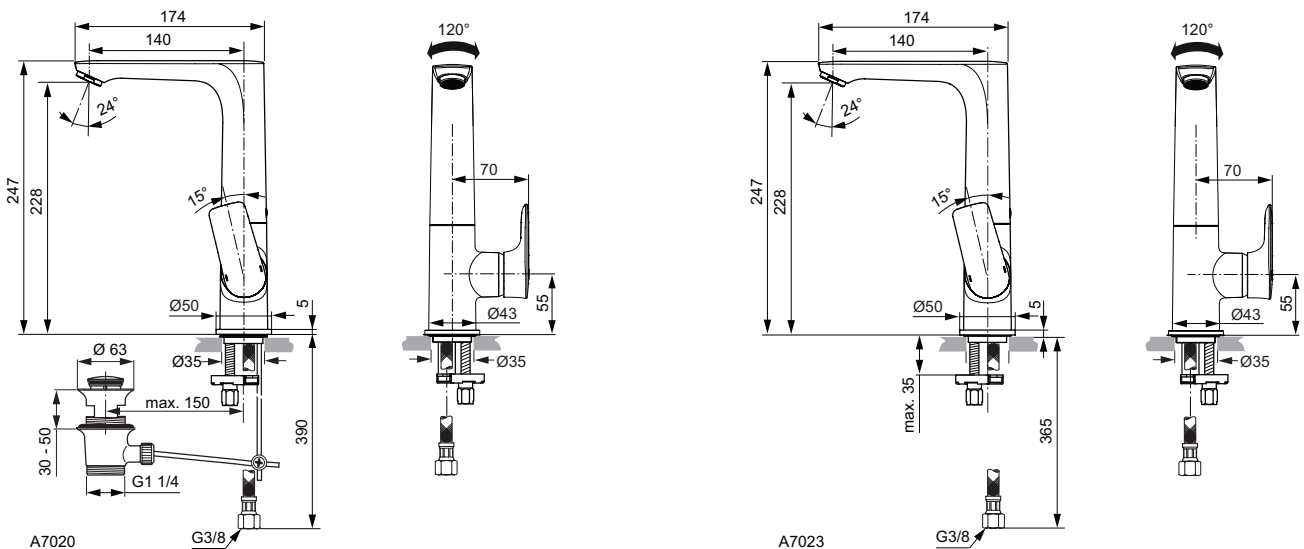

Finishes

- AA Chrome
- A2 Brushed Gold
- A5 Magnetic Grey
- GN Silver Storm