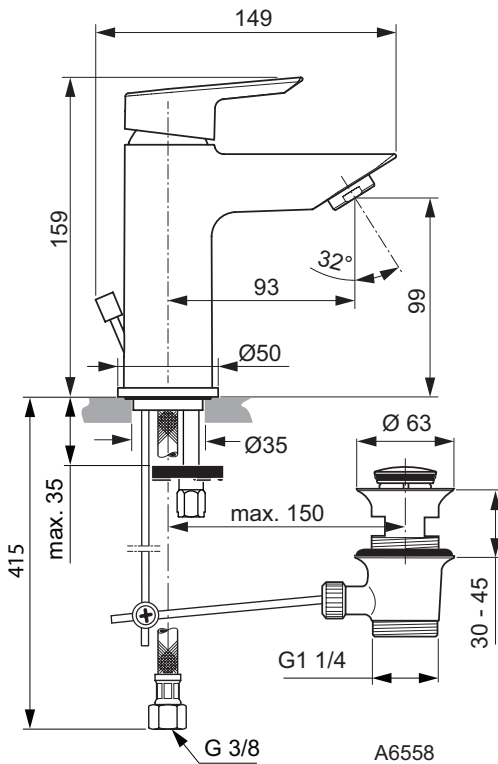

Finishes

AA Chrome