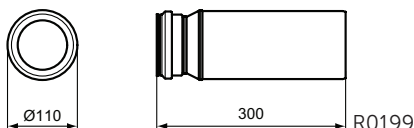

NEW

Description

Noise insulation kit Frame to floor
Acoustic insulation
Avoids direct contact between the frame and the floor

Noise insulation kit for WC
Acoustic insulation in expanded polyethylene
Avoids direct contact between the WC bowl and the tiles

Corner installation kit
Enables the installation of WCs in bathroom corners
Compatible with 1150 and 1130 high frames only

Flow rate reducer
Reduces flow rate to avoid splashing
Compatible with ProSys™ 80 and ProSys™ 150 cisterns

Connection pipes

Product	Kg	Article-No.	Price/EUR
Noise insulation kit - frame to floor (avoids direct contact between the frame and the floor)		R010667	
Acoustic insulation for wall mounted WC and bidet		R017467	
Corner installation kit (enables the installation of WCs in bathroom corners), compatible with ProSys™ 120 and ProSys™ 80 frames and freestanding frames		R018567	
Flow rate reducer (reduces flow rate to avoid splashing), compatible with ProSys™ 80		R019867	
S-bend outlet		R020367	
Horizontal outlet WC		R019967	
Telescopic connection pipe		R0200AC	
Flexible outlet WC bend		R019567	

Finishes

AC White

R0199