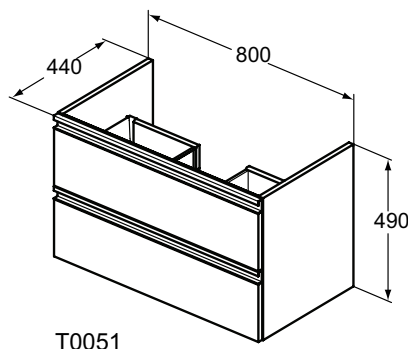

Finishes

- OV Glossy White (Handle: Matt White)
- PH Glossy Light Grey (Handle: Matt Light Gray)
- PU Matt Dark Taupe (Handle: Matt Dark Taupe)
- VI Light Wood (Handle: Matt Light Gray)
- WI Matt Avio (Handle: Matt Light Gray)