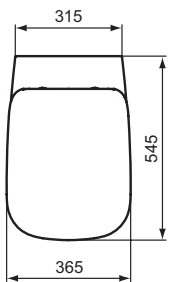

Finishes

01 Euro White

T3860