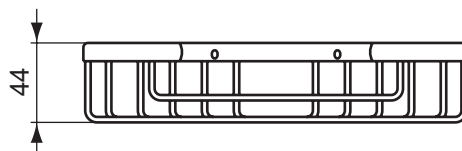

Description

Sponge/soap holder
Including fixation set

Shower bottle/sponge holder
Corner version
Including fixation set

Product

Product	W x D x H mm	Kg	Article-No.	Price/EUR
Sponge / Soap holder	197 x 137 x 48	0,4	A9112AA	
Shower bottle / Sponge holder	211 x 127 x 44	0,5	A9105AA	

Finishes

AA Chrome

Accessories

A9105