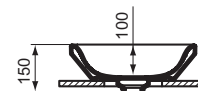

Finishes

- AA Chrome
- 01 Euro White