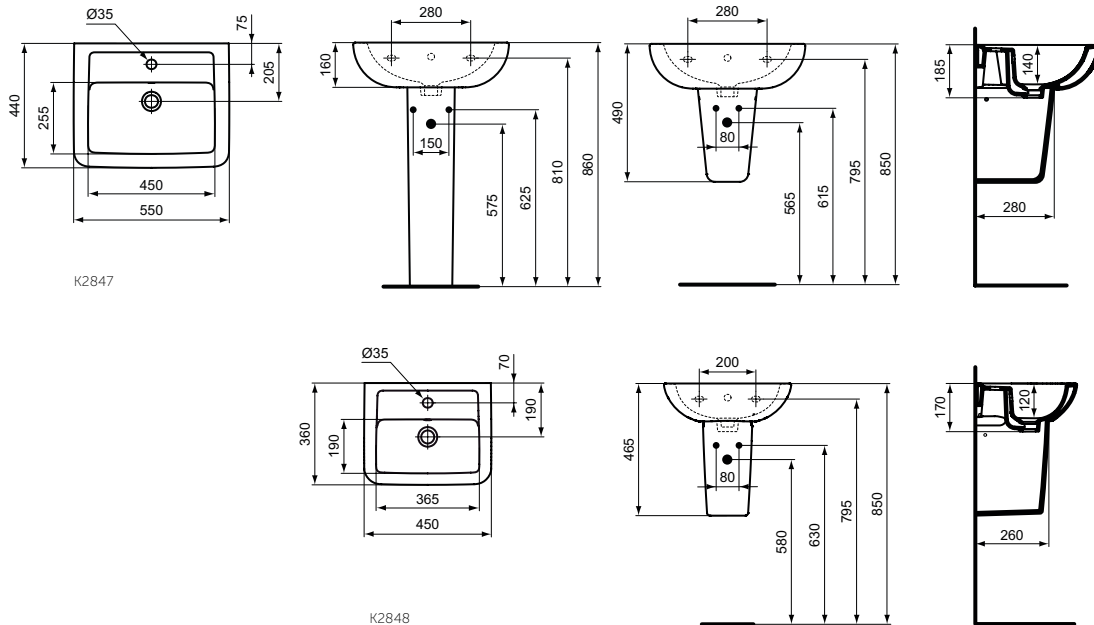

Finishes

- AA Chrome
- 01 Euro White