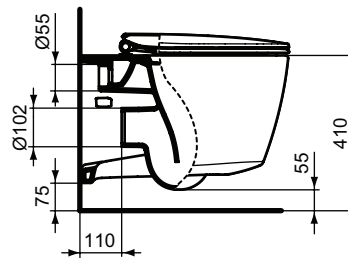

Finishes

01 Euro White