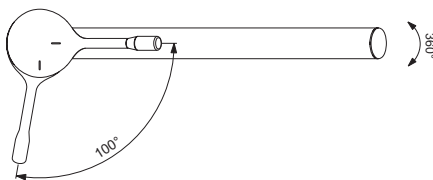

Finishes

AA Chrome

BC292