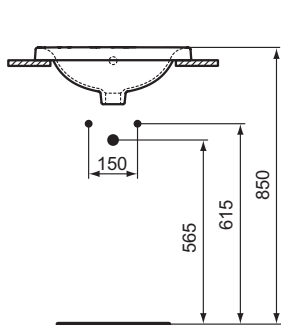

Finishes

- AA Chrome
- 01 Euro White
- MA Euro white Ideal Plus

	A	B	C
E5041	380	115	165
E5042	480	125	175