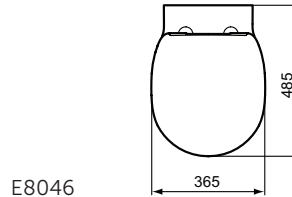

Finishes

01 Euro White

E1217

E8046

Ceramic products

Description

Floor standing BTW bidet
 Compact (Short Projection) - only 48 cm
 One tap hole
 Including: Fixation set TT0257919
 In carton box
 EN 14528

Wall mounted bidet with Fully hidden fixation
 Compact (Short Projection) - only 48 cm
 One tap hole
 Including fixation kit TT0299598 (for fully hidden attachment - no lateral holes)
 In carton box
 EN 14528