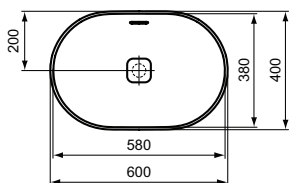

Finishes

- AA Chrome
- 01 Euro White