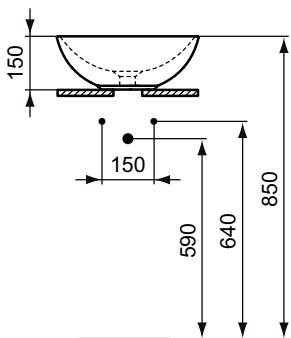

Finishes

- AA Chrome
- 01 Euro White

K0795