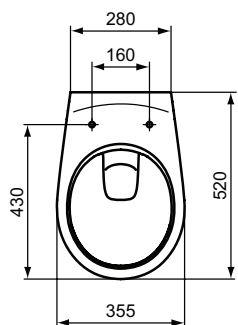

Finishes

01 Euro White