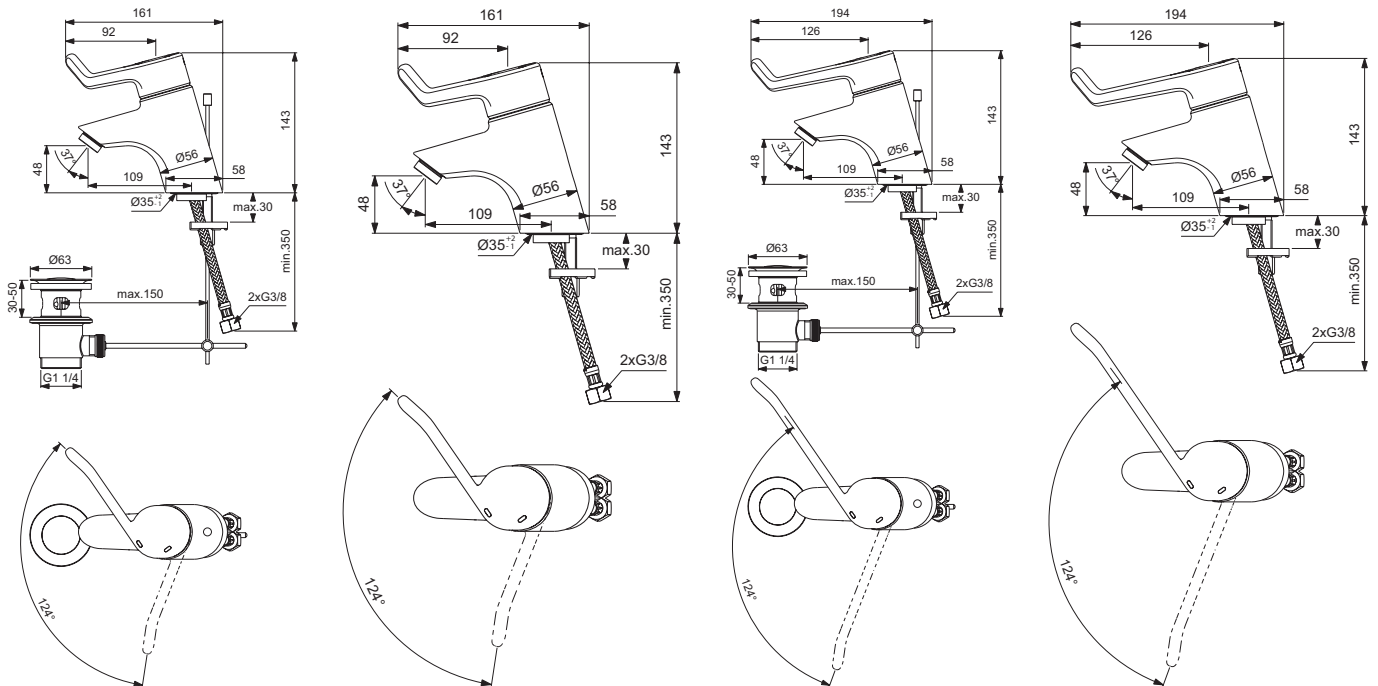

Finishes

AA Chrome

B8218

B8220

B8219

B8221

Public sector solutions