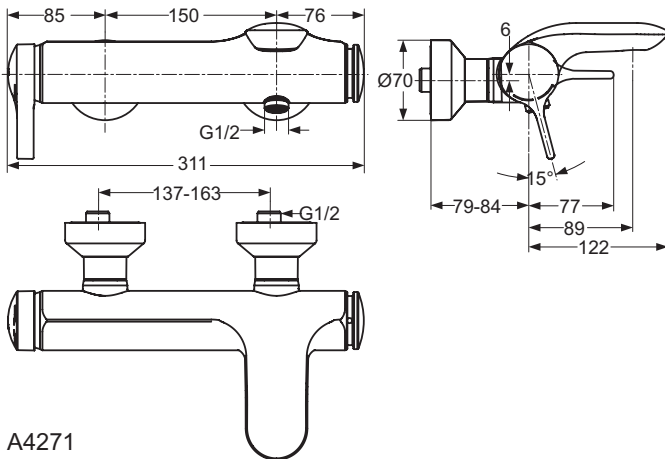

Finishes

AA Chrome