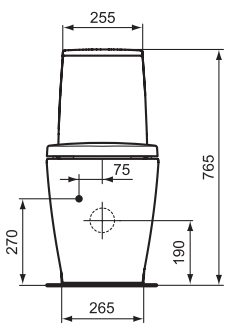

A
T682067		210
J324867		145