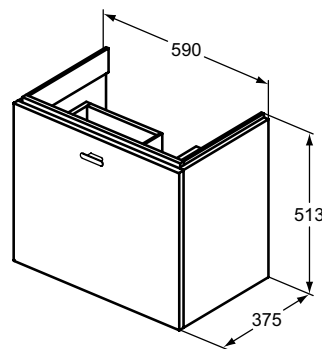

Recommended equipment

Space saving siphon	EE23033967	
---------------------	-------------------	--

Finishes

KR Glossy Grey
 WG Glossy White

E0316

E0317

E0314

E0315