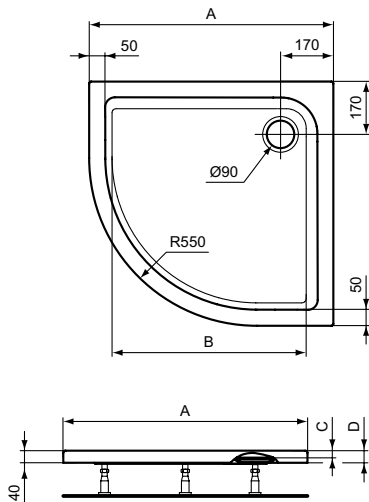

Finishes

- AA Chrome
- 01 Euro White

	A	B	C	D
E1056	1000	820	25	45
E1051	900	720	25	45
E0987	800	620	25	45