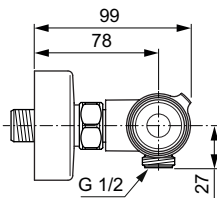

BC463

Sanitary brass