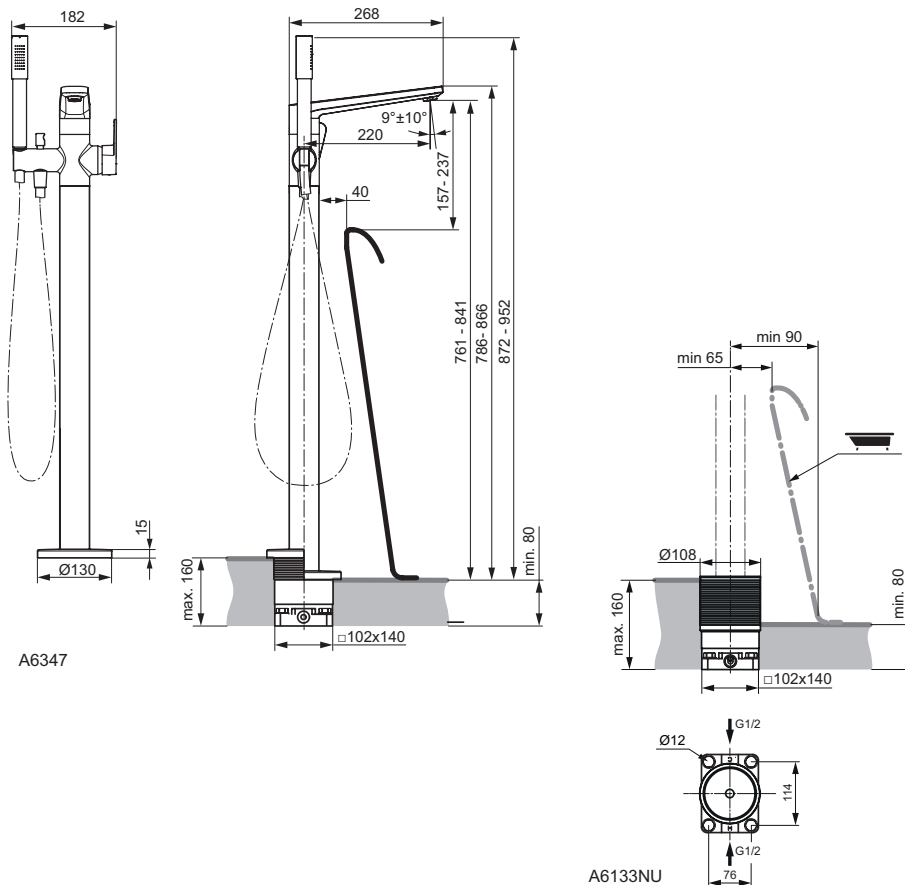

Finishes

AA Chrome