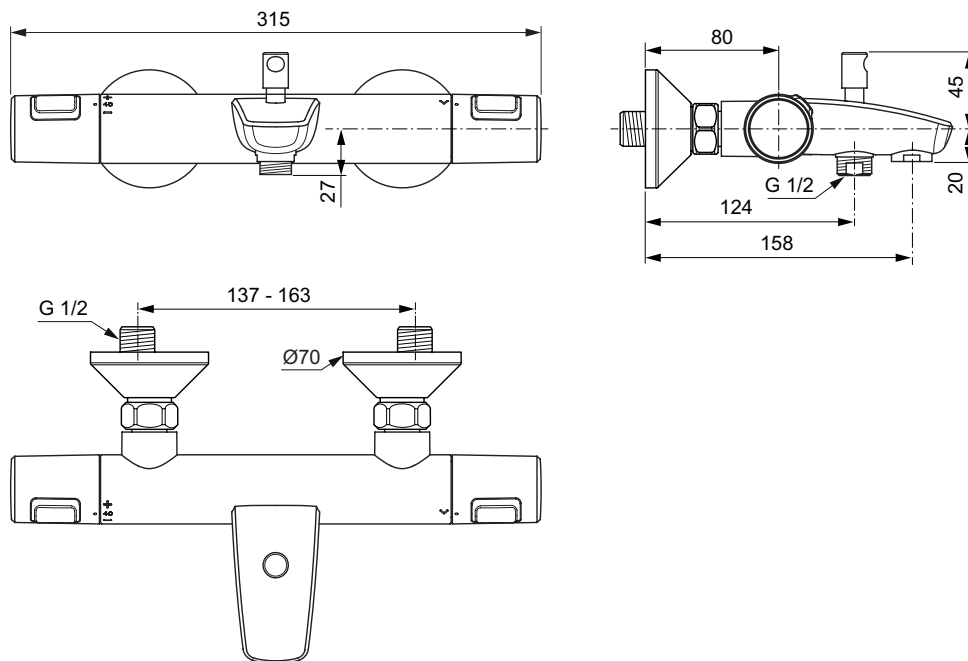

AA Chrome

Description

EASY BOX
 Easy Box Kit 1, internal built in part for built in fittings, with pipe connections, fixation feet and fixation holes, support for accurate and reliable positioning both horizontally and vertically, grooves to facilitate trimming of the protruding parts of the box and flushing device
 G1/2" connection thread