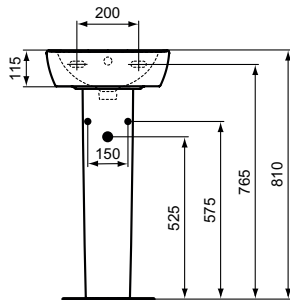

Description

Handwash basin 40 cm
Central tap hole punched, with overflow
In carton box
EN 14688
For assembly with: pedestal small T427201, semi-pedestal small T426701 or alone with siphon

Handwash basins 35 cm
- 1 Left tap hole punched, with overflow
- 1 Right tap hole punched, with overflow
In carton box
EN 14688
For assembly with: pedestal small T427201 or alone with siphon

Pedestal small
Loose on pallet

Semi-pedestal small
Loose on pallet
Including: Fixation set TT0257919

Product	W x D x H mm	Kg	Article-No.	Price/EUR
Handwash basin 40 cm	400 x 360 x 170	11,0	T056701	
Handwash basin 35 cm, Left tap hole punched	350 x 300 x 150	9,0	T056801	
Handwash basin 35 cm, Right tap hole punched	350 x 300 x 150	9,0	T056901	

Recommended equipment

Floor standing pedestal small, loose on pallet	T427201
Semi-pedestal small, loose on pallet	T426701
Fixation set M8 x 90 mm	K714467
Siphon waste G1 1/4 - tubular type	A2305AA
Stop angle valve (water connection G1/2, connection with mixer 10 mm/ G3/8) - 1 pc	B7883AA
Escutcheon for siphon G1 1/4 (in case installation with mixer without pop-up waste)	B4801AA

Finishes

- AA Chrome
- 01 Euro White

T0568

T0569