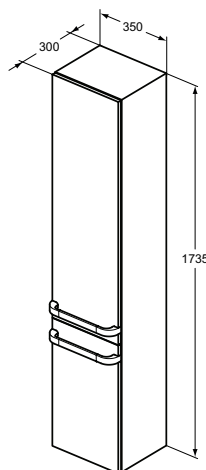

R4315
R4319