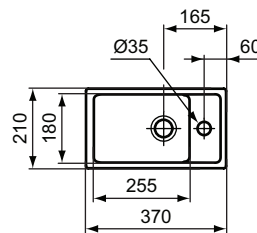

Ceramic products

NEW

Description

Handwash basins 37 cm
- 1 Left tap hole punched
- 1 Right tap hole punched
In carton box
EN 14688
For assembly alone with siphon

Available in April 2020

Product	W x D x H mm	Kg	Article-No.	Price/EUR
Handwash basin 37 cm, Left tap hole punched	370 x 210 x 120	7,0	E211301	
Handwash basin 37 cm, Right tap hole punched	370 x 210 x 120	7,0	E211201	

Recommended equipment

Fixation set M8 x 90 mm for Handwash basin	K714467	
Siphon waste G1 1/4 - tubular type	A2305AA	
Stop angle valve (water connection G1/2, connection with mixer 10 mm/ G3/8) - 1pc	B7883AA	
Escutcheon for siphon G1 1/4 (in case installation with mixer without pop-up waste)	B4801AA	

Finishes

- AA Chrome
- 01 Euro White