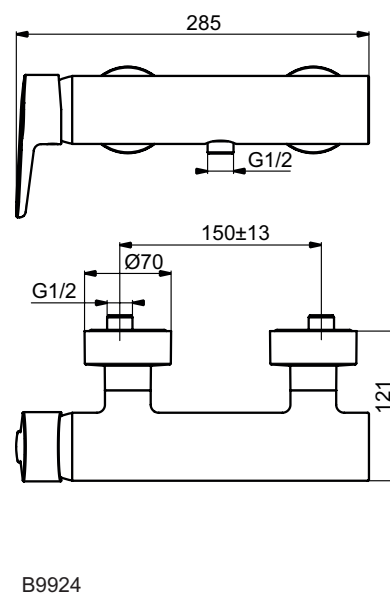

Finishes

AA Chrome