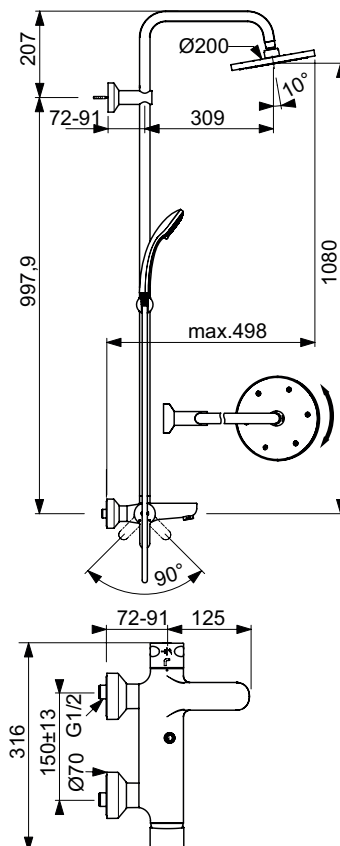

Recommended equipment

Extension shower bar 150 mm (A860873AA) - installation is in between the fixed wall bracket and main pipe. The dimension for wall bracket installation shifts up with 150 mm

Product	Article-No.	Price/EUR
Single Lever Exposed bath & shower system	B1097AA	
Recommended equipment		
Extension shower bar 150 mm	A860873AA	
Finishes		
AA Chrome