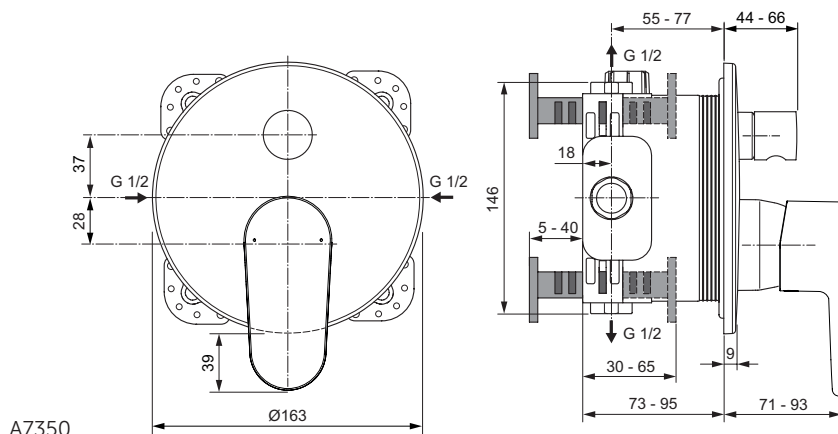

NEW

Description

Built-in shower mixer
Kit 2 version (visible parts)
47 mm Click cartridge
Metal handle with red and blue indicator
Chrome plated plastic escutcheon
To be used only in combination with: A1000NU Kit 1 (internal part)
(See Section Built-in parts)
Comply with EN817
Available in April 2020

Built-in bath & shower mixer
Kit 2 version (visible parts)
47 mm Click cartridge
Metal handle with red and blue indicator
Chrome plated plastic escutcheon
Automatic diverter
To be used only in combination with: A1000NU Kit 1 (internal part)
(See Section Built-in parts)
Comply with EN817
Available in April 2020

Necessary equipment

EASY-BOX universal built-in Kit 1 (A1000NU)

Product

Product	Article-No.	Price/EUR
Built-in shower mixer	A7349AA	
Built-in bath & shower mixer	A7350AA	

Necessary equipment

EASY-BOX universal built-in Kit 1	A1000NU	

Finishes

AA Chrome

A7350

Sanitary brass