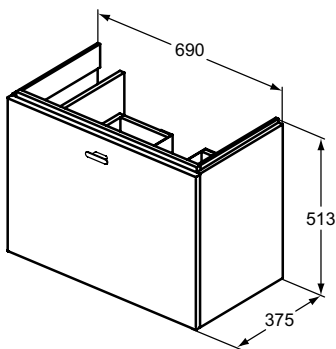

Recommended equipment

Space saving siphon	EE23033967	
---------------------	-------------------	--

Finishes

KR Glossy Grey
 WG Glossy White

E0316

E0317

E0314

E0315