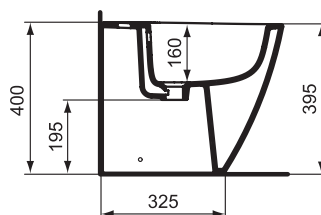

Finishes

- AA Chrome
- 01 Euro White

E1200