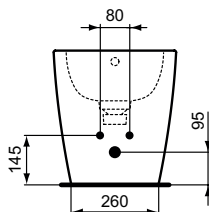

Finishes

AA Chrome

O1 Euro White

MA Euro white Ideal Plus

T5099