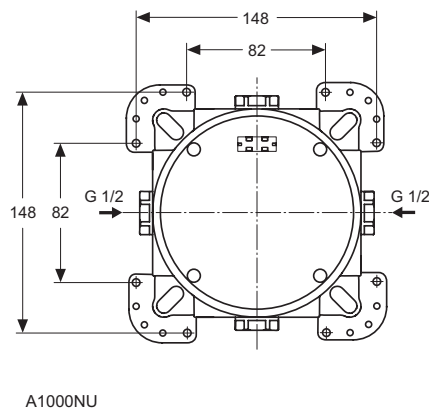

Finishes

AA Chrome