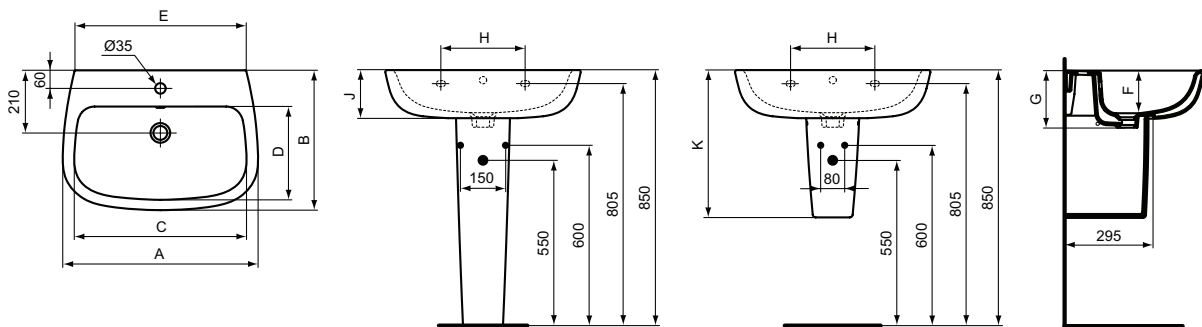

Finishes

- AA Chrome
- 01 Euro White

	A	B	C	D	E	F	G	H	J	K
T2797	650	465	575	310	510	145	190	280	160	490
T2798	600	455	525	300	520	145	190	280	160	490
T2799	550	450	480	295	470	130	180	280	150	480
T2808	500	415	435	265	470	130	180	200	150	480