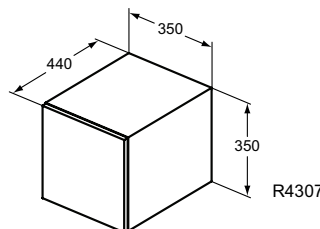

Recommended equipment

Open Shelf (white painted) 35 cm giving some additional space	R4340WG	
---	---------	--

Finishes

- WG Glossy White
- FA Glossy light grey
- FC Glossy light brown
- FE Wood light grey
- FF Wood light brown