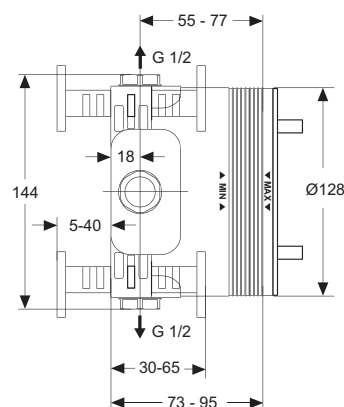

Finishes

AA Chrome