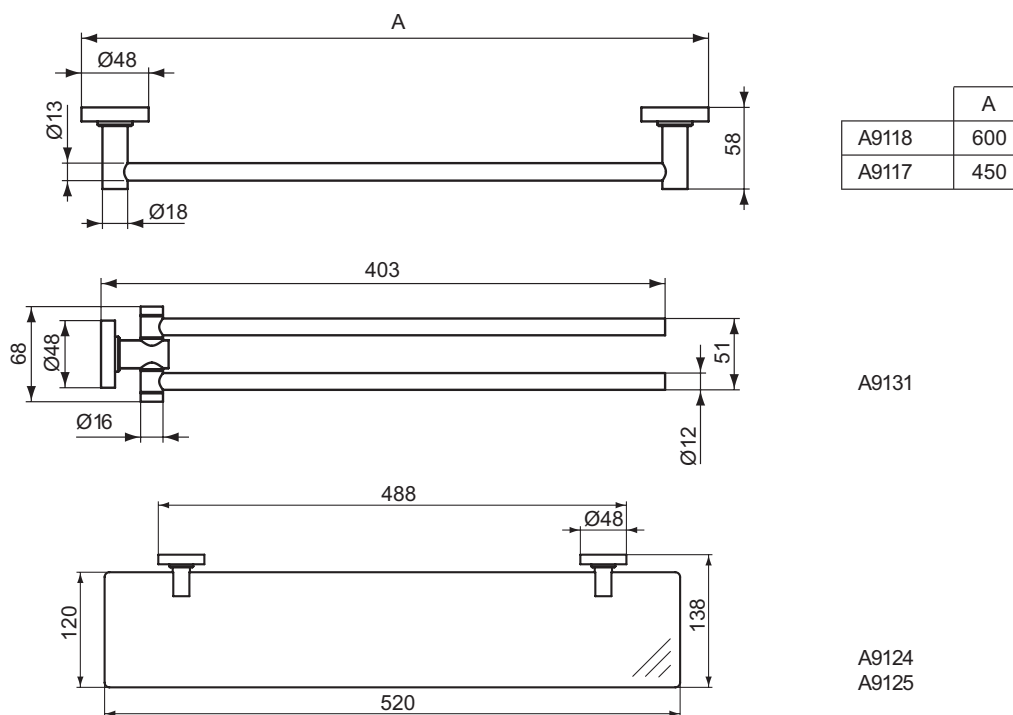

Finishes

AA Chrome

Accessories