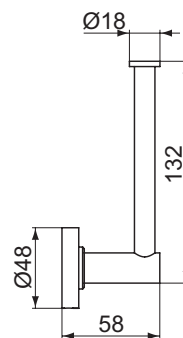

Description

Tissue holder with cover
Including fixation set

Spare tissue holder without cover
Including fixation set

Kleenex holder
Stainless steel
Built-in

Product

Product	W x D x H mm	Kg	Article-No.	Price/EUR
Tissue holder with cover	122 x 63 x 118	0,4	A9127AA	
Spare tissue holder without cover	48 x 144 x 48	0,3	A9132AA	
Kleenex holder	297 x 157 x 58	0,9	A9133MY	

Finishes

- AA Chrome
- MY Stainless Steel

A9132