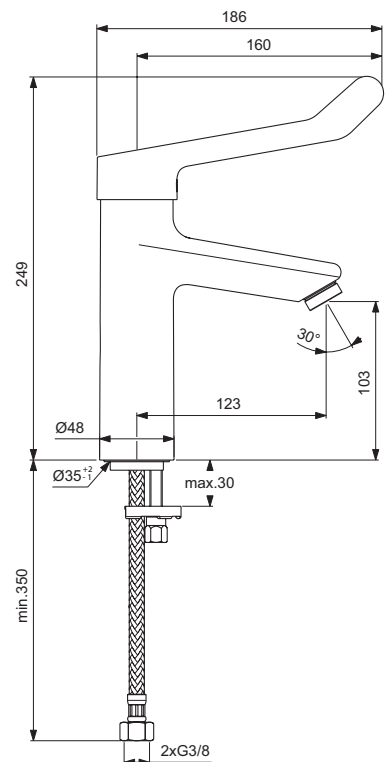

Description

Ceraplus 2 One-hole Basin mixer Grande
Brass cast body with inclined self-draining spout
Metal handle with red and blue colour indication - printed on handle, 110 mm
Metal pop-up waste
Low-aerosol flow straightener in vandal proof housing
Flow restrictor 8,4 l/min (inside cartridge)
PEX flexible hoses G 3/8"
38 mm cartridge HWTC
Easy-Fix system for installation
Noise Class 1
Comply with EN817
All materials used in contact with drinking water are in accordance with KTW, ACS and WRAS requirements

Ceraplus 2 One-hole Basin mixer Grande with medical handle
Brass cast body with inclined self-draining spout
Medical Metal handle with red and blue colour indication - printed on handle, 160 mm
Metal pop-up waste
Low-aerosol flow straightener in vandal proof housing
Flow restrictor 8,4 l/min (inside cartridge)
PEX flexible hoses G 3/8"
38 mm cartridge HWTC
Easy-Fix system for installation
Noise Class 1
Comply with EN817
All materials used in contact with drinking water are in accordance with KTW, ACS and WRAS requirements
- The same without pop-up waste

Product

Product	Article-No.	Price/EUR
One-hole Basin mixer Grande with pop-up waste	BC099AA	
One-hole Basin mixer Grande with medical handle and pop-up waste	BC105AA	
One-hole Basin mixer Grande with medical handle, without pop-up waste	BC106AA	

Finishes

AA Chrome

BC106