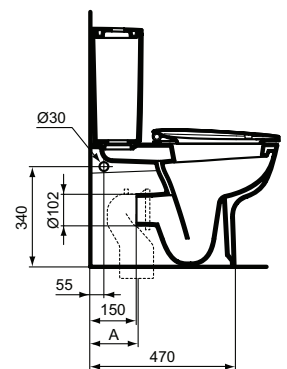

Finishes

01 Euro White

T002767	J324867	J324867 + T002867	T002667	T682067
A 60 - 100	125 - 145	100 - 165	165 - 185	185 - 215