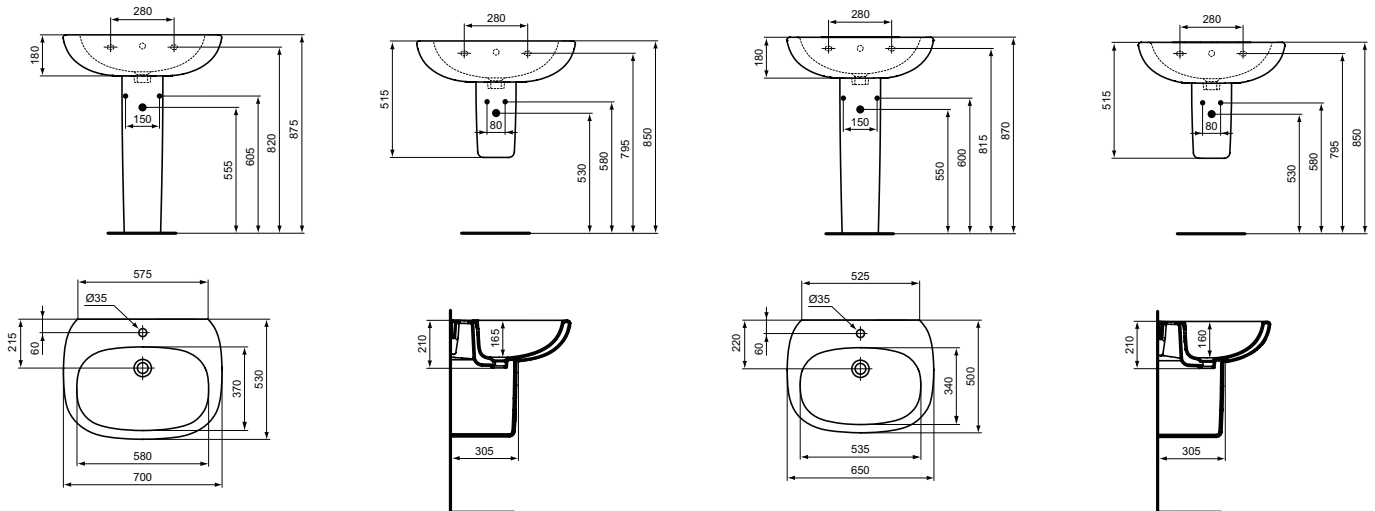

T3513

Finishes

- AA Chrome
- 01 Euro White
- V1 Silk White (Matt White)

T3512