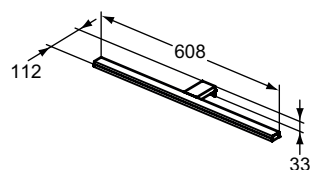

Description

1. **LUXURY Light**
   LED light
   230 V, 50 Hz, 1 x 9 W, IP44, Class II, Energetic class A, 700 Lm, 4000 Kelvin
   Including mounting kit
2. **COMPACT Light**
   LED light
   230 V, 50 Hz, 1 x 6 W, IP44, Class II, Energetic class A, 360 Lm, 6000 Kelvin
   Including mounting kit
3. **TITTY Light**
   LED light
   230 V, 50 Hz, 1 x 4,8 W, IP44, Class II, Energetic class A, 220 Lm, 4000 Kelvin
   Including mounting kit
4. **IRENE Light**
   LED light
   220-240 V, 50-60 Hz, 1x6W IP44, Class II, Energetic class A, 125 Lm, 5700 Kelvin
   Including mounting kit
5. **PANDORA Light 60,8 cm**
   LED light
   220-240 V, 50-60 Hz, 1 x 12 W, IP44, Class II, Energetic class A+, 1320 Lm, 5700 Kelvin
   Including mounting kit
6. **PANDORA Light 30,8 cm**
   LED light
   220-240 V, 50-60 Hz, 1 x 8 W, IP44, Class II, Energetic class A+, 880 Lm, 5700 Kelvin
   Including mounting kit

Type of materials: See section 4. Technical information: Materials

Product	W x D x H mm	Kg	Article-No.	Price/EUR
LUXURY Light	344 x 92 x 43	0,4	T2907AA	
COMPACT Light	200 x 80 x 19	0,4	T2908AA	
TITTY Light	80 x 95 x 47	0,2	T3153AA	
IRENE Light	286 x 102 x 30	0,3	T2909AA	
PANDORA Light 60,8 cm	608 x 112 x 33	0,3	T322967	
PANDORA Light 30,8 cm	308 x 112 x 33	0,3	T320967	

Finishes

AA Chrome

T3229