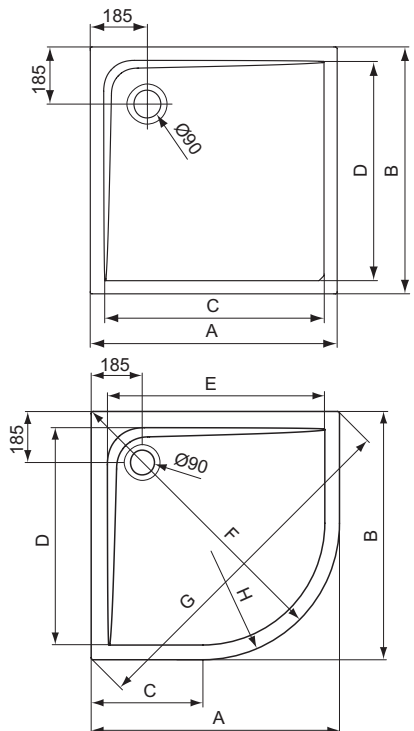

Finishes

- AA Chrome
- 01 Euro White

	A	B	C	D
K5175	1200	1200	1075	1075
K5174	1000	1000	875	875
K5173	900	900	785	785
K5172	800	800	675	675

	A	B	C	D	E	F	G	H-radius
K5177	1000	1000	450	856	894	1185	1410	550
K5176	900	900	350	756	814	1065	1270	550

Wellness