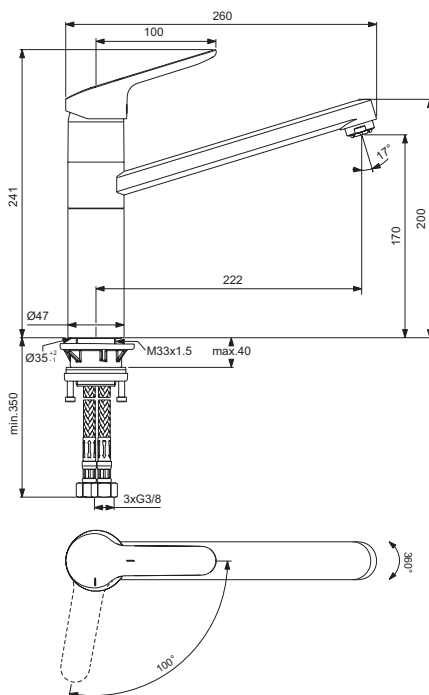

Sanitary brass

Product

	Article-No.	Price/EUR
One-hole sink mixer	BC135AA	
One-hole sink mixer for low pressure ND	BC136AA	
One-hole sink mixer with medical handle	BC137AA	

Finishes

AA Chrome

BC135

BC136

BC137