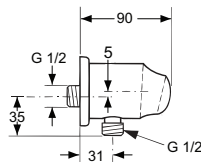

Description

Bath spout
Brass casted body 165 mm
Aerator Cascade
Connection G 3/4

Bath spout with integrated diverter
Brass casted body 160 mm
Aerator Perlator
Automatic diverter
Connection G 1/2

Fixed hand shower holder (bracket)
Chromium plated

Shower hose connector/ Hand shower holder (bracket)
Chromium plated

MetalFlex shower hose - 2000, 1750, 1500, 1250 mm
Double clenched metal shower hose, G1/2

IdealFlex shower hose - 1750, 1600, 1250 mm
Easy to clean plastic shower hose, G1/2

Product	Article-No.	Price/EUR
Bath spout 165 mm, connection G 3/4	A2924AA	
Bath spout 160 mm with integrated diverter, connection G 1/2	B8411AA	
Fixed hand shower holder (bracket)	A3317AA	
Shower hose connector and Fixed hand shower holder (bracket)	A2406AA	
MetalFlex shower hose 2000 mm	A2428AA	
MetalFlex shower hose 1750 mm	A2427AA	
MetalFlex shower hose 1500 mm	A2400AA	
MetalFlex shower hose 1250 mm	A2403AA	
IdealFlex shower hose 1750 mm	A4109AA	
IdealFlex shower hose 1600 mm	A3330AA	
IdealFlex shower hose 1250 mm	A3306AA	

Finishes

AA Chrome

A2406