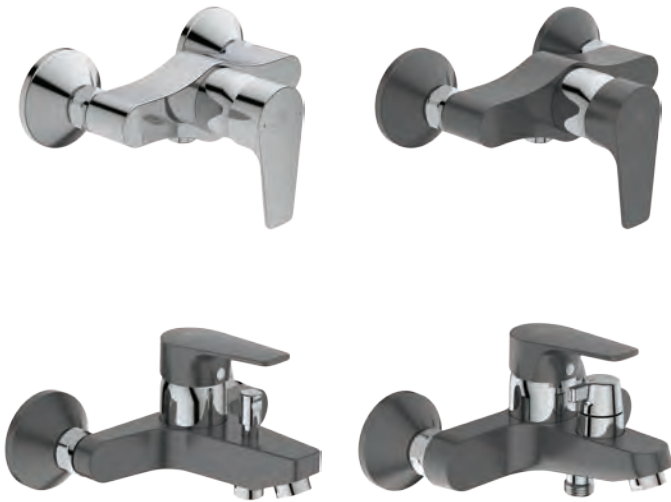

NEW

Description

Exposed shower mixer
38 mm ceramic cartridge FirmaFlow® with hot water limiter
Metal handle with red and blue indicator
Check valve
Standard S-connections
Finishes:
- technology electroplating (AA)
- technology powder coating (U8)
Comply with EN817
Available in April 2020

Exposed bath & shower mixer
38 mm ceramic cartridge FirmaFlow® with hot water limiter
Metal handle with red and blue indicator
Check valve
Standard S-connections
Aerator Perlator
Automatic diverter
Finishes:
- technology electroplating (AA)
- technology powder coating (U8)
Comply with EN817
- The same with ceramic manual diverter
Available in April 2020

Product	Article-No.	Price/EUR
Exposed shower mixer	BC493AA BC493U8	
Exposed bath & shower mixer with automatic diverter	BC692AA BC692U8	
Exposed bath & shower mixer with ceramic manual diverter	BC494AA BC494U8