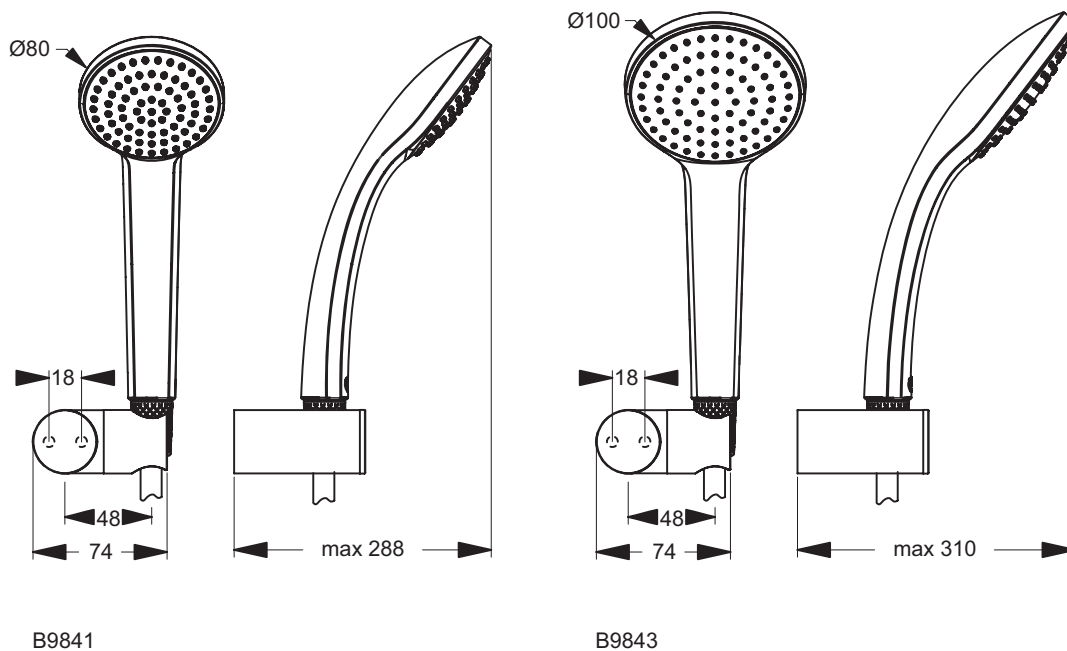

Finishes

AA Chrome