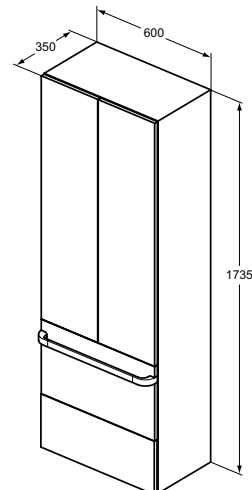

Description

Column 35 cm width
Wall mounted
- with right door hinges
- with left door hinges
2 doors, Soft close system
Accessories included:
- Mounting kit
- 3 internal glass shelves behind top door
- 1 internal glass shelf behind bottom door
Handles (not included): 2 handles 347 mm, including fixation kit

Column 60 cm width
Wall mounted
2 doors, Push-to-open system (no handle)
1 drawer, Soft close system (handle not included)
1 drawer, Push-to-open system (no handle)
Anti-sleep covering on the drawer's bottom
Accessories included:
- Mounting kit
- 3 internal glass shelves behind the doors
Handles (not included): 1 handle 597 mm, including fixation kit

Type of materials: See section 4. Technical information: Materials

Necessary equipment

Handle for Column 35 cm (R4355WG, R4355AA)
Handle for Column 60 cm (R4358WG, R4358AA)

Product	W x D x H mm	Kg	Article-No.	Price/EUR
Column 35 cm with right door hinges	350 x 300 x 1735	32,0	R4315WG R4315FA R4315FC R4315FF R4315FE	
Column 35 cm with left door hinges	350 x 300 x 1735	32,0	R4319WG R4319FA R4319FC R4319FF R4319FE	
Column 60 cm	600 x 350 x 1735	58,0	R4316WG R4316FA R4316FC R4316FF R4316FE	

Necessary equipment

Handle for Column 35 cm	347 x 48 x 30	0,6	R4355WG R4355AA	
Handle for Column 60 cm	597 x 48 x 30	0,7	R4358WG R4358AA	

Finishes

- AA Chrome
- WG Glossy White
- FA Glossy light grey
- FC Glossy light brown
- FE Wood light grey
- FF Wood light brown

R4316