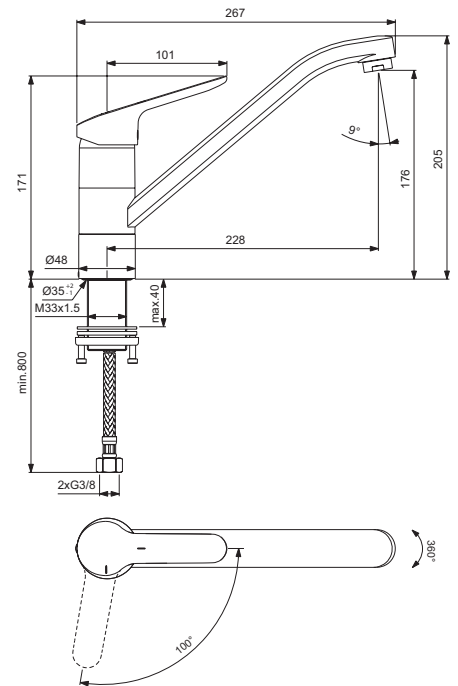

BC132

Sanitary brass