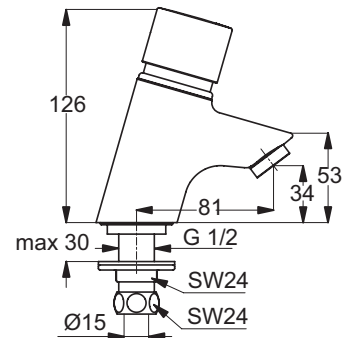

Description

Ceraplus One-hole push-button basin mixer
"Meloh" cartridge, working time 15-35 sec
Aerator – Laminar, Vandal Proof
Flexible Hoses – PEX
With red and blue indicator
Without pop-up waste

Ceraplus One-hole push-button basin pillar tap
"Meloh" cartridge, working time 15-35 sec
Aerator – Laminar, Vandal Proof
Flexible Hose – PEX
Without pop-up waste

Ceraplus One-hole push-button Piccolo basin pillar tap
"Meloh" cartridge, working time 15-35 sec
Aerator – Laminar, Vandal Proof
Without pop-up waste

Product

Product	Article-No.	Price/EUR
One-hole push-button basin mixer	B8295AA	
One-hole push-button basin pillar tap	B8296AA	
One-hole push-button Piccolo basin pillar tap	B8301AA	

Finishes

AA Chrome