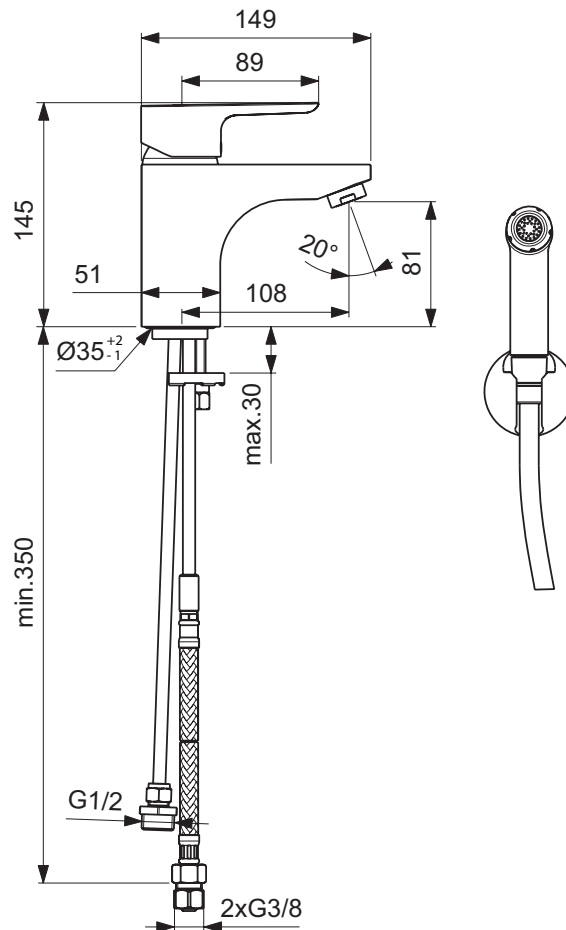

product design award

2014

Description

One-hole bidet mixer
 Easy-Fix fixation
 38 mm cartridge FirmaFlow® ISI with hot water limiter, with Click technology
 Temperature limiter – integrated in the cartridge
 Brass cast body
 Metal handle with red and blue colour indication - printed on handle
 Aerator Ball Joint M24x1
 Metal pop-up waste
 Flexible hoses G3/8" for water supply system connection
 Comply with EN817