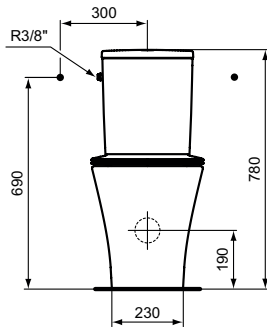

E0137
E0737

A 60 - 150	175 - 205	155 - 225	165 - 210