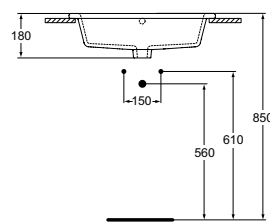

Finishes

- AA Chrome
- 01 Euro White

K0779