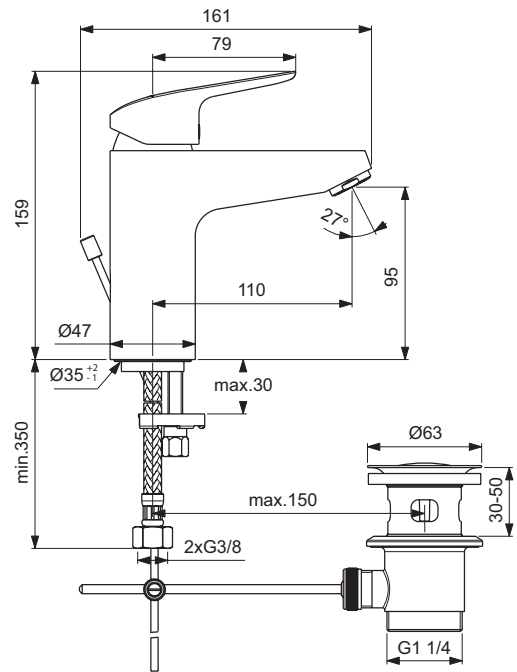

Finishes

AA Chrome

B1711