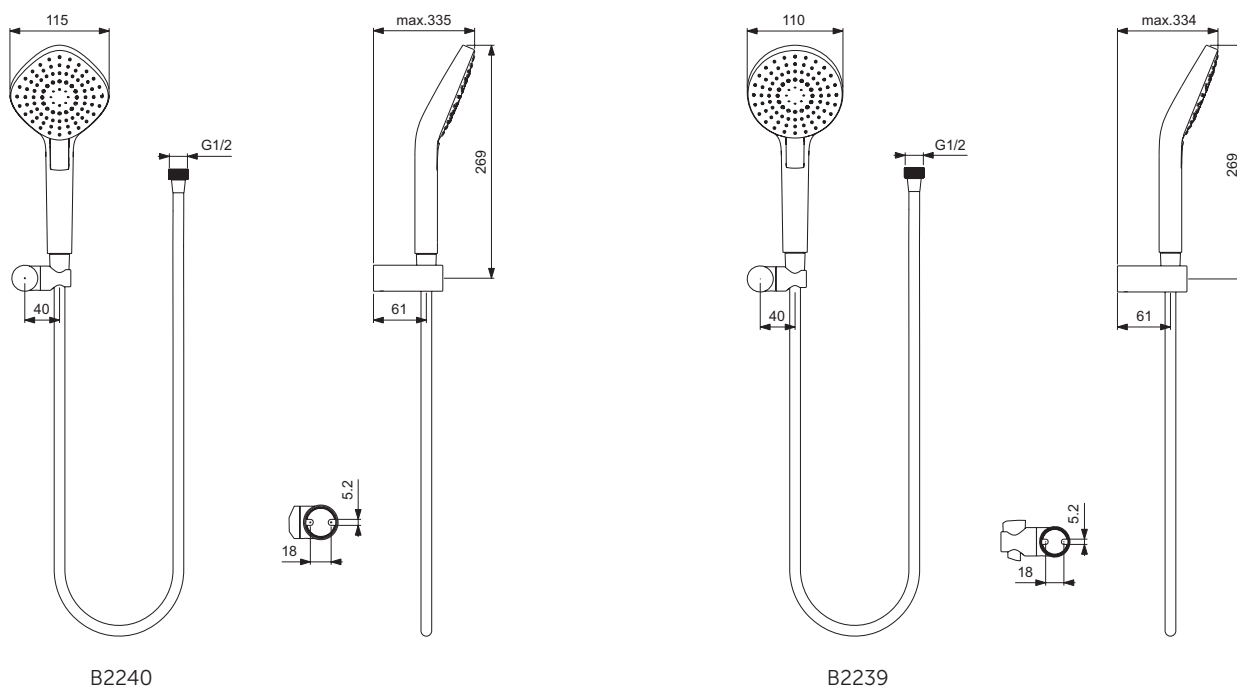

Finishes

AA Chrome