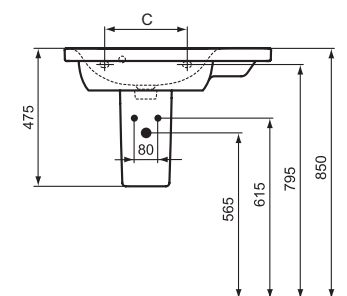

Finishes

- AA Chrome
- 01 Euro White