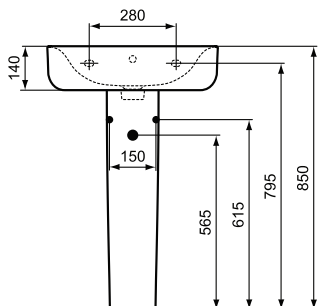

Finishes

- AA Chrome
- 01 Euro White