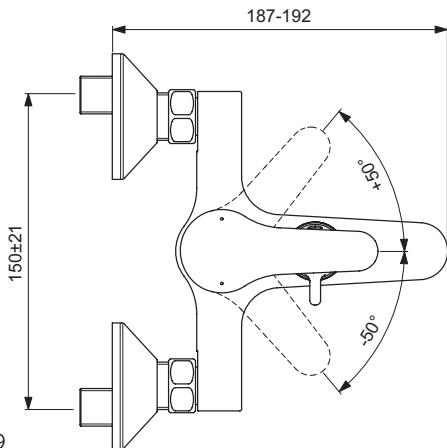

NEW

Description

Exposed bath & shower mixer
35 mm ceramic cartridge with hot water limiter
Metal handle with red and blue colour indication
Check valve
Standard S-Connections
Perlator aerator
Ceramic manual diverter
Comply with EN817
- The same with accessories: 1F hand shower, metal shower hose 1500 mm, 720 mm shower bar with movable wall brackets

Product

Product	Article-No.	Price/EUR
Exposed bath & shower mixer	BC489AA	
Exposed bath & shower mixer with accessories	BC656AA	

Finishes

AA Chrome

BC489

Sanitary brass