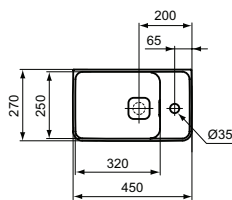

Description

Handwash basin 45 cm
Tap hole punched, with overflow (slotted shape)
Including waste white cover T360301
Including fixation set TT0299699
In carton box
EN 14688
For assembly with Adapto handwash basin unit 43 cm or alone with siphon
Optional installation with: Click-clack waste with metal cover small T3630AA

Product	W x D x H mm	Kg	Article-No.	Price/EUR
Handwash basin 45 cm, Right tap hole punched, with overflow (slotted shape)	450 x 270 x 170	11,5	T299401	
Handwash basin 45 cm, Left tap hole punched, with overflow (slotted shape)	450 x 270 x 170	11,5	T299501	

Recommended equipment

Fixation set M8 x 90 mm	K714467	
Design siphon G1 1/4 (in case of installation without semi-pedestal and without base cabinet)	E0079AA	
Design stop angle valve (water connection G1/2, connection with mixer 10 mm/ G3/8) - 1 pc	A3491AA	
Siphon waste G1 1/4 - tubular type	A2305AA	
Stop angle valve (water connection G1/2, connection with mixer 10 mm/ G3/8) - 1 pc	B7883AA	
Escutcheon for siphon G1 1/4 (in case installation with mixer without pop-up waste)	B4801AA	
Click-clack waste with metal cover small	T3630AA	

Finishes

- AA Chrome
- 01 Euro White

T2994

T2995