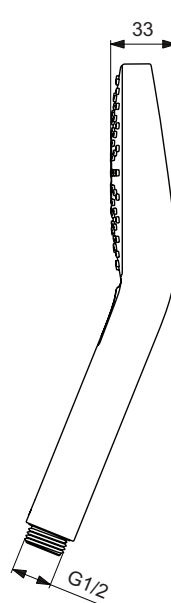

Product

	Article-No.	Price/EUR
Idealrain Evo Diamond Hand shower 115 mm	B2232AA	
Idealrain Evo Round Hand shower 110 mm	B2231AA	

Finishes

AA Chrome

B2232

B2231

Showers

Description