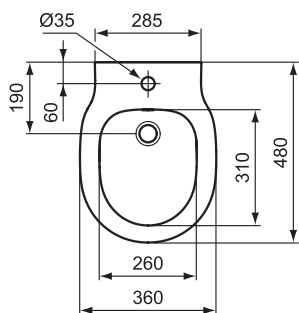

Finishes

- AA Chrome
- 01 Euro White

E1200