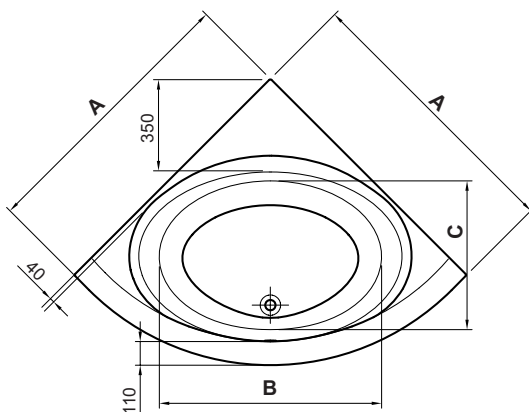

Finishes

01 Euro White

	A	B	C
E 1264 ..	1400	1120	750
E 1262 ..	1300	1040	700
E 1261 ..	1200	950	650