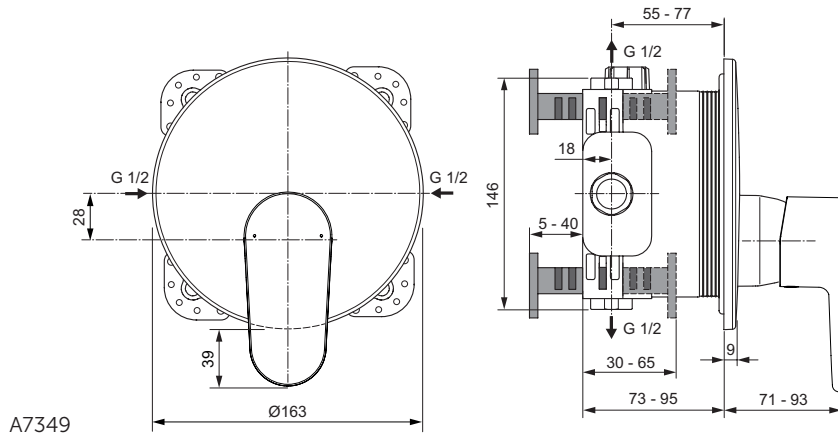

Finishes

AA Chrome

A7349