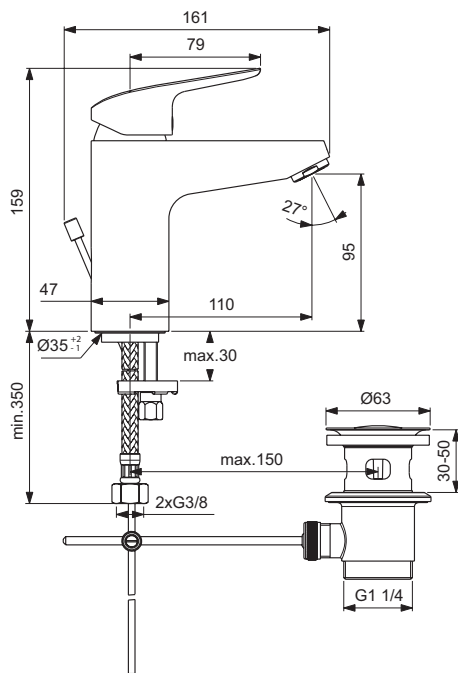

Description

- One-hole basin mixer Grande
- 38 mm cartridge FirmaFlow® with hot water limiter
- Brass cast body
- Metal handle with red and blue colour indication - printed on handle
- Slim Perlator aerator with 5 l/min flow rate limiter
- Plastic pop-up waste
- Flexible hoses G3/8" for water supply system connection
- Easy-Fix system for installation
- Comply with EN817
- The same with metal pop-up waste
- The same without pop-up waste

Product

Product	Article-No.	Price/EUR
One-hole basin mixer Grande with plastic pop-up waste, with 5 l/min flow rate limiter	B1712AA	
One-hole basin mixer Grande with metal pop-up waste, with 5 l/min flow rate limiter	B1713AA	
One-hole basin mixer Grande without pop-up waste, with 5 l/min flow rate limiter	B1714AA	

Finishes

AA Chrome

B1713

B1714

Sanitary brass