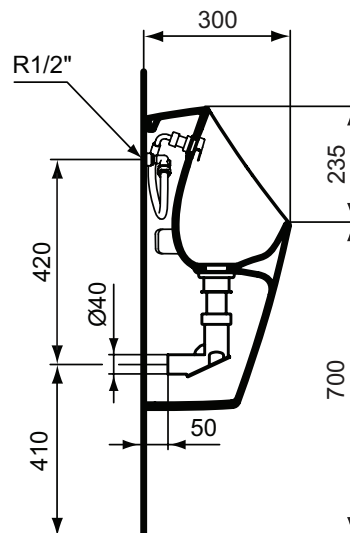

Finishes

01 Euro White

Public sector solutions