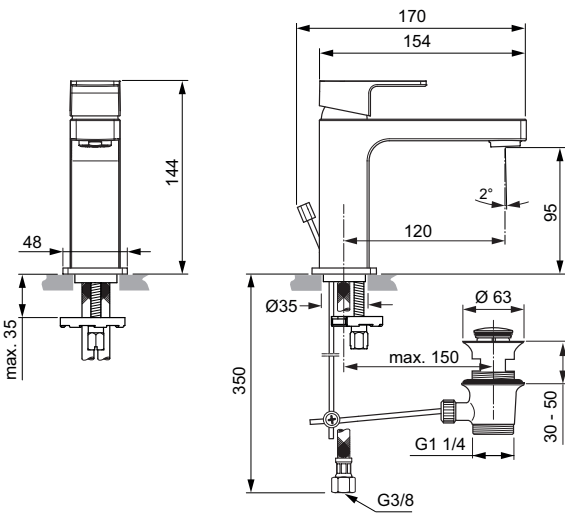

Finishes

AA Chrome

Sanitary brass

A7101