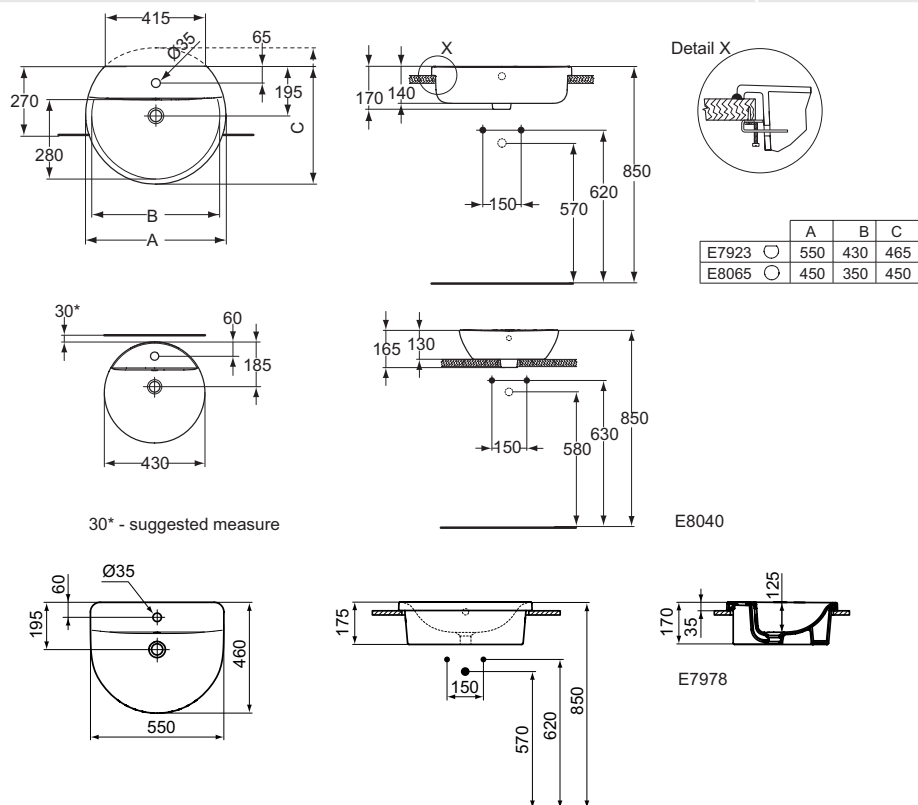

Finishes

- AA Chrome
- O1 Euro White
- MA Euro white Ideal Plus

Ceramic products

Description

Countertop basin Oval 62, 55, 48 cm with one tap hole
 One tap hole, with overflow
 In carton box
 EN 14688
 Including: Furniture cutting template