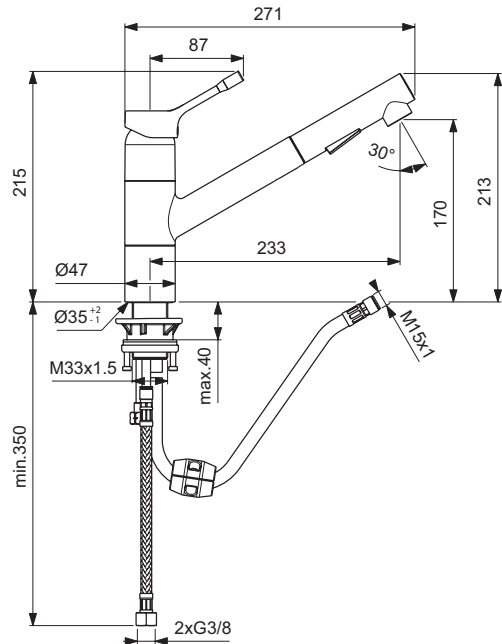

Product

Product	Article-No.	Price/EUR
One-hole sink mixer with high attached spout	BC295AA BC295GN	
One-hole sink mixer with pull-out spout	BC297AA BC297GN	

Finishes

- AA Chrome
- GN Silver Storm

BC295

BC297