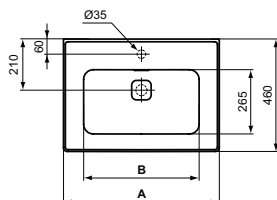

Finishes

- AA Chrome
- 01 Euro White

	A	B	C
T3004..	1040	730	280
T3003..	840	620	280
T2991..	640	475	280
T2988..	540	375	200
T3635..	1040	730	280
T3634..	840	620	280
T3633..	640	475	280
T3632..	540	375	200