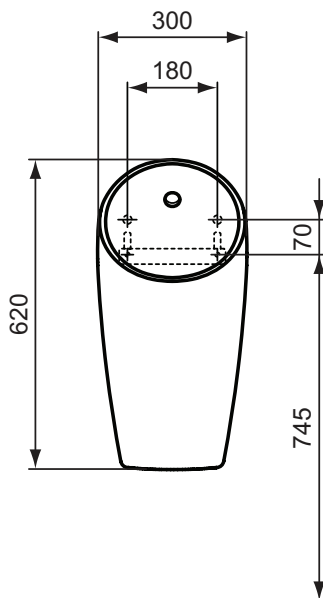

Finishes

- AA Chrome
- AC White
- JG Matt Chrome
- 01 Euro White

Public sector solutions