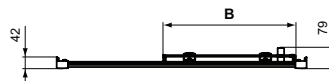

Finishes

- EO Silver profile
- 01 Matt white profile

	A	B
K9273	970	513
K9274	1020	538
K9275	1070	563
K9276	1120	588
K9277	1170	613
K9279	1270	663
K9278	1370	713