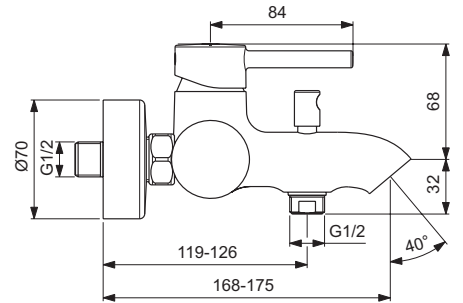

Description

Exposed shower mixer
35 mm ceramic cartridge with hot water limiter
Metal handle with red and blue colour indication
Check valve
Standard S-Connections
Comply with EN817

Exposed bath & shower mixer
35 mm ceramic cartridge with hot water limiter
Metal handle with red and blue colour indication
Check valve
Standard S-Connections with Noise reducers
Cache aerator
Automatic diverter
Comply with EN817

Product

	Article-No.	Price/EUR
Exposed shower mixer	BC200AA	
Exposed bath & shower mixer	BC199AA	

Finishes

AA Chrome

BC200