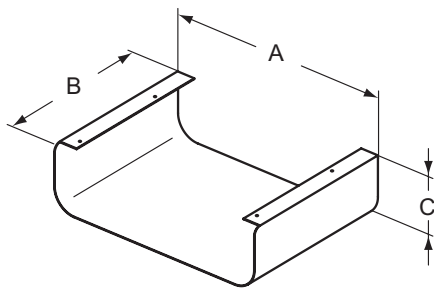

Description

Open shelves 80, 60, 50, 45, 35 cm
Metal open shelf giving some additional space
Perfect to put your towels!
White painted
To be used with Basin units
Mounting kit included

Divider
Optional for basin units:
- 1 pc divider is optional for basin units 60, 50 cm
- 2 pcs dividers are optional for basin units 120, 100, 80 cm

LED Light for drawers
With movement sensor
Rechargeable by USB
Included in basin units:
- 1 pc light included for basin units 80, 60, 50 cm
- 2 pcs lights included for basin units 120, 100 cm

Type of materials: See section 4. Technical information: Materials

Furniture and mirrors

Product	W x D x H mm	Kg	Article-No.	Price/EUR
Open shelf 80 cm	800 x 440 x 170	9,0	R4343WG	
Open shelf 60 cm	600 x 440 x 170	8,0	R4342WG	
Open shelf 50 cm	500 x 360 x 170	6,0	R4341WG	
Open shelf 45 cm	450 x 260 x 140	4,5	R4344WG	
Open shelf 35 cm	350 x 440 x 170	6,0	R4340WG	
Divider	220 x 255 x 40	1,0	R4337WG	
LED Light for drawers	190 x 25 x 30	0,5	R1753AA	

Finishes

- AA Chrome
- WG Glossy White

	A	B	C
R4343	800	440	170
R4342	600	440	170
R4341	500	360	170
R4344	450	260	140
R4340	350	440	170