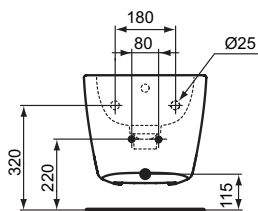

Ceramic products

Description

Floor standing BTW bidet

One tap hole

Back to wall

Including:

1. Fixation set TT0257919
   - Ceramic waste cover T852501
2. EN 14528

Wall mounted bidet

One tap hole

Including:

1. Fixation set TT0299327 (for fully hidden attachment)
   - Ceramic waste cover T852501
2. EN 14528

Product	W x D x H mm	Kg	Article-No.	Price/EUR
Floor standing BTW bidet	365 x 550 x 400	25,0	T509901	
Wall mounted bidet	365 x 550 x 325	20,0	T509801 T5098MA	

Recommended equipment

Siphon waste for bidet G1 1/4	A2307AA	
Stop angle valve (water connection G1/2, connection with mixer 10 mm/ G3/8) - 1pc	B7883AA	

Finishes

AA Chrome

O1 Euro White

MA Euro white Ideal Plus

T5099

T5098