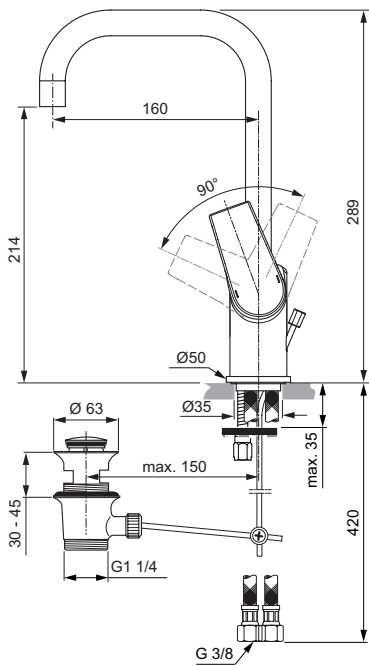

Finishes

AA Chrome

A6571