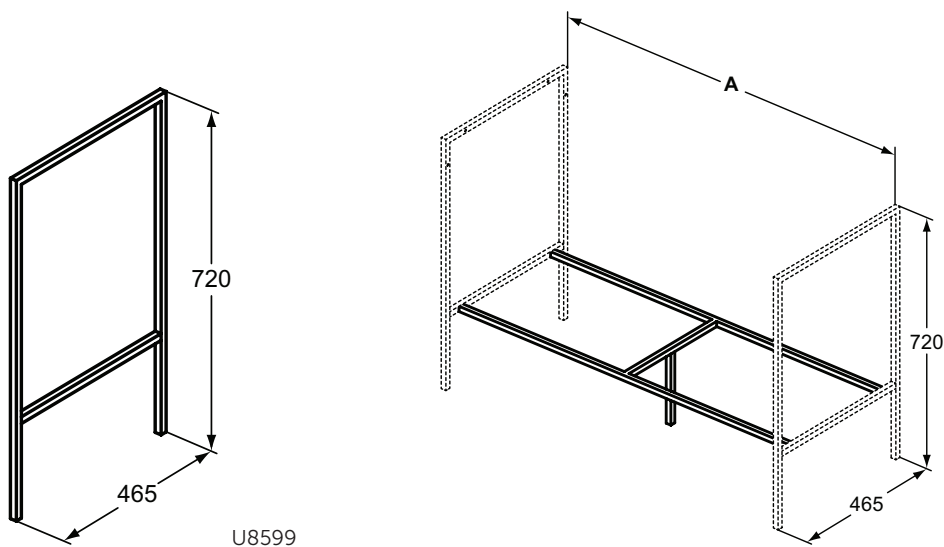

Finishes

FY Dark Grey Anodise

	A
U8600	600
U8601	850
U8602	1050
U8603	1200

Description

Towel rail - Onda
Including mounting kit

Towel rail - Bordo
Including mounting kit

Towel rail - Cubo, 35 cm
Including mounting kit