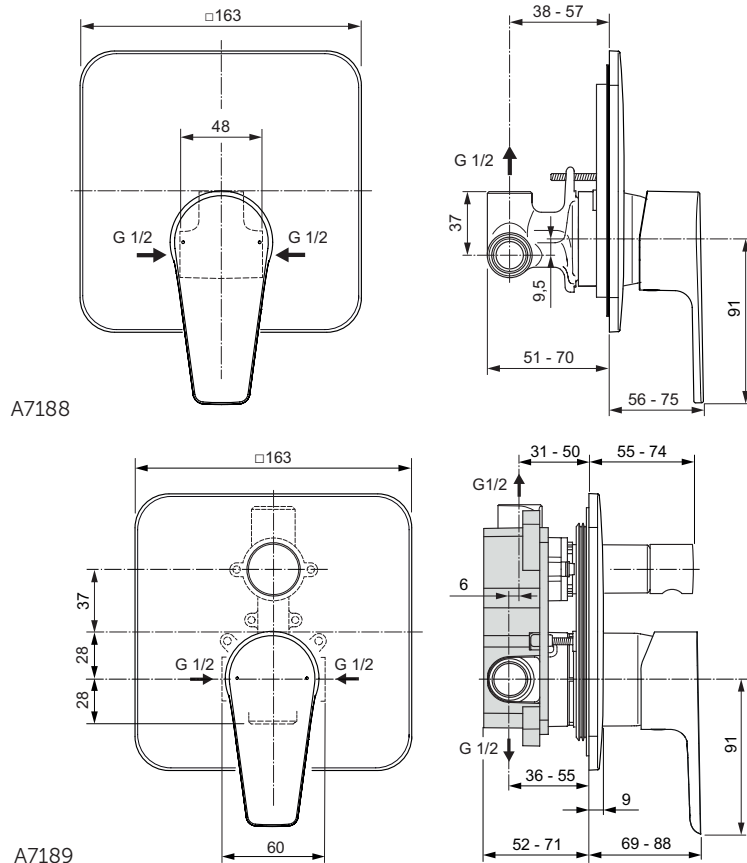

Finishes

- AA Chrome
- U8 Grey/chrome