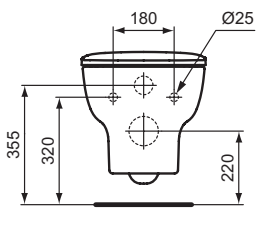

Finishes

01 Euro White

T3860