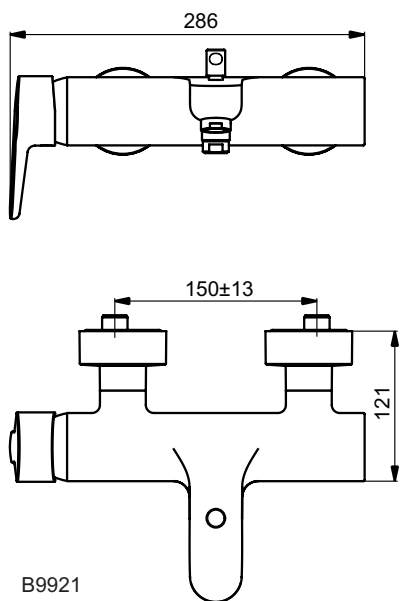

Finishes

AA Chrome