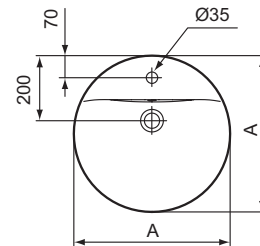

Finishes

- AA Chrome
- 01 Euro White
- MA Euro white Ideal Plus

	A	B	C
E5041	380	115	165
E5042	480	125	175