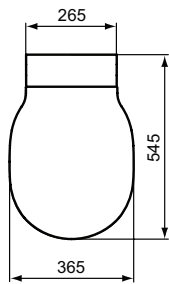

Finishes

01 Euro White

E0054