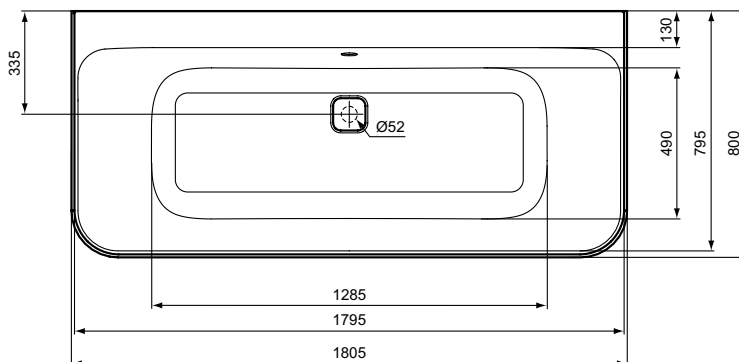

Finishes

01 Euro White