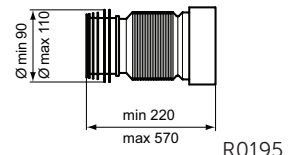

R0203

R0195