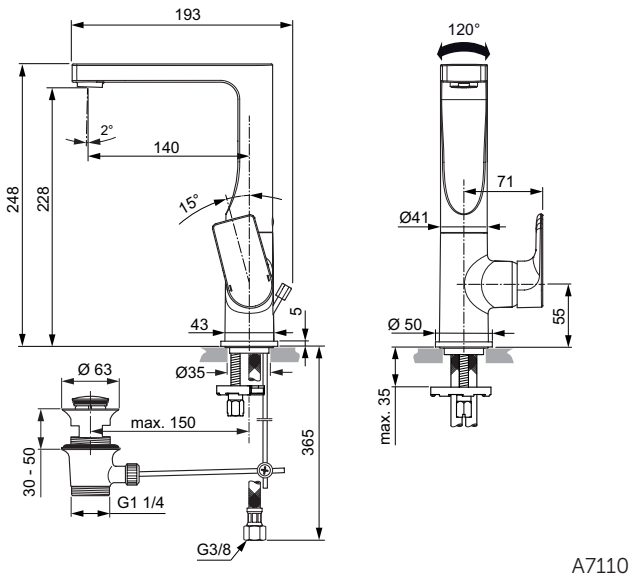

Finishes

AA Chrome