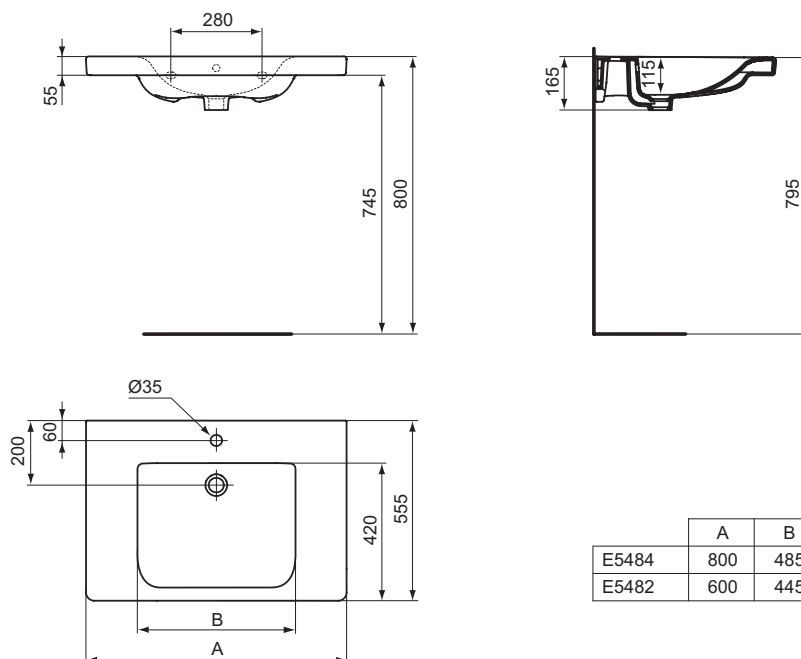

Finishes

- AA Chrome
- 01 Euro White