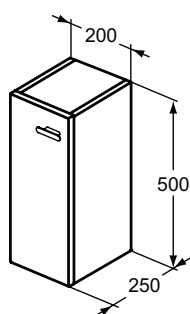

Finishes

- RP Light Brown glass
- RU Grey glass
- SA White glass
- KR Glossy Grey
- WG Glossy White

E0372