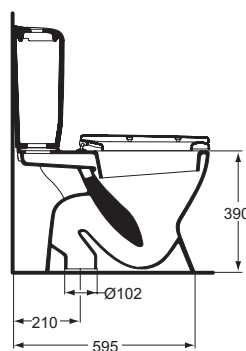

Description

Floor standing close coupled WC combination Ecco New EN 997

In carton box

Including: Fixation set TT0257919

- Washdown, horizontal outlet, 6/3 L cistern, bottom inlet valve
- Washdown, vertical outlet, 6/3 L cistern, bottom inlet valve

- Including seat and cover, metal hinges W300201
- Including seat and cover, SOFT CLOSE hinges W301801
- Without seat and cover

Product	W x D x H mm	Kg	Article-No.	Price/EUR
Ecco New Close coupled WC combination, horizontal outlet, seat and cover with metal hinges	355 x 630 x 810	39,0	W904201	
Ecco New Close coupled WC combination, horizontal outlet, seat and cover with SOFT CLOSE hinges	355 x 630 x 810	39,0	W908701	
Ecco New Close coupled WC combination, horizontal outlet, without seat and cover	355 x 630 x 810	39,0	W903401	
Ecco New Close coupled WC combination, vertical outlet, seat and cover with metal hinges	355 x 630 x 810	39,0	W904501	

Finishes

01 Euro White

W9042
W9087
W9034

W9045