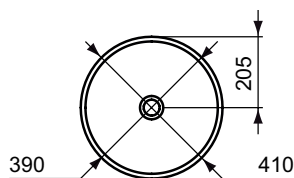

Finishes

- AA Chrome
- 01 Euro White

K0795