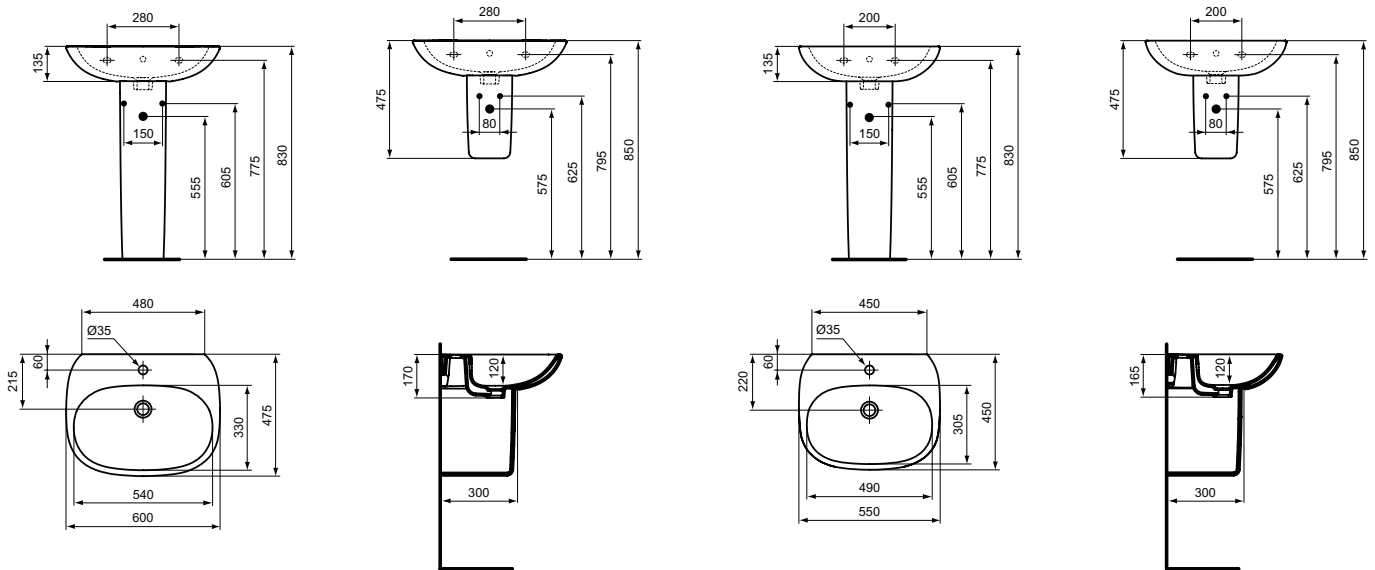

T3523

Finishes

- AA Chrome
- 01 Euro White

T3522