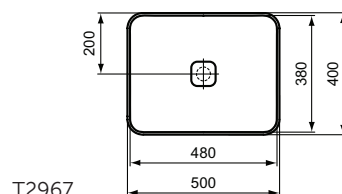

A	B
T2999	600	580
T2965	500	480