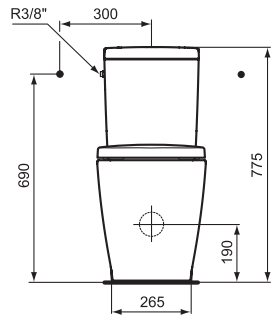

A
T682067		210
J324867		145