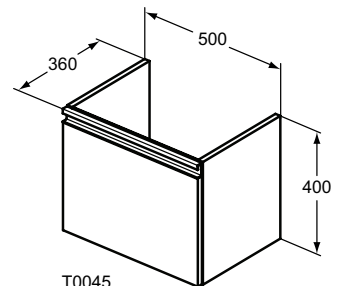

A
T0048	1000
T0047	800
T0046	600