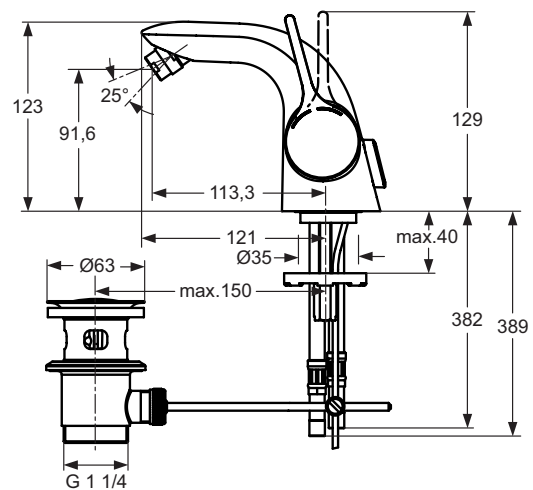

A4268

Sanitary brass