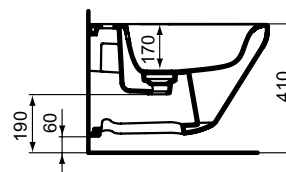

Ceramic products

Description

Floor standing BTW bidet

One tap hole

Back to wall

Including:

- Fixation set TT0251601

- Ceramic waste cover T854601 (1 pc)

In carton box

EN 14528

Wall mounted bidet with fully hidden fixation

One tap hole

Including:

- Fixation kit TT0299327 (for fully hidden attachment)

- Ceramic waste cover T854601 (1 pc)

In carton box

EN 14528

Product	W x D x H mm	Kg	Article-No.	Price/EUR
Floor standing BTW bidet	355 x 560 x 400	25,4	K523801	
Wall mounted bidet with fully hidden fixation	355 x 560 x 350	23,5	K523601	

Recommended equipment

Siphon waste for bidet G1 1/4	A2307AA	
Stop angle valve (water connection G1/2, connection with mixer 10 mm/ G3/8) - 1pc	B7883AA	

Finishes

AA Chrome

01 Euro White

K5238

K5236