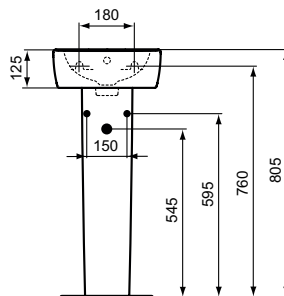

Description

Handwash basin 40 cm
Central tap hole punched, with overflow
In carton box
EN 14688
For assembly with: pedestal small T427201, semi-pedestal small T426701 or alone with siphon

Handwash basins 35 cm
- 1 Left tap hole punched, with overflow
- 1 Right tap hole punched, with overflow
In carton box
EN 14688
For assembly with: pedestal small T427201 or alone with siphon

Pedestal small
Loose on pallet

Semi-pedestal small
Loose on pallet
Including: Fixation set TT0257919

Product	W x D x H mm	Kg	Article-No.	Price/EUR
Handwash basin 40 cm	400 x 360 x 170	11,0	T056701	
Handwash basin 35 cm, Left tap hole punched	350 x 300 x 150	9,0	T056801	
Handwash basin 35 cm, Right tap hole punched	350 x 300 x 150	9,0	T056901	

Recommended equipment

Floor standing pedestal small, loose on pallet	T427201
Semi-pedestal small, loose on pallet	T426701
Fixation set M8 x 90 mm	K714467
Siphon waste G1 1/4 - tubular type	A2305AA
Stop angle valve (water connection G1/2, connection with mixer 10 mm/ G3/8) - 1 pc	B7883AA
Escutcheon for siphon G1 1/4 (in case installation with mixer without pop-up waste)	B4801AA

Finishes

- AA Chrome
- 01 Euro White

T0568

T0569