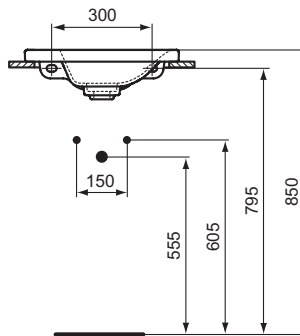

Finishes

- AA Chrome
- 01 Euro White