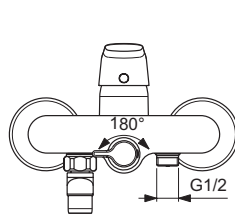

Description

Exposed bath & shower mixer
38 mm cartridge FirmaFlow® ISI with hot water limiter, with Click technology
Brass cast body
Manual ceramic diverter intergrated into the body
Metal handle with red and blue colour indication - printed on handle
S-connectors
Perlator aerator
Check valve
Comply with EN817

Exposed bath & shower mixer with long tubular spout
38 mm cartridge FirmaFlow® ISI with hot water limiter, with Click technology
Brass cast body
Manual ceramic diverter intergrated into the body
Metal handle with red and blue colour indication - printed on handle
S-connectors
Perlator aerator
Check valve
Tubular spout 320 mm
Comply with EN817

Product

Product	Article-No.	Price/EUR
Exposed bath & shower mixer with manual ceramic diverter	B1740AA	
Exposed bath & shower mixer with long tubular spout	B1741AA	

Finishes

AA Chrome