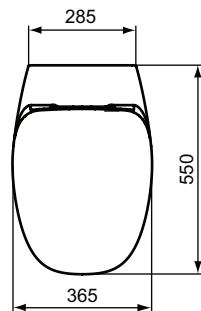

Finishes

01 Euro White