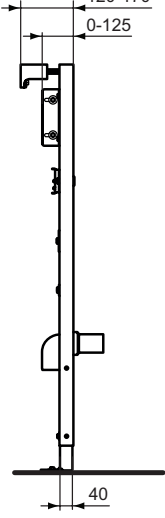

Installation systems

NEW

Description

ProSys™ basic urinal frame
Suitable to be used with top inlet urinals and exposed flushing valves

- For installation in front of solid wall or between two light plasterboard walls according to manual
- Frame tested for a load of 100 kg
- Frame corrosion resistant & resistant to scratches
- Easy and quick installation with EasyFix system
- Height adjustable from 0 to 300 mm
- 120 mm minimum thick
- Adjustable attachment plates

Accessories Included:

- Urinal fixing hardware
- Frame fastening materials
- Outlet bend 50/50 mm
- G ½ fitting for water connection - 1 pc

ProSys™ universal urinal frame

Suitable to be used with back inlet urinals and built-in flushing valves

- For installation in front of solid wall or between two light plasterboard walls according to manual
- Frame tested for a load of 100 kg
- Frame corrosion resistant & resistant to scratches
- Easy and quick installation with EasyFix system
- Height adjustable from 0 to 300 mm
- 120 mm minimum thick
- Adjustable attachment plates
- Adjustable board for build-in flushing valves installation

Accessories Included:

- Urinal fixing hardware
- Frame fastening materials
- Outlet bend 50/50 mm
- G ½ fitting for water connection - 1 pc

Product	W x D x H mm	Kg	Article-No.	Price/EUR
ProSys™ basic urinal frame	500 x 120-170 x 1000-1300	5,1	R010367	
ProSys™ universal urinal frame	500 x 120-170 x 1000	13,1	R016367