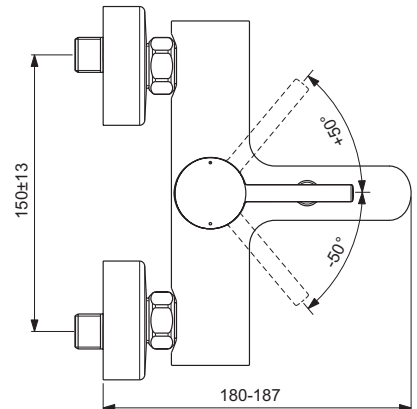

Description

Exposed shower mixer
35 mm ceramic cartridge with hot water limiter
Metal handle with red and blue colour indication
Check valve
Standard S-Connections
Comply with EN817

Exposed bath & shower mixer
35 mm ceramic cartridge with hot water limiter
Metal handle with red and blue colour indication
Check valve
Standard S-Connections with Noise reducers
Cache aerator
Automatic diverter
Comply with EN817

Product

	Article-No.	Price/EUR
Exposed shower mixer	BC200AA	
Exposed bath & shower mixer	BC199AA	

Finishes

AA Chrome

BC200