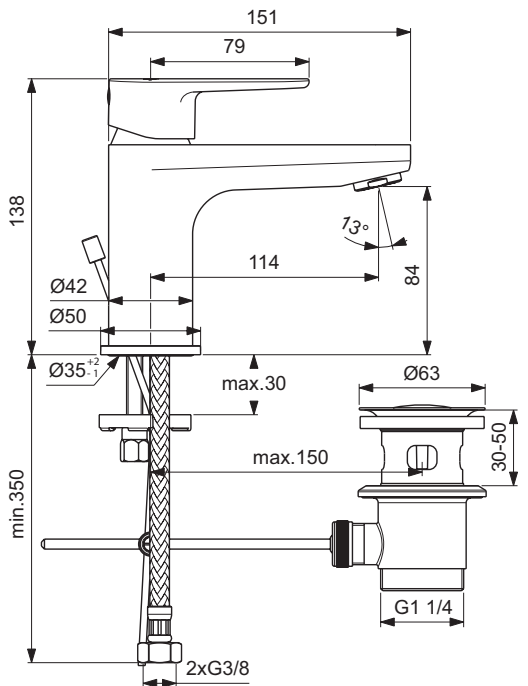

Finishes

AA Chrome

BC698