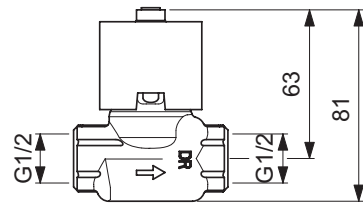

Description

- Built-in valve internal part
- A2356NU Built in Kit 1 stop valve, for G1/2 connection and ceramic valve G1/2
- A2359NU Built in Kit 1 stop valve, for G3/4 connection and rubber valve G3/4

Alpha New built-in stop valve - Kit 1
Kit 1 (inner kit) built-in stop valve G1/2, rubber sealing

Sanitary brass

Product

Product	Article-No.	Price/EUR
Built in Kit 1 stop valve, for G1/2 connection and ceramic valve G1/2	A2356NU	
Built in Kit 1 stop valve, for G3/4 connection and rubber valve G3/4	A2359NU	
Built-in Kit 1 stop valve, G1/2 , rubber sealing	BC461NU	

	A	B	C
A2356NU	G 1/2	65	35 - 80
A2359NU	G 3/4	75	39 - 84

BC461