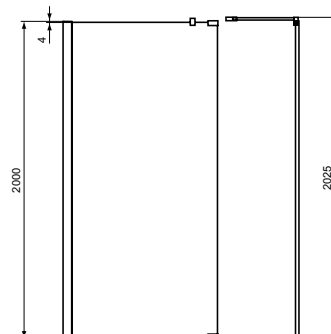

Finishes

EO Silver profile

Panel	Dim.A	Dim.B
700	654 - 677	650 - 994
760	714 - 737	650 - 994
800	754 - 777	650 - 994
900	854 - 877	650 - 994
1000	954 - 977	650 - 994
1200	1154 - 1177	650 - 994
1400	1354 - 1377	650 - 994
1600	1554 - 1577	650 - 994

Recommended opening minimum 500mm

(2 panels, 1 straight bracket and 1 angle bracket required)