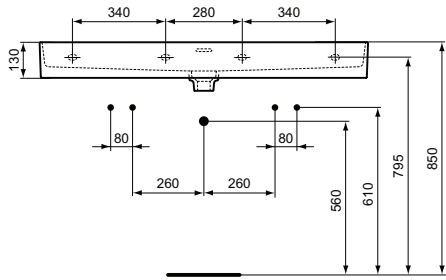

Ceramic products