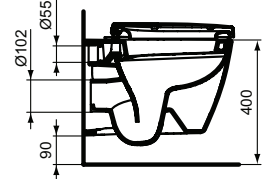

Finishes

01 Euro White

E1217