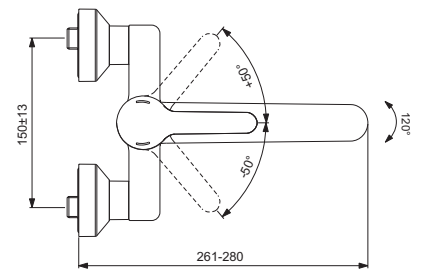

Description

Ceraplus 2 Basin exposed mixer with 150 mm cast spout (with On/Off S connectors)
Brass cast body with inclined self-draining cast spout
Fixed/Swivelling spout
Metal handle with red and blue colour indication - printed on handle, 110 mm
Low-aerosol flow straightener in vandal proof housing
Key for antivandal flow straightener in the box
38 mm cartridge HWTC
Covered S-Connectors
On/Off S connectors
Noise Class 1
Comply with EN817
All materials used in contact with drinking water are in accordance with KTW, ACS and WRAS requirements
- The same with 250 mm cast spout (with On/Off S connectors)
- The same with 200 mm cast spout (with Standard S-connection)

Product

Product	Article-No.	Price/EUR
Basin exposed mixer with 150 mm cast spout (with On/Off S connectors)	BC111AA	
Basin exposed mixer with 250 mm cast spout (with On/Off S connectors)	BC113AA	
Basin exposed mixer with 200 mm cast spout (with Standard S-connection)	BC116AA	

Finishes

AA Chrome

BC116