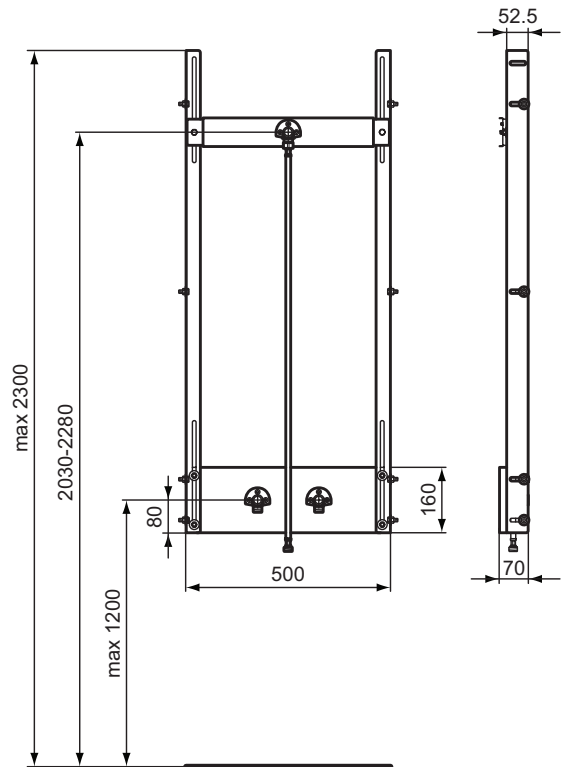

R0159

R0167