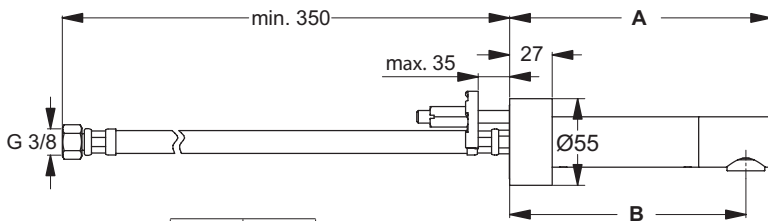

A	B
A4161	246	230
A4160	166	150