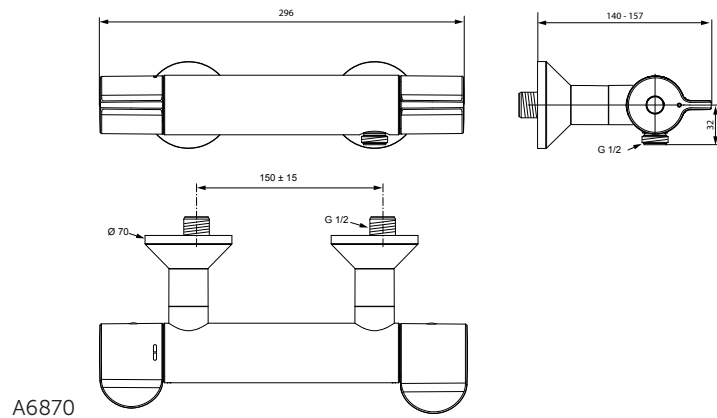

Finishes

AA Chrome