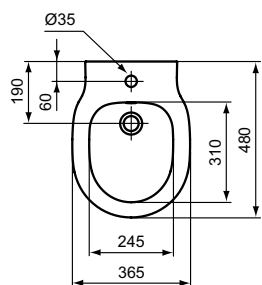

Ceramic products

Description

Floor standing BTW bidet
Compact (Short Projection) - only 48 cm
One tap hole
Including: Fixation set TT0257919
In carton box
EN 14528

Wall mounted bidet with Fully hidden fixation
Compact (Short Projection) - only 48 cm
One tap hole
Including fixation kit TT0299598 (for fully hidden attachment - no lateral holes)
In carton box
EN 14528

Product	W x D x H mm	Kg	Article-No.	Price/EUR
Floor standing bidet BTW, short projection	360 x 480 x 400	21,2	E120001	
Wall mounted bidet with Fully hidden fixation, short projection	365 x 480 x 305	21,0	E119201	

Recommended equipment

Siphon waste for bidet G1 1/4	A2307AA	
Stop angle valve (water connection G1/2, connection with mixer 10 mm/ G3/8) - 1 pc	B7883AA	

Finishes

- AA Chrome
- 01 Euro White

E1192