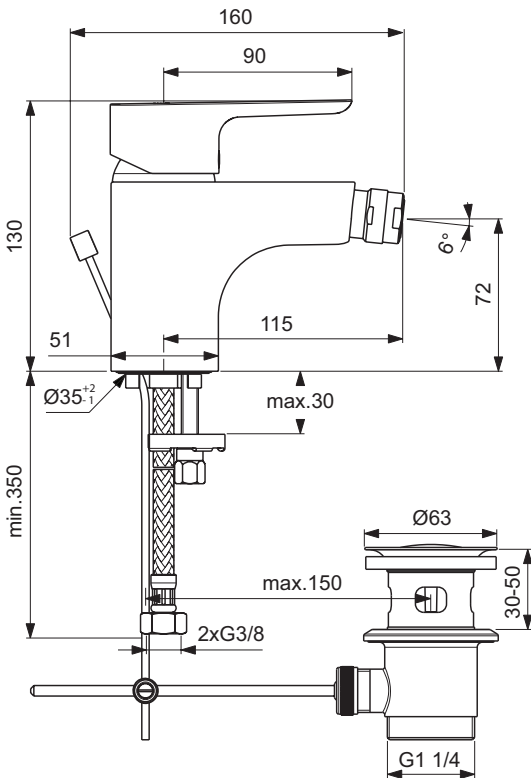

Finishes

AA Chrome

B0897