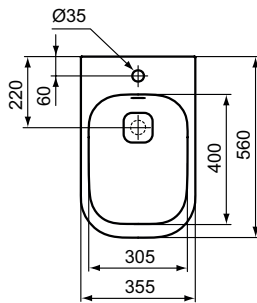

Finishes

AA Chrome

01 Euro White

K5238