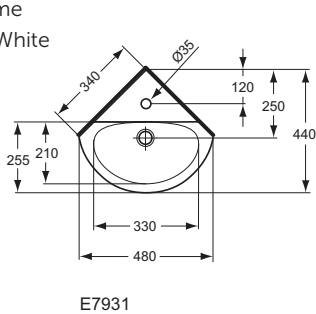

Finishes

- AA Chrome
- 01 Euro White