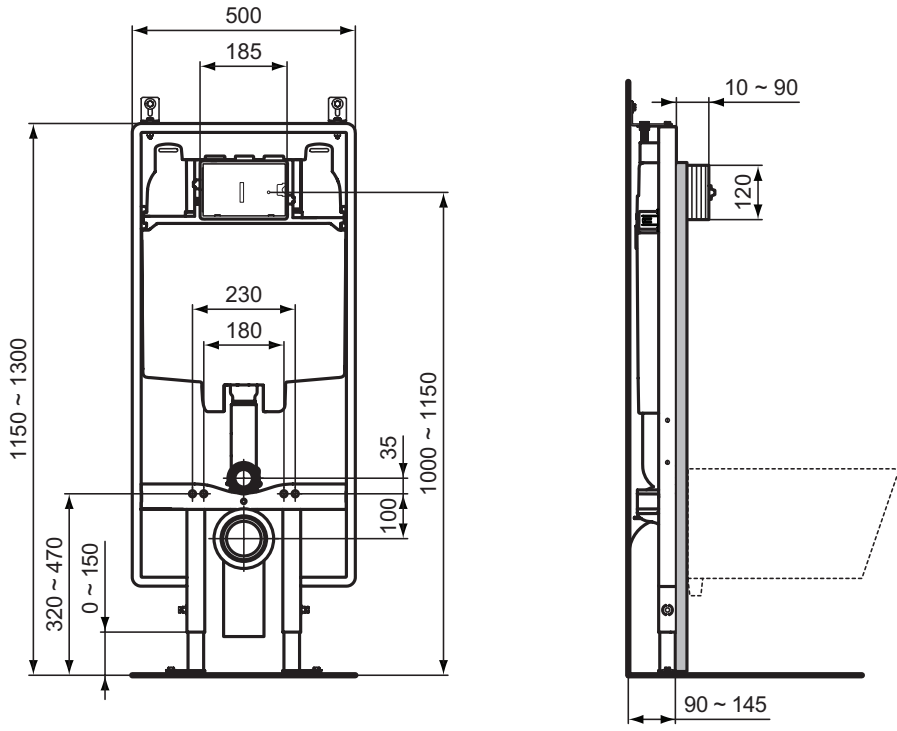

Product	W x D x H mm	Kg	Article-No.	Price/EUR
ProSys™ 80M frame	500 x 90-145 x 1150-1300	14,4	R014367	

Recommended equipment

Corner installation kit (enables the installation of WCs in bathroom corners), compatible with ProSys™ 120 and ProSys™ 80 frames and freestanding frames	R018567	
Flow rate reducer (reduces flow rate to avoid splashing), compatible with ProSys™ 80	R019867	
Acoustic insulation for wall mounted WC and bidet	R017467	
Noise insulation kit - frame to floor (avoids direct contact between the frame and the floor)	R010667	

Installation systems