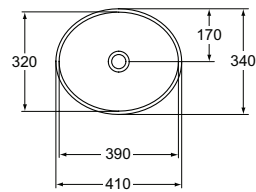

Description

STRADA "O" Vessel basin
Without tap hole and without overflow hole
In carton box
EN 14688
Including: Fixation set D570967 and furniture cutting template
For instalation with vessel faucet only (extended version) and free waste
- Oval vessel basin 41x41 cm
- Oval vessel basin 41x34 cm

Product	W x D x H mm	Kg	Article-No.	Price/EUR
Vessel basin 41x41 cm	410 x 410 x 150	8,2	K079501	
Vessel basin 41x34 cm	410 x 340 x 145	14,0	K079201	

Recommended equipment

Design siphon G1 1/4 (in case of installation without semi-pedestal and without base cabinet)	E0079AA	
Design stop angle valve (water connection G1/2, connection with mixer 10 mm/ G3/8) - 1 pc	A3491AA	
Siphon waste G1 1/4 - tubular type	A2305AA	
Stop angle valve (water connection G1/2, connection with mixer 10 mm/ G3/8) - 1pc	B7883AA	
Escutcheon for siphon G1 1/4 (in case installation with mixer without pop-up waste)	B4801AA	
Free waste G1 1/4 with chrome cover	J3291AA	

Finishes

- AA Chrome
- 01 Euro White

K0792