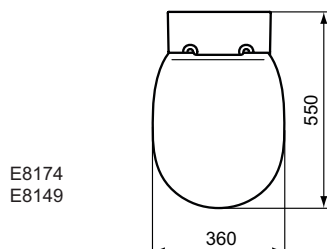

E8174
E8149