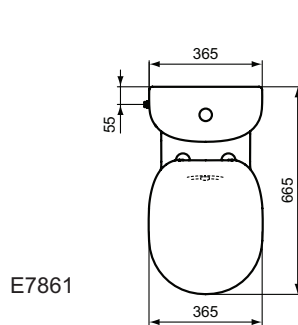

Ceramic products

E7861