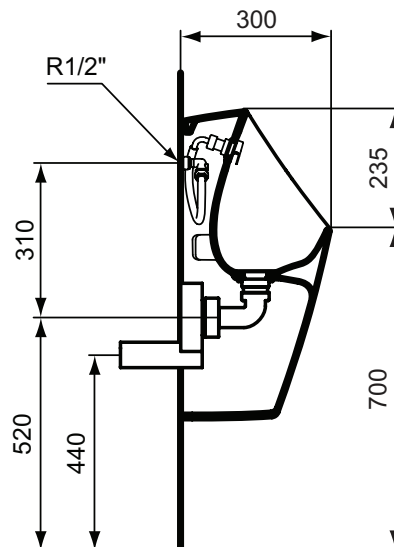

Finishes

- AA Chrome
- AC White
- JG Matt Chrome
- 01 Euro White

Public sector solutions