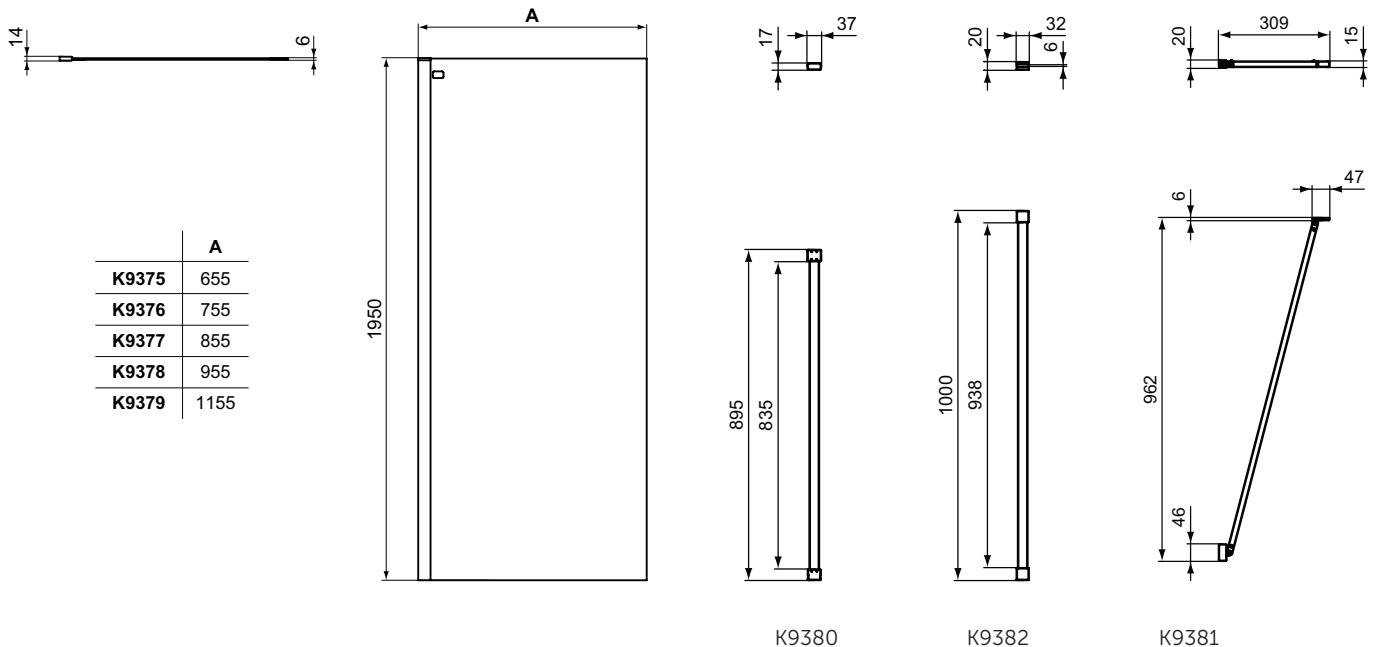

Finishes

- EO Silver profile
- VA Chrome

Wellness

Description

STRADA Square Ceramic Shower Tray
 In carton box
 Waste diameter Ø90 mm
 For normal (floor standing) installation
 Waste towards front in the middle