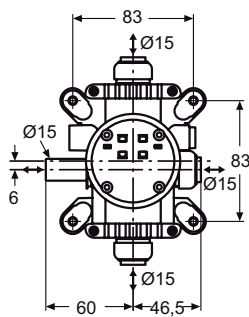

Description

ARCHIMODULE built-in Kit 1 THERMOSTAT (A1500NU)
Installation built-in Kit 1 thermostatic unit
Including mounting rail 600 mm
Lateral closing-off valves
To be built-in into a brick wall
Set includes a cleaning kit and flushing block
Suitable for Archimodule flow-rate and temperature control handle
Protruding fixations G 1/2
Built-in range 78-95 mm
Noise DIN 4109
Class 1

ARCHIMODULE built-in Kit 1 UNIVERSAL (A1501NU)
Installation built-in Kit 1 thermostatic unit
Lateral closing-off valves
To be built-in into a brick wall
Set includes a cleaning kit and flushing block
Suitable for Archimodule control handles except for the temperature control handle
Protruding fixations G 1/2
Built-in range 78-95 mm
Noise DIN 4109
Class 1

ARCHIMODULE Mounting rail 60 cm
Recommended base for the built-in THERMOSTATIC Kit 1 (A1500NU) and built-in UNIVERSAL Kit 1 (A1501NU)
Fixation set: not included

Product	Article-No.	Price/EUR
Built-in installation KIT1 THERMOSTAT, including one mounting rail 60 cm	A1500NU	
Built-in installation KIT1 UNIVERSAL	A1501NU	
Mounting rail 60 cm	A1503NU	
Recommended equipment		
Fixation set for mounting rail	A963713NU	
Flushing device for the thermostatic unit	A963723NU