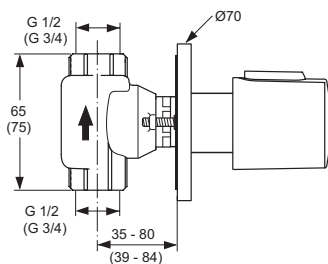

Finishes

AA Chrome

A4656