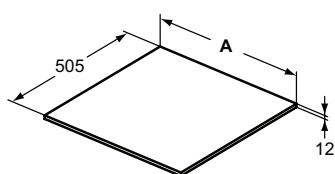

Finishes

- FF Wood light brown
- FW Dark Wood
- FX Grey Stone
- WG Glossy White

	A
U8414..	700
U8413..	600
U8412..	500
U8410..	250