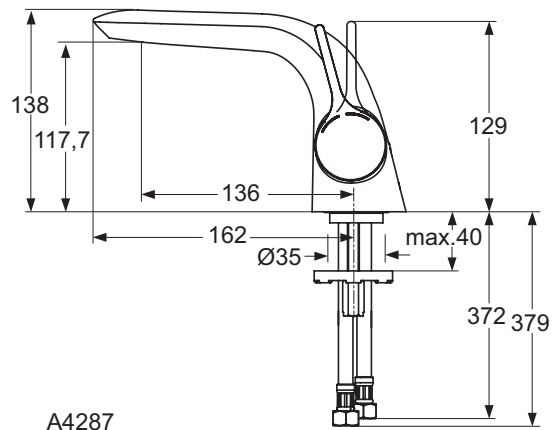

Finishes

AA Chrome