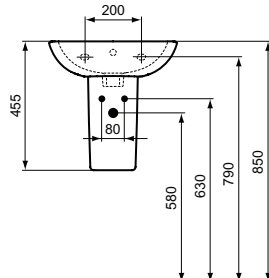

Finishes

- AA Chrome
- 01 Euro White