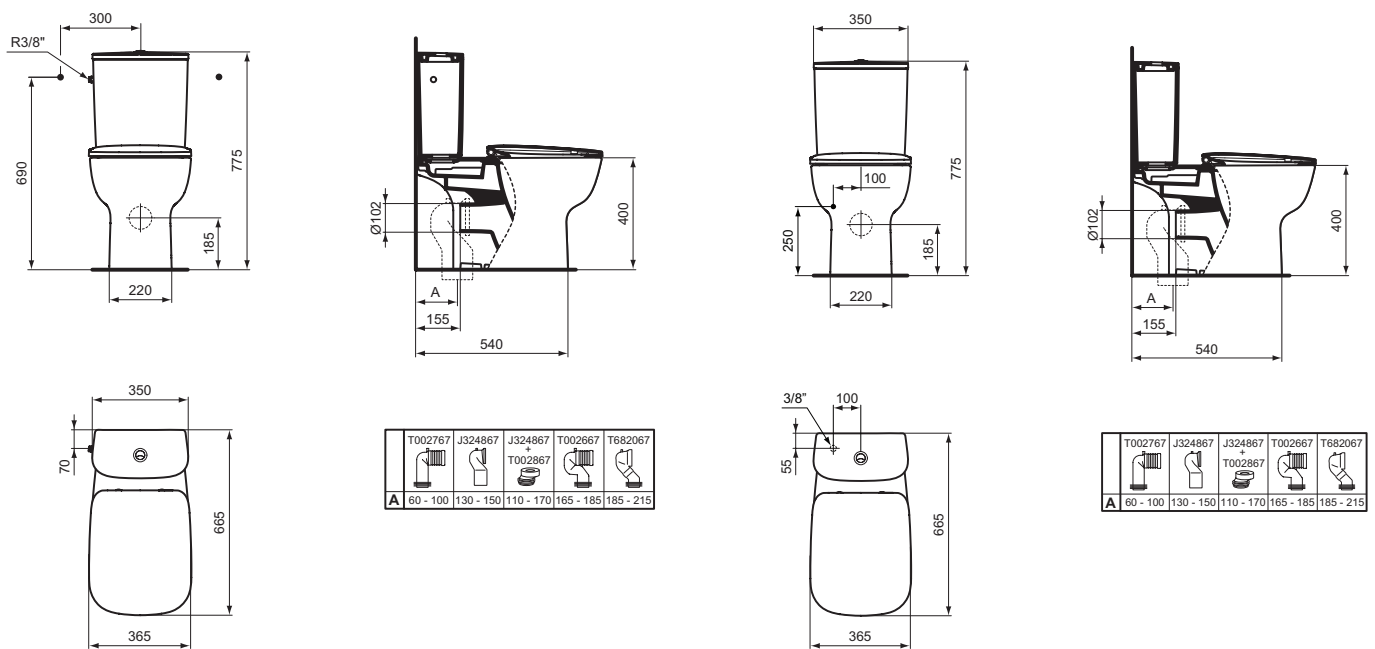

Finishes

01 Euro White