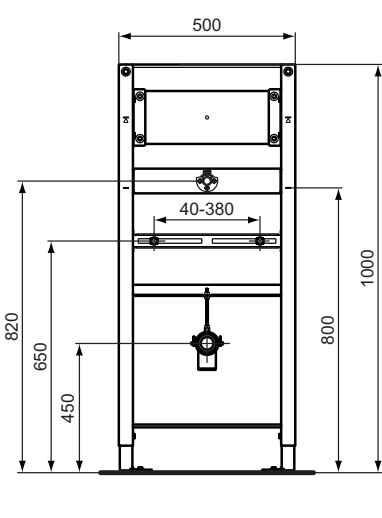

Installation systems

NEW

Description

ProSys™ basic urinal frame
Suitable to be used with top inlet urinals and exposed flushing valves

- For installation in front of solid wall or between two light plasterboard walls according to manual
- Frame tested for a load of 100 kg
- Frame corrosion resistant & resistant to scratches
- Easy and quick installation with EasyFix system
- Height adjustable from 0 to 300 mm
- 120 mm minimum thick
- Adjustable attachment plates

Accessories Included:

- Urinal fixing hardware
- Frame fastening materials
- Outlet bend 50/50 mm
- G ½ fitting for water connection - 1 pc

ProSys™ universal urinal frame

Suitable to be used with back inlet urinals and built-in flushing valves

- For installation in front of solid wall or between two light plasterboard walls according to manual
- Frame tested for a load of 100 kg
- Frame corrosion resistant & resistant to scratches
- Easy and quick installation with EasyFix system
- Height adjustable from 0 to 300 mm
- 120 mm minimum thick
- Adjustable attachment plates
- Adjustable board for build-in flushing valves installation

Accessories Included:

- Urinal fixing hardware
- Frame fastening materials
- Outlet bend 50/50 mm
- G ½ fitting for water connection - 1 pc

Product	W x D x H mm	Kg	Article-No.	Price/EUR
ProSys™ basic urinal frame	500 x 120-170 x 1000-1300	5,1	R010367	
ProSys™ universal urinal frame	500 x 120-170 x 1000	13,1	R016367	

R0163