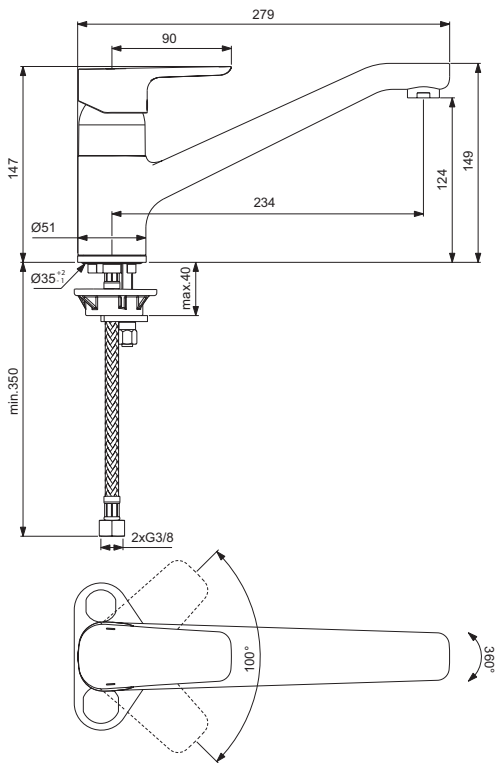

Sanitary brass

Product

	Article-No.	Price/EUR
One-hole kitchen mixer with cast spout	B0722AA	
One-hole kitchen mixer with tubular spout	B0725AA	

Finishes

AA Chrome

B0722

B0725

product design award