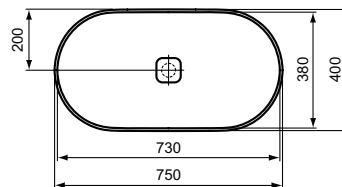

Ceramic products

Description

Vessel basin Oval
Including fixation set D570967 and cutting template
Including waste white cover T854601
In carton box
EN 14688

- Model with overflow (slotted shape)
  Optional installation with: Click-clack waste with metal cover T3629AA
  In case of installation with mixer with pop-up waste, please, order A960200AA Elongated pop-up rod
- Model without overflow
  Please make sure to assembly with free waste (order separately)!

Product	W x D x H mm	Kg	Article-No.	Price/EUR
Vessel basin Oval - 60 cm, with overflow (slotted shape)	600 x 400 x 180	13,5	T360401	
Vessel basin Oval - 75 cm, without overflow	750 x 400 x 180	15,2	T298001	
Vessel basin Oval - 60 cm, without overflow	600 x 400 x 180	13,0	T298101	

Recommended equipment

Design siphon G1 1/4 (in case of installation without semi-pedestal and without base cabinet)	E0079AA
Design stop angle valve (water connection G1/2, connection with mixer 10 mm/ G3/8) - 1 pc	A3491AA
Siphon waste G1 1/4 - tubular type	A2305AA
Stop angle valve (water connection G1/2, connection with mixer 10 mm/ G3/8) - 1 pc	B7883AA
Escutcheon for siphon G1 1/4 (in case installation with mixer without pop-up waste)	B4801AA
Click-clack waste with metal cover (for T360401)	T3629AA
Elongated pop-up rod (for T360401)	A960200AA
Free waste G1 1/4 for basins without overflow (for T298001, T298101)	J3291AA

Finishes

- AA Chrome
- 01 Euro White

T3604

	A	B
T2980..	750	730
T2981..	600	580