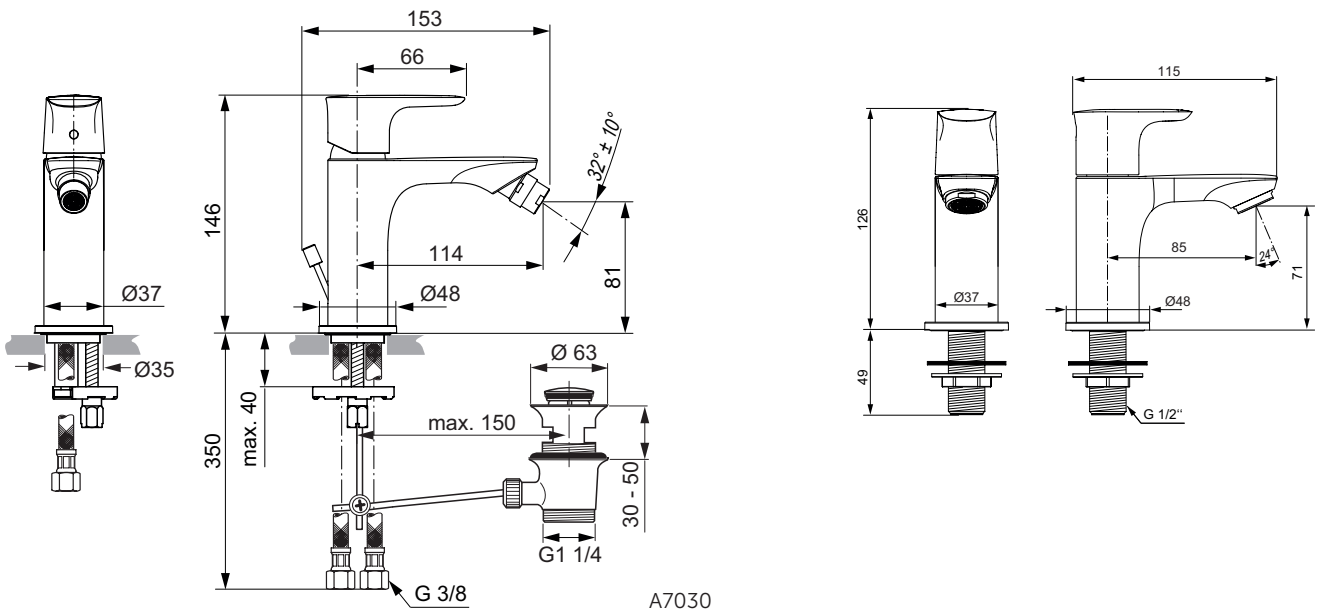

Finishes

- AA Chrome
- A2 Brushed Gold
- A5 Magnetic Grey
- GN Silver Storm

A7030
A7031