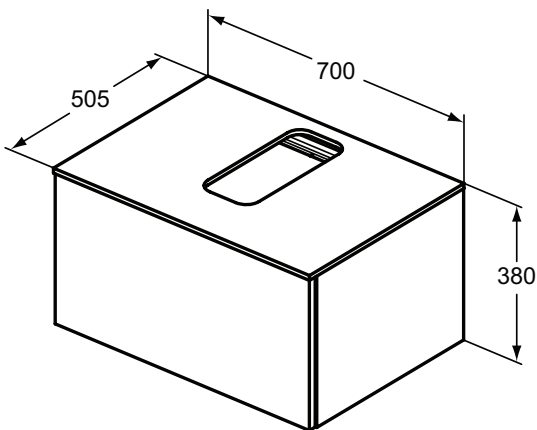

Finishes

- WG Glossy White
- FF Wood light brown
- FW Dark Wood
- FX Grey Stone

U8595