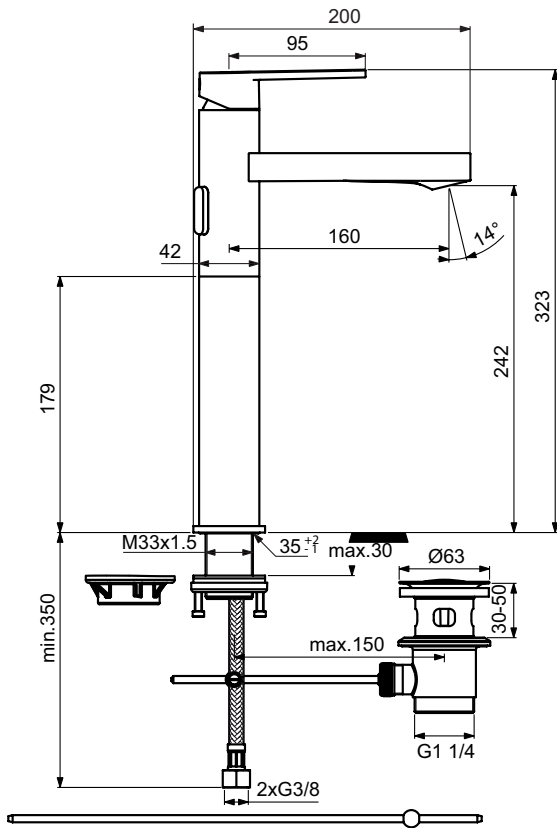

Finishes

AA Chrome

B0619