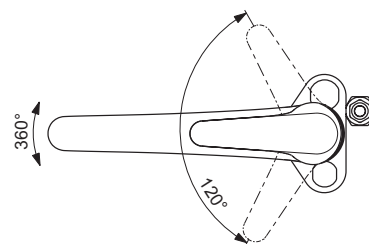

Finishes

AA Chrome

B5346

B6916

Sanitary brass