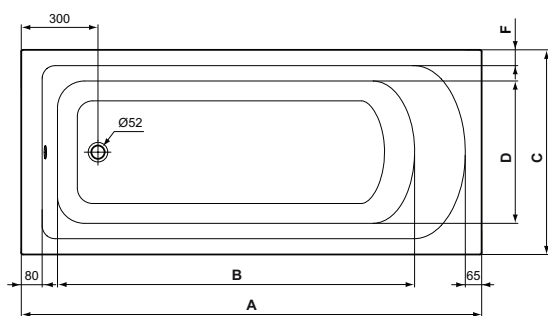

Finishes

- AA Chrome
- 01 Euro White

	A	B	C	D	E	F
K 2748 ..	1800	1395	800	555	295	60
K 2747 ..	1700	1295	800	555	285	60
K 2746 ..	1700	1295	750	505	250	60
K 2745 ..	1600	1195	700	460	210	60
K 8659 ..	1700	1295	700	460	228	60
K 8658 ..	1500	1095	700	460	194	60

Wellness