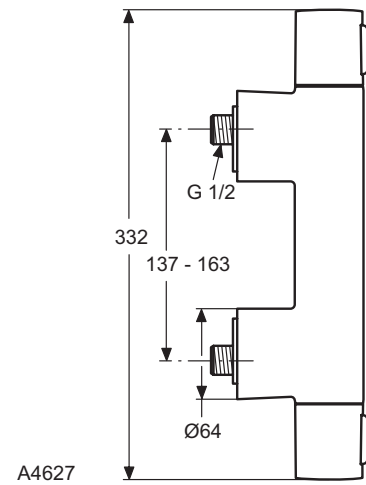

Finishes

AA Chrome