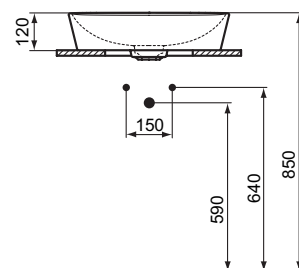

Finishes

- AA Chrome
- 01 Euro White
- MA Euro white Ideal Plus

T0445

T0443

Ceramic products

Description

Floor standing single BTW bowl - AquaBlade®
 Washdown
 Back to wall
 Horizontal outlet (universal)
 Including:
 - Fixation set TT0257919
 - Outlet bend 90° (vertical) J324867
 In carton box
 EN 997
 - Version with seat & cover T676601, metal hinges, duroplast
 - Version with seat & cover T676701/T676783, SOFT CLOSE with Easy Take Off hinges, duroplast