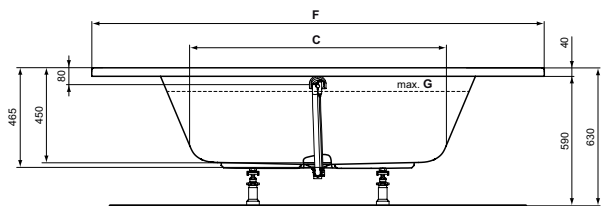

Finishes

- AA Chrome
- 01 Euro White
- Neutral

	A	B	C	D	E	F	G	H
K 2752 ...	1500	870	1200	720	1530	2115	295	520
K 2751 ...	1400	800	1100	660	1430	1970	250	500