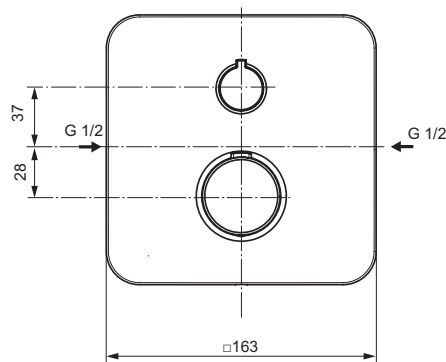

Finishes

AA Chrome