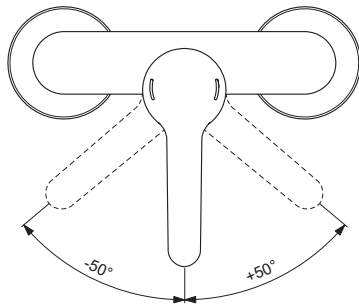

Finishes

AA Chrome