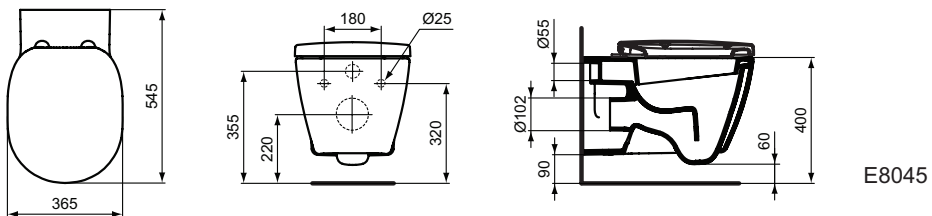

Ceramic products

Description

Wall mounted bowl
- Washdown, boxed rim
- Washout
In carton box
EN 997

Wall mounted bowl with bidet function
Boxed rim
Washdown
In carton box
EN 997

Necessary equipment

Seat and cover THIN, metal hinges, duroplast (E772301)
Seat and cover THIN, SOFT CLOSE with Easy Take Off hinges, duroplast (E772401)
Seat and cover, metal hinges, duroplast (E712801)
Seat and cover, SOFT CLOSE with Easy Take Off hinges, duroplast (E712701)

Recommended equipment

Installation systems (see section 2.2. Installation systems)

Product	W x D x H mm	Kg	Article-No.	Price/EUR
Wall mounted bowl, boxed rim, washdown, horizontal outlet	365 x 545	24,7	E803501 E8035MA	
Wall mounted bowl, washout, horizontal outlet	360 x 540	26,4	E804501 E8045MA	
Wall mounted bowl with bidet function, boxed rim	365 x 545 x 340	25,0	E781901	

Necessary equipment

Seat and cover THIN, metal hinges		2,5	E772301	
Seat and cover THIN, SOFT CLOSE with Easy Take Off hinges		2,5	E772401	
Seat and cover, metal hinges		2,5	E712801	
Seat and cover, SOFT CLOSE with Easy Take Off hinges		3,0	E712701	

Finishes

- 01 Euro White
- MA Euro white Ideal Plus

E8045