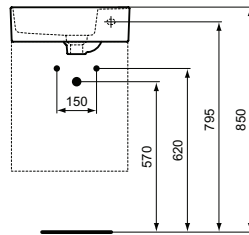

Finishes

- AA Chrome
- 01 Euro White

T2994