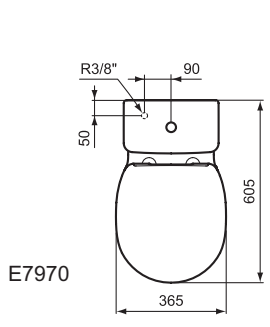

A
T682067		210
J324867		145

E7970

		A
T682067		210
J324867		145

		A
T682067		210
J324867		145

		A
T682067		210
J324867		145

		A
T682067		210
J324867		145