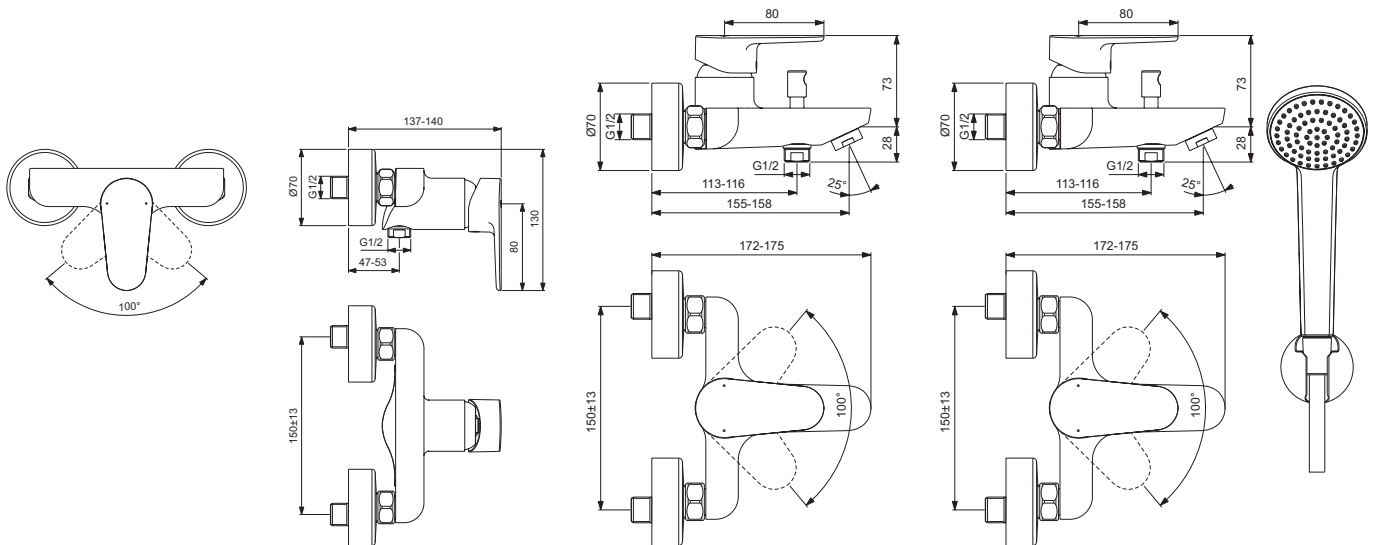

Finishes

- AA Chrome
- U4 Black/chrome

BC499

BC500

BC706

Sanitary brass