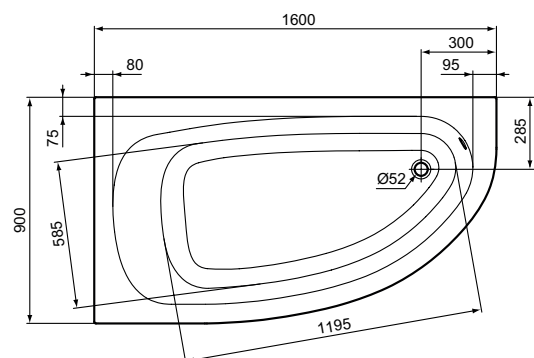

Finishes

- AA Chrome
- 01 Euro White

K2758 - Left hand version