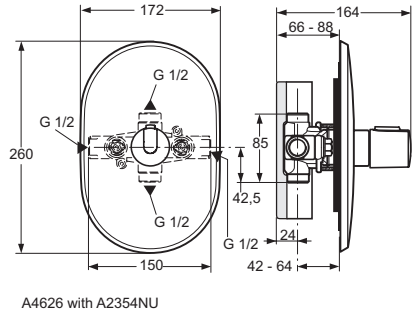

Finishes

AA Chrome