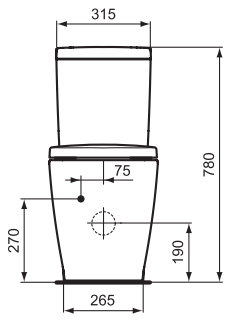

A
T682067		210
J324867		145