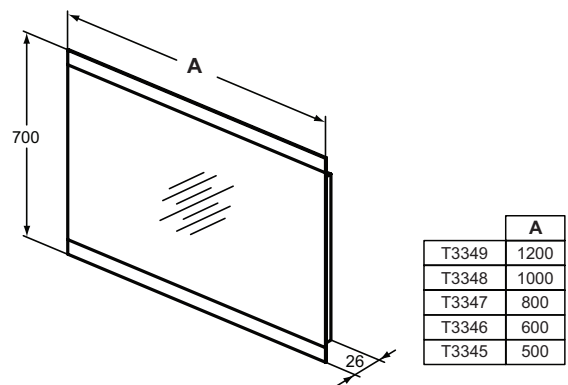

Finishes

BH Mirror