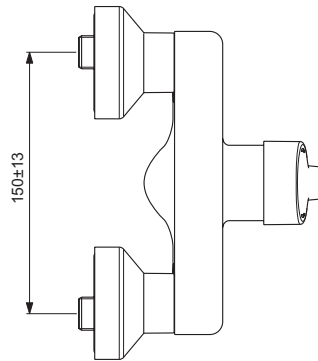

Finishes

AA Chrome