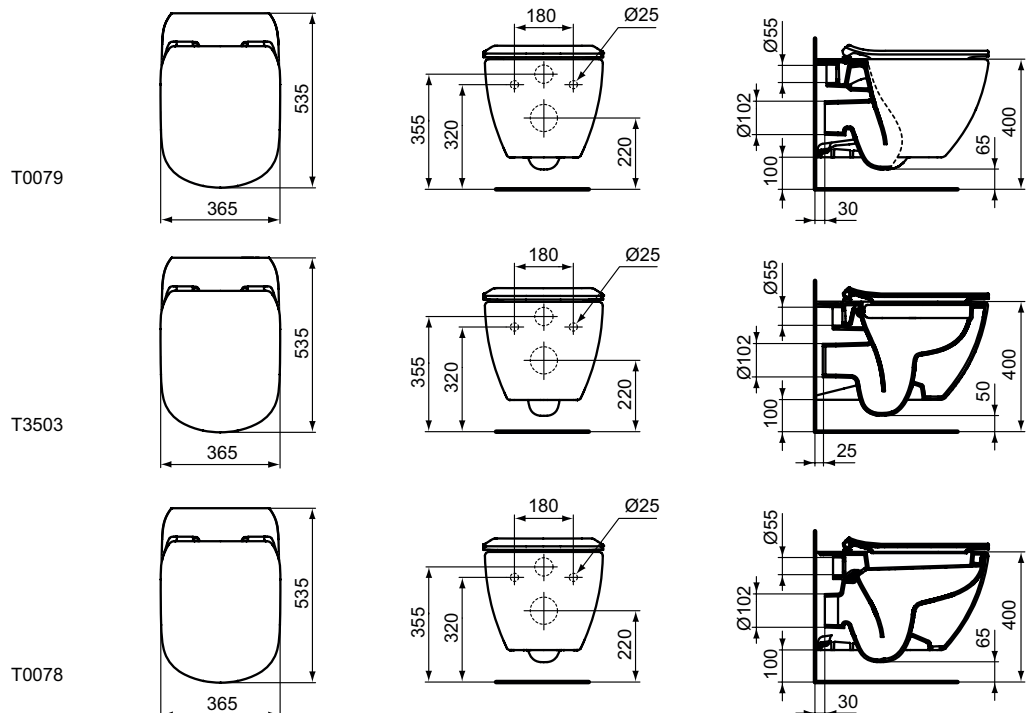

Finishes

- 01 Euro White
- V1 Silk White (Matt White)