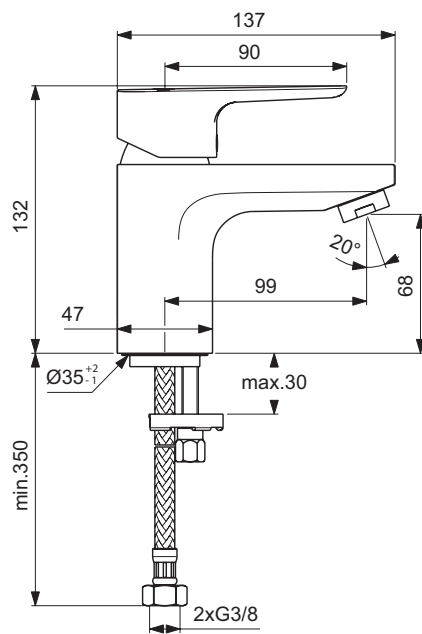

NEW

Description

- One-hole basin mixer H70
- 38 mm cartridge FirmaFlow® with hot water limiter
- Metal handle with red and blue colour indication
- Perlator aerator
- Easy-Fix fixation
- Flexible hoses G3/8" for water supply system connection
- Metal pop-up waste
- Comply with EN817
- The same without pop-up waste
- The same with metal chain

Sanitary brass

Product

Product	Article-No.	Price/EUR
One-hole basin mixer H70 with metal pop-up waste	BC559AA	
One-hole basin mixer H70 without pop-up waste	BC563AA	
One-hole basin mixer H70 with chain	BC564AA	

Finishes

AA Chrome

BC563