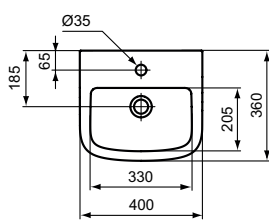

Finishes

- AA Chrome
- 01 Euro White

T0567