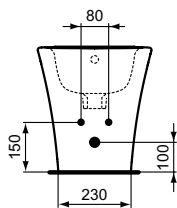

Finishes

- AA Chrome
- 01 Euro White

E0180