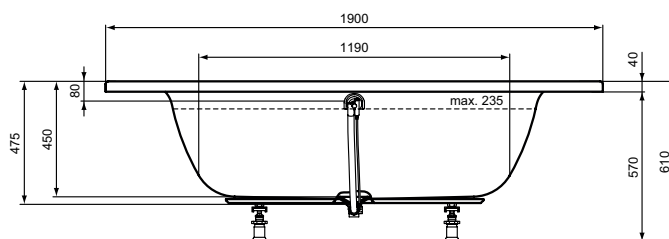

Finishes

- AA Chrome
- 01 Euro White