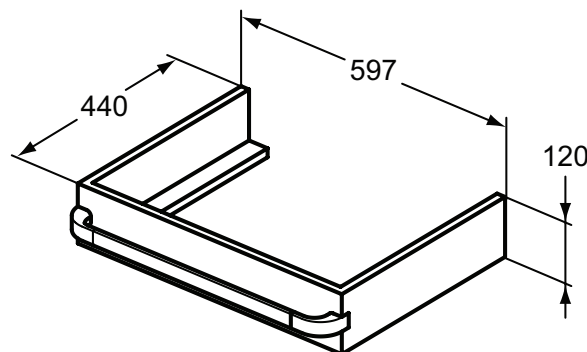

Finishes

- AA Chrome
- FA Glossy light grey
- FC Glossy light brown
- FE Wood light grey
- FF Wood light brown
- WG Glossy White