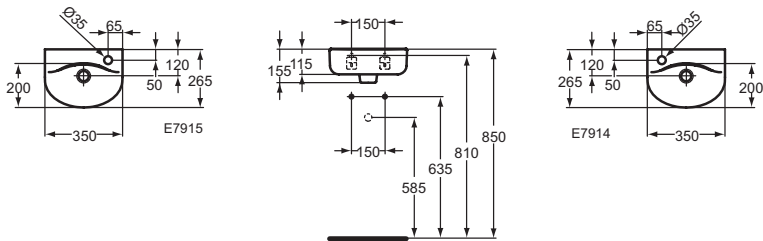

Product	W x D x H mm	Kg	Article-No.	Price/EUR
Handwash basin Arc 35 cm, one left tap hole and overflow	350 x 265 x 155	7,0	E791401 E7914MA	
Handwash basin Arc 35 cm, one right tap hole and overflow	350 x 265 x 155	7,0	E791501 E7915MA	

Recommended equipment

Floor standing pedestal	E797301	
Semi-pedestal, large (Including fixation set TT0257919)	E797401	
Semi-pedestal, small (Including fixation set TT0257919)	E797501	
Fixation set M10 x 140 mm (for 70, 65, 60, 55 cm washbasins)	WW965340	
Fixation set M8 x 90 mm (for 45, 35 cm handwash basins)	K714467	
Siphon waste G1 1/4 - tubular type	A2305AA	
Stop angle valve (water connection G1/2, connection with mixer 10 mm/ G3/8) - 1 pc	B7883AA	
Escutcheon for siphon G1 1/4 (in case installation with mixer without pop-up waste)	B4801AA	
Free waste G1 1/2 for basins without overflow	D5852AA	

Finishes

- AA Chrome
- 01 Euro White
- MA Euro white Ideal Plus

* 150 In case of Installation without semipedestal

	A	B	C	D	E	F	G	H	J	K	L
E8145/ E8143/ E8144	700	570	275	195	460	140	175	470	280	565	615
E8119/ E8117/ E8118	650	520	275	190	460	140	175	470	280	565	615
E8116/ E8114/ E8115	600	480	275	190	460	140	175	470	280	565	615
E7854/ E8148/ E8146/ E8147	550	430	275	190	455	140	175	470	280	565	615
E7968**	450	360	205	175	360	120	160	455	190	580	630

	Tap holes	Overflow
E8145	●	---
E8143	---	○
E8144	---	---
E8119	●	---
E8117	---	○
E8118	---	---
E8116	●	---
E8114	---	○
E8115	---	---
E7854	●	○
E8148	●	---
E8146	---	○
E8147	---	---
E7968	●	○

** Inastallation with pedestal is not possible