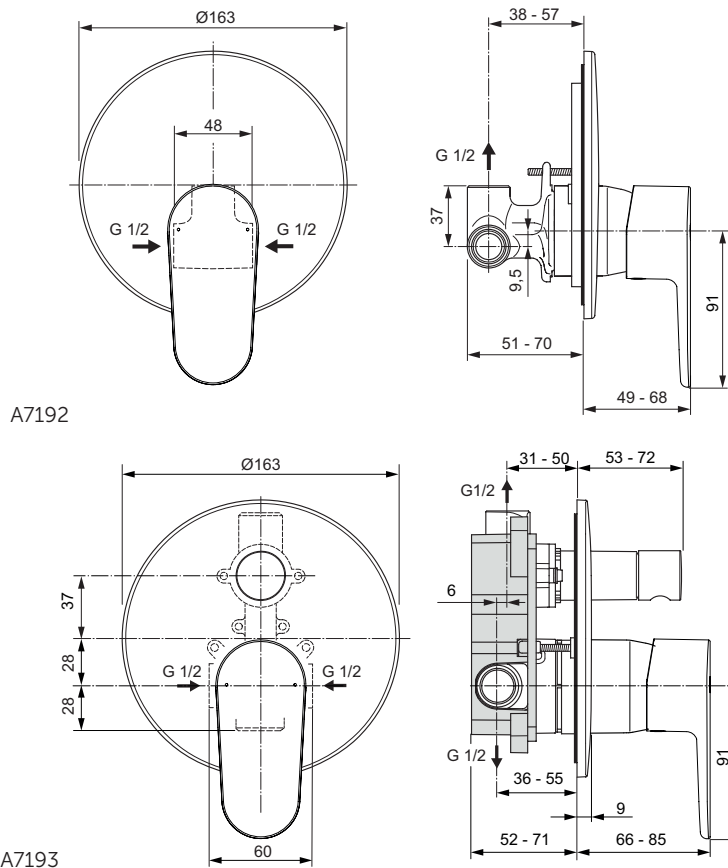

NEW

Description

Built-in shower mixer
Kit 1 + Kit 2 version (complete set)
47 mm Click cartridge
Metal handle with red and blue indicator
Chrome plated plastic escutcheon
Finishes:
- technology electroplating (AA)
- technology powder coating (U4)
Comply with EN817
Available in April 2020

Built-in bath & shower mixer
Kit 1 + Kit 2 version (complete set)
47 mm Click cartridge
Automatic diverter
Metal handle with red and blue indicator
Chrome plated plastic escutcheon
Finishes:
- technology electroplating (AA)
- technology powder coating (U4)
Comply with EN817
Available in April 2020

Sanitary brass

Product	Article-No.	Price/EUR
Built-in shower mixer	A7192AA	
Built-in shower mixer	A7192U4	
Built-in bath & shower mixer	A7193AA	
Built-in bath & shower mixer	A7193U4	

Finishes

- AA Chrome
- U4 Black/chrome