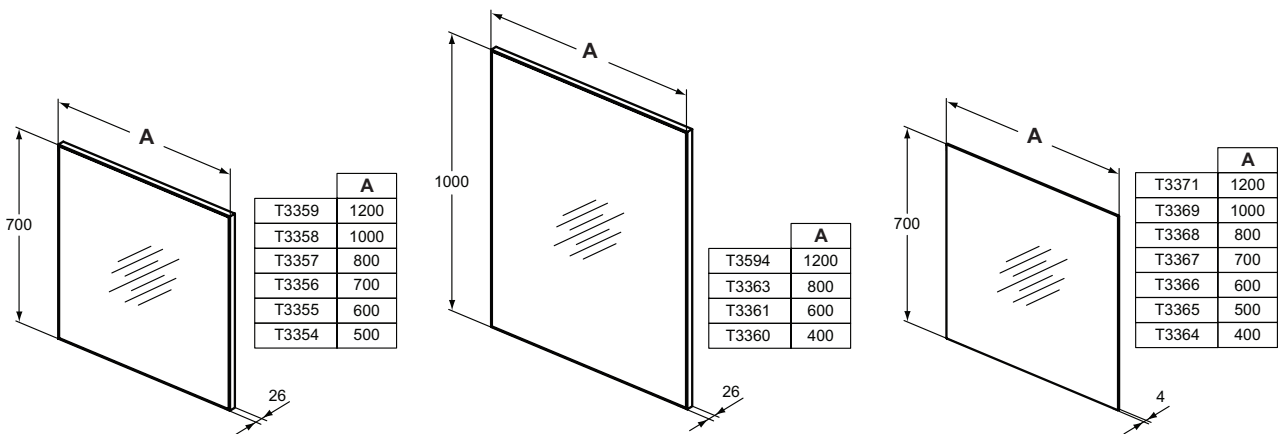

Finishes

BH Mirror