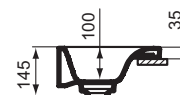

Finishes

- AA Chrome
- 01 Euro White