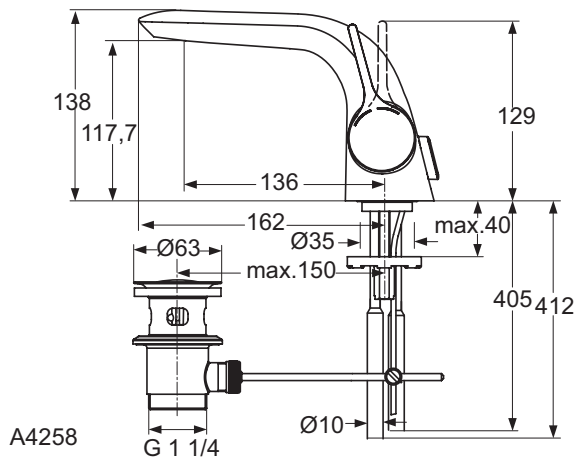

Finishes

AA Chrome