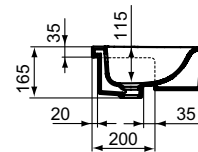

Description

Semi-Countertop basin Cube 50 cm

- one left tap hole
- one right tap hole

Back side glazed

In carton box

EN 14688

Including: Securing bracket pack S617967 and cutting template EESV82467

In case of installation with mixer with pop-up waste, please, order A960200AA Elongated pop-up rod

Product	W x D x H mm	Kg	Article-No.	Price/EUR
Semi-Countertop basin Cube 50 cm, one left tap hole	500 x 360 x 165	12,5	E779401	
Semi-Countertop basin Cube 50 cm, one right tap hole	500 x 360 x 165	12,5	E779501	

Recommended equipment

Siphon waste G1 1/4 - tubular type	A2305AA
Stop angle valve (water connection G1/2, connection with mixer 10 mm/ G3/8) - 1 pc	B7883AA
Escutcheon for siphon G1 1/4 (in case installation with mixer without pop-up waste)	B4801AA
Elongated pop-up rod	A960200AA

Finishes

- AA Chrome
- 01 Euro White