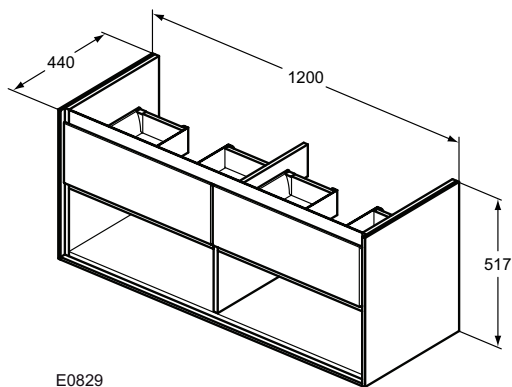

Product	W x D x H mm	Kg	Article-No.	Price/EUR
Basin unit 60 cm	600 x 440 x 517	21,6	E0826EQ E0826PS E0826VY E0826B2 E0826KN E0826UK	

Recommended equipment

Space Saving Siphon	EE23033967

Finishes

- B2 White Glossy (structure) + White Matt (frame/accent)
- EQ Glossy Light Grey (structure) + Matt White (frame/accent)
- PS Wood Light Grey (structure) + Matt White (frame/accent)
- UK Wood light brown (structure) + Matt Light Brown (frame/accent)
- VY Matt Dark Brown (structure) + Matt White (frame/accent)
- KN Glossy White (structure) + Matt Light Grey (frame/accent)