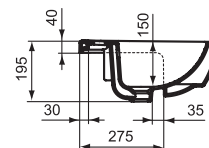

Ceramic products

Description

Countertop basin 50 cm
In carton box
EN 14688
Including: Furniture cutting template VV2401290519

Semi-countertop basin 55 cm
In carton box
EN 14688
Including: Fixation set E209167, Furniture cutting template VV2401290520

Product	W x D x H mm	Kg	Article-No.	Price/EUR
Countertop basin 50 cm	500 x 430 x 180	9,5	T059201	
Semi-countertop basin 55 cm	550 x 450 x 195	13,5	T059001	

Recommended equipment

Siphon waste G1 1/4 - tubular type	A2305AA	
Stop angle valve (water connection G1/2, connection with mixer 10 mm/ G3/8) - 1 pc	B7883AA	
Escutcheon for siphon G1 1/4 (in case installation with mixer without pop-up waste)	B4801AA	

Finishes

- AA Chrome
- 01 Euro White