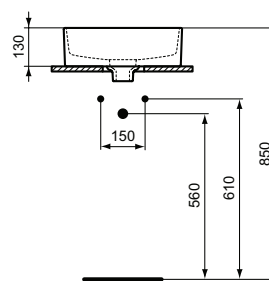

Finishes

- AA Chrome
- 01 Euro White

T2963