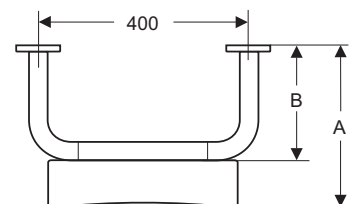

A	B
S6481	260	170
S6466	310	220