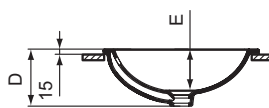

A	B	C	D	E	F	G
E5051	380	310	190	165	120	625	575
E5053	480	405	240	175	130	615	565