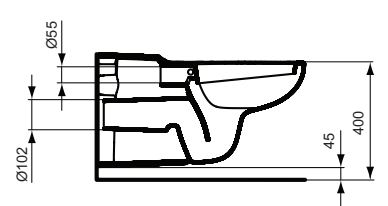

Finishes

01 Euro White

S0348