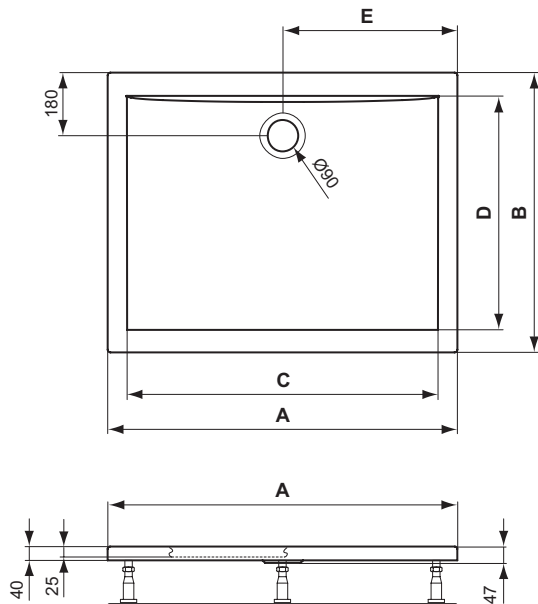

Finishes

- AA Chrome
- 01 Euro White

	A	B	C	D	E
K5192	1800	900	1690	760	900
K5191	1800	800	1684	660	900
K5190	1700	900	1590	760	850
K5189	1700	800	1586	660	850
K5188	1600	900	1490	760	800
K5187	1600	800	1486	660	800
K5186	1400	900	1290	760	700
K5185	1400	800	1286	660	700
K5184	1200	1000	1078	860	600
K5183	1200	900	1090	760	600
K5182	1200	800	1088	660	600
K5181	1000	900	878	760	500
K5180	1000	800	884	660	500
K5179	900	750	774	610	450
K5178	900	800	774	660	450