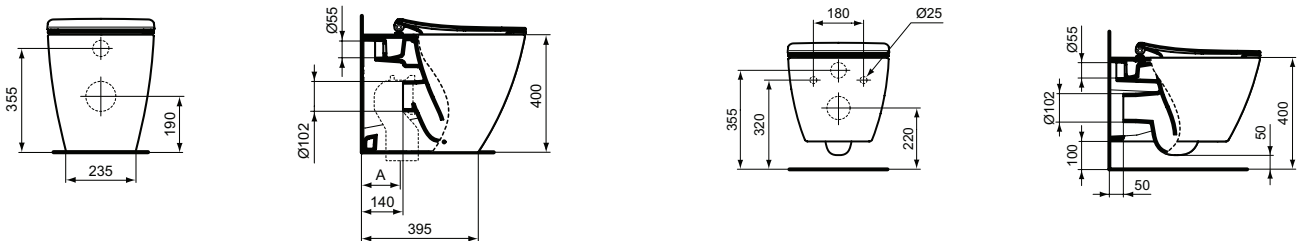

Finishes

01 Euro White