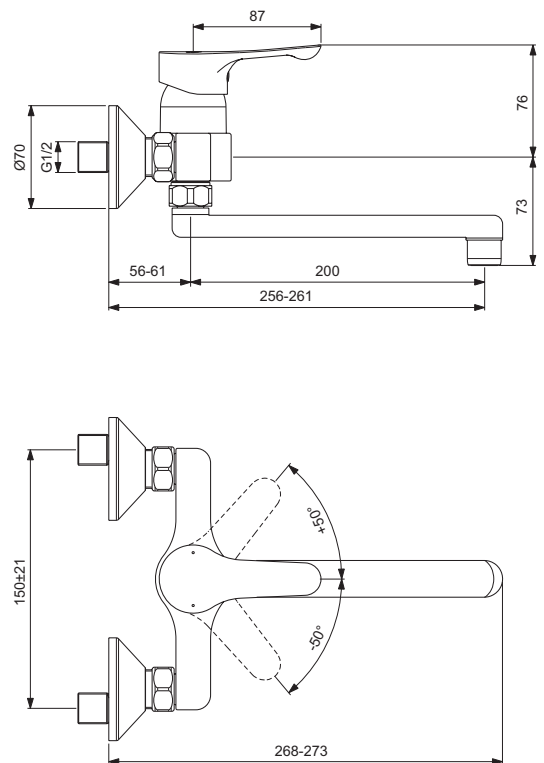

BC661

Sanitary brass