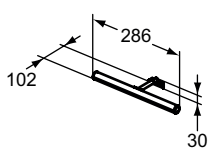

Description

1. **LUXURY Light**
   LED light
   230 V, 50 Hz, 1 x 9 W, IP44, Class II, Energetic class A, 700 Lm, 4000 Kelvin
   Including mounting kit
2. **COMPACT Light**
   LED light
   230 V, 50 Hz, 1 x 6 W, IP44, Class II, Energetic class A, 360 Lm, 6000 Kelvin
   Including mounting kit
3. **TITTY Light**
   LED light
   230 V, 50 Hz, 1 x 4,8 W, IP44, Class II, Energetic class A, 220 Lm, 4000 Kelvin
   Including mounting kit
4. **IRENE Light**
   LED light
   220-240 V, 50-60 Hz, 1x6W IP44, Class II, Energetic class A, 125 Lm, 5700 Kelvin
   Including mounting kit
5. **PANDORA Light 60,8 cm**
   LED light
   220-240 V, 50-60 Hz, 1 x 12 W, IP44, Class II, Energetic class A+, 1320 Lm, 5700 Kelvin
   Including mounting kit
6. **PANDORA Light 30,8 cm**
   LED light
   220-240 V, 50-60 Hz, 1 x 8 W, IP44, Class II, Energetic class A+, 880 Lm, 5700 Kelvin
   Including mounting kit

Type of materials: See section 4. Technical information: Materials

Product	W x D x H mm	Kg	Article-No.	Price/EUR
LUXURY Light	344 x 92 x 43	0,4	T2907AA	
COMPACT Light	200 x 80 x 19	0,4	T2908AA	
TITTY Light	80 x 95 x 47	0,2	T3153AA	
IRENE Light	286 x 102 x 30	0,3	T2909AA	
PANDORA Light 60,8 cm	608 x 112 x 33	0,3	T322967	
PANDORA Light 30,8 cm	308 x 112 x 33	0,3	T320967	

Finishes

AA Chrome

T2909