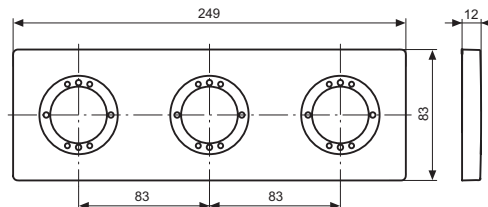

Description

ARCHIMODULE escutcheon
Angular
Made of metal
Chromium plated

For installation only with ARCHIMODULE THERMOSTAT built-in Kit 1 (A1500NU) or Universal built-in Kit 1 (A1501NU) and with ARCHIMODULE functional Kit 2 (for example flow rate handle, wall mounted spout, etc.)

Product

	Article-No.	Price/EUR
1-hole escutcheon 83x83 mm	A1504AA	
2-hole escutcheon 83x166 mm	A1505AA	
3-hole escutcheon 83x249 mm	A1506AA	
4-hole escutcheon 83x332 mm	A1507AA	
1-hole escutcheon 100x100 mm	A963724AA	
2-hole escutcheon 100x183 mm	A963725AA	
3-hole escutcheon 100x266 mm	A963732AA	
4-hole escutcheon 100x349 mm	A963735AA	

Recommended equipment

Spacer frame 1-hole escutcheon (83x83 mm) for built-in kit installed too close to surface - gives an extra depth of 10 mm	A963746AA	
Spacer frame 2-hole escutcheon (83x166 mm) for built-in kit installed too close to surface - gives an extra depth of 10 mm	A963765AA	
Spacer frame 3-hole escutcheon (83x249 mm) for built-in kit installed too close to surface - gives an extra depth of 10 mm	A963766AA	
Spacer frame 4-hole escutcheon (83x332 mm) for built-in kit installed too close to surface - gives an extra depth of 10 mm	A963767AA	

Finishes

AA Chrome

A1506