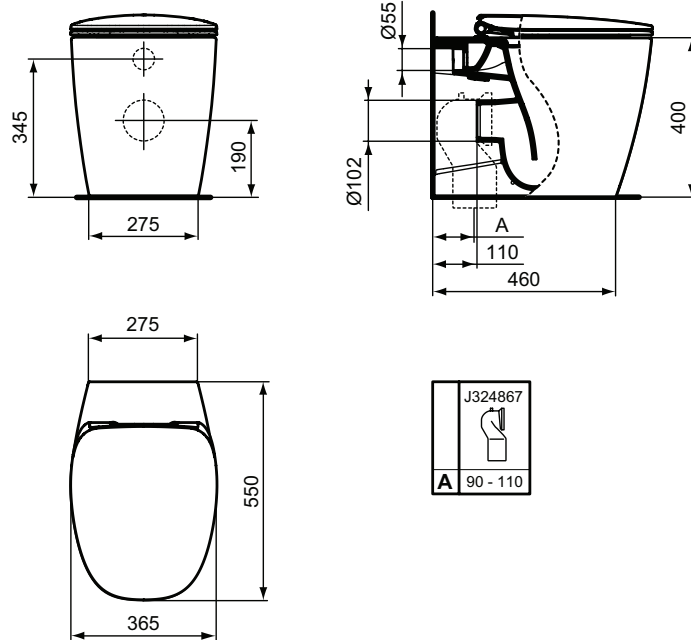

Finishes

- AA Chrome
- 01 Euro White
- MA Euro white Ideal Plus

T0445

T0443

Ceramic products

Description

Floor standing single BTW bowl - AquaBlade®
 Washdown
 Back to wall
 Horizontal outlet (universal)
 Including:
 - Fixation set TT0257919
 - Outlet bend 90° (vertical) J324867
 In carton box
 EN 997
 - Version with seat & cover T676601, metal hinges, duroplast
 - Version with seat & cover T676701/T676783, SOFT CLOSE with Easy Take Off hinges, duroplast

Note: AquaBlade® WCs installation with pressure flush valve is not recommended!

Recommended equipment

Installation systems (see section 2.2. Installation systems)

Product

Product	W x D x H mm	Kg	Article-No.	Price/EUR
Floor standing single BTW bowl - AquaBlade®, with normal seat & cover	365 x 550 x 400	31,5	T349001	
Floor standing single BTW bowl - AquaBlade®, with SOFT CLOSING seat & cover	365 x 550 x 400	31,5	T349101	

Recommended equipment

Holey restrictor (in case nominal full flush volume is more than 6L up to 9L)	WW965956	
---	----------	--

Finishes

01 Euro White

Description

Wall mounted WC bowl - AquaBlade®
 Washdown
 Including fixation kit TT0299327 (for fully hidden attachment - no lateral holes)
 In carton box
 EN 997
 - Version with seat & cover T676601, metal hinges, duroplast
 - Version with seat & cover T676701/T676783, SOFT CLOSE with Easy Take Off hinges, duroplast