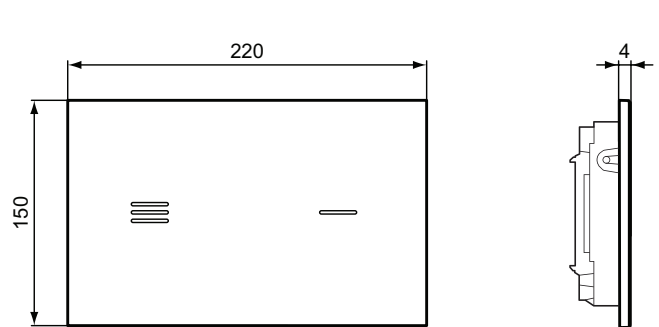

NEW

Description

Touchless control plate
Water saving - dual flush
No-touch activation - through capacitive sensors
Hygienic and easy to clean

- Altes™ touchless control plate:
One-piece ceramic material:
Black (R0130A6)/White (R0130AC)

- Symfo™ touchless control plate:
One-piece tempered glass 4 mm:
Black (R0129RX)/White (R0129SA)

Necessary equipment

ProSys™ 80M Frames and Cisterns in combination with one of the following kits:

- Kit for Touchless/Sensor control plates Mains – 100-240V AC / 6.75V DC (R015067) or
- SmartForce conversation kit - saves energy: SmartForce technology harnesses the power of water in motion to generate enough energy to power a no-touch control plate (R019167)

ProSys™ 120M Frames and Cisterns in combination with one of the following kits:

- Kit for Touchless/Sensor control plates Mains – 100-240V AC / 6.75V DC (R015867) or
- SmartForce conversation kit - saves energy: SmartForce technology harnesses the power of water in motion to generate enough energy to power a no-touch control plate (R015767)

Product	W x D x H mm	Kg	Article-No.	Price/EUR
Altes™ touchless control plate	234 x 12 x 158	6,1	R0130A6 R0130AC	
Symfo™ touchless control plate	220 x 4 x 150	1,0	R0129RX R0129SA	

Necessary equipment