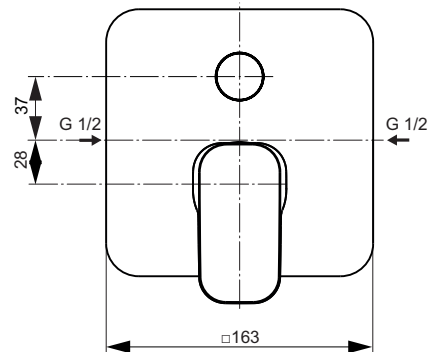

Finishes

AA Chrome

Sanitary brass

Description

3-hole bath & shower mixer
 40 mm Multiport ceramic cartridge
 Hot water limiter – integrated
 Spout with integrated pull manual diverter 220 mm
 Cascade aerator
 Metal handle with red and blue colour indication
 With accessories (metal shower hose 1500 mm, 1F STICK hand shower 8 l/min)
 Non return valve
 Comply with EN1111