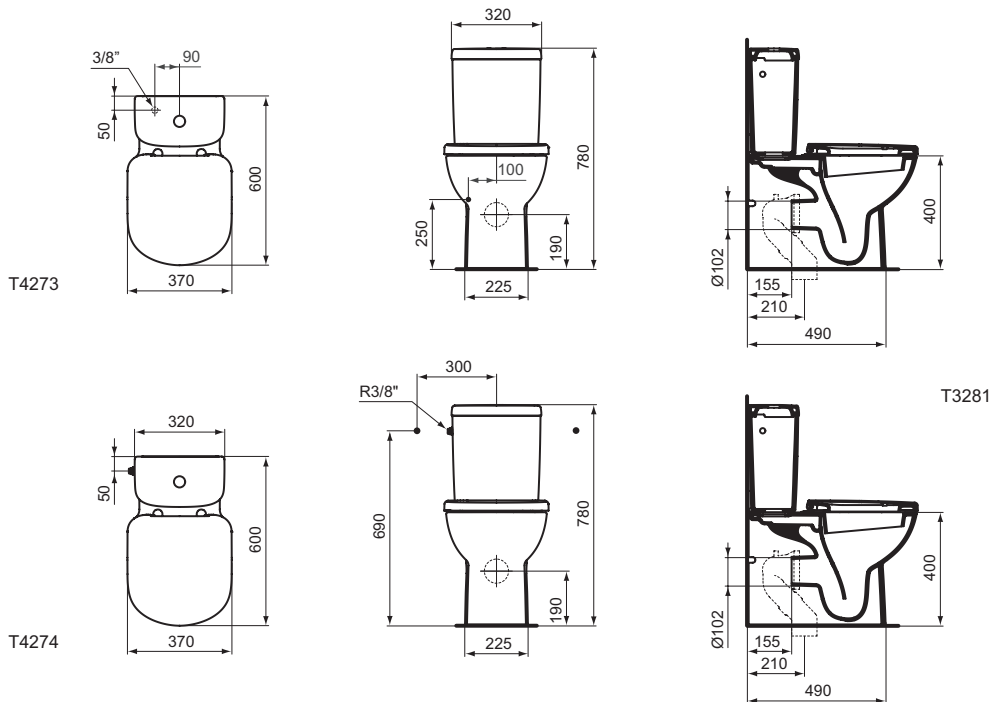

Finishes

01 Euro White