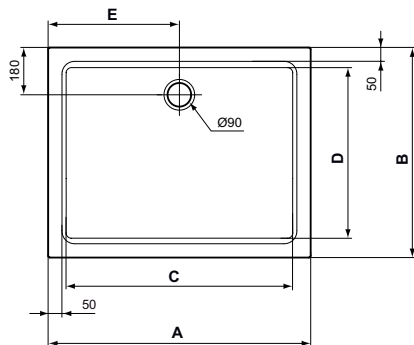

A	B	C	D	E
K 2774 ..	1000	800	870	670	500
K 2773 ..	900	800	770	670	450
K 2772 ..	900	750	770	620	450
K 2771 ..	800	750	670	620	400