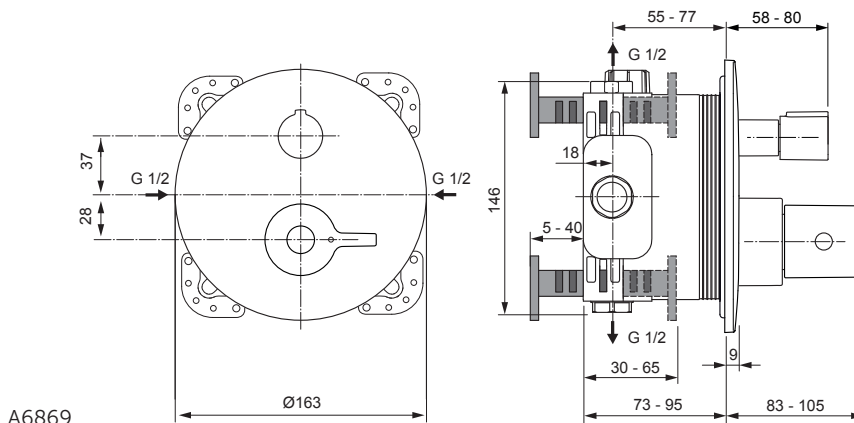

Description

Ceraplus 2 Thermostatic Shower individual built-in mixer
Thermostatic Kit 2 version (visible part)
Thermostatic cartridge
2-way On/Off ceramic disc valve 90°
Metal handle with hot water stop button pre-fixed at 40°C
Metal escutcheon
Backflow preventer
Suitable for thermal disinfection
To be used only in combination with:
A1000NU Kit 1 (internal part) (See Section Built-in parts)
Comply with EN1111

Ceraplus 2 Thermostatic Bath & Shower individual built-in mixer
Thermostatic Kit 2 version (visible part)
Thermostatic cartridge
2-way On/Off ceramic disc valve 90° with integrated Bath & Shower diverter
Metal handle with hot water stop button pre-fixed at 40°C
Metal escutcheon
Backflow preventer
Suitable for thermal disinfection
To be used only in combination with:
A1000NU Kit 1 (internal part) (See Section Built-in parts)
Comply with EN1111

Necessary equipment

EASY-BOX universal built-in Kit 1 (A1000NU)

Product

Product	Article-No.	Price/EUR
Thermostatic Shower individual built-in mixer	A6868AA	
Thermostatic Bath & Shower individual built-in mixer	A6869AA	

Necessary equipment

EASY BOX - universal built-in KIT1	A1000NU	

Finishes

AA Chrome

A6869