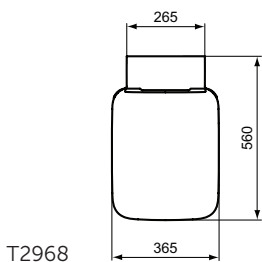

T002767	T002767 + T002867	J324867	J324867 + T002867	T002667	T682067
A 60 - 85	80 - 105	125 - 135	105 - 155	165 - 185	185 - 200