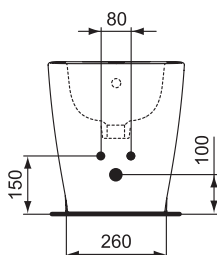

Finishes

- AA Chrome
- 01 Euro White

E1200