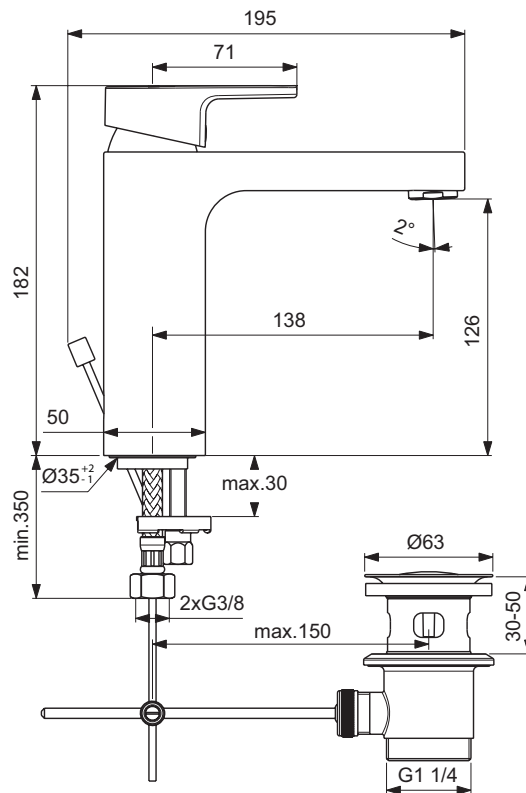

Product

One-hole basin mixer Grande

Article-No.

A7109AA

Price/EUR

Finishes

AA Chrome

Sanitary brass