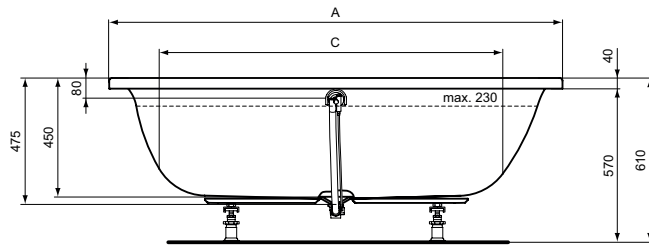

- AA Chrome
- 01 Euro White

	A	B	C	D
E1066	1700	750	1280	510
E1067	1800	800	1280	560

Wellness

Description

Rectangular Seat bathtub for built-in installation
 4 mm, acrylic white
 No tap hole

130x70 cm - water capacity 131 L
 120x70 cm - water capacity 123 L
 105x70 cm - water capacity 103 L