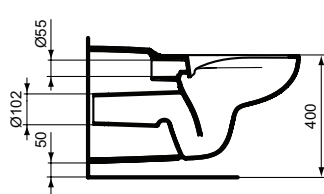

Finishes

01 Euro White

S0348