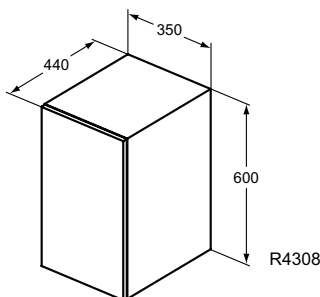

Recommended equipment

Open Shelf (white painted) 35 cm giving some additional space	R4340WG	
---	---------	--

Finishes

- WG Glossy White
- FA Glossy light grey
- FC Glossy light brown
- FE Wood light grey
- FF Wood light brown