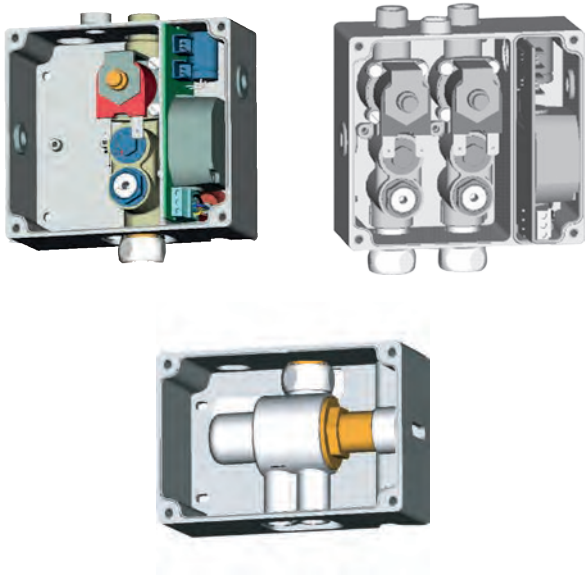

Description

Basic electronic box Kit 1 /one valve/
- Basin electronic box Kit 1 / one valve / battery operated
- Basin electronic box Kit 1 / one valve / AC 220V operated
- Basin electronic box Kit 1 / one valve / AC multi-box in connection with A3808NU
For combination with Ceraplus electronic spouts (see above)

Basic electronic box Kit 1 /two valves/
- Basin electronic box Kit 1 / two valves / battery operated
- Basin electronic box Kit 1 / two valves / AC 220V operated
- Basin electronic box Kit 1 / two valves / AC multi-box in connection with A3811NU
For combination with Ceraplus electronic mixers (see above)

Thermostatic kit
Pre-mixer (pre temperature adjustment)
For connection to electronic boxes A3807NU (battery operation) or A3808NU (220V operation), A3809NU (multi-box in connection with A3808NU)

Product

Product	Article-No.	Price/EUR
Basic electronic box Kit 1 / one valve / battery operated	A3807NU	
Basic electronic box Kit 1 / one valve / AC 220V operated	A3808NU	
Basic electronic box Kit 1 / one valve / AC multi-box in connection with A3808NU	A3809NU	
Basic electronic box Kit 1 / two valves / battery operated	A3810NU	
Basic electronic box Kit 1 / two valves / AC 220V operated	A3811NU	
Basic electronic box Kit 1 / two valves / AC multi-box in connection with A3811NU	A3812NU	
Thermostatic kit	A3813NU	

Finishes