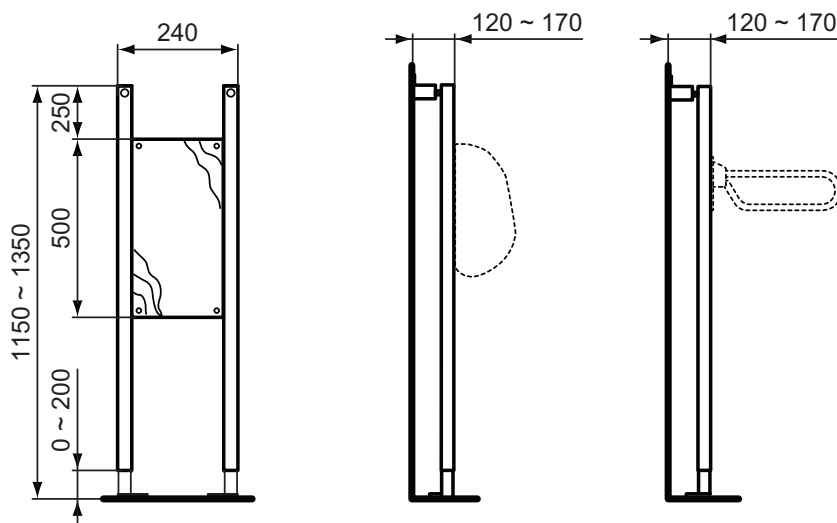

Installation systems

Product	W x D x H mm	Kg	Article-No.	Price/EUR
ProSys™ accessory frame	240 x 120-170 x 1150-1350	8,4	R010567	

Installation systems

Description

Wall mounted solid mounting frame
 Wall and Floor fixed - suitable for solid walls
 Dual flushing built-in cistern 6/3 L
 Anti-condensation covering, With flush pipe
 Stop angle valve G1/2", top inlet water supply
 With PE-waste pipe and fixing clamps
 Possibility for flush volume adjustment - from 6/3 L to 4,5/3 L
 Pack size 160x1100x385 mm
 20 Pcs on a 80x120 cm pallet
 For assembly with (has to be ordered sepaerately):
 - Chrome plated Dual flush control plate (Rectangular)
 - Mat Chrome plated Dual flush control plate (Rectangular)
 - White Dual flush control plate (Rectangular)
 - Chrome plated Dual flush control plate (Rounded)