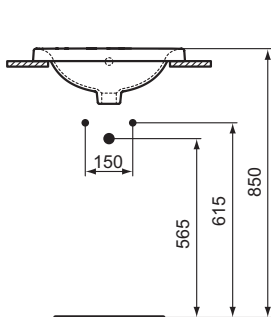

Finishes

- AA Chrome
- 01 Euro White
- MA Euro white Ideal Plus

	A	B	C
E5041	380	115	165
E5042	480	125	175