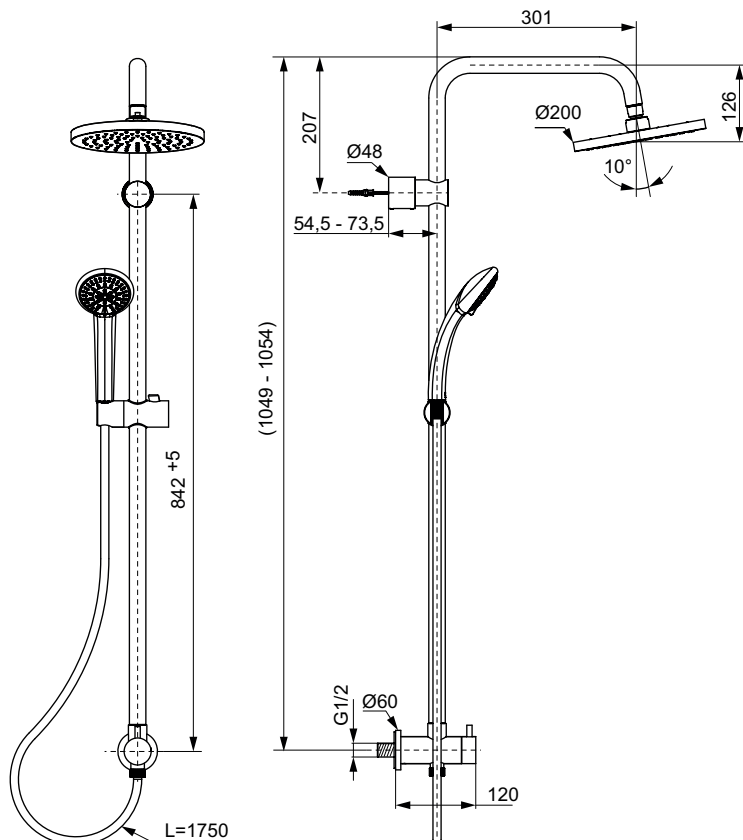

Finishes

AA Chrome

Description

Exposed Shower System Application (Without Fitting)

- Shower system: Without fitting
- 2-way Ceramic diverter in brass body
- Bended arm fixed to the wall bracket
- 3-functional hand shower, size 100 mm, 8 l/min flow restrictor
- Shower head, size Ø 200 mm, 12 l/min flow restrictor
- Fixed wall bracket for wall fixation (compensates up to 30 mm distance from the wall)
- 1051 mm shower pipe Ø 25 mm + slider
- 1750 mm Idealflex shower hose
- 0.5 m Idealflex shower hose (connection to fitting)
- Chrome finish