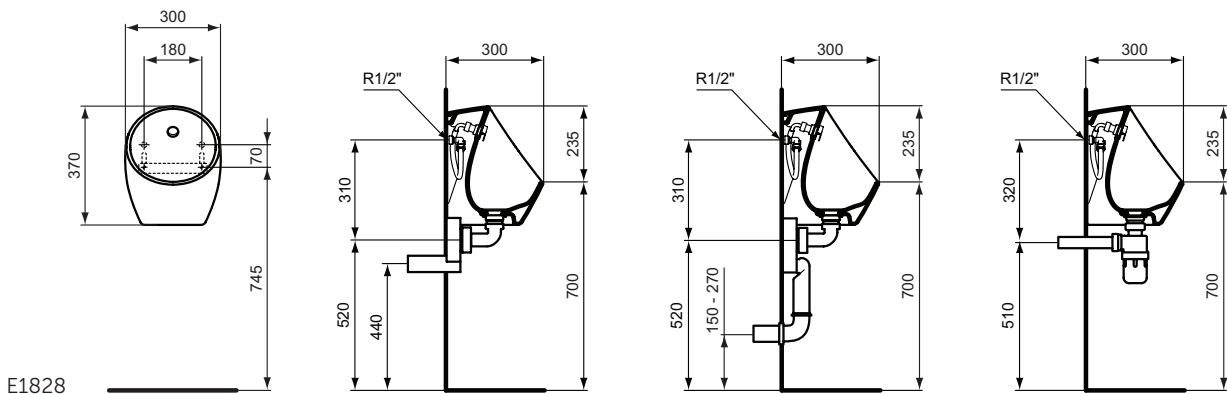

Finishes

- AA Chrome
- AC White
- JG Matt Chrome
- 01 Euro White

E1828