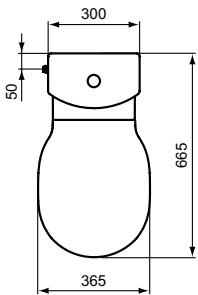

E0137
E0737

A 60 - 150	175 - 205	155 - 225	165 - 210