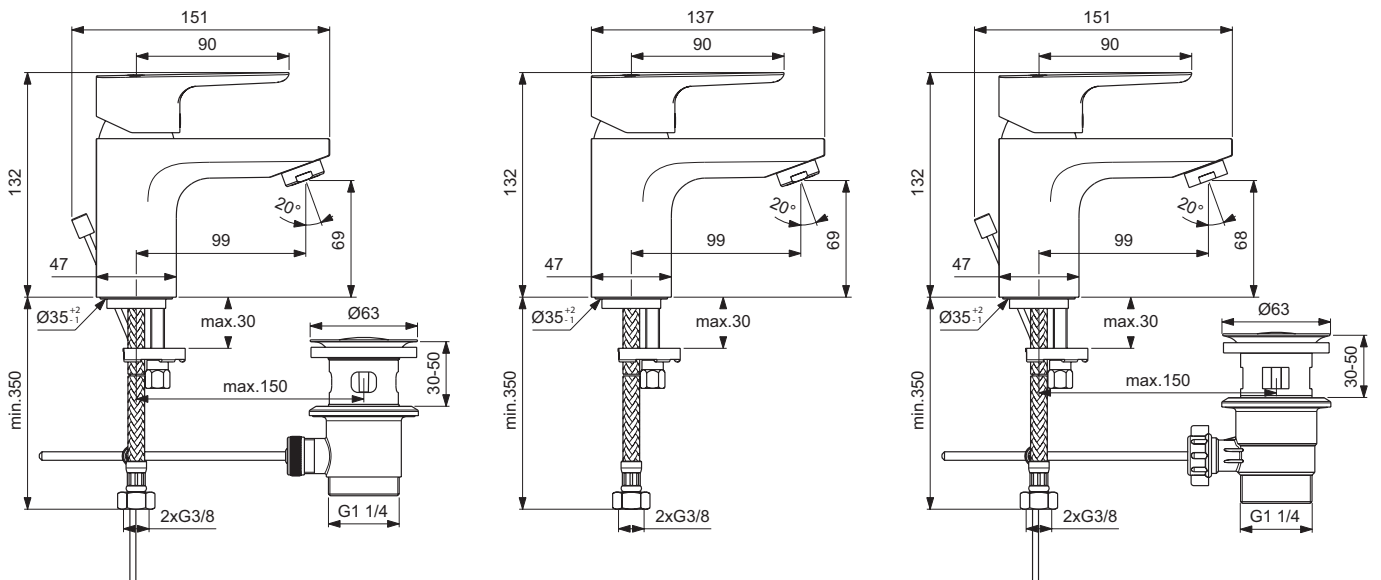

Finishes

AA Chrome