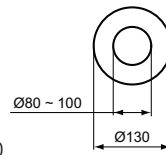

NEW

Description

Noise insulation kit Frame to floor
Acoustic insulation
Avoids direct contact between the frame and the floor

Noise insulation kit for WC
Acoustic insulation in expanded polyethylene
Avoids direct contact between the WC bowl and the tiles

Corner installation kit
Enables the installation of WCs in bathroom corners
Compatible with 1150 and 1130 high frames only

Flow rate reducer
Reduces flow rate to avoid splashing
Compatible with ProSys™ 80 and ProSys™ 150 cisterns

Connection pipes

Product	Kg	Article-No.	Price/EUR
Noise insulation kit - frame to floor (avoids direct contact between the frame and the floor)		R010667	
Acoustic insulation for wall mounted WC and bidet		R017467	
Corner installation kit (enables the installation of WCs in bathroom corners), compatible with ProSys™ 120 and ProSys™ 80 frames and freestanding frames		R018567	
Flow rate reducer (reduces flow rate to avoid splashing), compatible with ProSys™ 80		R019867	
S-bend outlet		R020367	
Horizontal outlet WC		R019967	
Telescopic connection pipe		R0200AC	
Flexible outlet WC bend		R019567	

Finishes

AC White

R0200