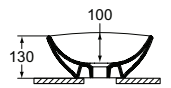

Finishes

- AA Chrome
- 01 Euro White

K0795