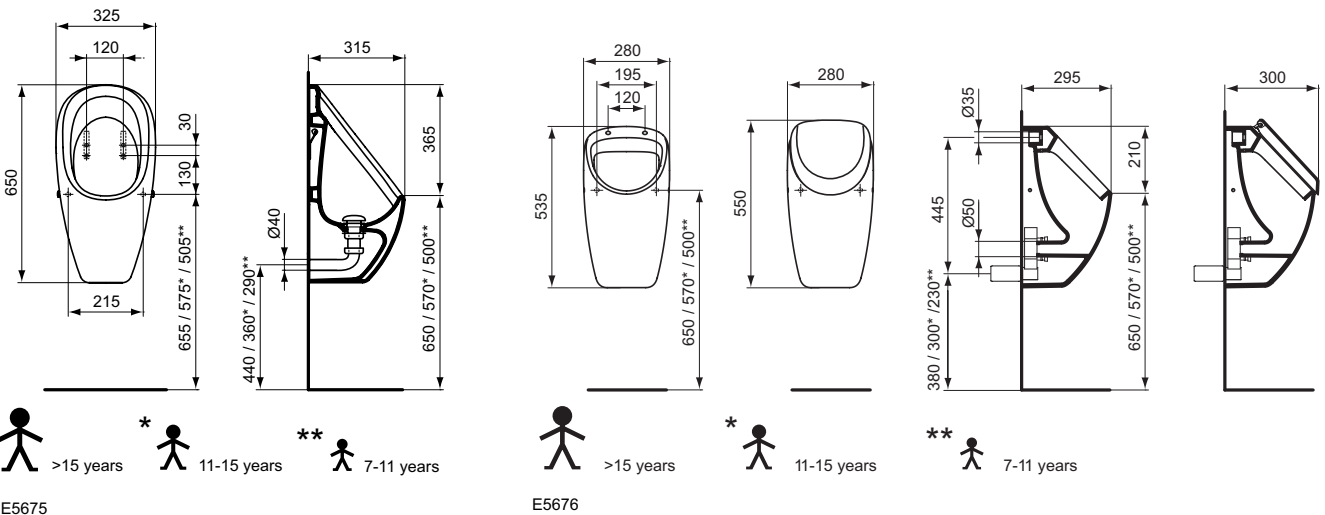

Finishes

- 01 Euro White
- MA Euro white Ideal Plus

Public sector solutions