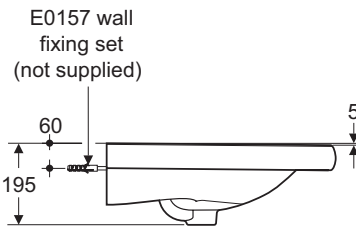

Finishes

01 Euro White

	A
S2164, S2165	550
S2167, S2168	600