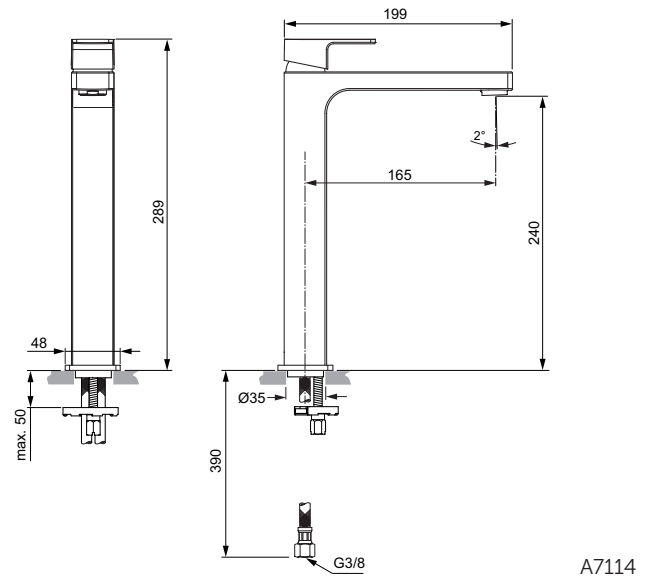

Finishes

AA Chrome