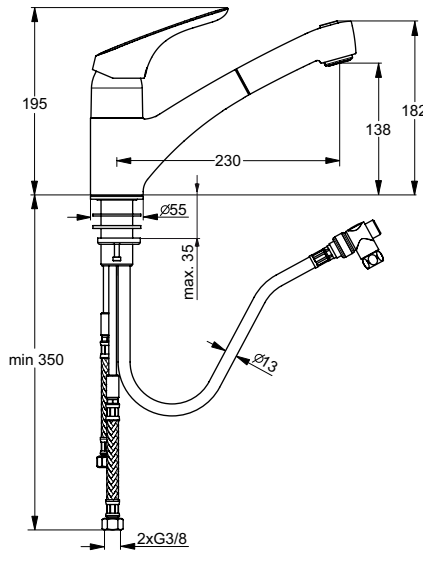

Finishes

AA Chrome

B5347

B5349

Sanitary brass