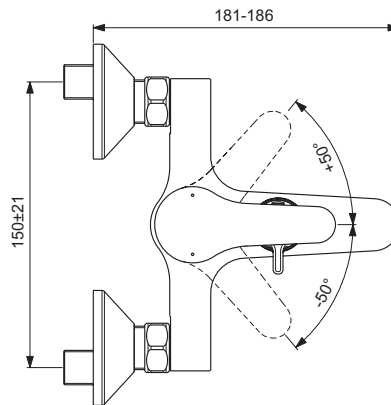

NEW

Description

Exposed bath & shower mixer
35 mm ceramic cartridge with hot water limiter
Metal handle with red and blue colour indication
Check valve
Standard S-Connections
Perlator aerator
Ceramic manual diverter
Comply with EN817
- The same with accessories: 1F hand shower, metal shower hose 1500 mm, 720 mm shower bar with movable wall brackets

Product

Product	Article-No.	Price/EUR
Exposed bath & shower mixer	BC489AA	
Exposed bath & shower mixer with accessories	BC656AA	

Finishes

AA Chrome

BC656

Sanitary brass