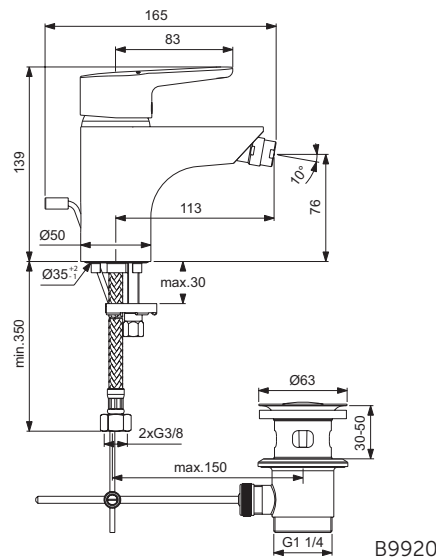

Finishes

AA Chrome