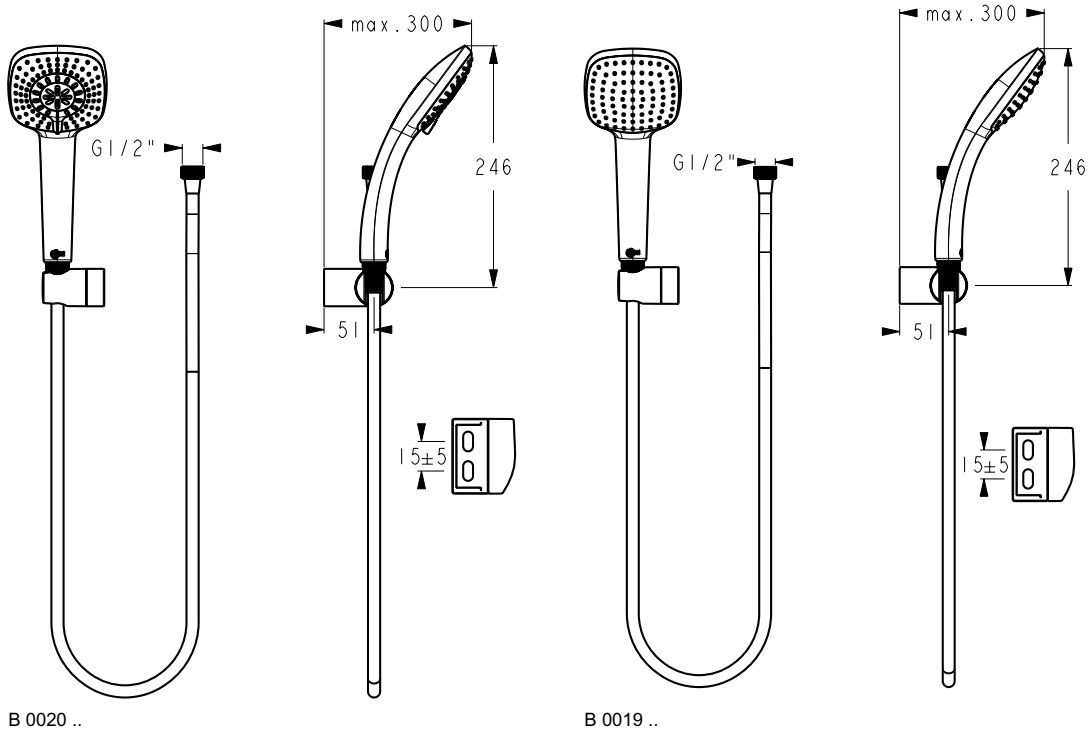

Finishes

AA Chrome