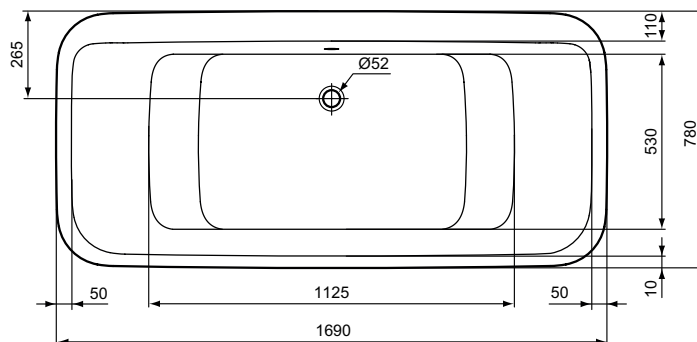

Finishes

- AA Chrome
- 01 Euro White