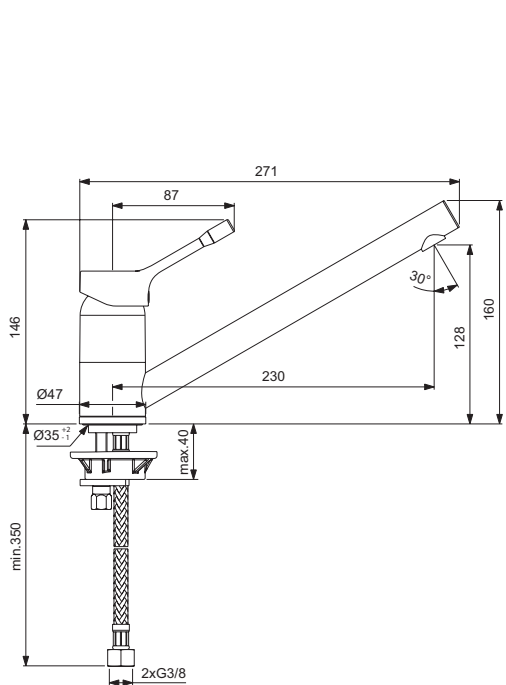

Finishes

AA Chrome

BC292