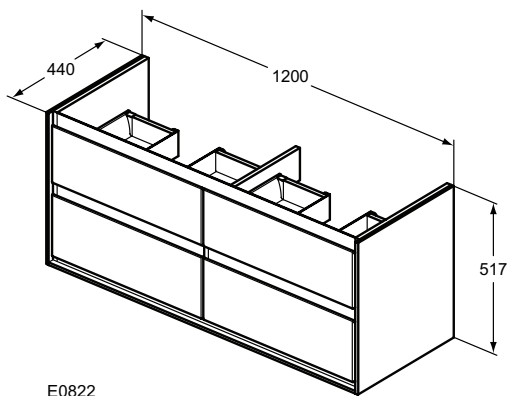

Product	W x D x H mm	Kg	Article-No.	Price/EUR
Basin unit 60 cm	600 x 440 x 517	28,6	E0818EQ E0818PS E0818VY E0818B2 E0818KN E0818UK	
Basin unit 50 cm	500 x 360 x 400	15,4	E0817EQ E0817PS E0817VY E0817B2 E0817KN E0817UK	

Recommended equipment

Space Saving Siphon	EE23033967

Finishes

- B2 White Glossy (structure) + White Matt (frame/accent)
- EQ Glossy Light Grey (structure) + Matt White (frame/accent)
- PS Wood Light Grey (structure) + Matt White (frame/accent)
- UK Wood light brown (structure) + Matt Light Brown (frame/accent)
- VY Matt Dark Brown (structure) + Matt White (frame/accent)
- KN Glossy White (structure) + Matt Light Grey (frame/accent)

E0822