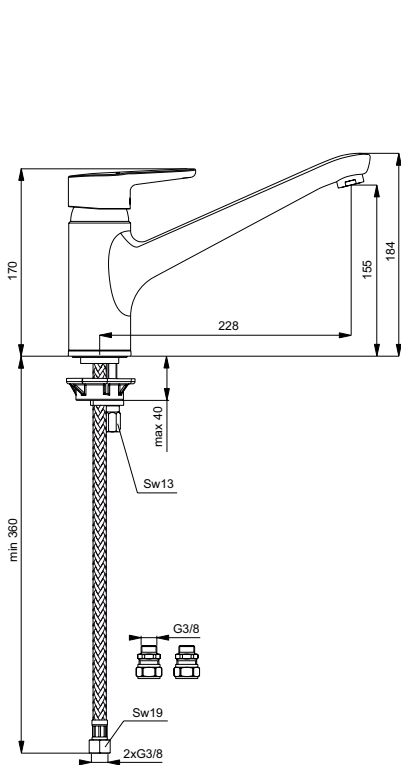

Finishes

AA Chrome

Sanitary brass

B9931