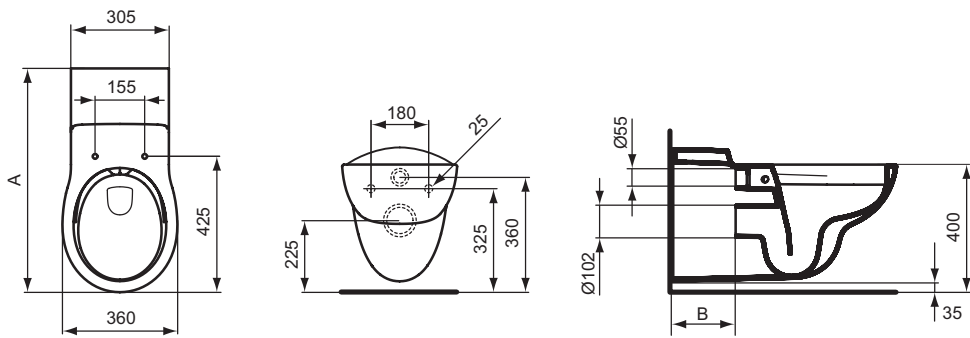

Finishes

- AC White
- MY Stainless Steel
- LJ Grey Varnish
- 01 Euro White
- 36 Blue
- RN Charcoal

	A	B
S3077	700	195
S3078	750	245