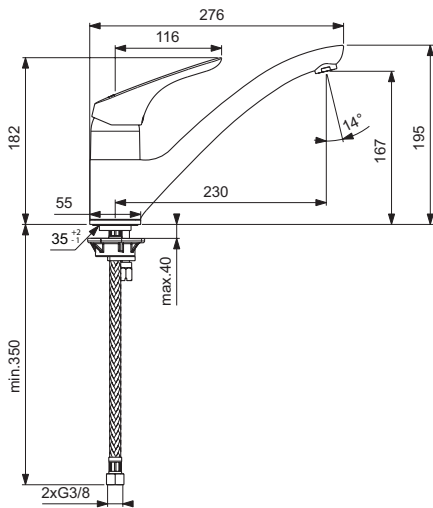

Finishes

AA Chrome

B5344

B5345

B6917

Description

One-hole kitchen mixer with Dish Washer Valve
 Easy-Fix fixation
 Flexible PEX hoses G3/8
 Metal handle with red and blue indicator
 Dish Washer Valve
 47 mm IS Click cartridge with hot water limiter