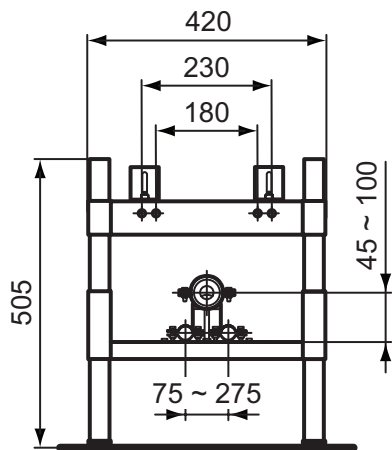

Installation systems

NEW

Description

ProSys™ bidet light frame
Suitable to be used with wall mounted bidets

- For setting in masonry walls
- Frame tested for a load of 400 kg
- Galvanized frame
- 80 mm thick
- Adjustable mounting brackets

Accessories Included:

- Bidet fixing hardware
- Frame fastening materials
- Outlet bend multi fit 40-32/50-40 mm

ProSys™ bidet half frame

Suitable to be used with wall mounted bidets

- For installation in front of solid wall
- Frame tested for a load of 400 kg
- Frame corrosion resistant & resistant to scratches
- 80 mm minimum thick
- Adjustable height
- Adjustable fixing brackets

Accessories Included:

- Bidet fixing hardware
- Frame fastening materials
- Outlet bend multi fit 40-32/50-40 mm

Product

Product	W x D x H mm	Kg	Article-No.	Price/EUR
ProSys™ bidet light frame	500 x 80 x 320	3,2	R016567	
ProSys™ bidet half frame	420 x 80-120 x 505	5,9	R015967	

R0165