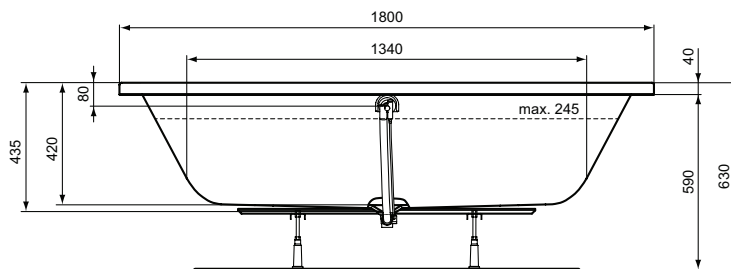

Finishes

- AA Chrome
- 01 Euro White