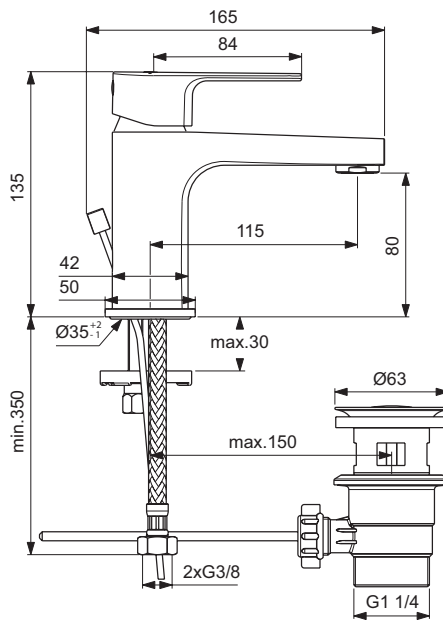

NEW

Description

- One-hole basin mixer H80
- 28 mm ceramic cartridge FirmaFlow® with hot water limiter
- Metal handle with red and blue indicator
- Aerator Perlator with 5 l/min flow rate limiter
- Decorative rosette part of the body (one piece)
- Easy-Fix system for installation
- Flexible hoses G3/8" for water supply system connection
- Metal pop-up waste
- Comply with EN817
- The same with plastic pop-up waste
- The same without pop-up waste

Available in April 2020

Sanitary brass

Product

Product	Article-No.	Price/EUR
One-hole basin mixer H80 with metal pop-up waste	BC685AA	
One-hole basin mixer H80 with plastic pop-up waste	BC684AA	
One-hole basin mixer H80 without pop-up waste	BC682AA	

Finishes

AA Chrome

BC684