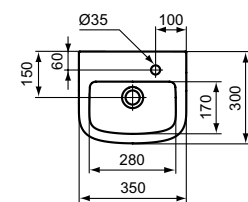

Description

Handwash basin 40 cm
Central tap hole punched, with overflow
In carton box
EN 14688
For assembly with: pedestal small T427201, semi-pedestal small T426701 or alone with siphon

Handwash basins 35 cm
- 1 Left tap hole punched, with overflow
- 1 Right tap hole punched, with overflow
In carton box
EN 14688
For assembly with: pedestal small T427201 or alone with siphon

Pedestal small
Loose on pallet

Semi-pedestal small
Loose on pallet
Including: Fixation set TT0257919

Product	W x D x H mm	Kg	Article-No.	Price/EUR
Handwash basin 40 cm	400 x 360 x 170	11,0	T056701	
Handwash basin 35 cm, Left tap hole punched	350 x 300 x 150	9,0	T056801	
Handwash basin 35 cm, Right tap hole punched	350 x 300 x 150	9,0	T056901	

Recommended equipment

Floor standing pedestal small, loose on pallet	T427201
Semi-pedestal small, loose on pallet	T426701
Fixation set M8 x 90 mm	K714467
Siphon waste G1 1/4 - tubular type	A2305AA
Stop angle valve (water connection G1/2, connection with mixer 10 mm/ G3/8) - 1 pc	B7883AA
Escutcheon for siphon G1 1/4 (in case installation with mixer without pop-up waste)	B4801AA

Finishes

- AA Chrome
- 01 Euro White

T0568

T0569