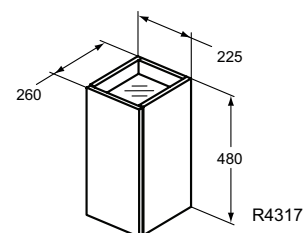

Recommended equipment

Open Shelf (white painted) 35 cm giving some additional space	R4340WG	
---	---------	--

Finishes

- WG Glossy White
- FA Glossy light grey
- FC Glossy light brown
- FE Wood light grey
- FF Wood light brown