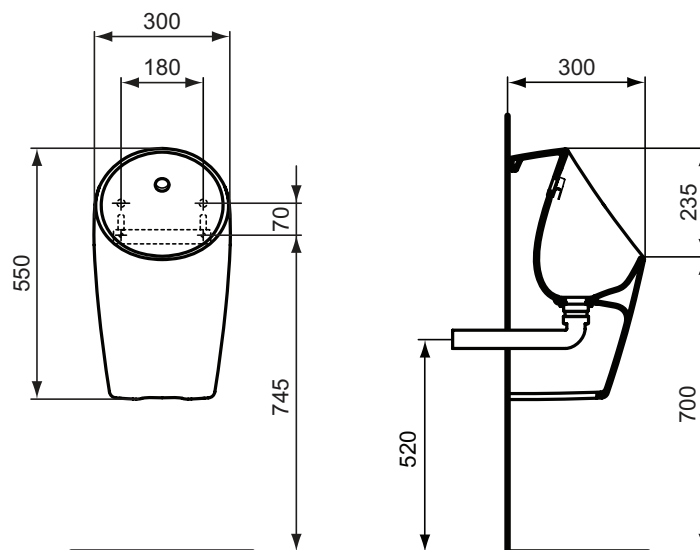

Finishes

01 Euro White