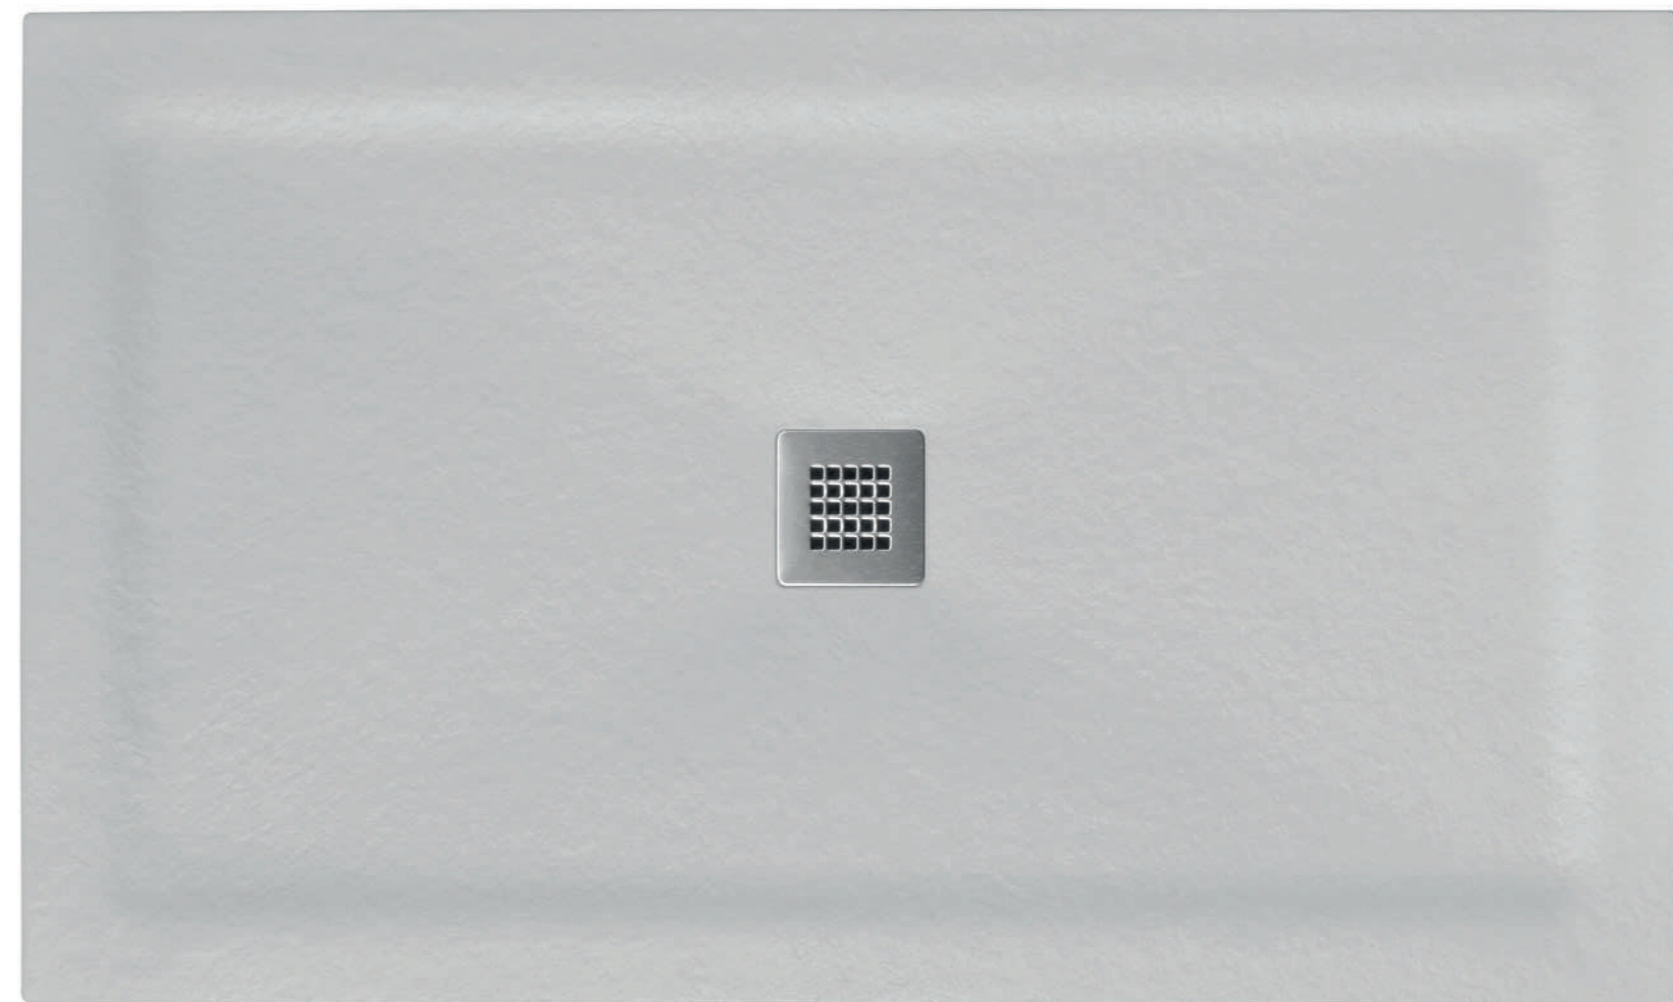

NATURE PLUS

ACABADO / FINISHED / FINITION: BLANCO