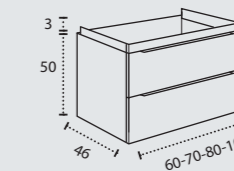

SUSAN

DISEÑO / DESIGN / DÉCOR

DISEÑO ESPECIAL / SPECIAL DESIGN / DÉCOR SPÉCIAL

LACADO / LACQUERED / LAQUÉ

BRILLO O MATE / GLOSS OR MATTE / BRILLANT OU MAT

LAVABOS COMPATIBLES COMPATIBLE BASINS VASQUES COMPATIBLES

Cerámico (centrado y descentrado)
Solid decorado Atena (centrado y descentrado)
Lavabo Bicolor
Nantes (centrado y descentrado)
Solid Surface Niza (centrado y descentrado)
Lavabo piedra natural Urano
Resina Aida
Resina Monaco

Ceramic (centered and displaced)
Atena solid decorated (centered and displaced)
Bicolor sink
Nantes (centered and displaced)
Niza Solid Surface (centered and displaced)
Urano natural stone sink
Aida resin
Monaco resin

Céramique (centré et décentré)
Vasque décorée Atena (centré et décentré)
Vasque Bicolor
Nantes (centré et décentré)
Solid Surface Niza (centré et décentré)
Vasque pierre naturelle Urano
Polybéton Aida
Polybéton Monaco

+INFO P. 146-149

TODOS LOS ESPEJOS SON
COMPATIBLES CON ESTE MODELO
ALL THE MIRRORS ARE AVAILABLE
WITH THIS MODEL
TOUS LES MIROIRS SONT COMPATI-
BLES AVEC CE MODÈLE

+INFO P. 144-145

SUSAN

MUEBLE SUSPENDIDO SUSPENDED FURNITURE MEUBLE SUSPENDU

CAJONES CIERRE SUAVE SOFT CLOSING DRAWERS TIROIRS FERMETURE SILENCIEUSE

NO INCLUYE GRIFO TAP NOT INCLUDED MITIGEUR NON INCLUS

FABRICADO EN DM Y
AGLOMERADO HIDRÓFUGO
MADE IN MDF AND HYDROFUGE
AGGLOMERATE
FABRIQUÉ EN MDF
ET AGLOMÉRÉ
HYDROFUGE

SUSAN

DISPONIBLE DESPLAZADO DERECHA E IZQUIERDA
AVAILABLE DISPLACED RIGHT AND LEFT
DISPONIBLE DÉCENTÉ DROITE ET GAUCHE

COLUMNA SUSAN SUSAN COLUMN COLONNE SUSAN