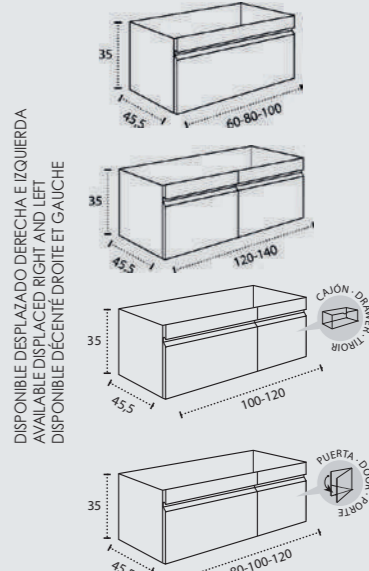

SIANI

MUEBLE SUSPENDIDO SUSPENDED FURNITURE MEUBLE SUSPENDU

CAJONES CIERRE SUAVE SOFT CLOSING DRAWERS TIROIRS FERMETURE SILENCIEUSE

NO INCLUYE GRIFO TAP NOT INCLUDED MITIGEUR NON INCLUS

FABRICADO EN DM Y AGLOMERADO HIDRÓFUGO MADE IN MDF AND HYDROFUGE AGGLOMERATE FABRIQUÉ EN MDF ET AGLOMÉRÉ HYDROFUGE

SIANI 35