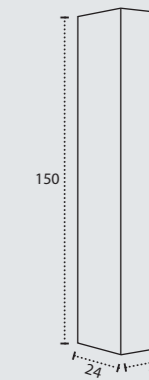

COLUMNA SUSAN SUSAN COLUMN COLONNE SUSAN