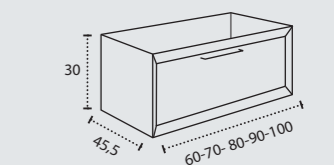

MUEBLE MILA MILA FURNITURE MEUBLE MILA