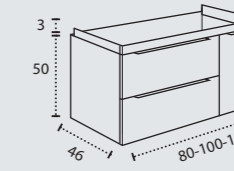

SUSAN

DISEÑO / DESIGN / DÉCOR

DISEÑO ESPECIAL / SPECIAL DESIGN / DÉCOR SPÉCIAL

LACADO / LACQUERED / LAQUÉ

BRILLO O MATE / GLOSS OR MATTE / BRILLANT OU MAT

LAVABOS COMPATIBLES COMPATIBLE BASINS VASQUES COMPATIBLES

Cerámico (centrado y descentrado)
Solid decorado Atena (centrado y descentrado)
Lavabo Bicolor
Nantes (centrado y descentrado)
Solid Surface Niza (centrado y descentrado)
Lavabo piedra natural Urano
Resina Aida
Resina Monaco

Ceramic (centered and displaced)
Atena solid decorated (centered and displaced)
Bicolor sink
Nantes (centered and displaced)
Niza Solid Surface (centered and displaced)
Urano natural stone sink
Aida resin
Monaco resin

Céramique (centré et décentré)
Vasque décorée Atena (centré et décentré)
Vasque Bicolor
Nantes (centré et décentré)
Solid Surface Niza (centré et décentré)
Vasque pierre naturelle Urano
Polybéton Aida
Polybéton Monaco

+INFO P. 146-149

TODOS LOS ESPEJOS SON
COMPATIBLES CON ESTE MODELO
ALL THE MIRRORS ARE AVAILABLE
WITH THIS MODEL
TOUS LES MIROIRS SONT COMPATI-
BLES AVEC CE MODÈLE

+INFO P. 144-145

SUSAN

MUEBLE SUSPENDIDO SUSPENDED FURNITURE MEUBLE SUSPENDU

CAJONES CIERRE SUAVE SOFT CLOSING DRAWERS TIROIRS FERMETURE SILENCIEUSE

NO INCLUYE GRIFO TAP NOT INCLUDED MITIGEUR NON INCLUS

FABRICADO EN DM Y
AGLOMERADO HIDRÓFUGO
MADE IN MDF AND HYDROFUGE
AGGLOMERATE
FABRIQUÉ EN MDF
ET AGLOMÉRÉ
HYDROFUGE

SUSAN

DISPONIBLE DESPLAZADO DERECHA E IZQUIERDA
AVAILABLE DISPLACED RIGHT AND LEFT
DISPONIBLE DÉCENTÉ DROITE ET GAUCHE

COLUMNA SUSAN SUSAN COLUMN COLONNE SUSAN