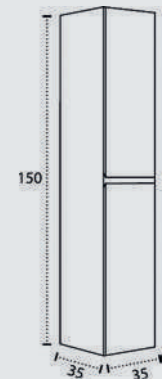

COLUMN T1
COLUMN T1
COLONNE T1