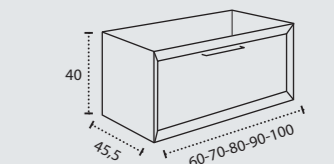

MUEBLE MILA MILA FURNITURE MEUBLE MILA