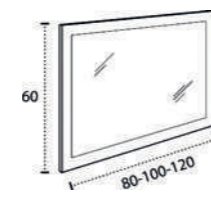

ESPEJOS
MIRRORS / MIROIRS

ESPEJOS LED
LED MIRRORS / LED MIROIRS

CLARA

CAMERINOS
CABINET MIRROR / ARMOIRES MIROIR

* Iluminación incluida
* Light included
* Luminaire inclus

* Iluminación incluida
* Light included
* Luminaire inclus

ILUMINACIÓN
LIGHT / LUMINAIRE