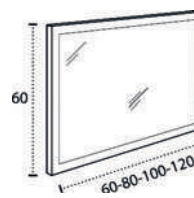

ESPEJOS
MIRRORS / MIROIRS

MARINA

ESPEJOS LED
LED MIRRORS / LED MIROIRS

CAMERINOS
CABINET MIRROR / ARMOIRES MIROIR

* Iluminación incluida
* Light included
* Luminaire inclus

* Iluminación incluida
* Light included
* Luminaire inclus

ILUMINACIÓN
LIGHT / LUMINAIRE