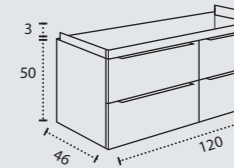

SUSAN

DISEÑO / DESIGN / DÉCOR

DISEÑO ESPECIAL / SPECIAL DESIGN / DÉCOR SPÉCIAL

LACADO / LACQUERED / LAQUÉ

BRILLO O MATE / GLOSS OR MATTE / BRILLANT OU MAT

LAVABOS COMPATIBLES COMPATIBLE BASINS VASQUES COMPATIBLES

Cerámico (centrado y descentrado)
Solid decorado Atena (centrado y descentrado)
Lavabo Bicolor
Nantes (centrado y descentrado)
Solid Surface Niza (centrado y descentrado)
Lavabo piedra natural Urano
Resina Aida
Resina Monaco

Ceramic (centered and displaced)
Atena solid decorated (centered and displaced)
Bicolor sink
Nantes (centered and displaced)
Niza Solid Surface (centered and displaced)
Urano natural stone sink
Aida resin
Monaco resin

Céramique (centré et décentré)
Vasque décorée Atena (centré et décentré)
Vasque Bicolor
Nantes (centré et décentré)
Solid Surface Niza (centré et décentré)
Vasque pierre naturelle Urano
Polybéton Aida
Polybéton Monaco

+INFO P. 146-149

TODOS LOS ESPEJOS SON
COMPATIBLES CON ESTE MODELO
ALL THE MIRRORS ARE AVAILABLE
WITH THIS MODEL
TOUS LES MIROIRS SONT COMPATI-
BLES AVEC CE MODÈLE

+INFO P. 144-145

SUSAN

MUEBLE SUSPENDIDO SUSPENDED FURNITURE MEUBLE SUSPENDU

CAJONES CIERRE SUAVE SOFT CLOSING DRAWERS TIROIRS FERMETURE SILENCIEUSE

NO INCLUYE GRIFO TAP NOT INCLUDED MITIGEUR NON INCLUS

FABRICADO EN DM Y
AGLOMERADO HIDRÓFUGO
MADE IN MDF AND HYDROFUGE
AGGLOMERATE
FABRIQUÉ EN MDF
ET AGLOMÉRÉ
HYDROFUGE

SUSAN

DISPONIBLE DESPLAZADO DERECHA E IZQUIERDA
AVAILABLE DISPLACED RIGHT AND LEFT
DISPONIBLE DÉCENTÉ DROITE ET GAUCHE

COLUMNA SUSAN SUSAN COLUMN COLONNE SUSAN